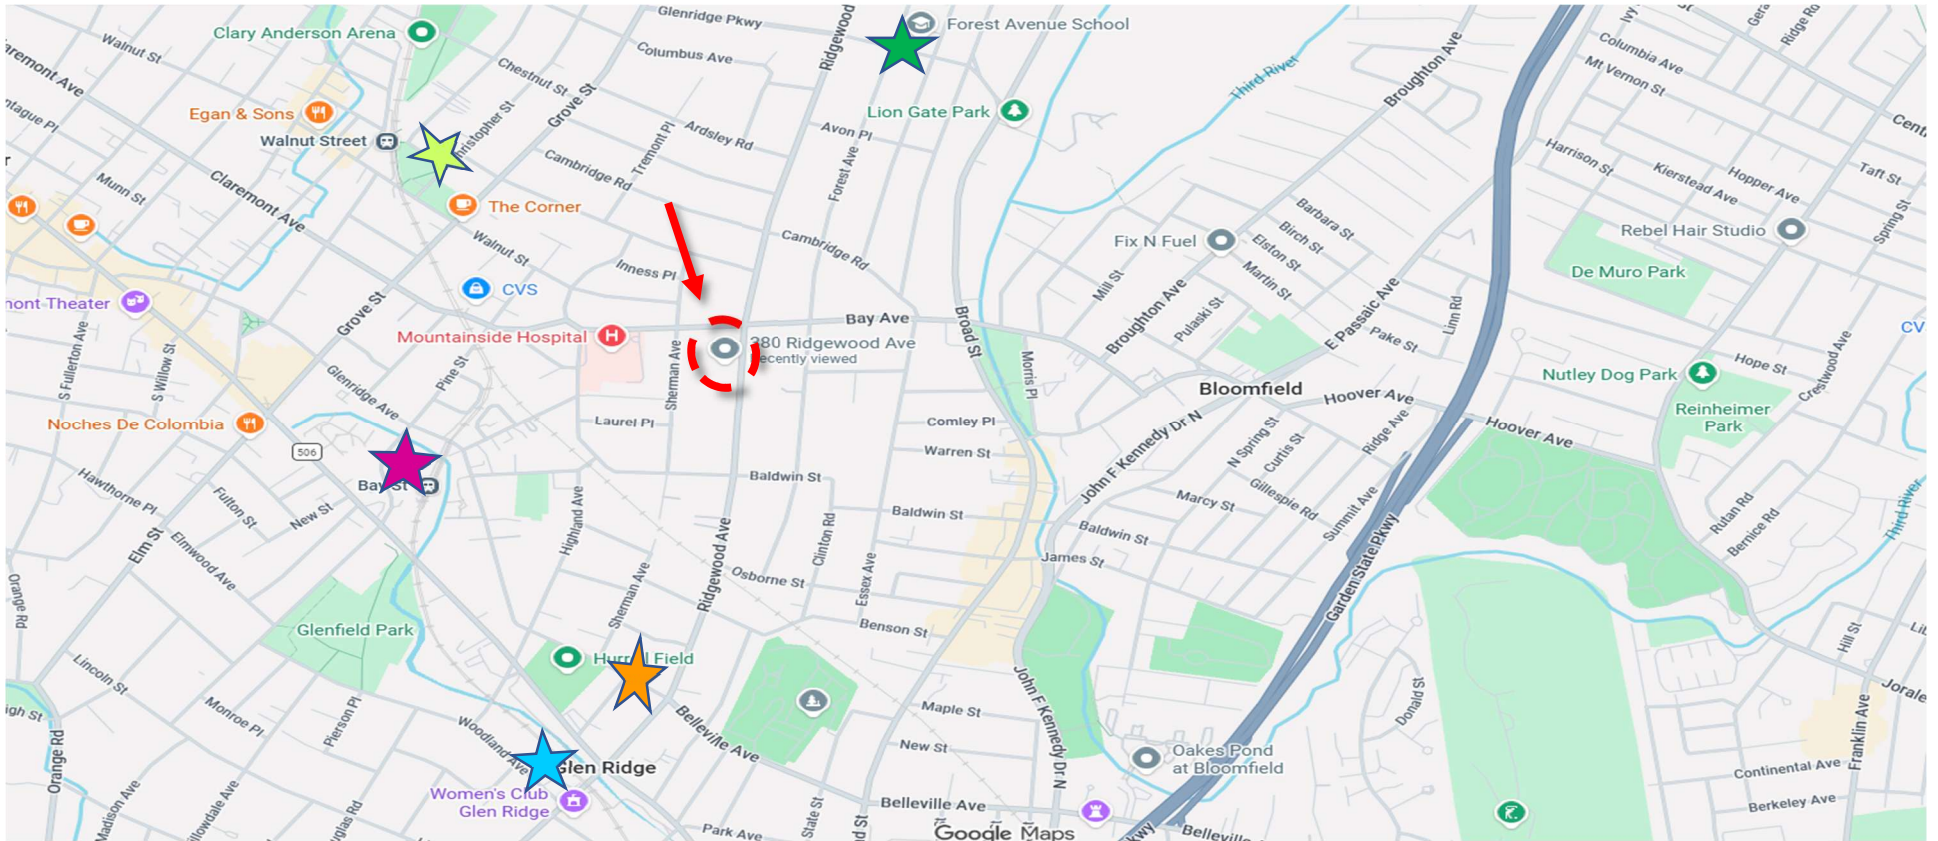

380 Ridgewood Ave, Glen Ridge NJ 07028

- ★ Bay Street Train to NYC: .5 mi
- ★ Walnut Street, Restaurants/Train to NYC .6 mi
- ★ Forest Ave Elementary School: .5 mile
- ★ Ridgewood Ave Middle School- .7 mile
- ★ Glen Ridge HS & Train to NYC – .8 mile