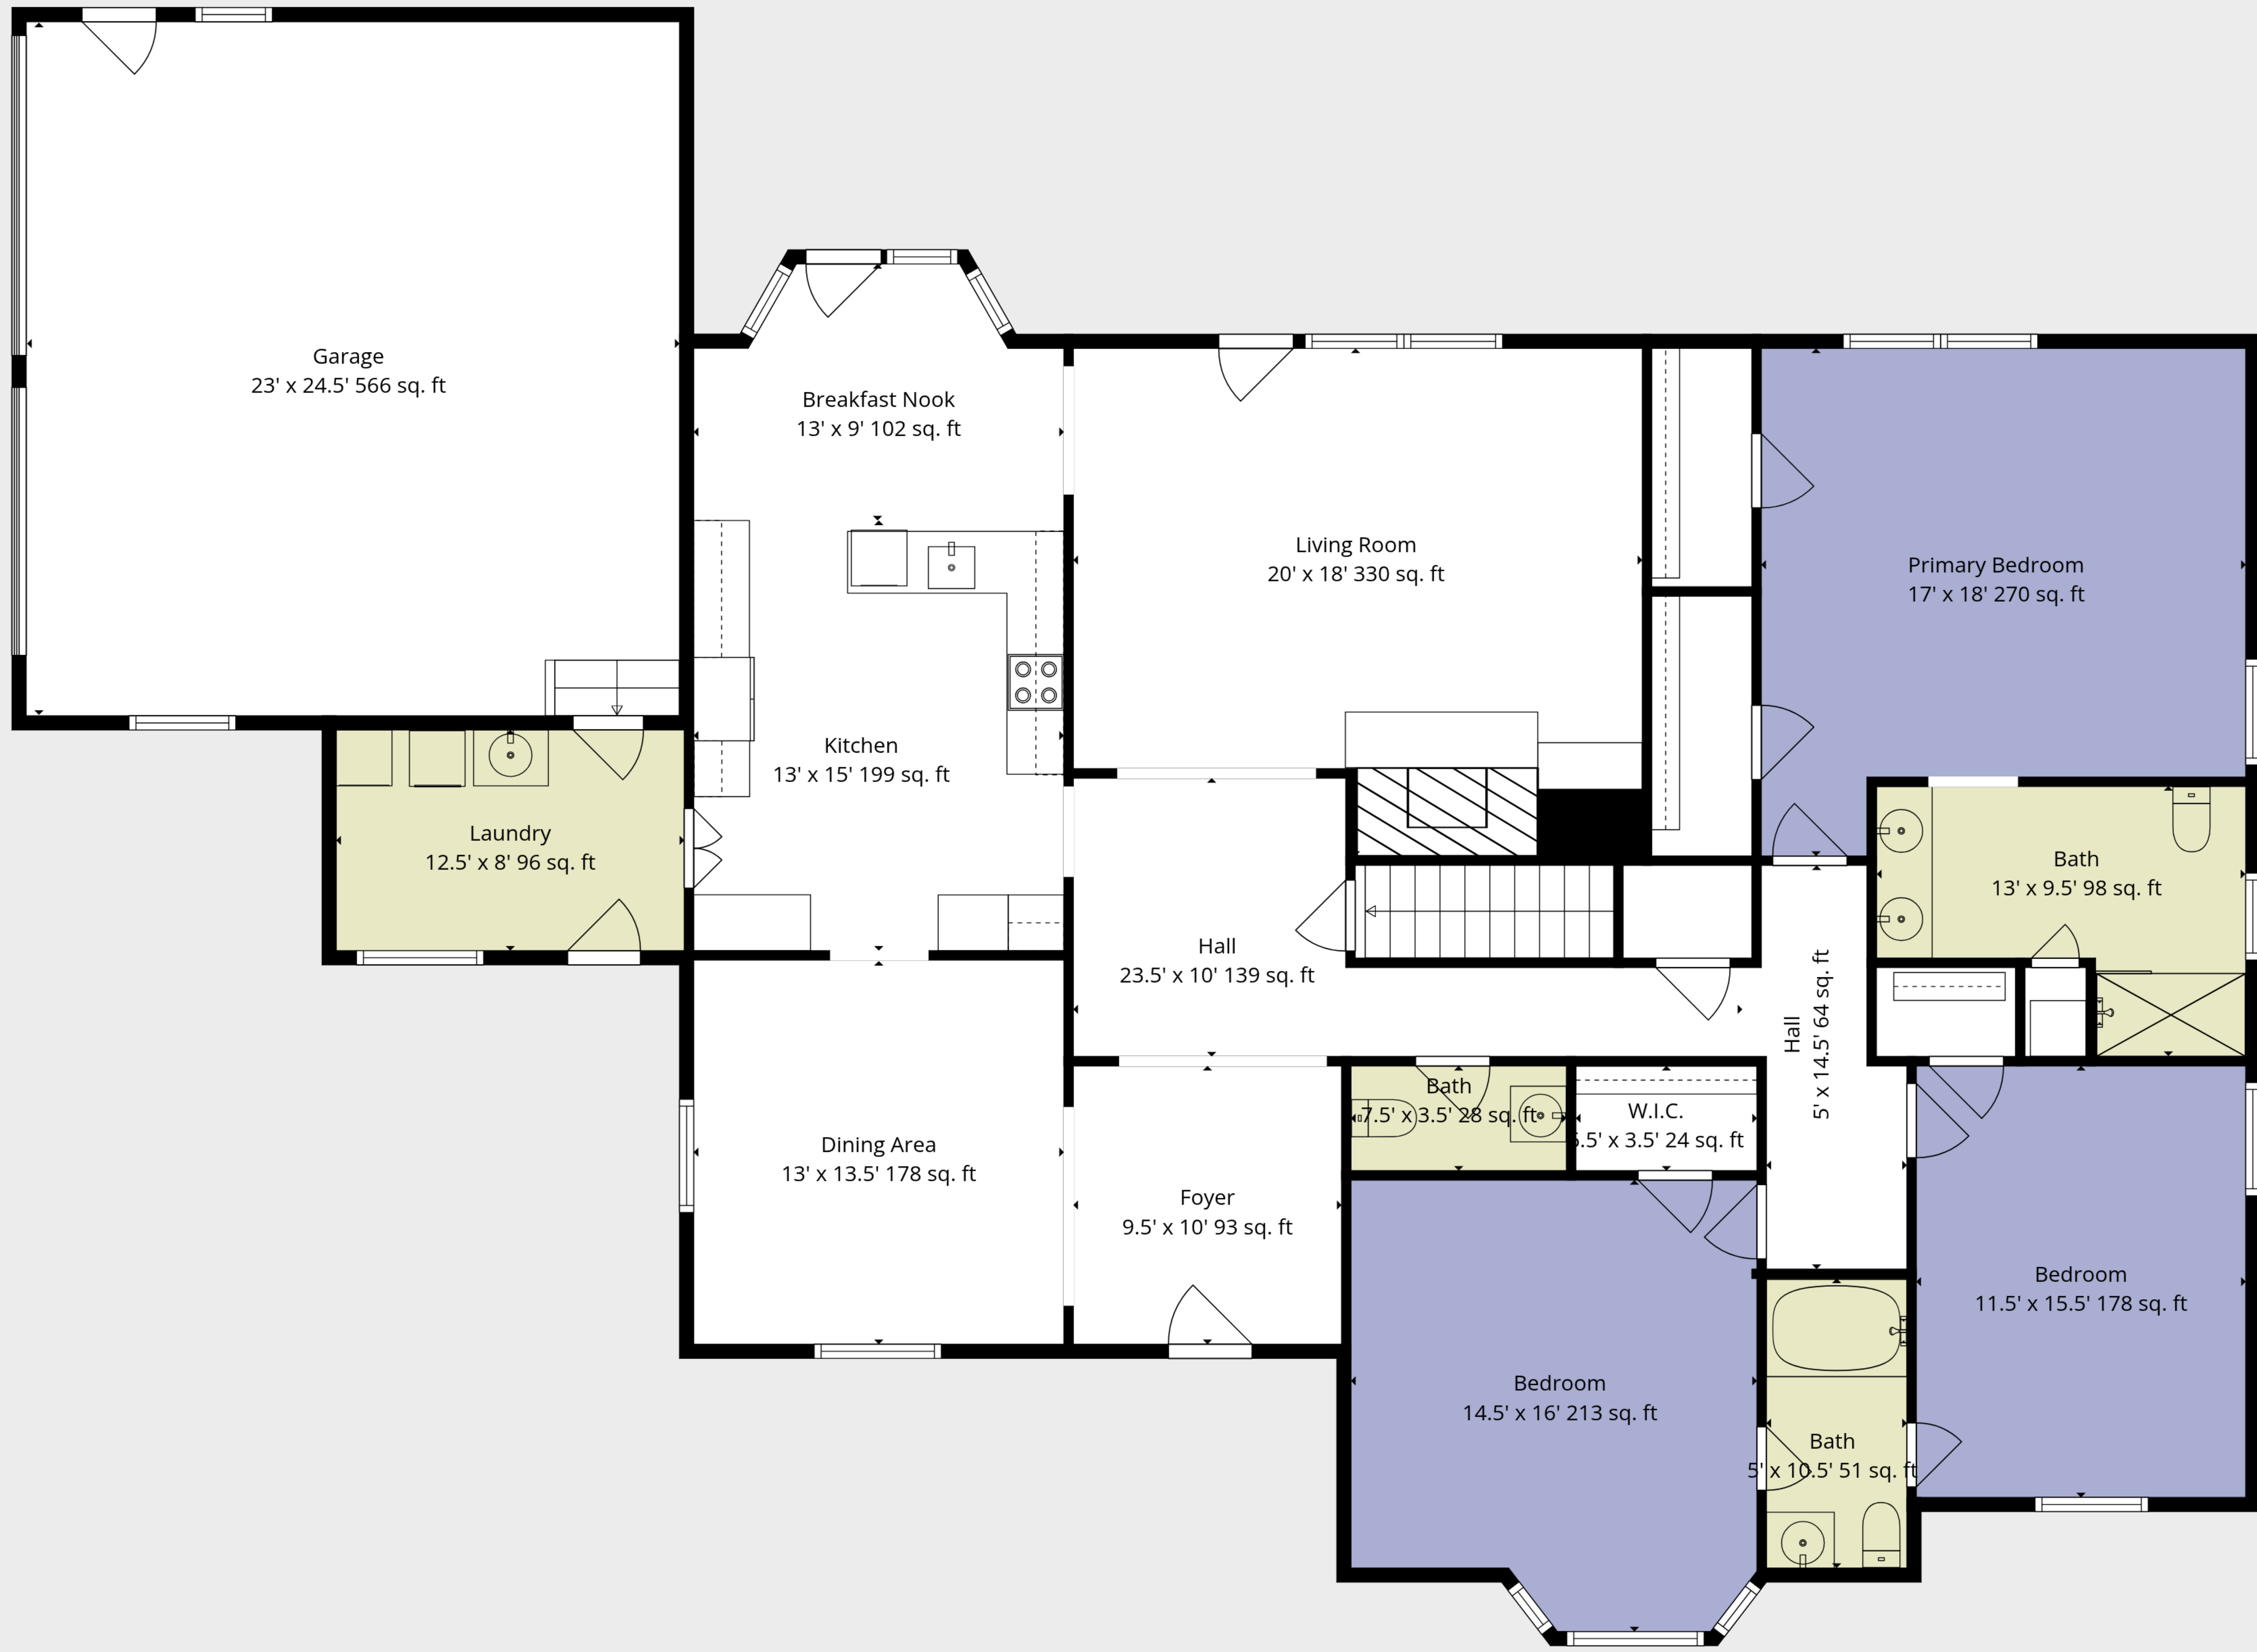

Basement
55' x 35' 1739 sq. ft

Room
13' x 14' 182 sq. ft

TOTAL: 2479 sq. ft

Basement: 191 sq. ft, 1st floor: 2288 sq. ft

EXCLUDED AREAS: BASEMENT: 1739 sq. ft, GARAGE: 566 sq. ft, WALLS: 240 sq. ft

TOTAL: 2479 sq. ft

Basement: 191 sq. ft, 1st floor: 2288 sq. ft

EXCLUDED AREAS: BASEMENT: 1739 sq. ft, GARAGE: 566 sq. ft, WALLS: 240 sq. ft

Information Is Calculated By Cwalkerphotography.com; Deemed Highly Reliable But Not Guaranteed.

1st Floor

Basement

TOTAL: 2479 sq. ft

Basement: 191 sq. ft, 1st floor: 2288 sq. ft

EXCLUDED AREAS: BASEMENT: 1739 sq. ft, GARAGE: 566 sq. ft, WALLS: 240 sq. ft

Information Is Calculated By Cwalkerphotography.com; Deemed Highly Reliable But Not Guaranteed.