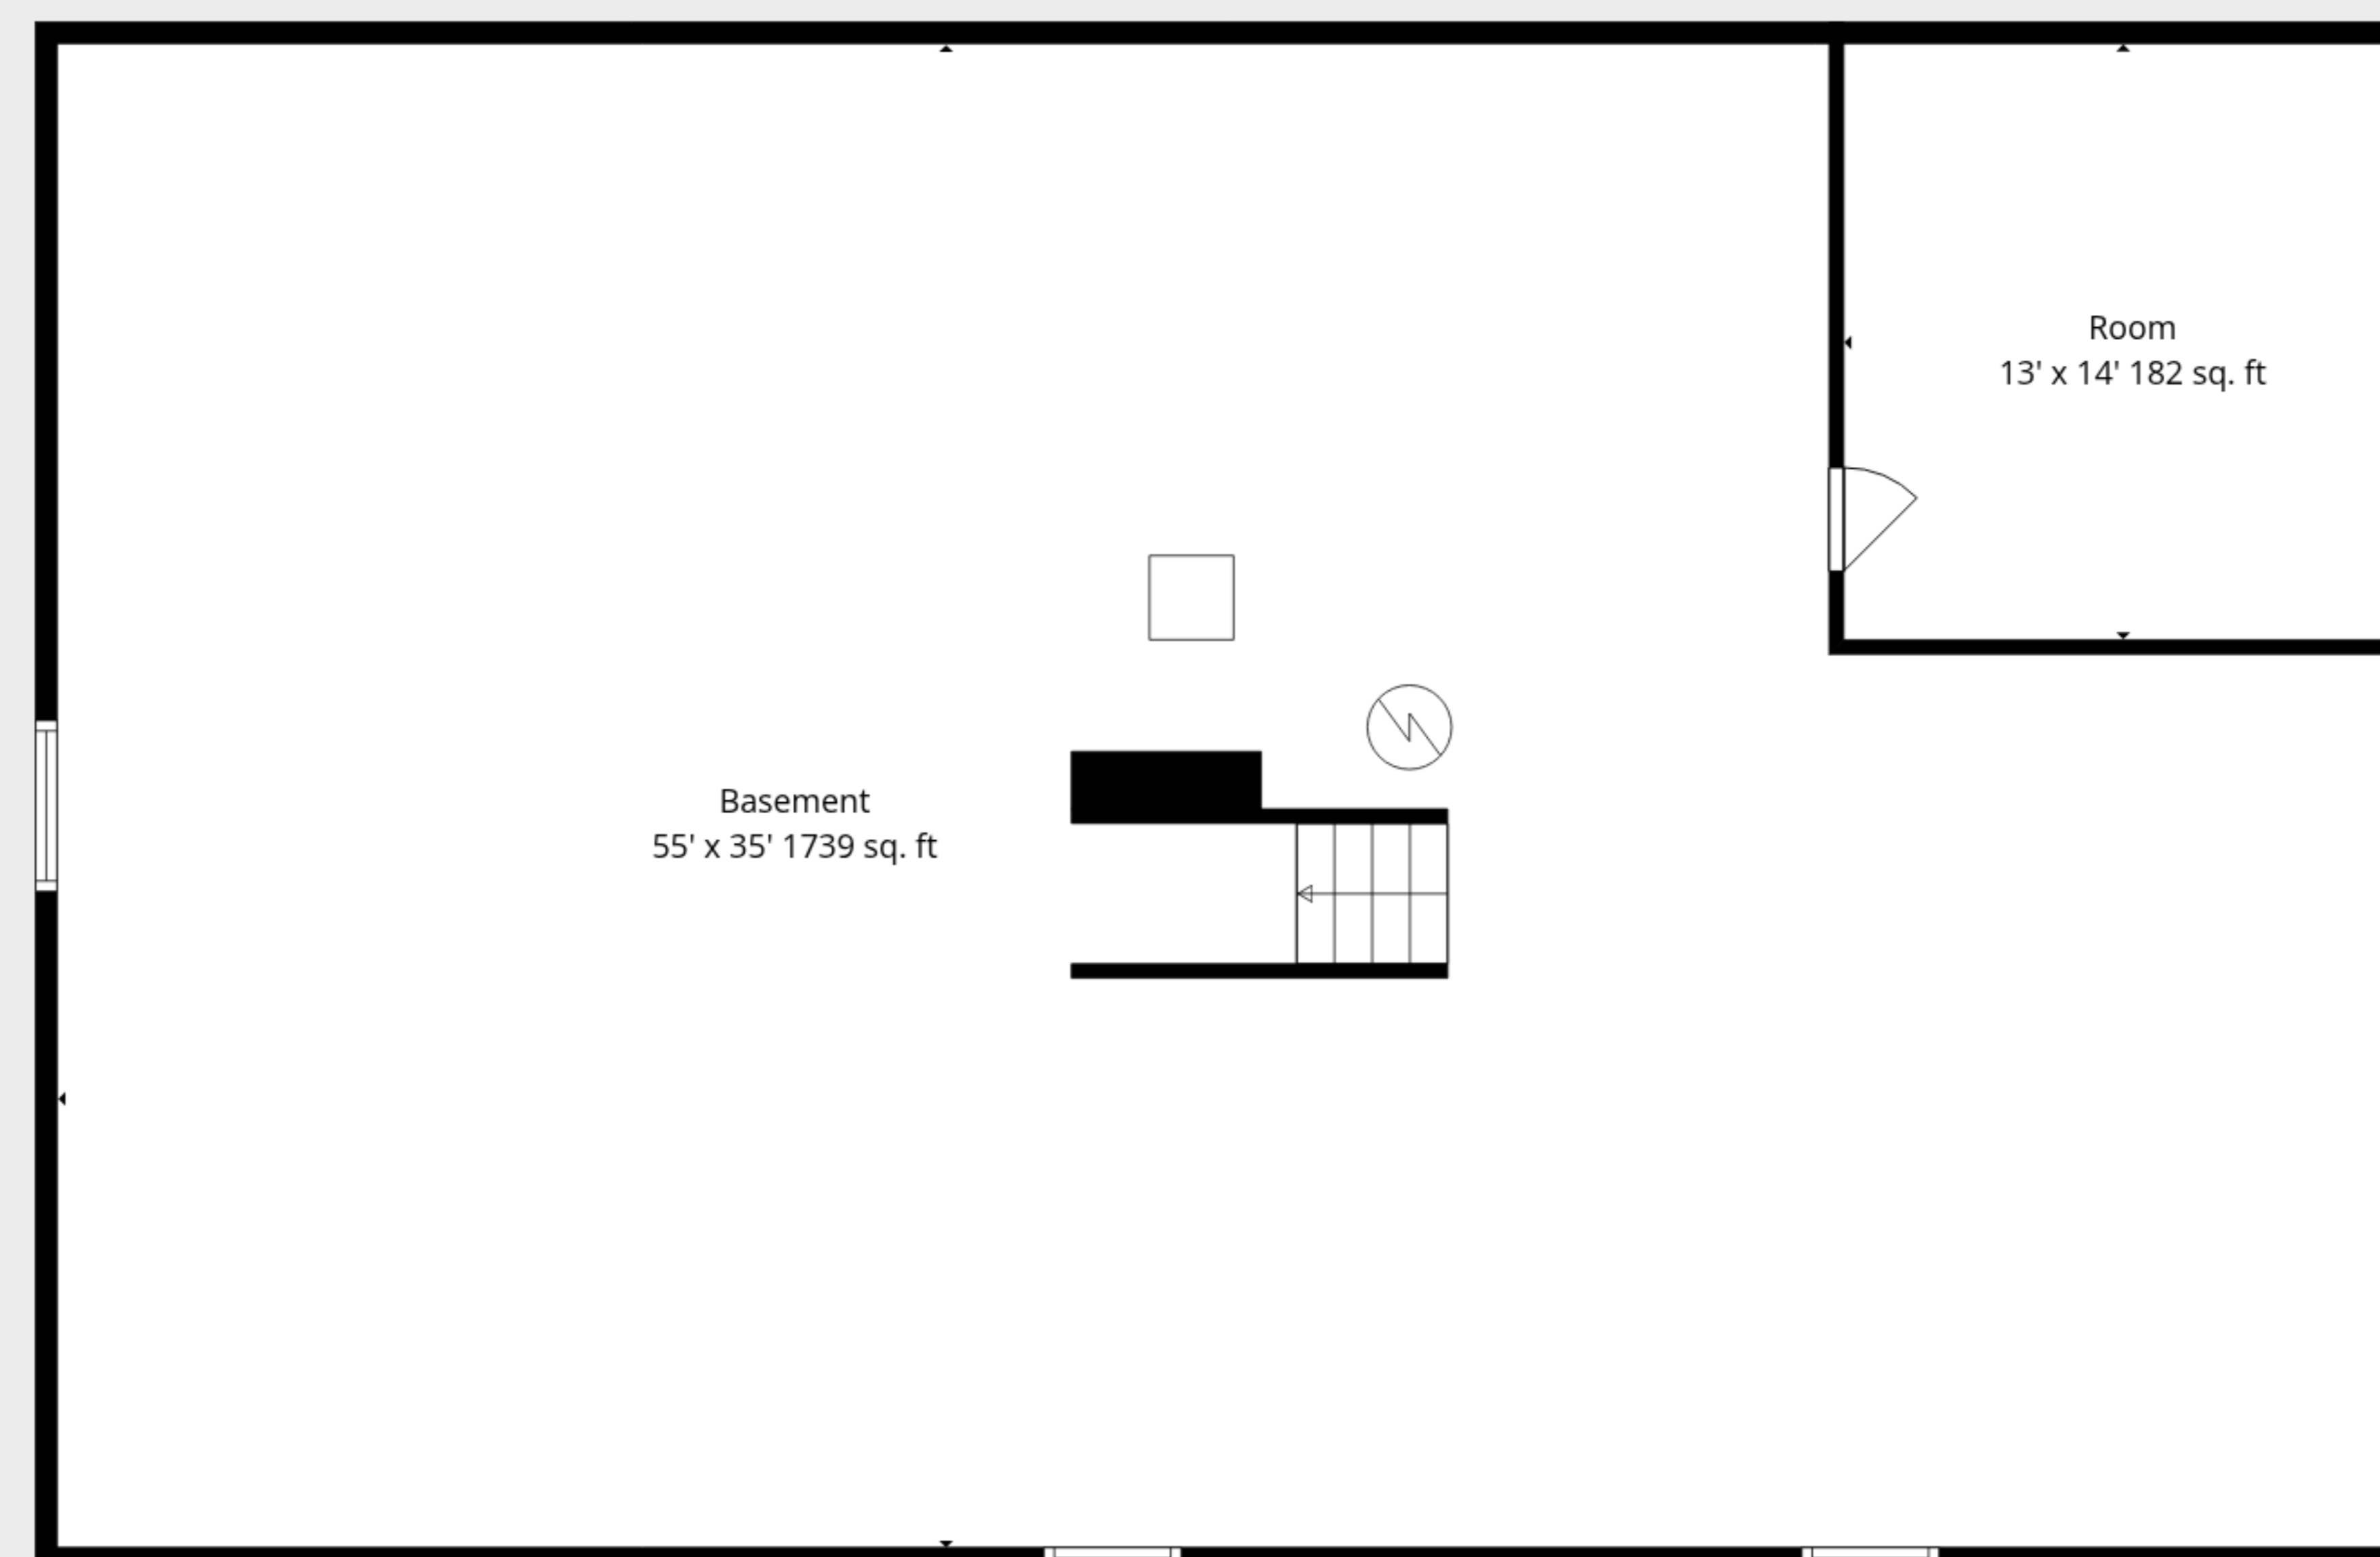

Basement
55' x 35' 1739 sq. ft

Room
13' x 14' 182 sq. ft

TOTAL: 2479 sq. ft

Basement: 191 sq. ft, 1st floor: 2288 sq. ft

EXCLUDED AREAS: BASEMENT: 1739 sq. ft, GARAGE: 566 sq. ft, WALLS: 240 sq. ft

TOTAL: 2479 sq. ft

Basement: 191 sq. ft, 1st floor: 2288 sq. ft

EXCLUDED AREAS: BASEMENT: 1739 sq. ft, GARAGE: 566 sq. ft, WALLS: 240 sq. ft

Information Is Calculated By Cwalkerphotography.com; Deemed Highly Reliable But Not Guaranteed.

1st Floor

Basement

TOTAL: 2479 sq. ft

Basement: 191 sq. ft, 1st floor: 2288 sq. ft

EXCLUDED AREAS: BASEMENT: 1739 sq. ft, GARAGE: 566 sq. ft, WALLS: 240 sq. ft

Information Is Calculated By Cwalkerphotography.com; Deemed Highly Reliable But Not Guaranteed.