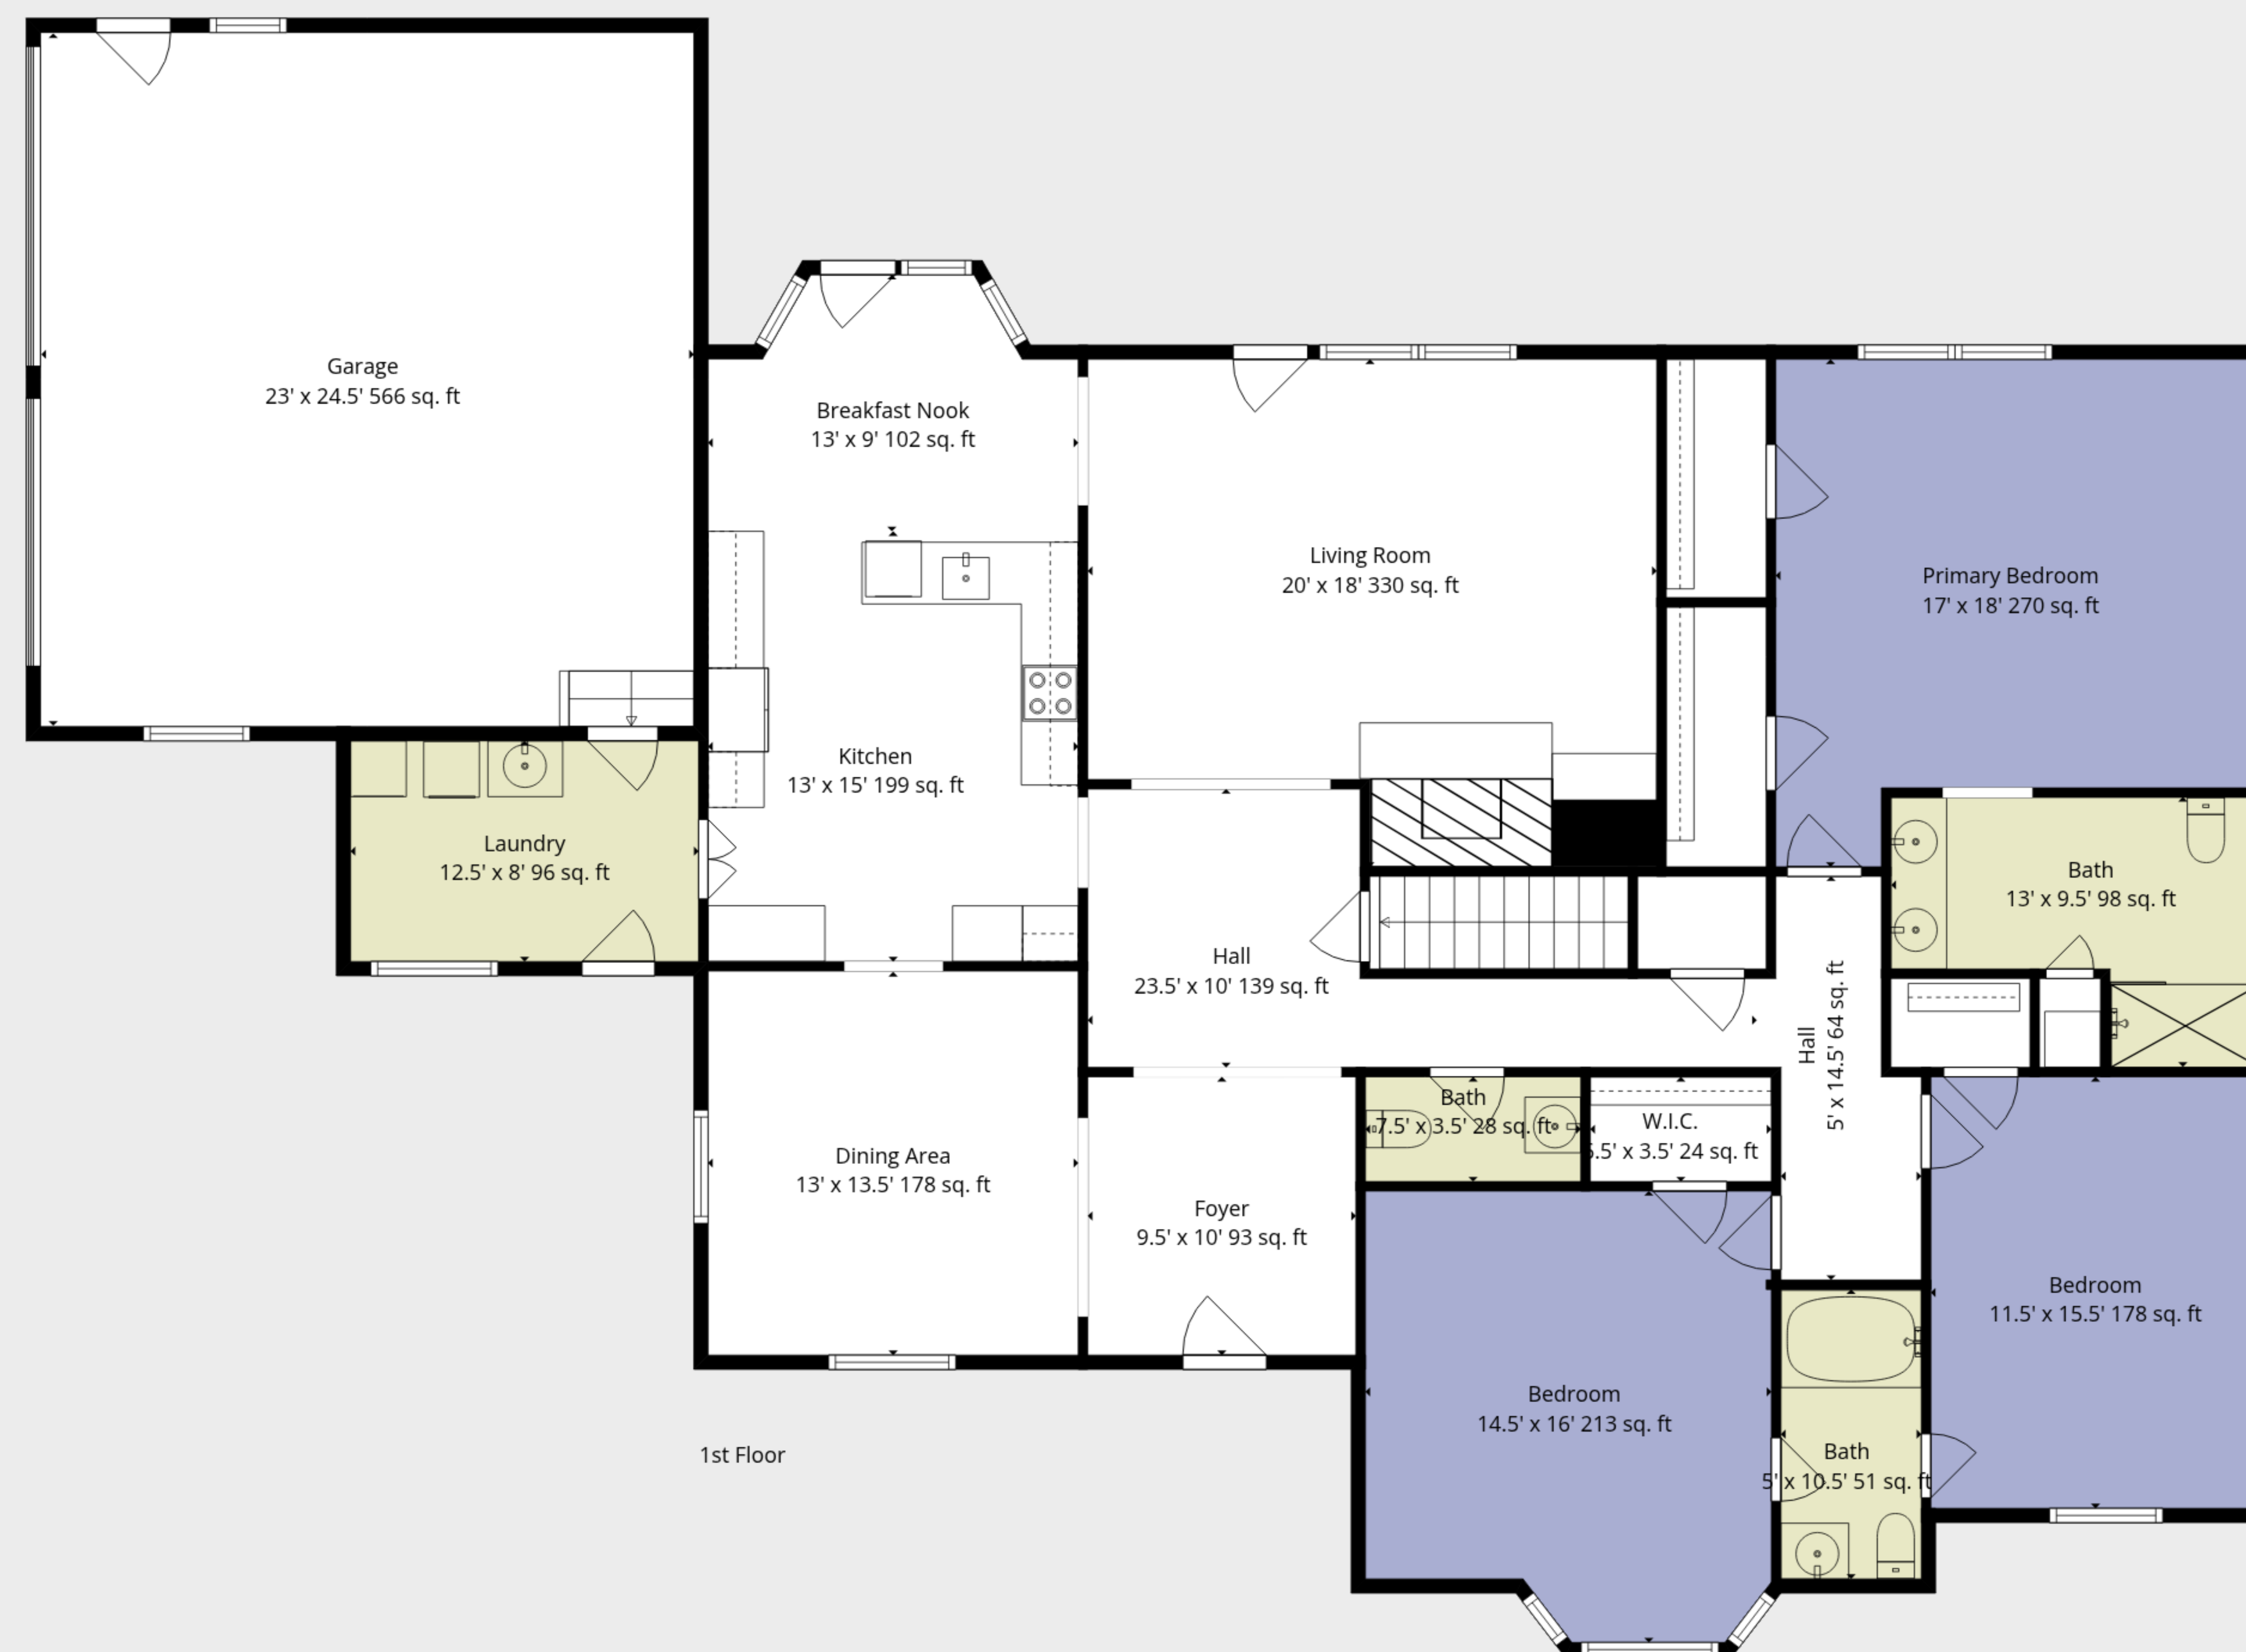

Basement
55' x 35' 1739 sq. ft

Room
13' x 14' 182 sq. ft

TOTAL: 2479 sq. ft

Basement: 191 sq. ft, 1st floor: 2288 sq. ft

EXCLUDED AREAS: BASEMENT: 1739 sq. ft, GARAGE: 566 sq. ft, WALLS: 240 sq. ft

TOTAL: 2479 sq. ft

Basement: 191 sq. ft, 1st floor: 2288 sq. ft

EXCLUDED AREAS: BASEMENT: 1739 sq. ft, GARAGE: 566 sq. ft, WALLS: 240 sq. ft

Information Is Calculated By Cwalkerphotography.com; Deemed Highly Reliable But Not Guaranteed.

1st Floor

Basement

TOTAL: 2479 sq. ft

Basement: 191 sq. ft, 1st floor: 2288 sq. ft

EXCLUDED AREAS: BASEMENT: 1739 sq. ft, GARAGE: 566 sq. ft, WALLS: 240 sq. ft

Information Is Calculated By Cwalkerphotography.com; Deemed Highly Reliable But Not Guaranteed.