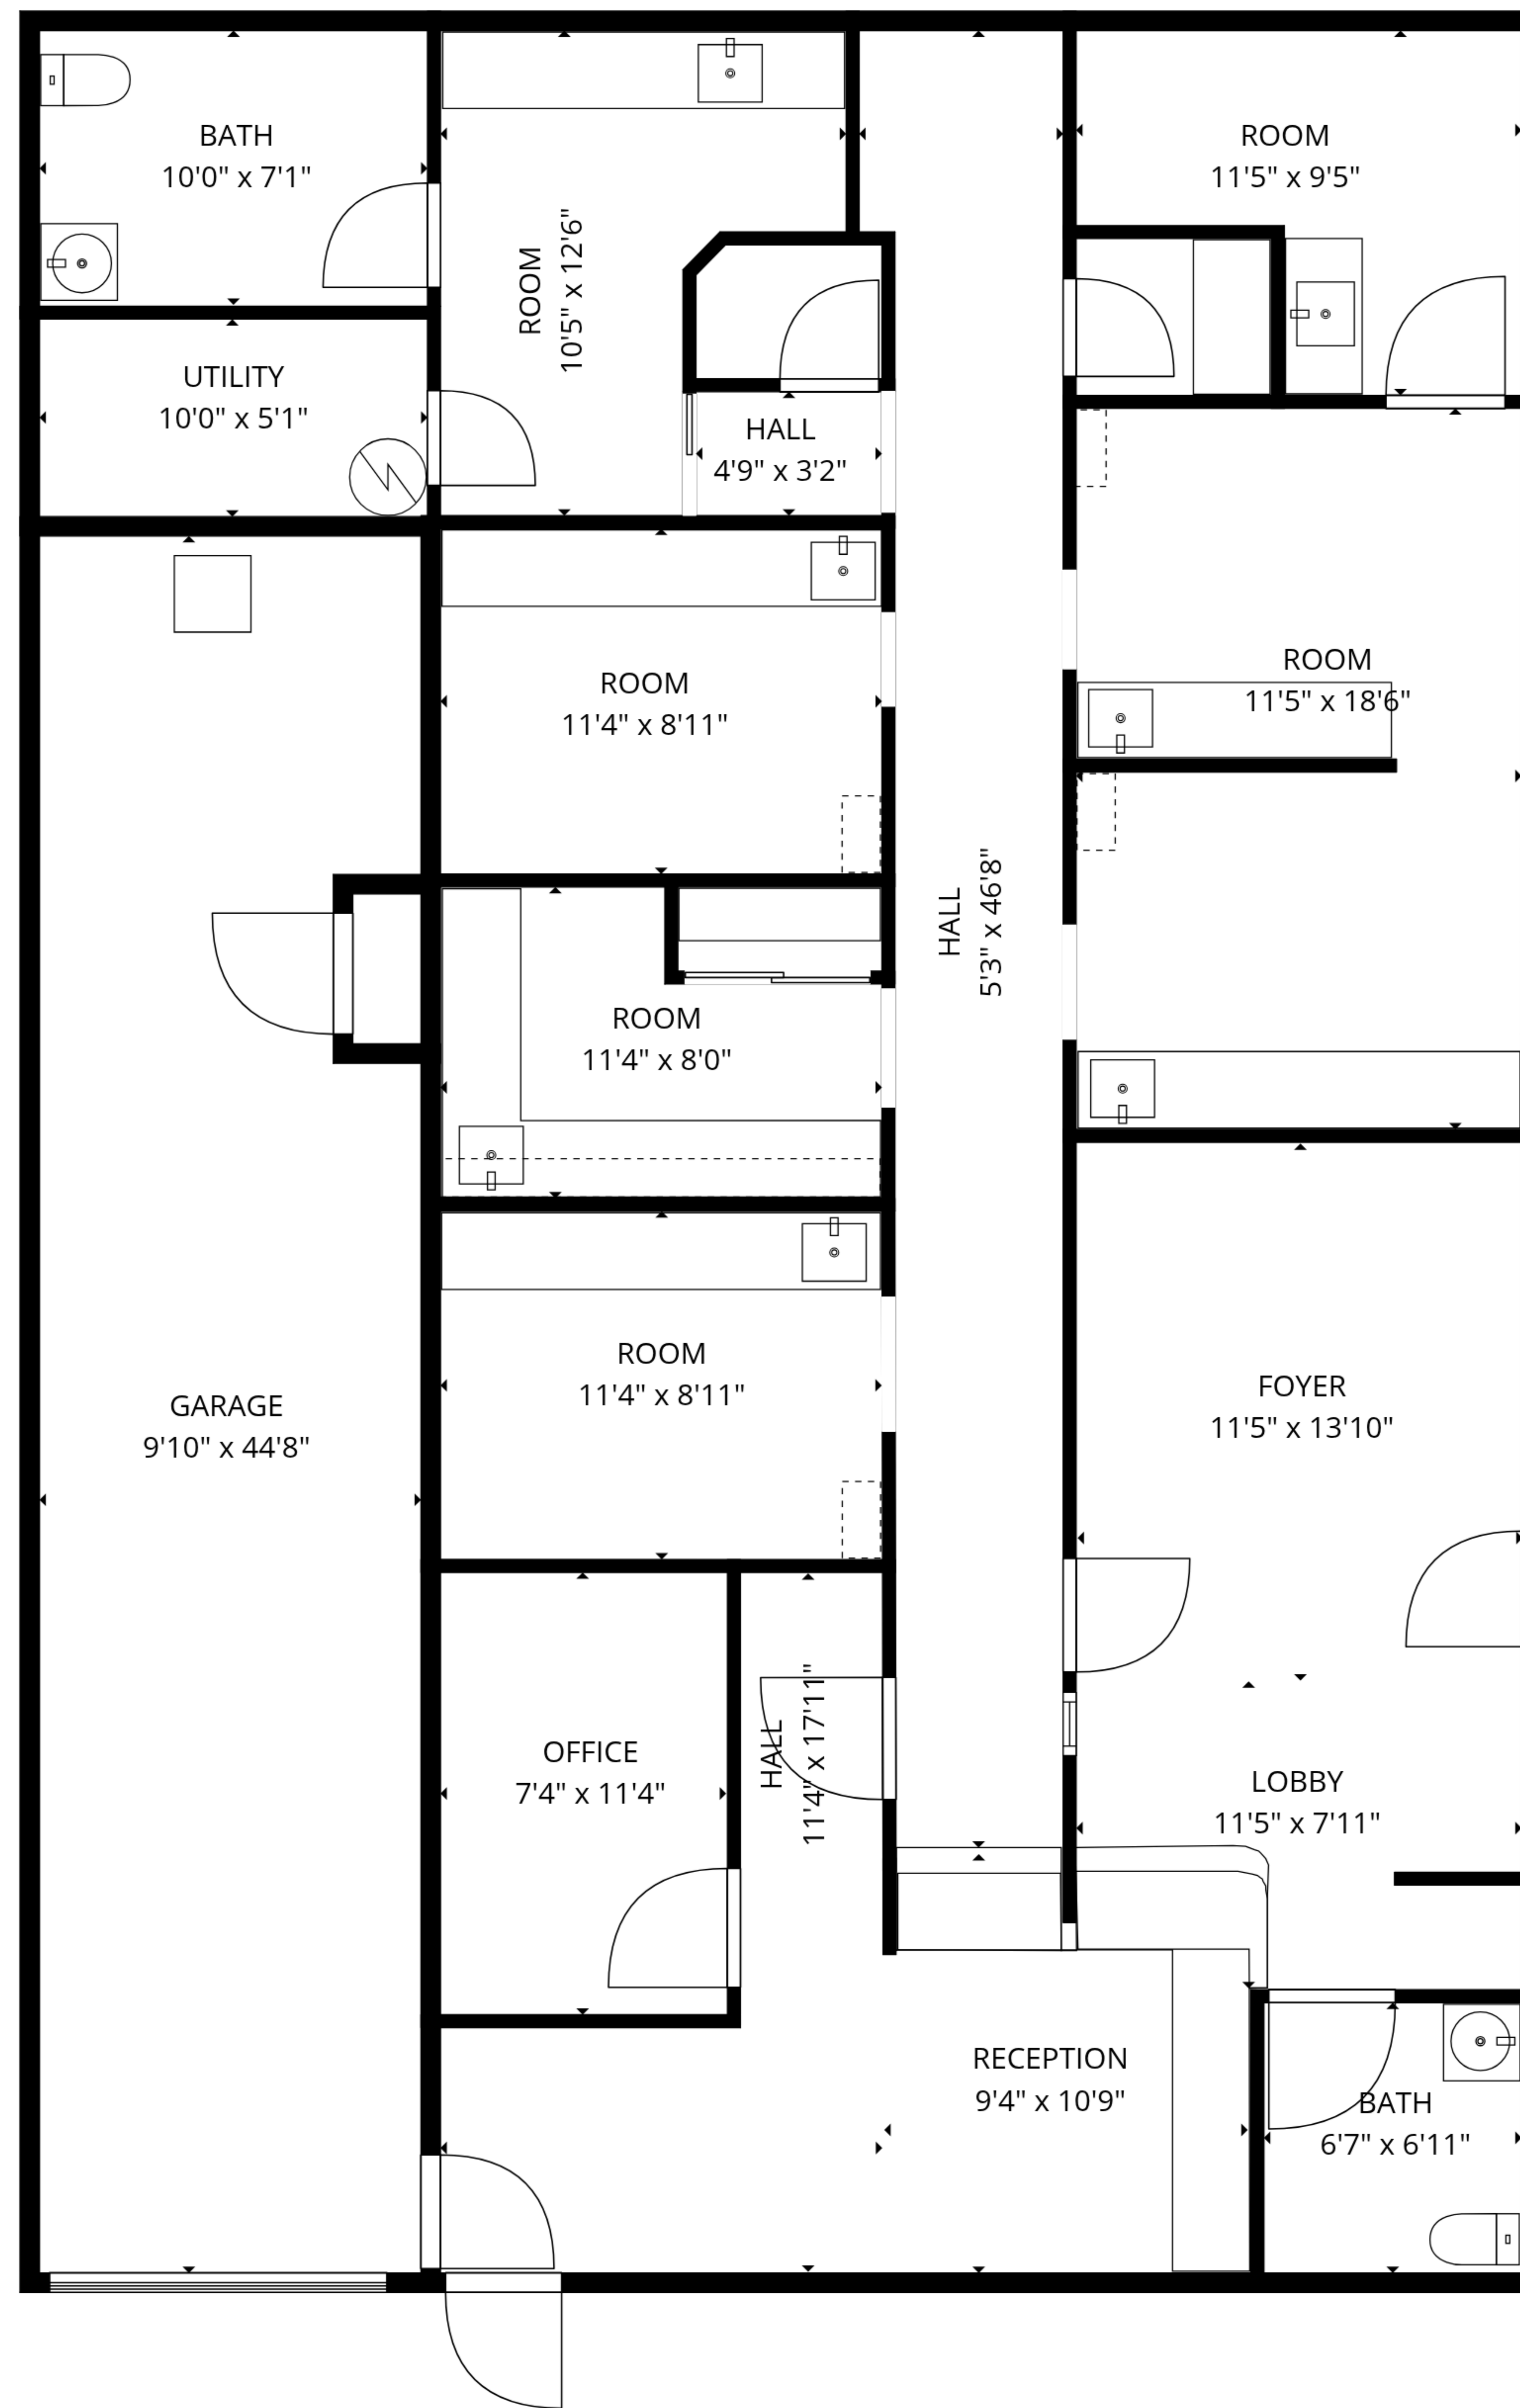

**TOTAL: 1685 sq. ft**

1st floor: 1685 sq. ft

EXCLUDED AREAS: GARAGE: 427 sq. ft, UTILITY: 50 sq. ft, WALLS: 128 sq. ft

SIZES AND DIMENSIONS ARE APPROXIMATE, ACTUAL MAY VARY.

**TOTAL: 1685 sq. ft**

1st floor: 1685 sq. ft

EXCLUDED AREAS: GARAGE: 427 sq. ft, UTILITY: 50 sq. ft, WALLS: 128 sq. ft

SIZES AND DIMENSIONS ARE APPROXIMATE, ACTUAL MAY VARY.