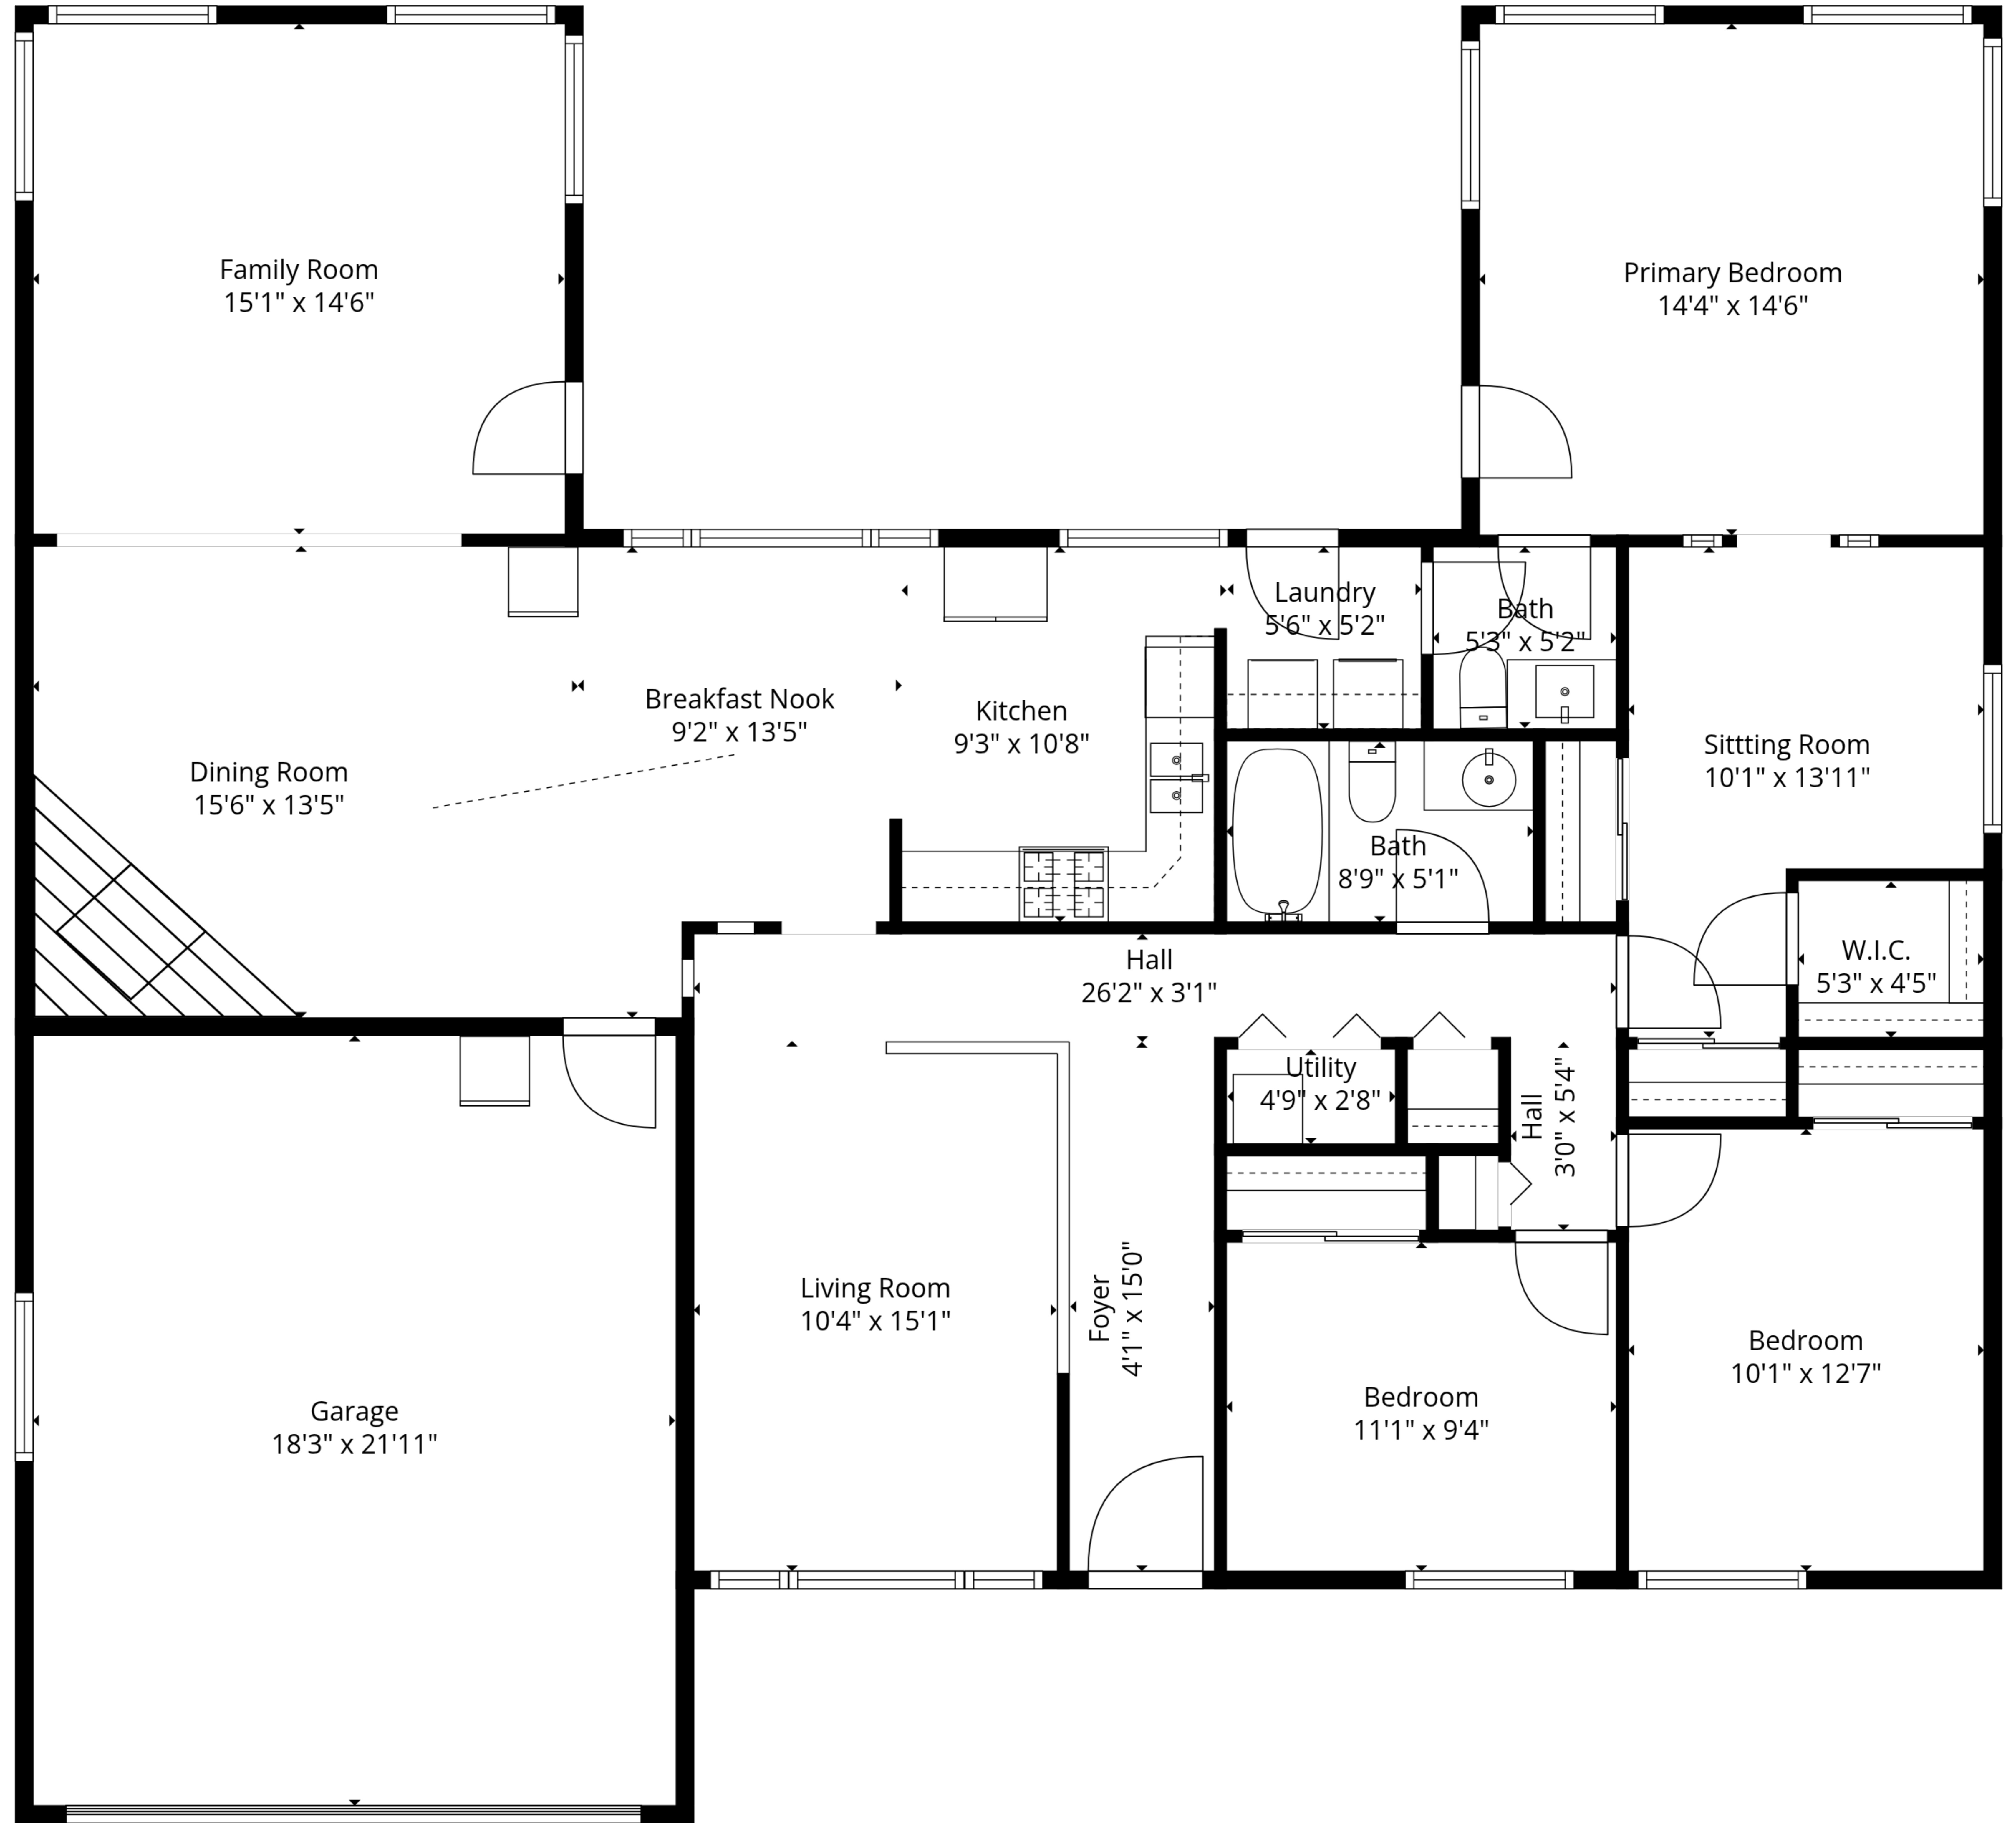

TOTAL: 1740 sq. ft

1st floor: 1740 sq. ft

EXCLUDED AREAS: GARAGE: 400 sq. ft, UTILITY: 14 sq. ft, WALLS: 138 sq. ft

TOTAL: 1740 sq. ft

1st floor: 1740 sq. ft

EXCLUDED AREAS: GARAGE: 400 sq. ft, UTILITY: 14 sq. ft, WALLS: 138 sq. ft