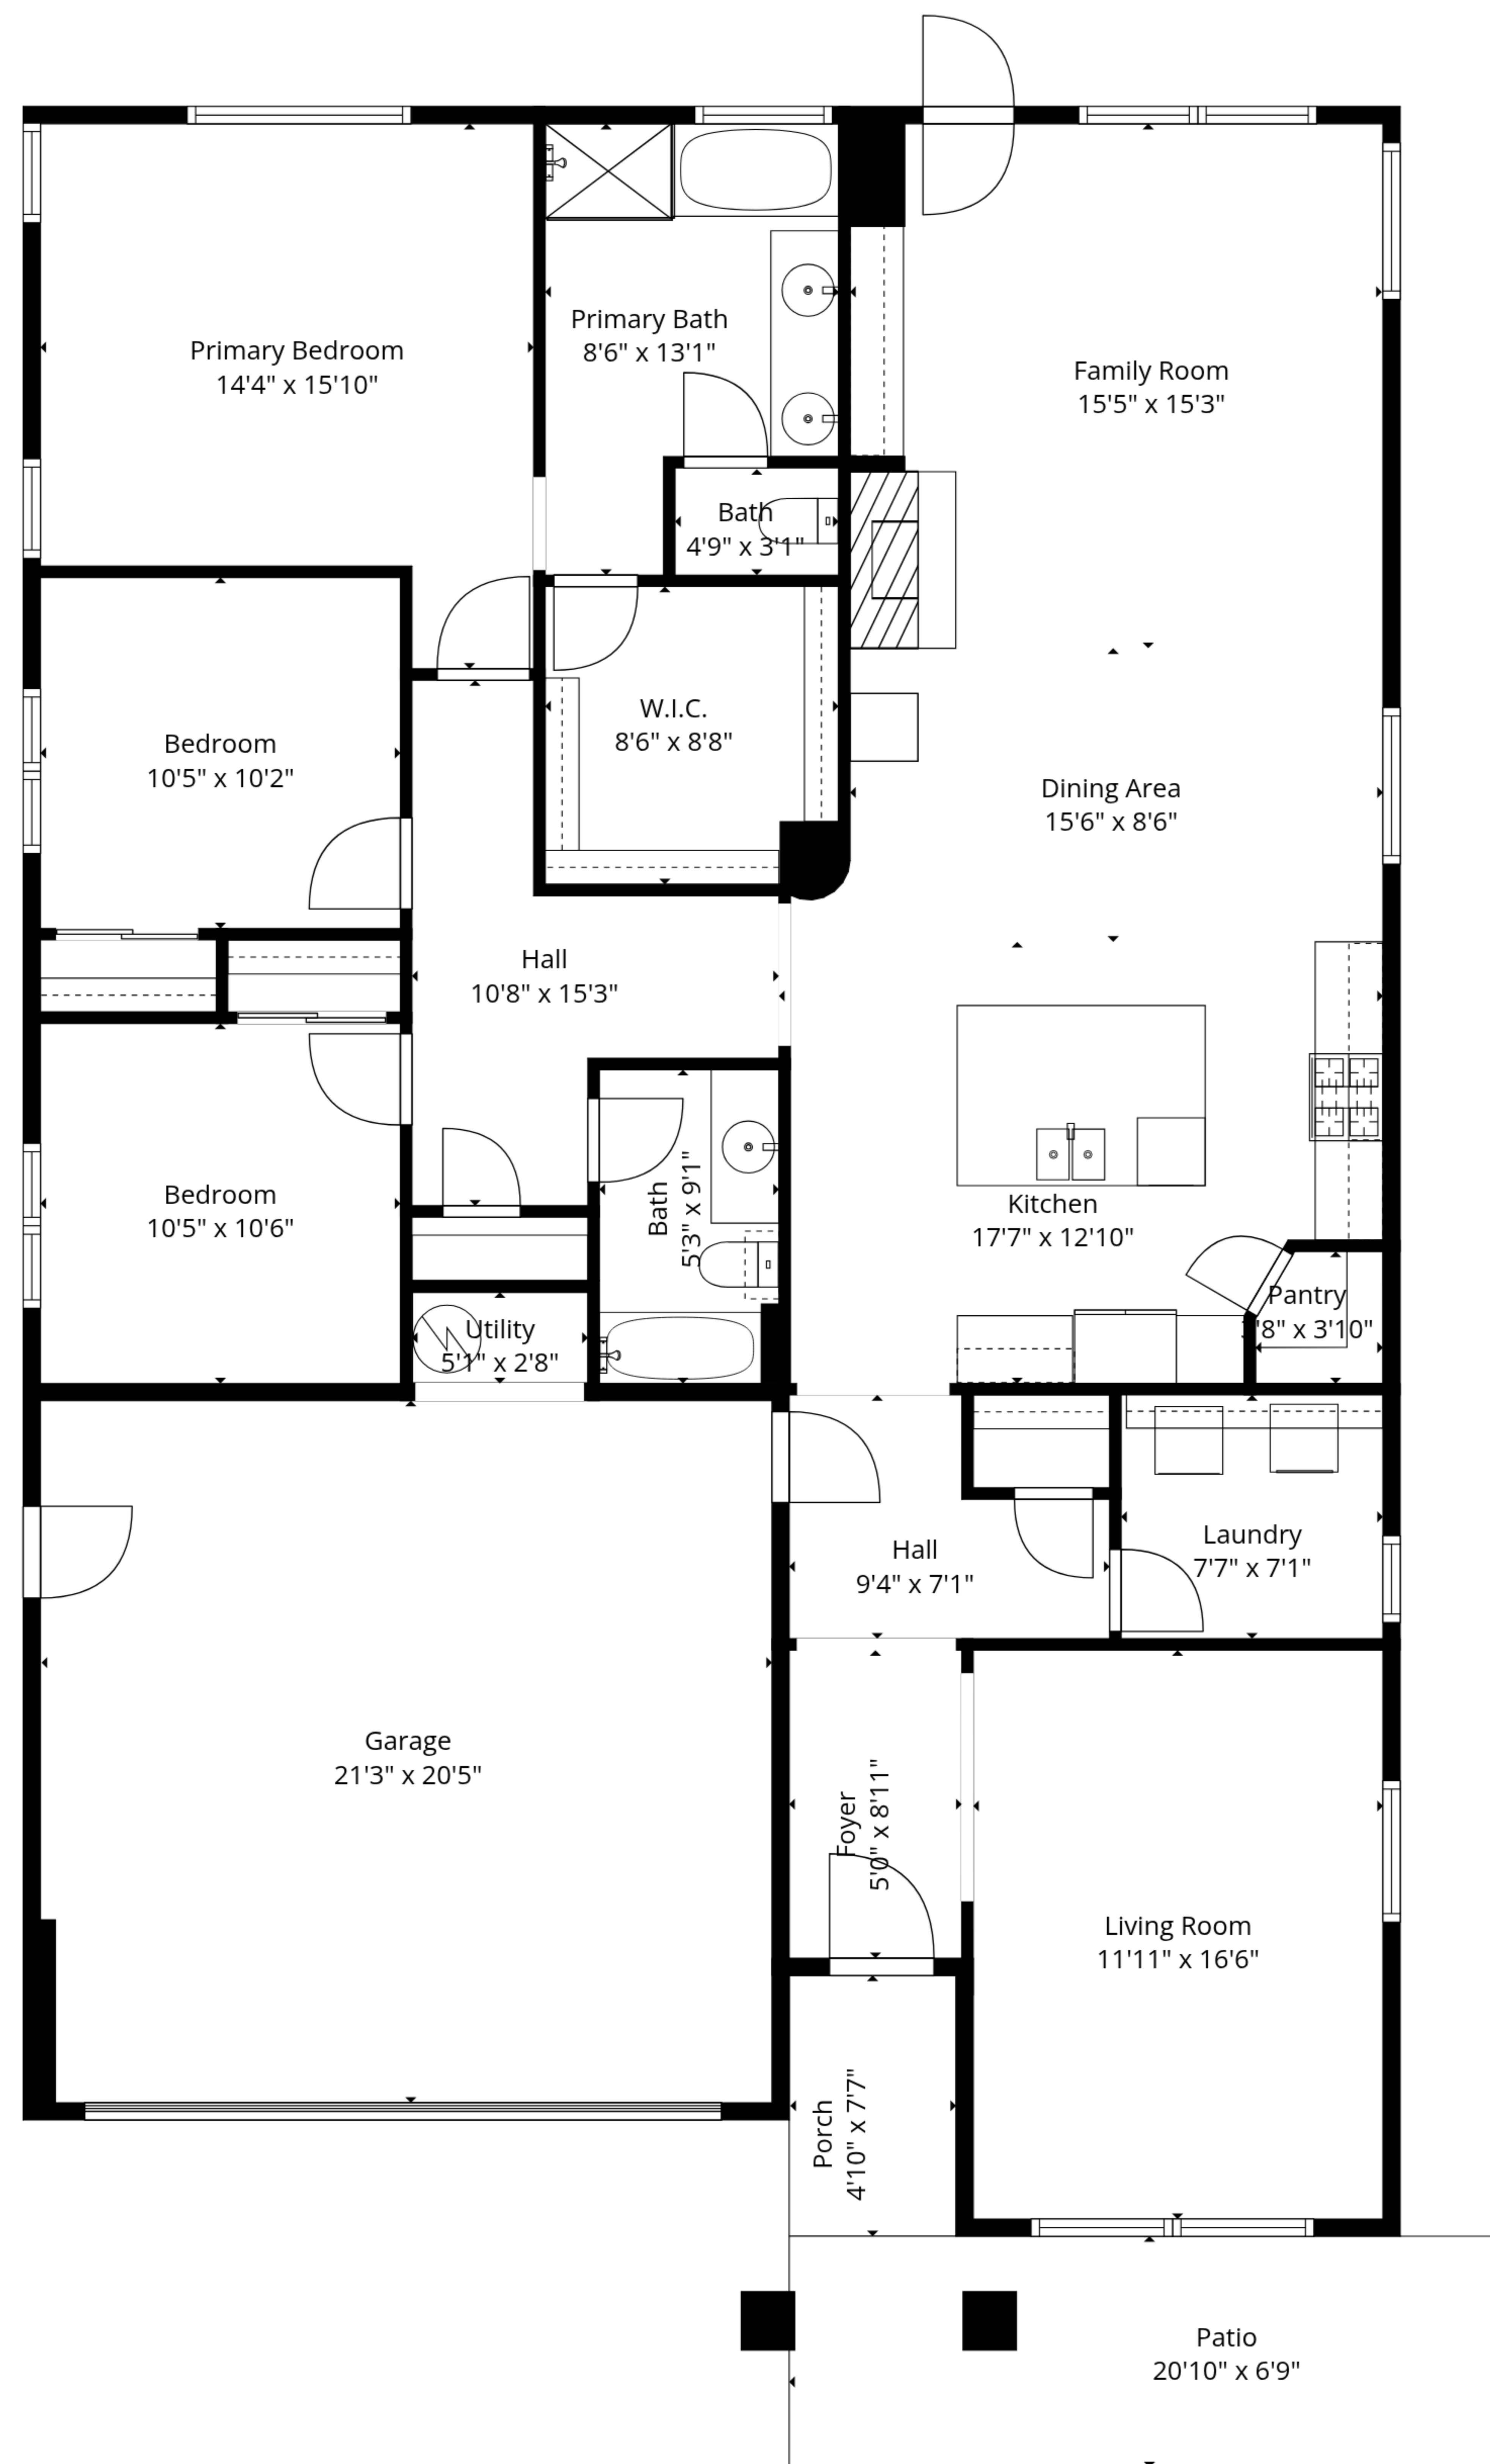

TOTAL: 1789 sq. ft

1st floor: 1789 sq. ft

EXCLUDED AREAS: GARAGE: 433 sq. ft, UTILITY: 14 sq. ft, PATIO: 140 sq. ft,
 PORCH: 37 sq. ft, WALLS: 128 sq. ft

TOTAL: 1789 sq. ft

1st floor: 1789 sq. ft

EXCLUDED AREAS: GARAGE: 433 sq. ft, UTILITY: 14 sq. ft, PATIO: 140 sq. ft,
 PORCH: 37 sq. ft, WALLS: 128 sq. ft