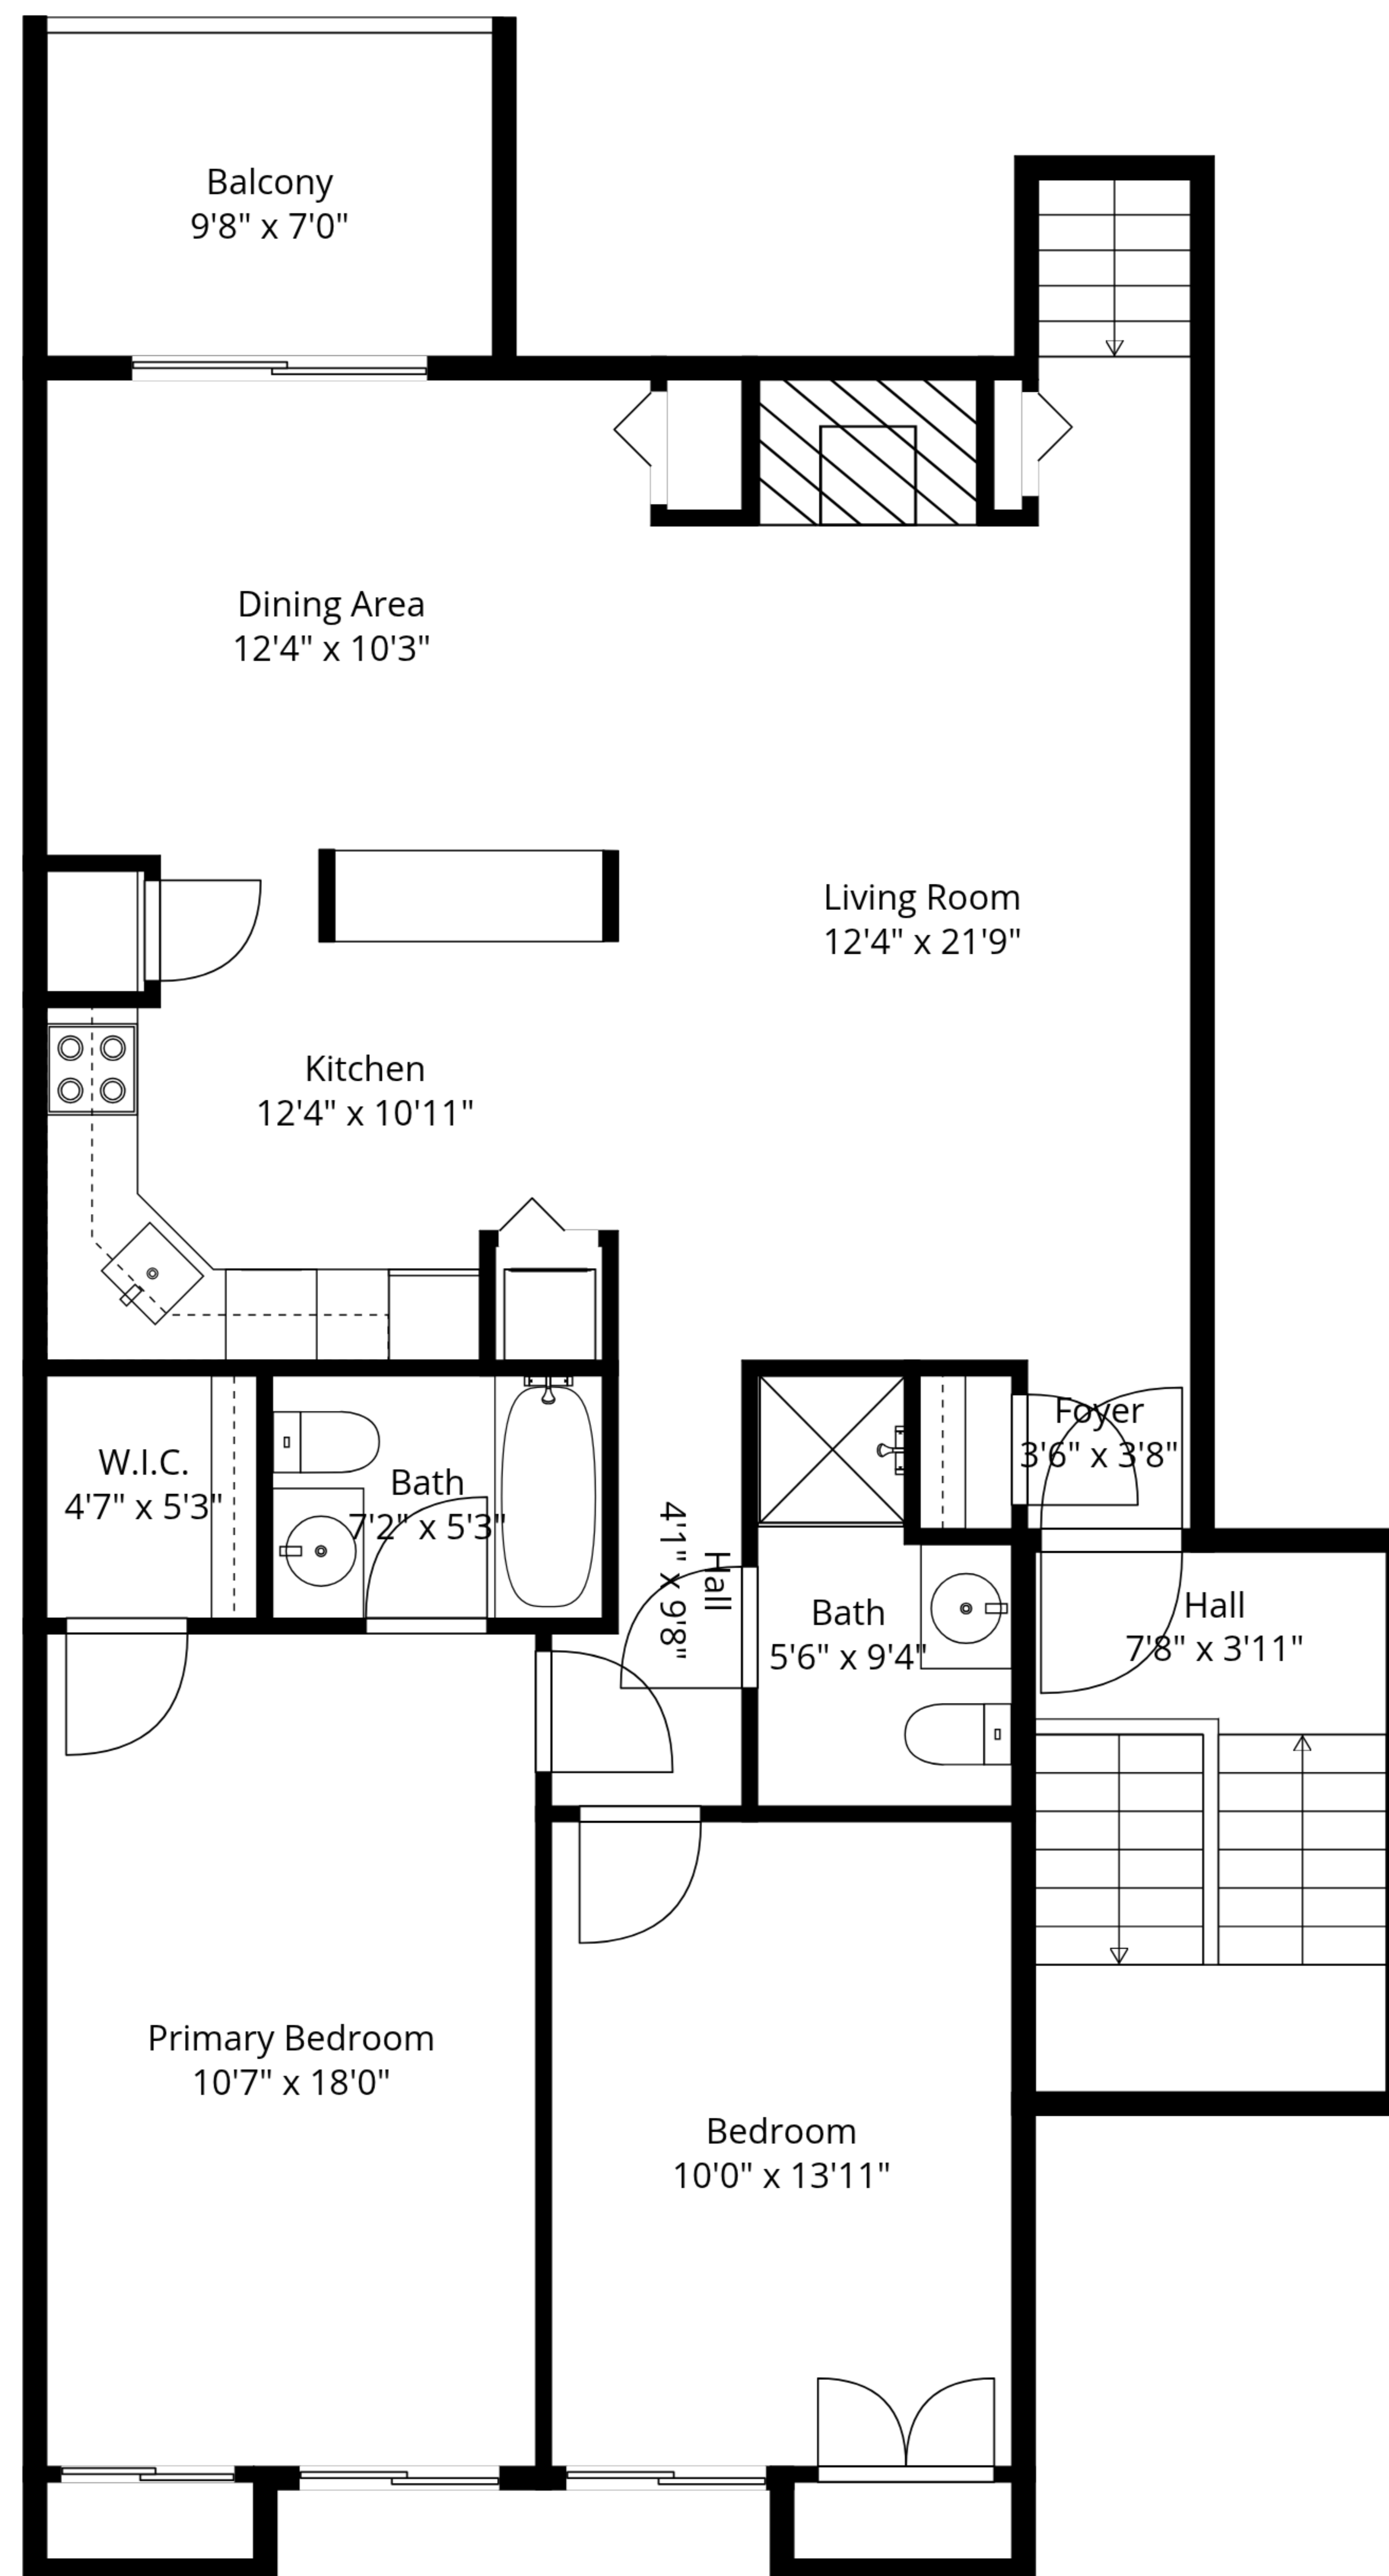

Family Room

14'7" x 10'3"

TOTAL: 1311 sq. ft
1st floor: 150 sq. ft, 2nd floor: 1161 sq. ft
EXCLUDED AREAS: BALCONY: 68 sq. ft, WALLS: 124 sq. ft

Measurements Are Approximate - Deemed Highly Reliable But Not Guaranteed

TOTAL: 1311 sq. ft

1st floor: 150 sq. ft, 2nd floor: 1161 sq. ft

EXCLUDED AREAS: BALCONY: 68 sq. ft, WALLS: 124 sq. ft

Measurements Are Approximate - Deemed Highly Reliable But Not Guaranteed

1st Floor

2nd Floor

TOTAL: 1311 sq. ft
 1st floor: 150 sq. ft, 2nd floor: 1161 sq. ft
 EXCLUDED AREAS: BALCONY: 68 sq. ft, WALLS: 124 sq. ft

Measurements Are Approximate - Deemed Highly Reliable But Not Guaranteed