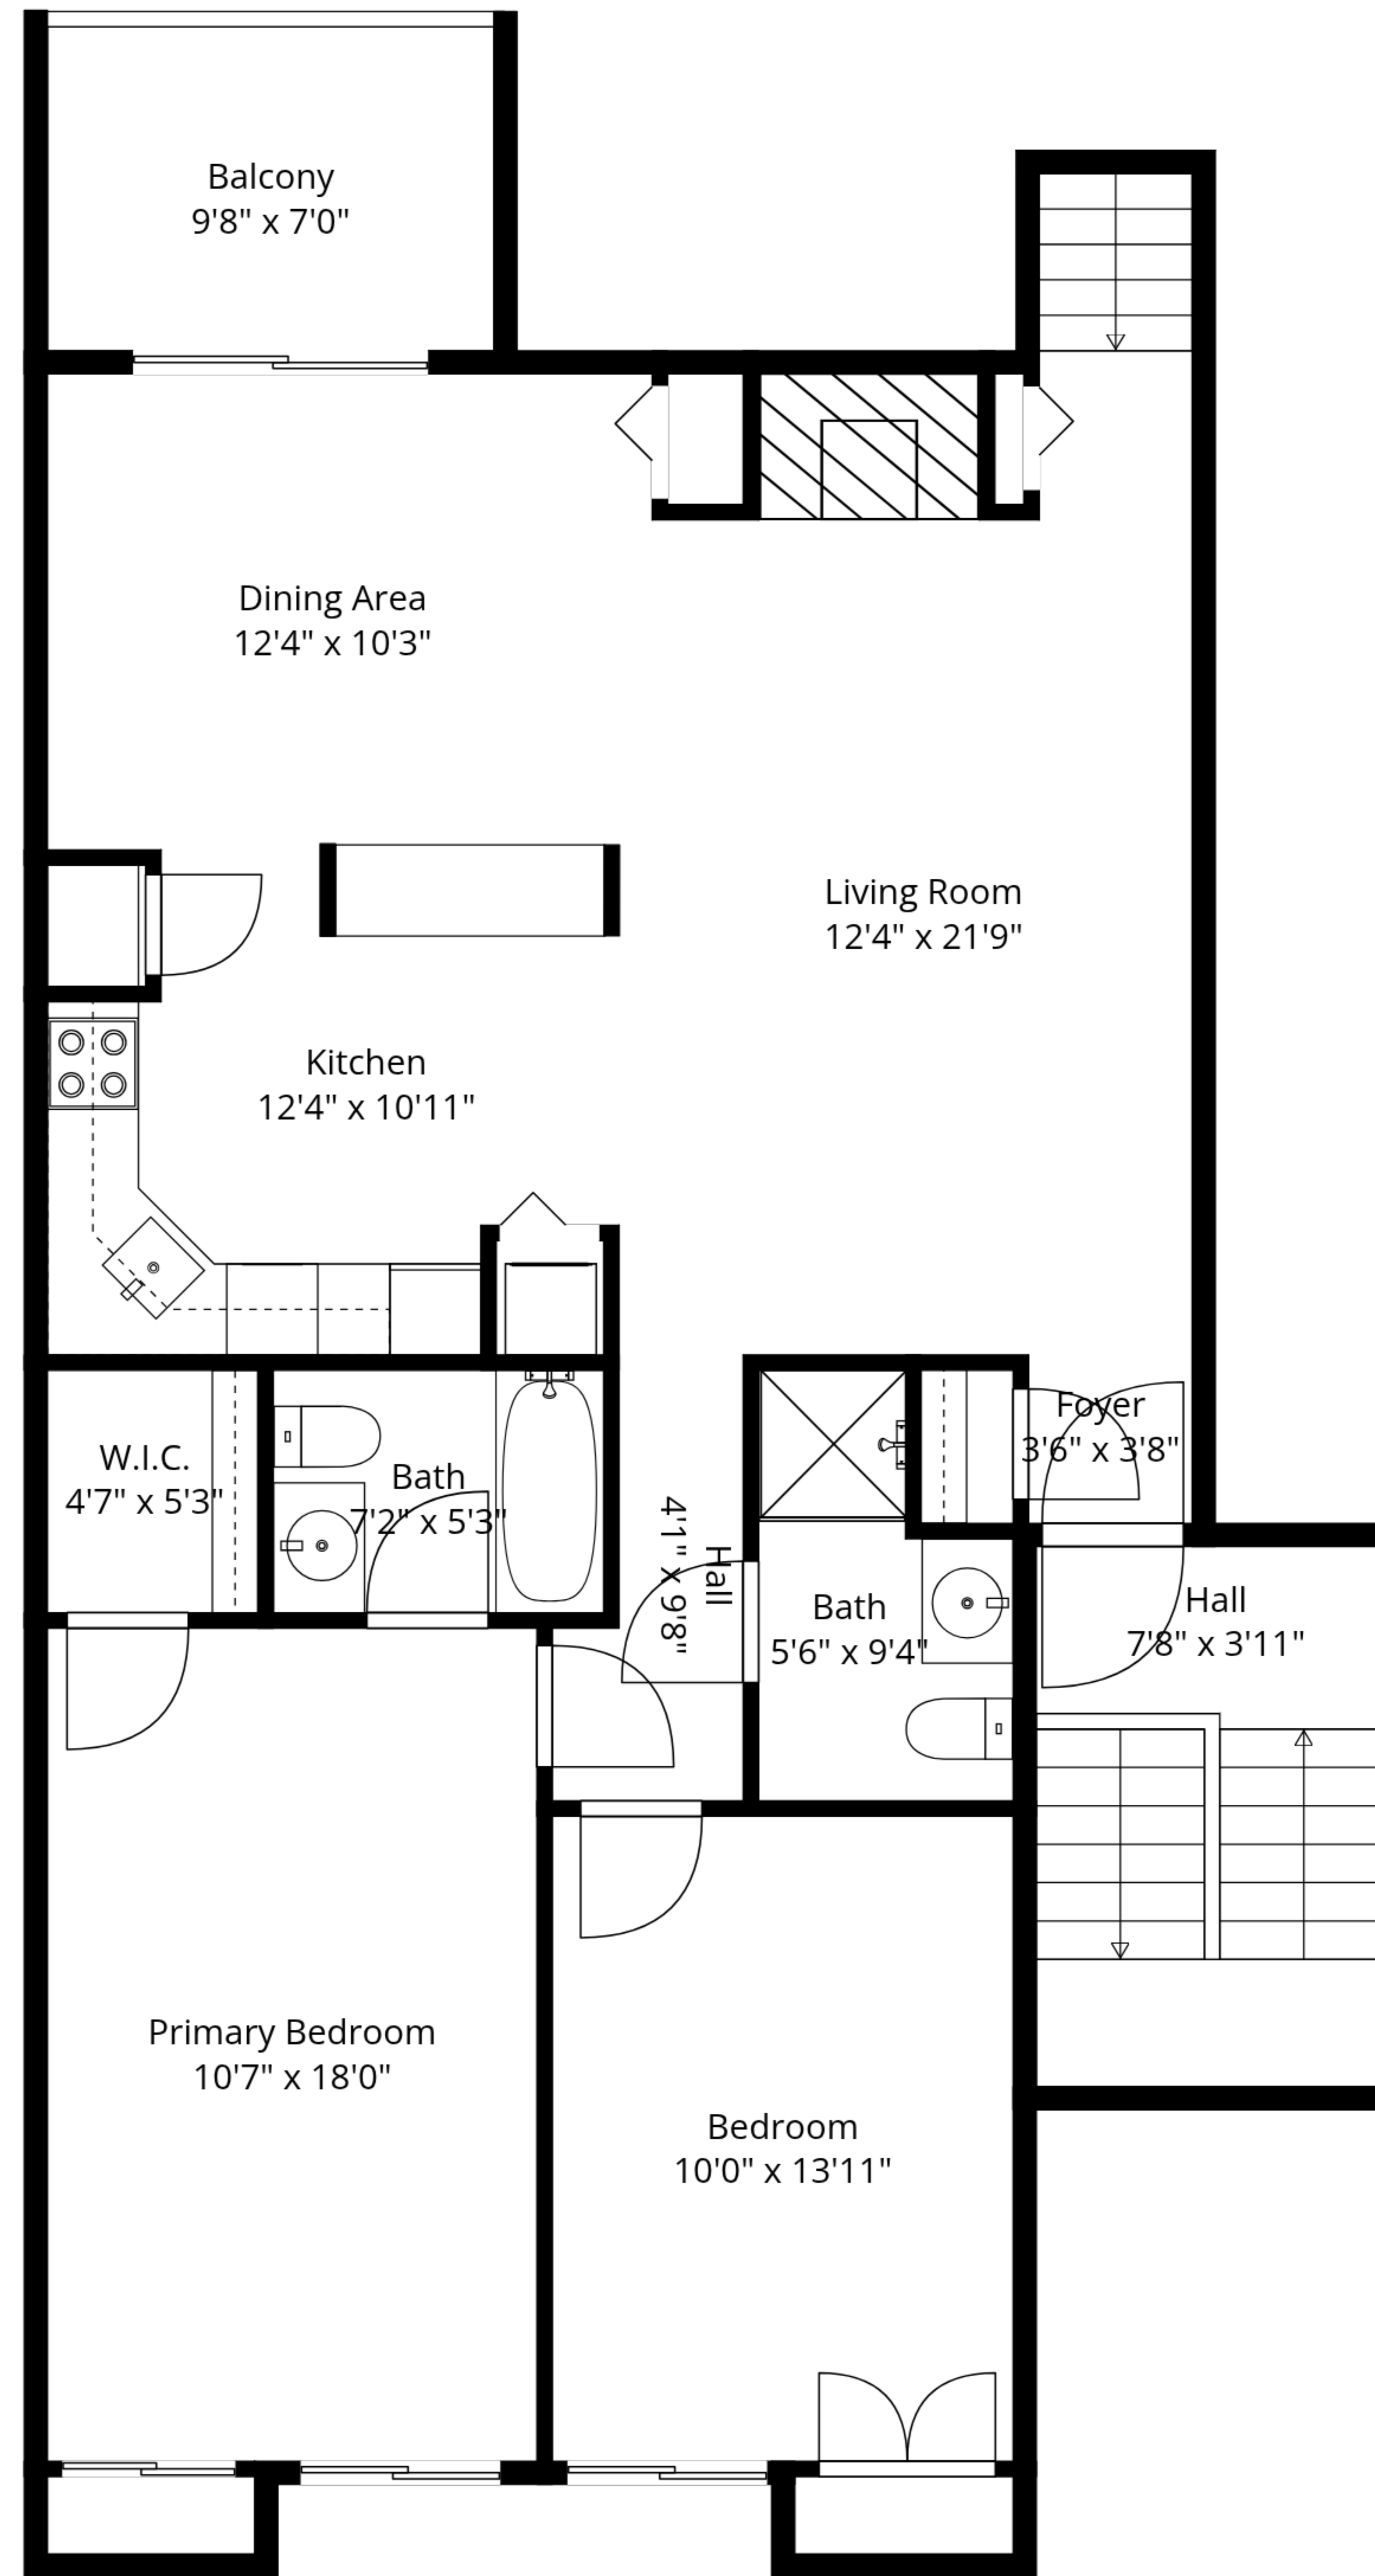

Family Room

14'7" x 10'3"

TOTAL: 1311 sq. ft
1st floor: 150 sq. ft, 2nd floor: 1161 sq. ft
EXCLUDED AREAS: BALCONY: 68 sq. ft, WALLS: 124 sq. ft

Measurements Are Approximate - Deemed Highly Reliable But Not Guaranteed

TOTAL: 1311 sq. ft

1st floor: 150 sq. ft, 2nd floor: 1161 sq. ft

EXCLUDED AREAS: BALCONY: 68 sq. ft, WALLS: 124 sq. ft

Measurements Are Approximate - Deemed Highly Reliable But Not Guaranteed

1st Floor

2nd Floor

TOTAL: 1311 sq. ft
 1st floor: 150 sq. ft, 2nd floor: 1161 sq. ft
 EXCLUDED AREAS: BALCONY: 68 sq. ft, WALLS: 124 sq. ft

Measurements Are Approximate - Deemed Highly Reliable But Not Guaranteed