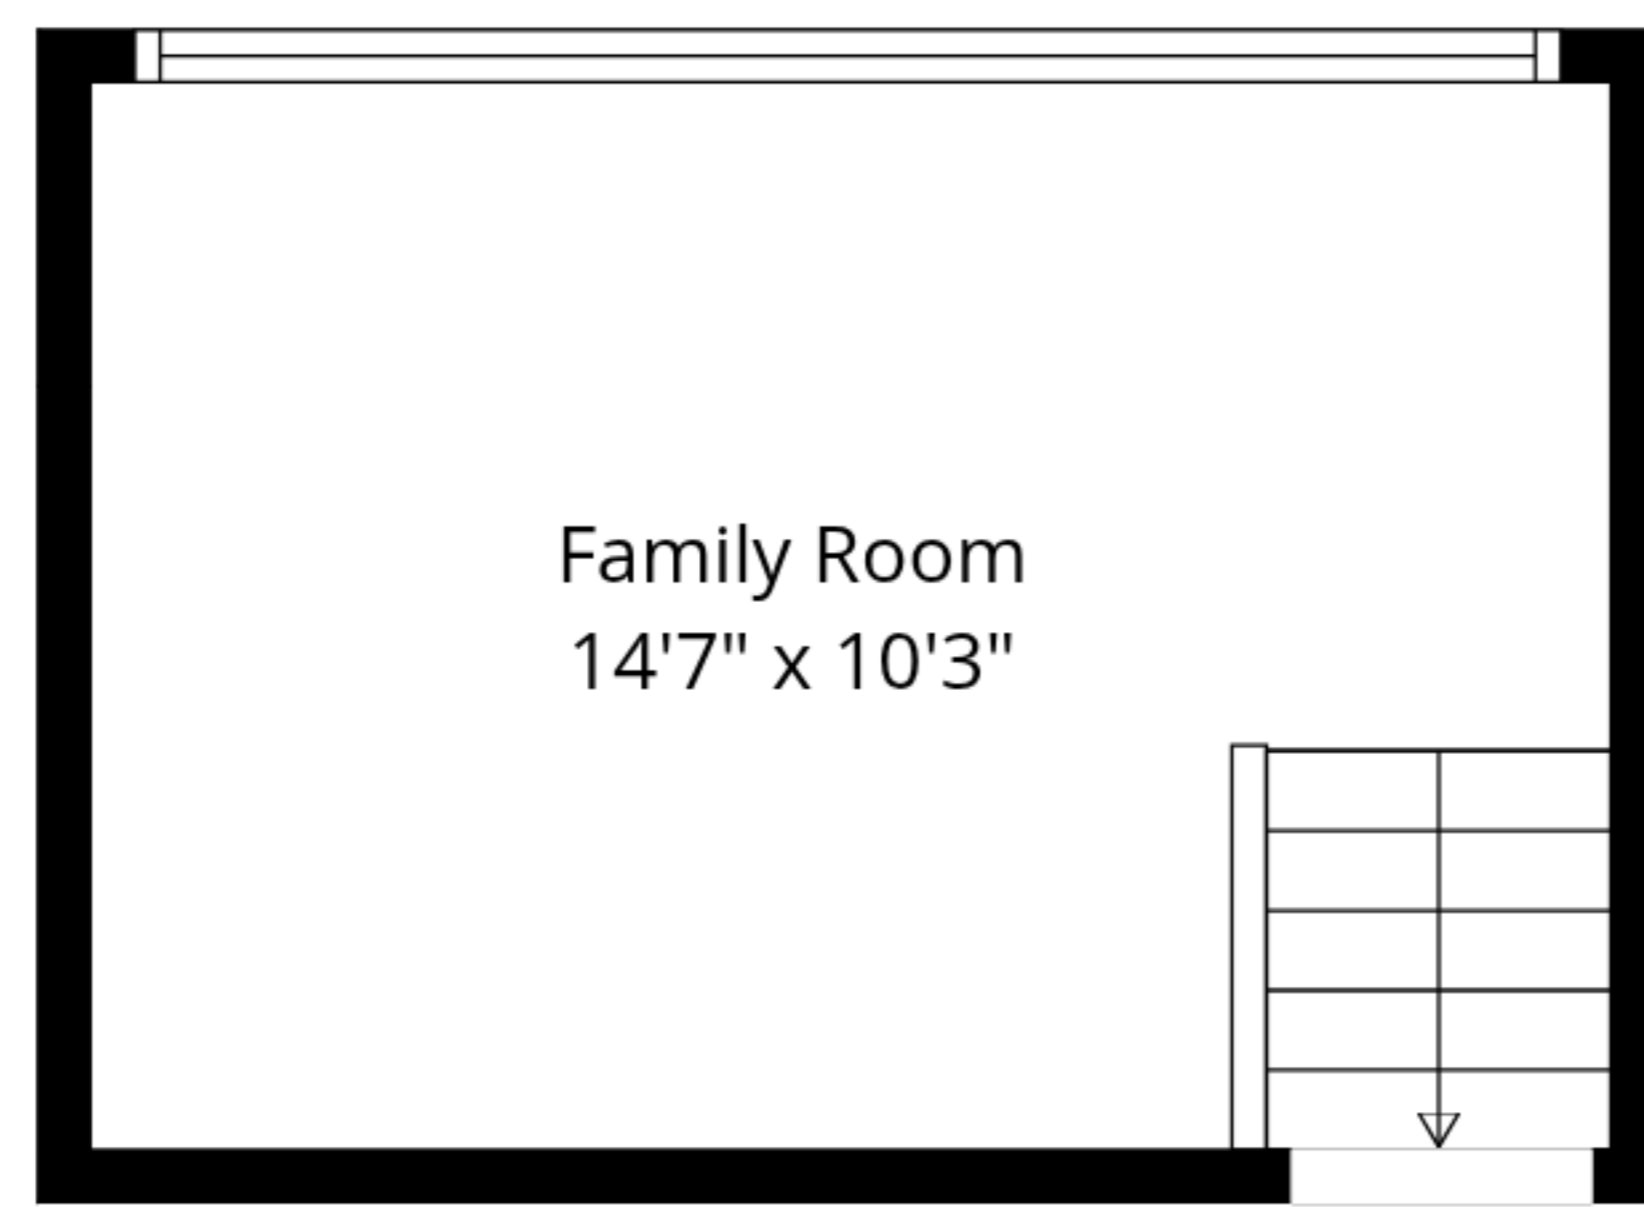

Family Room

14'7" x 10'3"

TOTAL: 1311 sq. ft
1st floor: 150 sq. ft, 2nd floor: 1161 sq. ft
EXCLUDED AREAS: BALCONY: 68 sq. ft, WALLS: 124 sq. ft

Measurements Are Approximate - Deemed Highly Reliable But Not Guaranteed

TOTAL: 1311 sq. ft

1st floor: 150 sq. ft, 2nd floor: 1161 sq. ft

EXCLUDED AREAS: BALCONY: 68 sq. ft, WALLS: 124 sq. ft

Measurements Are Approximate - Deemed Highly Reliable But Not Guaranteed

1st Floor

2nd Floor

TOTAL: 1311 sq. ft
 1st floor: 150 sq. ft, 2nd floor: 1161 sq. ft
 EXCLUDED AREAS: BALCONY: 68 sq. ft, WALLS: 124 sq. ft

Measurements Are Approximate - Deemed Highly Reliable But Not Guaranteed