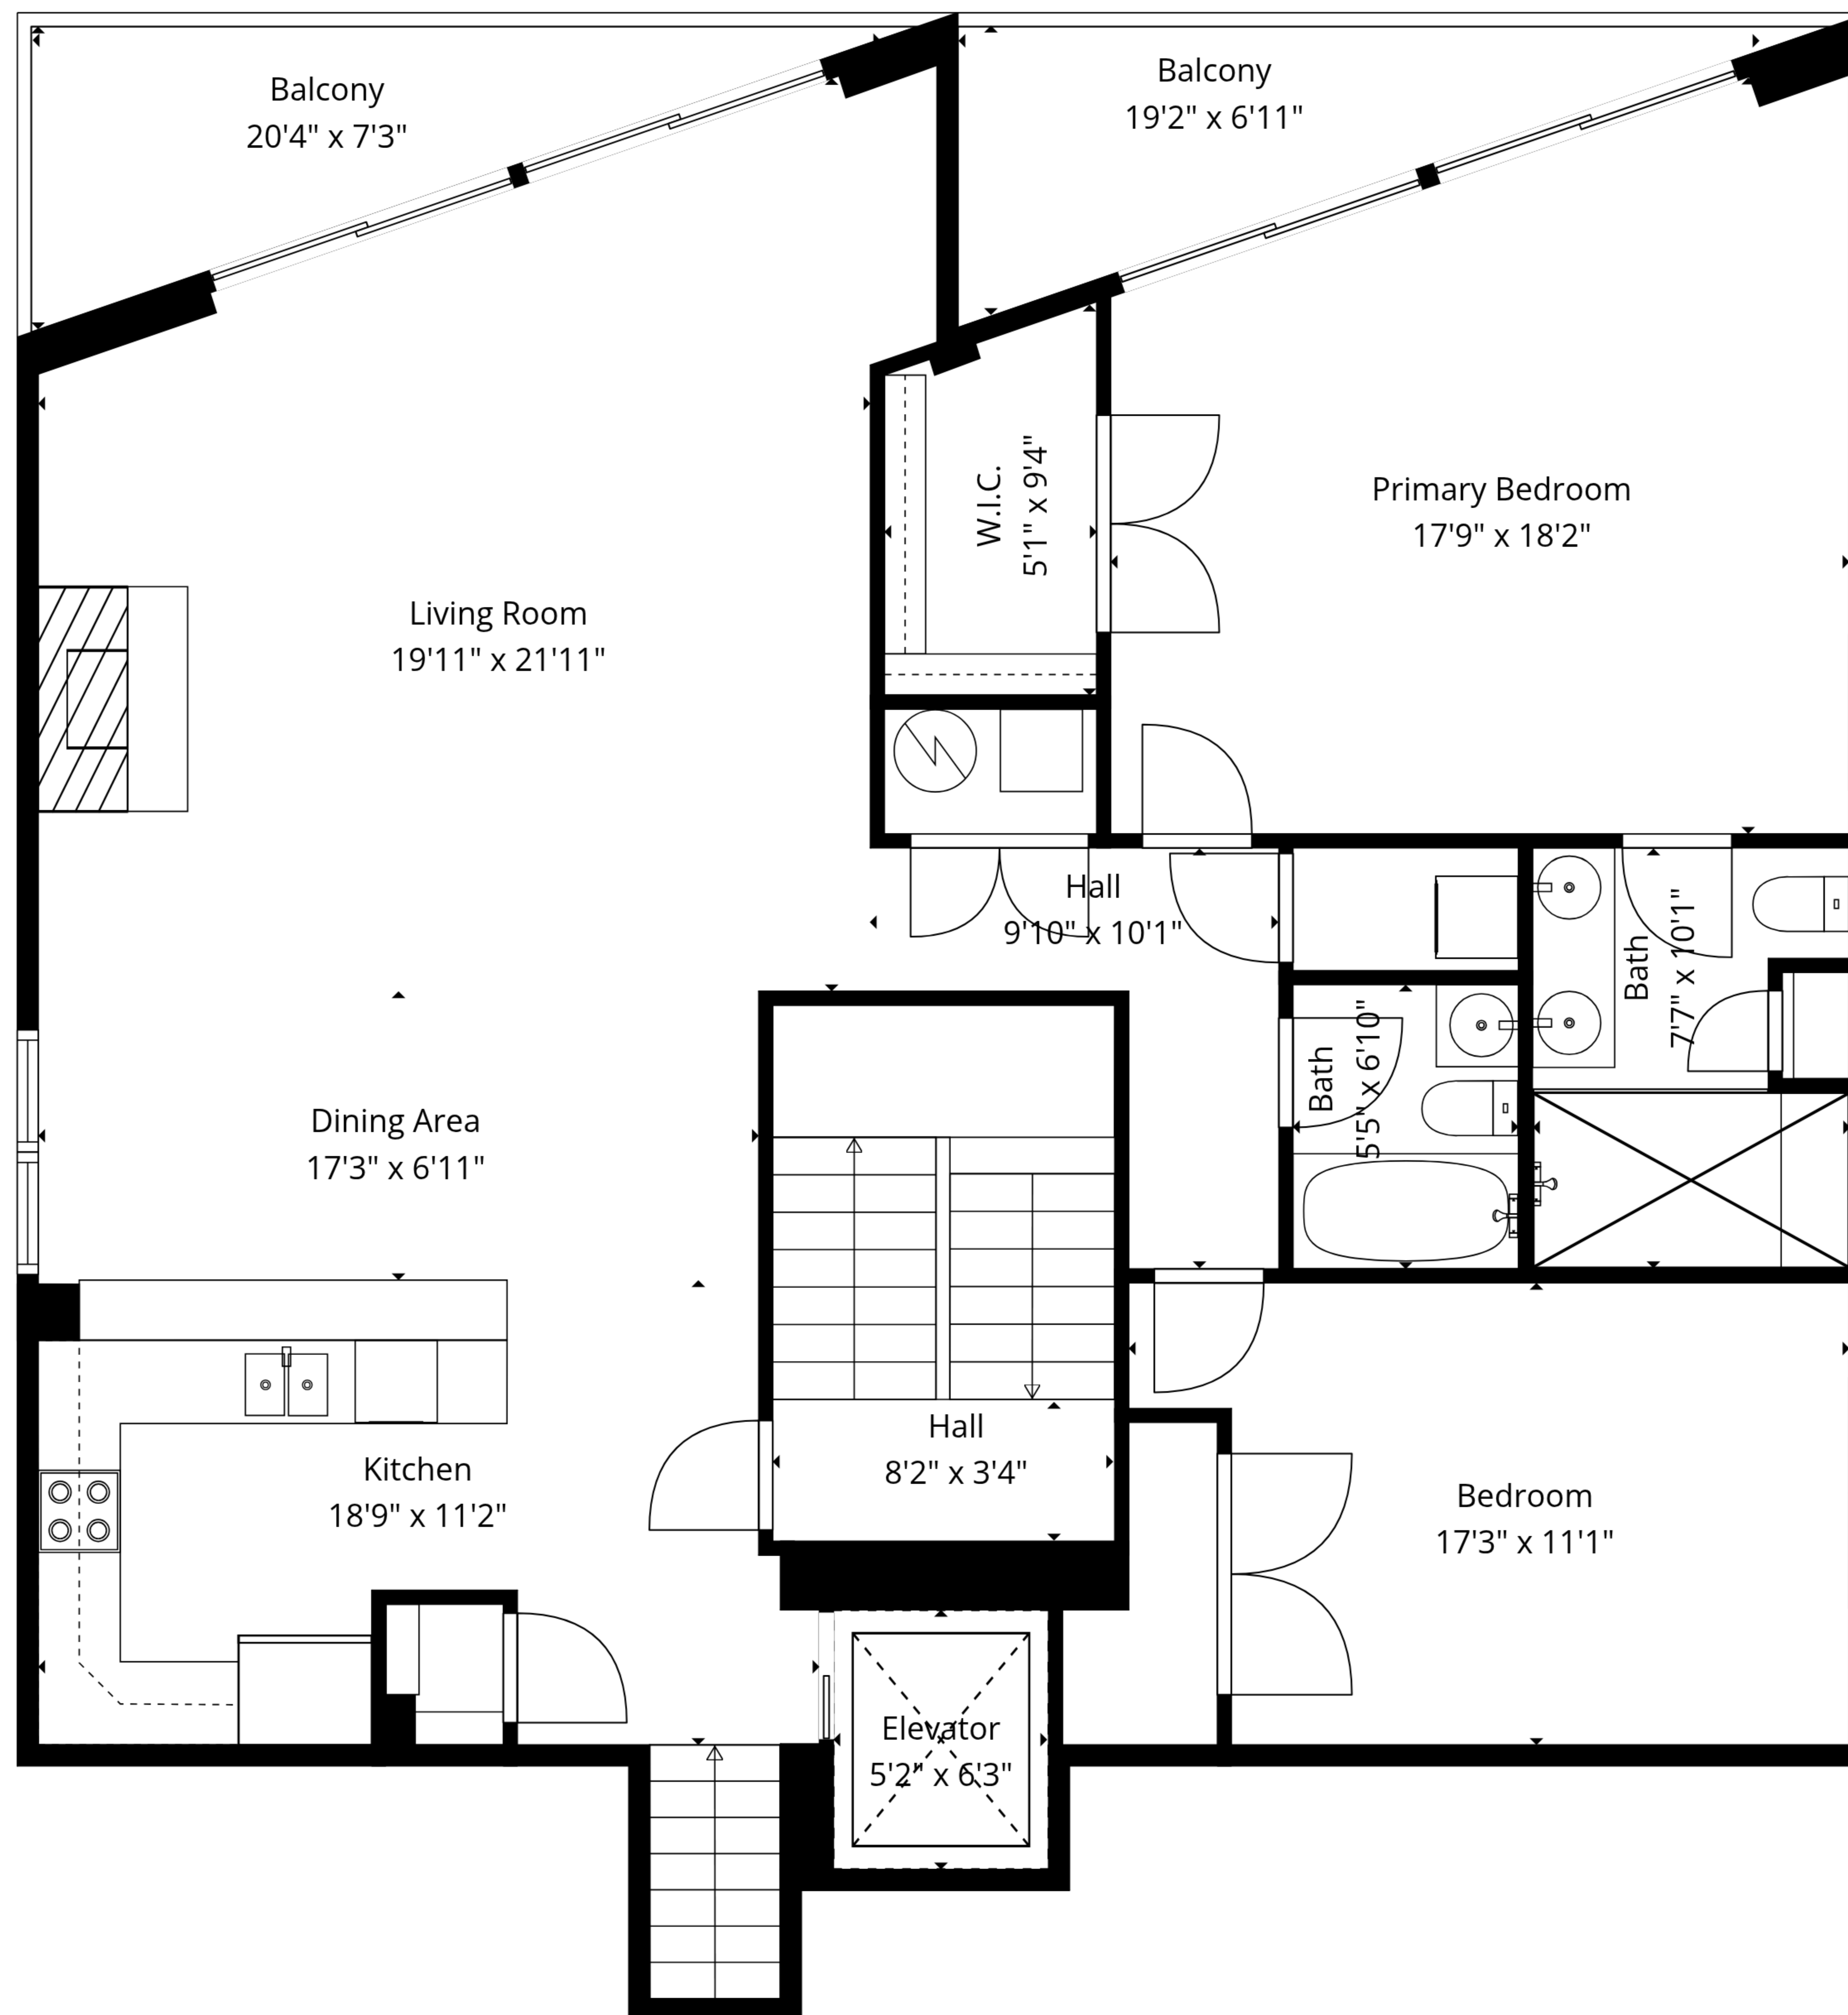

TOTAL: 1729 sq. ft

Basement: 112 sq. ft, 1st floor: 1617 sq. ft

EXCLUDED AREAS: ELEVATOR: 32 sq. ft, BALCONY: 154 sq. ft, WALLS: 122 sq. ft

TOTAL: 1729 sq. ft

Basement: 112 sq. ft, 1st floor: 1617 sq. ft

EXCLUDED AREAS: ELEVATOR: 32 sq. ft, BALCONY: 154 sq. ft, WALLS: 122 sq. ft

TOTAL: 1729 sq. ft
 Basement: 112 sq. ft, 1st floor: 1617 sq. ft
 EXCLUDED AREAS: ELEVATOR: 32 sq. ft, BALCONY: 154 sq. ft, WALLS: 122 sq. ft