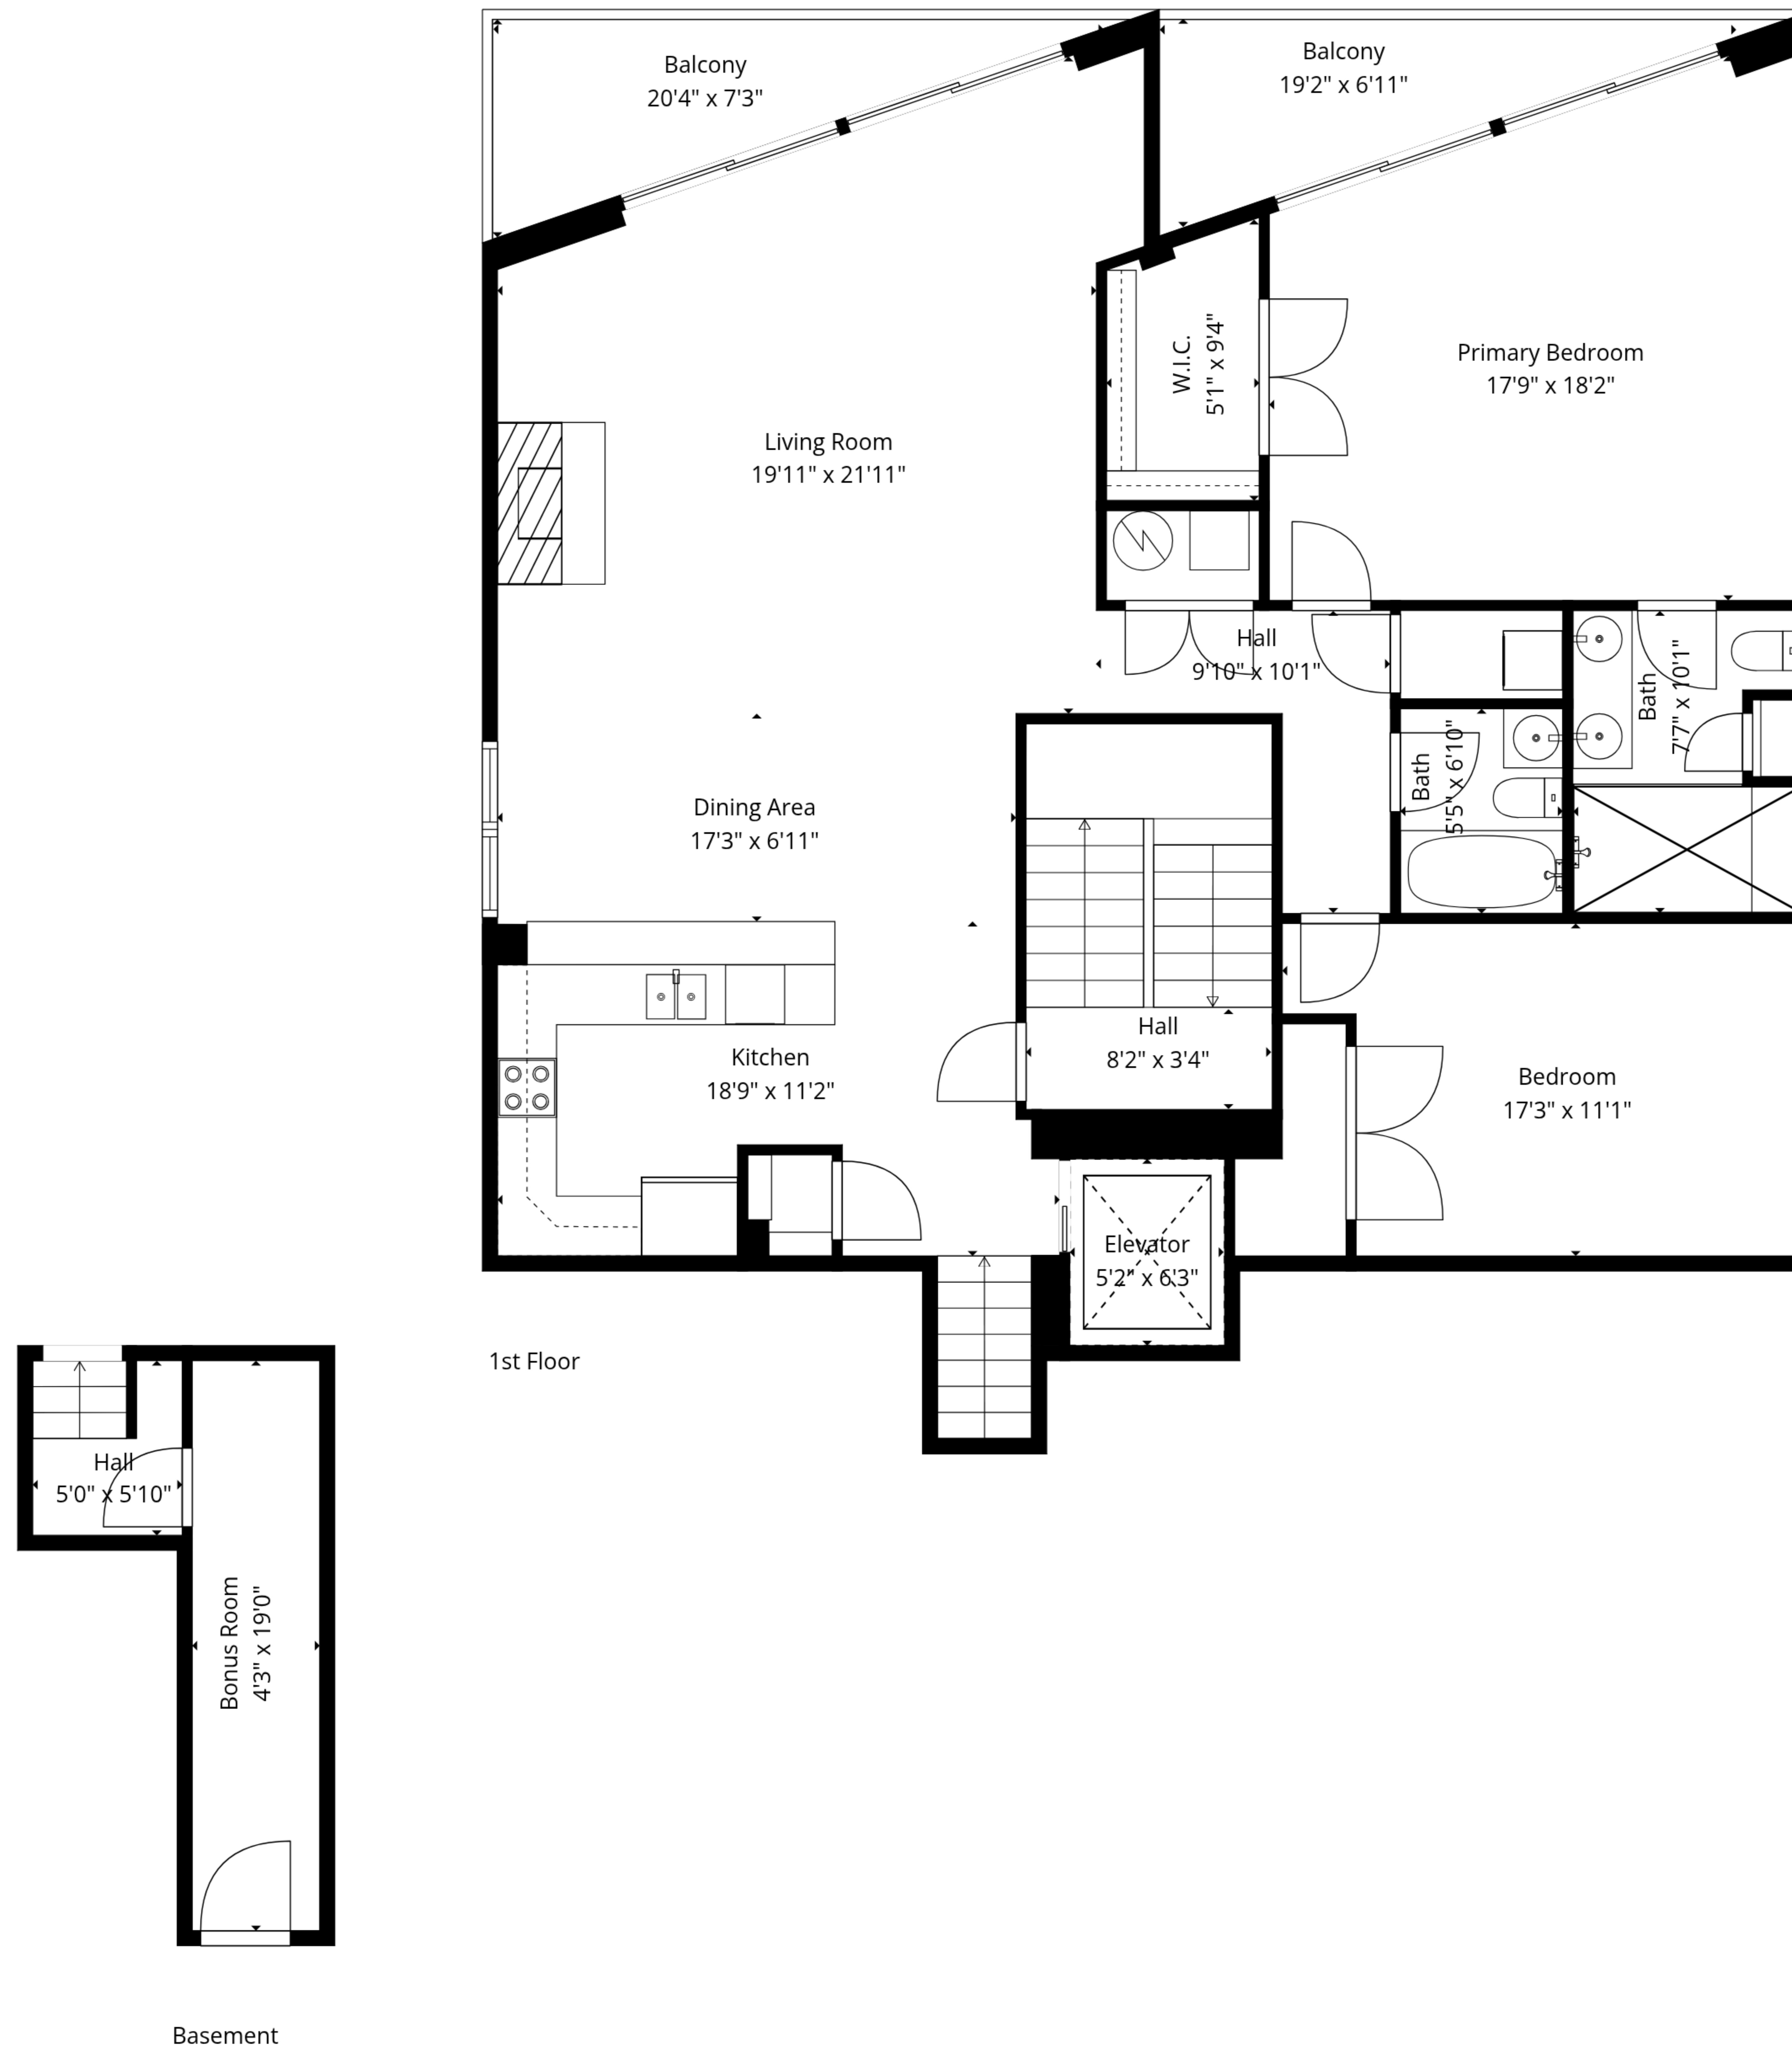

TOTAL: 1729 sq. ft

Basement: 112 sq. ft, 1st floor: 1617 sq. ft

EXCLUDED AREAS: ELEVATOR: 32 sq. ft, BALCONY: 154 sq. ft, WALLS: 122 sq. ft

TOTAL: 1729 sq. ft

Basement: 112 sq. ft, 1st floor: 1617 sq. ft

EXCLUDED AREAS: ELEVATOR: 32 sq. ft, BALCONY: 154 sq. ft, WALLS: 122 sq. ft

TOTAL: 1729 sq. ft
 Basement: 112 sq. ft, 1st floor: 1617 sq. ft
 EXCLUDED AREAS: ELEVATOR: 32 sq. ft, BALCONY: 154 sq. ft, WALLS: 122 sq. ft