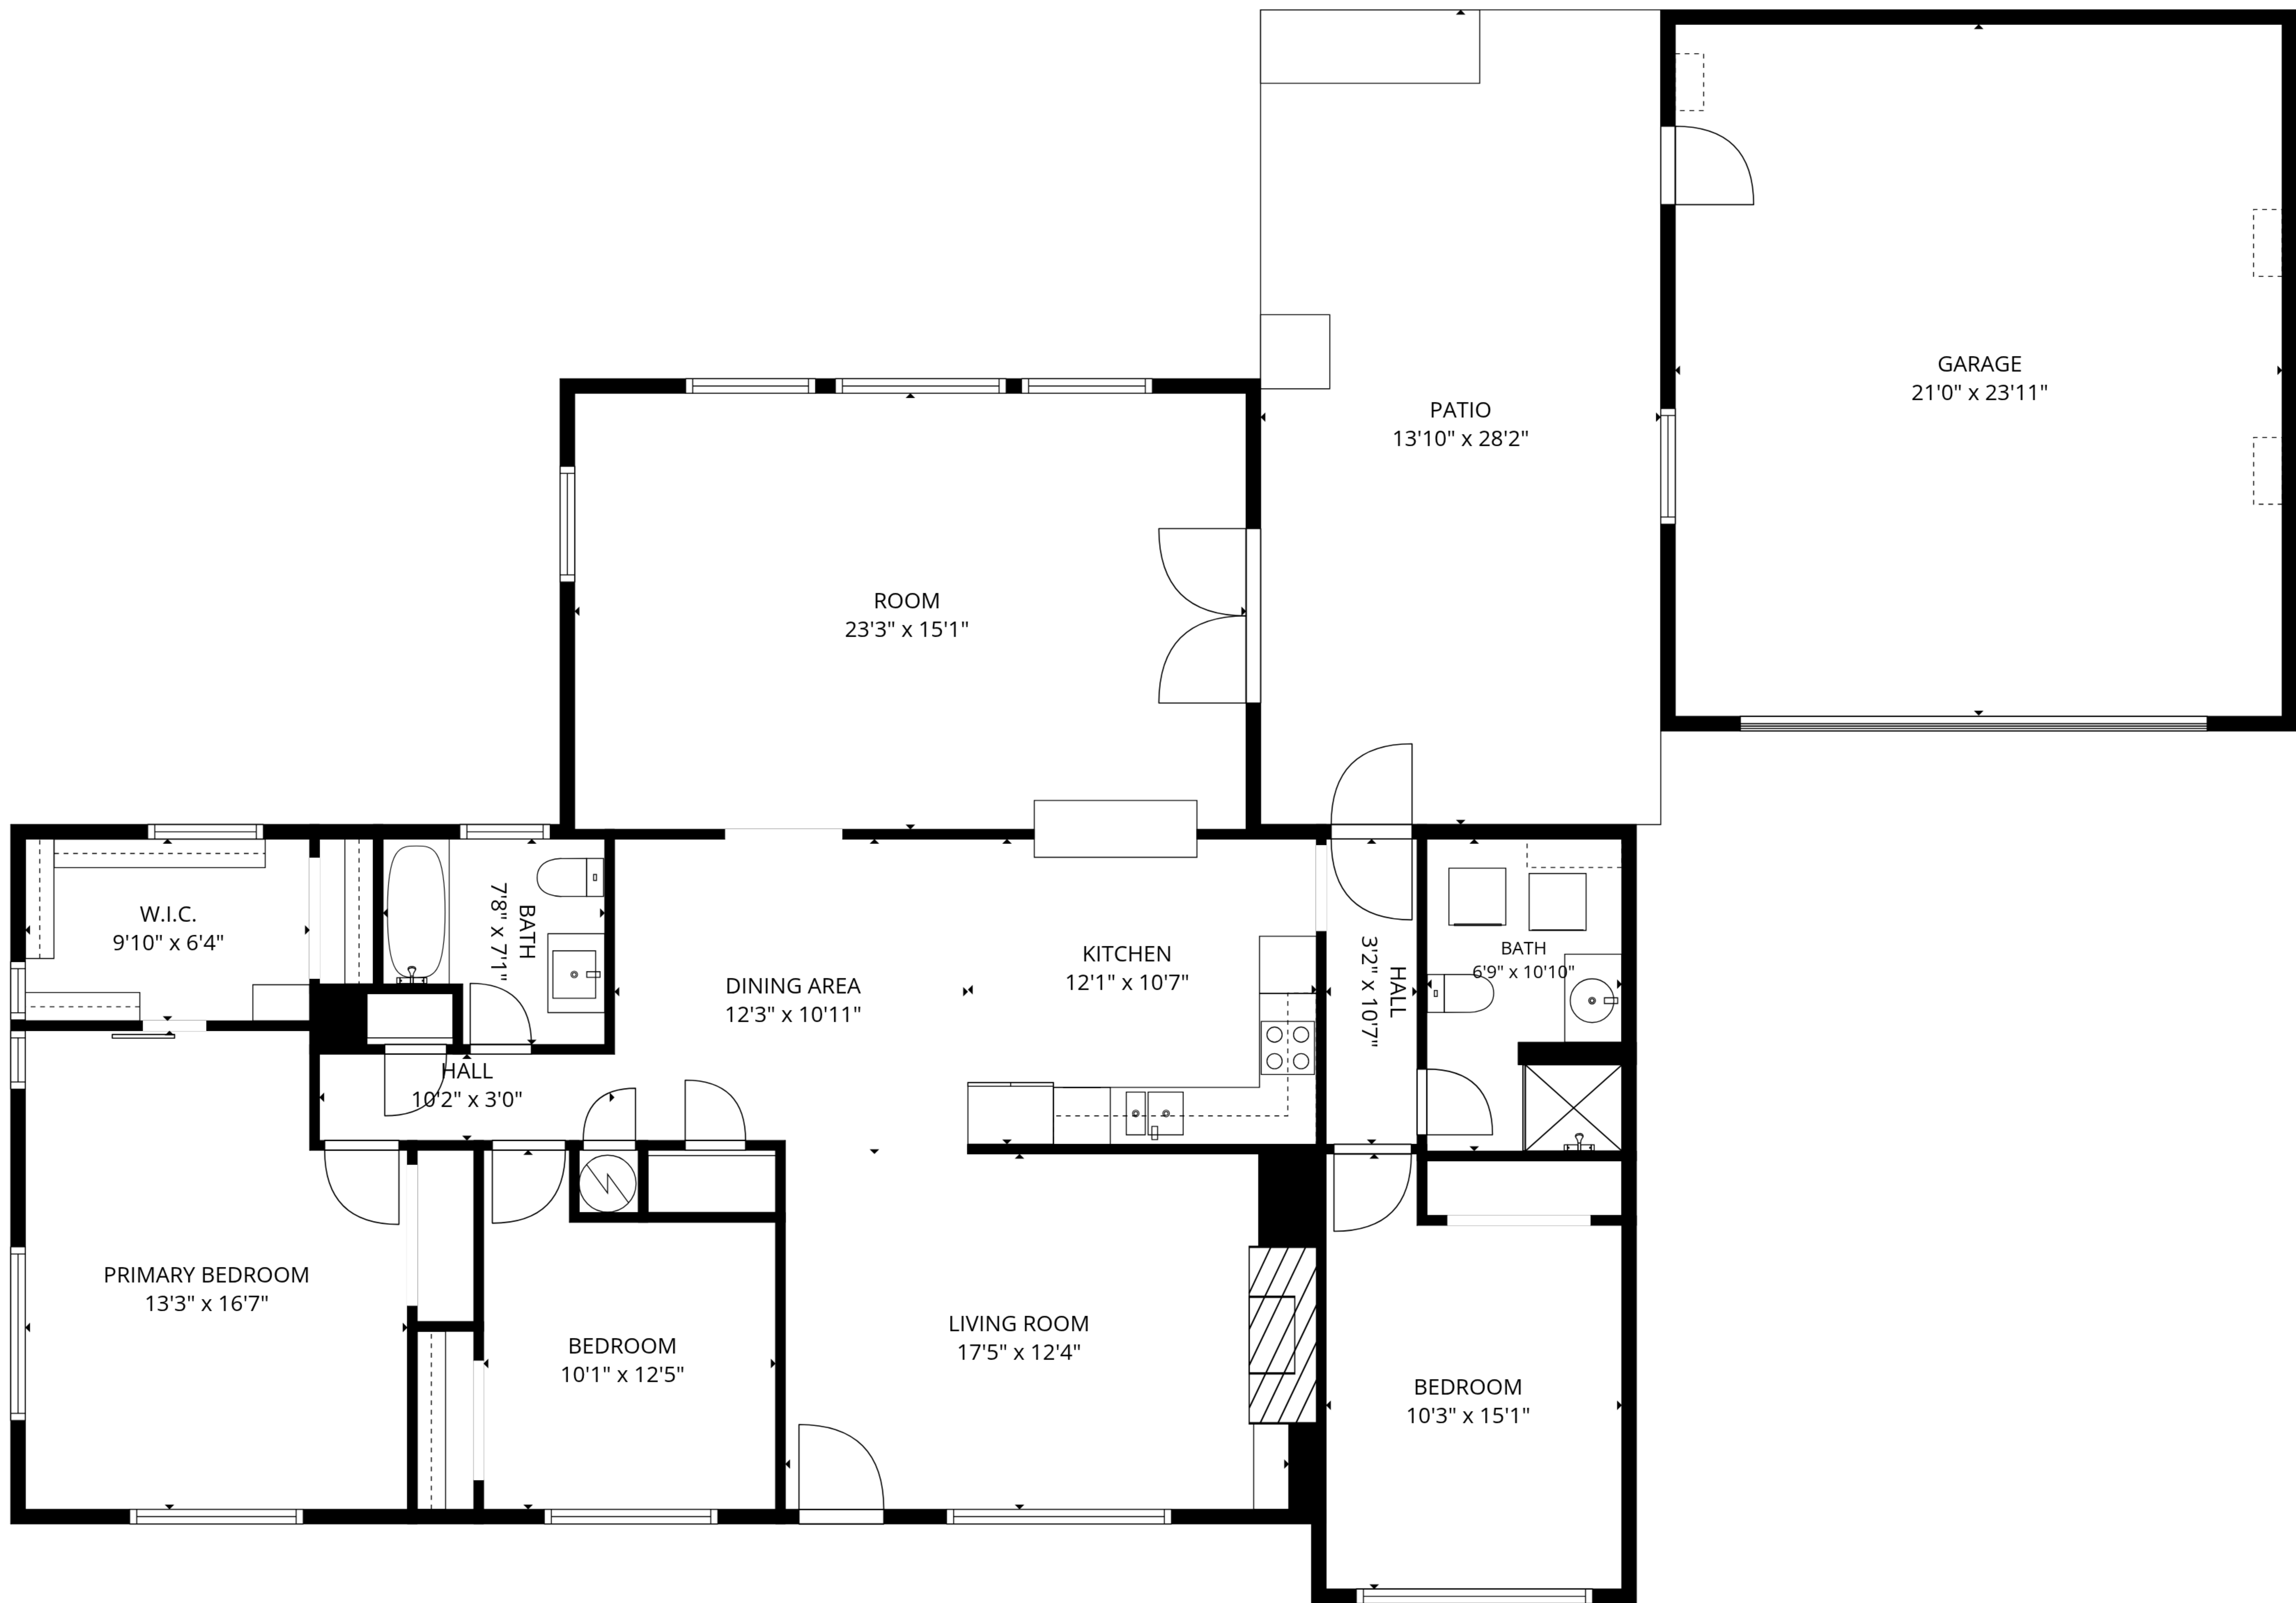

TOTAL: 1666 sq. ft
 1st floor: 1666 sq. ft
 EXCLUDED AREAS: PATIO: 390 sq. ft, GARAGE: 502 sq. ft, WALLS: 144 sq. ft

SIZES AND DIMENSIONS ARE APPROXIMATE, ACTUAL MAY VARY.

TOTAL: 1666 sq. ft
 1st floor: 1666 sq. ft
 EXCLUDED AREAS: PATIO: 390 sq. ft, GARAGE: 502 sq. ft, WALLS: 144 sq. ft

SIZES AND DIMENSIONS ARE APPROXIMATE, ACTUAL MAY VARY.