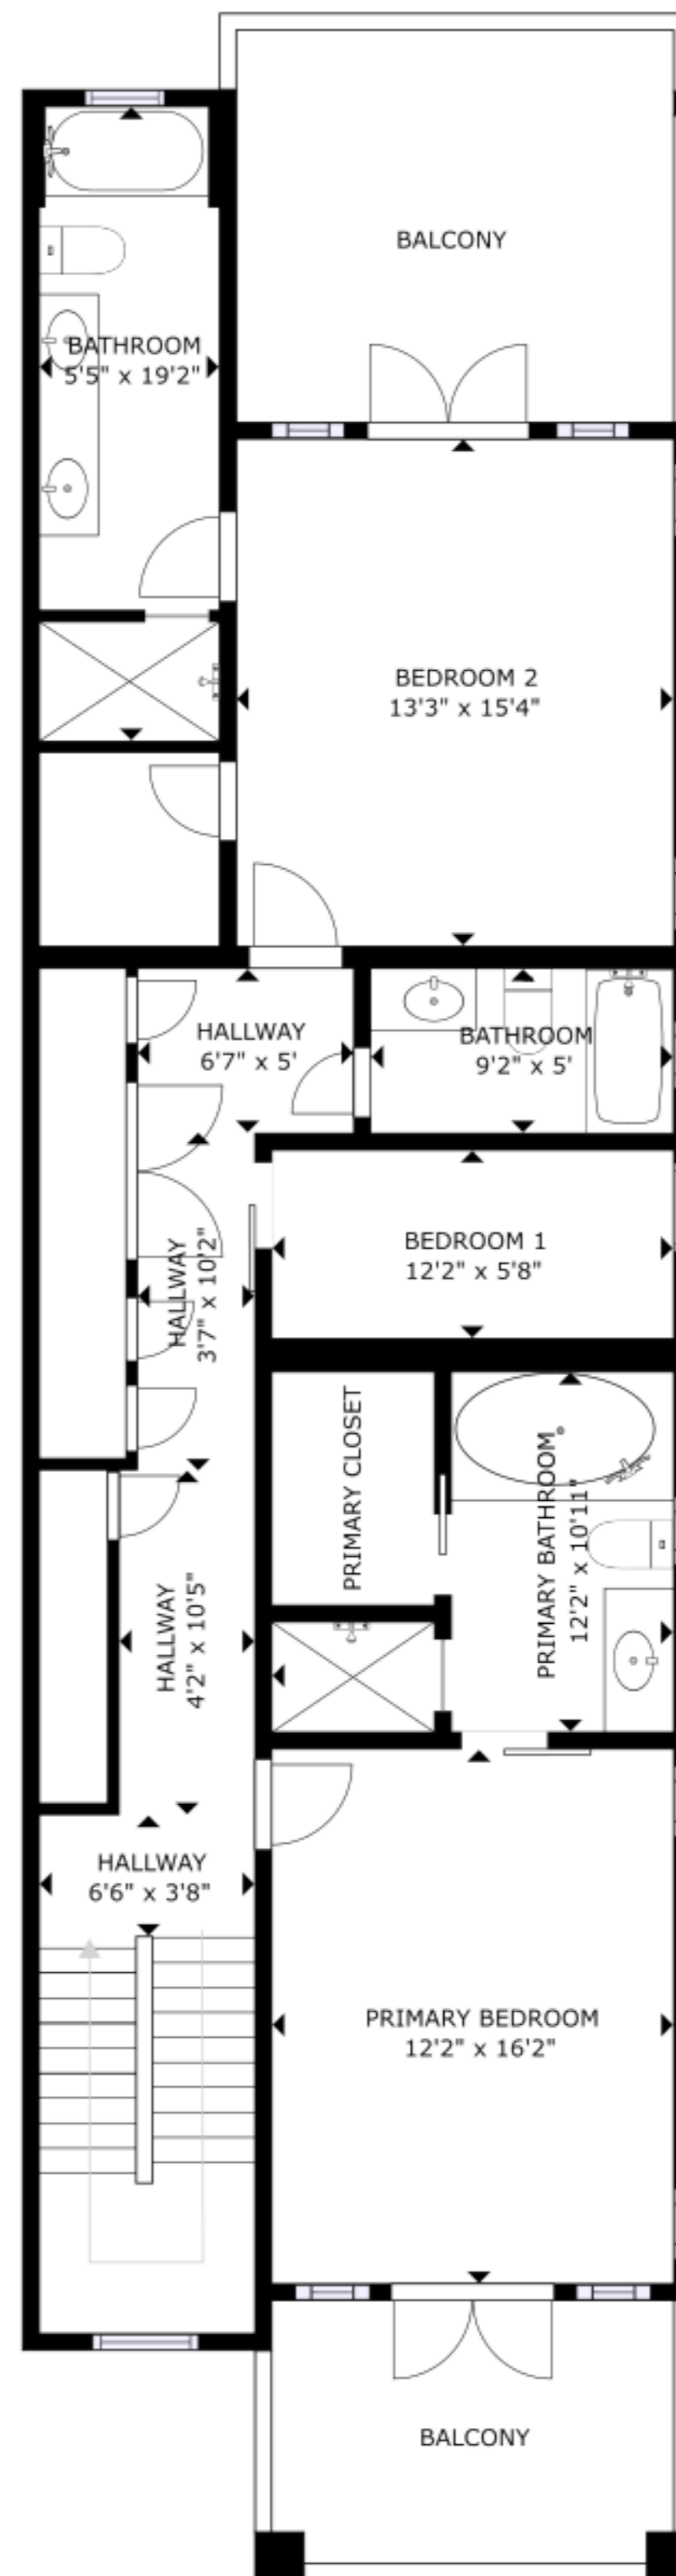

FLOOR 1

FLOOR 2

FLOOR 3

FLOOR 4

GROSS INTERNAL AREA
 FLOOR 1: 628 sq ft, FLOOR 2: 1132 sq ft, FLOOR 3: 1127 sq ft
 TOTAL: 2887 sq ft
 SIZES AND DIMENSIONS ARE APPROXIMATE, ACTUAL MAY VARY.