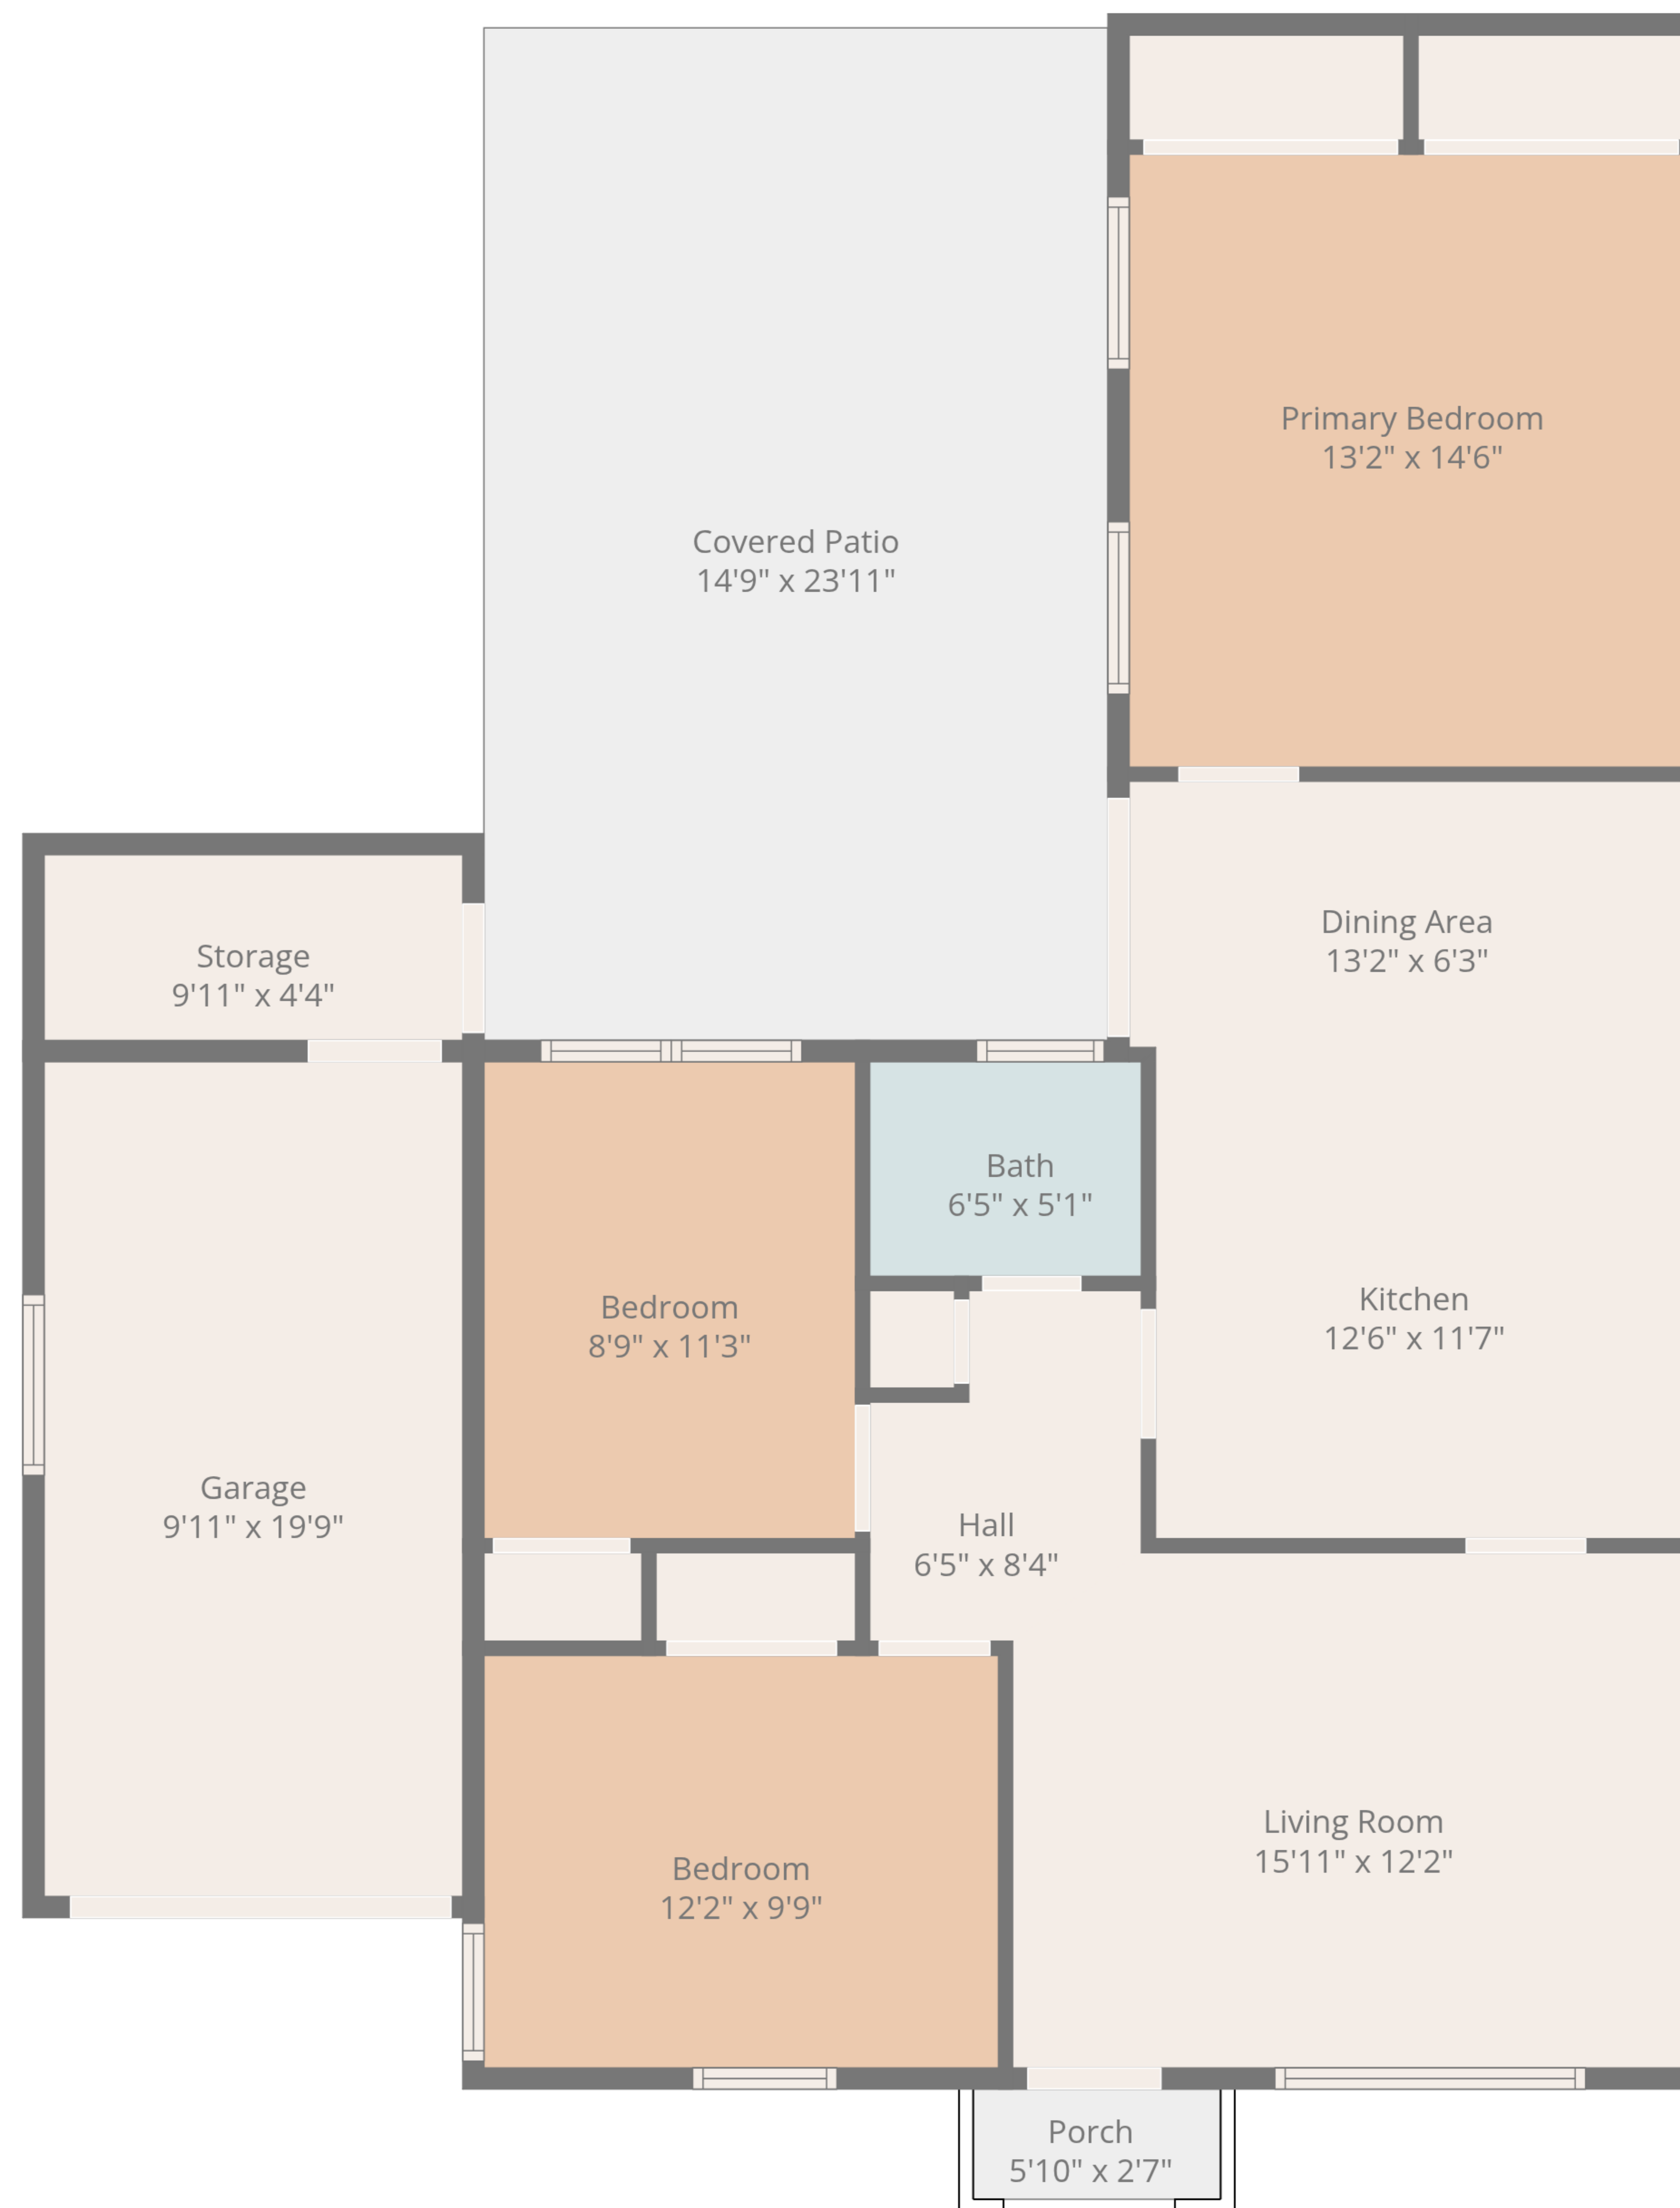

Total: 995 sq. ft

1st Floor: 995 sq. ft

Excluded Areas: Porch: 15 sq. Ft, Covered Patio: 353 sq. Ft, Garage: 195 sq. Ft,
Storage: 43 sq. Ft, Walls: 110 sq. ft

Total: 995 sq. ft

1st Floor: 995 sq. ft

Excluded Areas: Porch: 15 sq. Ft, Covered Patio: 353 sq. Ft, Garage: 195 sq. Ft,
Storage: 43 sq. Ft, Walls: 110 sq. ft