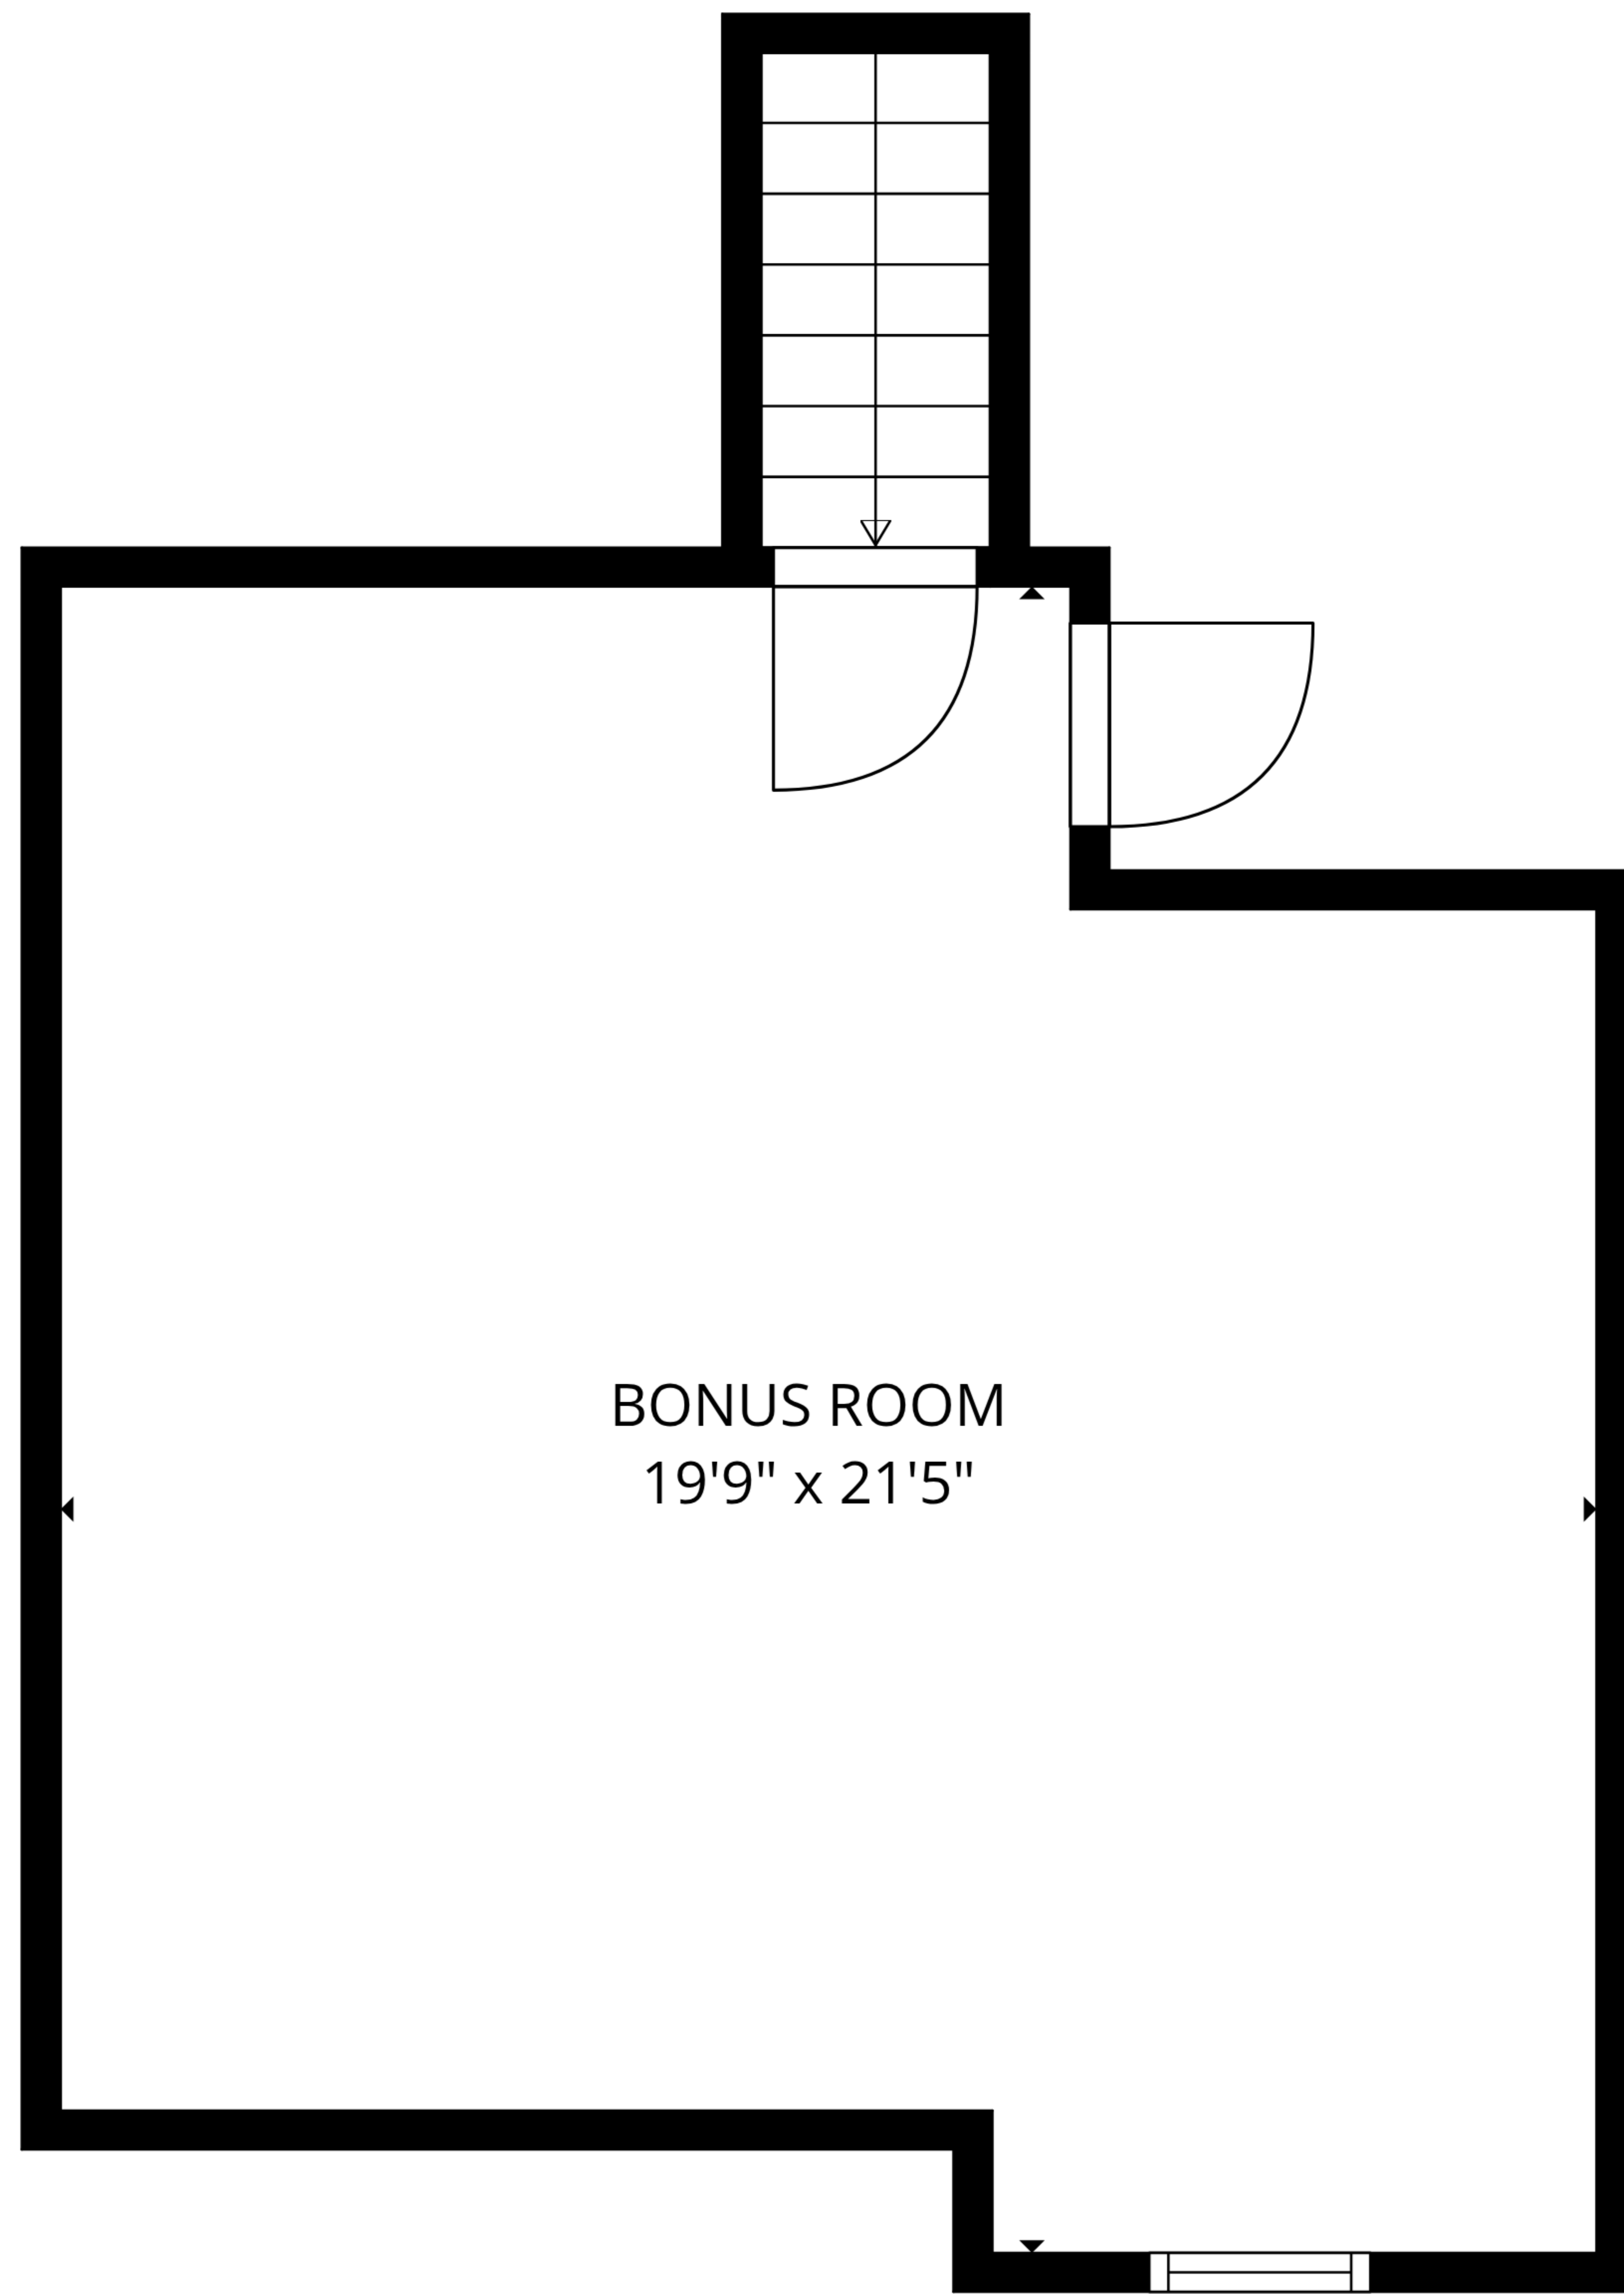

**TOTAL: 2792 sq. ft**

1st floor: 2515 sq. ft, 2nd floor: 277 sq. ft

EXCLUDED AREAS: GARAGE: 867 sq. ft, PORCH: 171 sq. ft, PATIO: 214 sq. ft,

LOW CEILING: 23 sq. ft, WALLS: 221 sq. ft

**TOTAL: 2792 sq. ft**

1st floor: 2515 sq. ft, 2nd floor: 277 sq. ft

EXCLUDED AREAS: GARAGE: 867 sq. ft, PORCH: 171 sq. ft, PATIO: 214 sq. ft,

LOW CEILING: 23 sq. ft, WALLS: 221 sq. ft

1st floor

2nd floor

**TOTAL: 2792 sq. ft**  
 1st floor: 2515 sq. ft, 2nd floor: 277 sq. ft  
 EXCLUDED AREAS: GARAGE: 867 sq. ft, PORCH: 171 sq. ft, PATIO: 214 sq. ft,  
 LOW CEILING: 23 sq. ft, WALLS: 221 sq. ft