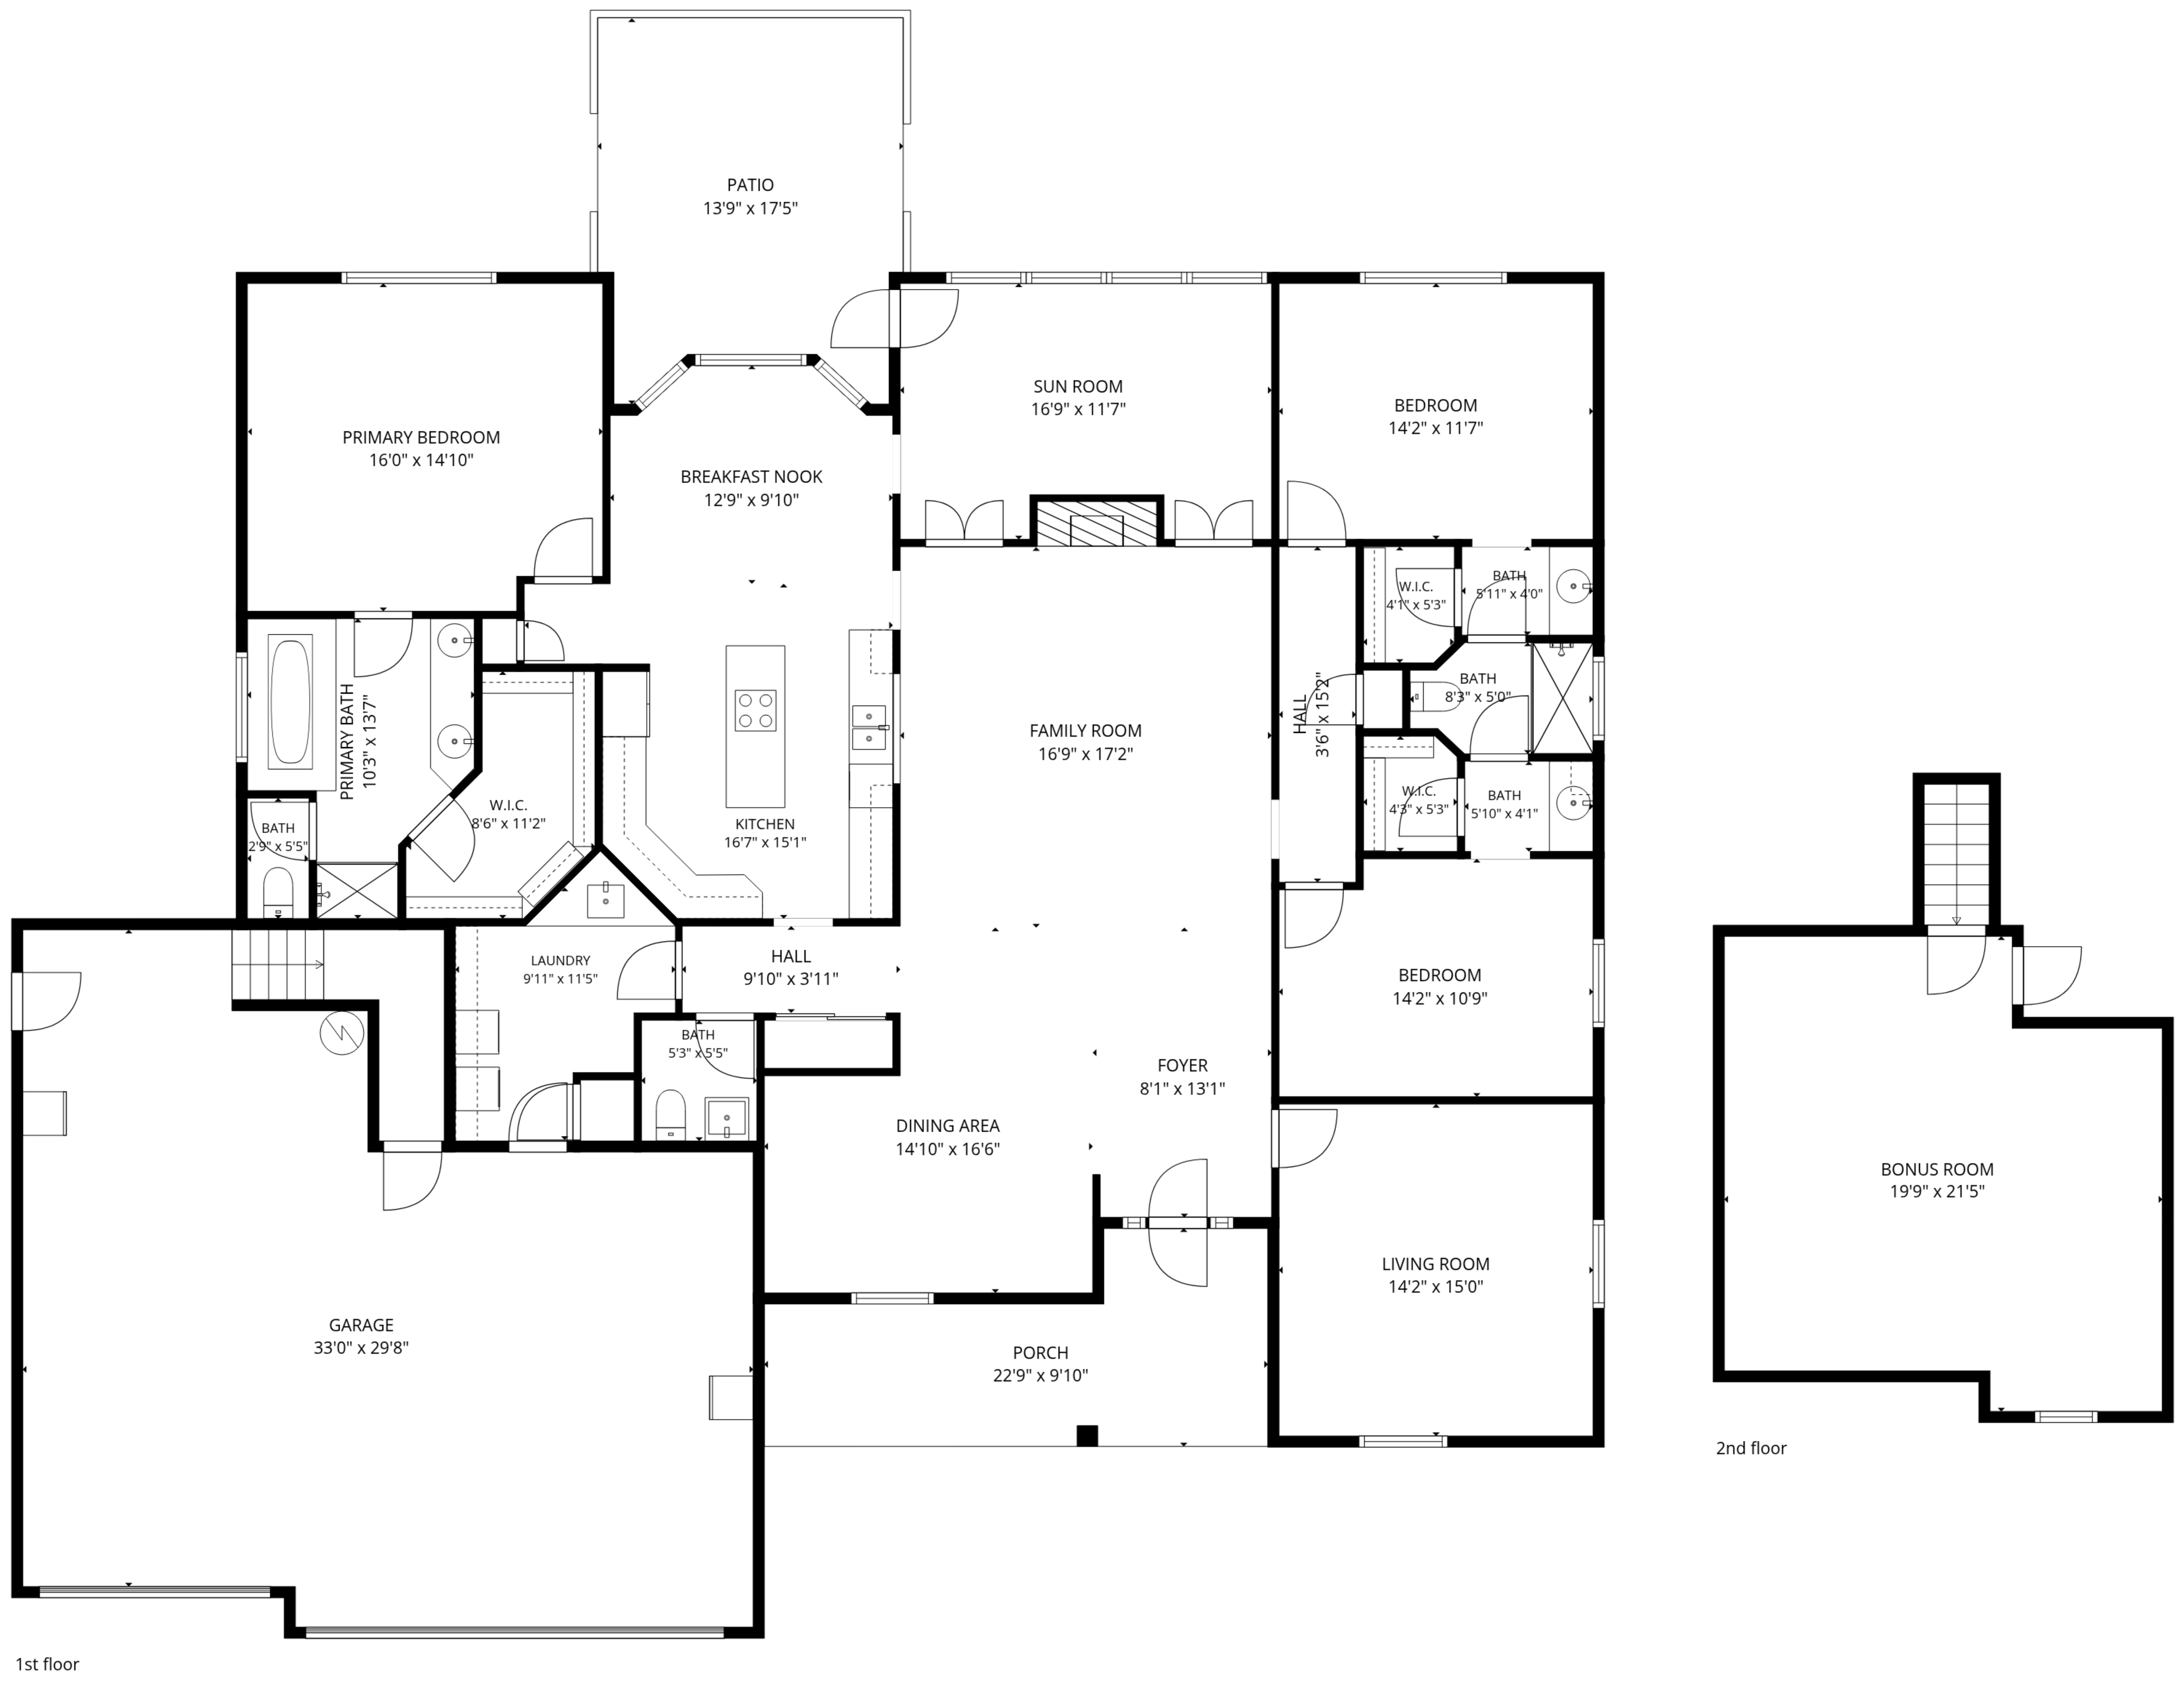

**TOTAL: 2792 sq. ft**

1st floor: 2515 sq. ft, 2nd floor: 277 sq. ft

EXCLUDED AREAS: GARAGE: 867 sq. ft, PORCH: 171 sq. ft, PATIO: 214 sq. ft,

LOW CEILING: 23 sq. ft, WALLS: 221 sq. ft

**TOTAL: 2792 sq. ft**

1st floor: 2515 sq. ft, 2nd floor: 277 sq. ft

EXCLUDED AREAS: GARAGE: 867 sq. ft, PORCH: 171 sq. ft, PATIO: 214 sq. ft,

LOW CEILING: 23 sq. ft, WALLS: 221 sq. ft

1st floor

2nd floor

**TOTAL: 2792 sq. ft**  
 1st floor: 2515 sq. ft, 2nd floor: 277 sq. ft  
 EXCLUDED AREAS: GARAGE: 867 sq. ft, PORCH: 171 sq. ft, PATIO: 214 sq. ft,  
 LOW CEILING: 23 sq. ft, WALLS: 221 sq. ft