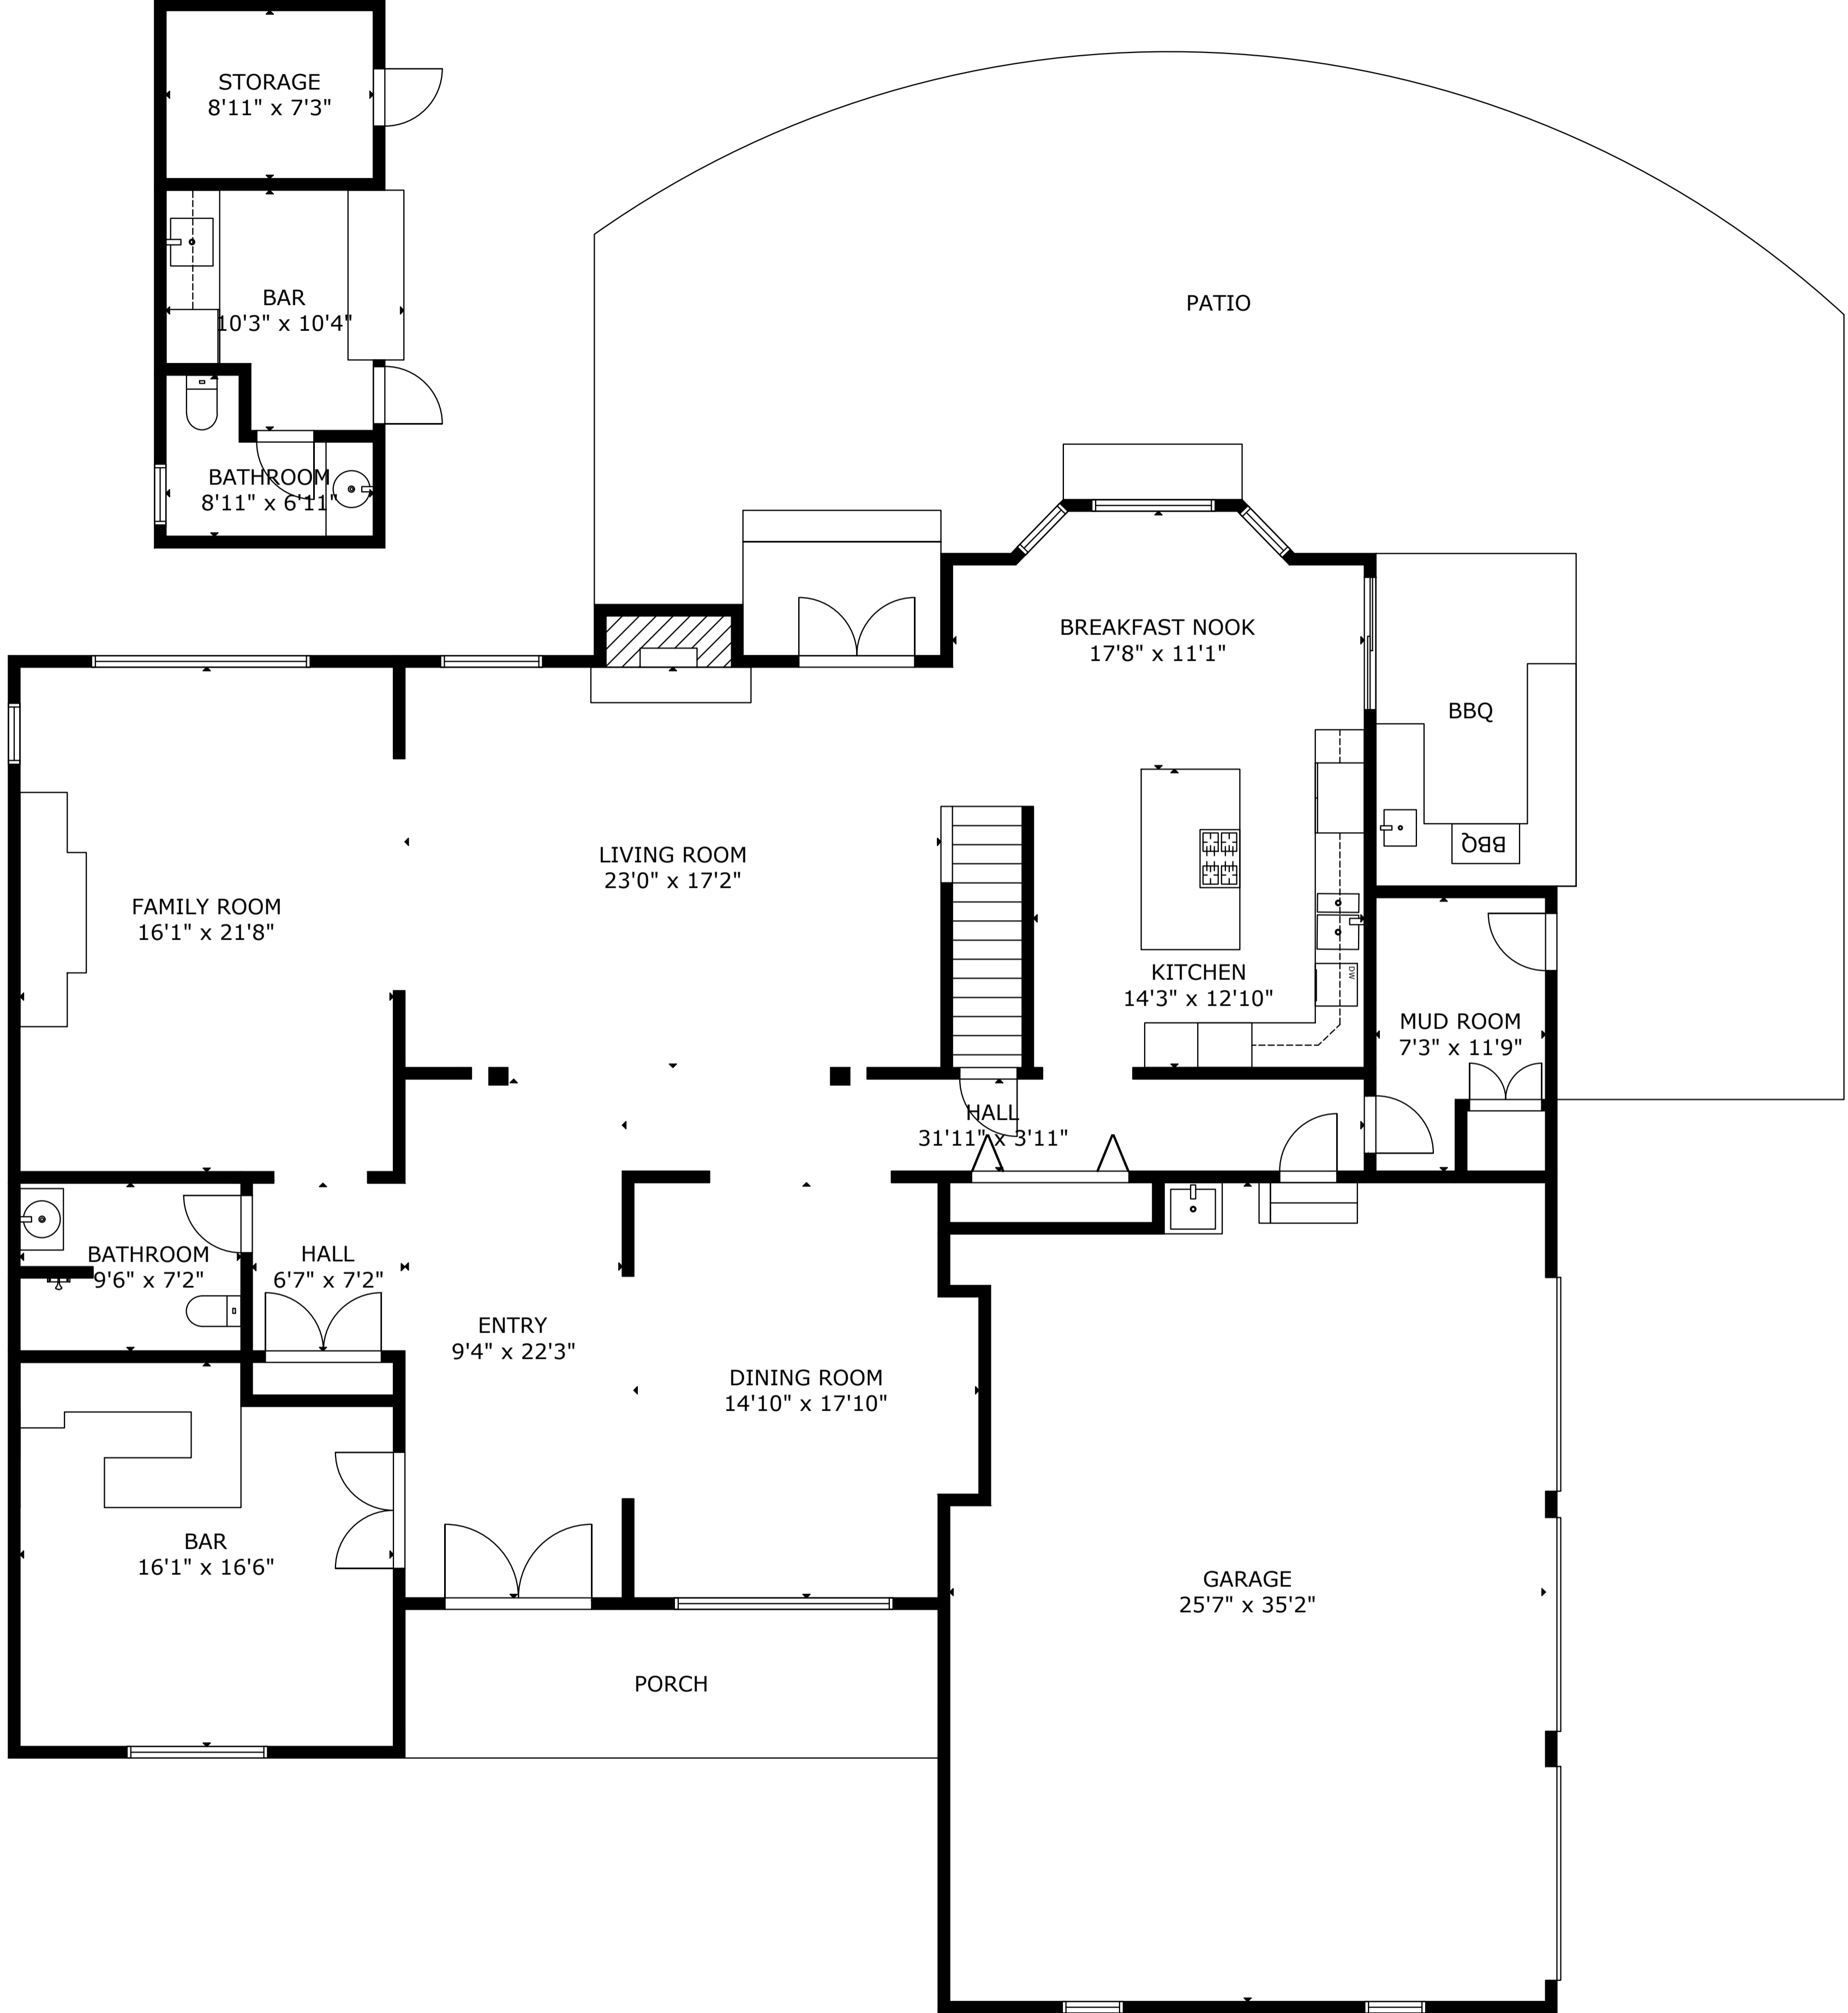

# 67 McIntosh Dr, Mahwah

GROSS INTERNAL AREA

TOTAL: 7,176 sq.ft

LOWER FLOOR: 2,162 sq.ft, MAIN FLOOR: 2,313 sq.ft

SECOND FLOOR: 2,701 sq.ft

EXCLUDED AREAS: GARAGE: 863 sq.ft, GUEST HOUSE: 211 sq.ft

SIZE AND DIMENSIONS ARE APPROXIMATE, ACTUAL MAY VARY