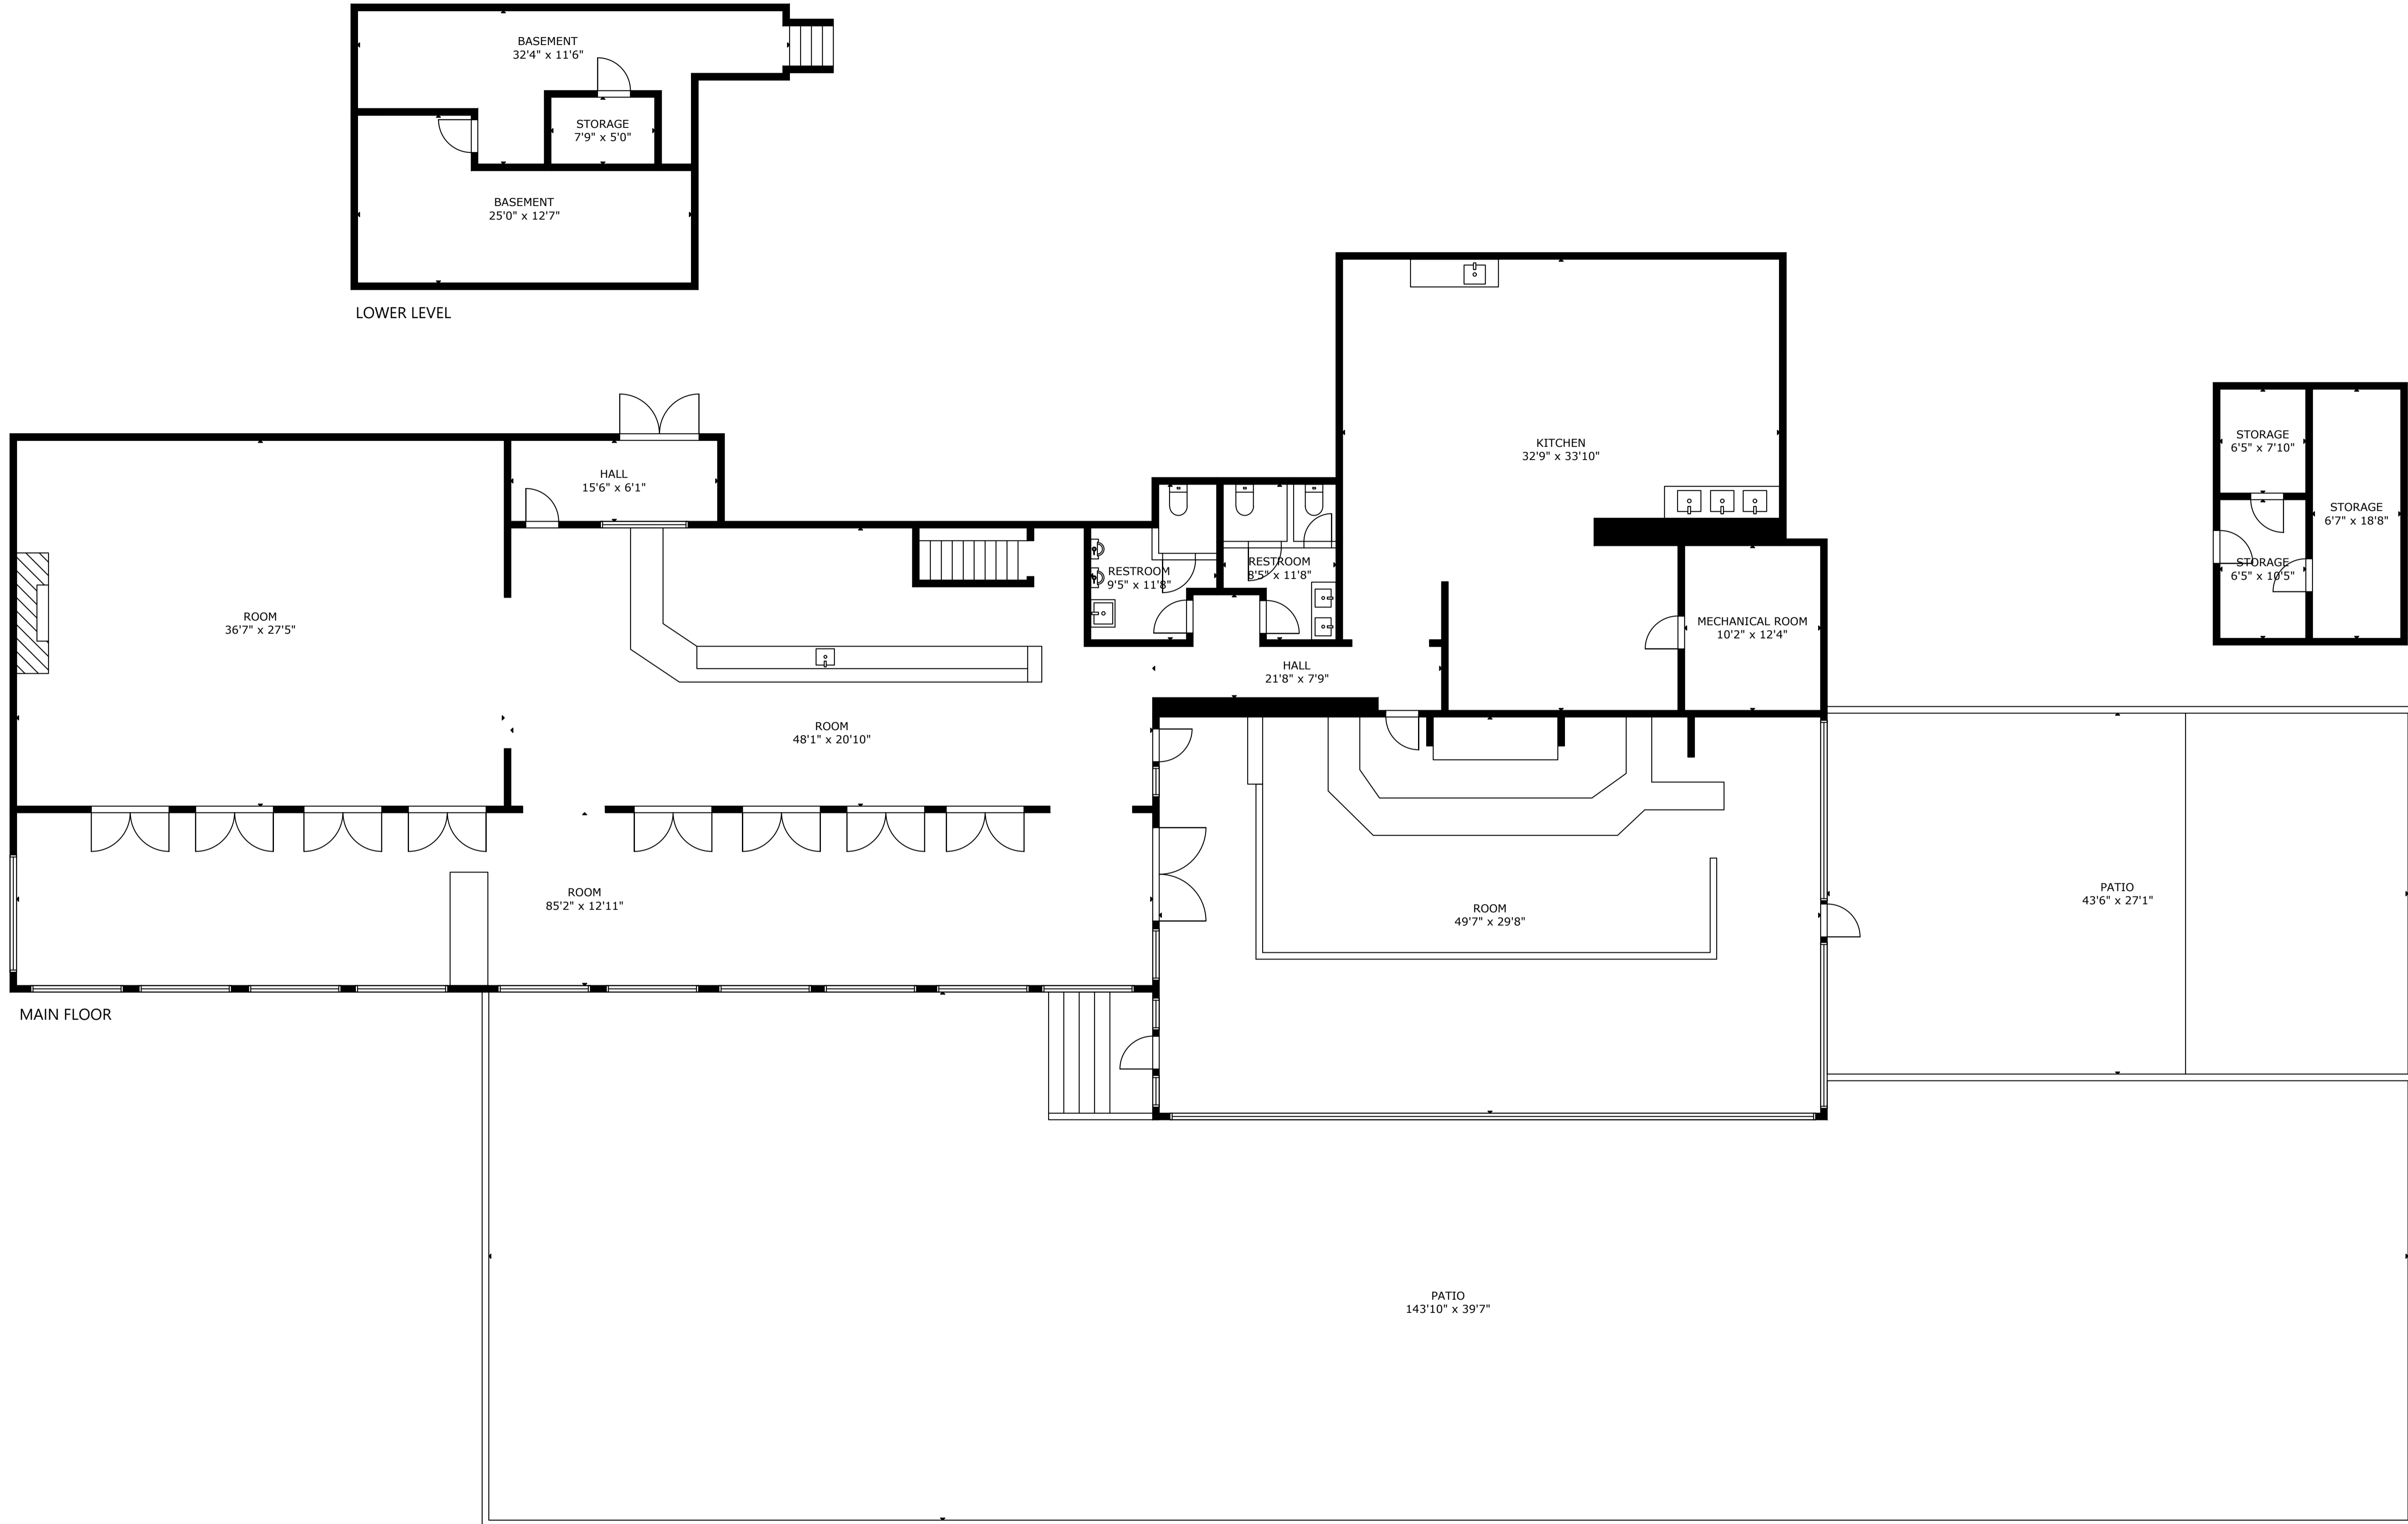

1257 River Rd, , Edgewater, NJ, 07020, United States

GROSS INTERNAL AREA
TOTAL: 6,709 sq ft

LOWER LEVEL: 554 sq ft, MAIN FLOOR: 6,155 sq ft

EXCLUDED AREAS: STORAGE: 253 sq ft, PATIO: 6,118 sq ft

THIS FLOOR PLAN IS PROVIDED FOR ILLUSTRATION PURPOSES ONLY WITH THE PERMISSION OF THE SELLER. ROOM POSITIONS AND DIMENSIONS ARE APPROXIMATE AND ARE NOT GUARANTEED TO BE EXACT OR TO SCALE. THE BUYER SHOULD CONFIRM MEASUREMENTS FOR ACCURACY.