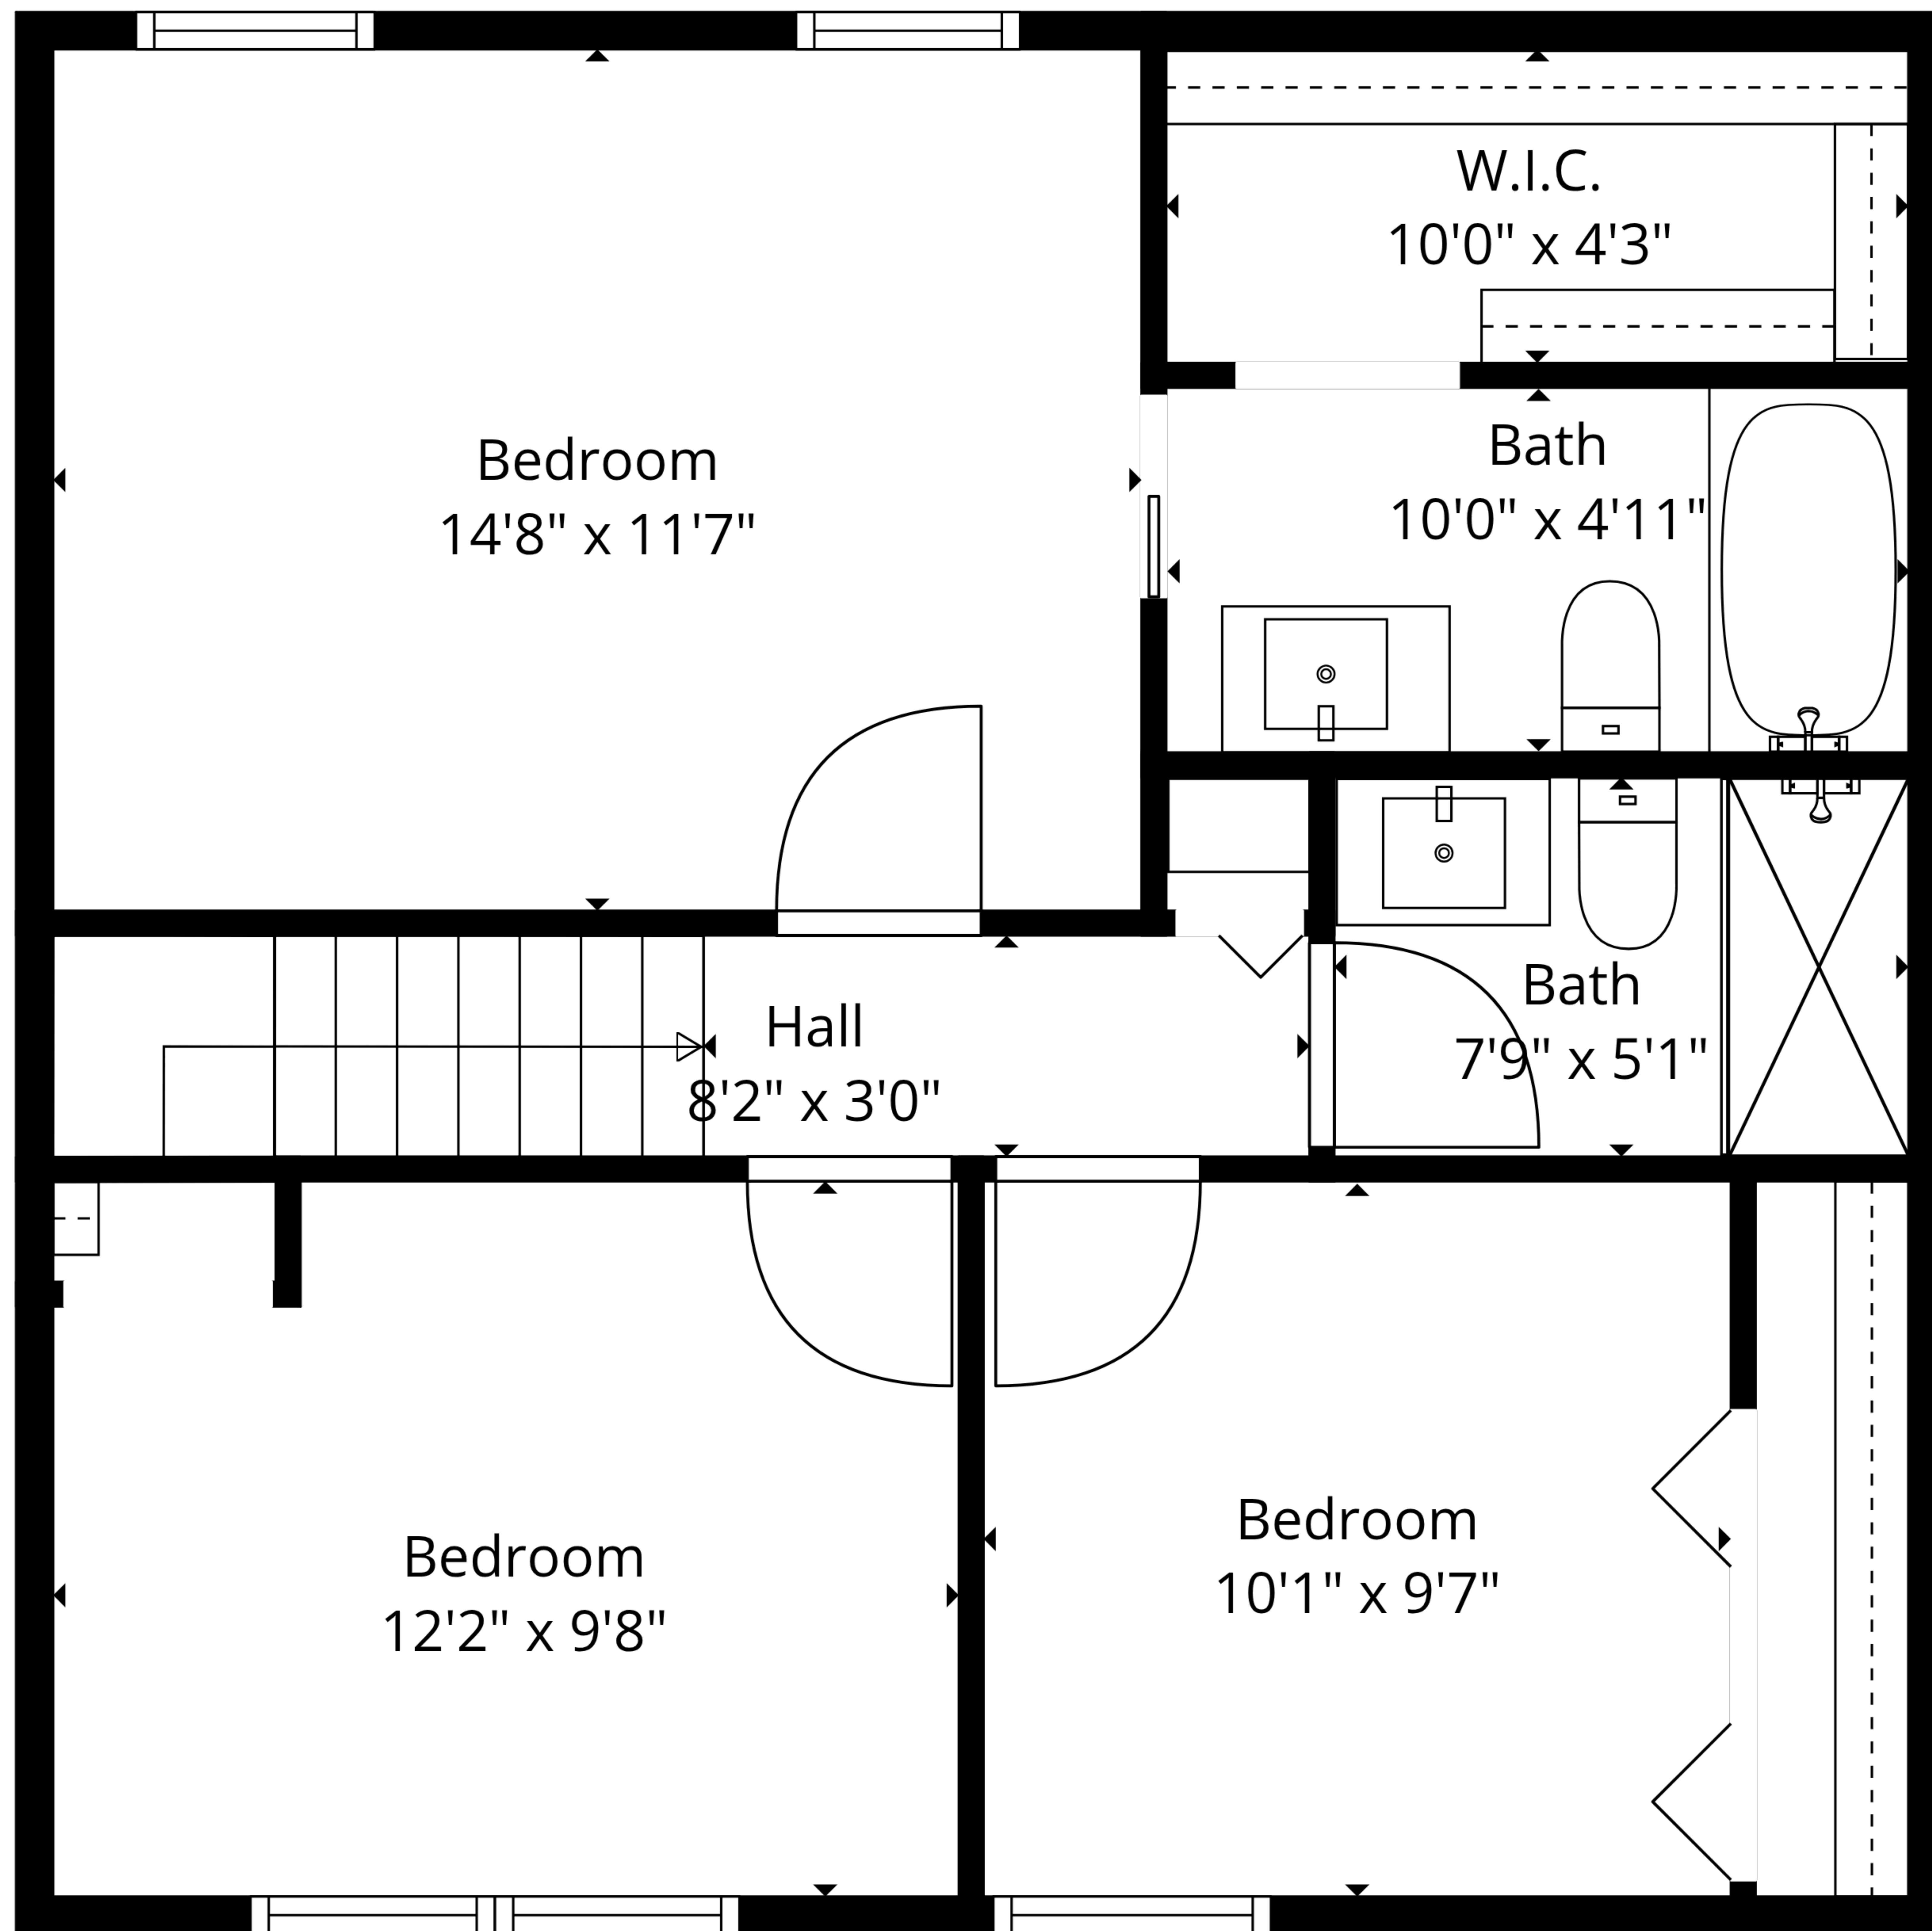

TOTAL: 1882 sq. ft

1st floor: 1260 sq. ft, 2nd floor: 622 sq. ft

EXCLUDED AREAS: GARAGE: 376 sq. ft, BAY WINDOW: 8 sq. ft, WALLS: 160 sq. ft

TOTAL: 1882 sq. ft

1st floor: 1260 sq. ft, 2nd floor: 622 sq. ft

EXCLUDED AREAS: GARAGE: 376 sq. ft, BAY WINDOW: 8 sq. ft, WALLS: 160 sq. ft

TOTAL: 1882 sq. ft

1st floor: 1260 sq. ft, 2nd floor: 622 sq. ft

EXCLUDED AREAS: GARAGE: 376 sq. ft, BAY WINDOW: 8 sq. ft, WALLS: 160 sq. ft