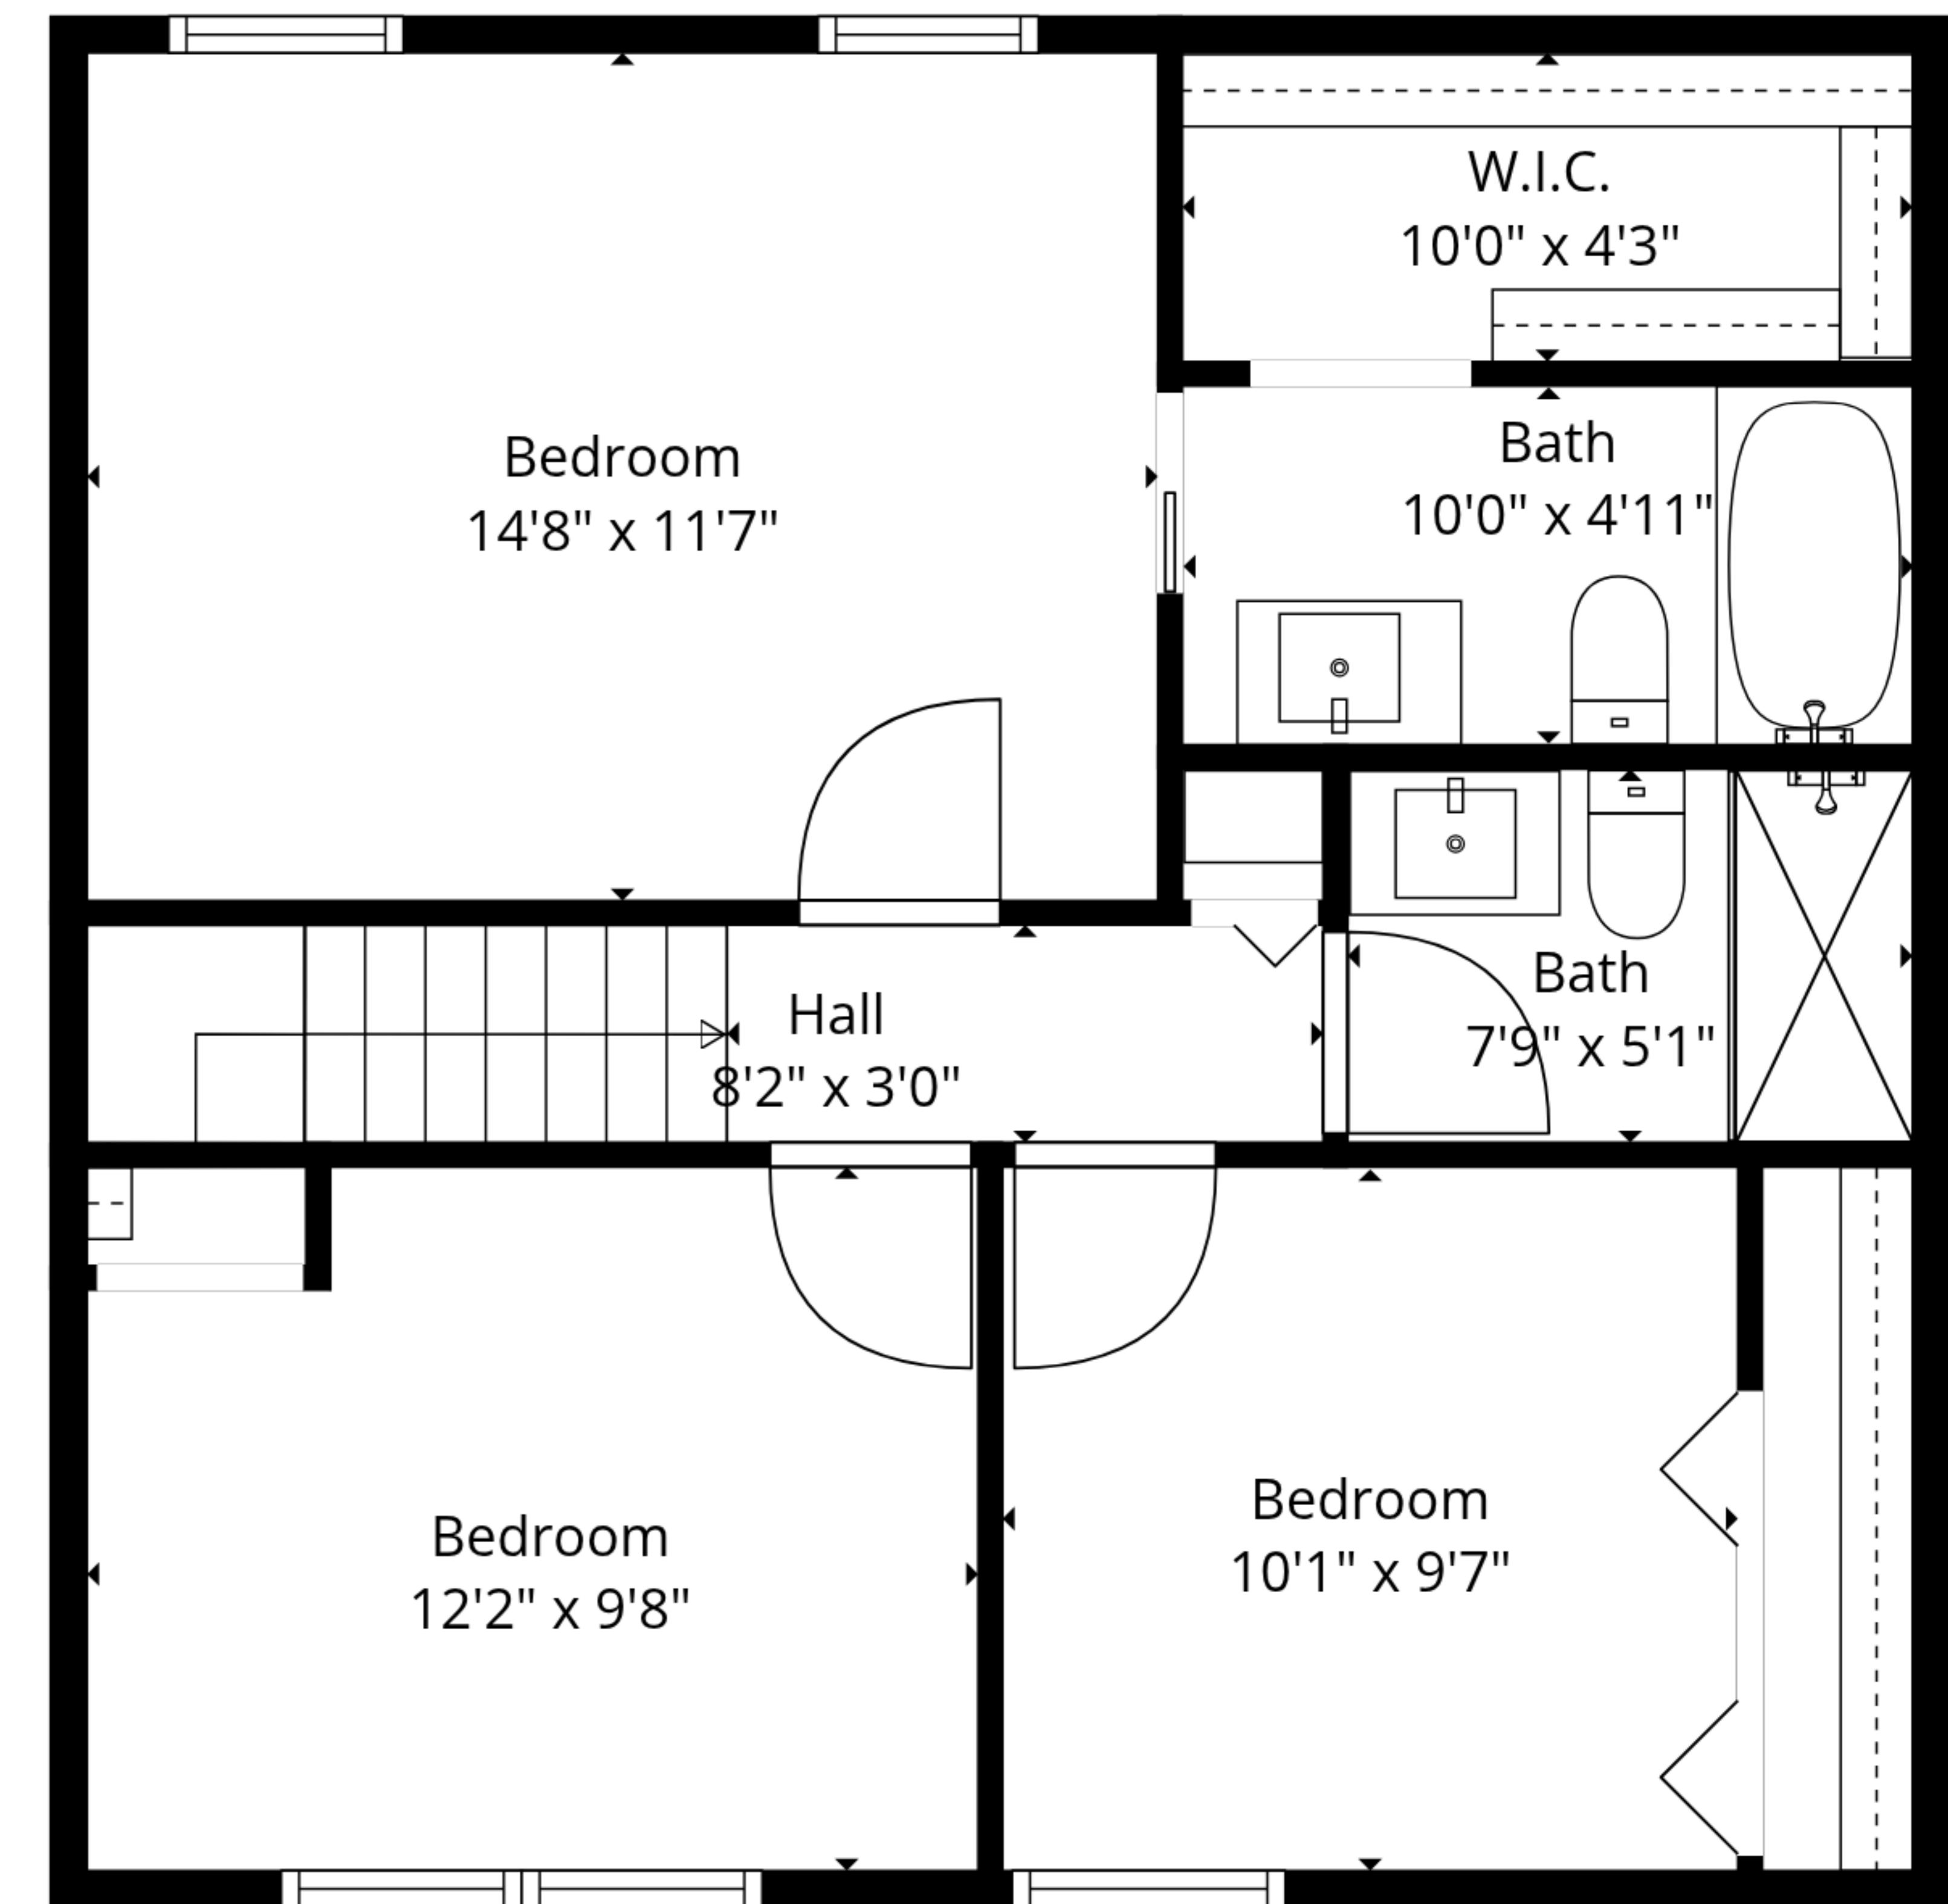

TOTAL: 1882 sq. ft

1st floor: 1260 sq. ft, 2nd floor: 622 sq. ft

EXCLUDED AREAS: GARAGE: 376 sq. ft, BAY WINDOW: 8 sq. ft, WALLS: 160 sq. ft

TOTAL: 1882 sq. ft

1st floor: 1260 sq. ft, 2nd floor: 622 sq. ft

EXCLUDED AREAS: GARAGE: 376 sq. ft, BAY WINDOW: 8 sq. ft, WALLS: 160 sq. ft

TOTAL: 1882 sq. ft

1st floor: 1260 sq. ft, 2nd floor: 622 sq. ft

EXCLUDED AREAS: GARAGE: 376 sq. ft, BAY WINDOW: 8 sq. ft, WALLS: 160 sq. ft