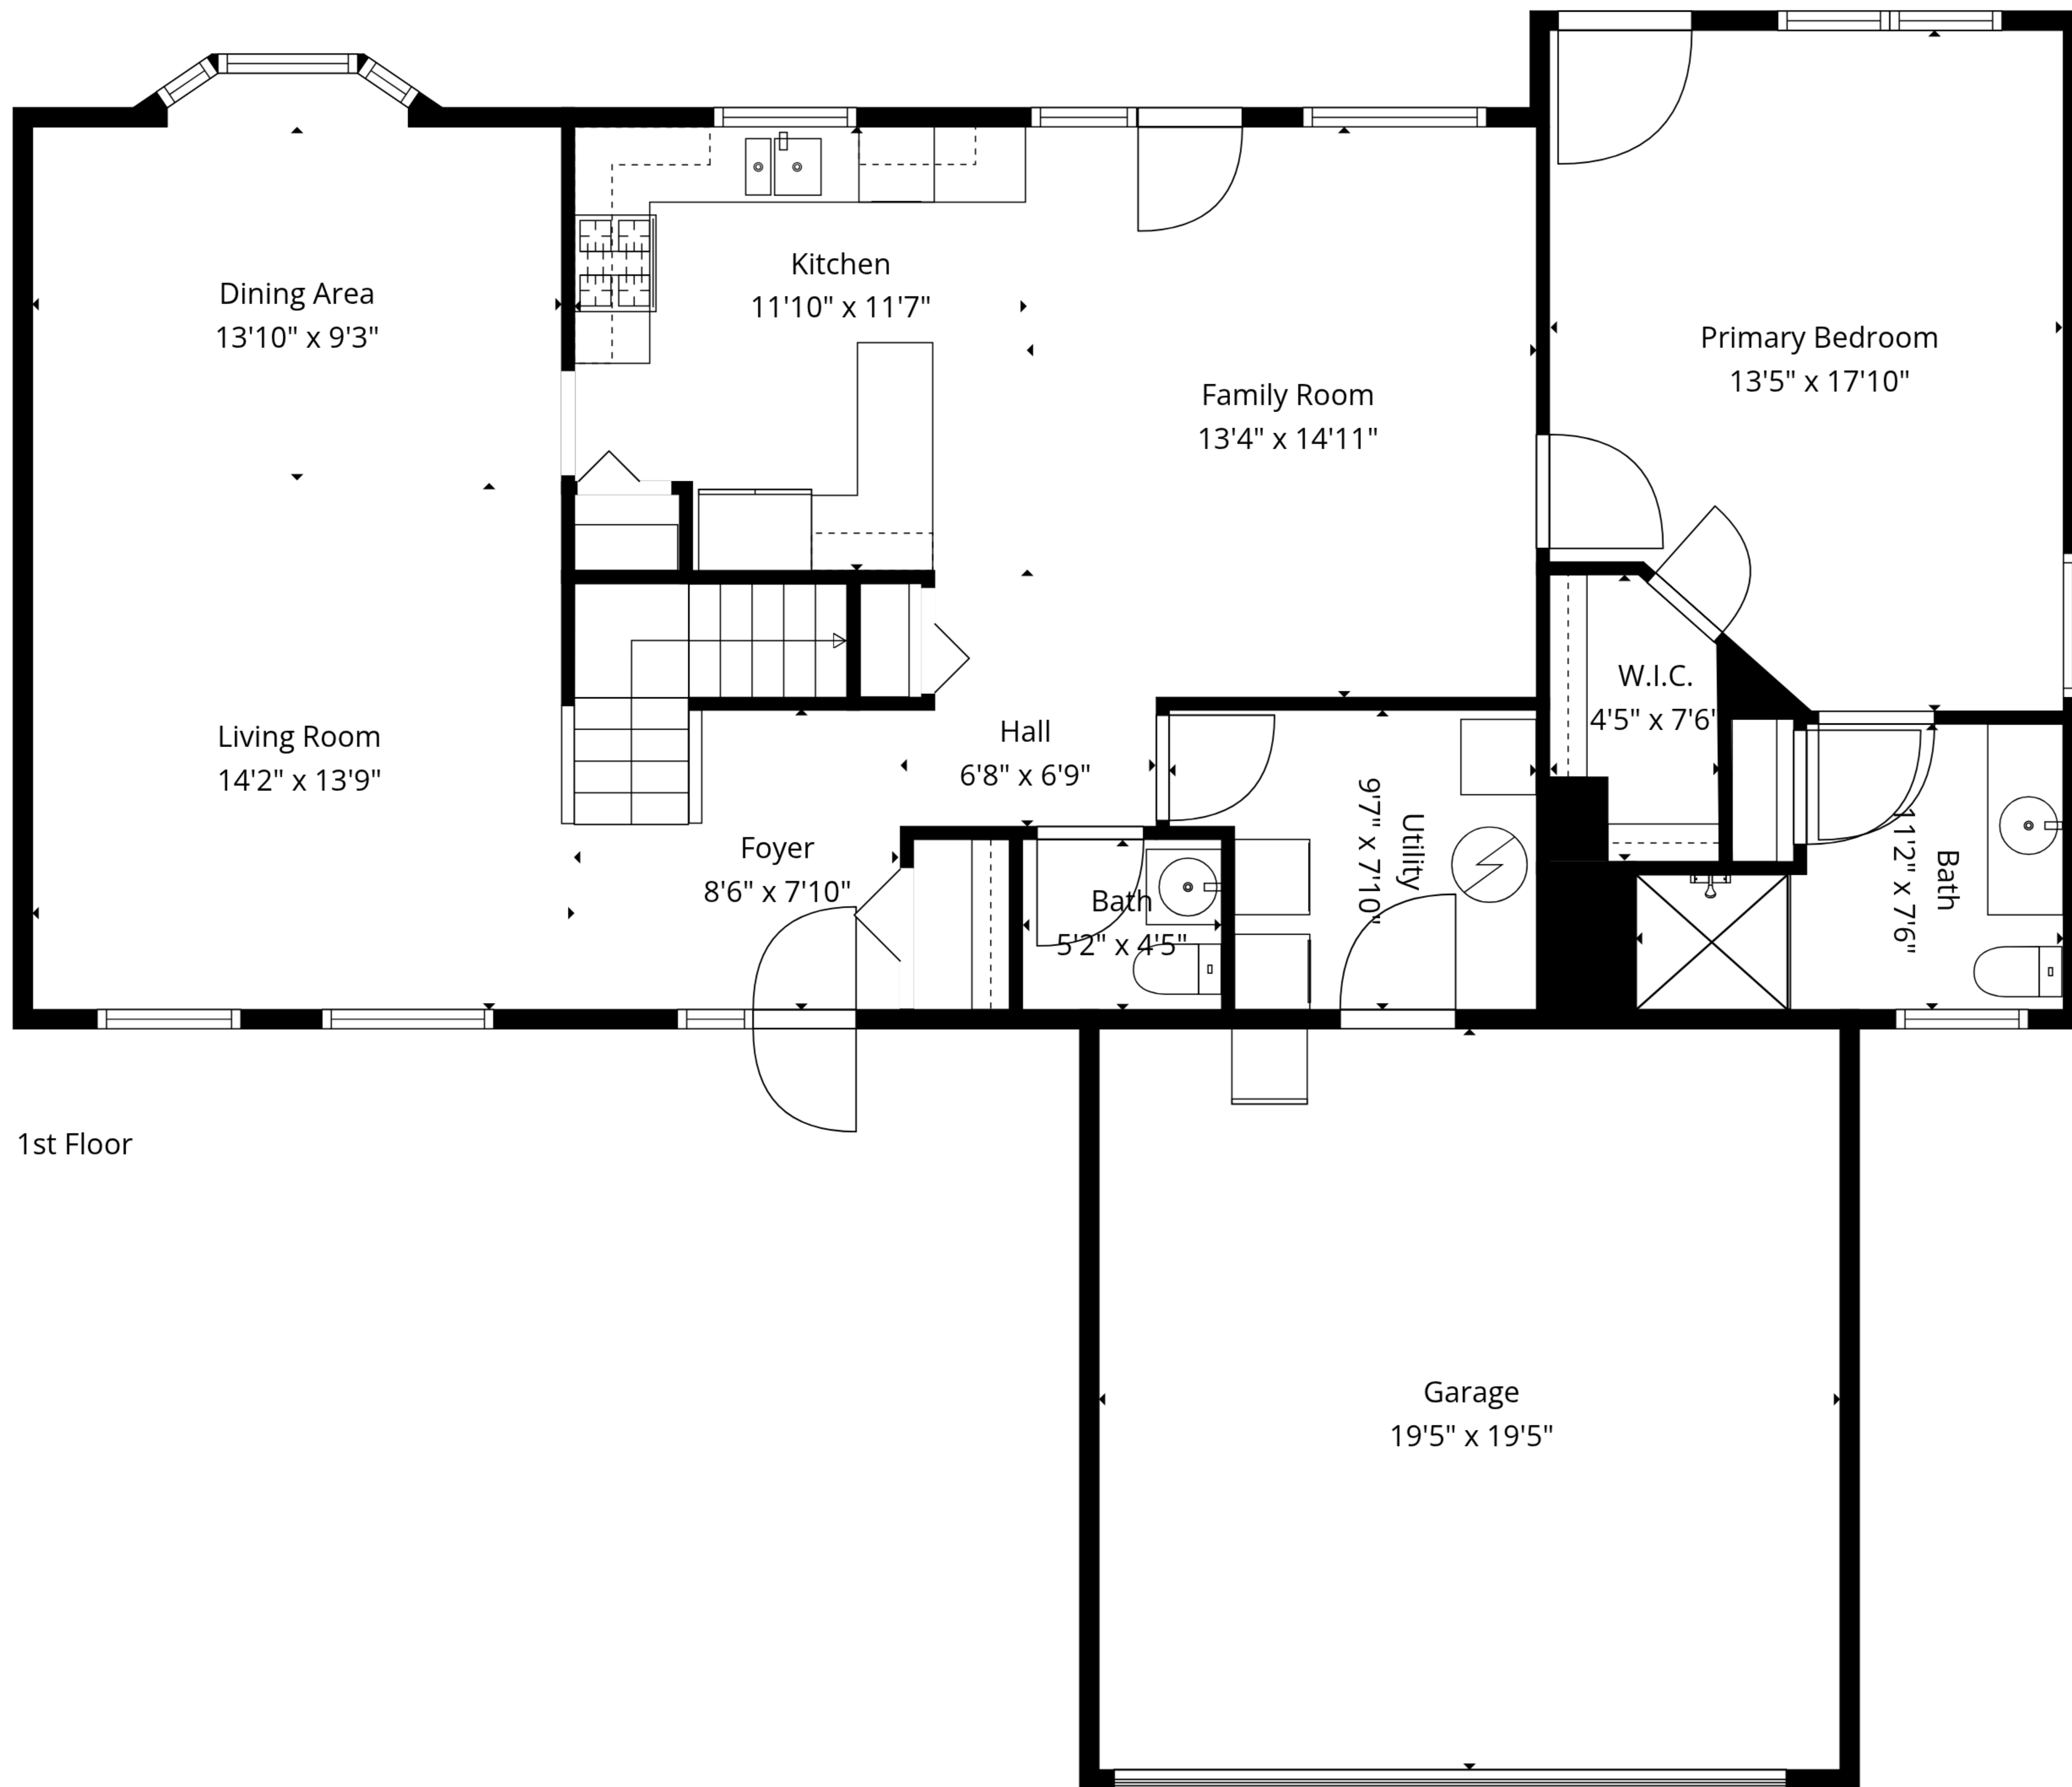

TOTAL: 1882 sq. ft

1st floor: 1260 sq. ft, 2nd floor: 622 sq. ft

EXCLUDED AREAS: GARAGE: 376 sq. ft, BAY WINDOW: 8 sq. ft, WALLS: 160 sq. ft

TOTAL: 1882 sq. ft

1st floor: 1260 sq. ft, 2nd floor: 622 sq. ft

EXCLUDED AREAS: GARAGE: 376 sq. ft, BAY WINDOW: 8 sq. ft, WALLS: 160 sq. ft

TOTAL: 1882 sq. ft

1st floor: 1260 sq. ft, 2nd floor: 622 sq. ft

EXCLUDED AREAS: GARAGE: 376 sq. ft, BAY WINDOW: 8 sq. ft, WALLS: 160 sq. ft