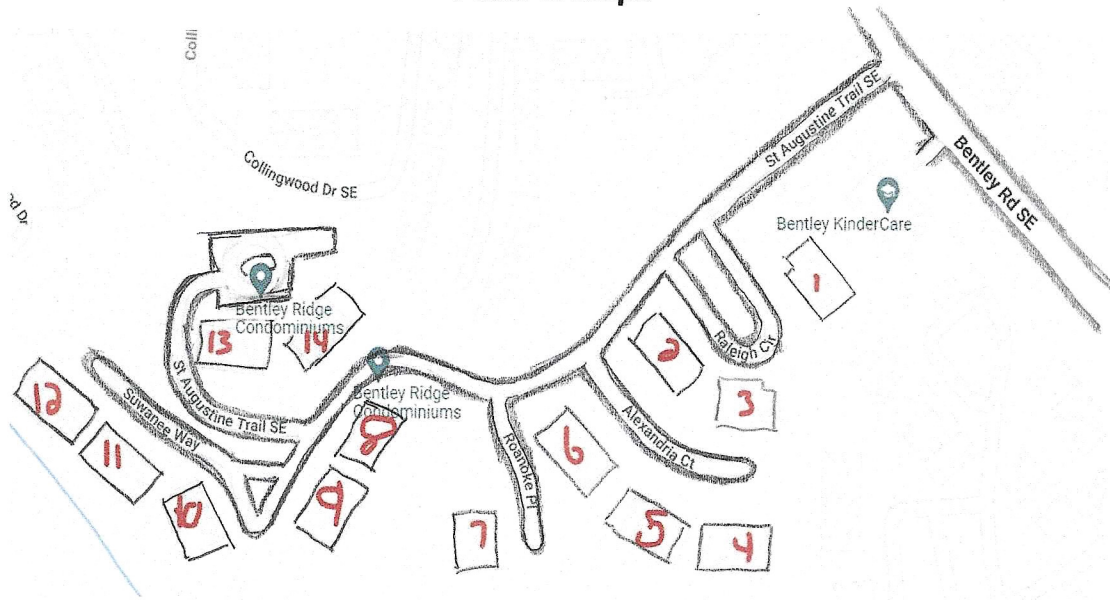

**EXHIBIT A
Plats & Maps**

EXHIBIT B

Water Cut Off Valves	
BLDG #	LOCATION
1	Stairway near unit #1635
2	Right of the spigot near unit #1644
3	Left of storage door near unit #1620
4	Left of door near unit #1642
5	Near unit #1620
6	Right of the spigot near unit #1592
7	Near unit #1642
8	Lower level near unit #2754
9	Near unit #2752
10	Storage door near unit #2742
11	Near unit #2720
12	Near unit #2692
13	Near unit #2749
14	Left of storage door near unit #2731