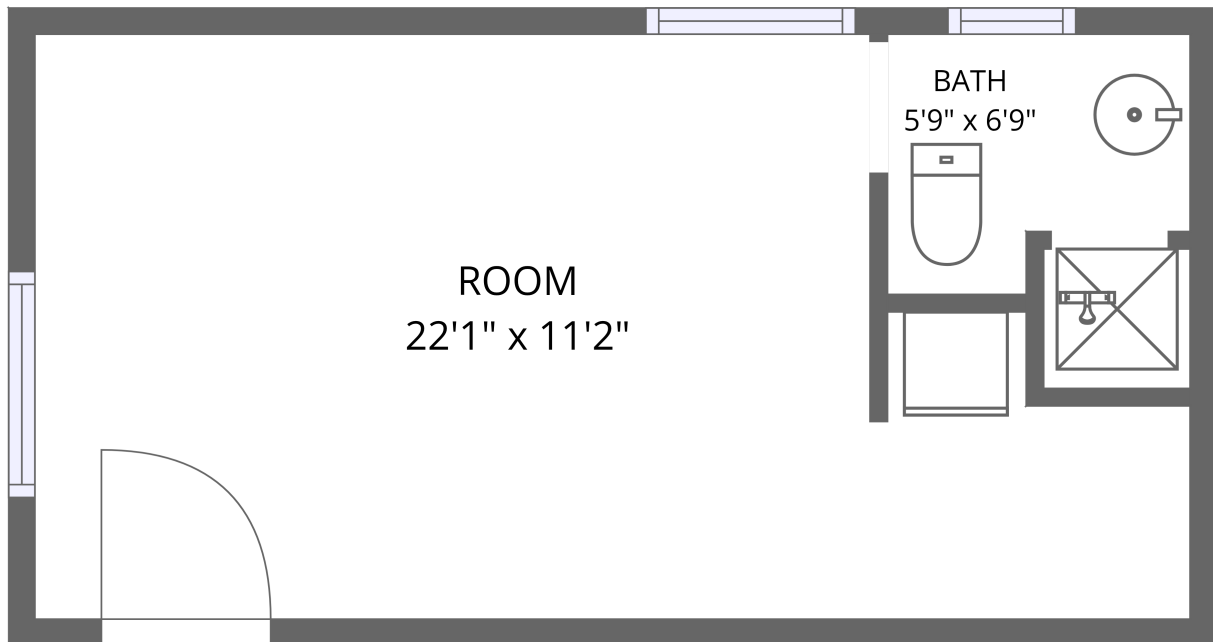

Home data report

1032 Redondo Blvd #16, Los Angeles, CA, US

1st floor

**Total Area: 247 sq. ft**

1st Floor: 247 sq. ft

Excluded: Walls: 0 sq. ft

## Room dimensions

Floor 1

Total:247sqft Excluded: 0sqft

#		Dimensions	sqft	Counted as living area
1	Bath	5'9" x 6'9"	33 sq. ft	Yes
2	Room	22'1" x 11'2"	208 sq. ft	Yes

## 1 Floor 1 - Bath

Dimensions: 5'9" x 6'9"  
Area: 33 sq. ft  
Counted as living area: Yes

Heated: Yes  
Finished: Yes  
Enclosed: Yes  
Contiguous: Yes  
Permitted: Yes  
Wet space: Yes  
Addition: No  
Conversion: No

## 2 Floor 1 - Room

Dimensions: 22'1" x 11'2"  
Area: 208 sq. ft  
Counted as living area: Yes

Heated: Yes  
Finished: Yes  
Enclosed: Yes  
Contiguous: Yes  
Permitted: Yes  
Wet space: No  
Addition: No  
Conversion: No