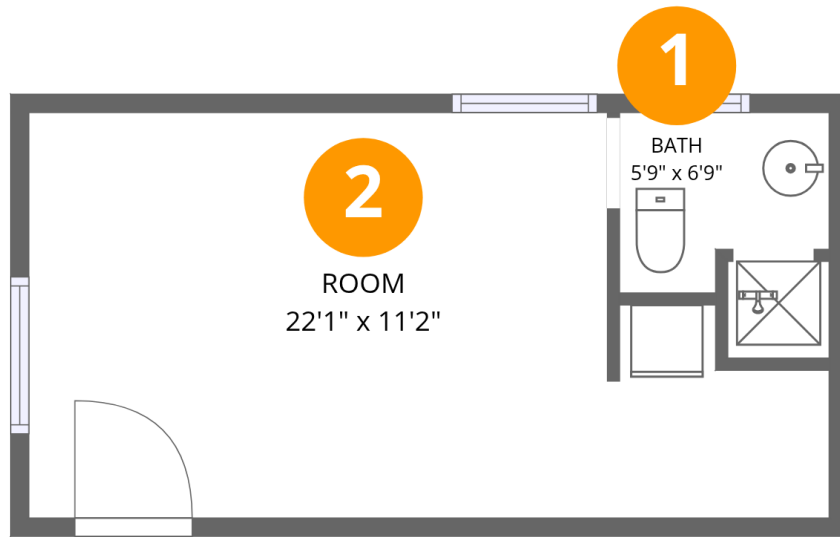

Home data report

1032 Redondo Blvd #16, Los Angeles, CA, US

1st floor

**Total Area: 247 sq. ft**

1st Floor: 247 sq. ft

Excluded: Walls: 0 sq. ft

## Room dimensions

Floor 1

Total:247sqft Excluded: 0sqft

#		Dimensions	sqft	Counted as living area
1	Bath	5'9" x 6'9"	33 sq. ft	Yes
2	Room	22'1" x 11'2"	208 sq. ft	Yes

## 1 Floor 1 - Bath

Dimensions: 5'9" x 6'9"  
Area: 33 sq. ft  
Counted as living area: Yes

Heated: Yes  
Finished: Yes  
Enclosed: Yes  
Contiguous: Yes  
Permitted: Yes  
Wet space: Yes  
Addition: No  
Conversion: No

## 2 Floor 1 - Room

Dimensions: 22'1" x 11'2"  
Area: 208 sq. ft  
Counted as living area: Yes

Heated: Yes  
Finished: Yes  
Enclosed: Yes  
Contiguous: Yes  
Permitted: Yes  
Wet space: No  
Addition: No  
Conversion: No