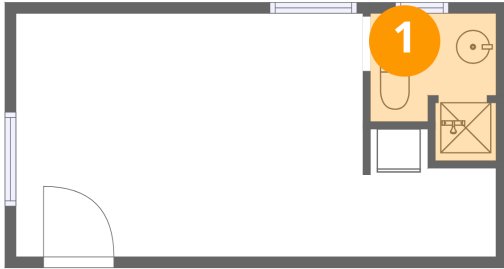

Home data report

1032 Redondo Blvd #16, Los Angeles, CA, US

1st floor

**Total Area: 247 sq. ft**

1st Floor: 247 sq. ft

Excluded: Walls: 0 sq. ft

## Room dimensions

Floor 1

Total:247sqft Excluded: 0sqft

#		Dimensions	sqft	Counted as living area
1	Bath	5'9" x 6'9"	33 sq. ft	Yes
2	Room	22'1" x 11'2"	208 sq. ft	Yes

## 1 Floor 1 - Bath

Dimensions: 5'9" x 6'9"  
Area: 33 sq. ft  
Counted as living area: Yes

Heated: Yes  
Finished: Yes  
Enclosed: Yes  
Contiguous: Yes  
Permitted: Yes  
Wet space: Yes  
Addition: No  
Conversion: No