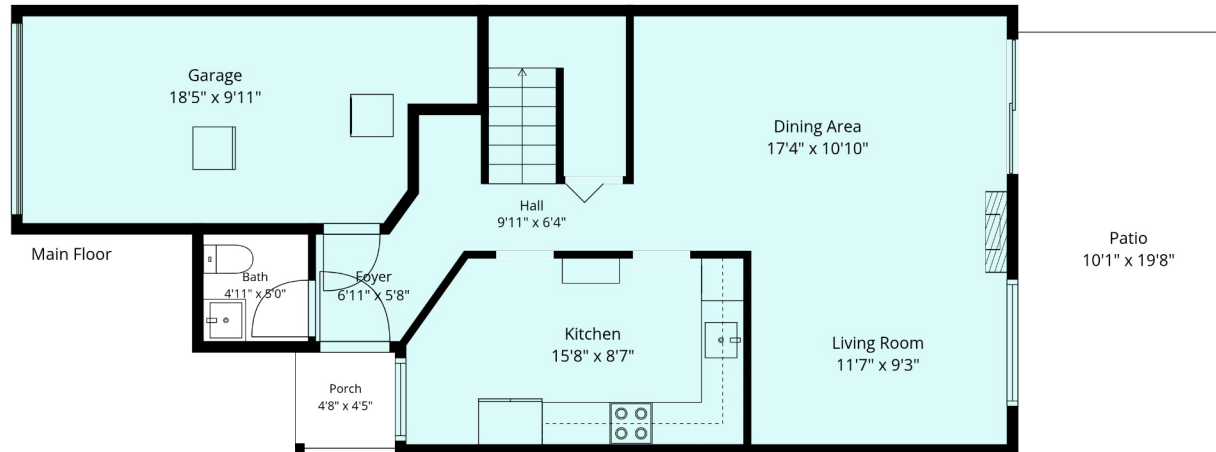

#9 5536 Vedder Rd

Kristen Kirkpatrick
604-613-5316

sabrina@chilliwackproperties.net

Above Main

Main Floor

Estimated Areas:

Main Floor: 627 sq. ft
Above Main: 746 sq. ft
Total: 1373 Sq. Ft

#9 5536 Vedder Rd

Kristen Kirkpatrick
604-613-5316

sabrina@chilliwackproperties.net

Estimated Areas:

Main Floor: 627 sq. ft
Above Main: 746 sq. ft
Total: 1373 Sq. Ft

#9 5536 Vedder Rd

Kristen Kirkpatrick
604-613-5316

sabrina@chilliwackproperties.net

Estimated Areas:

Main Floor: 627 sq. ft
Above Main: 746 sq. ft
Total: 1373 Sq. Ft