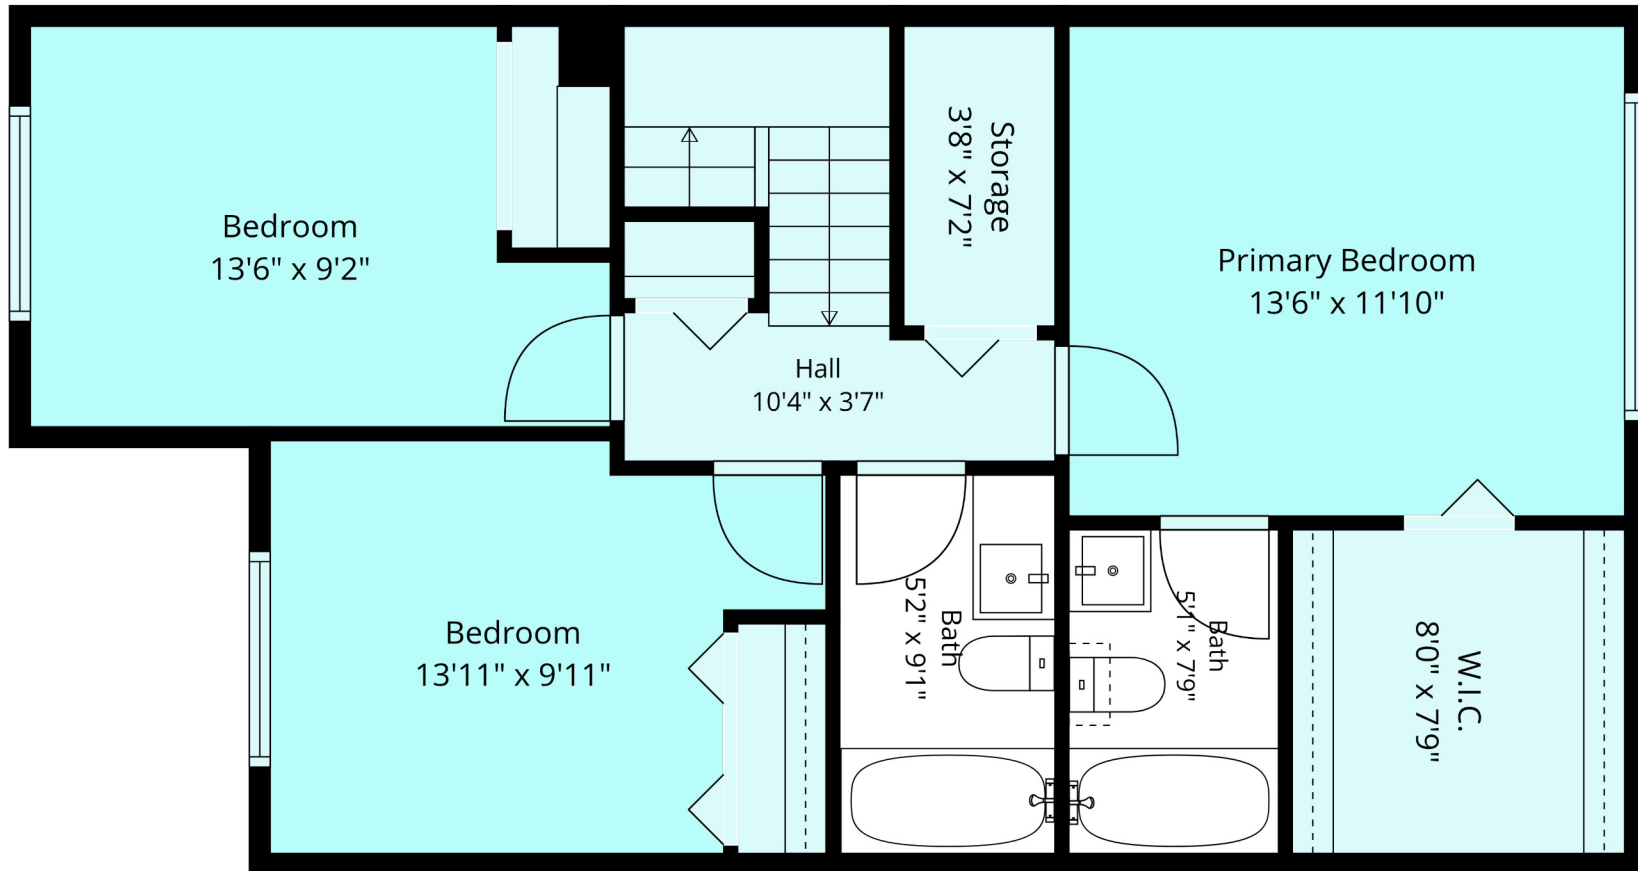

#9 5536 Vedder Rd

Kristen Kirkpatrick
604-613-5316

sabrina@chilliwackproperties.net

Above Main

Main Floor

Estimated Areas:

Main Floor: 627 sq. ft
Above Main: 746 sq. ft
Total: 1373 Sq. Ft

#9 5536 Vedder Rd

Kristen Kirkpatrick
604-613-5316

sabrina@chilliwackproperties.net

Estimated Areas:

Main Floor: 627 sq. ft
Above Main: 746 sq. ft
Total: 1373 Sq. Ft

#9 5536 Vedder Rd

Kristen Kirkpatrick
604-613-5316

sabrina@chilliwackproperties.net

Estimated Areas:

Main Floor: 627 sq. ft
Above Main: 746 sq. ft
Total: 1373 Sq. Ft