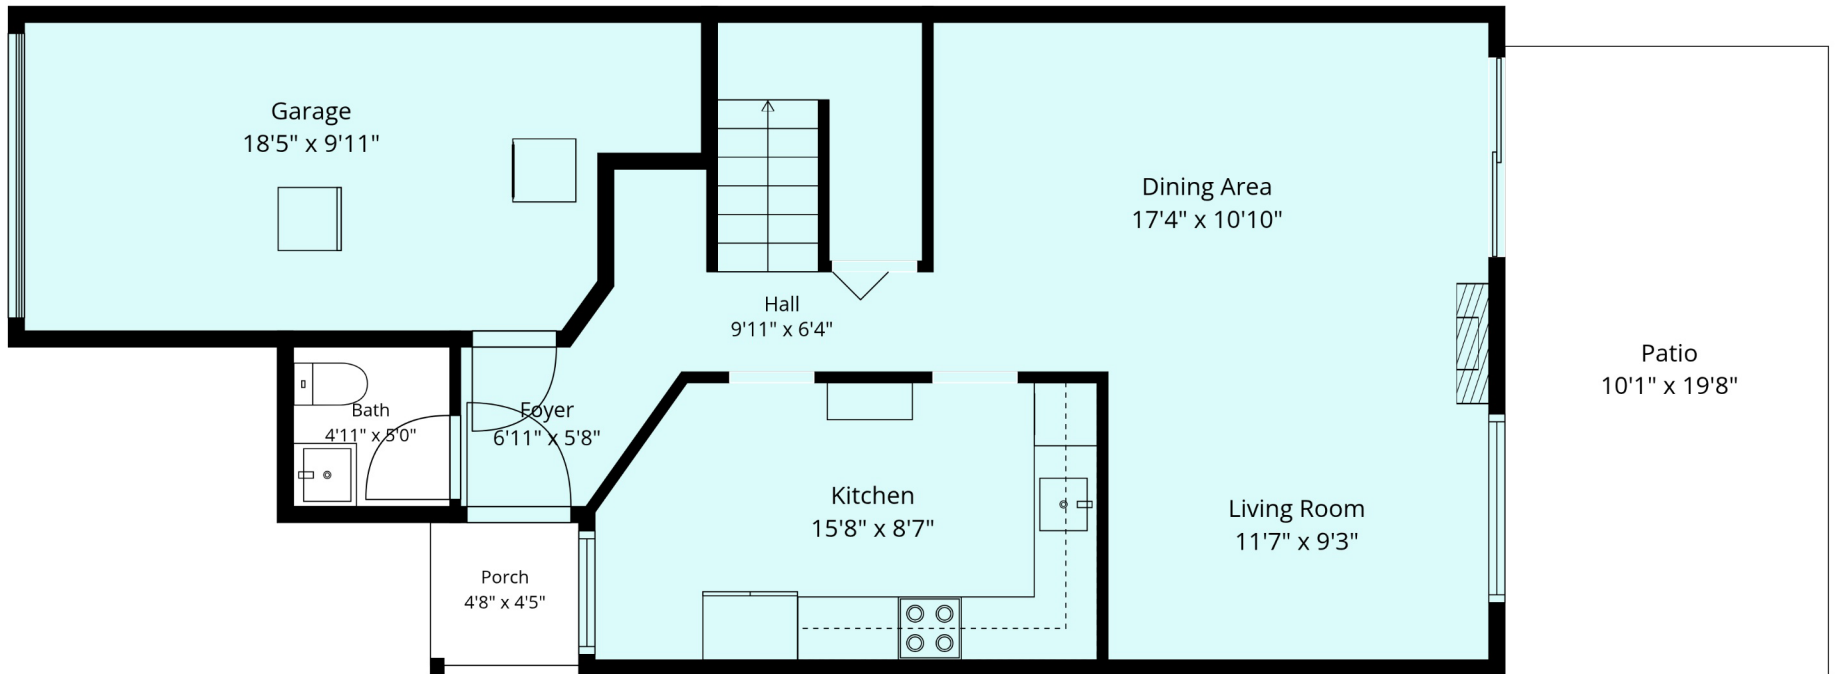

#9 5536 Vedder Rd

Kristen Kirkpatrick
604-613-5316

sabrina@chilliwackproperties.net

Above Main

Main Floor

Estimated Areas:

Main Floor: 627 sq. ft
Above Main: 746 sq. ft
Total: 1373 Sq. Ft

#9 5536 Vedder Rd

Kristen Kirkpatrick
604-613-5316

sabrina@chilliwackproperties.net

Estimated Areas:

Main Floor: 627 sq. ft
Above Main: 746 sq. ft
Total: 1373 Sq. Ft

#9 5536 Vedder Rd

Kristen Kirkpatrick
604-613-5316

sabrina@chilliwackproperties.net

Estimated Areas:

Main Floor: 627 sq. ft
Above Main: 746 sq. ft
Total: 1373 Sq. Ft