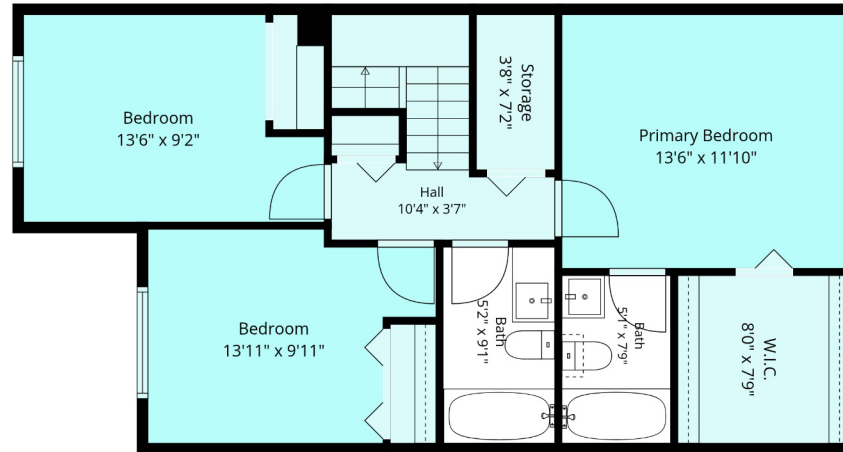

#9 5536 Vedder Rd

Kristen Kirkpatrick
604-613-5316

sabrina@chilliwackproperties.net

Above Main

Main Floor

Estimated Areas:

Main Floor: 627 sq. ft
Above Main: 746 sq. ft
Total: 1373 Sq. Ft

#9 5536 Vedder Rd

Kristen Kirkpatrick
604-613-5316

sabrina@chilliwackproperties.net

Estimated Areas:

Main Floor: 627 sq. ft
Above Main: 746 sq. ft
Total: 1373 Sq. Ft

#9 5536 Vedder Rd

Kristen Kirkpatrick
604-613-5316

sabrina@chilliwackproperties.net

Estimated Areas:

Main Floor: 627 sq. ft
Above Main: 746 sq. ft
Total: 1373 Sq. Ft