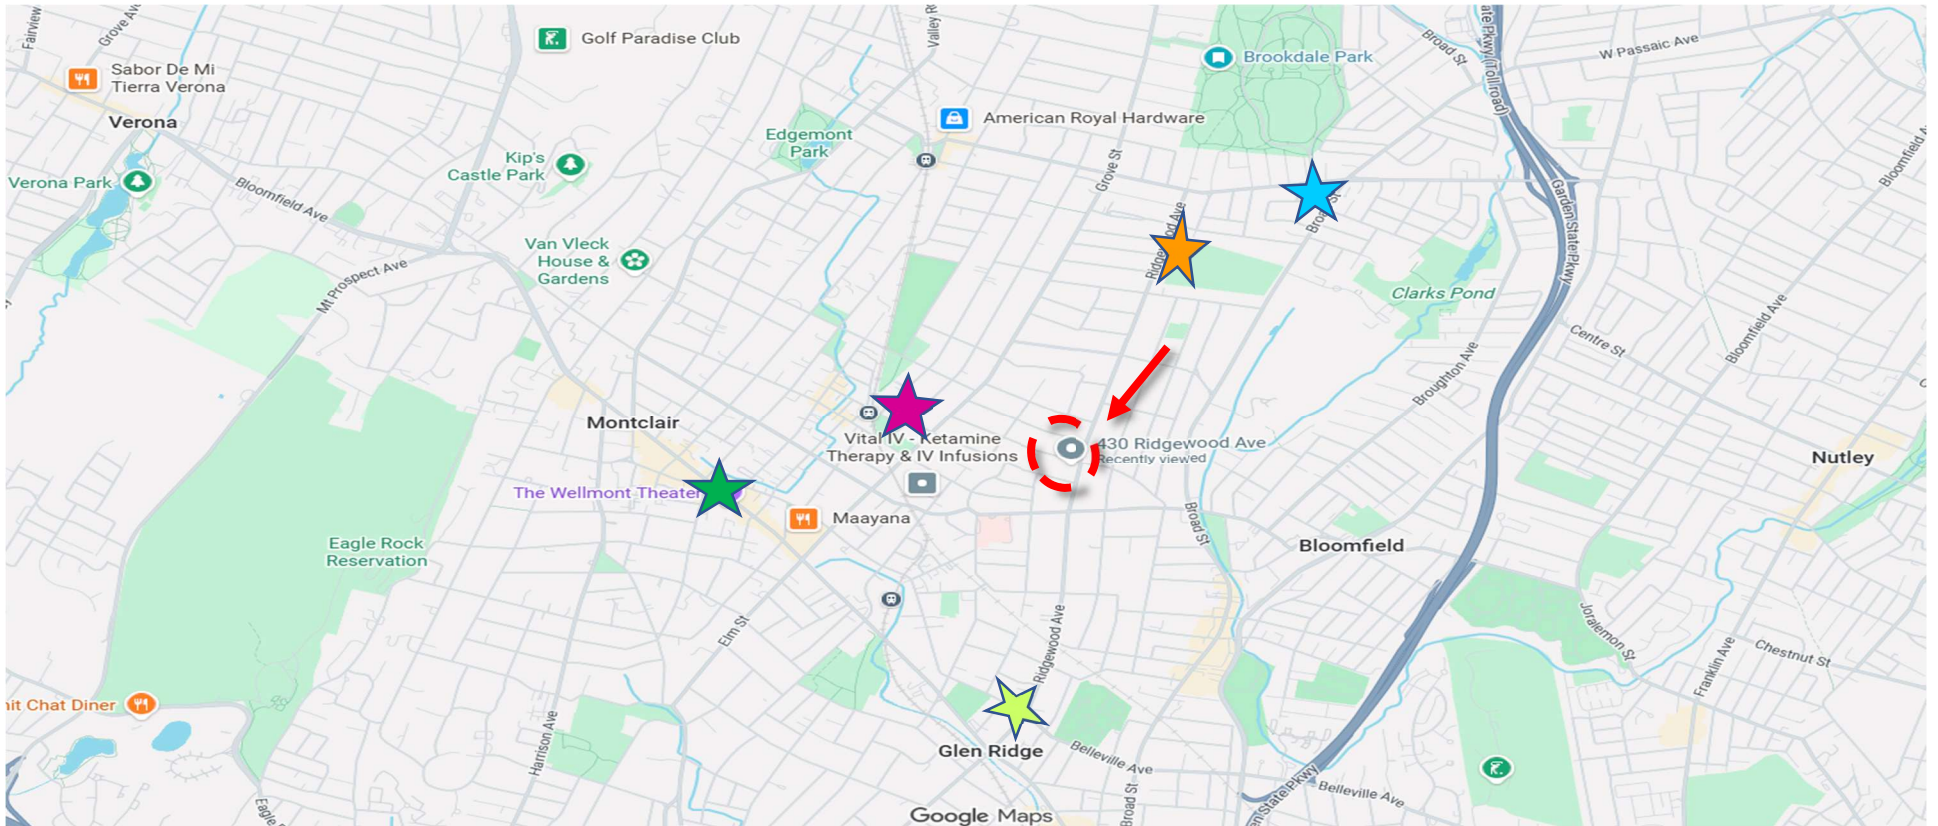

430 Ridgewood Ave, Glen Ridge NJ 07028

- ★ Walnut Street- Train to NYC/Restaurants: .7 mi
- ★ Glen Ridge HS/Elementary & Train to NYC: 1 mi
- ★ Downtown Montclair: .1 mile
- ★ Glen Ridge Country Club: - .7 mile
- ★ Broad St Bloomfield/Restaurants: - 1.2 mile