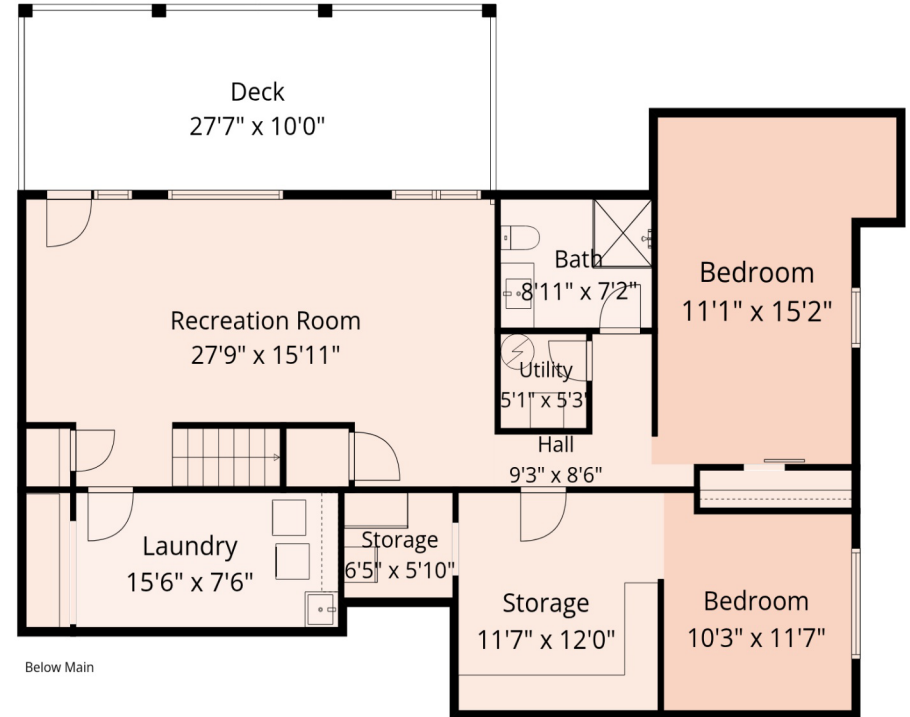

34251 GEORGE FERGUSON WAY

Estimated Areas:

Below Main: 1342 sq. ft

Main Floor: 1342 sq. ft

Total Sq. Ft: 2684

Additional Areas:

Deck: 716 sq. ft

Garage: 39 sq. ft