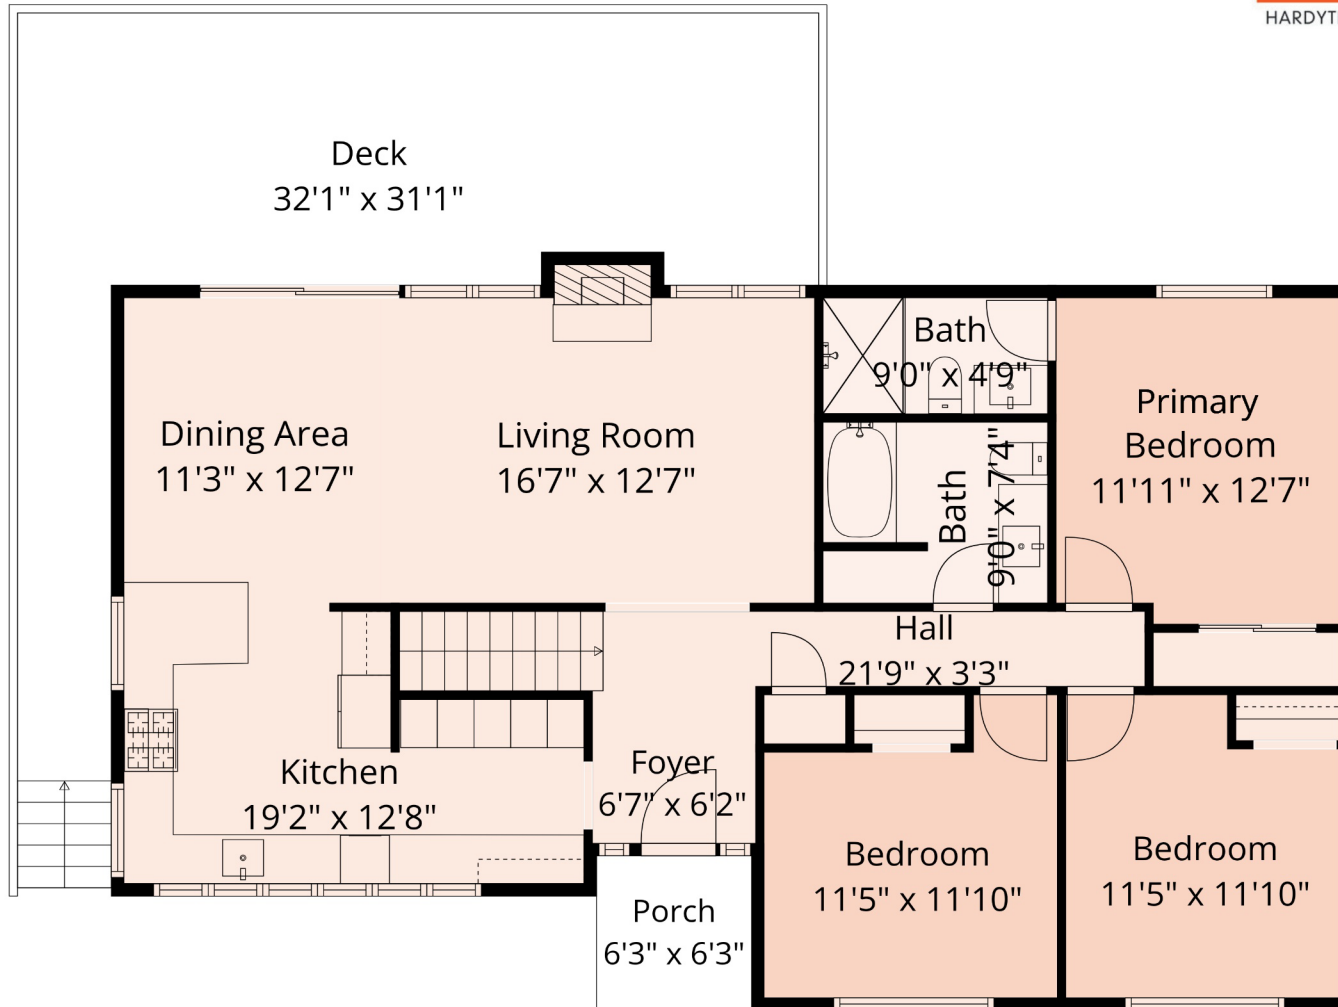

34251 GEORGE FERGUSON WAY

Estimated Areas:

Below Main: 1342 sq. ft

Main Floor: 1342 sq. ft

Total Sq. Ft: 2684

Additional Areas:

Deck: 716 sq. ft

Garage: 39 sq. ft