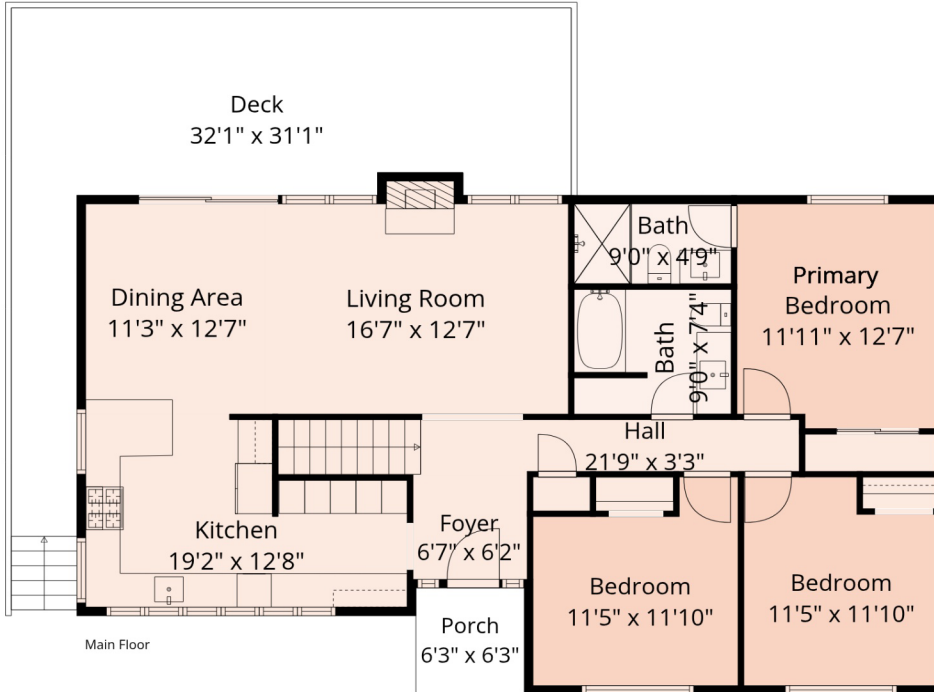

34251 GEORGE FERGUSON WAY

Estimated Areas:

Below Main: 1342 sq. ft

Main Floor: 1342 sq. ft

Total Sq. Ft: 2684

Additional Areas:

Deck: 716 sq. ft

Garage: 39 sq. ft