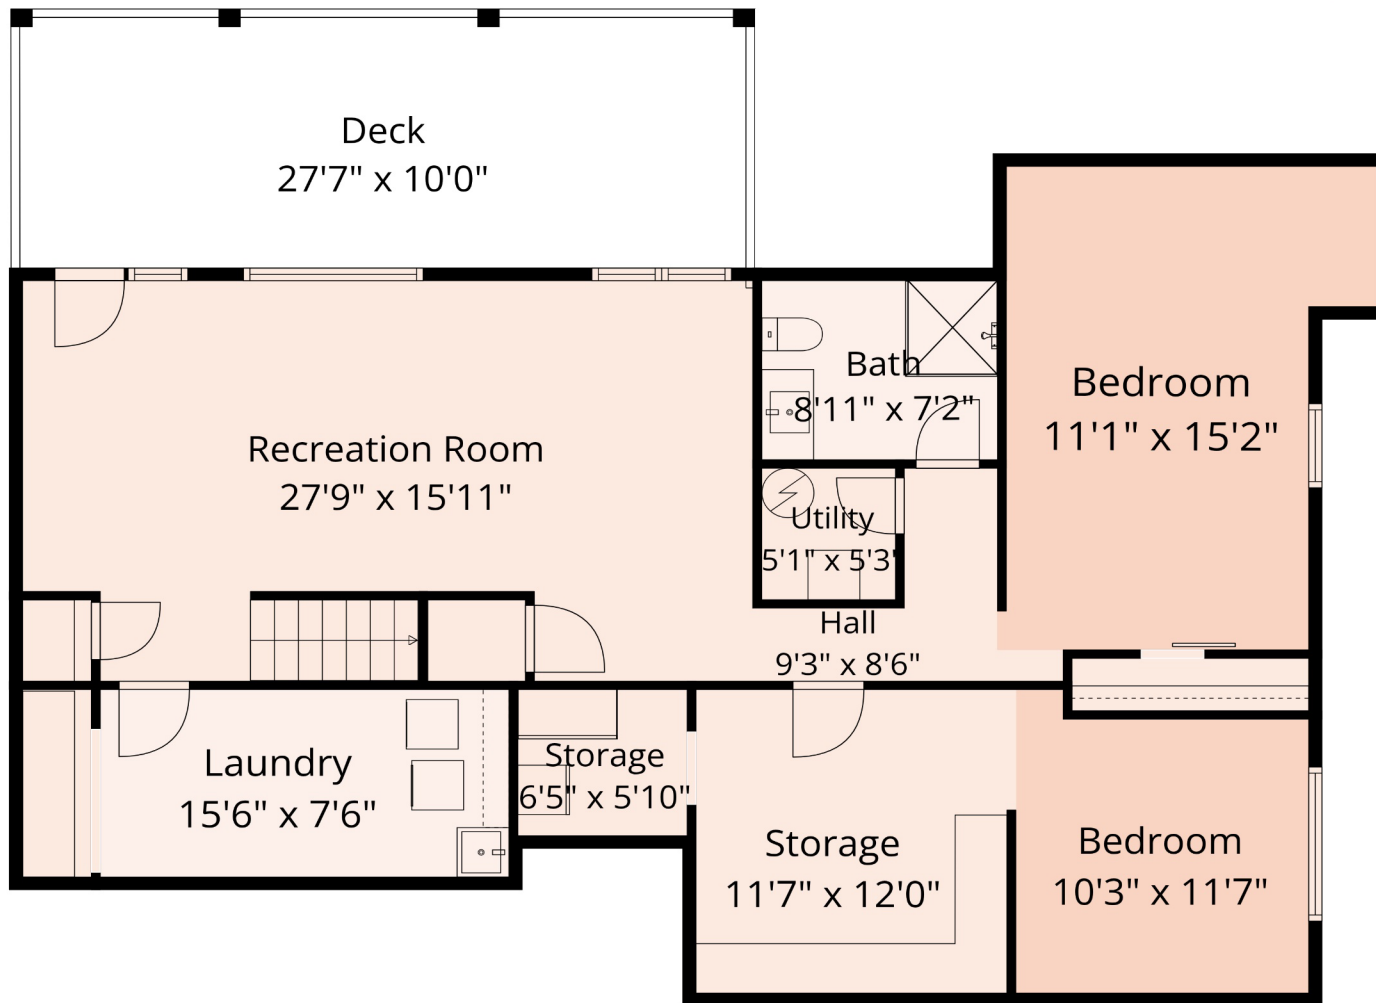

34251 GEORGE FERGUSON WAY

Estimated Areas:

Below Main: 1342 sq. ft

Main Floor: 1342 sq. ft

Total Sq. Ft: 2684

Additional Areas:

Deck: 716 sq. ft

Garage: 39 sq. ft