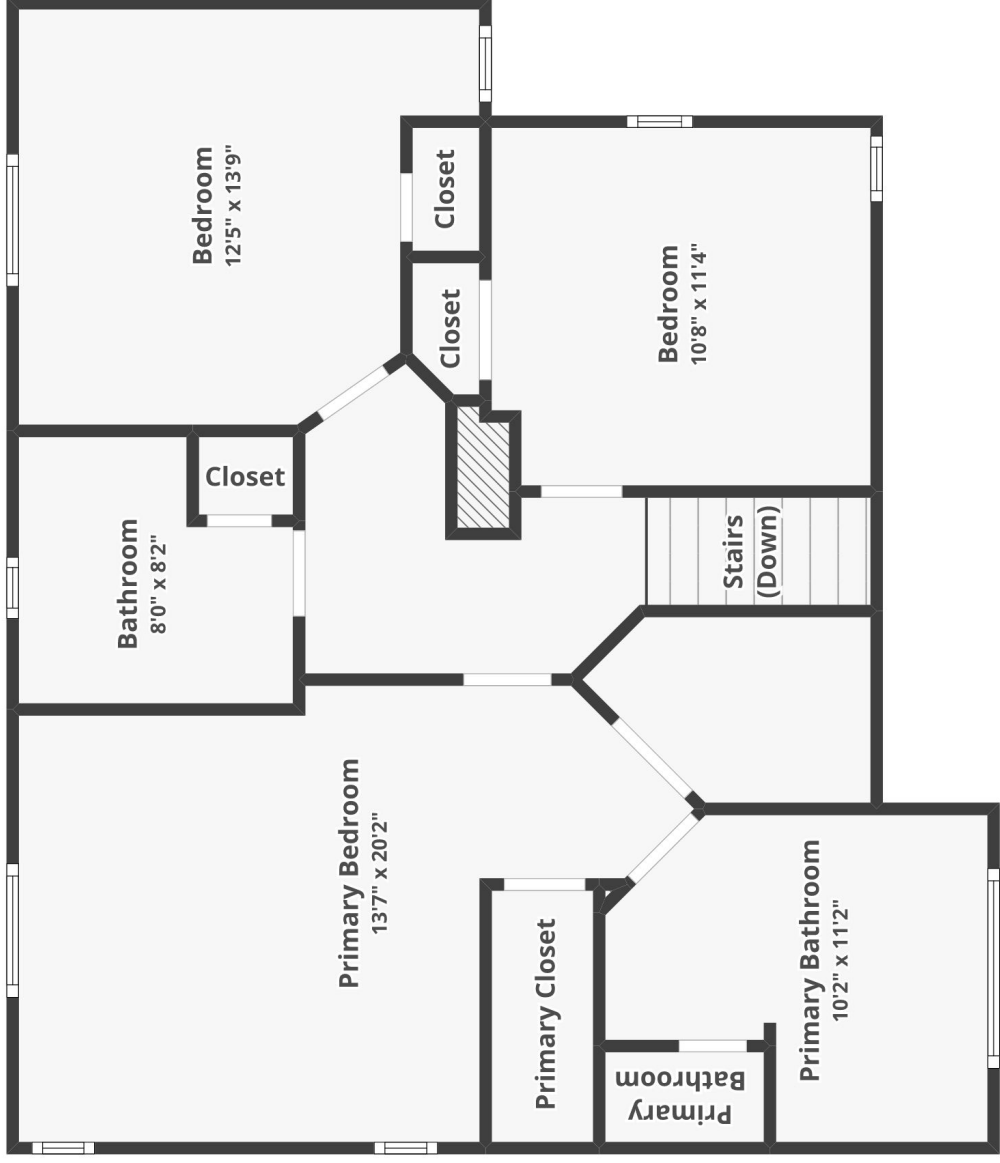

14 Beechwood Ln, Jericho, VT 05465

**Basement**

Floor plans are for informational purposes only and not for construction or design use. Measurements are approximate, and square footage may include finished and unfinished areas.

14 Beechwood Ln, Jericho, VT 05465

Floor 1

Floor plans are for informational purposes only and not for construction or design use. Measurements are approximate, and square footage may include finished and unfinished areas.

14 Beechwood Ln, Jericho, VT 05465

Floor 2 A

Floor plans are for informational purposes only and not for construction or design use. Measurements are approximate, and square footage may include finished and unfinished areas.

14 Beechwood Ln, Jericho, VT 05465

Floor 2 B

Floor plans are for informational purposes only and not for construction or design use. Measurements are approximate, and square footage may include finished and unfinished areas.