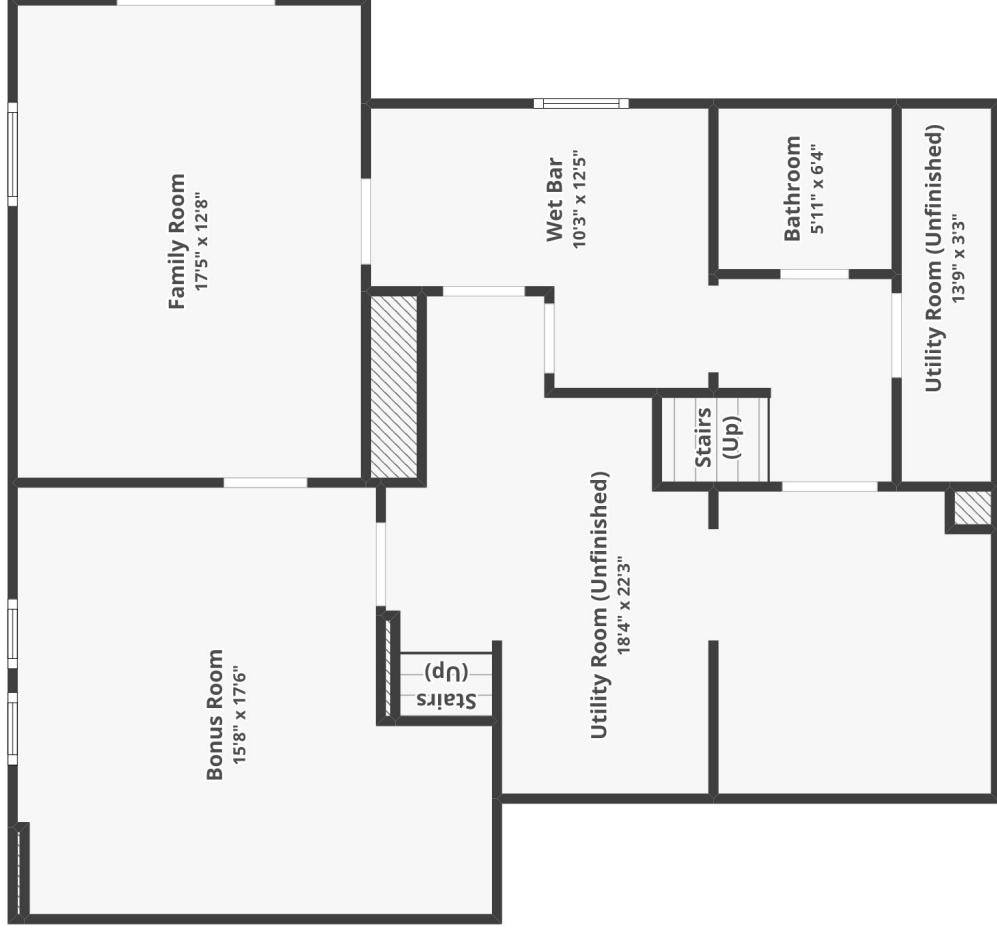

14 Beechwood Ln, Jericho, VT 05465

**Basement**

Floor plans are for informational purposes only and not for construction or design use. Measurements are approximate, and square footage may include finished and unfinished areas.

14 Beechwood Ln, Jericho, VT 05465

Floor 1

Floor plans are for informational purposes only and not for construction or design use. Measurements are approximate, and square footage may include finished and unfinished areas.

14 Beechwood Ln, Jericho, VT 05465

Floor 2 A

Floor plans are for informational purposes only and not for construction or design use. Measurements are approximate, and square footage may include finished and unfinished areas.

14 Beechwood Ln, Jericho, VT 05465

Floor 2 B

Floor plans are for informational purposes only and not for construction or design use. Measurements are approximate, and square footage may include finished and unfinished areas.