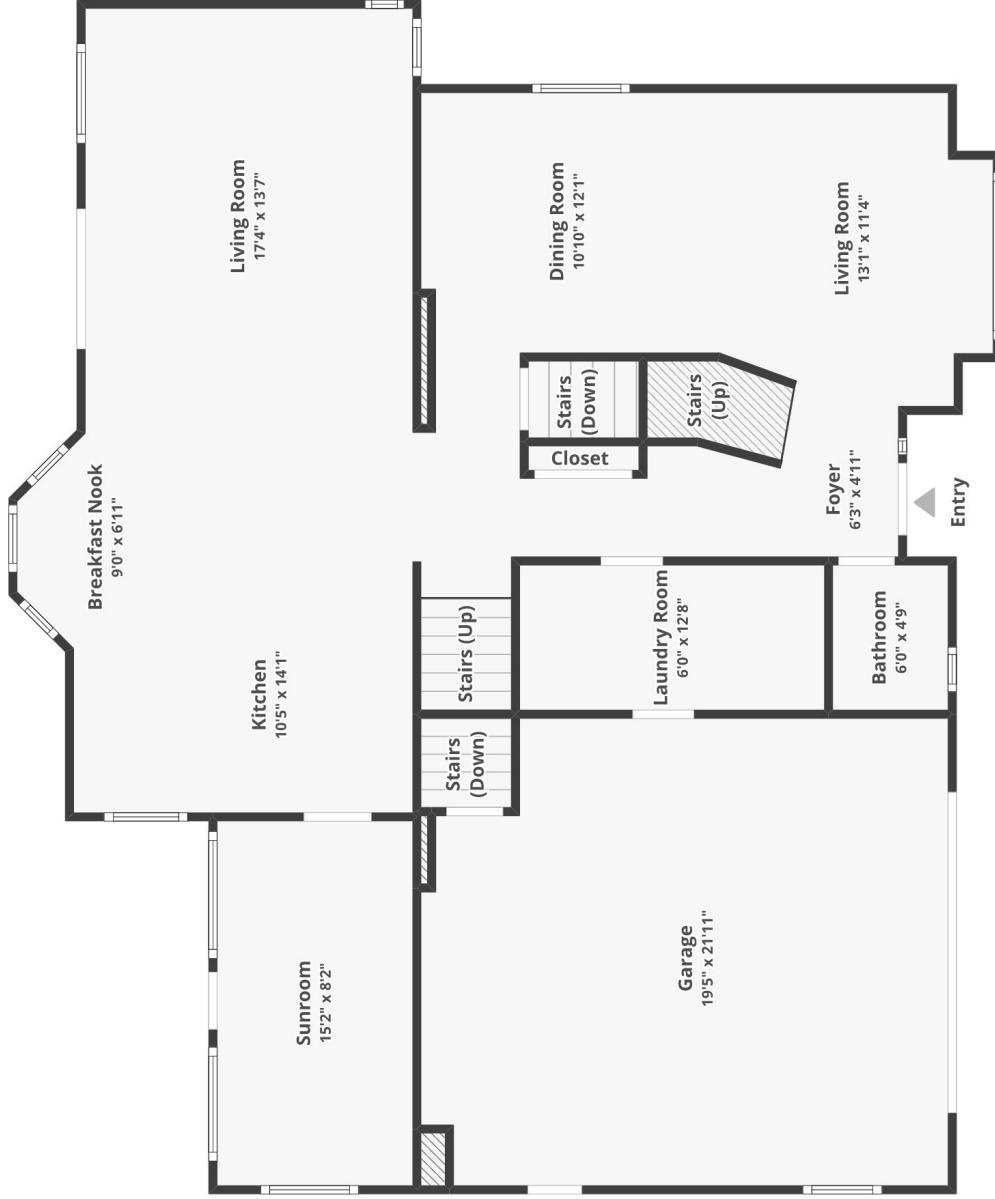

14 Beechwood Ln, Jericho, VT 05465

**Basement**

Floor plans are for informational purposes only and not for construction or design use. Measurements are approximate, and square footage may include finished and unfinished areas.

14 Beechwood Ln, Jericho, VT 05465

Floor 1

Floor plans are for informational purposes only and not for construction or design use. Measurements are approximate, and square footage may include finished and unfinished areas.

14 Beechwood Ln, Jericho, VT 05465

Floor 2 A

Floor plans are for informational purposes only and not for construction or design use. Measurements are approximate, and square footage may include finished and unfinished areas.

14 Beechwood Ln, Jericho, VT 05465

Floor 2 B

Floor plans are for informational purposes only and not for construction or design use. Measurements are approximate, and square footage may include finished and unfinished areas.