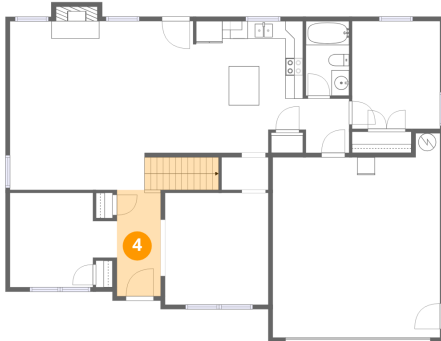

#		Dimensions	sqft	Counted as living area
22	Primary Bedroom	17'0" x 18'3"	287 sq. ft	Yes

1 Floor 1 - Dining Room

Dimensions: 11'8" x 12'7"
Area: 147 sq. ft
Counted as living area: Yes

Heated: Yes
Finished: Yes
Enclosed: Yes
Contiguous: Yes
Permitted: Yes
Wet space: No
Addition: No
Conversion: No

2 Floor 1 - Bath

Dimensions: 4'11" x 8'5"
Area: 41 sq. ft
Counted as living area: Yes

Heated: Yes
Finished: Yes
Enclosed: Yes
Contiguous: Yes
Permitted: Yes
Wet space: Yes
Addition: No
Conversion: No

3 Floor 1 - Kitchen

Dimensions: 12'4" x 14'10"
Area: 173 sq. ft
Counted as living area: Yes

Heated: Yes
Finished: Yes
Enclosed: Yes
Contiguous: Yes
Permitted: Yes
Wet space: No
Addition: No
Conversion: No

4 Floor 1 - Foyer