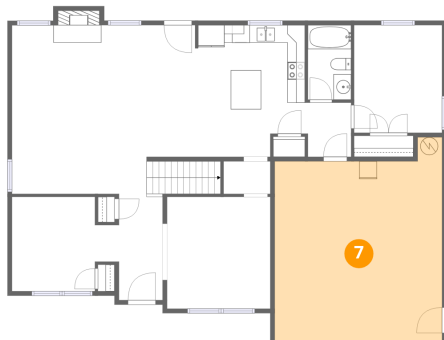

7 Floor 1 - Garage

Dimensions: 18'10" x 23'0"
Area: 392 sq. ft
Counted as living area: No

Heated: No
Finished: No
Enclosed: Yes
Contiguous: Yes
Permitted: Yes
Wet space: No
Addition: No
Conversion: No