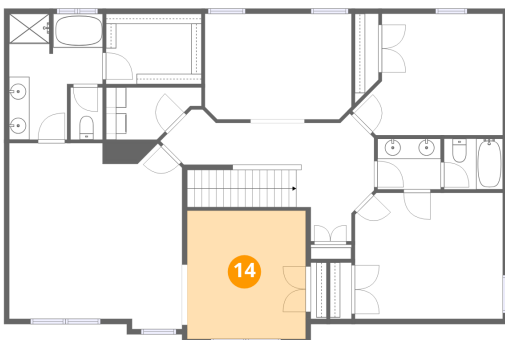

14 Floor 2 - Bedroom

Dimensions: 11'8" x 12'7"
Area: 147 sq. ft
Counted as living area: Yes

Heated: Yes
Finished: Yes
Enclosed: Yes
Contiguous: Yes
Permitted: Yes
Wet space: No
Addition: No
Conversion: No