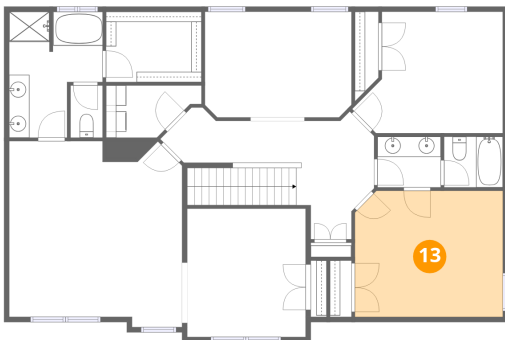

Dimensions: 9'4" x 5'2"
Area: 39 sq. ft
Counted as living area: Yes

Heated: Yes
Finished: Yes
Enclosed: Yes
Contiguous: Yes
Permitted: Yes
Wet space: No
Addition: No
Conversion: No

12 Floor 2 - Sitting Room

Dimensions: 14'5" x 10'4"
Area: 148 sq. ft
Counted as living area: Yes

Heated: Yes
Finished: Yes
Enclosed: Yes
Contiguous: Yes
Permitted: Yes
Wet space: No
Addition: No
Conversion: No

13 Floor 2 - Bedroom