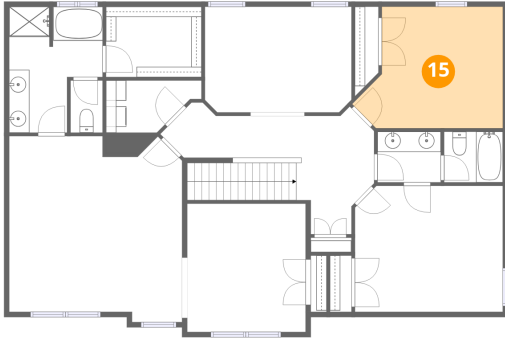

15 Floor 2 - Bedroom

Dimensions: 14'9" x 11'11"
Area: 151 sq. ft
Counted as living area: Yes

Heated: Yes
Finished: Yes
Enclosed: Yes
Contiguous: Yes
Permitted: Yes
Wet space: No
Addition: No
Conversion: No