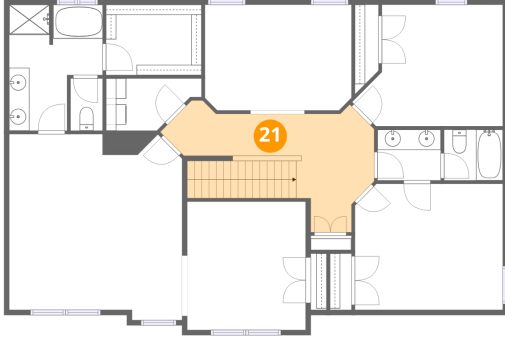

21 Floor 2 - Hall

Dimensions: 21'0" x 12'5"
Area: 172 sq. ft
Counted as living area: Yes

Heated: Yes
Finished: Yes
Enclosed: Yes
Contiguous: Yes
Permitted: Yes
Wet space: No
Addition: No
Conversion: No