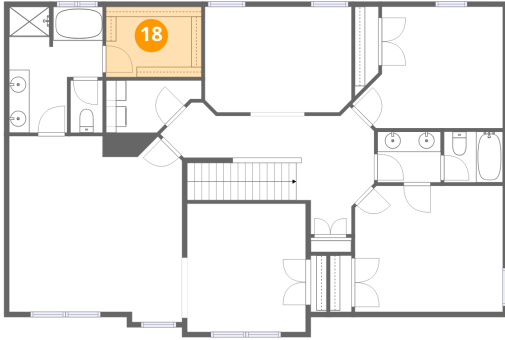

Dimensions: 5'9" x 5'0"
Area: 29 sq. ft
Counted as living area: Yes

Heated: Yes
Finished: Yes
Enclosed: Yes
Contiguous: Yes
Permitted: Yes
Wet space: Yes
Addition: No
Conversion: No

17 Floor 2 - Bath

Dimensions: 6'3" x 5'0"
Area: 31 sq. ft
Counted as living area: Yes

Heated: Yes
Finished: Yes
Enclosed: Yes
Contiguous: Yes
Permitted: Yes
Wet space: Yes
Addition: No
Conversion: No

18 Floor 2 - W.I.C.

Dimensions: 9'5" x 6'11"
Area: 65 sq. ft
Counted as living area: Yes