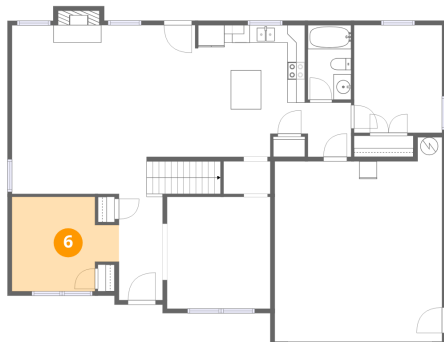

Dimensions: 12'4" x 14'10"
Area: 173 sq. ft
Counted as living area: Yes

Heated: Yes
Finished: Yes
Enclosed: Yes
Contiguous: Yes
Permitted: Yes
Wet space: No
Addition: No
Conversion: No

4 Floor 1 - Foyer

Dimensions: 4'11" x 12'0"
Area: 90 sq. ft
Counted as living area: Yes

Heated: Yes
Finished: Yes
Enclosed: Yes
Contiguous: Yes
Permitted: Yes
Wet space: No
Addition: No
Conversion: No

5 Floor 1 - Hall

Dimensions: 5'3" x 3'8"
Area: 19 sq. ft
Counted as living area: Yes

Heated: Yes
Finished: Yes
Enclosed: Yes
Contiguous: Yes
Permitted: Yes
Wet space: No
Addition: No
Conversion: No

6 Floor 1 - Living Room

Dimensions: 12'1" x 10'8"
Area: 111 sq. ft
Counted as living area: Yes