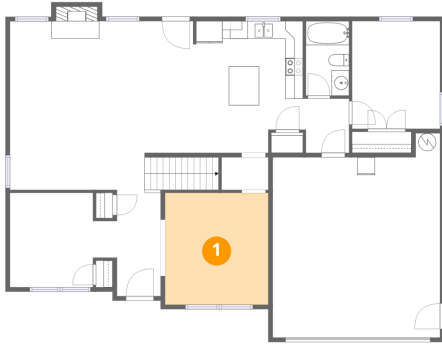

Total Area: 2834 sq. ft

1st Floor: 1266 sq. ft, 2nd Floor: 1568 sq. ft

Excluded: Garage 415 sq. ft, Fireplace 9 sq. ft

Property summary

Room dimensions

Floor 1

Total:1266sqft

Excluded: 424sqft

#		Dimensions	sqft	Counted as living area
1	Dining Room	11'8" x 12'7"	147 sq. ft	Yes
2	Bath	4'11" x 8'5"	41 sq. ft	Yes
3	Kitchen	12'4" x 14'10"	173 sq. ft	Yes
4	Foyer	4'11" x 12'0"	90 sq. ft	Yes
5	Hall	5'3" x 3'8"	19 sq. ft	Yes
6	Living Room	12'1" x 10'8"	111 sq. ft	Yes
7	Garage	18'10" x 23'0"	392 sq. ft	No
8	Bedroom	9'11" x 12'1"	121 sq. ft	Yes
9	Family Room	20'8" x 19'0"	379 sq. ft	Yes
10	Hall	5'2" x 6'1"	31 sq. ft	Yes

Room dimensions

Floor 2

Total: 1568 sqft

Excluded: 0 sqft

#		Dimensions	sqft	Counted as living area
11	Laundry	9'4" x 5'2"	39 sq. ft	Yes
12	Sitting Room	14'5" x 10'4"	148 sq. ft	Yes
13	Bedroom	14'7" x 12'5"	178 sq. ft	Yes
14	Bedroom	11'8" x 12'7"	147 sq. ft	Yes
15	Bedroom	14'9" x 11'11"	151 sq. ft	Yes
16	Bath	5'9" x 5'0"	29 sq. ft	Yes
17	Bath	6'3" x 5'0"	31 sq. ft	Yes
18	W.I.C.	9'5" x 6'11"	65 sq. ft	Yes
19	Bath	3'1" x 5'2"	16 sq. ft	Yes
20	Primary Bath	9'2" x 12'5"	93 sq. ft	Yes
21	Hall	21'0" x 12'5"	172 sq. ft	Yes

#		Dimensions	sqft	Counted as living area
22	Primary Bedroom	17'0" x 18'3"	287 sq. ft	Yes

1 Floor 1 - Dining Room

Dimensions: 11'8" x 12'7"
Area: 147 sq. ft
Counted as living area: Yes

Heated: Yes
Finished: Yes
Enclosed: Yes
Contiguous: Yes
Permitted: Yes
Wet space: No
Addition: No
Conversion: No