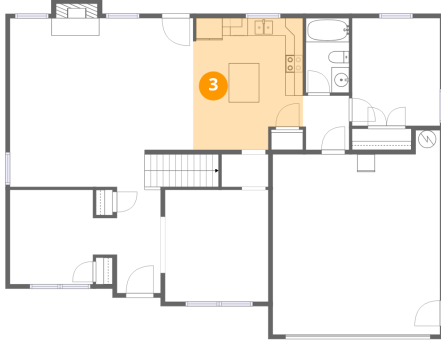

Total Area: 2834 sq. ft

1st Floor: 1266 sq. ft, 2nd Floor: 1568 sq. ft

Excluded: Garage 415 sq. ft, Fireplace 9 sq. ft

Property summary

Room dimensions

Floor 1

Total:1266sqft

Excluded: 424sqft

#		Dimensions	sqft	Counted as living area
22	Primary Bedroom	17'0" x 18'3"	287 sq. ft	Yes

1 Floor 1 - Dining Room

Dimensions: 11'8" x 12'7"
Area: 147 sq. ft
Counted as living area: Yes

Heated: Yes
Finished: Yes
Enclosed: Yes
Contiguous: Yes
Permitted: Yes
Wet space: No
Addition: No
Conversion: No

2 Floor 1 - Bath

Dimensions: 4'11" x 8'5"
Area: 41 sq. ft
Counted as living area: Yes

Heated: Yes
Finished: Yes
Enclosed: Yes
Contiguous: Yes
Permitted: Yes
Wet space: Yes
Addition: No
Conversion: No

3 Floor 1 - Kitchen

Dimensions: 12'4" x 14'10"
Area: 173 sq. ft
Counted as living area: Yes

Heated: Yes
Finished: Yes
Enclosed: Yes
Contiguous: Yes
Permitted: Yes
Wet space: No
Addition: No
Conversion: No

4 Floor 1 - Foyer