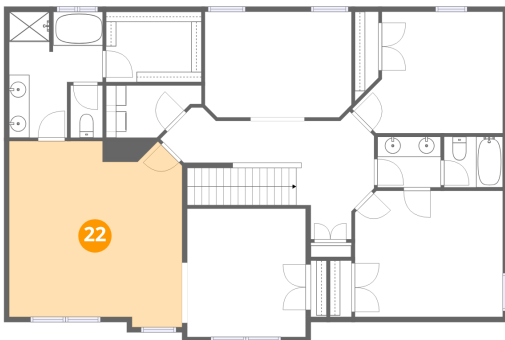

22 Floor 2 - Primary Bedroom

Dimensions: 17'0" x 18'3"
Area: 287 sq. ft
Counted as living area: Yes

Heated: Yes
Finished: Yes
Enclosed: Yes
Contiguous: Yes
Permitted: Yes
Wet space: No
Addition: No
Conversion: No