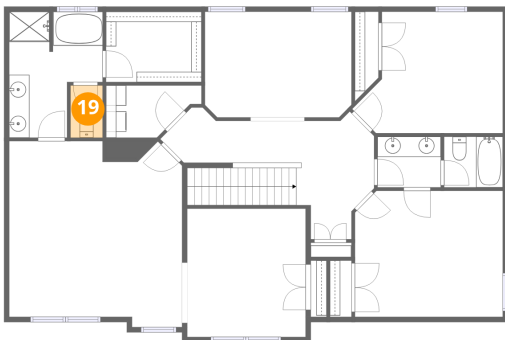

19 Floor 2 - Bath

Dimensions: 3'1" x 5'2"
Area: 16 sq. ft
Counted as living area: Yes

Heated: Yes
Finished: Yes
Enclosed: Yes
Contiguous: Yes
Permitted: Yes
Wet space: Yes
Addition: No
Conversion: No