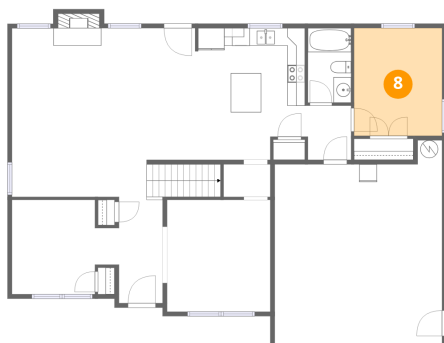

Heated: Yes
Finished: Yes
Enclosed: Yes
Contiguous: Yes
Permitted: Yes
Wet space: No
Addition: No
Conversion: No

7 Floor 1 - Garage

Dimensions: 18'10" x 23'0"
Area: 392 sq. ft
Counted as living area: No

Heated: No
Finished: No
Enclosed: Yes
Contiguous: Yes
Permitted: Yes
Wet space: No
Addition: No
Conversion: No

8 Floor 1 - Bedroom

Dimensions: 9'11" x 12'1"
Area: 121 sq. ft
Counted as living area: Yes

Heated: Yes
Finished: Yes
Enclosed: Yes
Contiguous: Yes
Permitted: Yes
Wet space: No
Addition: No
Conversion: No