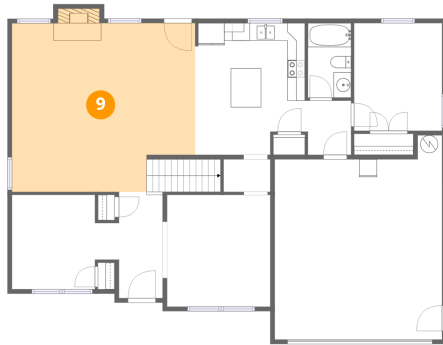

Heated: No
Finished: No
Enclosed: Yes
Contiguous: Yes
Permitted: Yes
Wet space: No
Addition: No
Conversion: No

8 Floor 1 - Bedroom

Dimensions: 9'11" x 12'1"
Area: 121 sq. ft
Counted as living area: Yes

Heated: Yes
Finished: Yes
Enclosed: Yes
Contiguous: Yes
Permitted: Yes
Wet space: No
Addition: No
Conversion: No

9 Floor 1 - Family Room

Dimensions: 20'8" x 19'0"
Area: 379 sq. ft
Counted as living area: Yes

Heated: Yes
Finished: Yes
Enclosed: Yes
Contiguous: Yes
Permitted: Yes
Wet space: No
Addition: No
Conversion: No