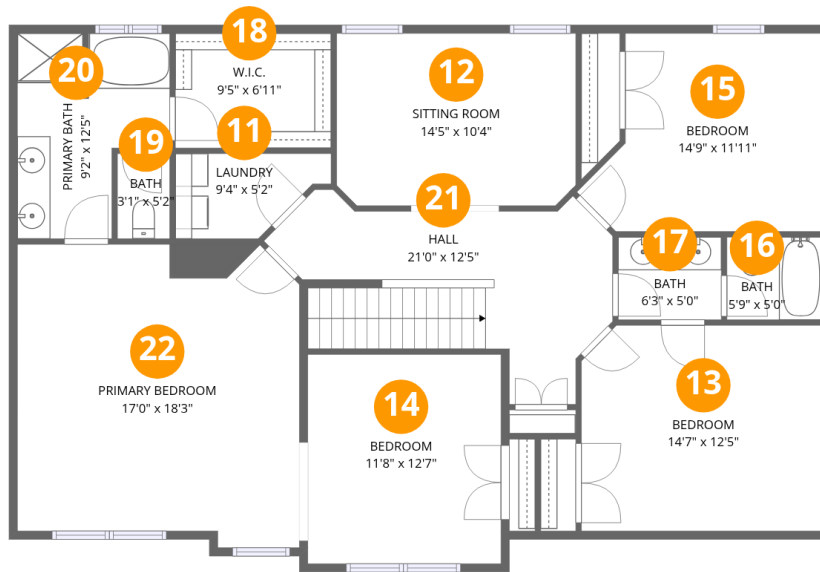

Total Area: 2834 sq. ft

1st Floor: 1266 sq. ft, 2nd Floor: 1568 sq. ft

Excluded: Garage 415 sq. ft, Fireplace 9 sq. ft

Property summary

Room dimensions

Floor 1

Total:1266sqft

Excluded: 424sqft

#		Dimensions	sqft	Counted as living area
1	Dining Room	11'8" x 12'7"	147 sq. ft	Yes
2	Bath	4'11" x 8'5"	41 sq. ft	Yes
3	Kitchen	12'4" x 14'10"	173 sq. ft	Yes
4	Foyer	4'11" x 12'0"	90 sq. ft	Yes
5	Hall	5'3" x 3'8"	19 sq. ft	Yes
6	Living Room	12'1" x 10'8"	111 sq. ft	Yes
7	Garage	18'10" x 23'0"	392 sq. ft	No
8	Bedroom	9'11" x 12'1"	121 sq. ft	Yes
9	Family Room	20'8" x 19'0"	379 sq. ft	Yes
10	Hall	5'2" x 6'1"	31 sq. ft	Yes

#		Dimensions	sqft	Counted as living area
22	Primary Bedroom	17'0" x 18'3"	287 sq. ft	Yes

1 Floor 1 - Dining Room

Dimensions: 11'8" x 12'7"
Area: 147 sq. ft
Counted as living area: Yes

Heated: Yes
Finished: Yes
Enclosed: Yes
Contiguous: Yes
Permitted: Yes
Wet space: No
Addition: No
Conversion: No

9 Floor 1 - Family Room

Dimensions: 20'8" x 19'0"
Area: 379 sq. ft
Counted as living area: Yes

Heated: Yes
Finished: Yes
Enclosed: Yes
Contiguous: Yes
Permitted: Yes
Wet space: No
Addition: No
Conversion: No