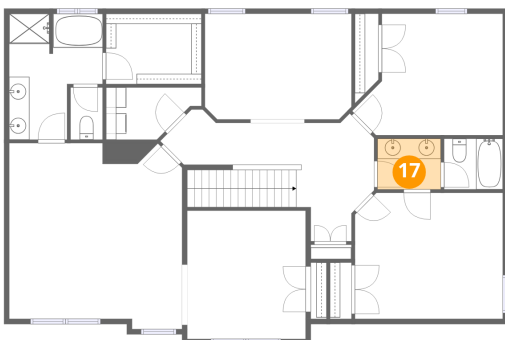

17 Floor 2 - Bath

Dimensions: 6'3" x 5'0"
Area: 31 sq. ft
Counted as living area: Yes

Heated: Yes
Finished: Yes
Enclosed: Yes
Contiguous: Yes
Permitted: Yes
Wet space: Yes
Addition: No
Conversion: No