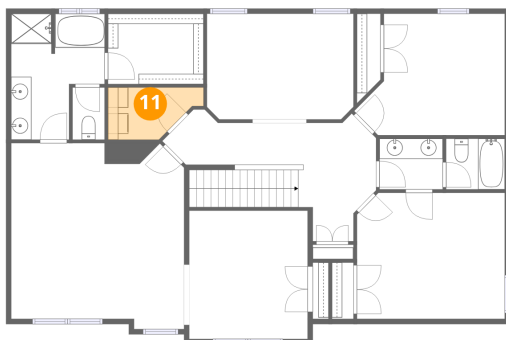

9 Floor 1 - Family Room

Dimensions: 20'8" x 19'0"
Area: 379 sq. ft
Counted as living area: Yes

Heated: Yes
Finished: Yes
Enclosed: Yes
Contiguous: Yes
Permitted: Yes
Wet space: No
Addition: No
Conversion: No

10 Floor 1 - Hall

Dimensions: 5'2" x 6'1"
Area: 31 sq. ft
Counted as living area: Yes

Heated: Yes
Finished: Yes
Enclosed: Yes
Contiguous: Yes
Permitted: Yes
Wet space: No
Addition: No
Conversion: No

11 Floor 2 - Laundry