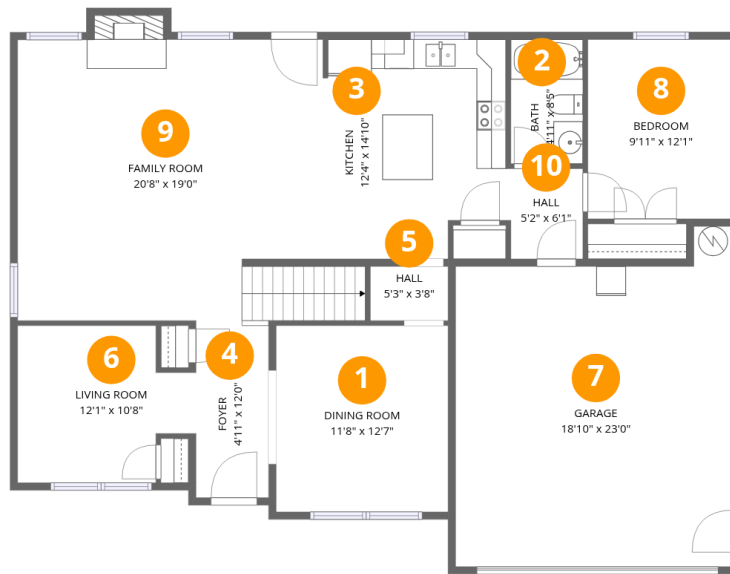

Total Area: 2834 sq. ft

1st Floor: 1266 sq. ft, 2nd Floor: 1568 sq. ft

Excluded: Garage 415 sq. ft, Fireplace 9 sq. ft

Property summary

Room dimensions

Floor 1

Total:1266sqft

Excluded: 424sqft

#		Dimensions	sqft	Counted as living area
1	Dining Room	11'8" x 12'7"	147 sq. ft	Yes
2	Bath	4'11" x 8'5"	41 sq. ft	Yes
3	Kitchen	12'4" x 14'10"	173 sq. ft	Yes
4	Foyer	4'11" x 12'0"	90 sq. ft	Yes
5	Hall	5'3" x 3'8"	19 sq. ft	Yes
6	Living Room	12'1" x 10'8"	111 sq. ft	Yes
7	Garage	18'10" x 23'0"	392 sq. ft	No
8	Bedroom	9'11" x 12'1"	121 sq. ft	Yes
9	Family Room	20'8" x 19'0"	379 sq. ft	Yes
10	Hall	5'2" x 6'1"	31 sq. ft	Yes

#		Dimensions	sqft	Counted as living area
22	Primary Bedroom	17'0" x 18'3"	287 sq. ft	Yes

1 Floor 1 - Dining Room

Dimensions: 11'8" x 12'7"
Area: 147 sq. ft
Counted as living area: Yes

Heated: Yes
Finished: Yes
Enclosed: Yes
Contiguous: Yes
Permitted: Yes
Wet space: No
Addition: No
Conversion: No

9 Floor 1 - Family Room

Dimensions: 20'8" x 19'0"
Area: 379 sq. ft
Counted as living area: Yes

Heated: Yes
Finished: Yes
Enclosed: Yes
Contiguous: Yes
Permitted: Yes
Wet space: No
Addition: No
Conversion: No