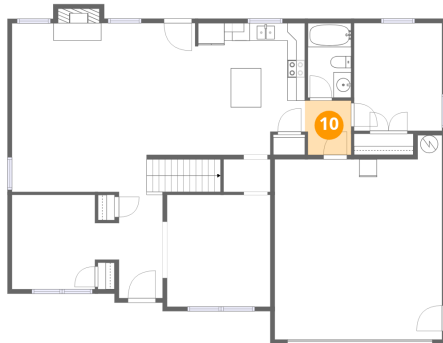

10 Floor 1 - Hall

Dimensions: 5'2" x 6'1"
Area: 31 sq. ft
Counted as living area: Yes

Heated: Yes
Finished: Yes
Enclosed: Yes
Contiguous: Yes
Permitted: Yes
Wet space: No
Addition: No
Conversion: No