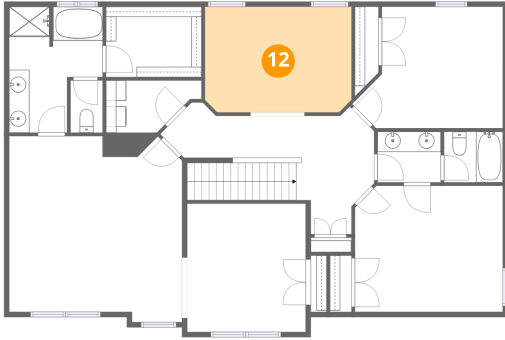

9 Floor 1 - Family Room

Dimensions: 20'8" x 19'0"
Area: 379 sq. ft
Counted as living area: Yes

Heated: Yes
Finished: Yes
Enclosed: Yes
Contiguous: Yes
Permitted: Yes
Wet space: No
Addition: No
Conversion: No

10 Floor 1 - Hall

Dimensions: 5'2" x 6'1"
Area: 31 sq. ft
Counted as living area: Yes

Heated: Yes
Finished: Yes
Enclosed: Yes
Contiguous: Yes
Permitted: Yes
Wet space: No
Addition: No
Conversion: No

11 Floor 2 - Laundry

Dimensions: 9'4" x 5'2"
Area: 39 sq. ft
Counted as living area: Yes

Heated: Yes
Finished: Yes
Enclosed: Yes
Contiguous: Yes
Permitted: Yes
Wet space: No
Addition: No
Conversion: No

12 Floor 2 - Sitting Room