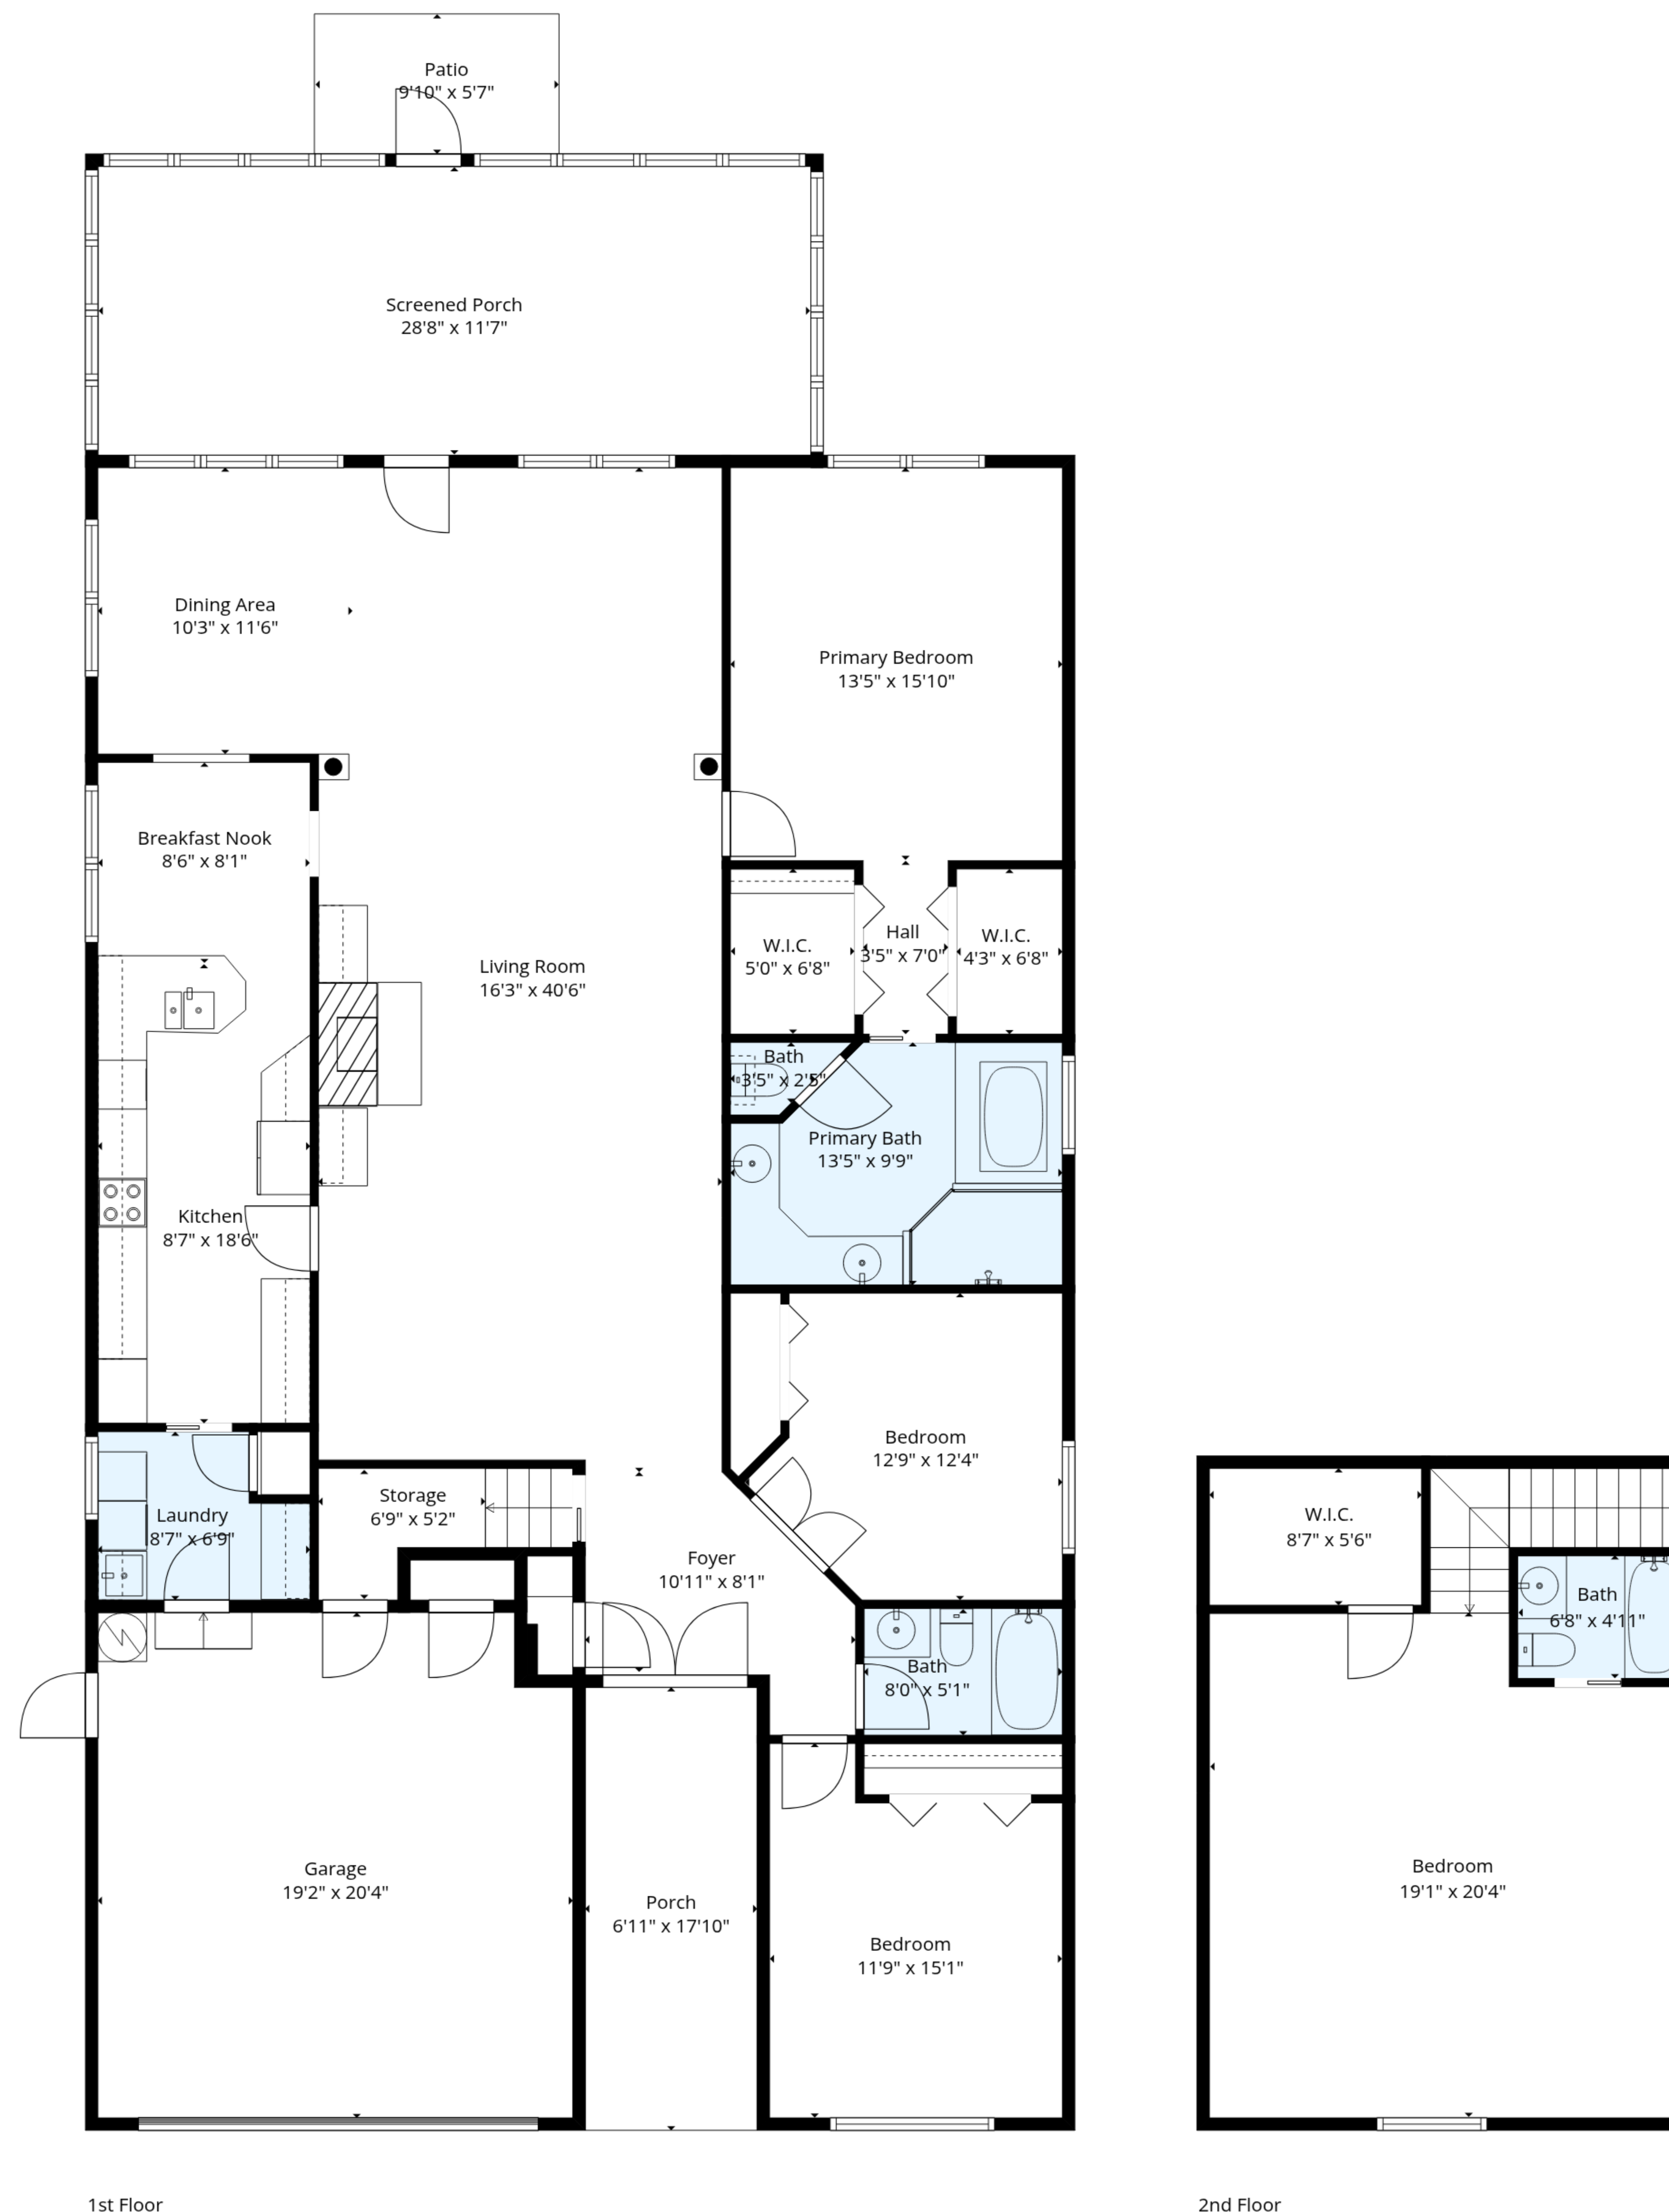

TOTAL: 2437 sq. ft

1st floor: 1999 sq. ft, 2nd floor: 438 sq. ft

EXCLUDED AREAS: PATIO: 56 sq. ft, SCREENED PORCH: 334 sq. ft, PORCH: 124 sq. ft,
 GARAGE: 391 sq. ft, STORAGE: 40 sq. ft, LOW CEILING: 62 sq. ft,
 WALLS: 212 sq. ft

1st Floor

2nd Floor

TOTAL: 2437 sq. ft

1st floor: 1999 sq. ft, 2nd floor: 438 sq. ft

EXCLUDED AREAS: PATIO: 56 sq. ft, SCREENED PORCH: 334 sq. ft, PORCH: 124 sq. ft,
 GARAGE: 391 sq. ft, STORAGE: 40 sq. ft, LOW CEILING: 62 sq. ft,
 WALLS: 212 sq. ft