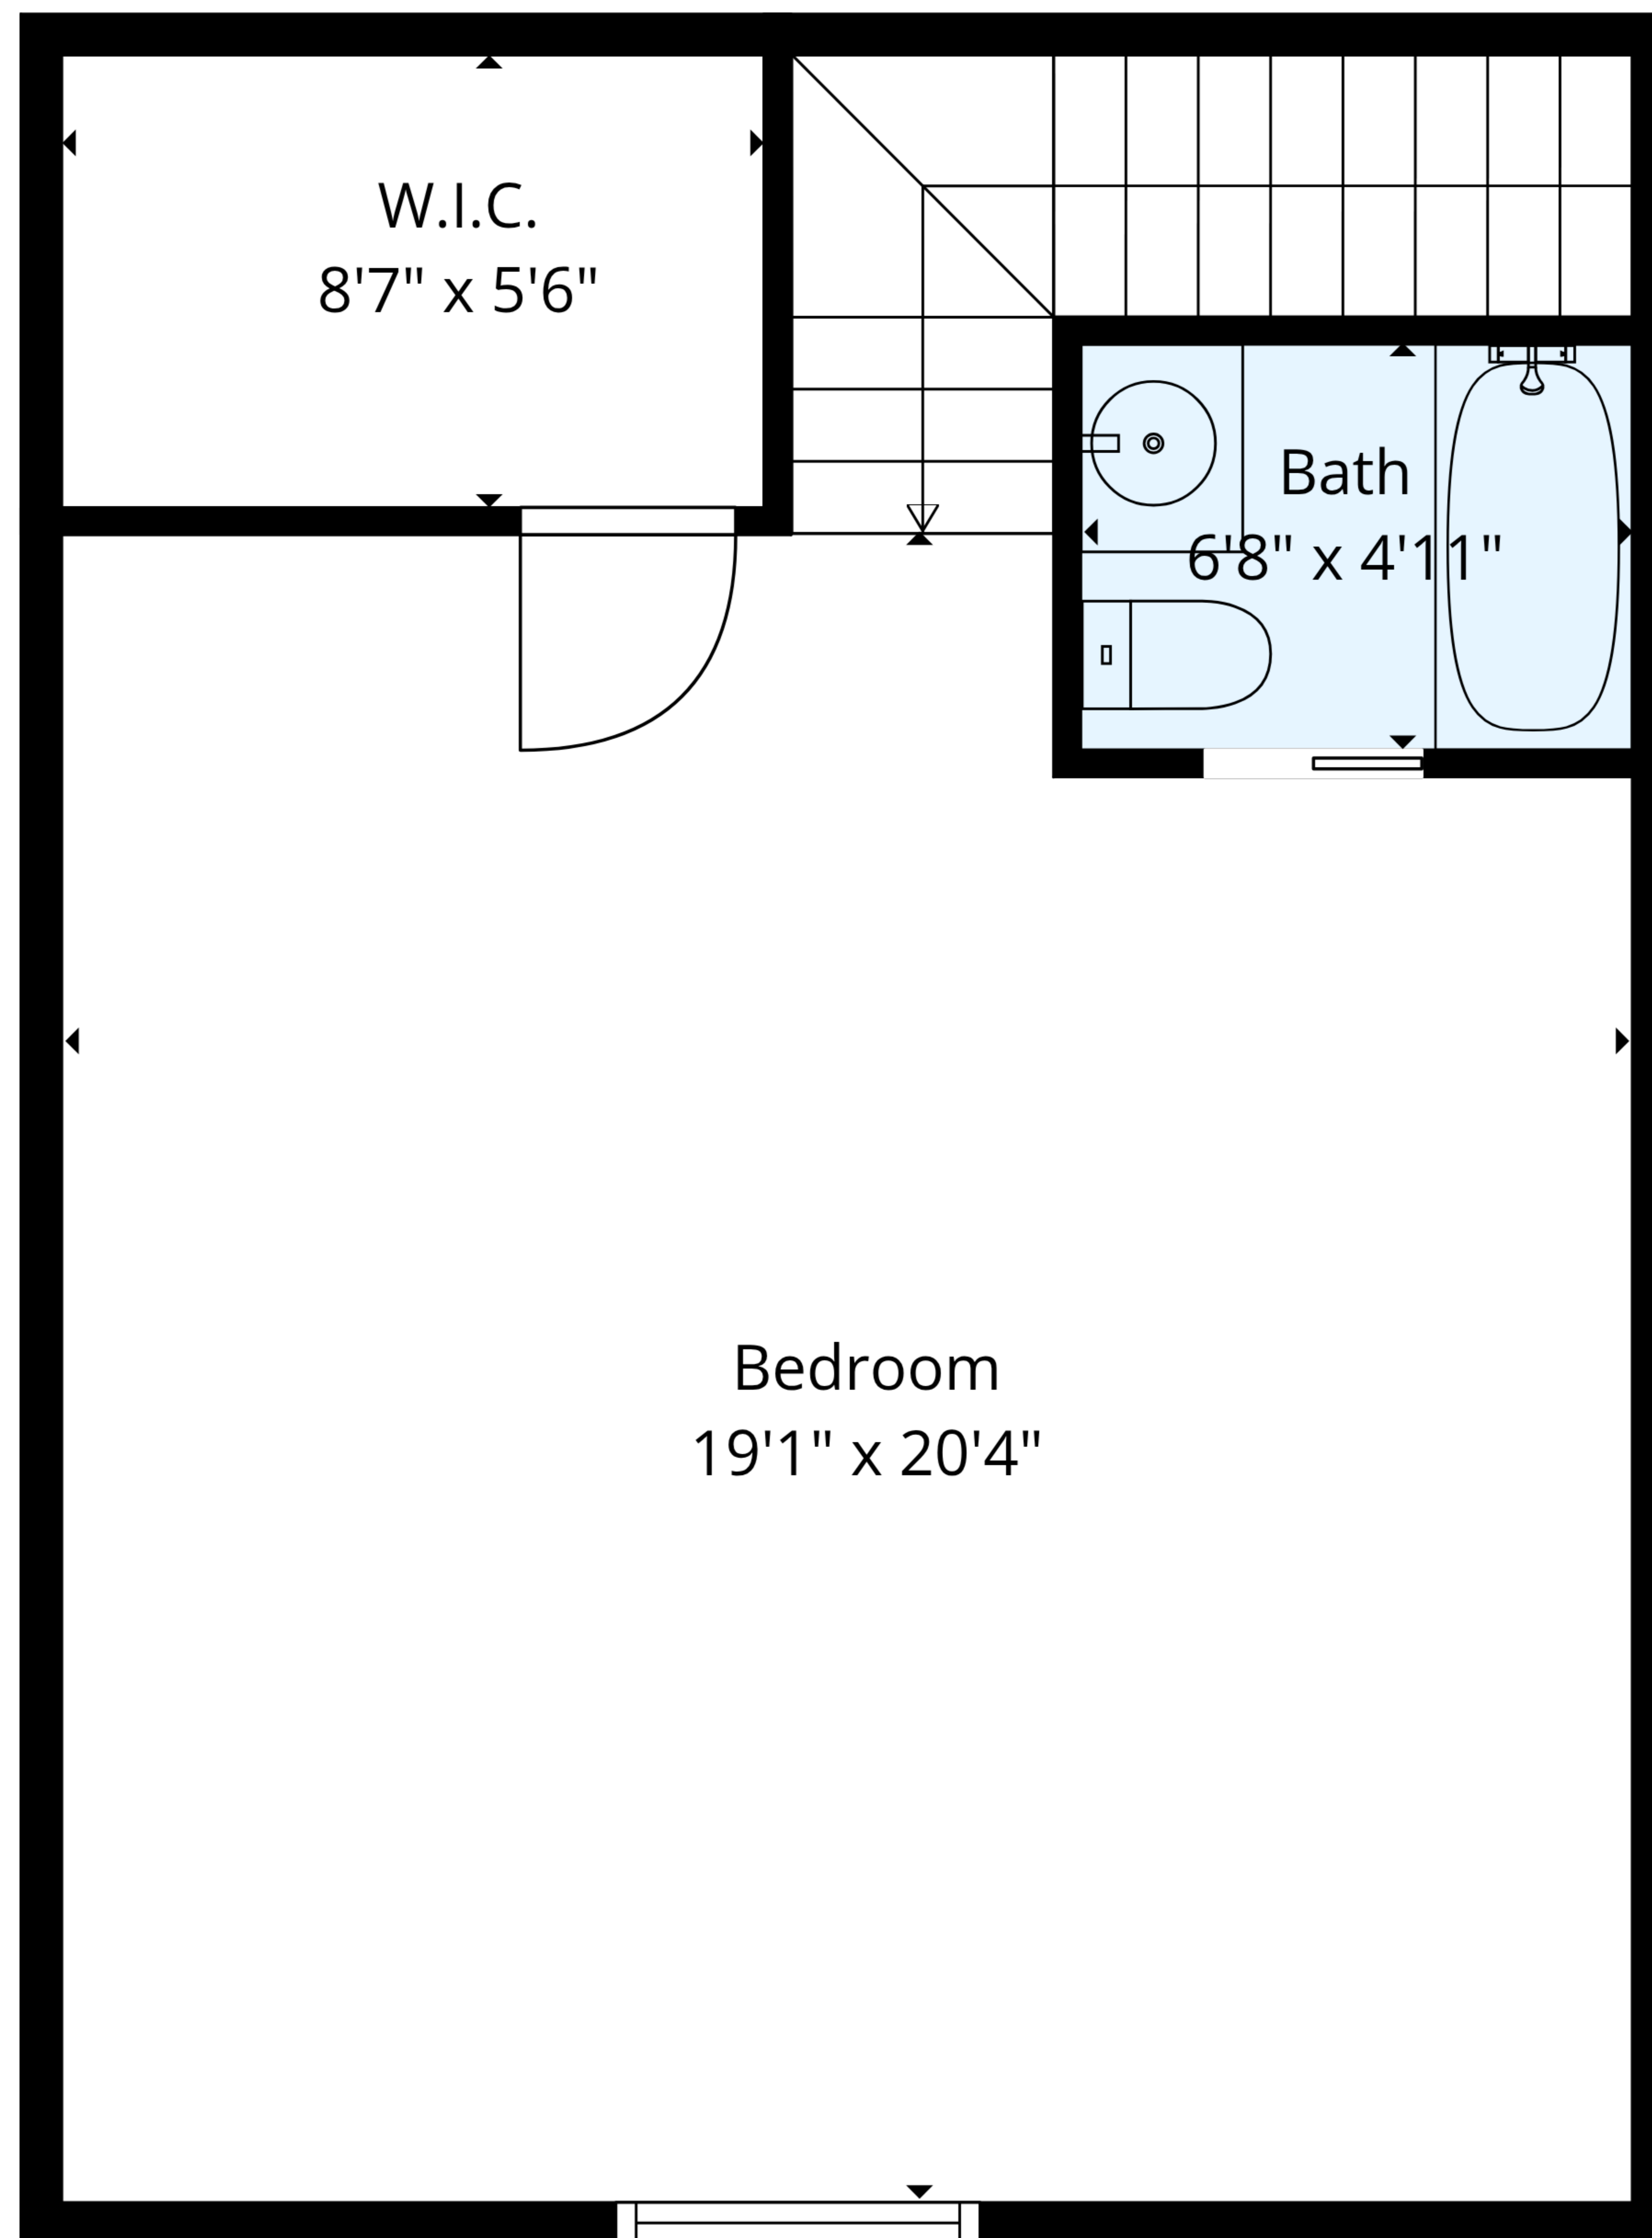

TOTAL: 2437 sq. ft

1st floor: 1999 sq. ft, 2nd floor: 438 sq. ft

EXCLUDED AREAS: PATIO: 56 sq. ft, SCREENED PORCH: 334 sq. ft, PORCH: 124 sq. ft,
 GARAGE: 391 sq. ft, STORAGE: 40 sq. ft, LOW CEILING: 62 sq. ft,
 WALLS: 212 sq. ft

1st Floor

2nd Floor

TOTAL: 2437 sq. ft

1st floor: 1999 sq. ft, 2nd floor: 438 sq. ft

EXCLUDED AREAS: PATIO: 56 sq. ft, SCREENED PORCH: 334 sq. ft, PORCH: 124 sq. ft,
 GARAGE: 391 sq. ft, STORAGE: 40 sq. ft, LOW CEILING: 62 sq. ft,
 WALLS: 212 sq. ft