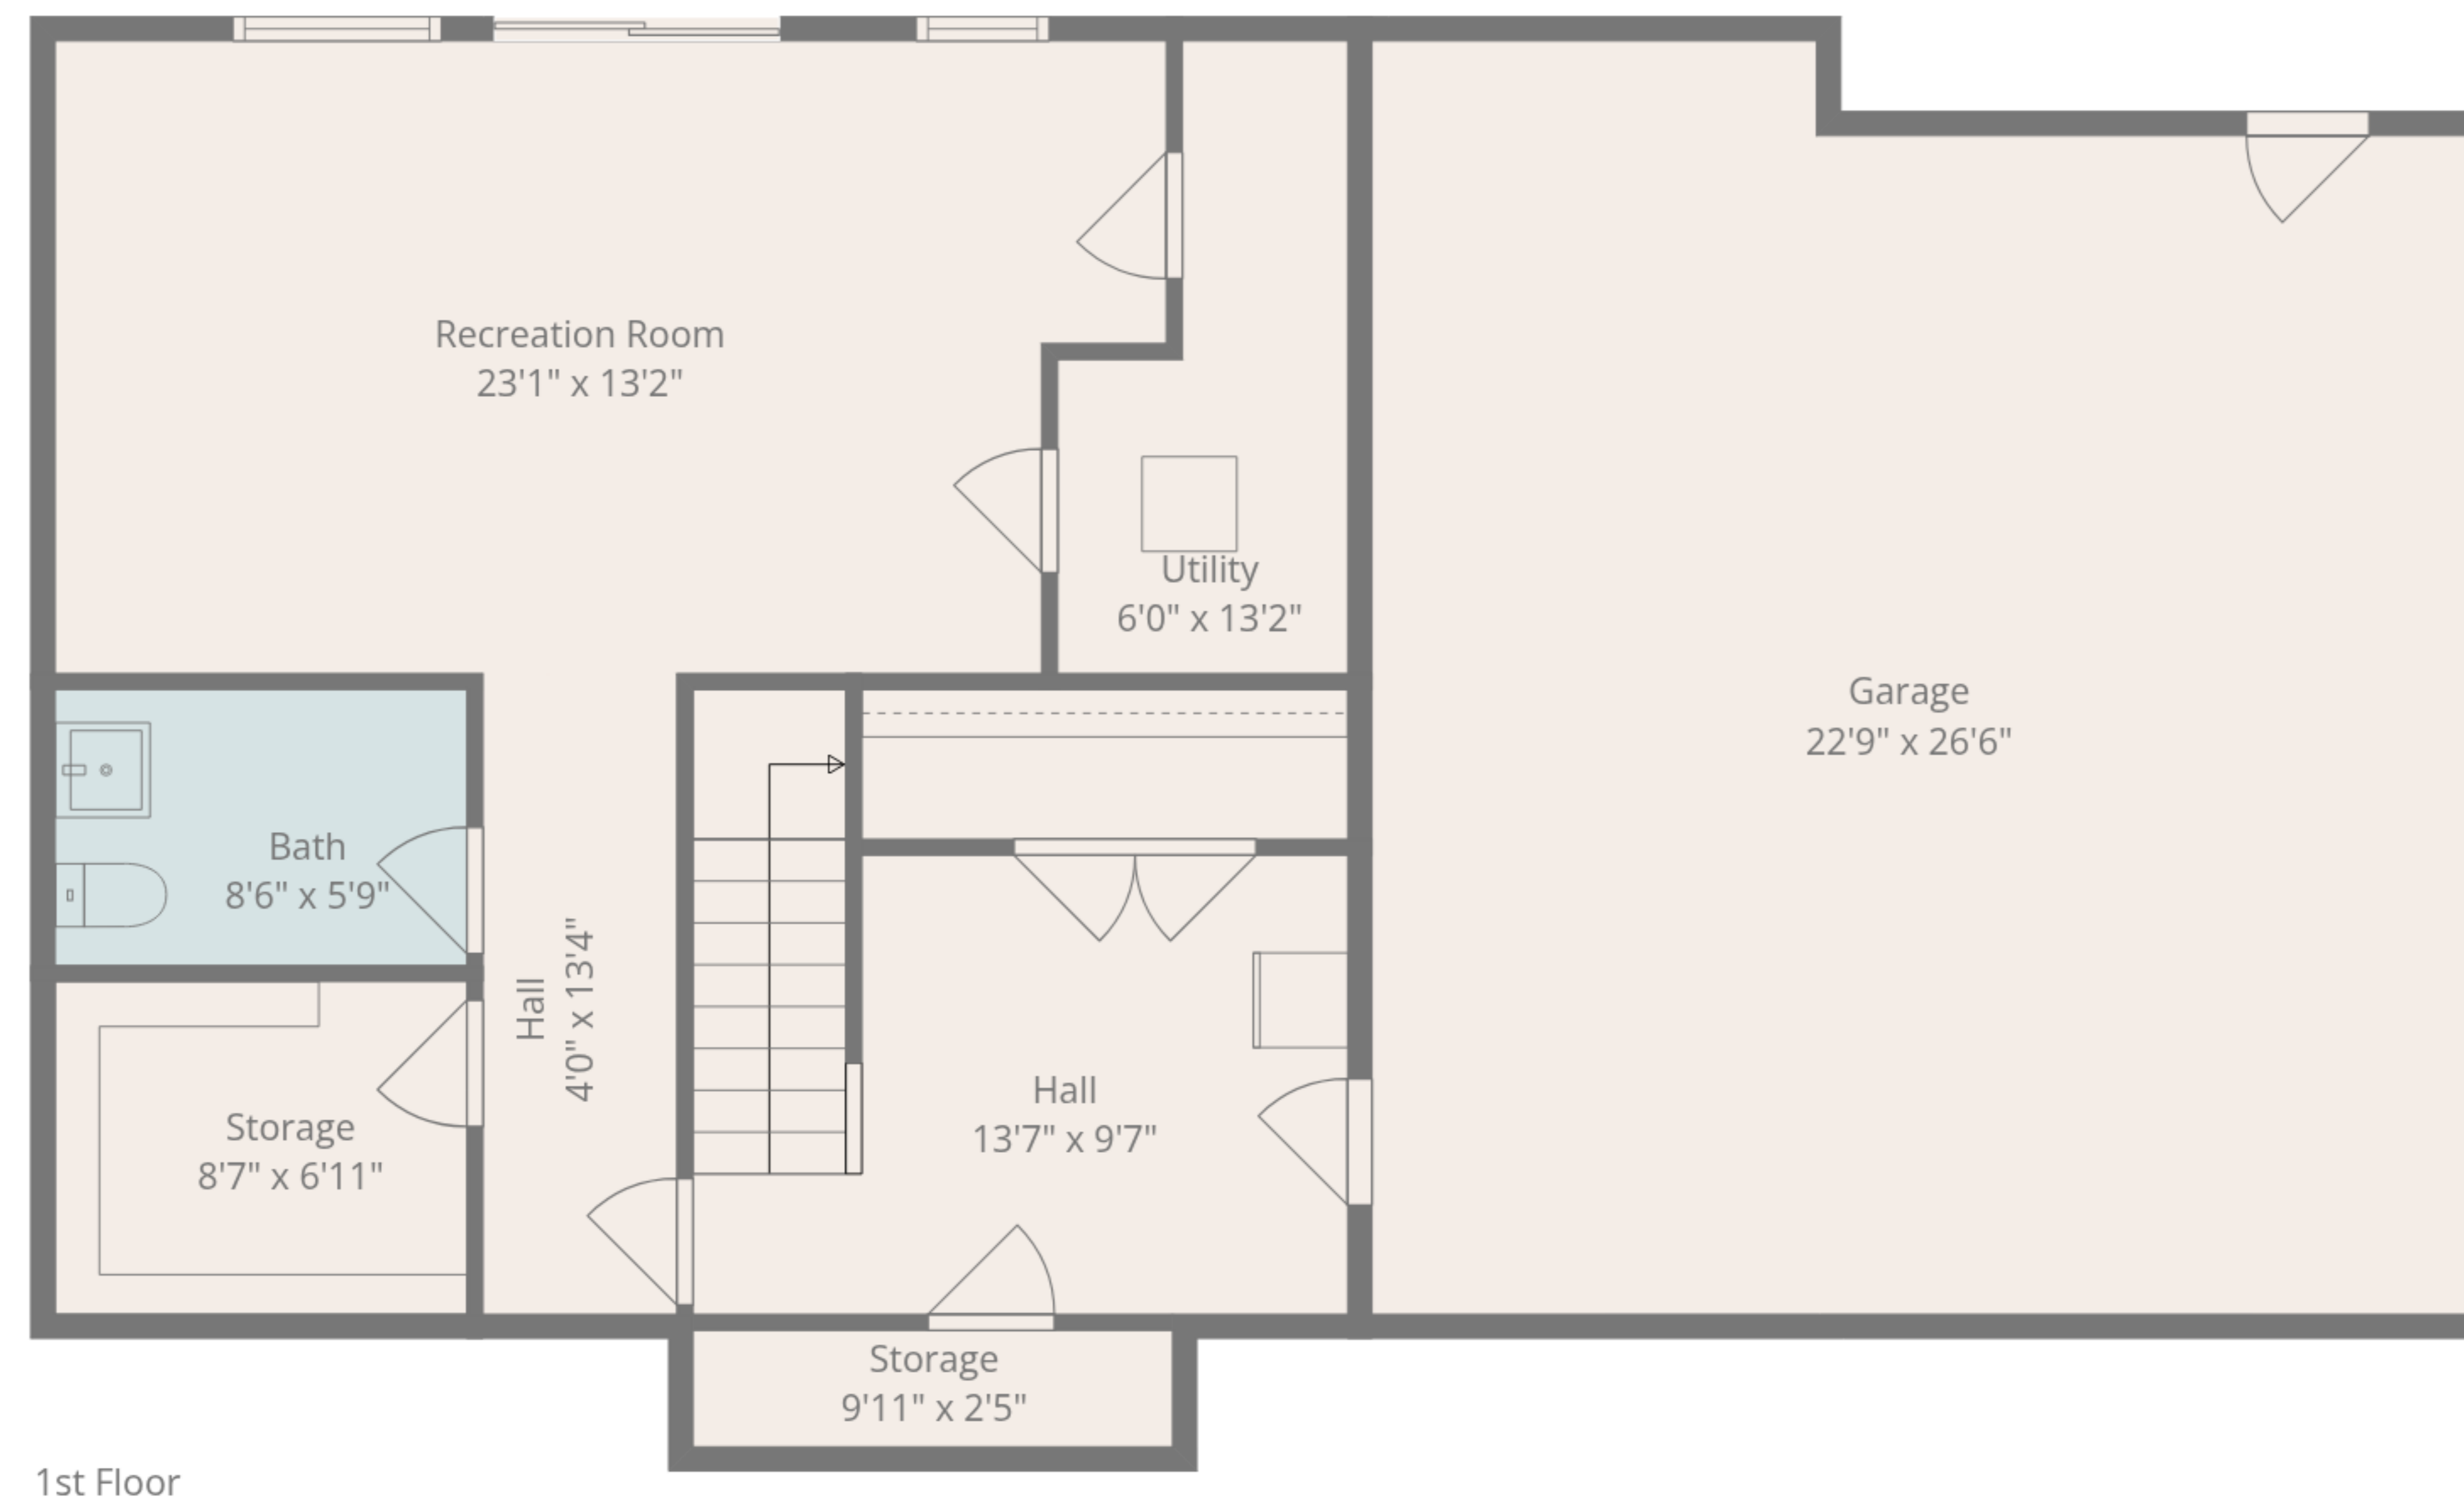

Total: 2890 sq. ft

1st Floor: 593 sq. Ft, 2nd Floor: 1304 sq. Ft, 3rd Floor: 993 sq. ft
 Excluded Areas: Garage: 576 sq. Ft, Storage: 83 sq. Ft, Utility: 62 sq. Ft,
 Porch: 37 sq. Ft, Deck: 145 sq. Ft, Fireplace: 11 sq. Ft,
 Walls: 238 sq. ft

Measurement Deemed Highly Reliable But Not Guaranteed!

Total: 2890 sq. ft

1st Floor: 593 sq. Ft, 2nd Floor: 1304 sq. Ft, 3rd Floor: 993 sq. ft
 Excluded Areas: Garage: 576 sq. Ft, Storage: 83 sq. Ft, Utility: 62 sq. Ft,
 Porch: 37 sq. Ft, Deck: 145 sq. Ft, Fireplace: 11 sq. Ft,
 Walls: 238 sq. ft