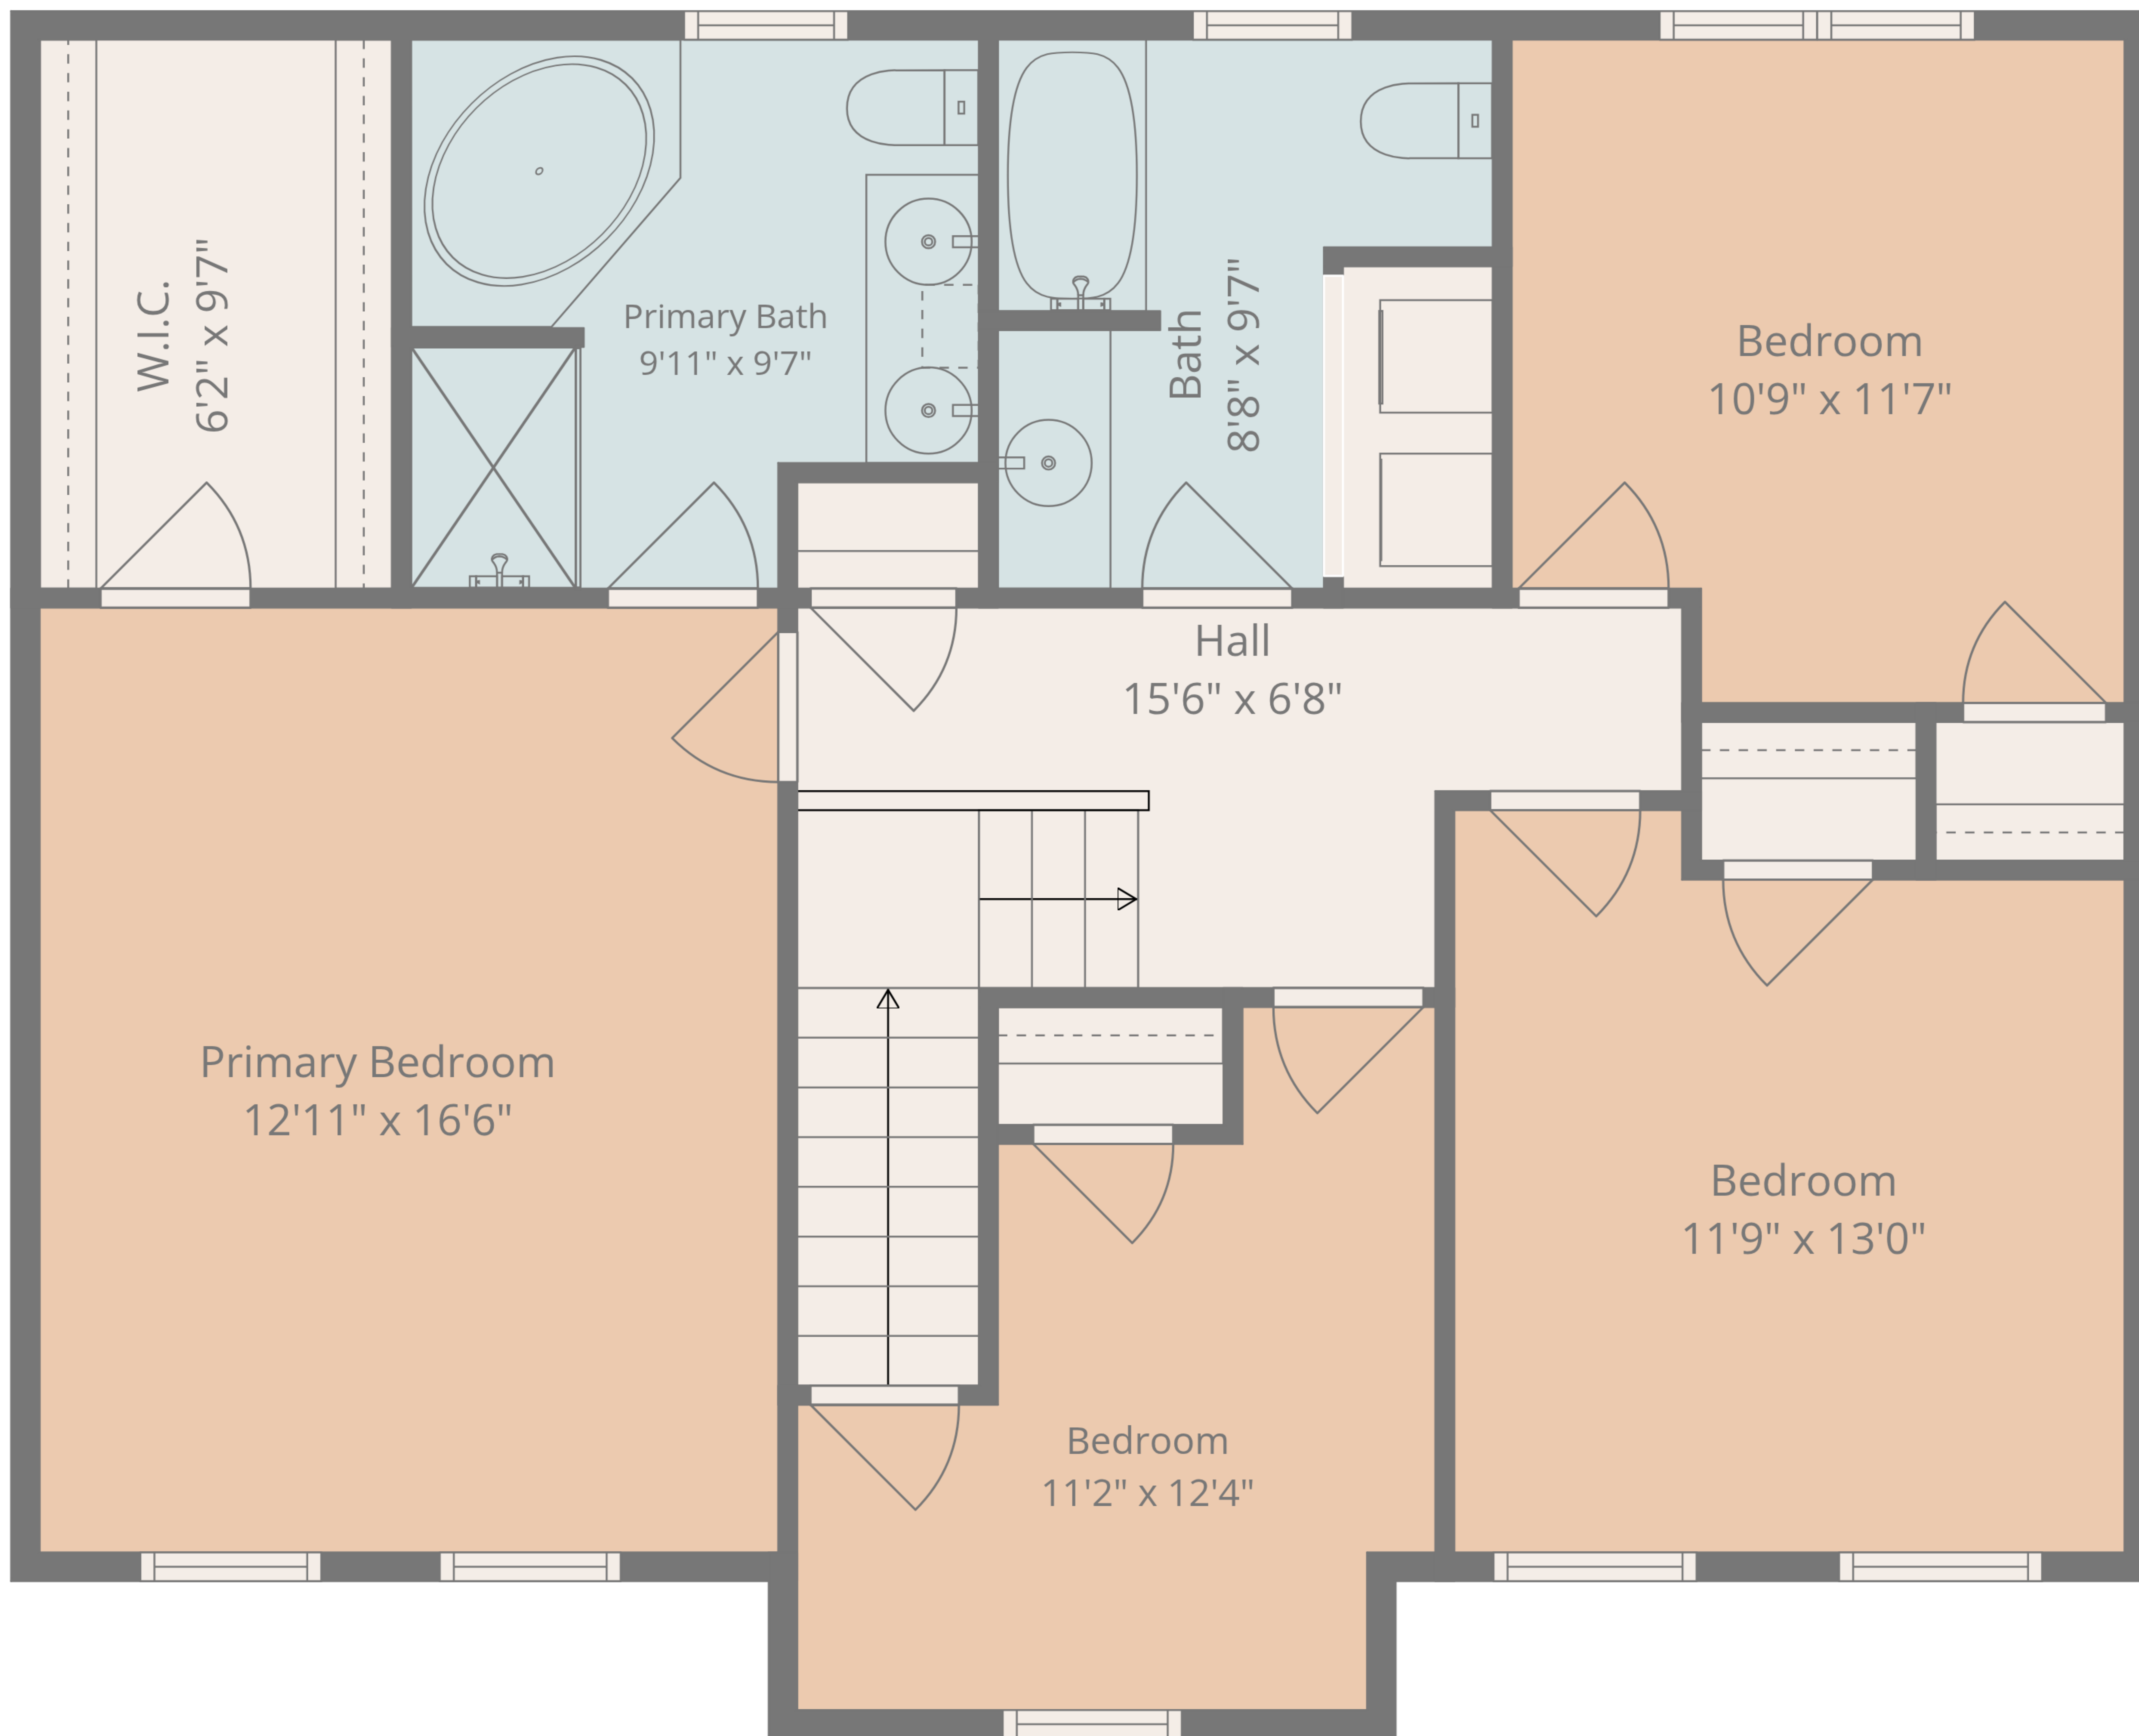

Total: 2890 sq. ft

1st Floor: 593 sq. Ft, 2nd Floor: 1304 sq. Ft, 3rd Floor: 993 sq. ft
 Excluded Areas: Garage: 576 sq. Ft, Storage: 83 sq. Ft, Utility: 62 sq. Ft,
 Porch: 37 sq. Ft, Deck: 145 sq. Ft, Fireplace: 11 sq. Ft,
 Walls: 238 sq. ft

Measurement Deemed Highly Reliable But Not Guaranteed!

Total: 2890 sq. ft

1st Floor: 593 sq. Ft, 2nd Floor: 1304 sq. Ft, 3rd Floor: 993 sq. ft
 Excluded Areas: Garage: 576 sq. Ft, Storage: 83 sq. Ft, Utility: 62 sq. Ft,
 Porch: 37 sq. Ft, Deck: 145 sq. Ft, Fireplace: 11 sq. Ft,
 Walls: 238 sq. ft