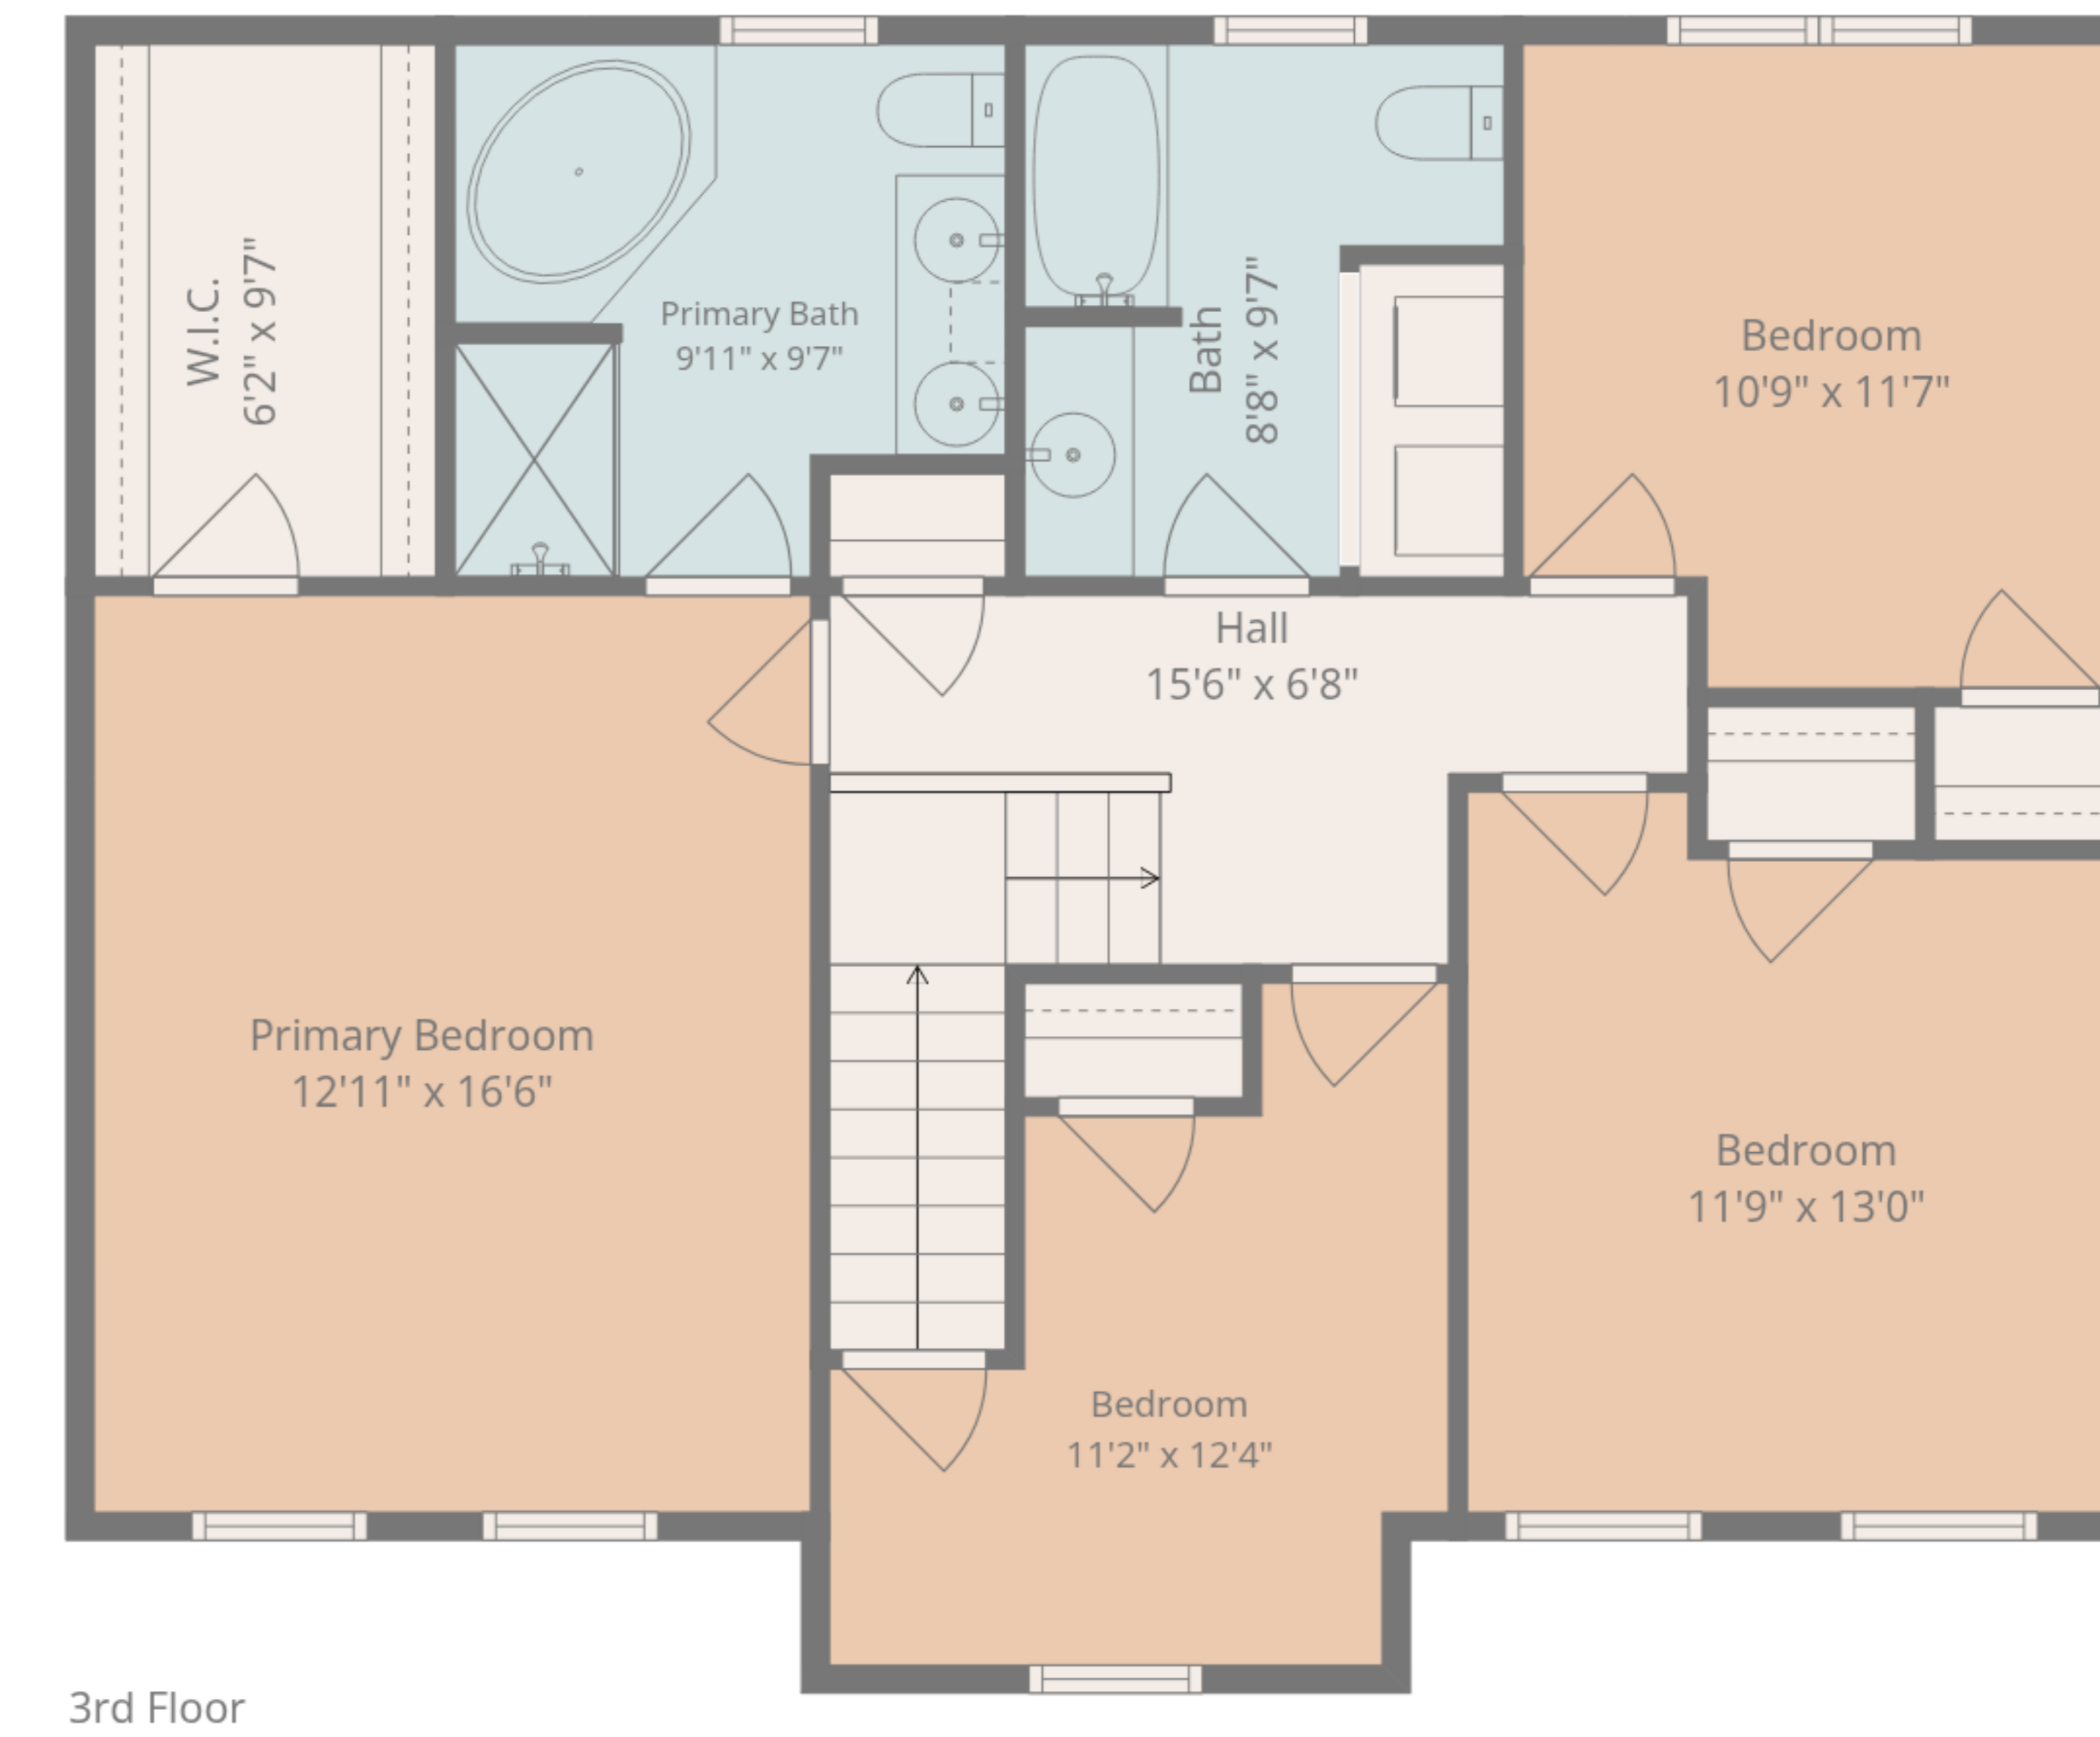

Total: 2890 sq. ft

1st Floor: 593 sq. Ft, 2nd Floor: 1304 sq. Ft, 3rd Floor: 993 sq. ft
 Excluded Areas: Garage: 576 sq. Ft, Storage: 83 sq. Ft, Utility: 62 sq. Ft,
 Porch: 37 sq. Ft, Deck: 145 sq. Ft, Fireplace: 11 sq. Ft,
 Walls: 238 sq. ft

Measurement Deemed Highly Reliable But Not Guaranteed!

Total: 2890 sq. ft

1st Floor: 593 sq. Ft, 2nd Floor: 1304 sq. Ft, 3rd Floor: 993 sq. ft
 Excluded Areas: Garage: 576 sq. Ft, Storage: 83 sq. Ft, Utility: 62 sq. Ft,
 Porch: 37 sq. Ft, Deck: 145 sq. Ft, Fireplace: 11 sq. Ft,
 Walls: 238 sq. ft