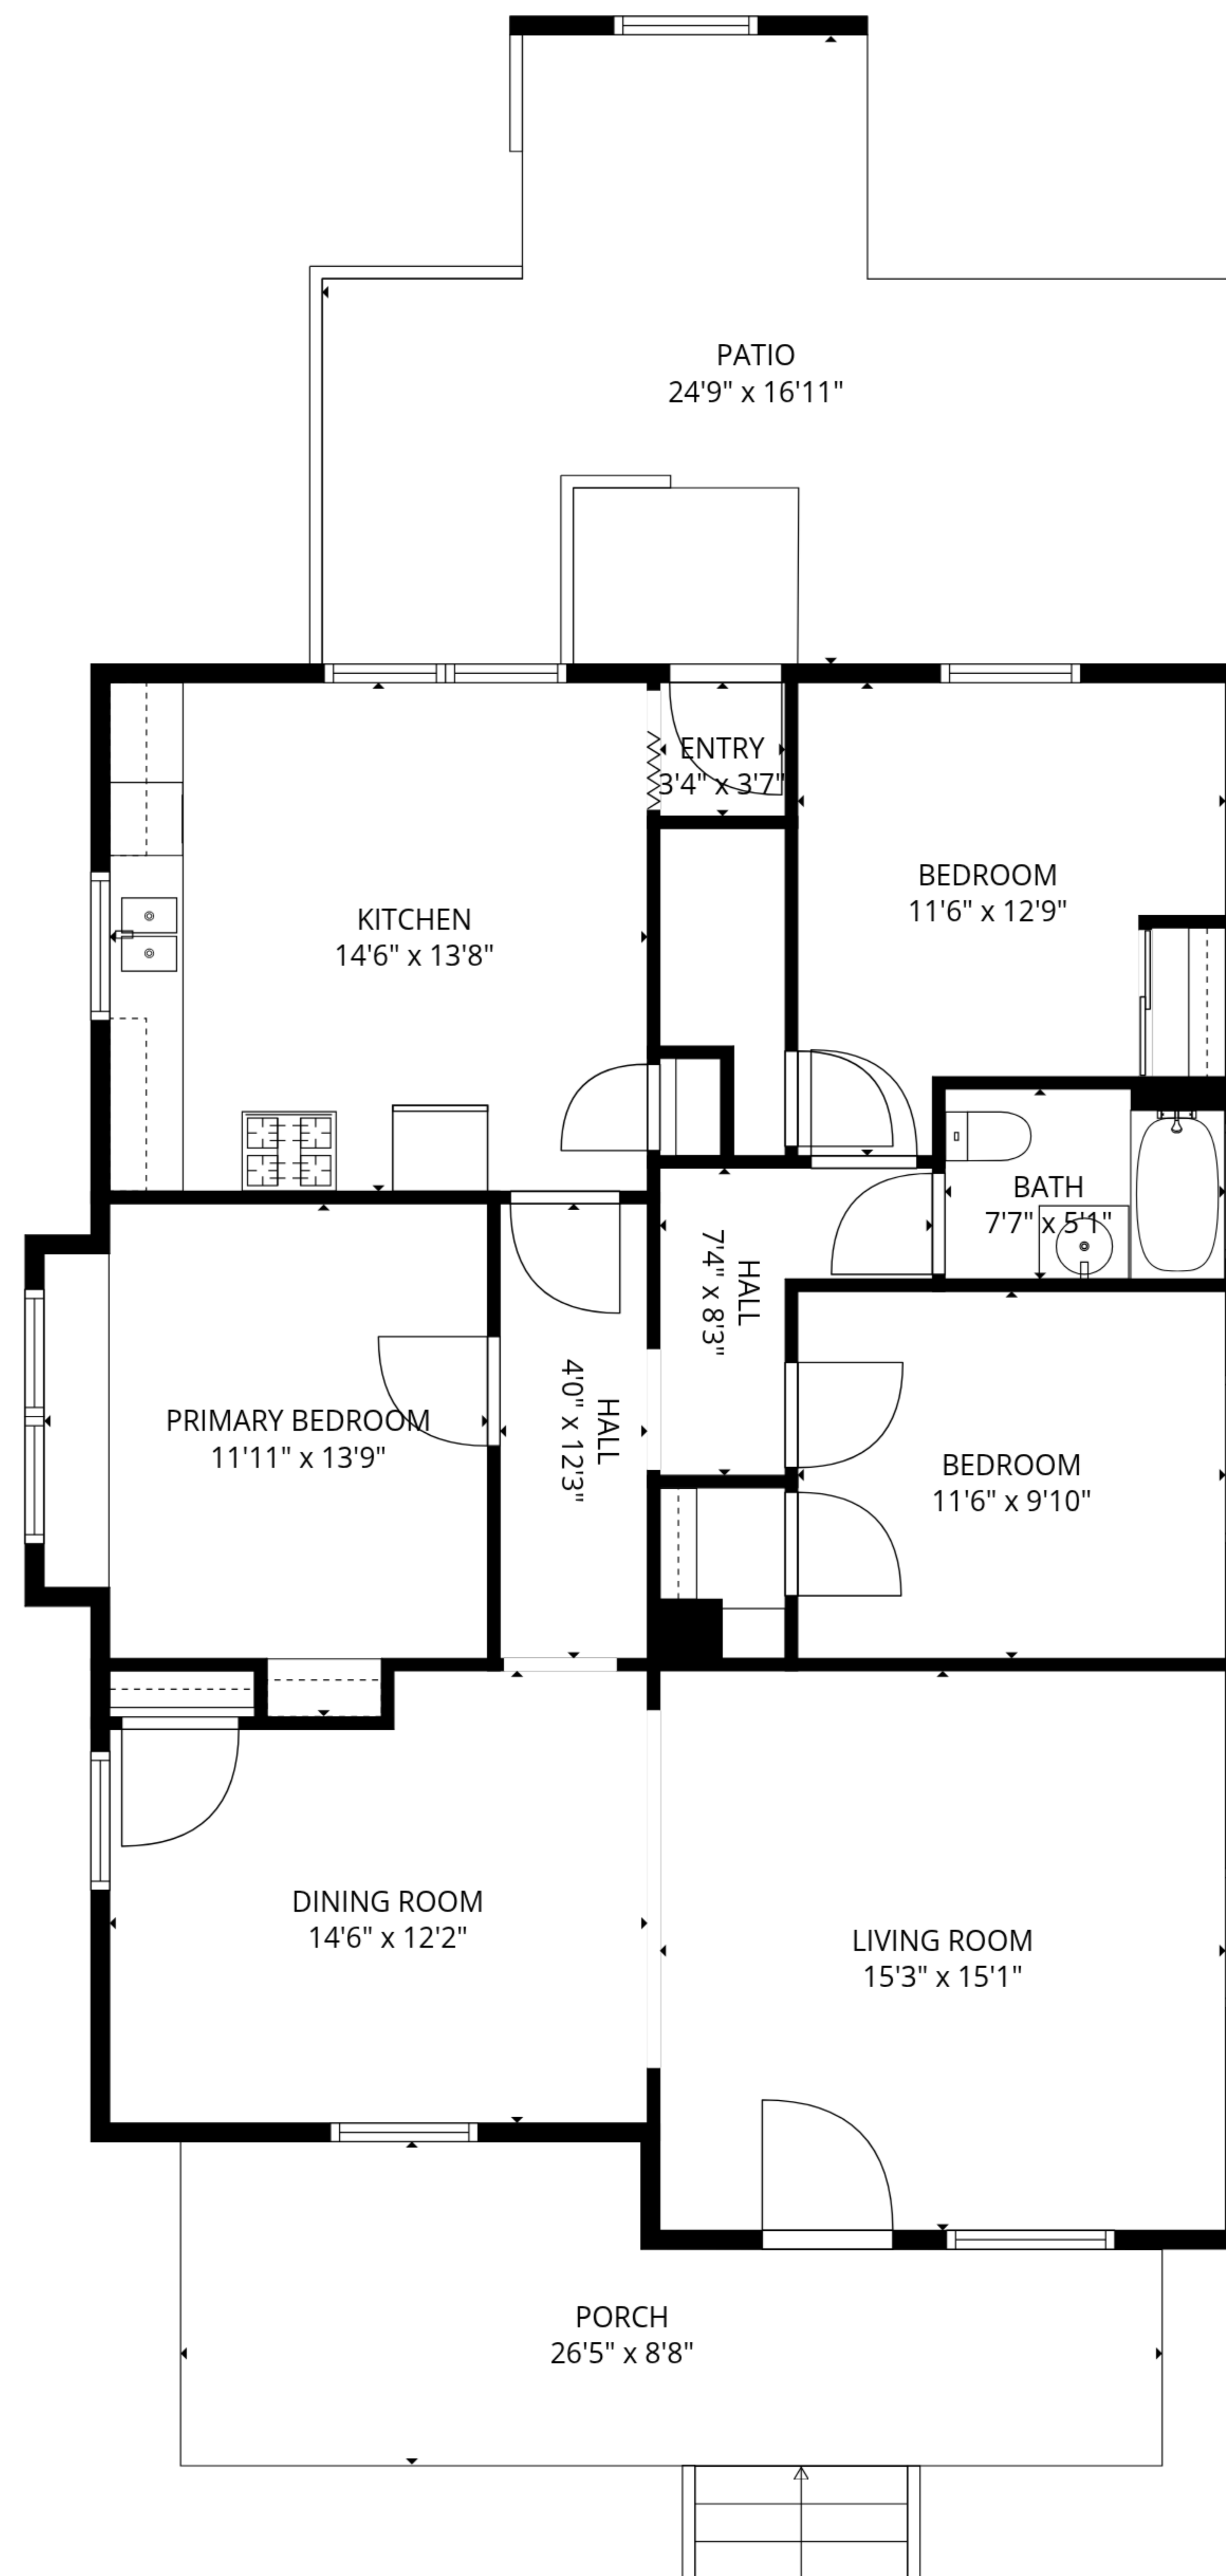

**TOTAL: 1222 sq. ft**

1st floor: 1222 sq. ft

EXCLUDED AREAS: PATIO: 318 sq. ft, PORCH: 189 sq. ft, WALLS: 80 sq. ft

**TOTAL: 1222 sq. ft**

1st floor: 1222 sq. ft

EXCLUDED AREAS: PATIO: 318 sq. ft, PORCH: 189 sq. ft, WALLS: 80 sq. ft