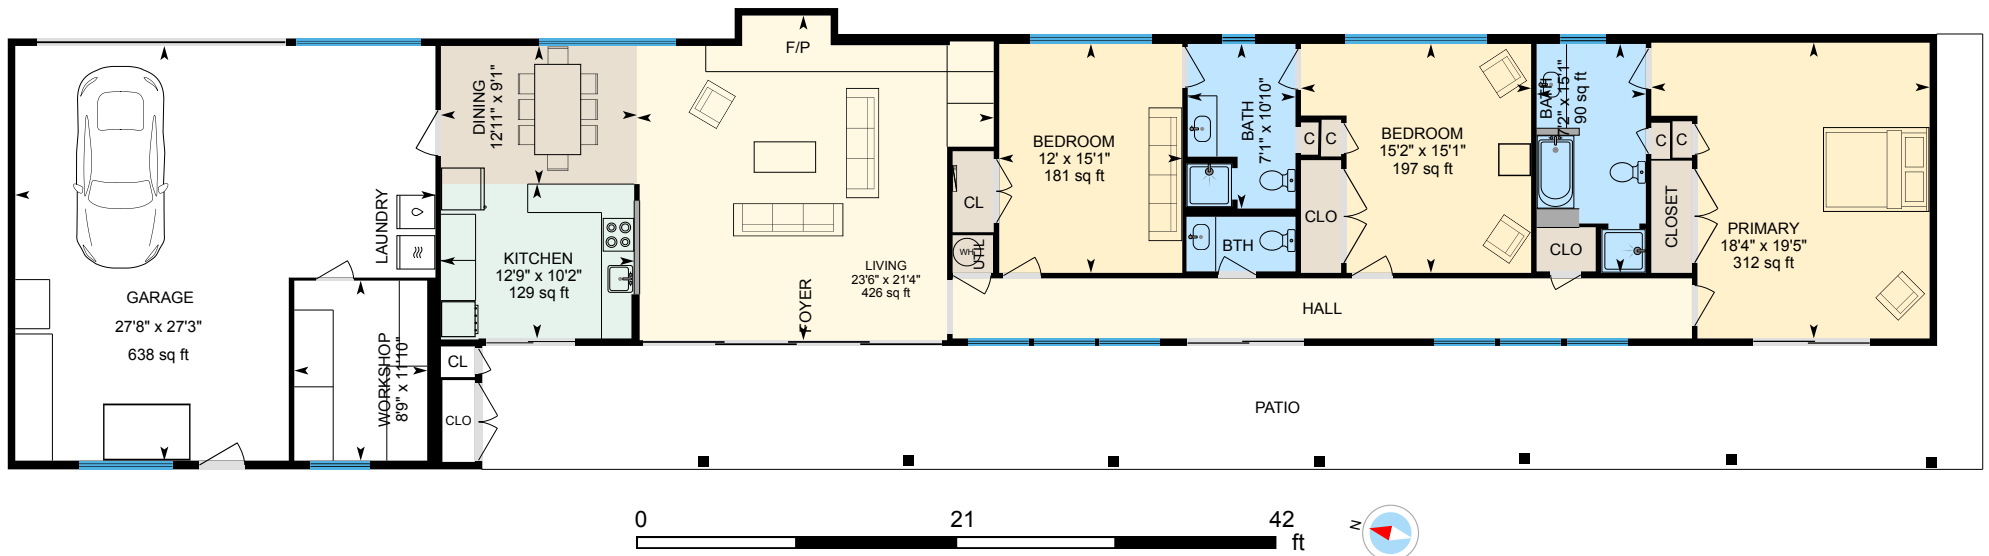

Main Floor
Finished Area 2028.45 sq ft

20892 Old Phoenix Lake Rd, Sonora, CA

For illustrative purposes only. All reported dimensions, property sizes and floor areas are approximate and subject to independent verification. To the extent permitted by law, no warranty is made as to accuracy or completeness, and no liability will be accepted for any errors or omissions.