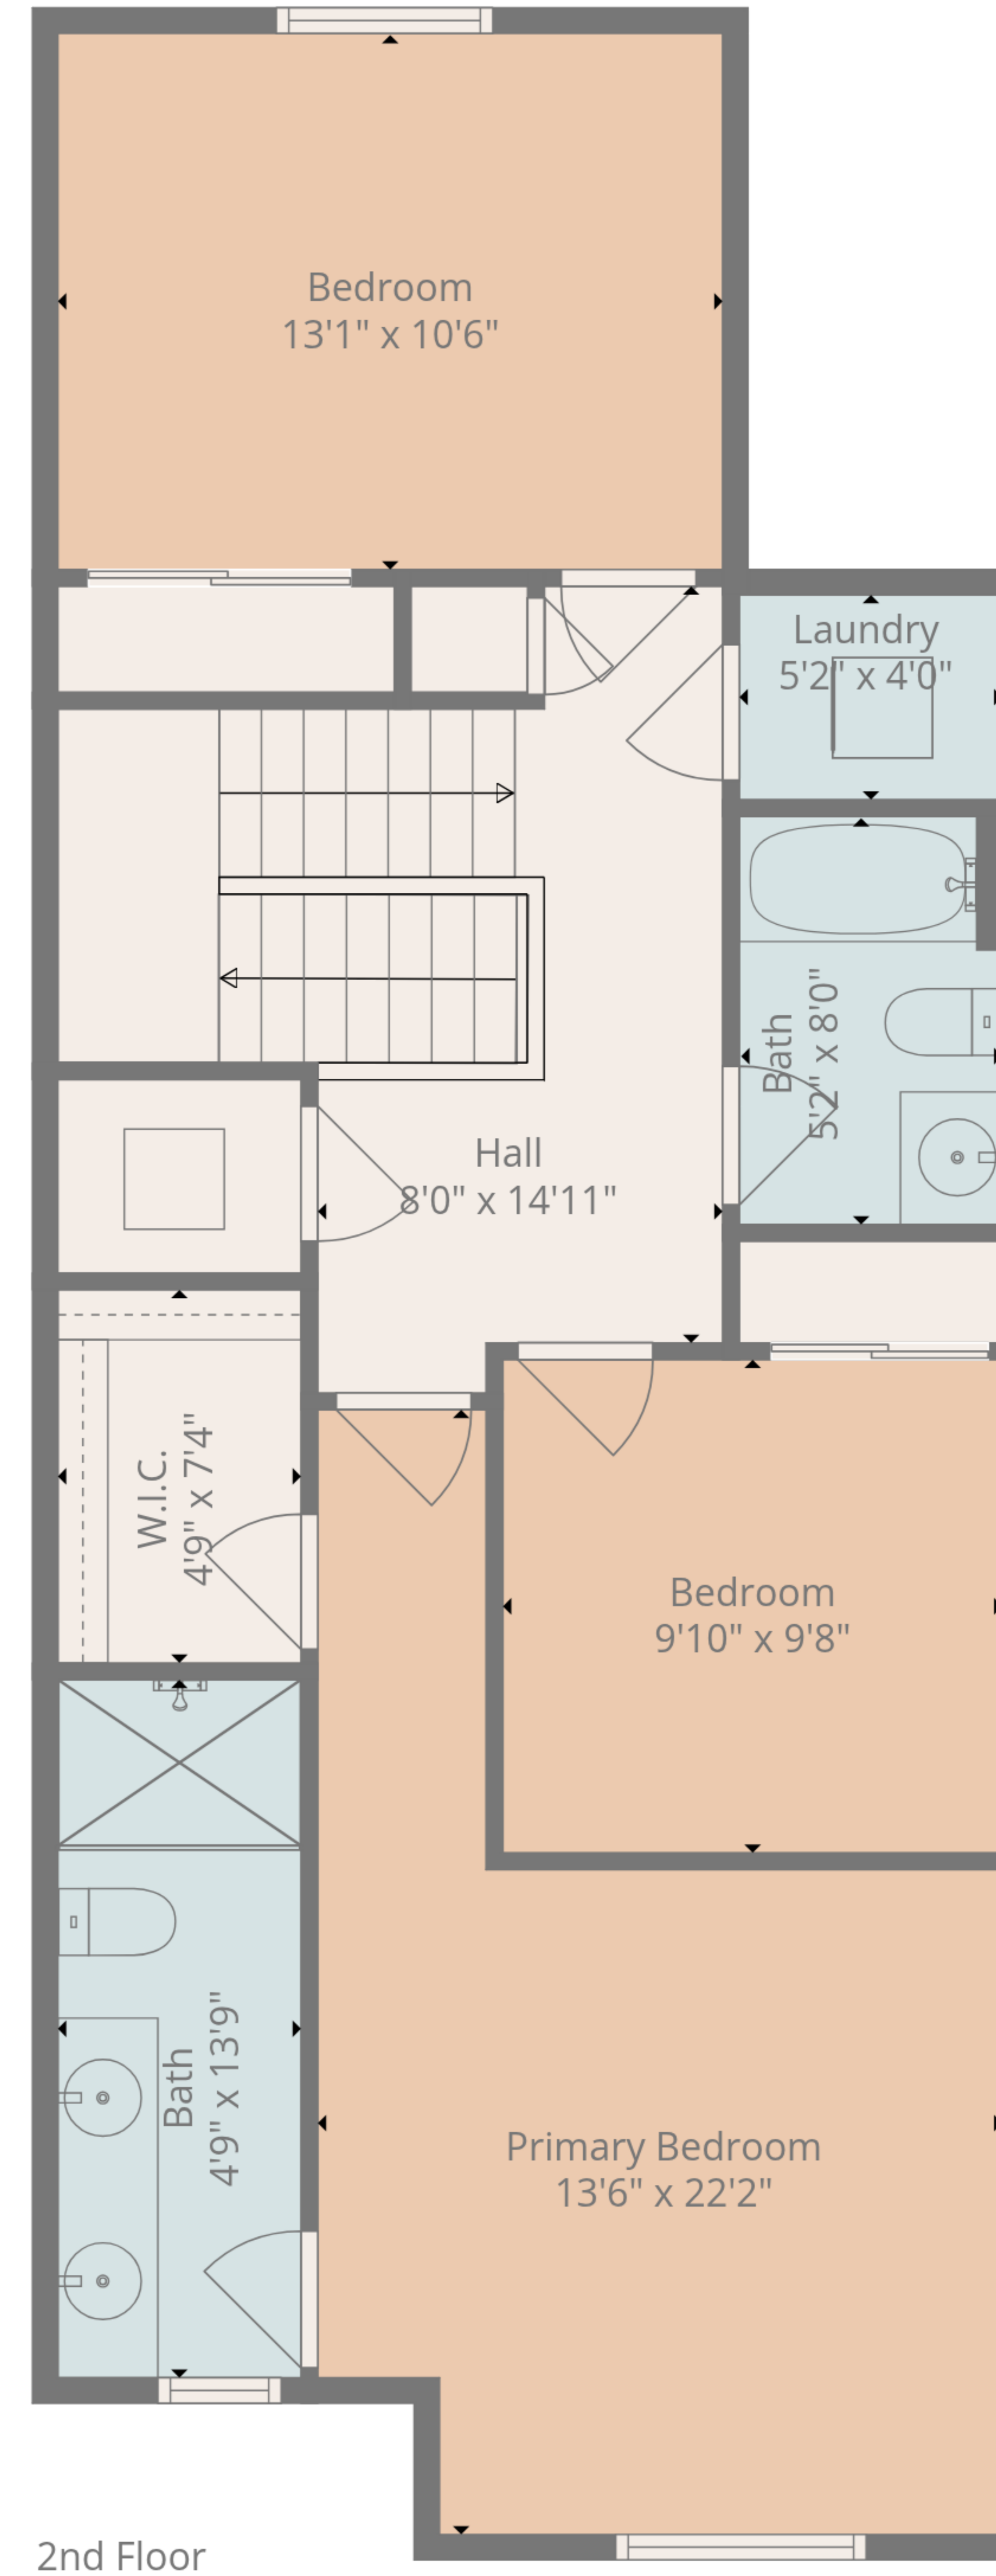

TOTAL: 1374 sq. ft

1st floor: 543 sq. ft, 2nd floor: 831 sq. ft

EXCLUDED AREAS: UNDEFINED: 14 sq. ft, GARAGE: 282 sq. ft, PORCH: 55 sq. ft,
WALLS: 155 sq. ft

TOTAL: 1374 sq. ft

1st floor: 543 sq. ft, 2nd floor: 831 sq. ft

EXCLUDED AREAS: UNDEFINED: 14 sq. ft, GARAGE: 282 sq. ft, PORCH: 55 sq. ft,
WALLS: 155 sq. ft

TOTAL: 1374 sq. ft

1st floor: 543 sq. ft, 2nd floor: 831 sq. ft

EXCLUDED AREAS: UNDEFINED: 14 sq. ft, GARAGE: 282 sq. ft, PORCH: 55 sq. ft,
WALLS: 155 sq. ft