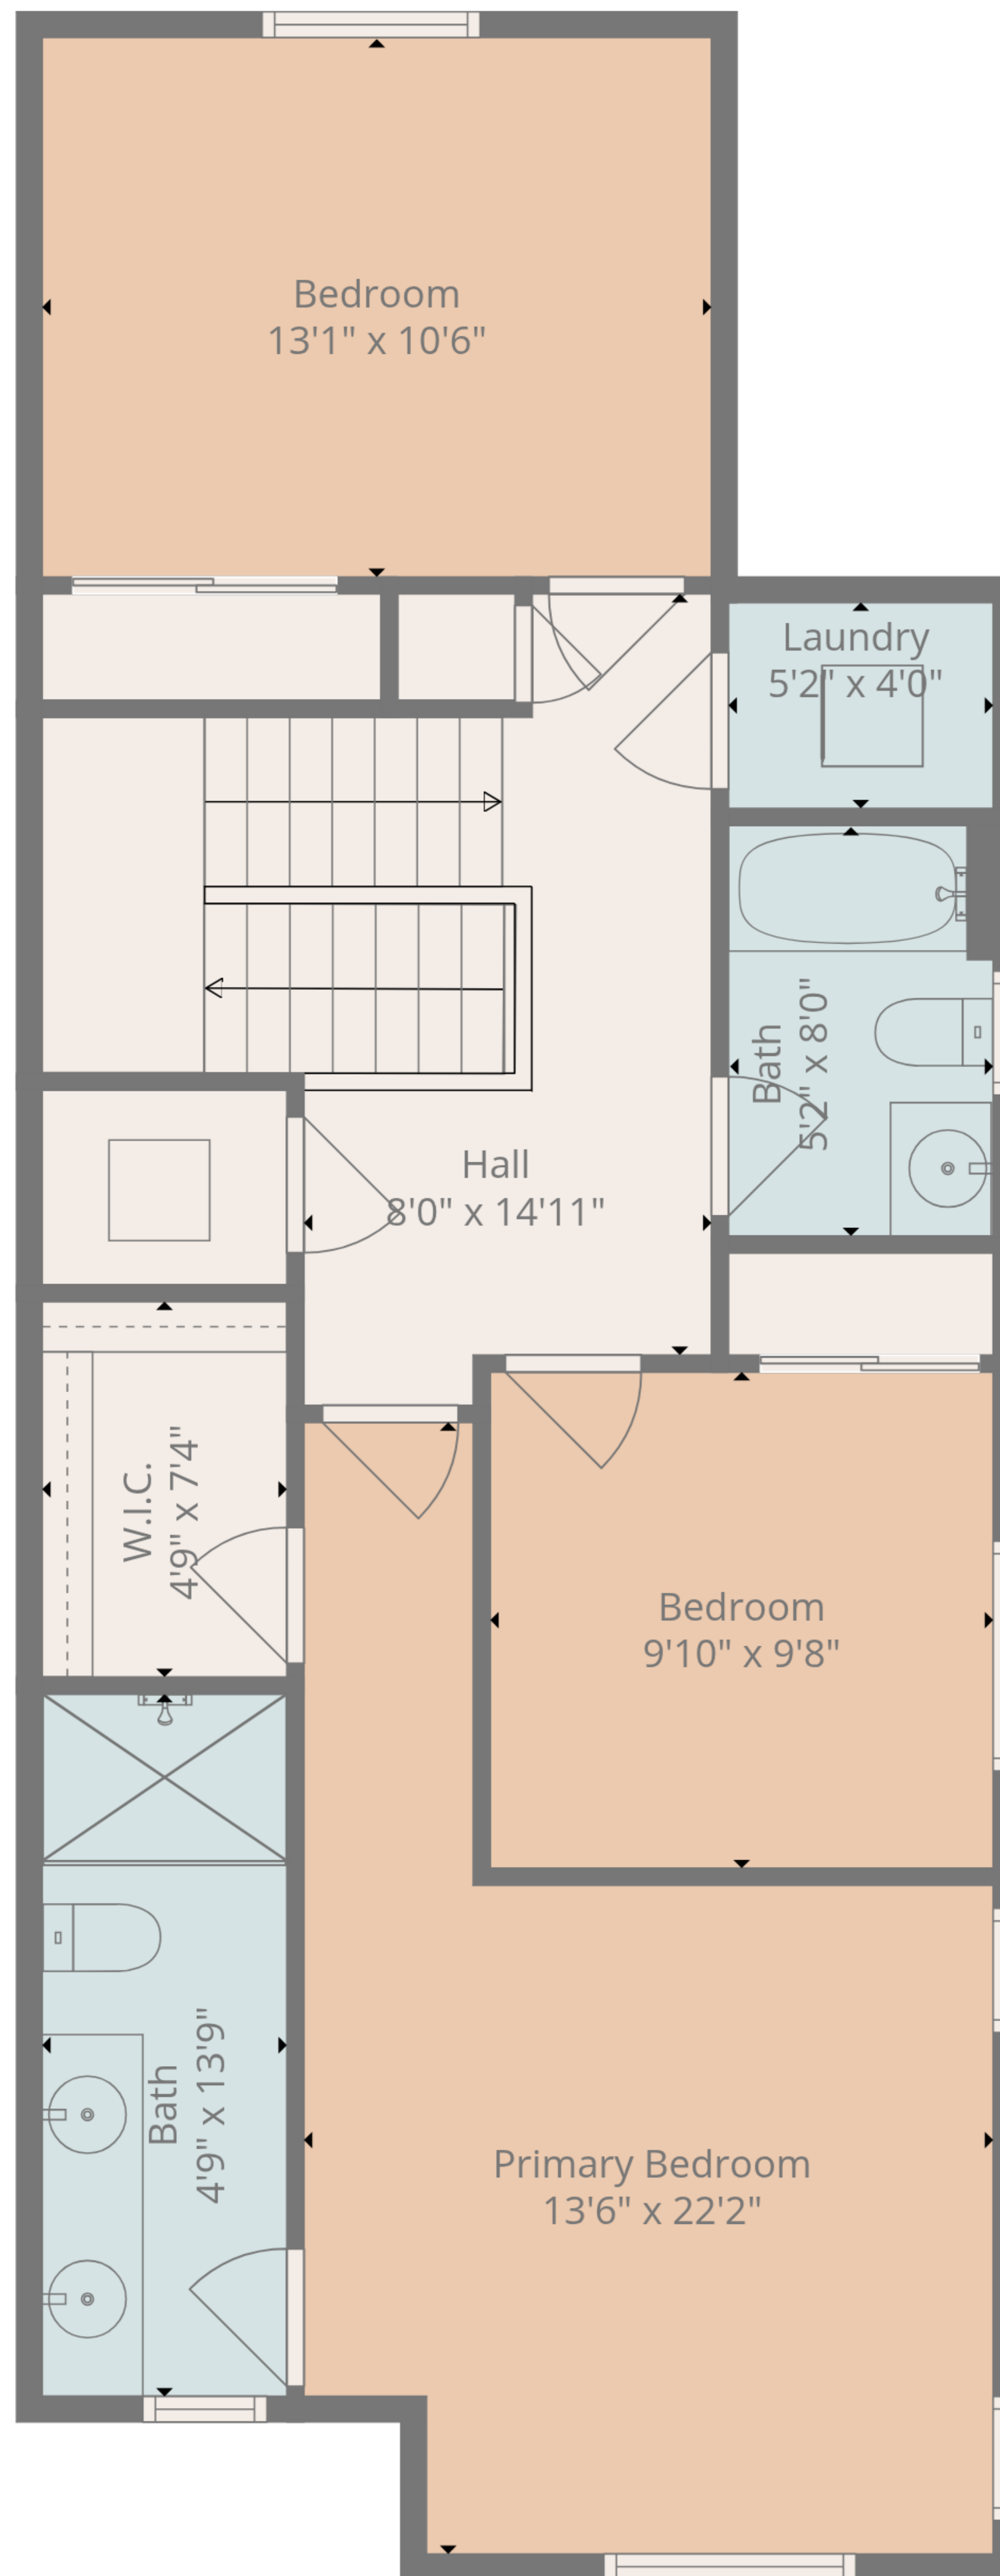

TOTAL: 1374 sq. ft

1st floor: 543 sq. ft, 2nd floor: 831 sq. ft

EXCLUDED AREAS: UNDEFINED: 14 sq. ft, GARAGE: 282 sq. ft, PORCH: 55 sq. ft,
WALLS: 155 sq. ft

TOTAL: 1374 sq. ft

1st floor: 543 sq. ft, 2nd floor: 831 sq. ft

EXCLUDED AREAS: UNDEFINED: 14 sq. ft, GARAGE: 282 sq. ft, PORCH: 55 sq. ft,
WALLS: 155 sq. ft

TOTAL: 1374 sq. ft

1st floor: 543 sq. ft, 2nd floor: 831 sq. ft

EXCLUDED AREAS: UNDEFINED: 14 sq. ft, GARAGE: 282 sq. ft, PORCH: 55 sq. ft,
WALLS: 155 sq. ft