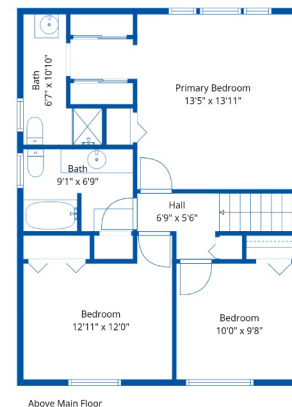

# 46111 Roy Ave

**Estimated Areas:**  
Basement Floor: 508 sq. ft (not inc. 162 sq. ft Utility)  
Below Main: 728 sq. ft  
Main Floor: 757 sq. ft  
Above Main: 757 sq. ft  
Total: 2750 Sq. Ft