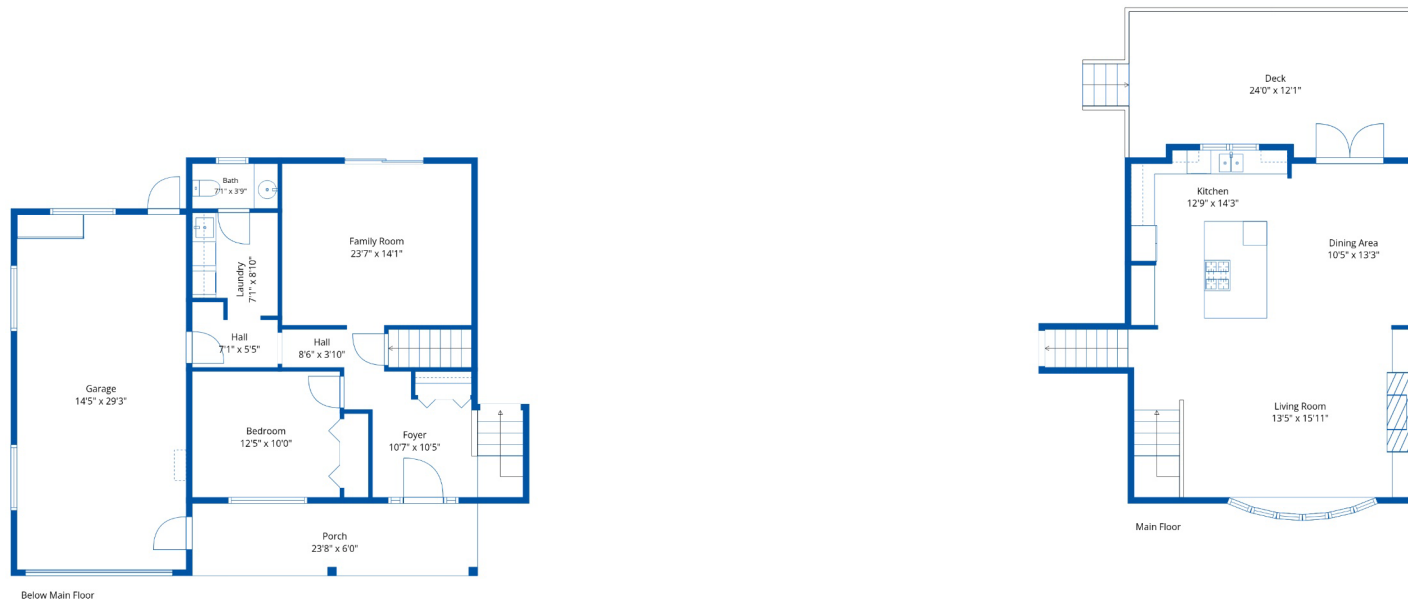

# 46111 Roy Ave

**Estimated Areas:**  
Basement Floor: 508 sq. ft (not inc. 162 sq. ft Utility)  
Below Main: 728 sq. ft  
Main Floor: 757 sq. ft  
Above Main: 757 sq. ft  
Total: 2750 Sq. Ft