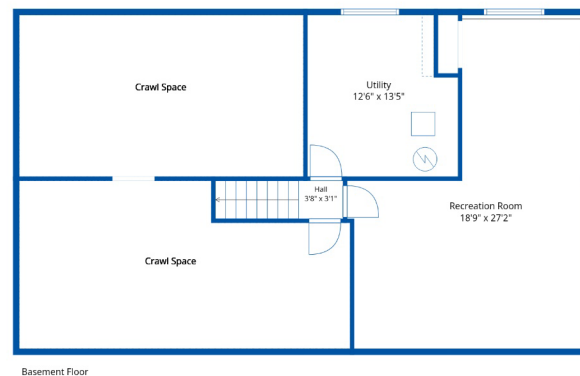

# 46111 Roy Ave

**Estimated Areas:**  
Basement Floor: 508 sq. ft (not inc. 162 sq. ft Utility)  
Below Main: 728 sq. ft  
Main Floor: 757 sq. ft  
Above Main: 757 sq. ft  
Total: 2750 Sq. Ft