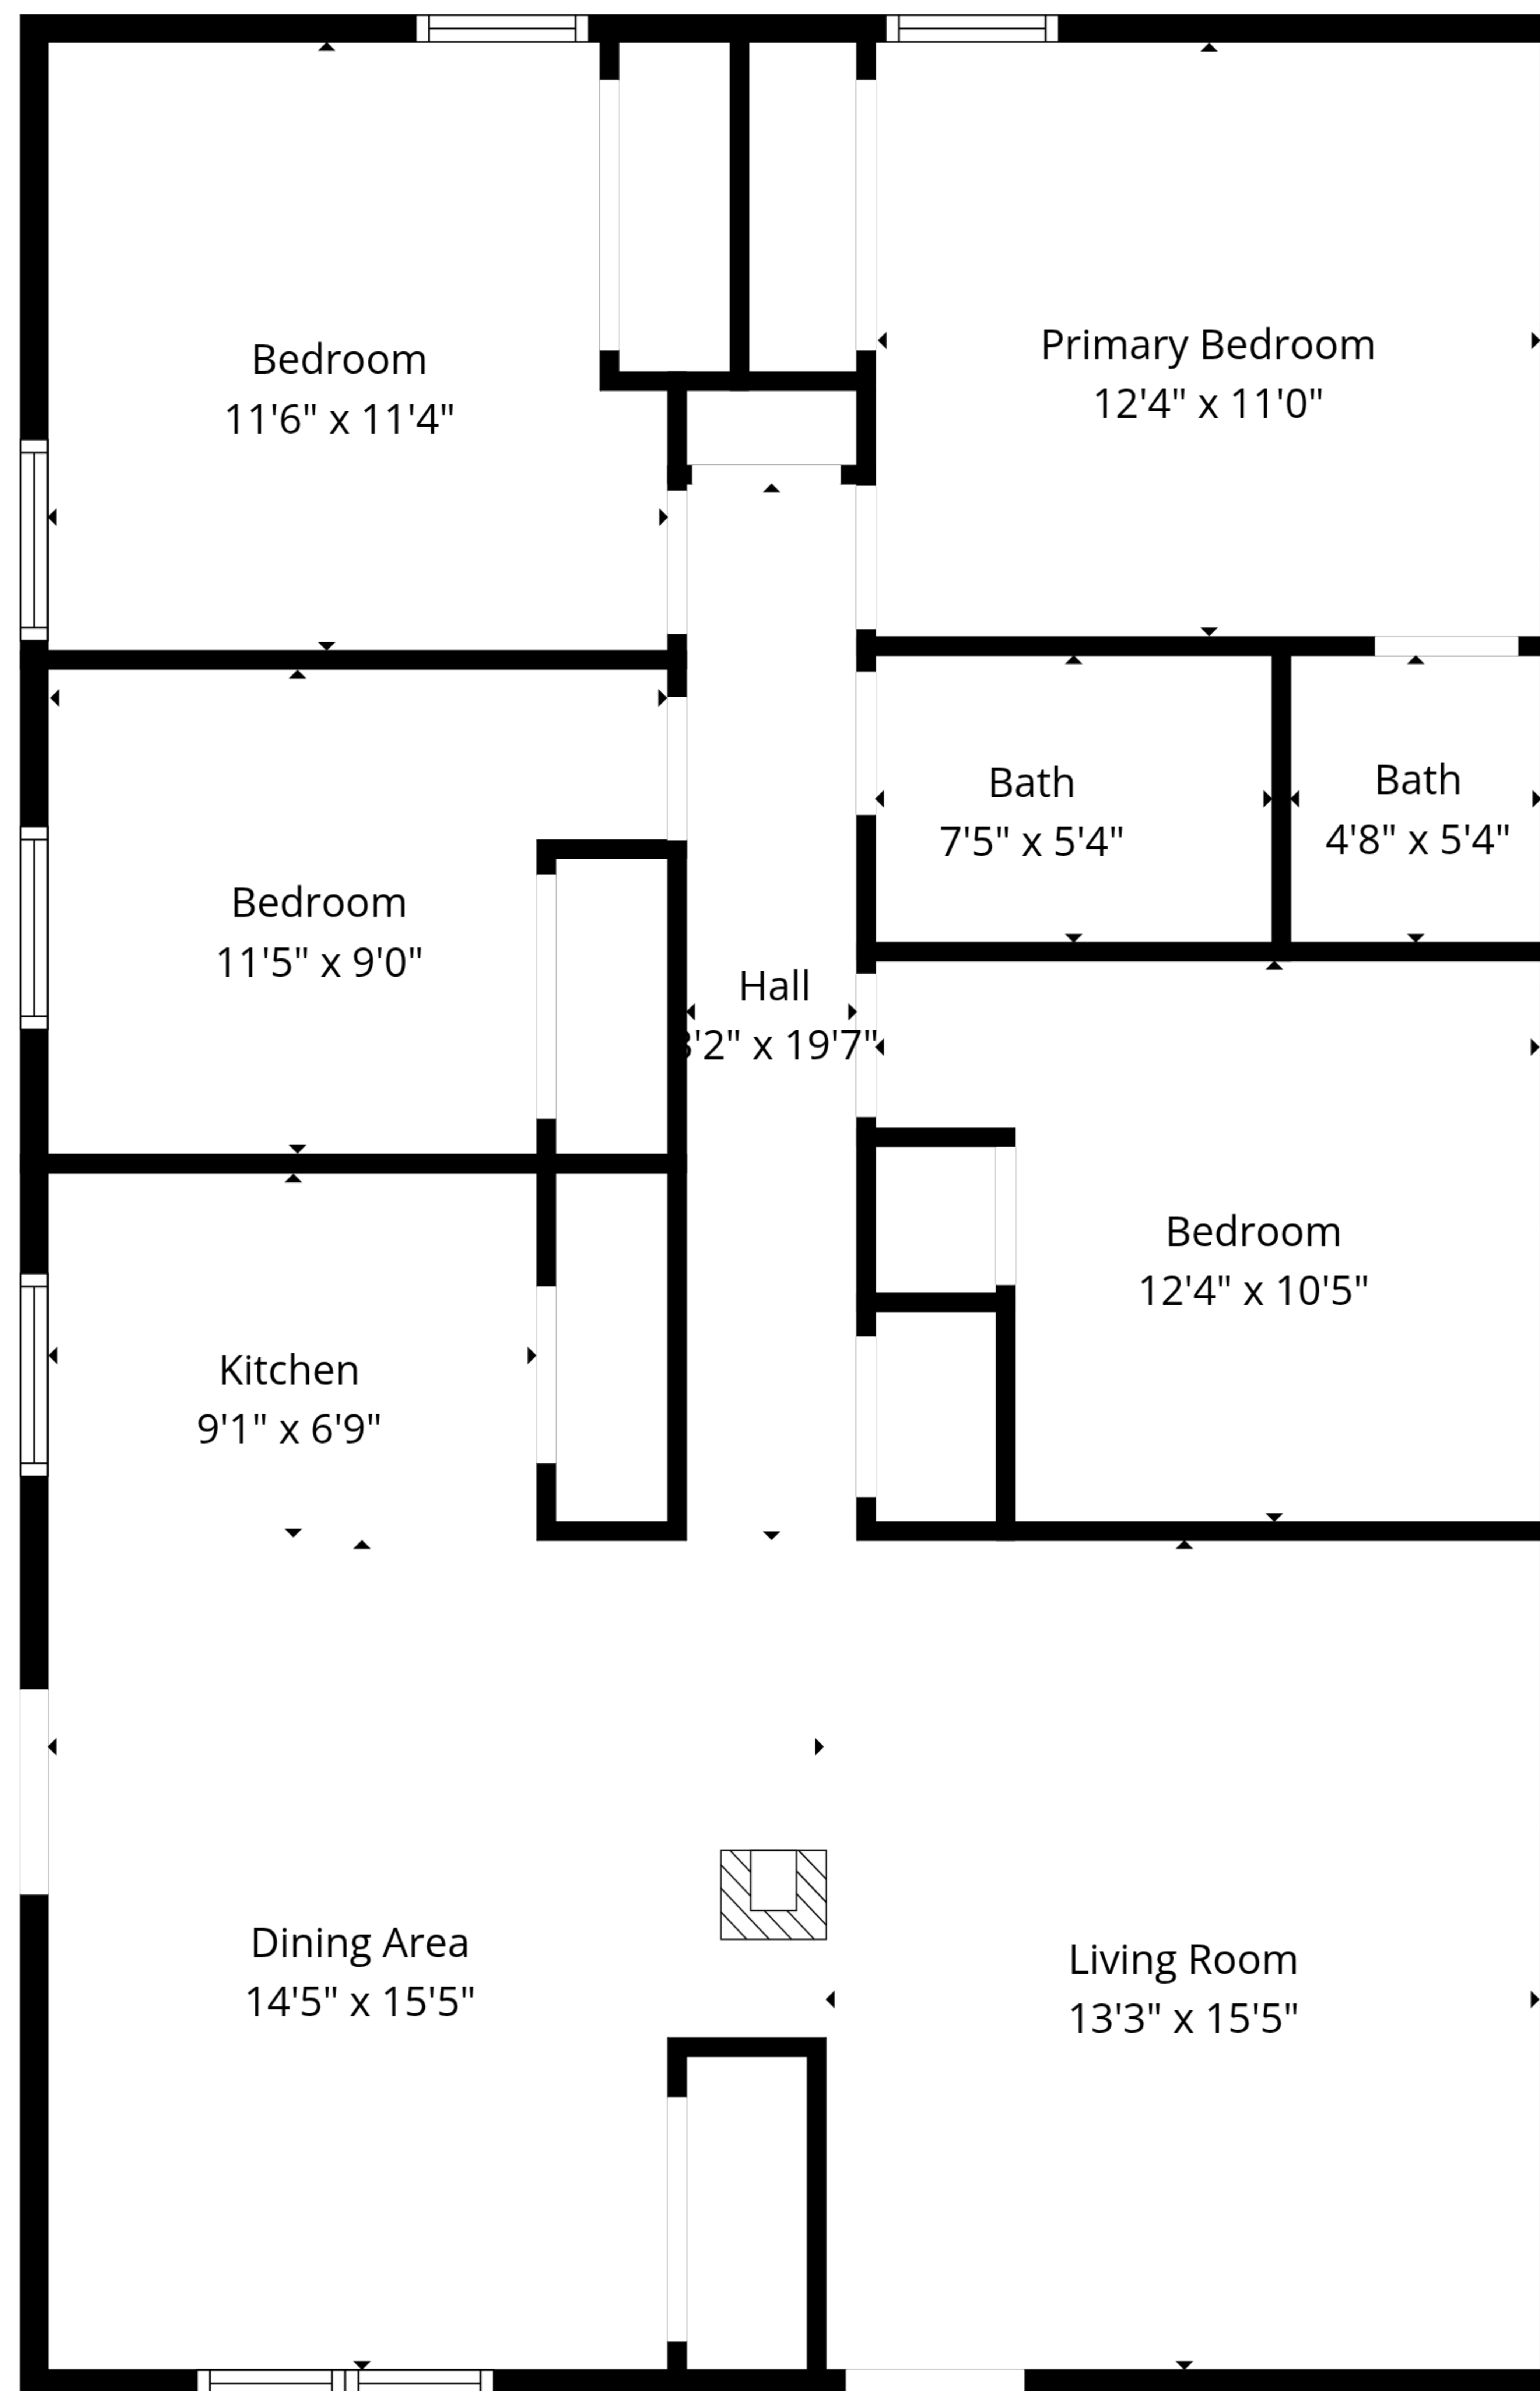

TOTAL: 1199 sq. ft
1st floor: 1199 sq. ft
EXCLUDED AREAS: WALLS: 72 sq. ft

Sizes And Dimensions Are Approximate. Actual May Vary.

TOTAL: 1199 sq. ft
1st floor: 1199 sq. ft
EXCLUDED AREAS: WALLS: 72 sq. ft

Sizes And Dimensions Are Approximate. Actual May Vary.