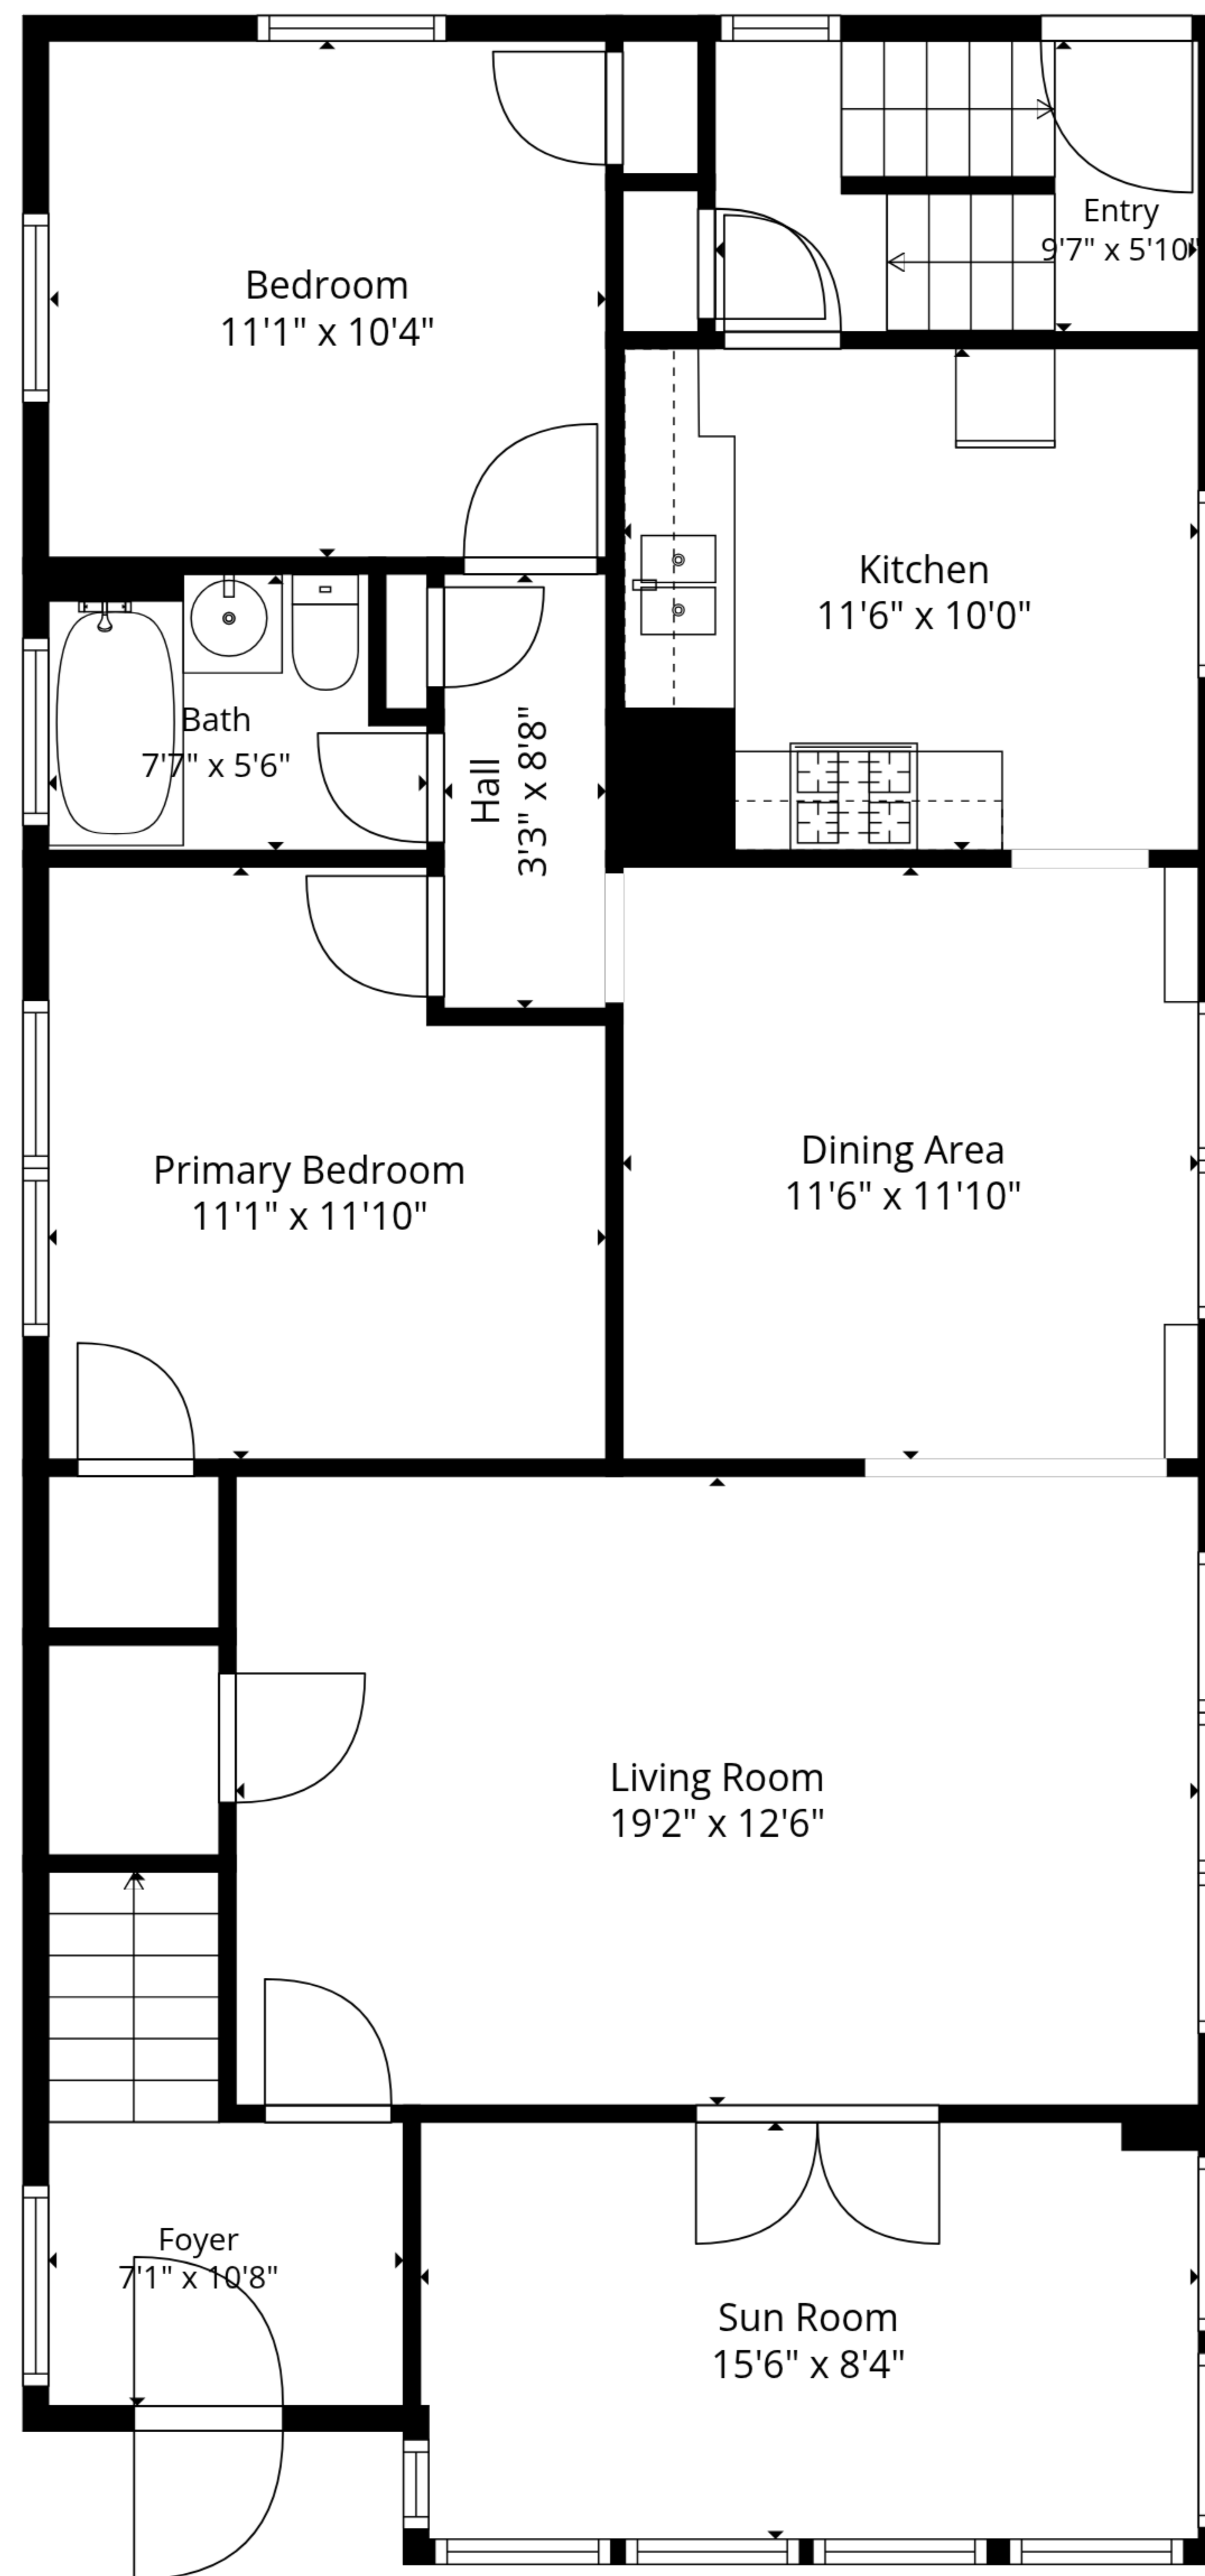

**TOTAL: 1121 sq. ft**

1st floor: 0 sq. ft, 2nd floor: 1121 sq. ft

EXCLUDED AREAS: BASEMENT: 894 sq. ft, HALL: 45 sq. ft, WALLS: 139 sq. ft

**TOTAL: 1121 sq. ft**

1st floor: 0 sq. ft, 2nd floor: 1121 sq. ft

EXCLUDED AREAS: BASEMENT: 894 sq. ft, HALL: 45 sq. ft, WALLS: 139 sq. ft

1st Floor

2nd Floor

**TOTAL: 1121 sq. ft**  
 1st floor: 0 sq. ft, 2nd floor: 1121 sq. ft  
 EXCLUDED AREAS: BASEMENT: 894 sq. ft, HALL: 45 sq. ft, WALLS: 139 sq. ft