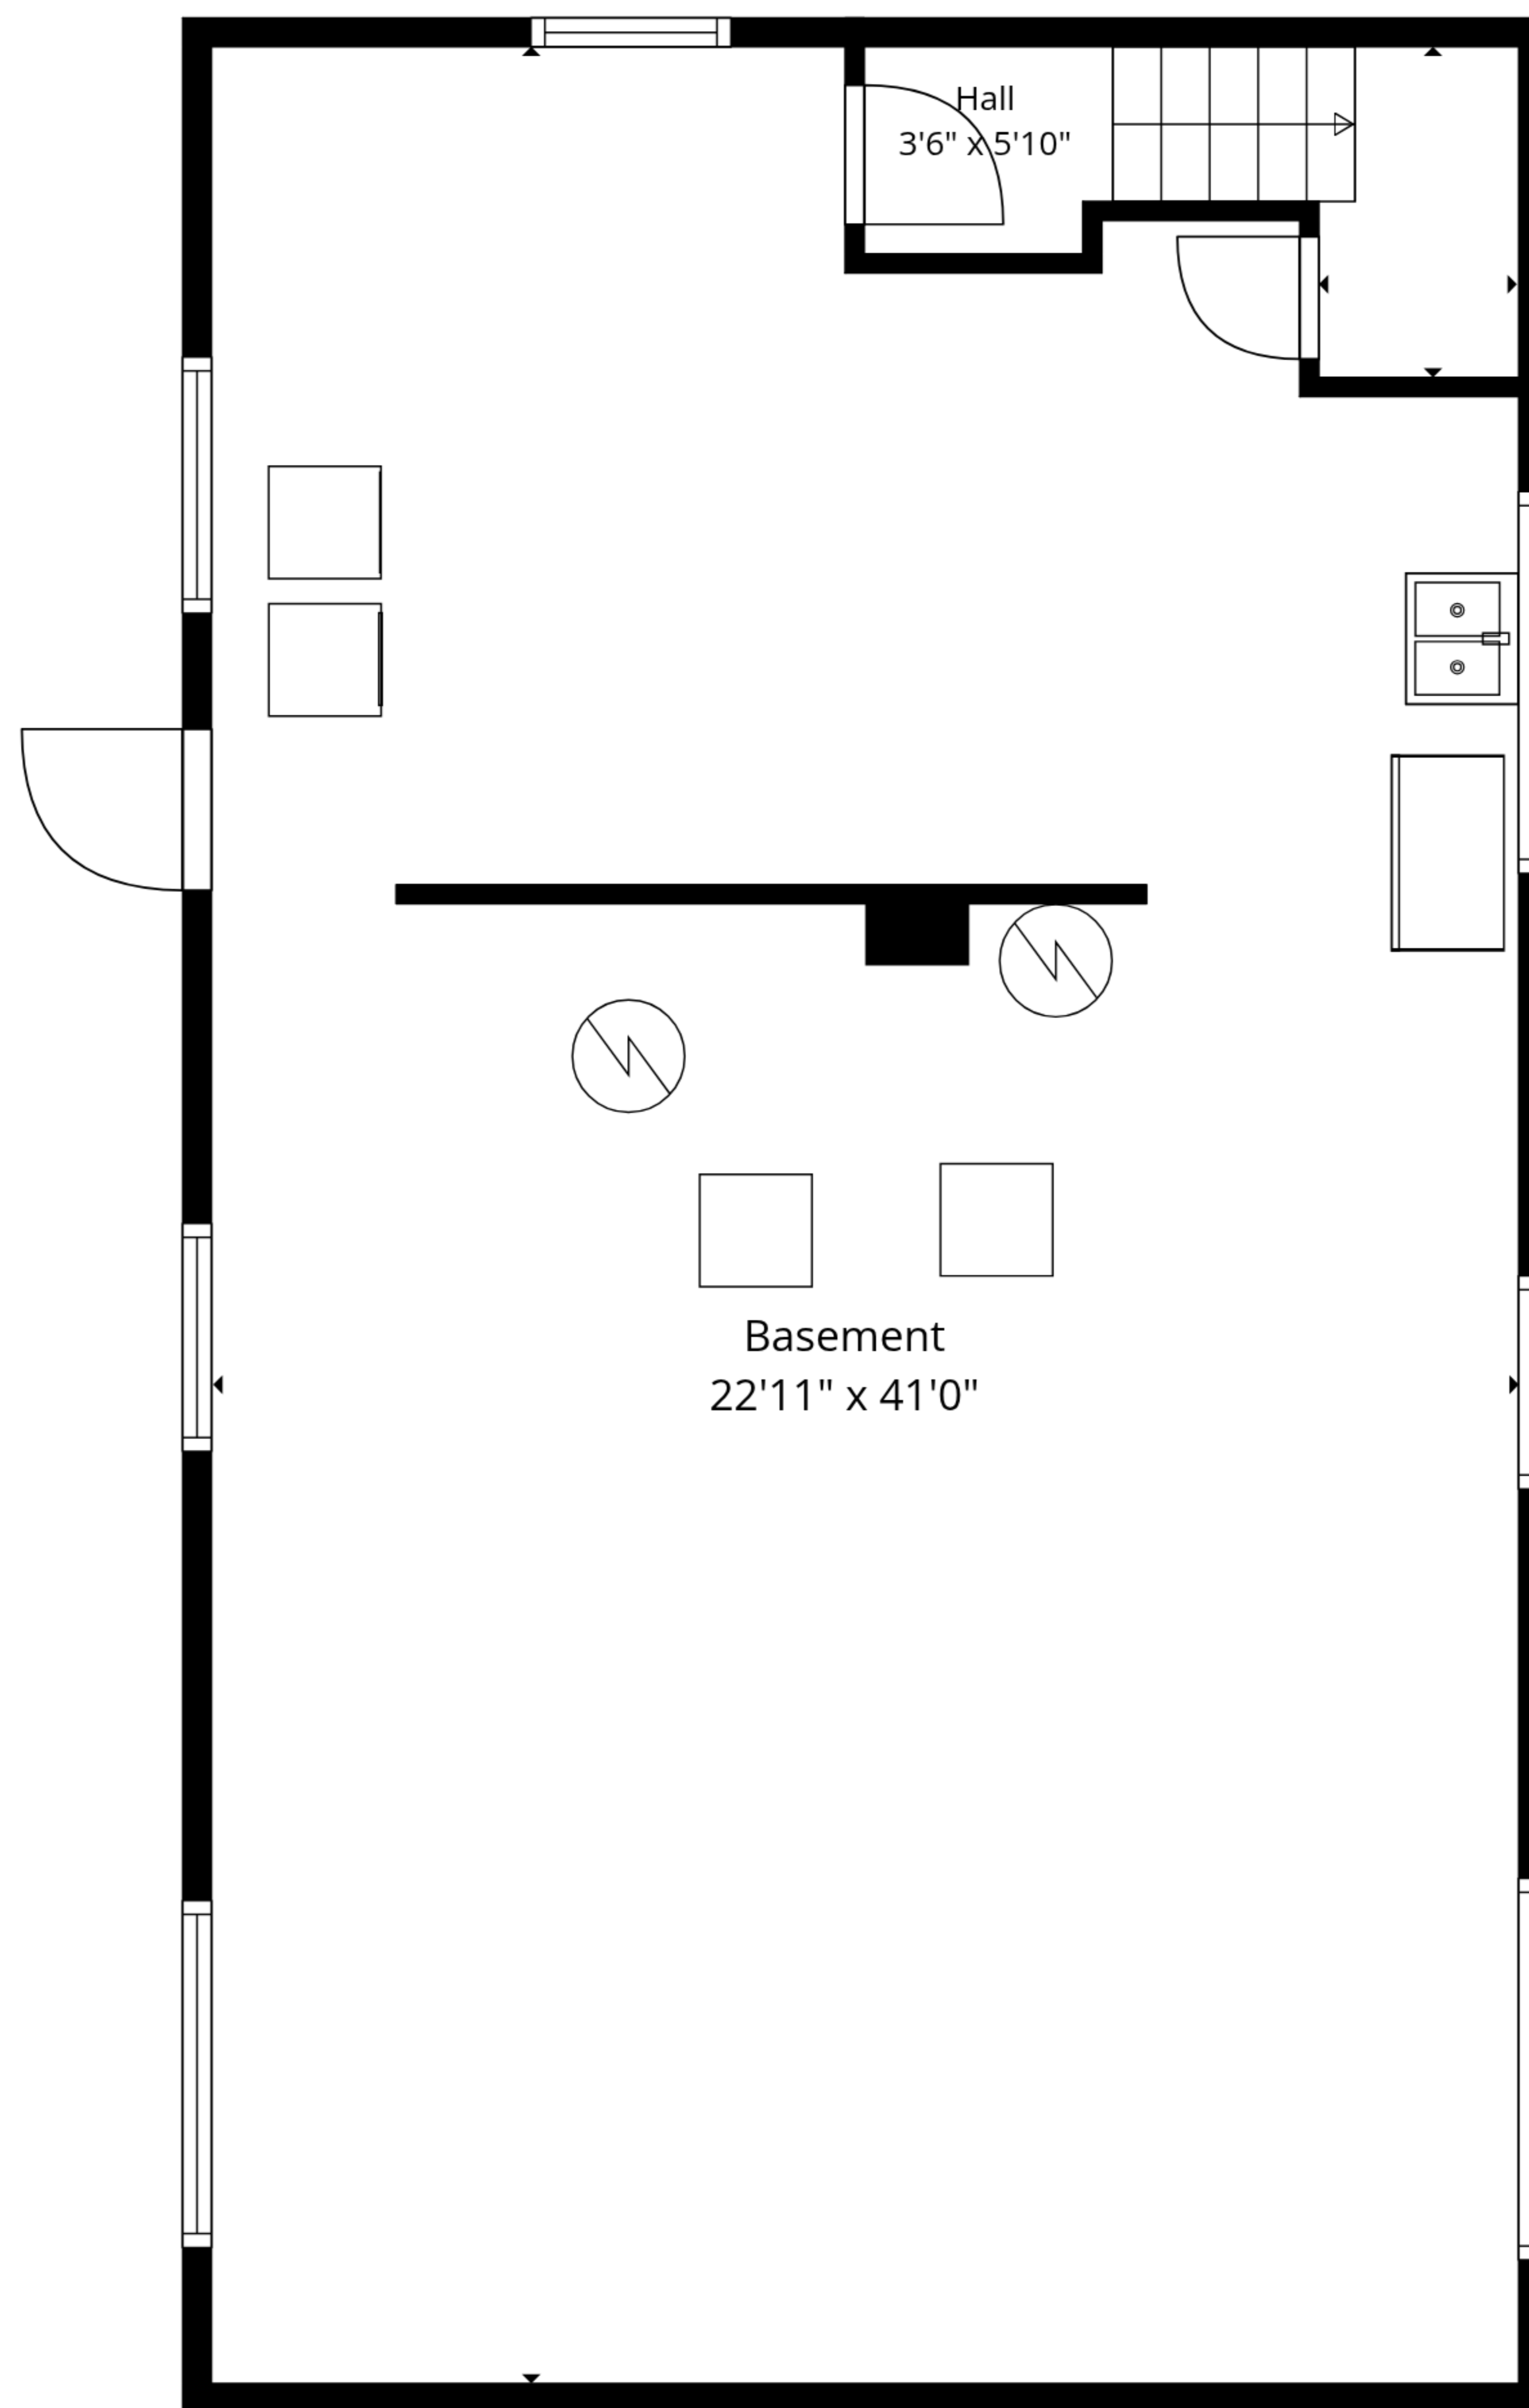

**TOTAL: 1121 sq. ft**

1st floor: 0 sq. ft, 2nd floor: 1121 sq. ft

EXCLUDED AREAS: BASEMENT: 894 sq. ft, HALL: 45 sq. ft, WALLS: 139 sq. ft

**TOTAL: 1121 sq. ft**

1st floor: 0 sq. ft, 2nd floor: 1121 sq. ft

EXCLUDED AREAS: BASEMENT: 894 sq. ft, HALL: 45 sq. ft, WALLS: 139 sq. ft

1st Floor

2nd Floor

**TOTAL: 1121 sq. ft**  
 1st floor: 0 sq. ft, 2nd floor: 1121 sq. ft  
 EXCLUDED AREAS: BASEMENT: 894 sq. ft, HALL: 45 sq. ft, WALLS: 139 sq. ft