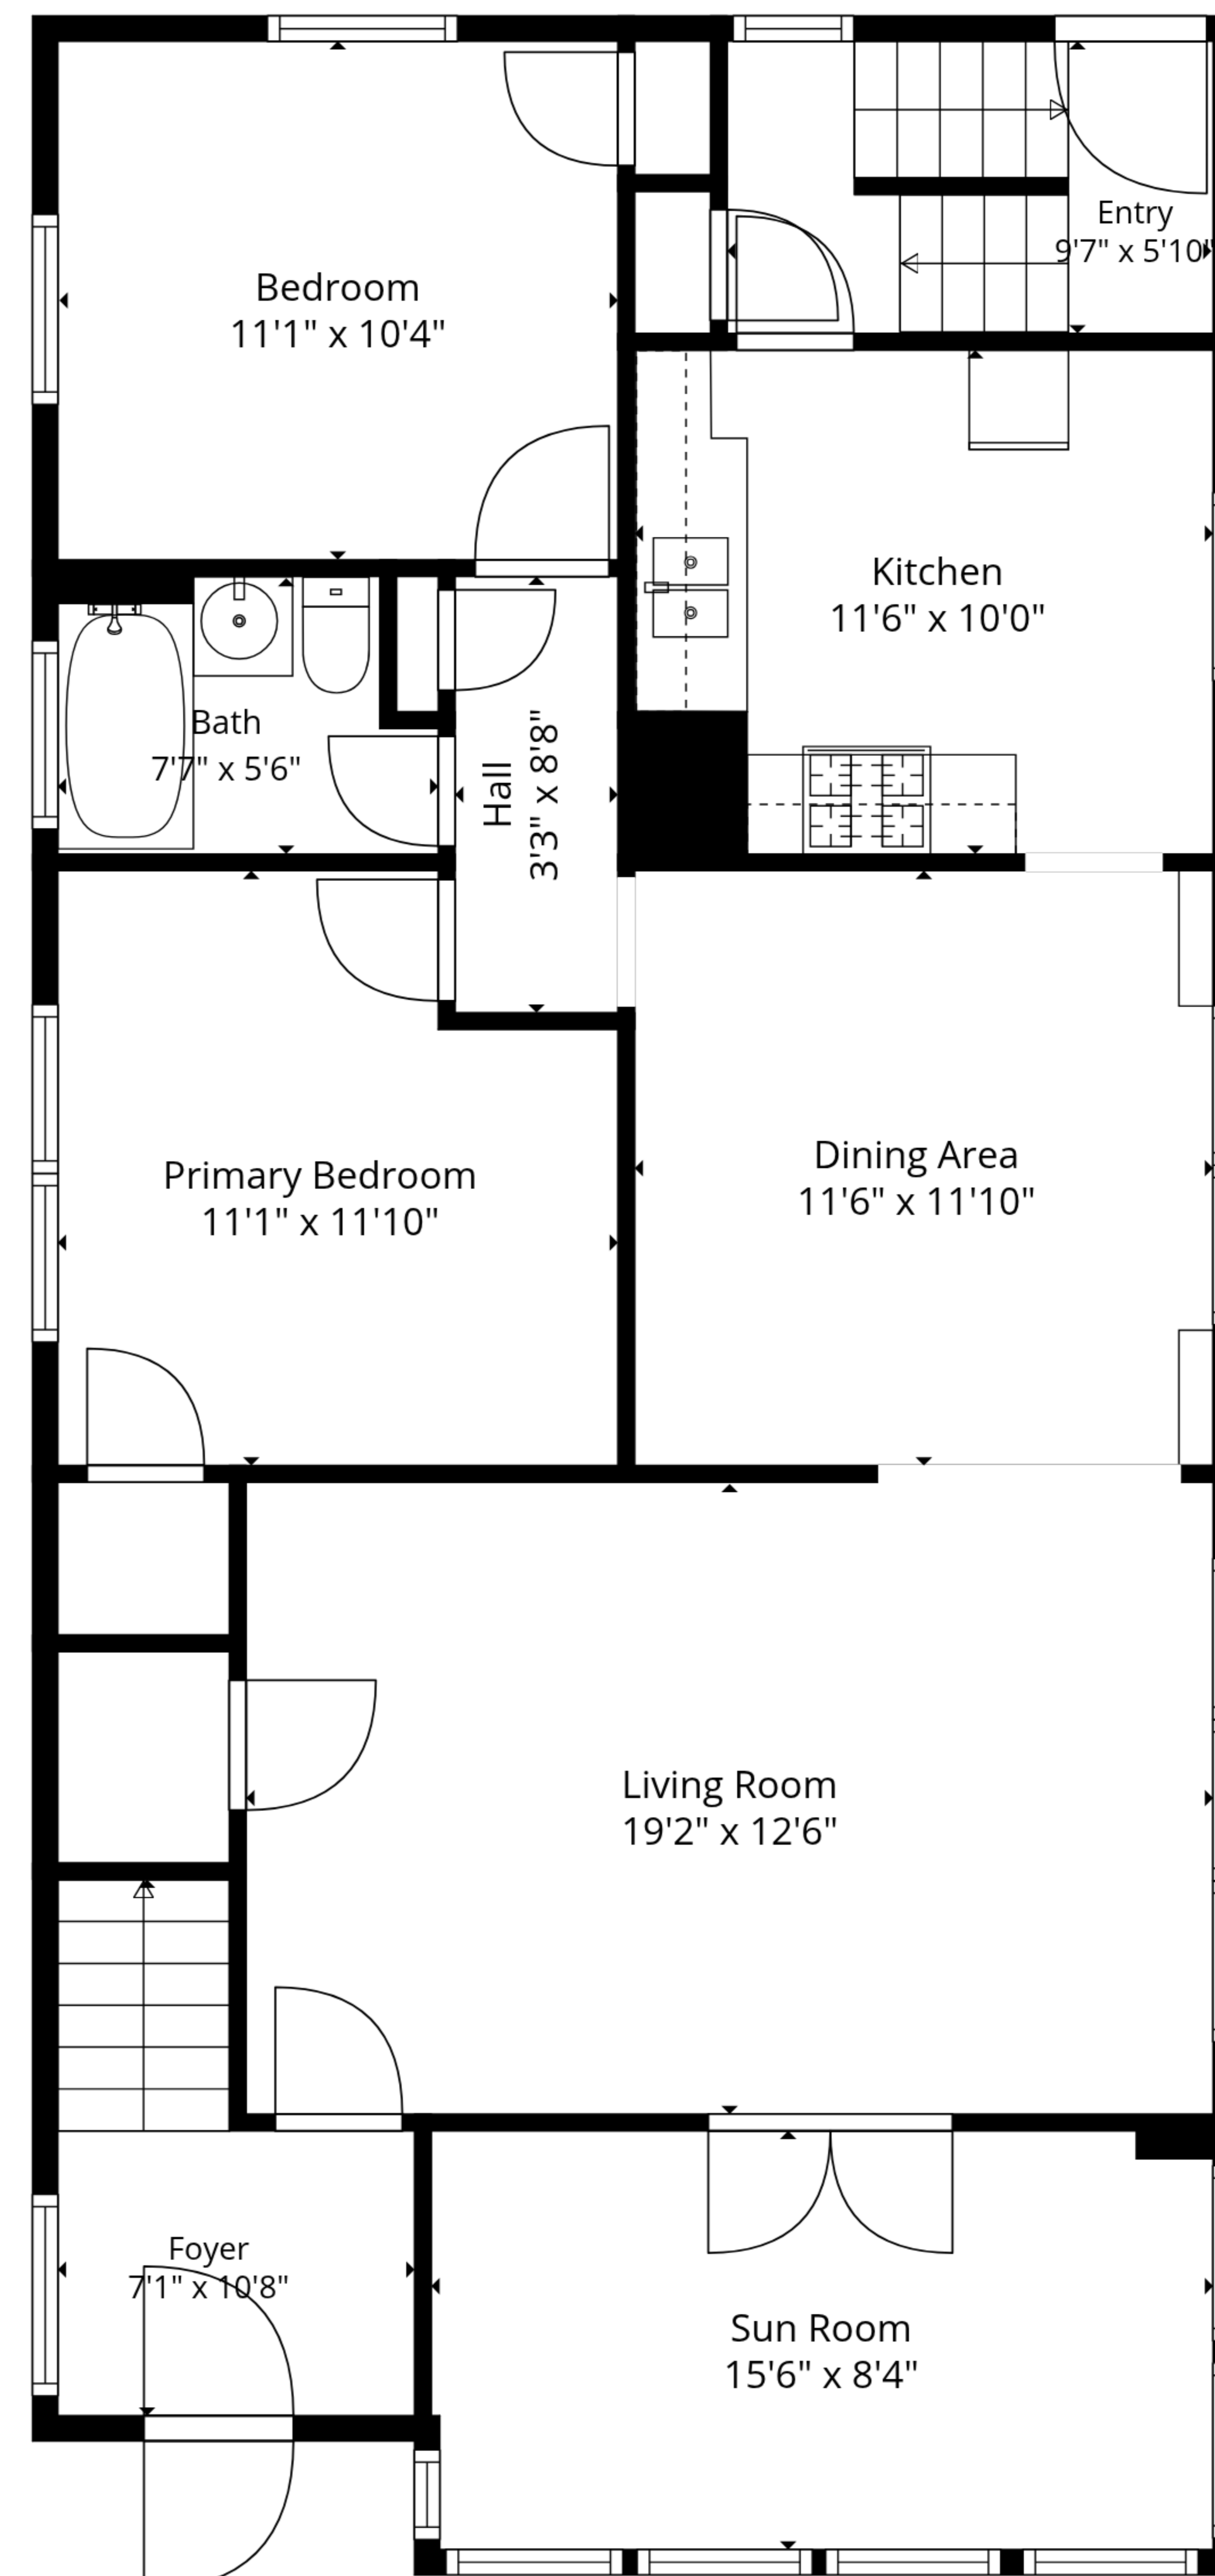

**TOTAL: 1121 sq. ft**

1st floor: 0 sq. ft, 2nd floor: 1121 sq. ft

EXCLUDED AREAS: BASEMENT: 894 sq. ft, HALL: 45 sq. ft, WALLS: 139 sq. ft

**TOTAL: 1121 sq. ft**

1st floor: 0 sq. ft, 2nd floor: 1121 sq. ft

EXCLUDED AREAS: BASEMENT: 894 sq. ft, HALL: 45 sq. ft, WALLS: 139 sq. ft

1st Floor

2nd Floor

**TOTAL: 1121 sq. ft**  
 1st floor: 0 sq. ft, 2nd floor: 1121 sq. ft  
 EXCLUDED AREAS: BASEMENT: 894 sq. ft, HALL: 45 sq. ft, WALLS: 139 sq. ft