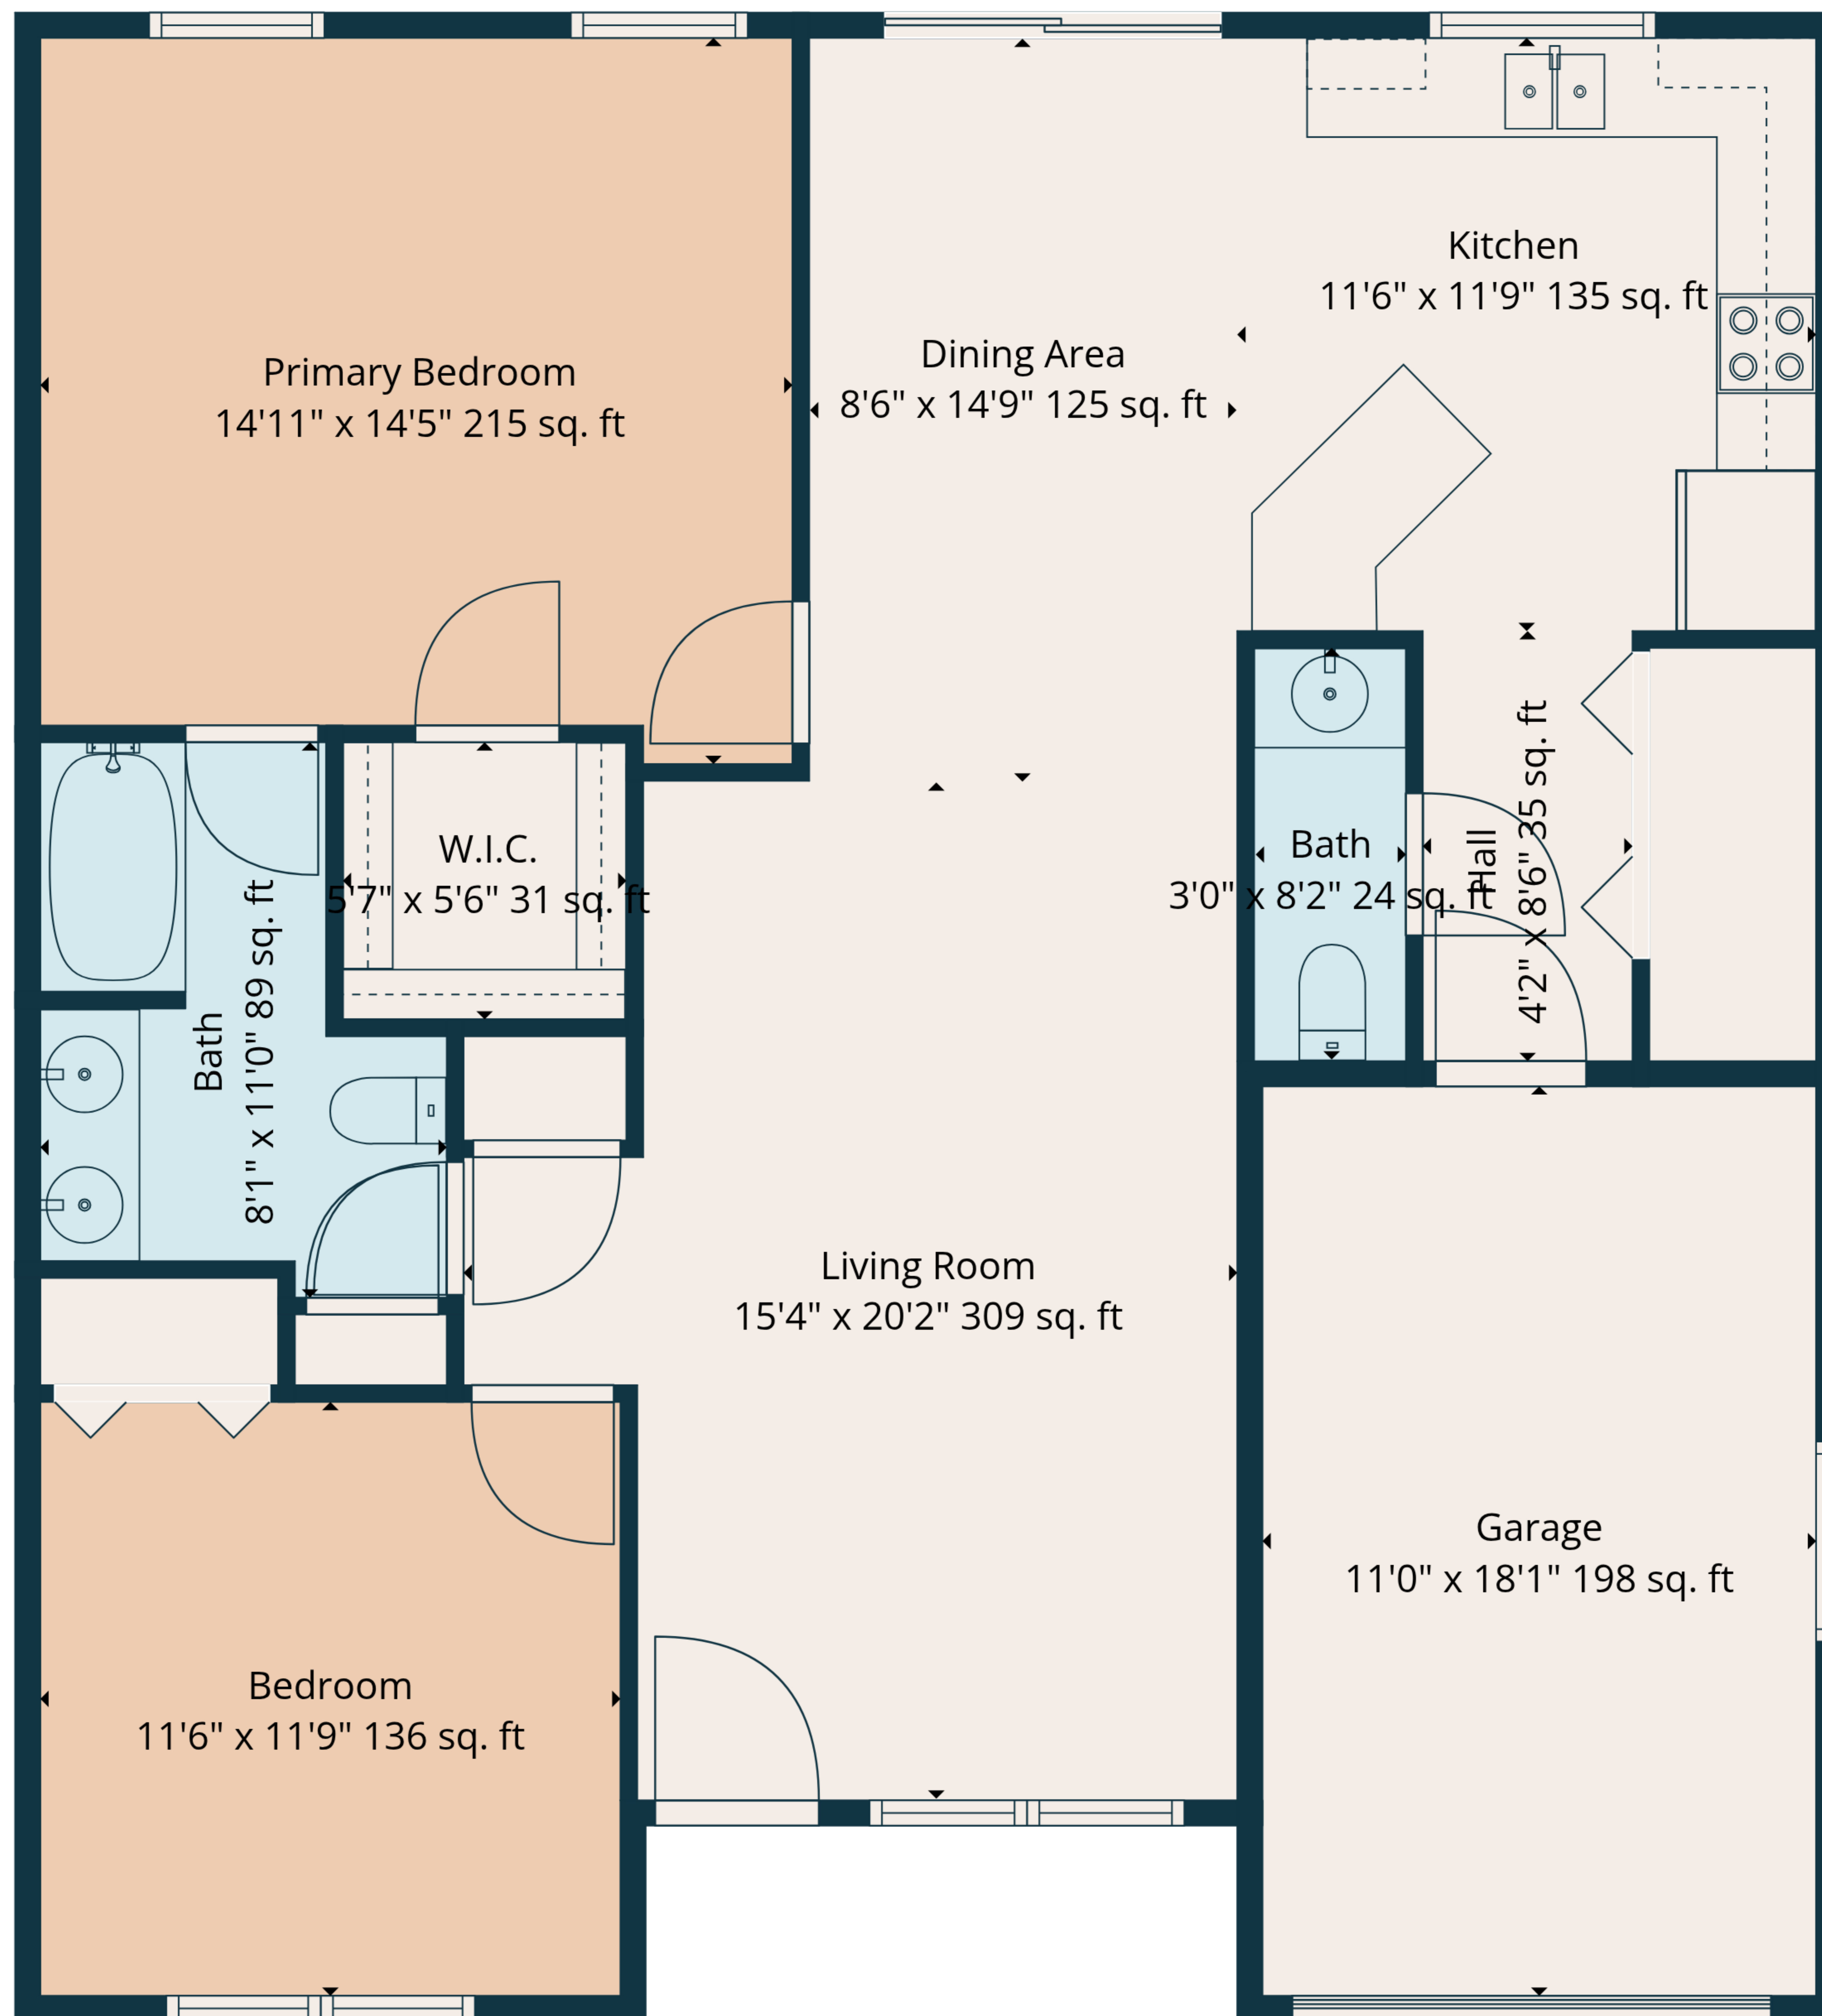

Total: 1108 sq. ft

1st Floor: 1108 sq. ft

Excluded Areas: Garage: 198 sq. Ft, Walls: 82 sq. ft

Floor Plan Created By Cubicasa App. Measurements Deemed Highly Reliable But Not Guaranteed.

Total: 1108 sq. ft

1st Floor: 1108 sq. ft

Excluded Areas: Garage: 198 sq. Ft, Walls: 82 sq. ft

Floor Plan Created By Cubicasa App. Measurements Deemed Highly Reliable But Not Guaranteed.