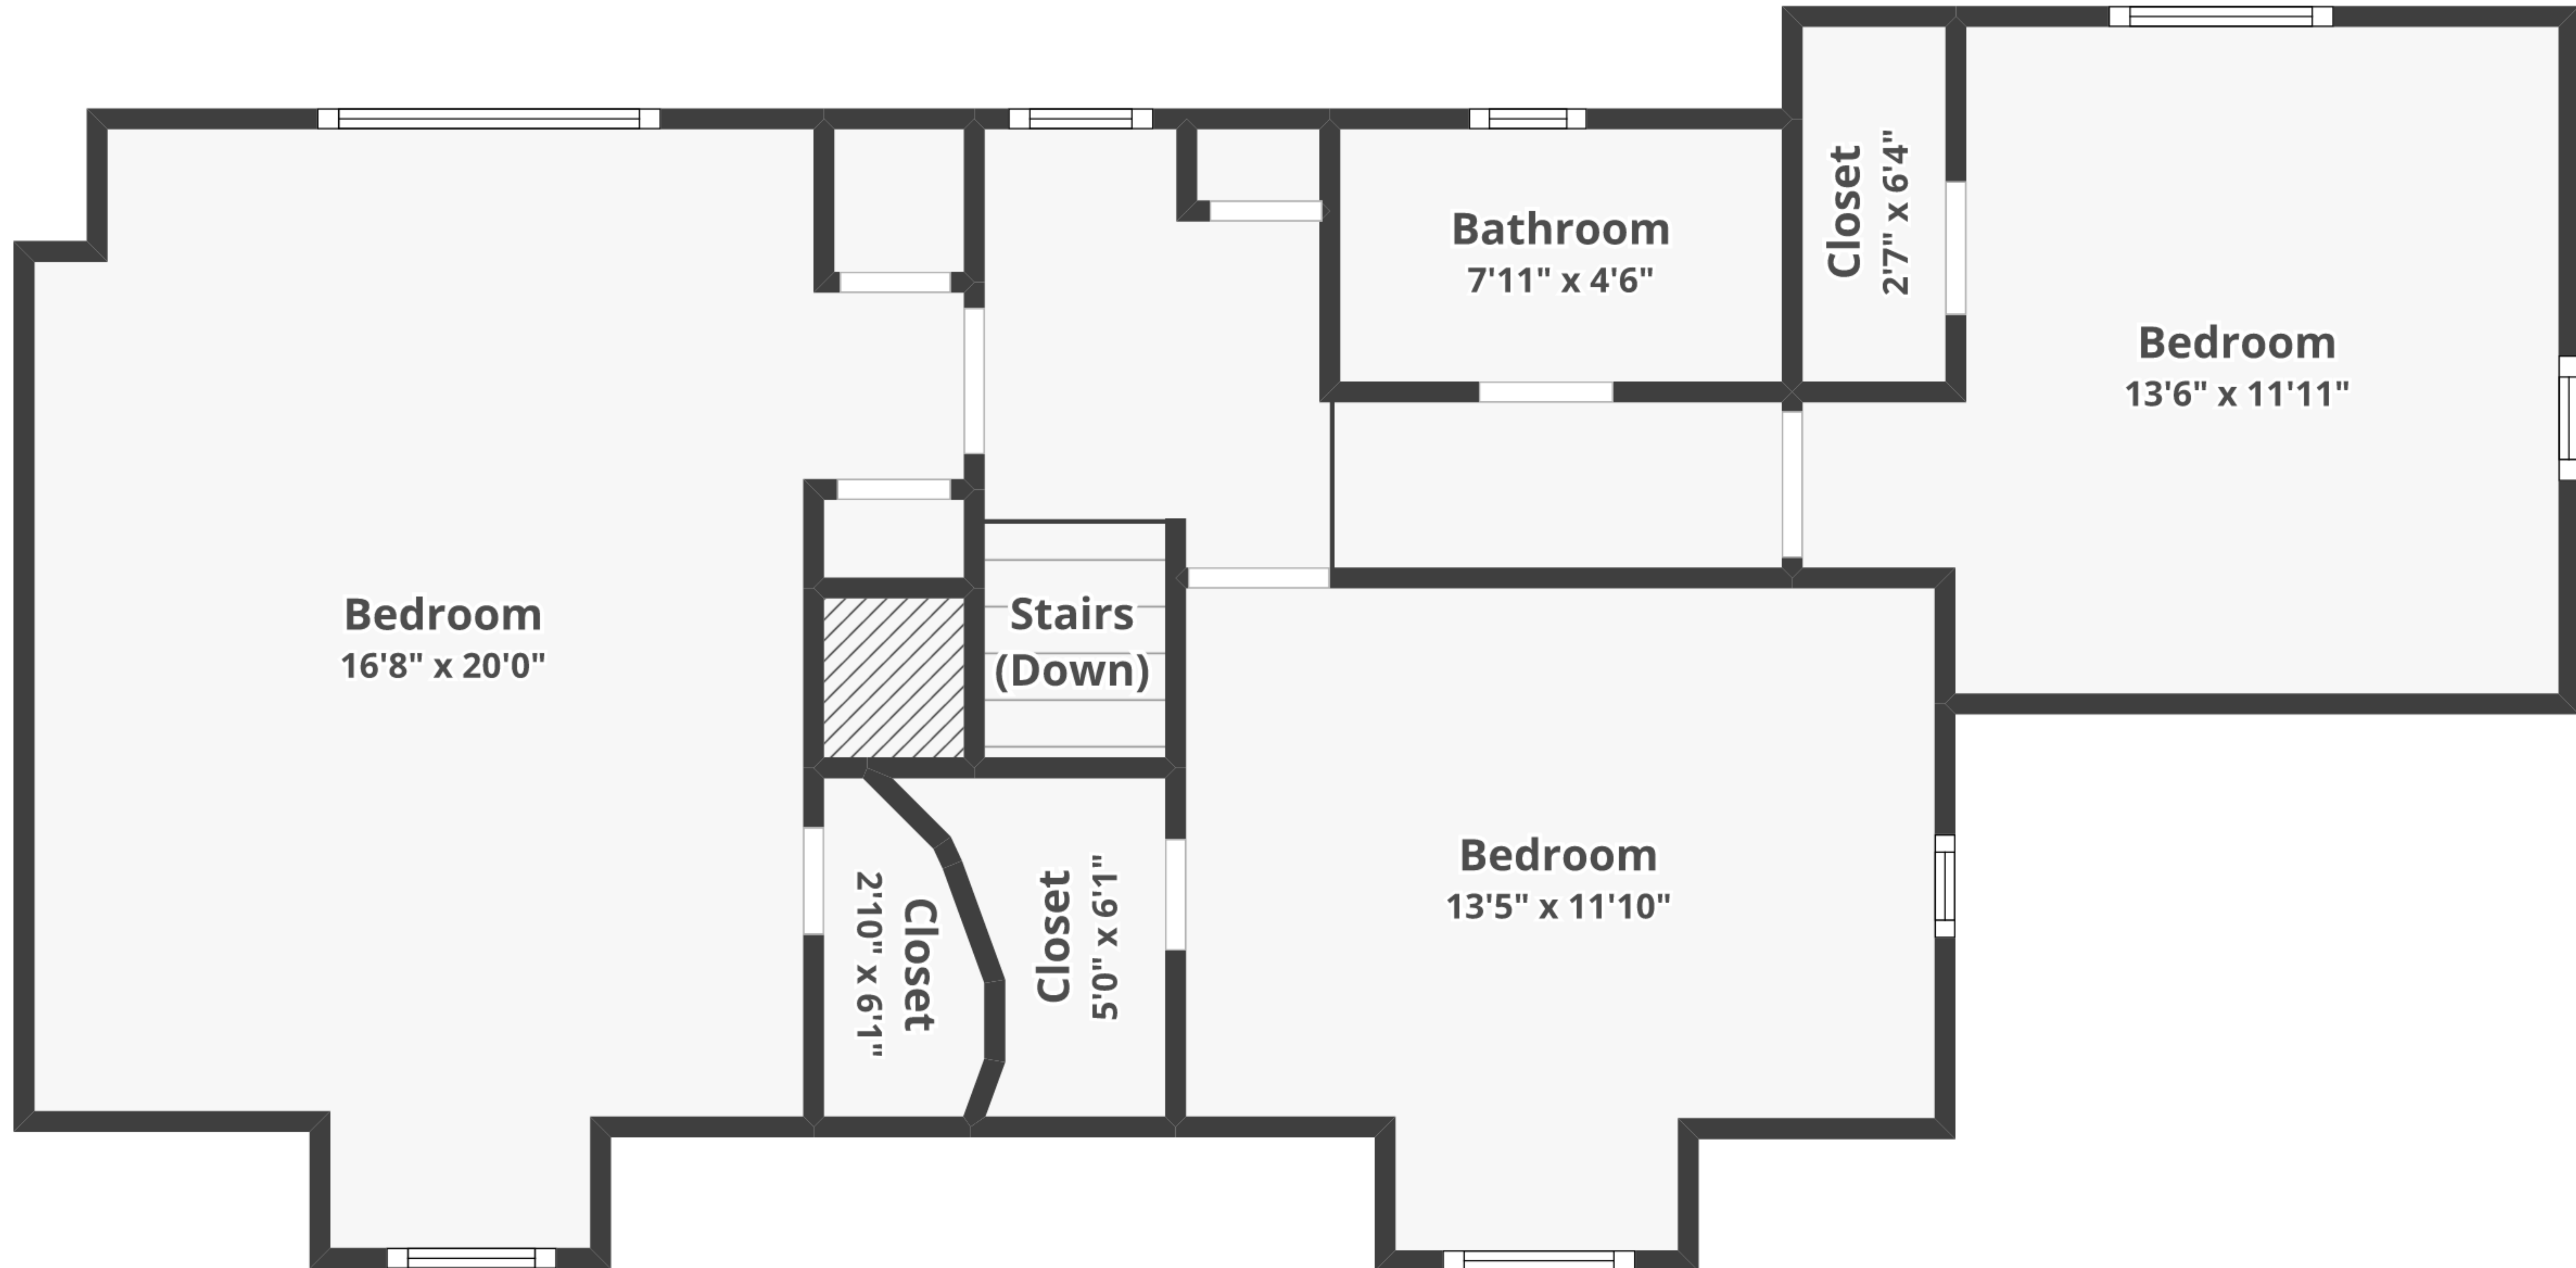

526 Argyle Rd, Drexel Hill, PA 19026

Total finished area: ~1,970.74 sq. ft.

Total unfinished area: ~40.55 sq. ft.

Floor 2

Finished area: ~710.22 sq. ft.

Unfinished area: ~7.1 sq. ft.