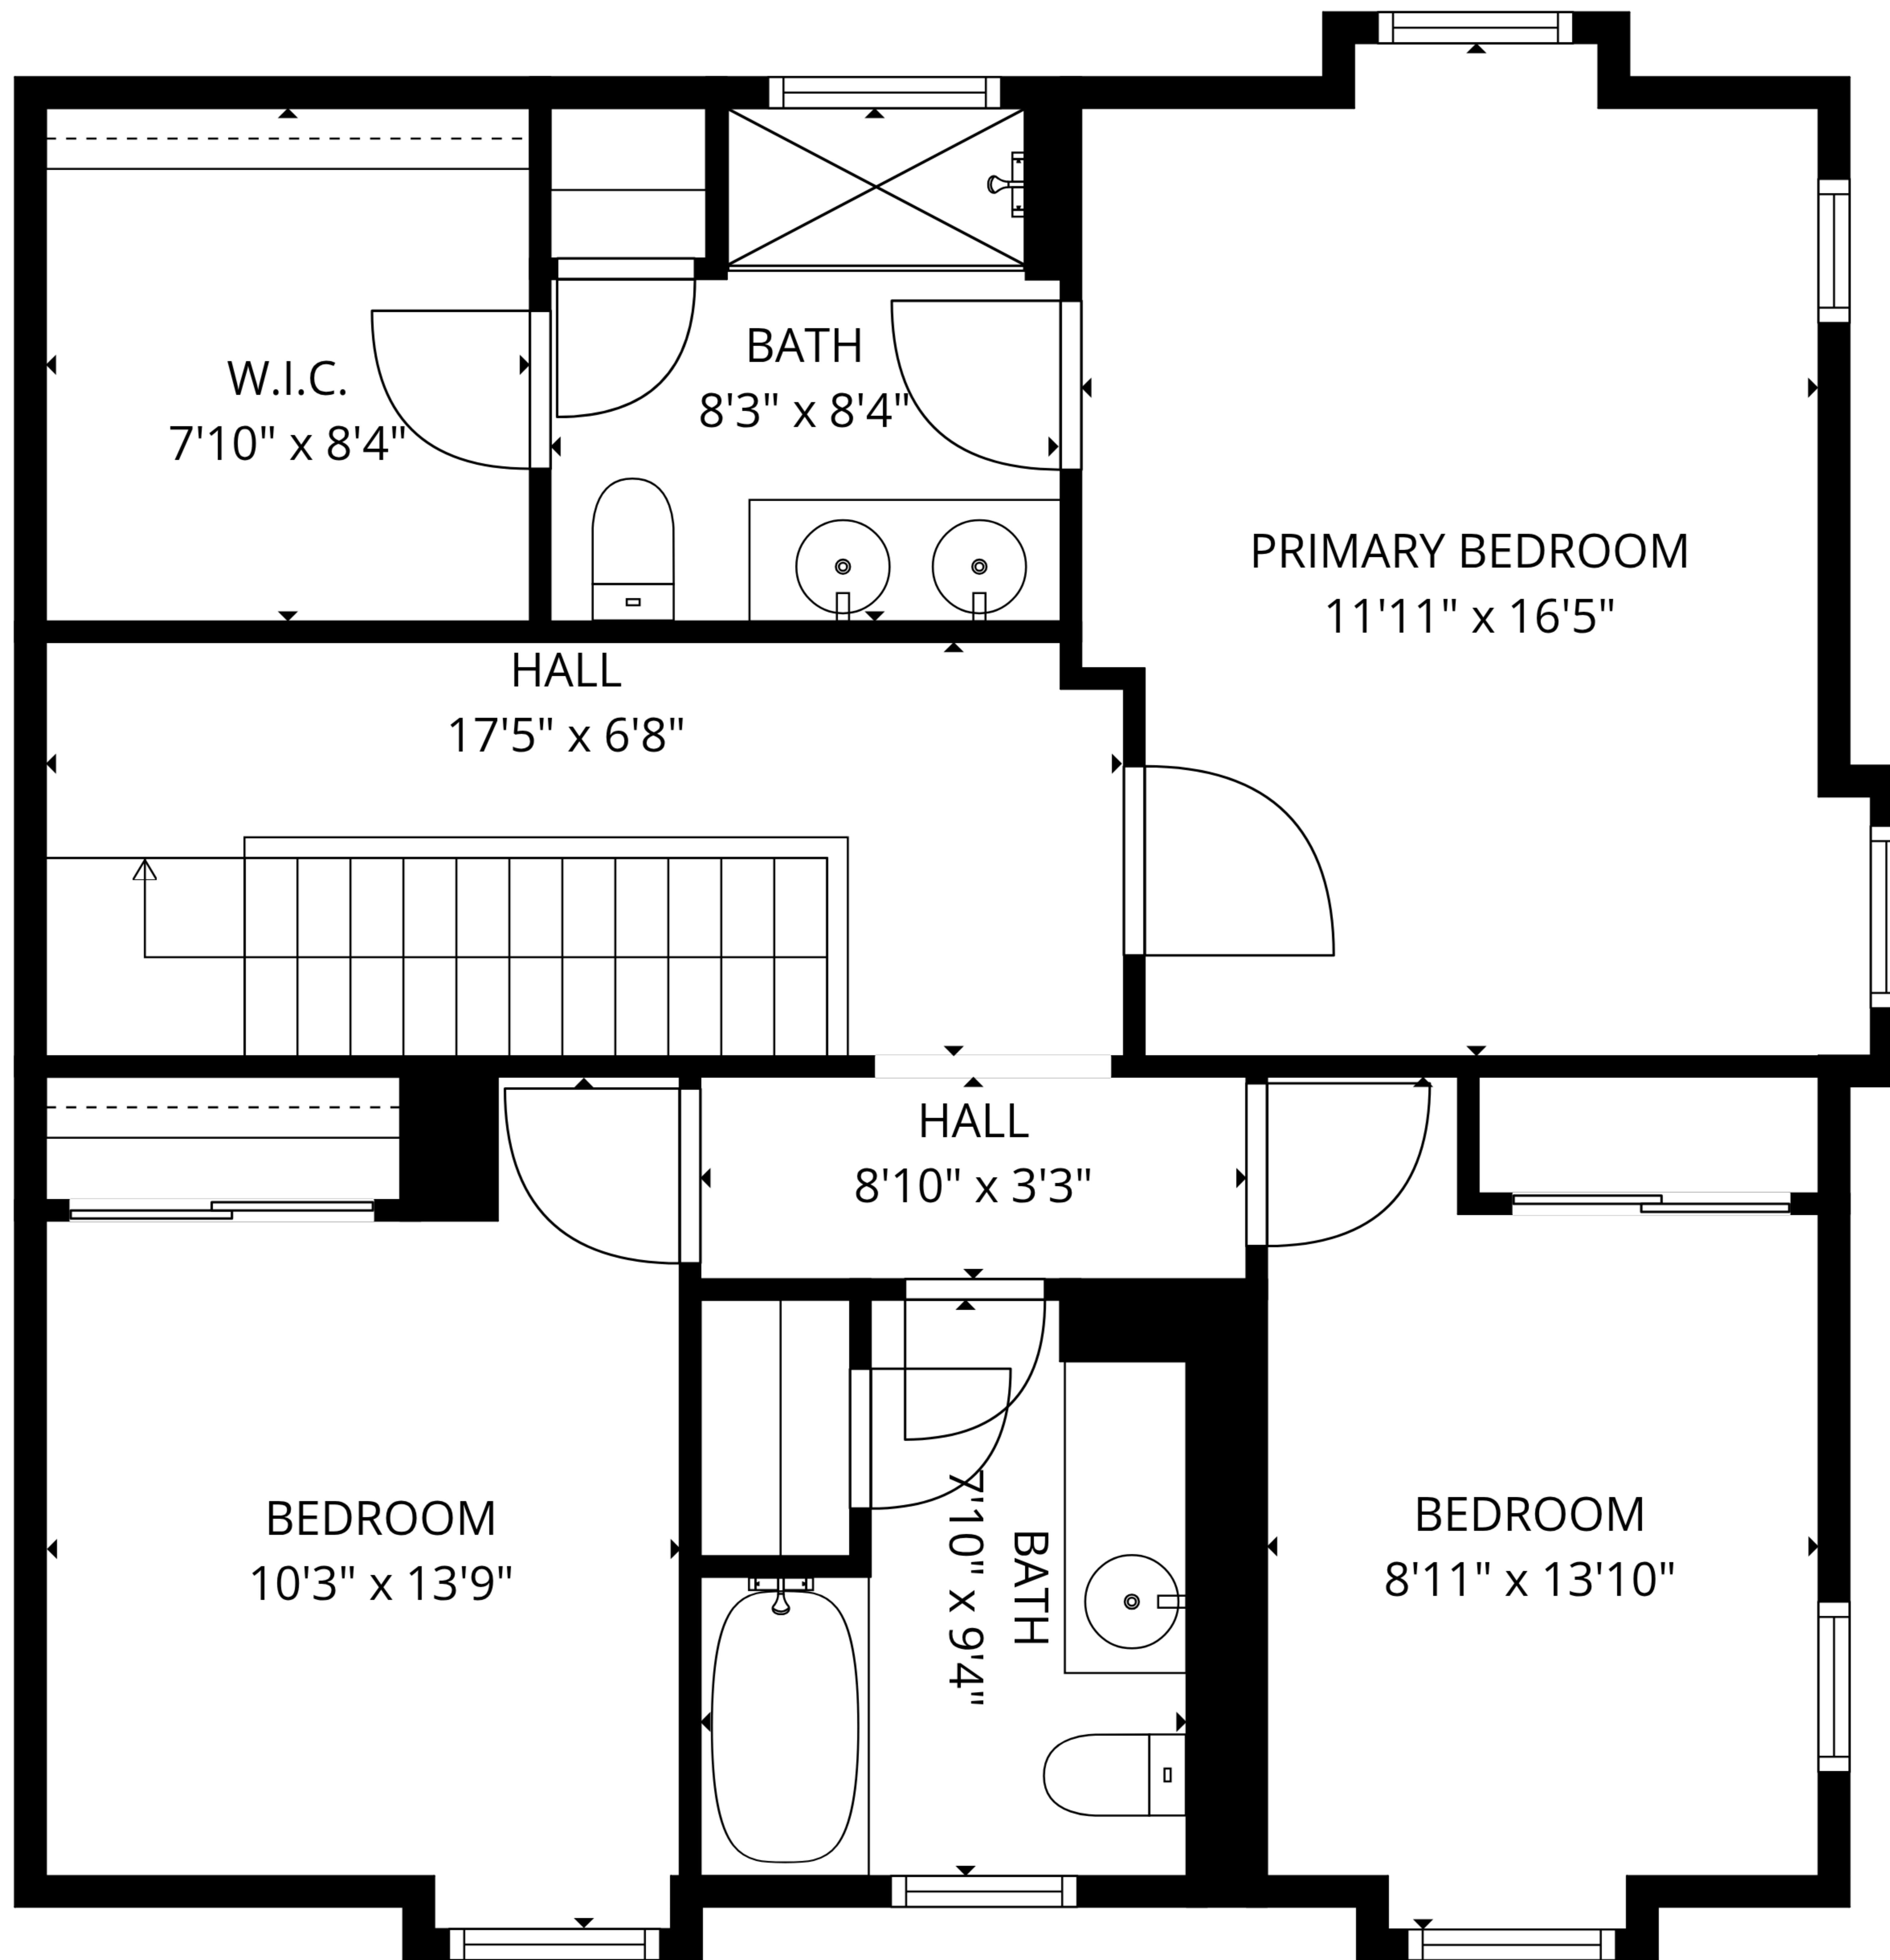

TOTAL: 1608 sq. ft

1st floor: 768 sq. ft, 2nd floor: 840 sq. ft

EXCLUDED AREAS: GARAGE: 379 sq. ft, WALLS: 131 sq. ft

SIZES AND DIMENSIONS ARE APPROXIMATE, ACTUAL MAY VARY.

TOTAL: 1608 sq. ft

1st floor: 768 sq. ft, 2nd floor: 840 sq. ft

EXCLUDED AREAS: GARAGE: 379 sq. ft, WALLS: 131 sq. ft

SIZES AND DIMENSIONS ARE APPROXIMATE, ACTUAL MAY VARY.

TOTAL: 1608 sq. ft
 1st floor: 768 sq. ft, 2nd floor: 840 sq. ft
 EXCLUDED AREAS: GARAGE: 379 sq. ft, WALLS: 131 sq. ft

SIZES AND DIMENSIONS ARE APPROXIMATE, ACTUAL MAY VARY.