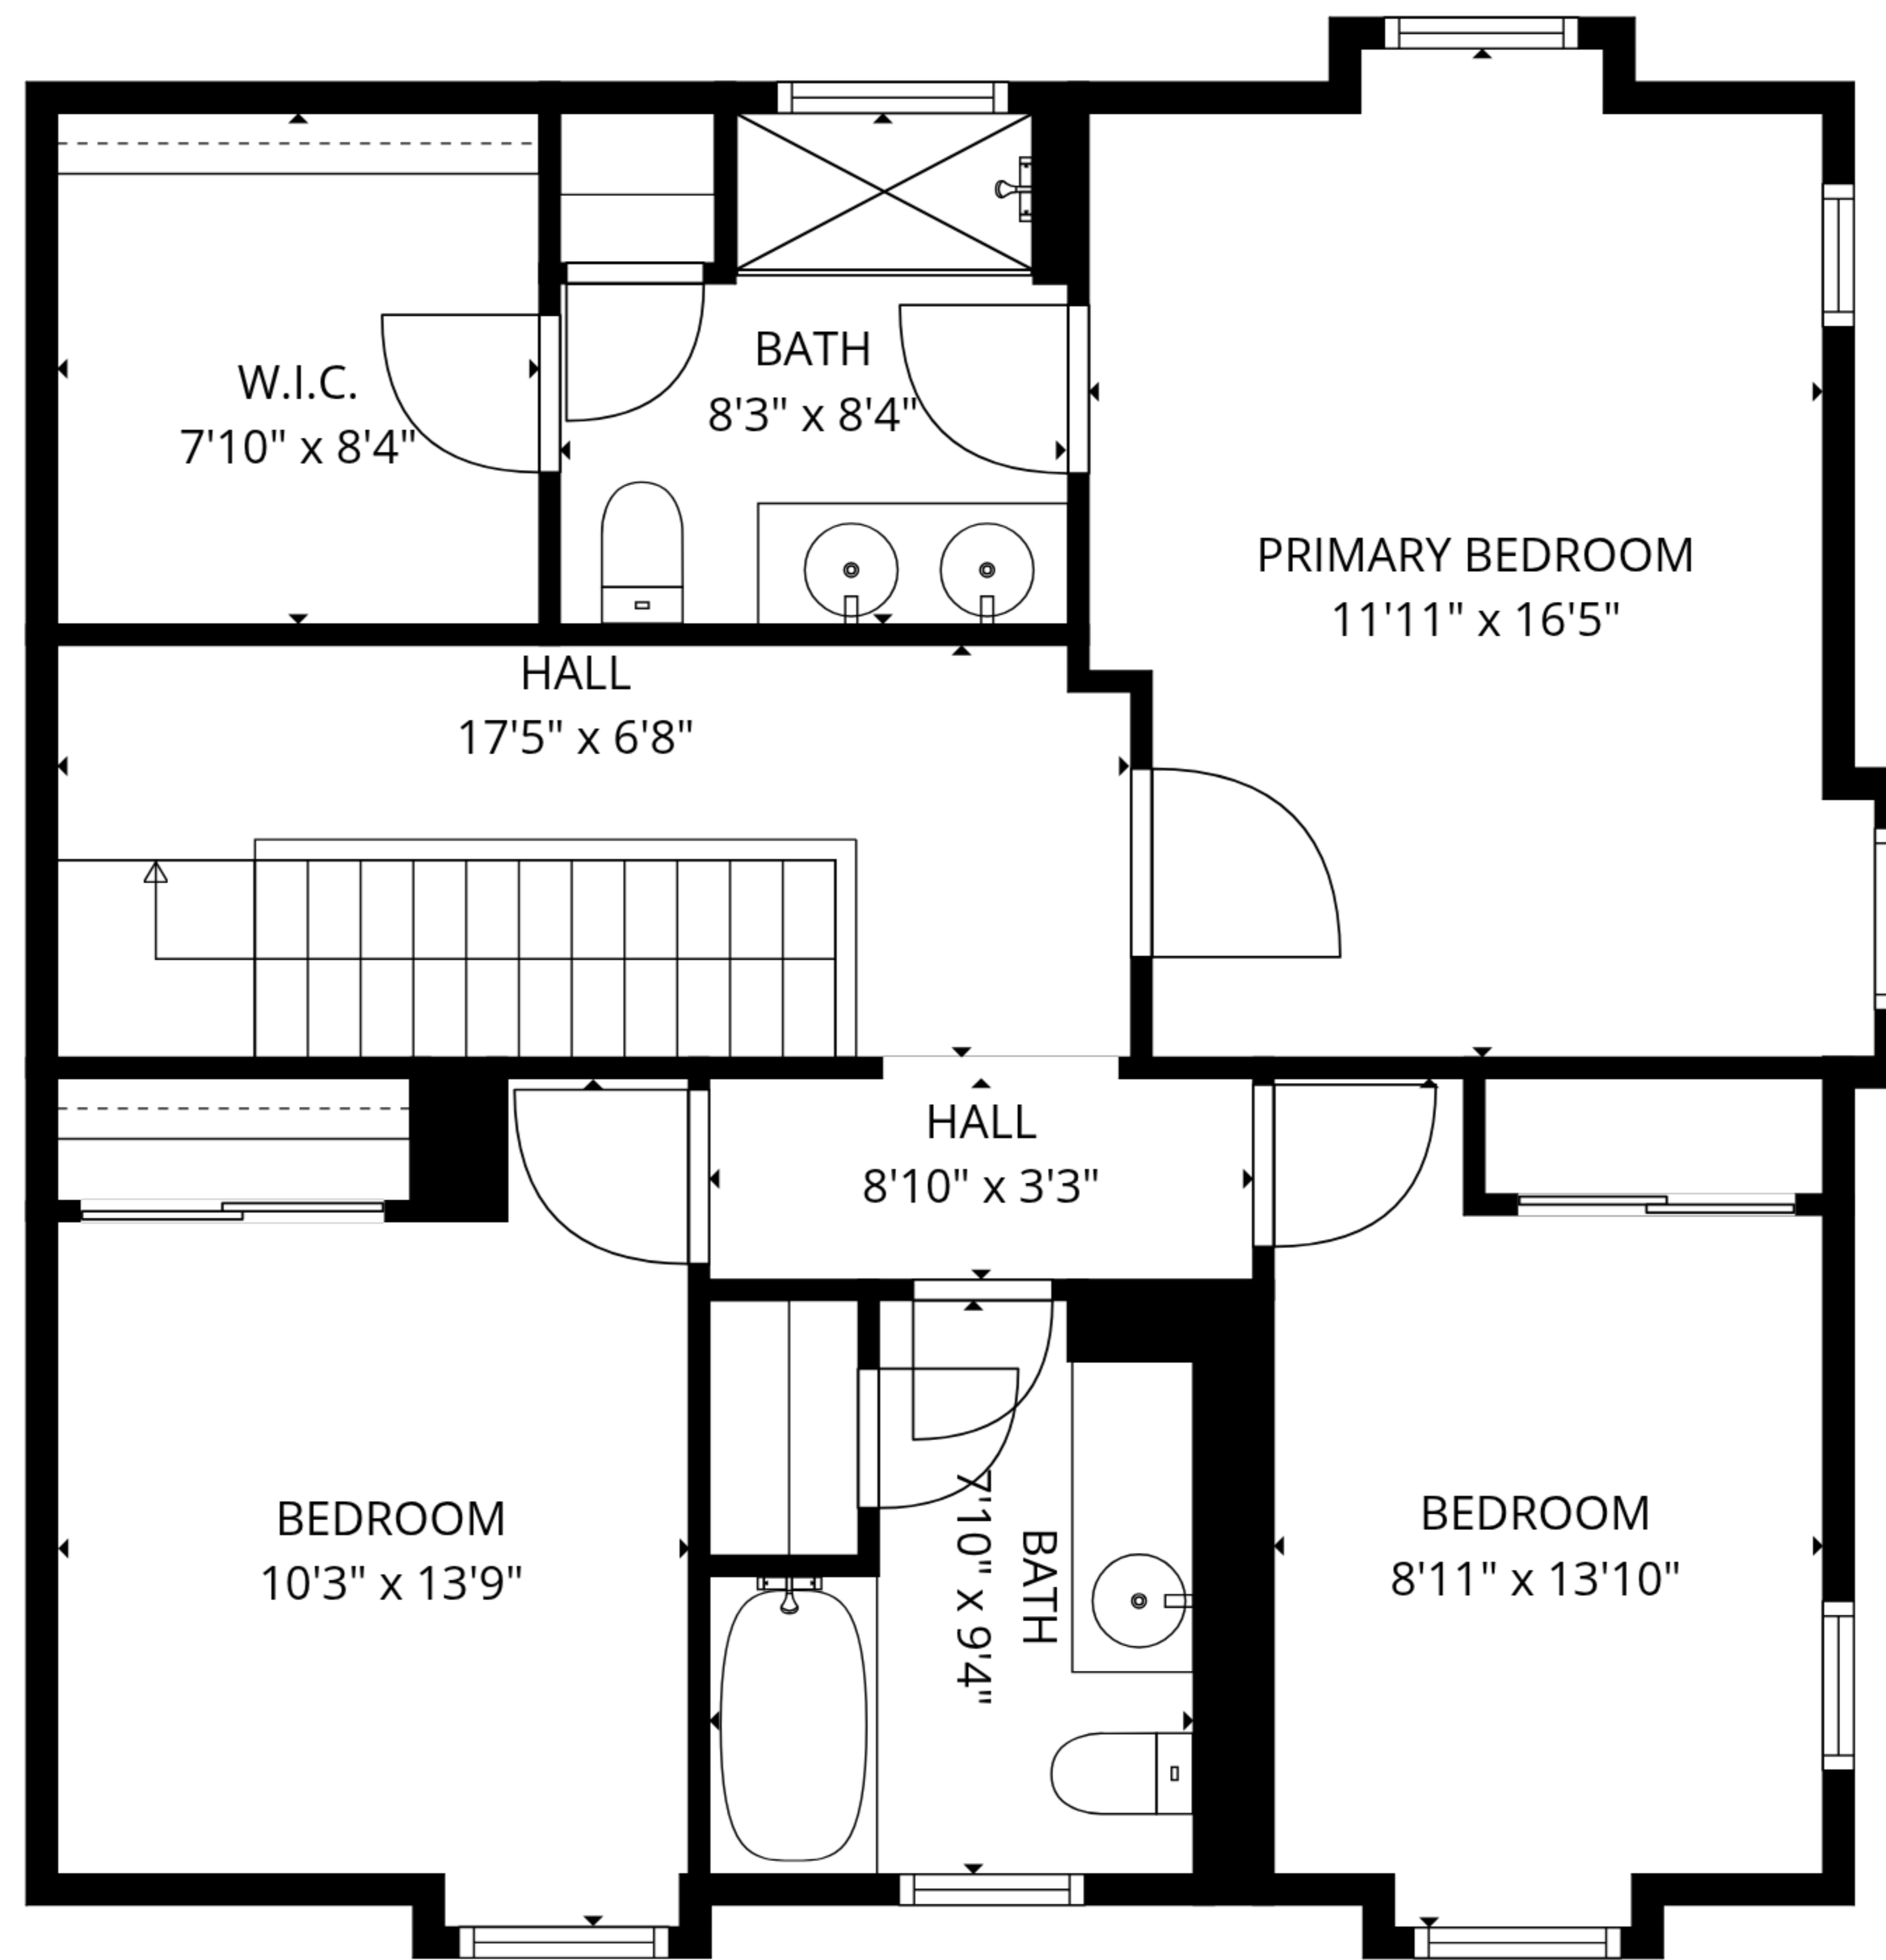

TOTAL: 1608 sq. ft

1st floor: 768 sq. ft, 2nd floor: 840 sq. ft

EXCLUDED AREAS: GARAGE: 379 sq. ft, WALLS: 131 sq. ft

SIZES AND DIMENSIONS ARE APPROXIMATE, ACTUAL MAY VARY.

TOTAL: 1608 sq. ft

1st floor: 768 sq. ft, 2nd floor: 840 sq. ft

EXCLUDED AREAS: GARAGE: 379 sq. ft, WALLS: 131 sq. ft

SIZES AND DIMENSIONS ARE APPROXIMATE, ACTUAL MAY VARY.

TOTAL: 1608 sq. ft
 1st floor: 768 sq. ft, 2nd floor: 840 sq. ft
 EXCLUDED AREAS: GARAGE: 379 sq. ft, WALLS: 131 sq. ft

SIZES AND DIMENSIONS ARE APPROXIMATE, ACTUAL MAY VARY.