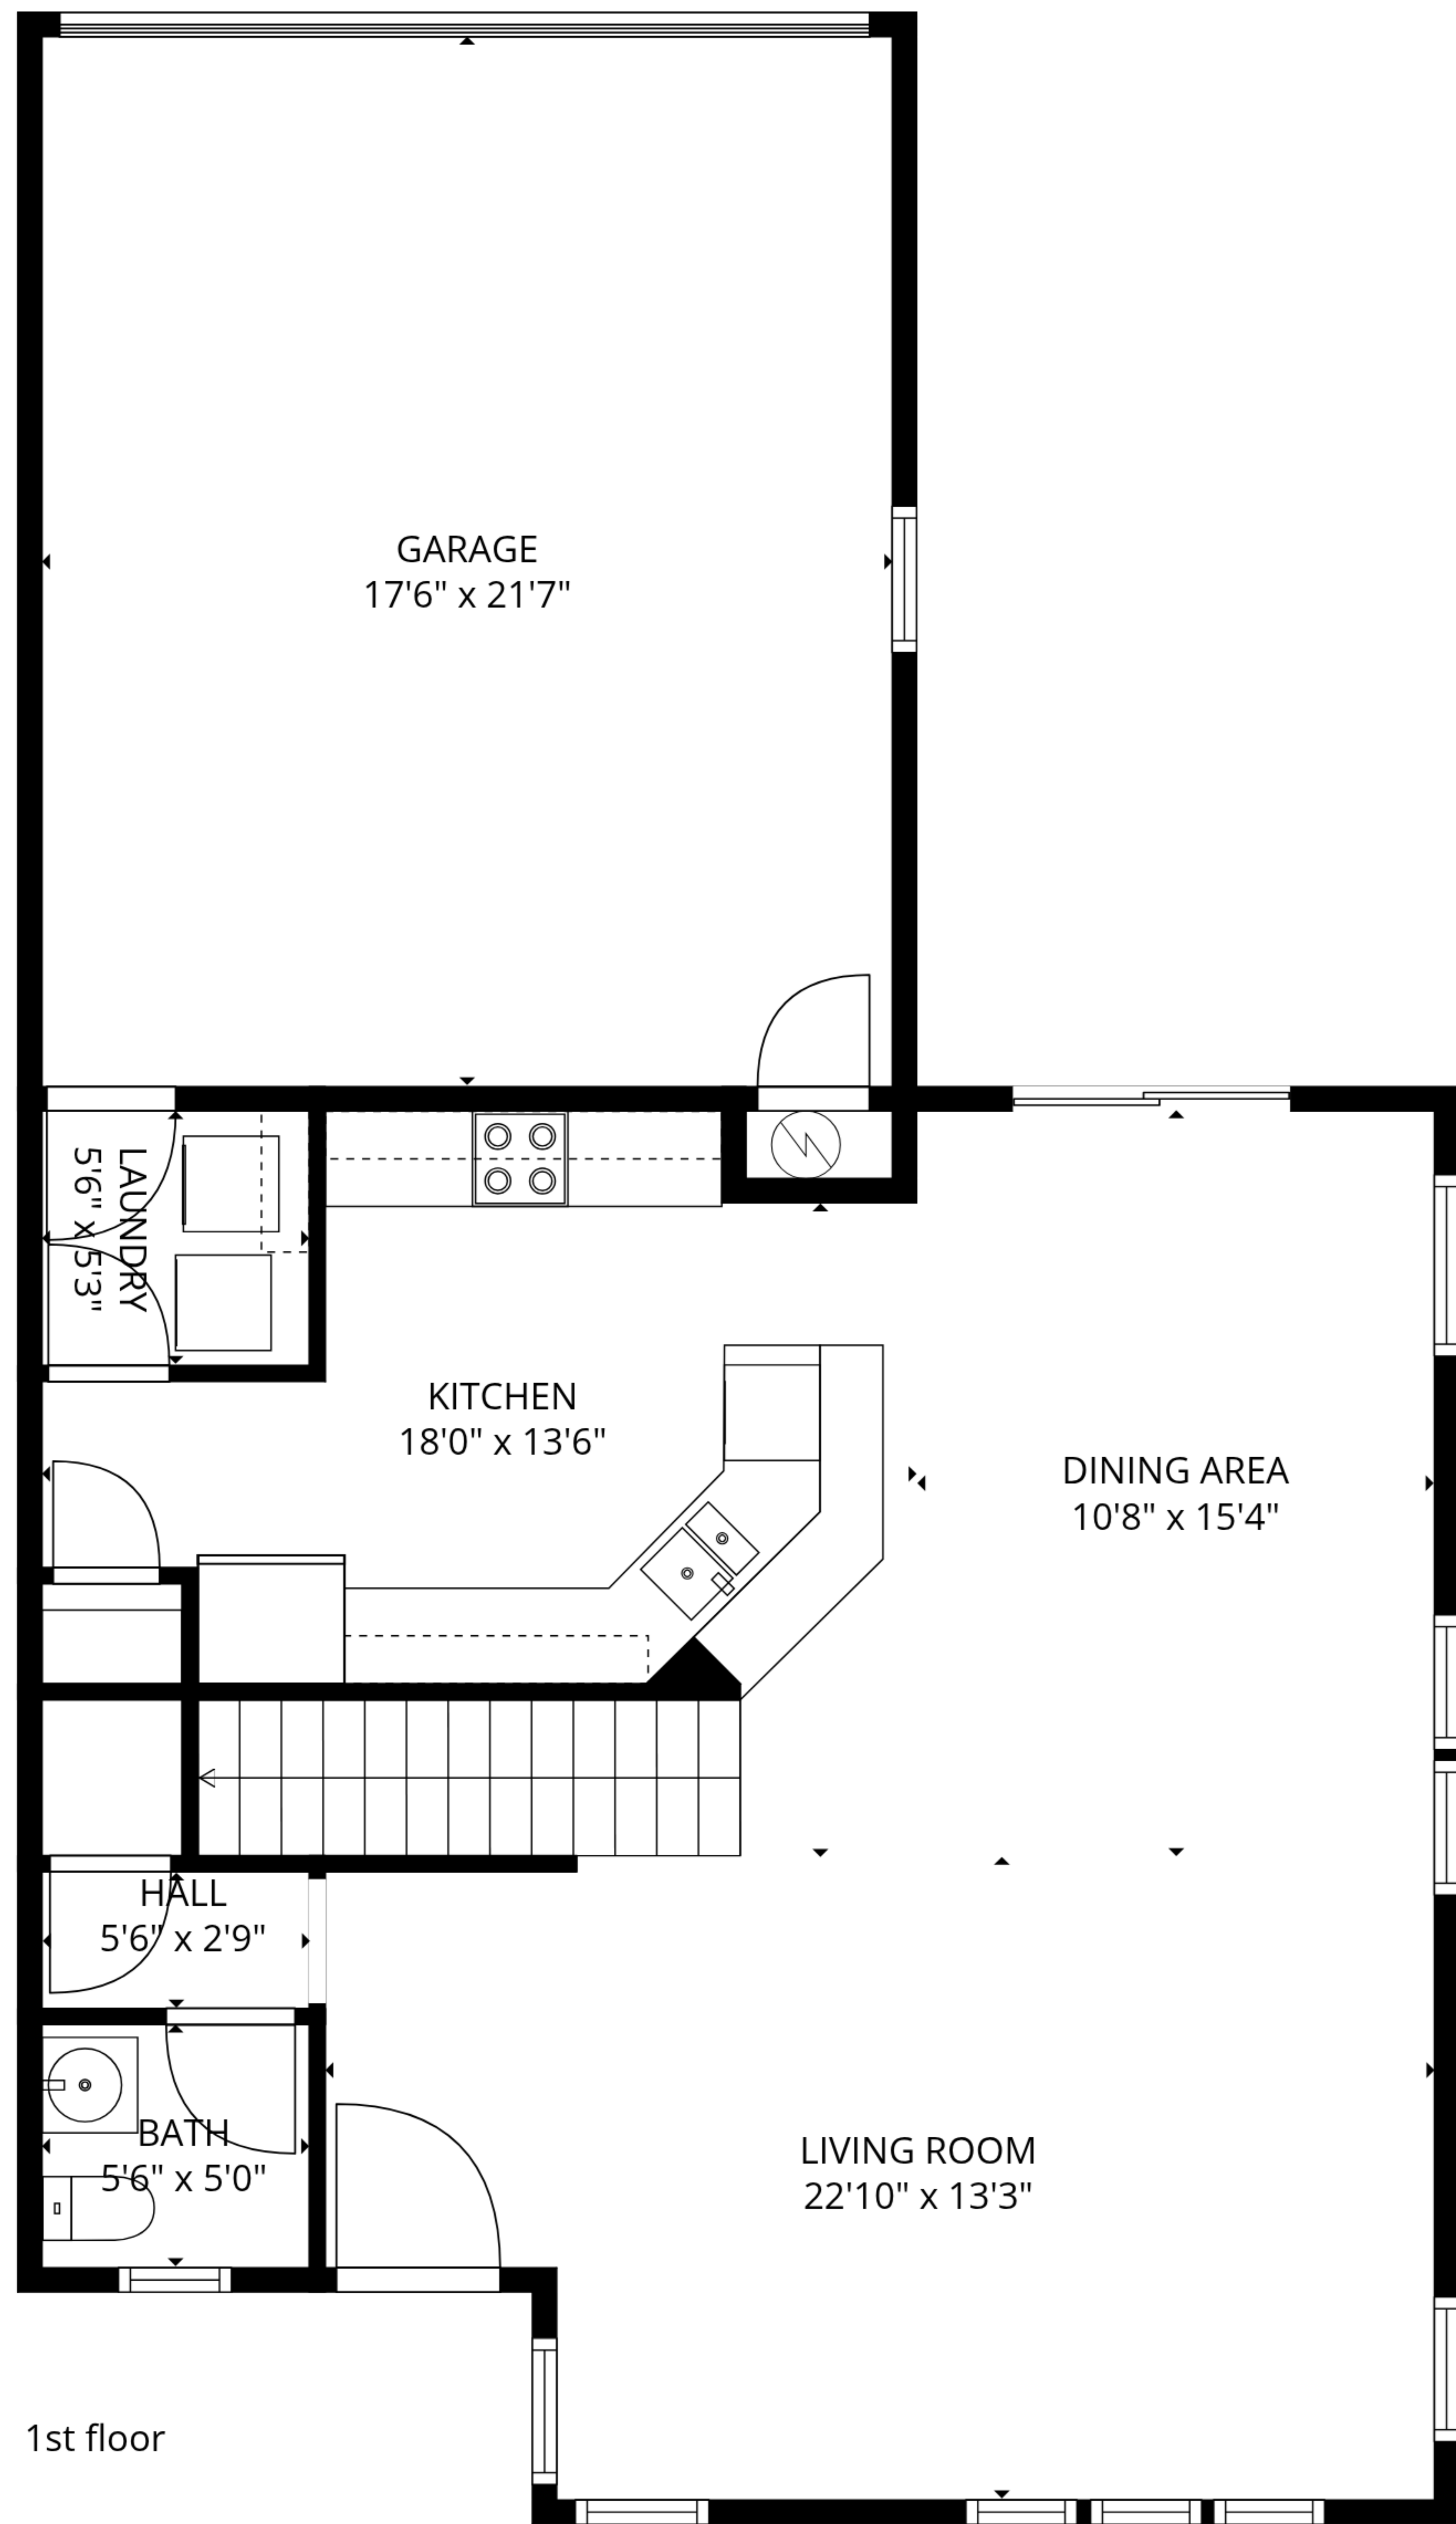

TOTAL: 1608 sq. ft

1st floor: 768 sq. ft, 2nd floor: 840 sq. ft

EXCLUDED AREAS: GARAGE: 379 sq. ft, WALLS: 131 sq. ft

SIZES AND DIMENSIONS ARE APPROXIMATE, ACTUAL MAY VARY.

TOTAL: 1608 sq. ft

1st floor: 768 sq. ft, 2nd floor: 840 sq. ft

EXCLUDED AREAS: GARAGE: 379 sq. ft, WALLS: 131 sq. ft

SIZES AND DIMENSIONS ARE APPROXIMATE, ACTUAL MAY VARY.

TOTAL: 1608 sq. ft
 1st floor: 768 sq. ft, 2nd floor: 840 sq. ft
 EXCLUDED AREAS: GARAGE: 379 sq. ft, WALLS: 131 sq. ft

SIZES AND DIMENSIONS ARE APPROXIMATE, ACTUAL MAY VARY.