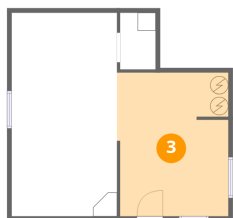

## 1 Floor 1 - Patio

Dimensions: 3'10" x 14'0"  
Area: 54 sq. ft  
Counted as living area: No

Heated: No  
Finished: No  
Enclosed: No  
Contiguous: Yes  
Permitted: Yes  
Wet space: No  
Addition: No  
Conversion: No

## 2 Floor 1 - Storage

Dimensions: 11'7" x 22'6"  
Area: 261 sq. ft  
Counted as living area: No

Heated: No  
Finished: No  
Enclosed: No  
Contiguous: Yes  
Permitted: Yes  
Wet space: No  
Addition: No  
Conversion: No

### 3 Floor 1 - Utility

Dimensions: 12'4" x 15'10"  
Area: 195 sq. ft  
Counted as living area: No

Heated: Yes  
Finished: No  
Enclosed: Yes  
Contiguous: Yes  
Permitted: Yes  
Wet space: No  
Addition: No  
Conversion: No