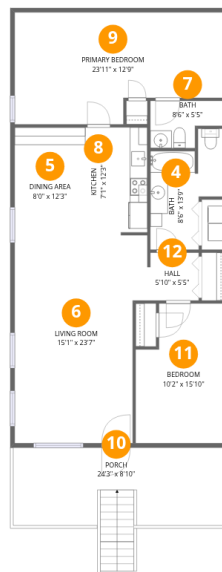

## Room dimensions

Floor 1

Total:0sqft

Excluded: 555sqft

#		Dimensions	sqft	Counted as living area
1	Patio	3'10" x 14'0"	54 sq. ft	No
2	Storage	11'7" x 22'6"	261 sq. ft	No
3	Utility	12'4" x 15'10"	195 sq. ft	No

## Room dimensions

Floor 2

Total:1172sqft

Excluded: 251sqft

#		Dimensions	sqft	Counted as living area
4	Bath	8'6" x 13'9"	117 sq. ft	Yes
5	Dining Area	8'0" x 12'3"	98 sq. ft	Yes
6	Living Room	15'1" x 23'7"	355 sq. ft	Yes
7	Bath	8'6" x 5'5"	46 sq. ft	Yes
8	Kitchen	7'1" x 12'3"	87 sq. ft	Yes
9	Primary Bedroom	23'11" x 12'9"	305 sq. ft	Yes
10	Porch	24'3" x 8'10"	215 sq. ft	No
11	Bedroom	10'2" x 15'10"	162 sq. ft	Yes
12	Hall	5'10" x 5'5"	32 sq. ft	Yes

### 5 Floor 2 - Dining Area

Dimensions: 8'0" x 12'3"  
Area: 98 sq. ft  
Counted as living area: Yes

Heated: Yes  
Finished: Yes  
Enclosed: Yes  
Contiguous: Yes  
Permitted: Yes  
Wet space: No  
Addition: No  
Conversion: No

## 8 Floor 2 - Kitchen

Dimensions: 7'1" x 12'3"  
Area: 87 sq. ft  
Counted as living area: Yes

Heated: Yes  
Finished: Yes  
Enclosed: Yes  
Contiguous: Yes  
Permitted: Yes  
Wet space: No  
Addition: No  
Conversion: No