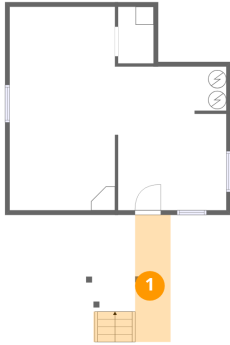

## Room dimensions

Floor 2

Total:1172sqft

Excluded: 251sqft

#		Dimensions	sqft	Counted as living area
4	Bath	8'6" x 13'9"	117 sq. ft	Yes
5	Dining Area	8'0" x 12'3"	98 sq. ft	Yes
6	Living Room	15'1" x 23'7"	355 sq. ft	Yes
7	Bath	8'6" x 5'5"	46 sq. ft	Yes
8	Kitchen	7'1" x 12'3"	87 sq. ft	Yes
9	Primary Bedroom	23'11" x 12'9"	305 sq. ft	Yes
10	Porch	24'3" x 8'10"	215 sq. ft	No
11	Bedroom	10'2" x 15'10"	162 sq. ft	Yes
12	Hall	5'10" x 5'5"	32 sq. ft	Yes

## 1 Floor 1 - Patio

Dimensions: 3'10" x 14'0"  
Area: 54 sq. ft  
Counted as living area: No

Heated: No  
Finished: No  
Enclosed: No  
Contiguous: Yes  
Permitted: Yes  
Wet space: No  
Addition: No  
Conversion: No

## 2 Floor 1 - Storage

Dimensions: 11'7" x 22'6"  
Area: 261 sq. ft  
Counted as living area: No

Heated: No  
Finished: No  
Enclosed: No  
Contiguous: Yes  
Permitted: Yes  
Wet space: No  
Addition: No  
Conversion: No