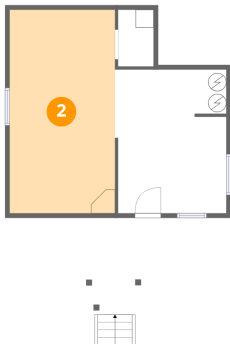

## Room dimensions

Floor 1

Total:0sqft

Excluded: 555sqft

#		Dimensions	sqft	Counted as living area
1	Patio	3'10" x 14'0"	54 sq. ft	No
2	Storage	11'7" x 22'6"	261 sq. ft	No
3	Utility	12'4" x 15'10"	195 sq. ft	No

## Room dimensions

Floor 2

Total:1172sqft

Excluded: 251sqft

#		Dimensions	sqft	Counted as living area
4	Bath	8'6" x 13'9"	117 sq. ft	Yes
5	Dining Area	8'0" x 12'3"	98 sq. ft	Yes
6	Living Room	15'1" x 23'7"	355 sq. ft	Yes
7	Bath	8'6" x 5'5"	46 sq. ft	Yes
8	Kitchen	7'1" x 12'3"	87 sq. ft	Yes
9	Primary Bedroom	23'11" x 12'9"	305 sq. ft	Yes
10	Porch	24'3" x 8'10"	215 sq. ft	No
11	Bedroom	10'2" x 15'10"	162 sq. ft	Yes
12	Hall	5'10" x 5'5"	32 sq. ft	Yes

## 1 Floor 1 - Patio

Dimensions: 3'10" x 14'0"  
Area: 54 sq. ft  
Counted as living area: No

Heated: No  
Finished: No  
Enclosed: No  
Contiguous: Yes  
Permitted: Yes  
Wet space: No  
Addition: No  
Conversion: No

## 2 Floor 1 - Storage

Dimensions: 11'7" x 22'6"  
Area: 261 sq. ft  
Counted as living area: No

Heated: No  
Finished: No  
Enclosed: No  
Contiguous: Yes  
Permitted: Yes  
Wet space: No  
Addition: No  
Conversion: No