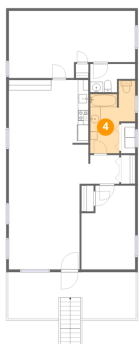

## 1 Floor 1 - Patio

Dimensions: 3'10" x 14'0"  
Area: 54 sq. ft  
Counted as living area: No

Heated: No  
Finished: No  
Enclosed: No  
Contiguous: Yes  
Permitted: Yes  
Wet space: No  
Addition: No  
Conversion: No

## 2 Floor 1 - Storage

Dimensions: 11'7" x 22'6"  
Area: 261 sq. ft  
Counted as living area: No

Heated: No  
Finished: No  
Enclosed: No  
Contiguous: Yes  
Permitted: Yes  
Wet space: No  
Addition: No  
Conversion: No

### 3 Floor 1 - Utility

Dimensions: 12'4" x 15'10"  
Area: 195 sq. ft  
Counted as living area: No

Heated: Yes  
Finished: No  
Enclosed: Yes  
Contiguous: Yes  
Permitted: Yes  
Wet space: No  
Addition: No  
Conversion: No

### 4 Floor 2 - Bath

Dimensions: 8'6" x 13'9"  
Area: 117 sq. ft  
Counted as living area: Yes

Heated: Yes  
Finished: Yes  
Enclosed: Yes  
Contiguous: Yes  
Permitted: Yes  
Wet space: Yes  
Addition: No  
Conversion: No