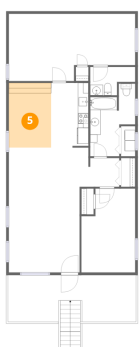

### 3 Floor 1 - Utility

Dimensions: 12'4" x 15'10"  
Area: 195 sq. ft  
Counted as living area: No

Heated: Yes  
Finished: No  
Enclosed: Yes  
Contiguous: Yes  
Permitted: Yes  
Wet space: No  
Addition: No  
Conversion: No

### 4 Floor 2 - Bath

Dimensions: 8'6" x 13'9"  
Area: 117 sq. ft  
Counted as living area: Yes

Heated: Yes  
Finished: Yes  
Enclosed: Yes  
Contiguous: Yes  
Permitted: Yes  
Wet space: Yes  
Addition: No  
Conversion: No

### 5 Floor 2 - Dining Area

Dimensions: 8'0" x 12'3"  
Area: 98 sq. ft  
Counted as living area: Yes

Heated: Yes  
Finished: Yes  
Enclosed: Yes  
Contiguous: Yes  
Permitted: Yes  
Wet space: No  
Addition: No  
Conversion: No