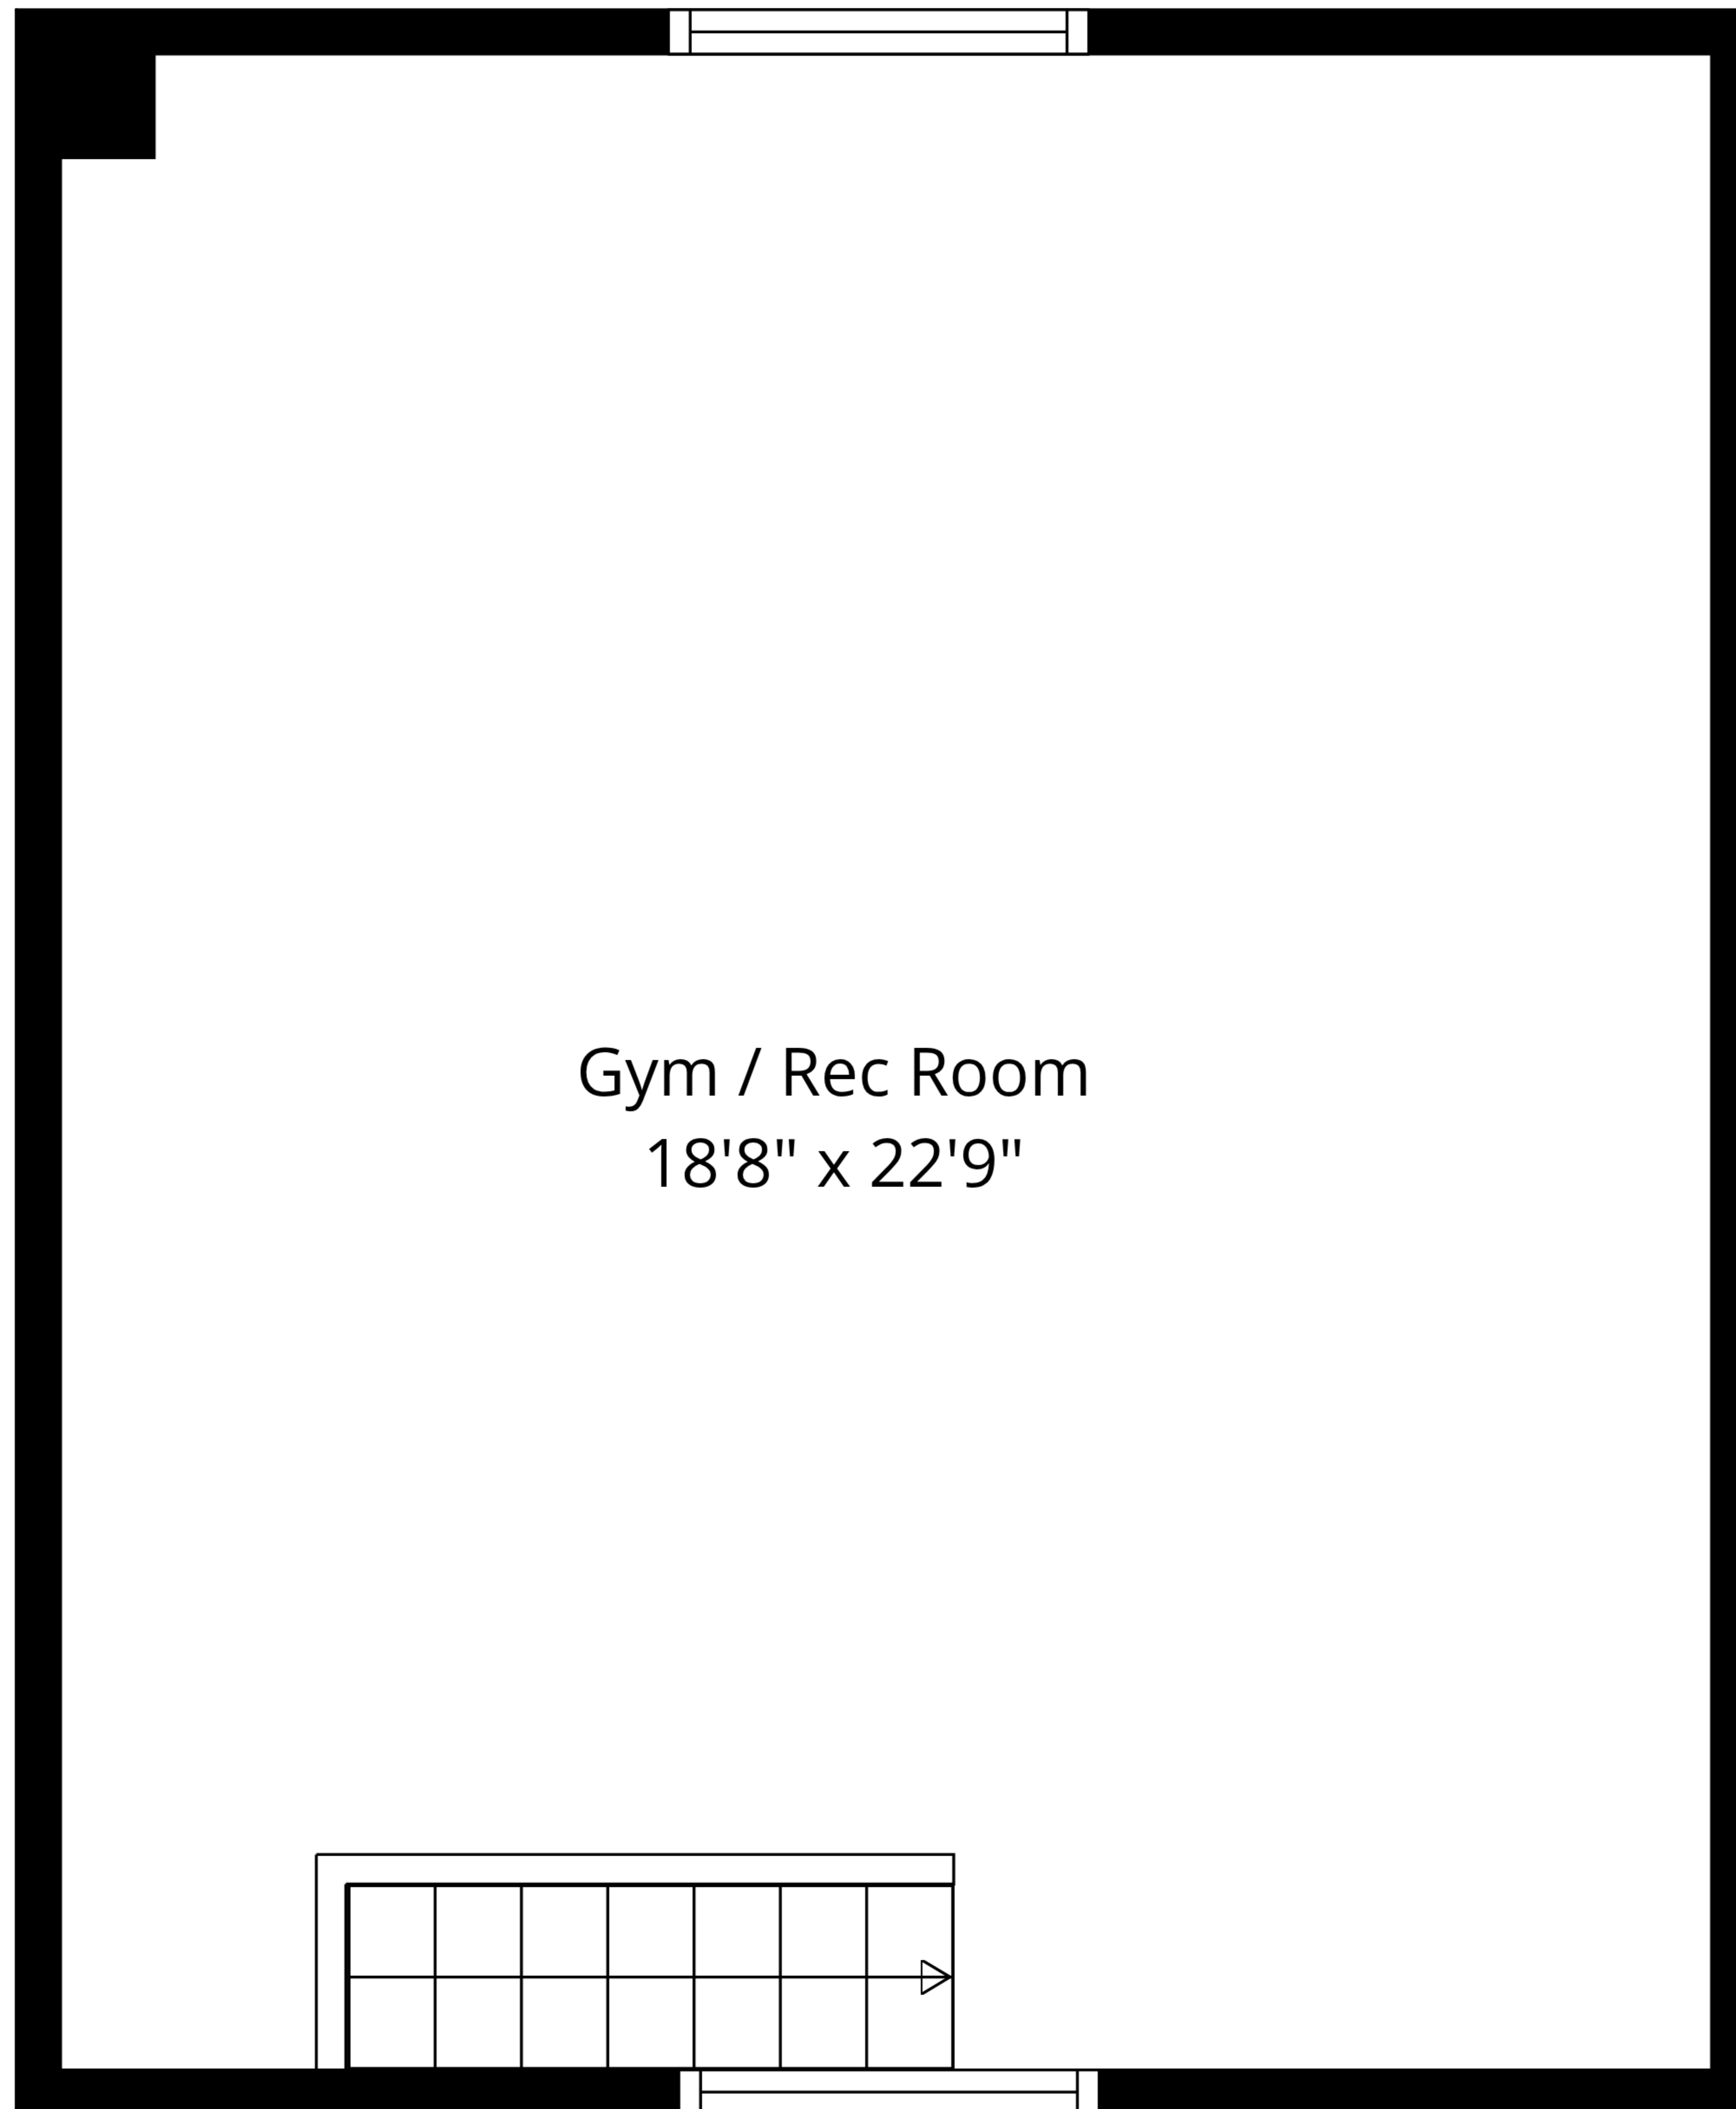

**TOTAL: 4997 sq. ft**

Basement: 833 sq. ft, 1st floor: 1475 sq. ft, 2nd floor: 1564 sq. ft, 3rd floor: 827 sq. ft, 4th floor: 298 sq. ft  
 EXCLUDED AREAS: STORAGE / UTILITY: 255 sq. ft, WINE STORAGE / STORAGE: 125 sq. ft, STORAGE: 49 sq. ft,  
 PORCH: 50 sq. ft, PATIO: 684 sq. ft, BAY WINDOW: 10 sq. ft,  
 ATTIC STORAGE : 125 sq. ft, LOW CEILING: 199 sq. ft, ATTIC STORAGE: 188 sq. ft,  
 WALLS: 404 sq. ft