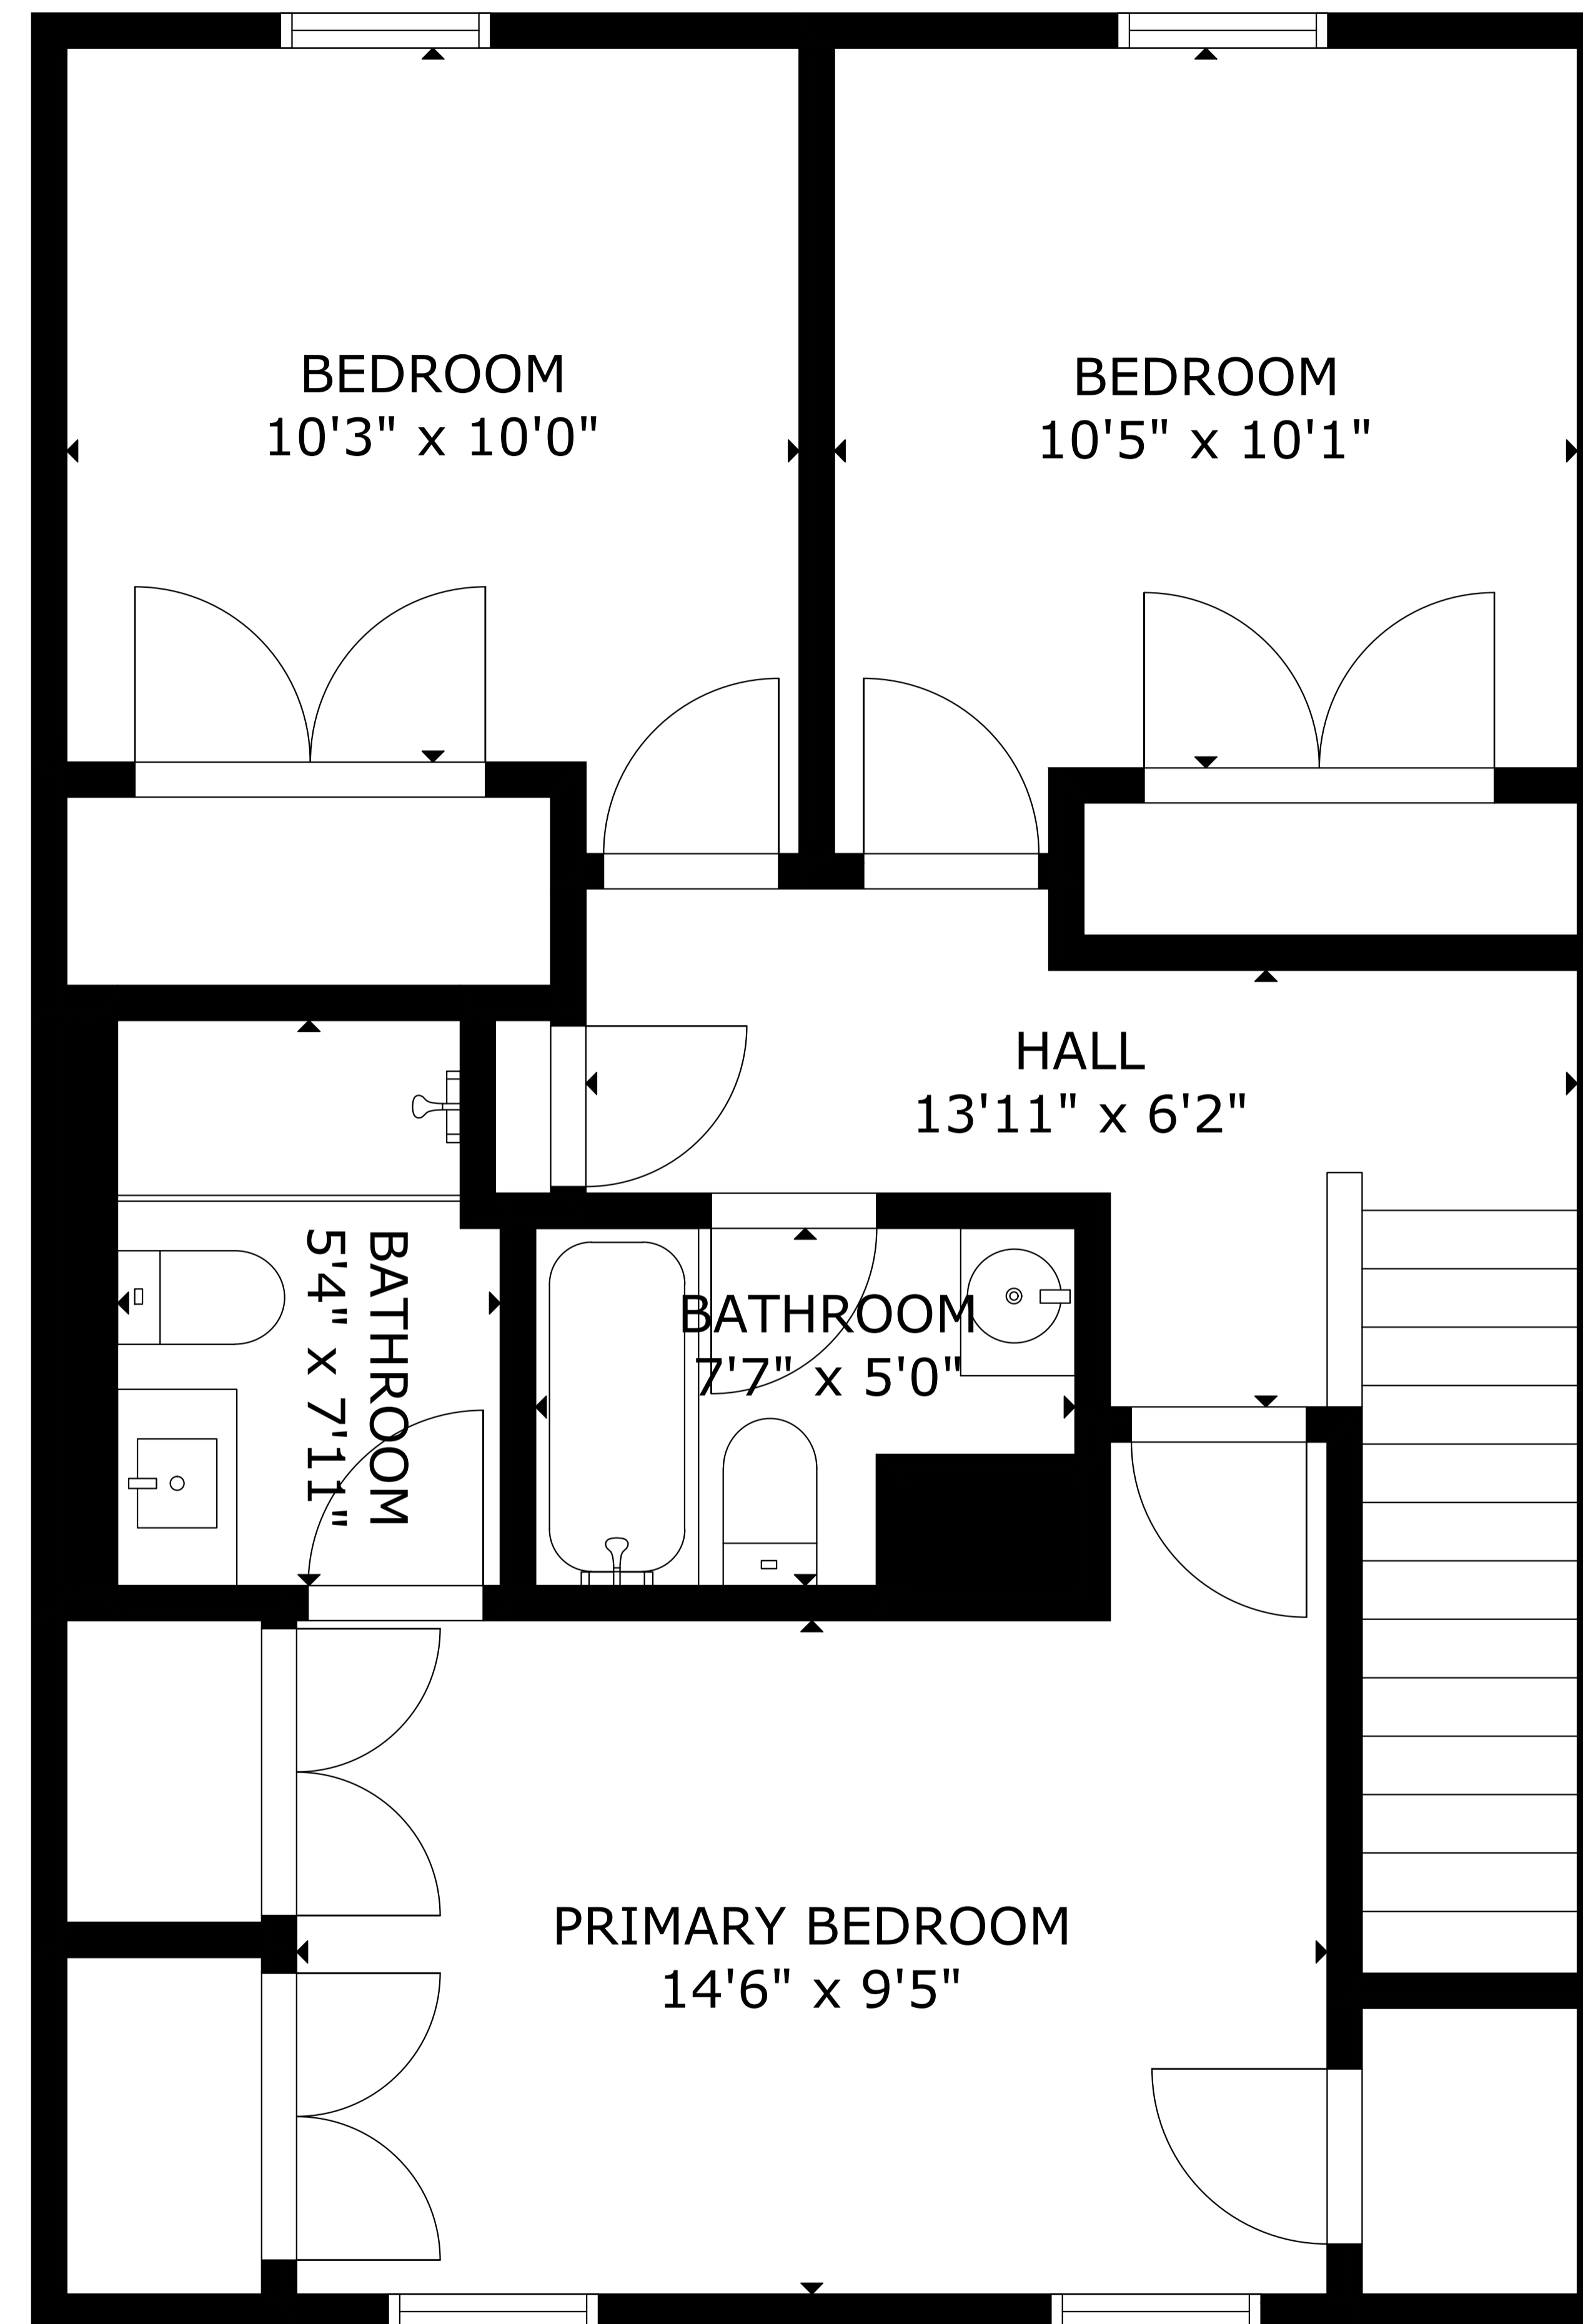

MAIN FLOOR

UPPER LEVEL 1

GROSS INTERNAL AREA
 TOTAL: 1,353 sq ft
 MAIN FLOOR: 684 sq ft, UPPER LEVEL 1: 669 sq ft
 SIZE AND DIMENSIONS ARE APPROXIMATE, ACTUAL MAY VARY