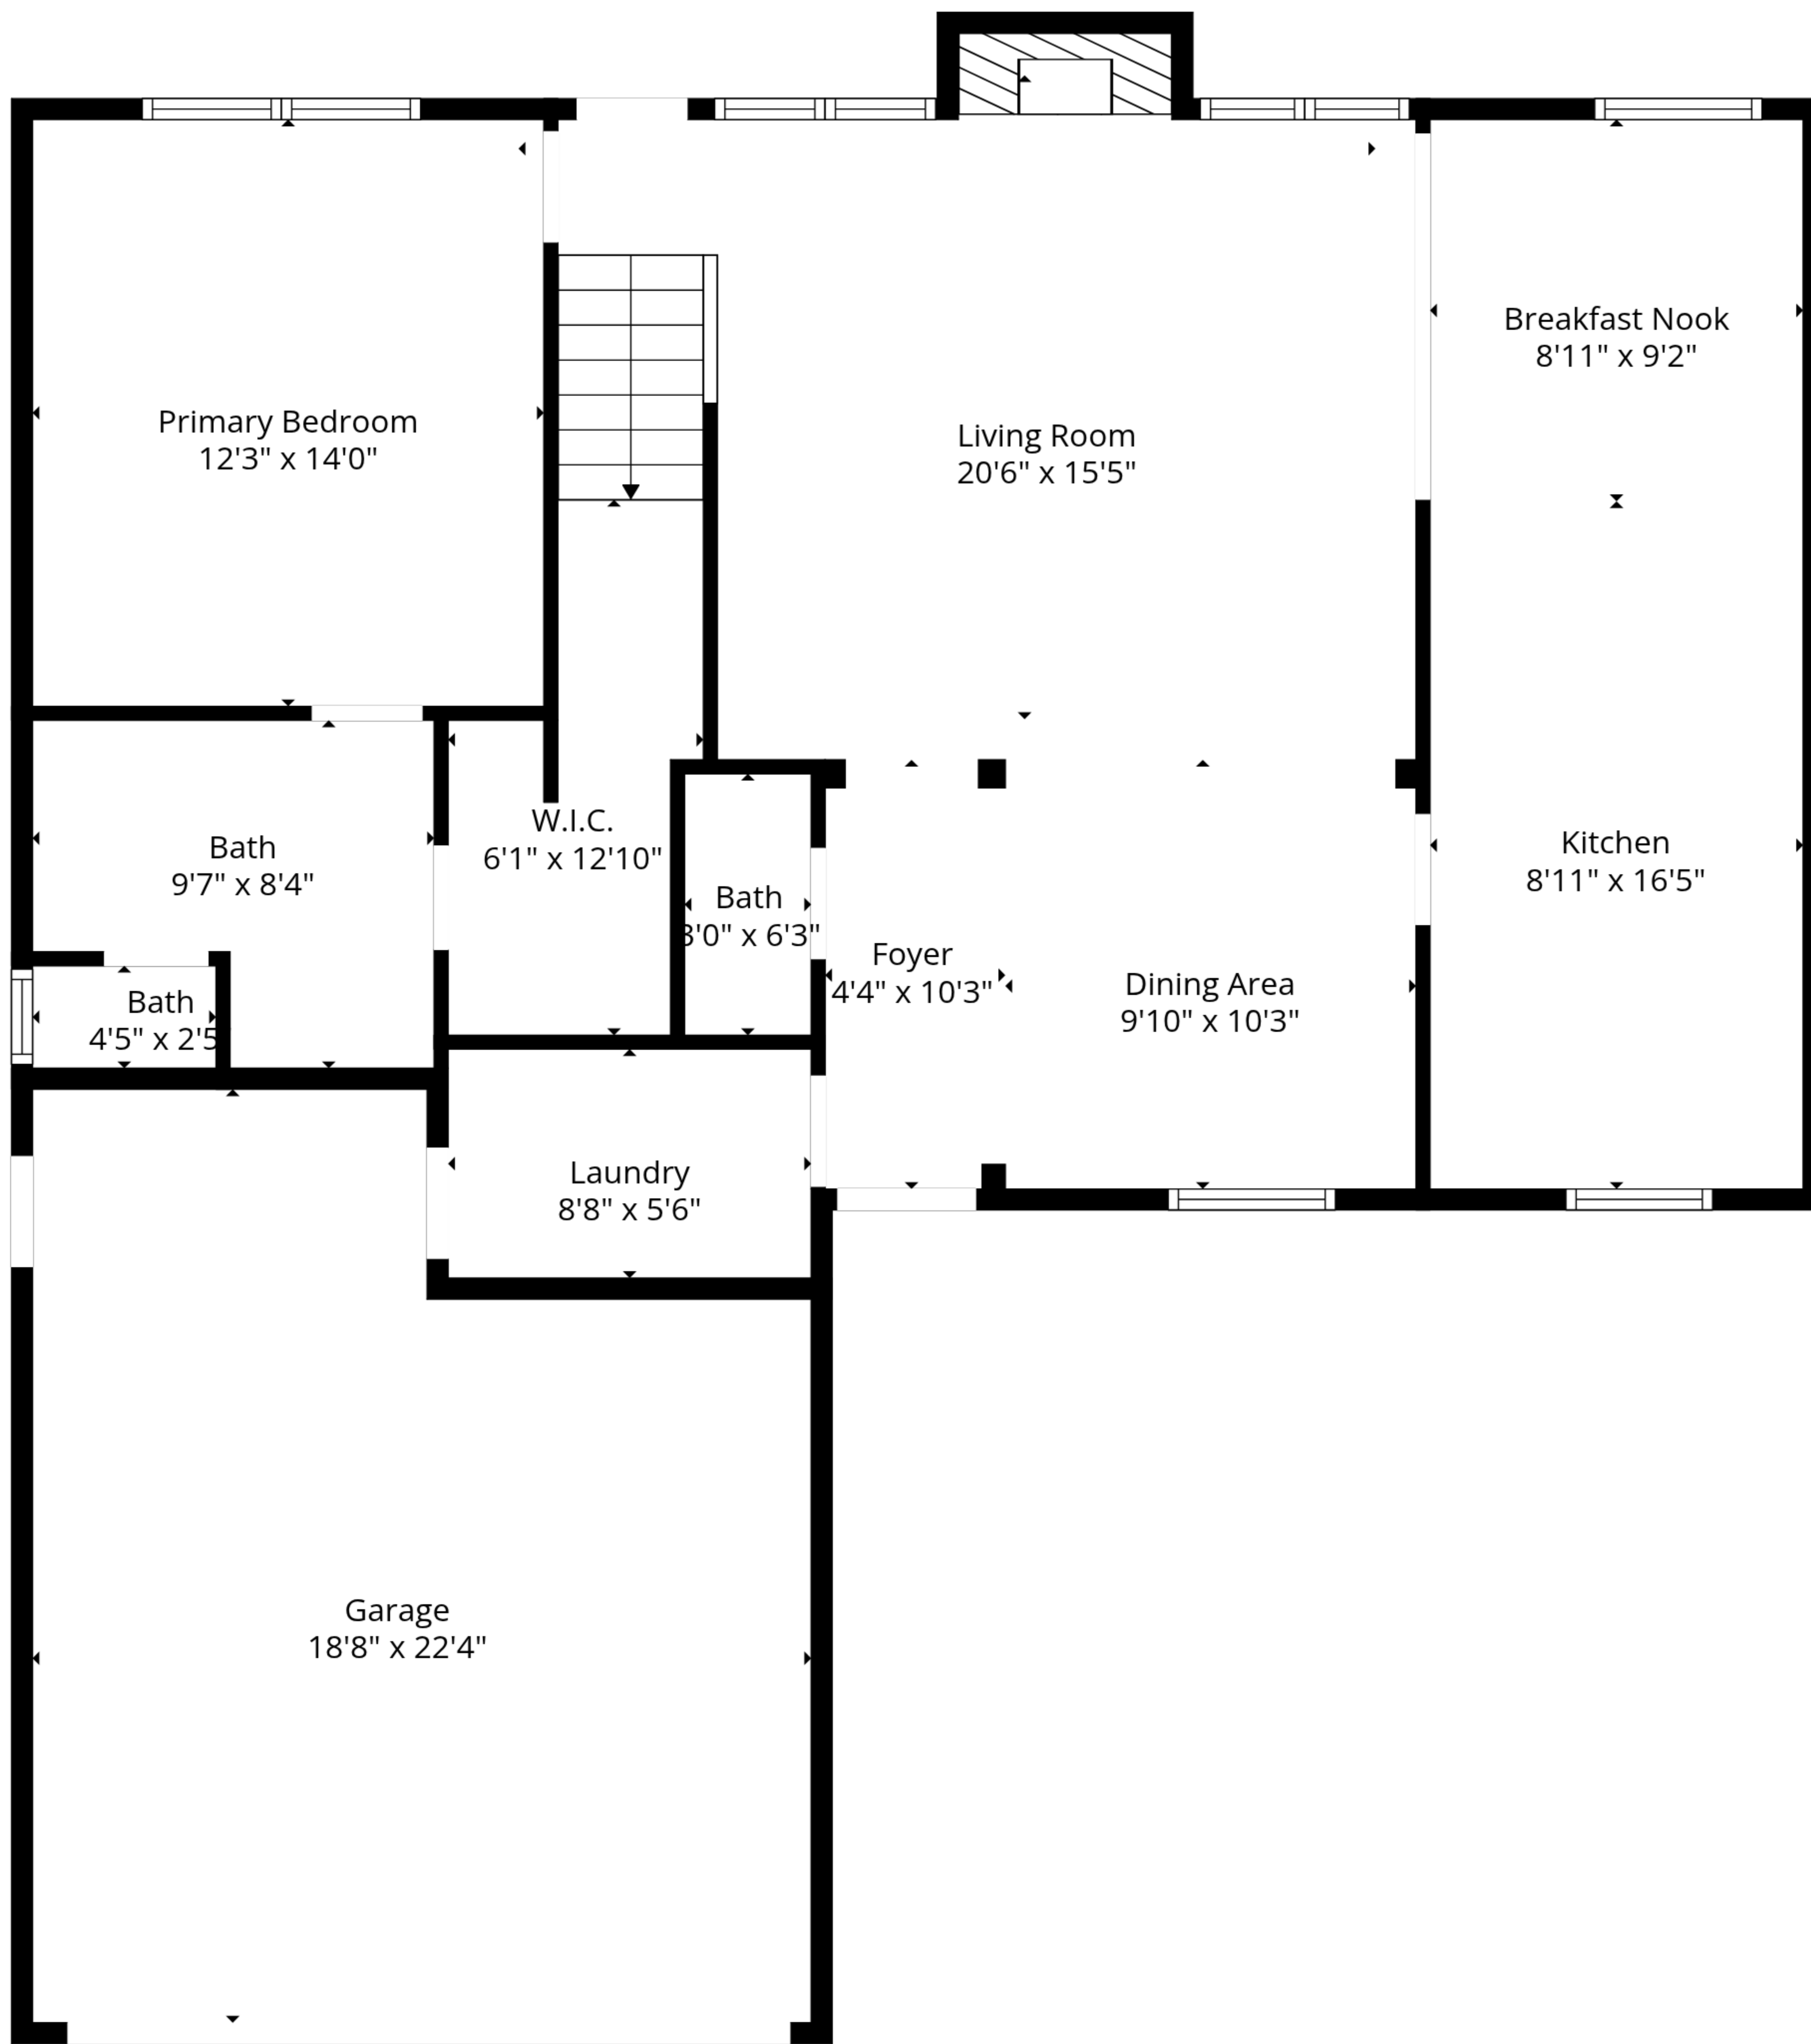

Total: 1841 sq. ft

1st Floor: 1076 sq. Ft, 2nd Floor: 765 sq. ft

Excluded Areas: Garage: 370 sq. Ft, Fireplace: 13 sq. Ft, Open To Below: 179 sq. Ft,
Walls: 166 sq. ft

Total: 1841 sq. ft

1st Floor: 1076 sq. Ft, 2nd Floor: 765 sq. ft

Excluded Areas: Garage: 370 sq. Ft, Fireplace: 13 sq. Ft, Open To Below: 179 sq. Ft,
Walls: 166 sq. ft

Measurements Deemed Reliable But Not Guarenteed.

1st Floor

2nd Floor

Total: 1841 sq. ft

1st Floor: 1076 sq. Ft, 2nd Floor: 765 sq. ft

Excluded Areas: Garage: 370 sq. Ft, Fireplace: 13 sq. Ft, Open To Below: 179 sq. Ft, Walls: 166 sq. ft