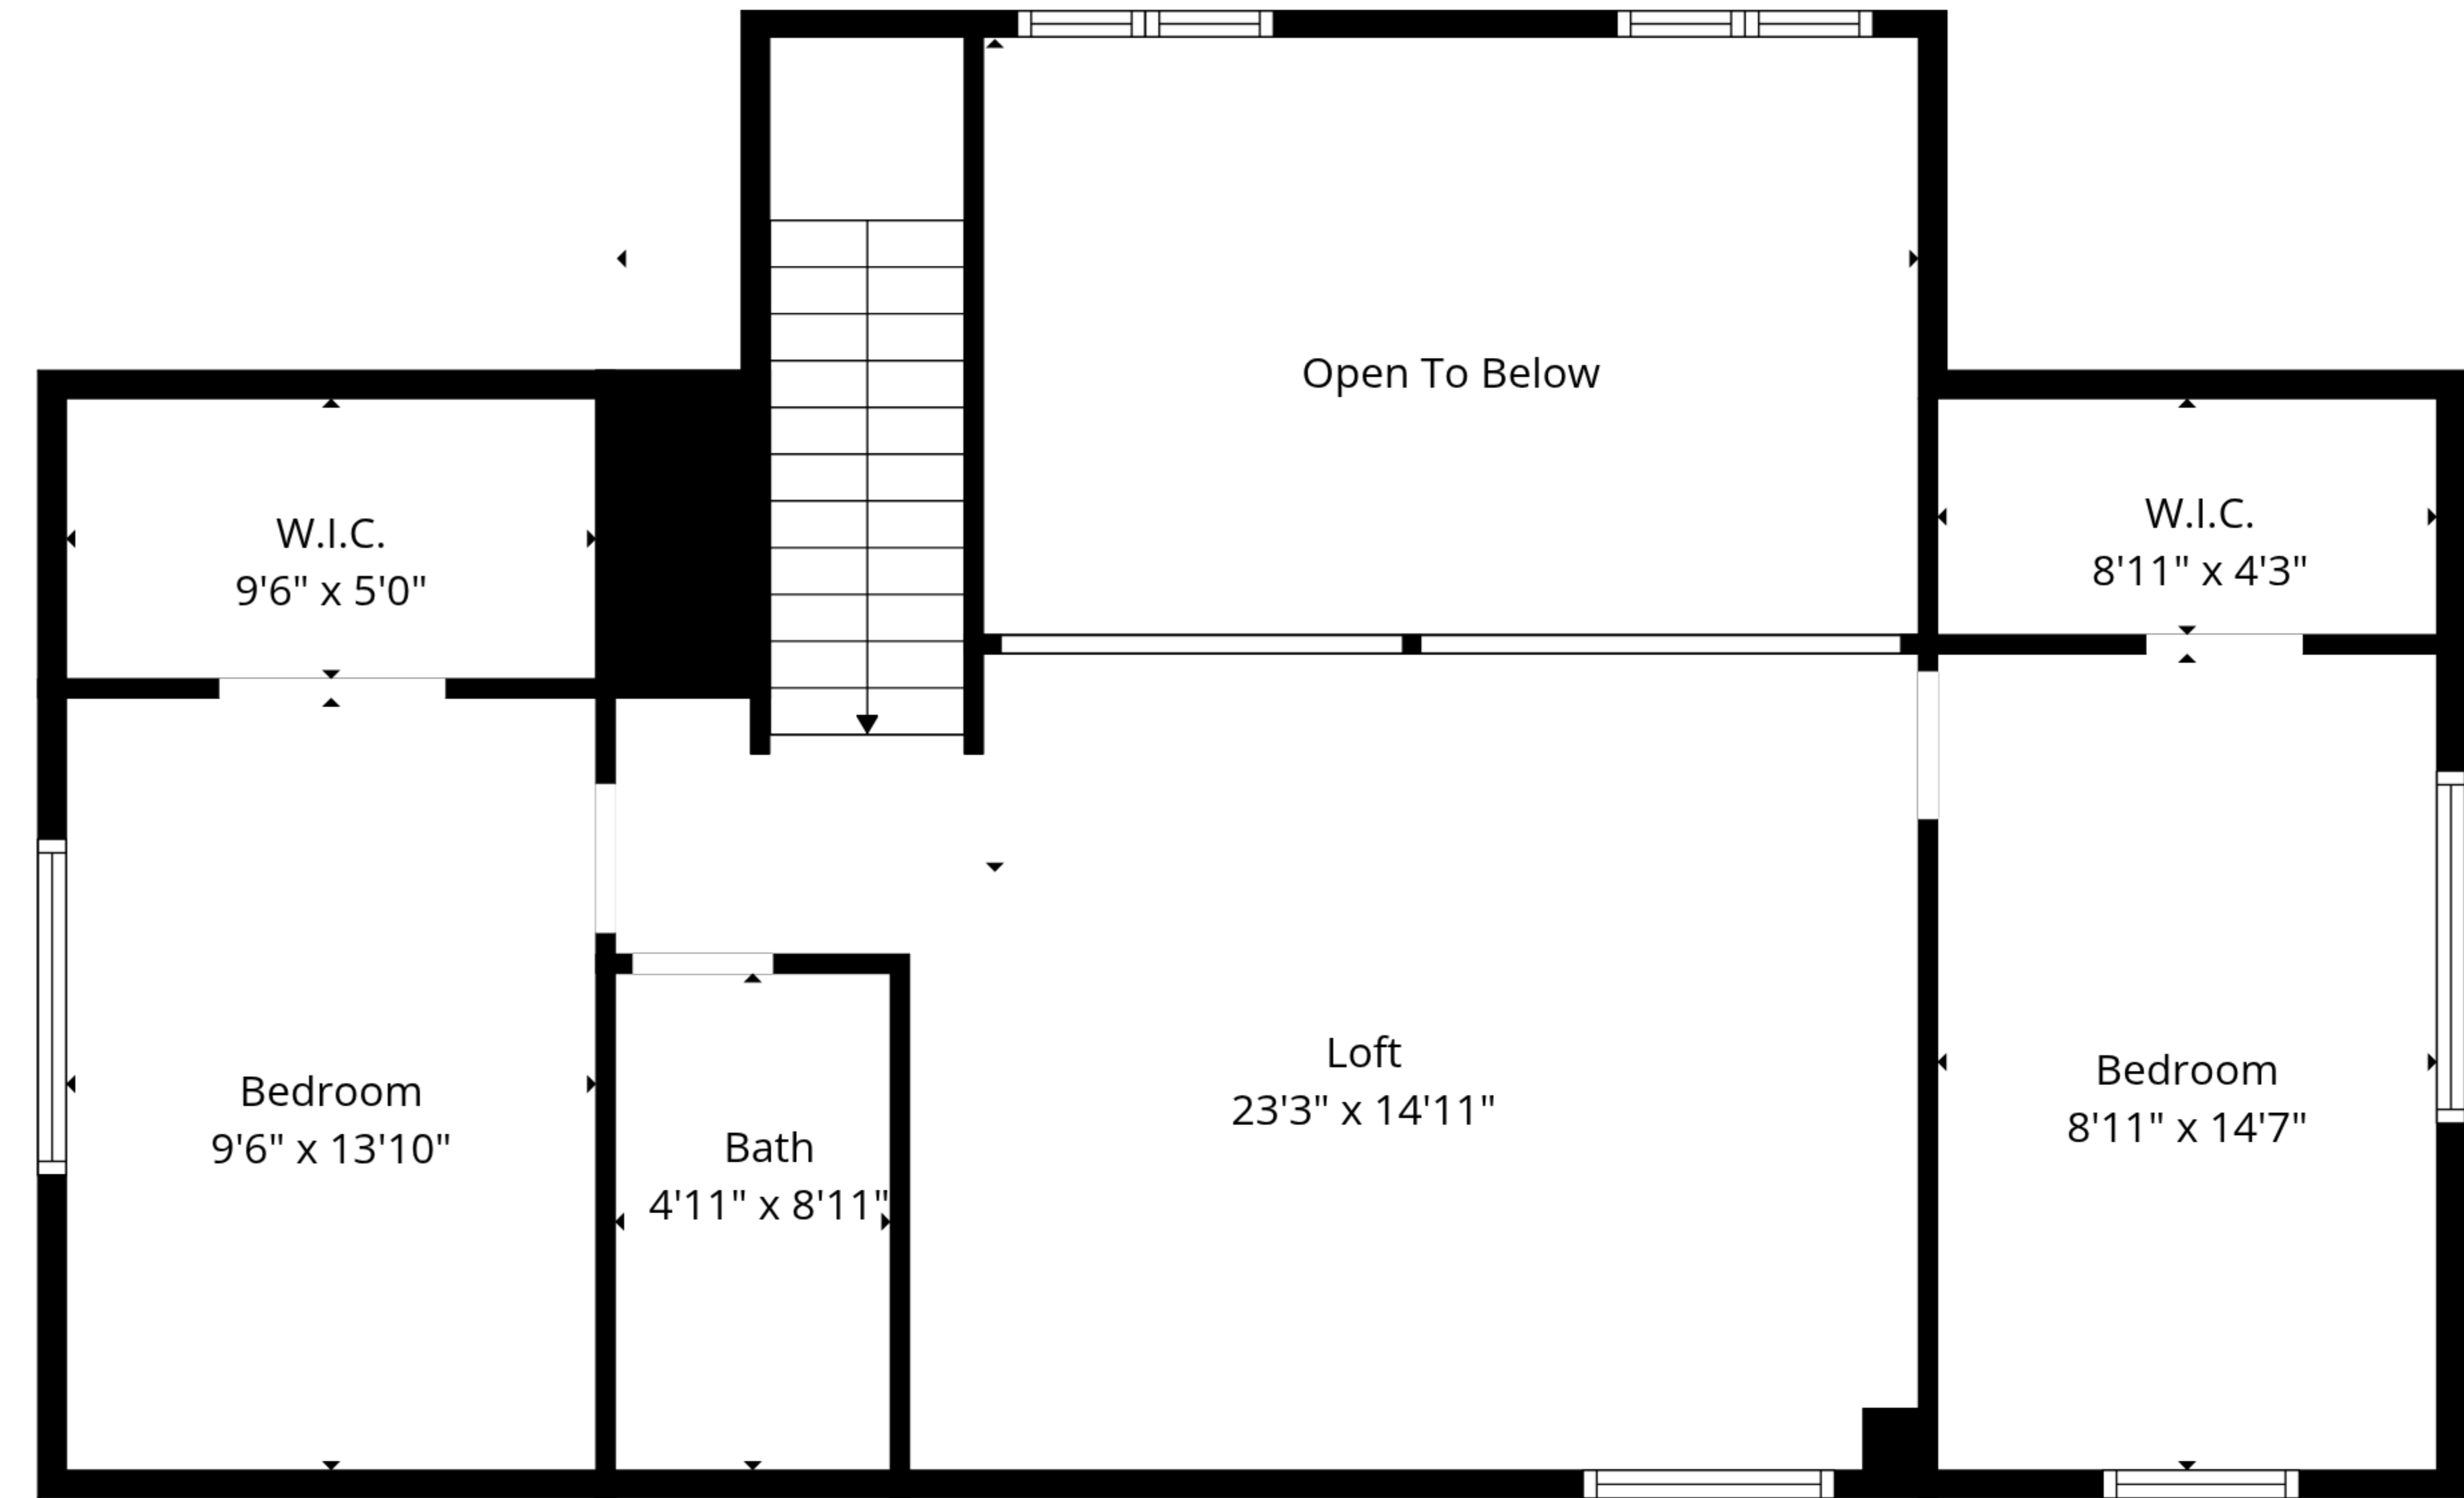

Total: 1841 sq. ft

1st Floor: 1076 sq. Ft, 2nd Floor: 765 sq. ft

Excluded Areas: Garage: 370 sq. Ft, Fireplace: 13 sq. Ft, Open To Below: 179 sq. Ft,
Walls: 166 sq. ft

Total: 1841 sq. ft

1st Floor: 1076 sq. Ft, 2nd Floor: 765 sq. ft

Excluded Areas: Garage: 370 sq. Ft, Fireplace: 13 sq. Ft, Open To Below: 179 sq. Ft,
Walls: 166 sq. ft

Measurements Deemed Reliable But Not Guarenteed.

1st Floor

2nd Floor

Total: 1841 sq. ft

1st Floor: 1076 sq. Ft, 2nd Floor: 765 sq. ft

Excluded Areas: Garage: 370 sq. Ft, Fireplace: 13 sq. Ft, Open To Below: 179 sq. Ft, Walls: 166 sq. ft