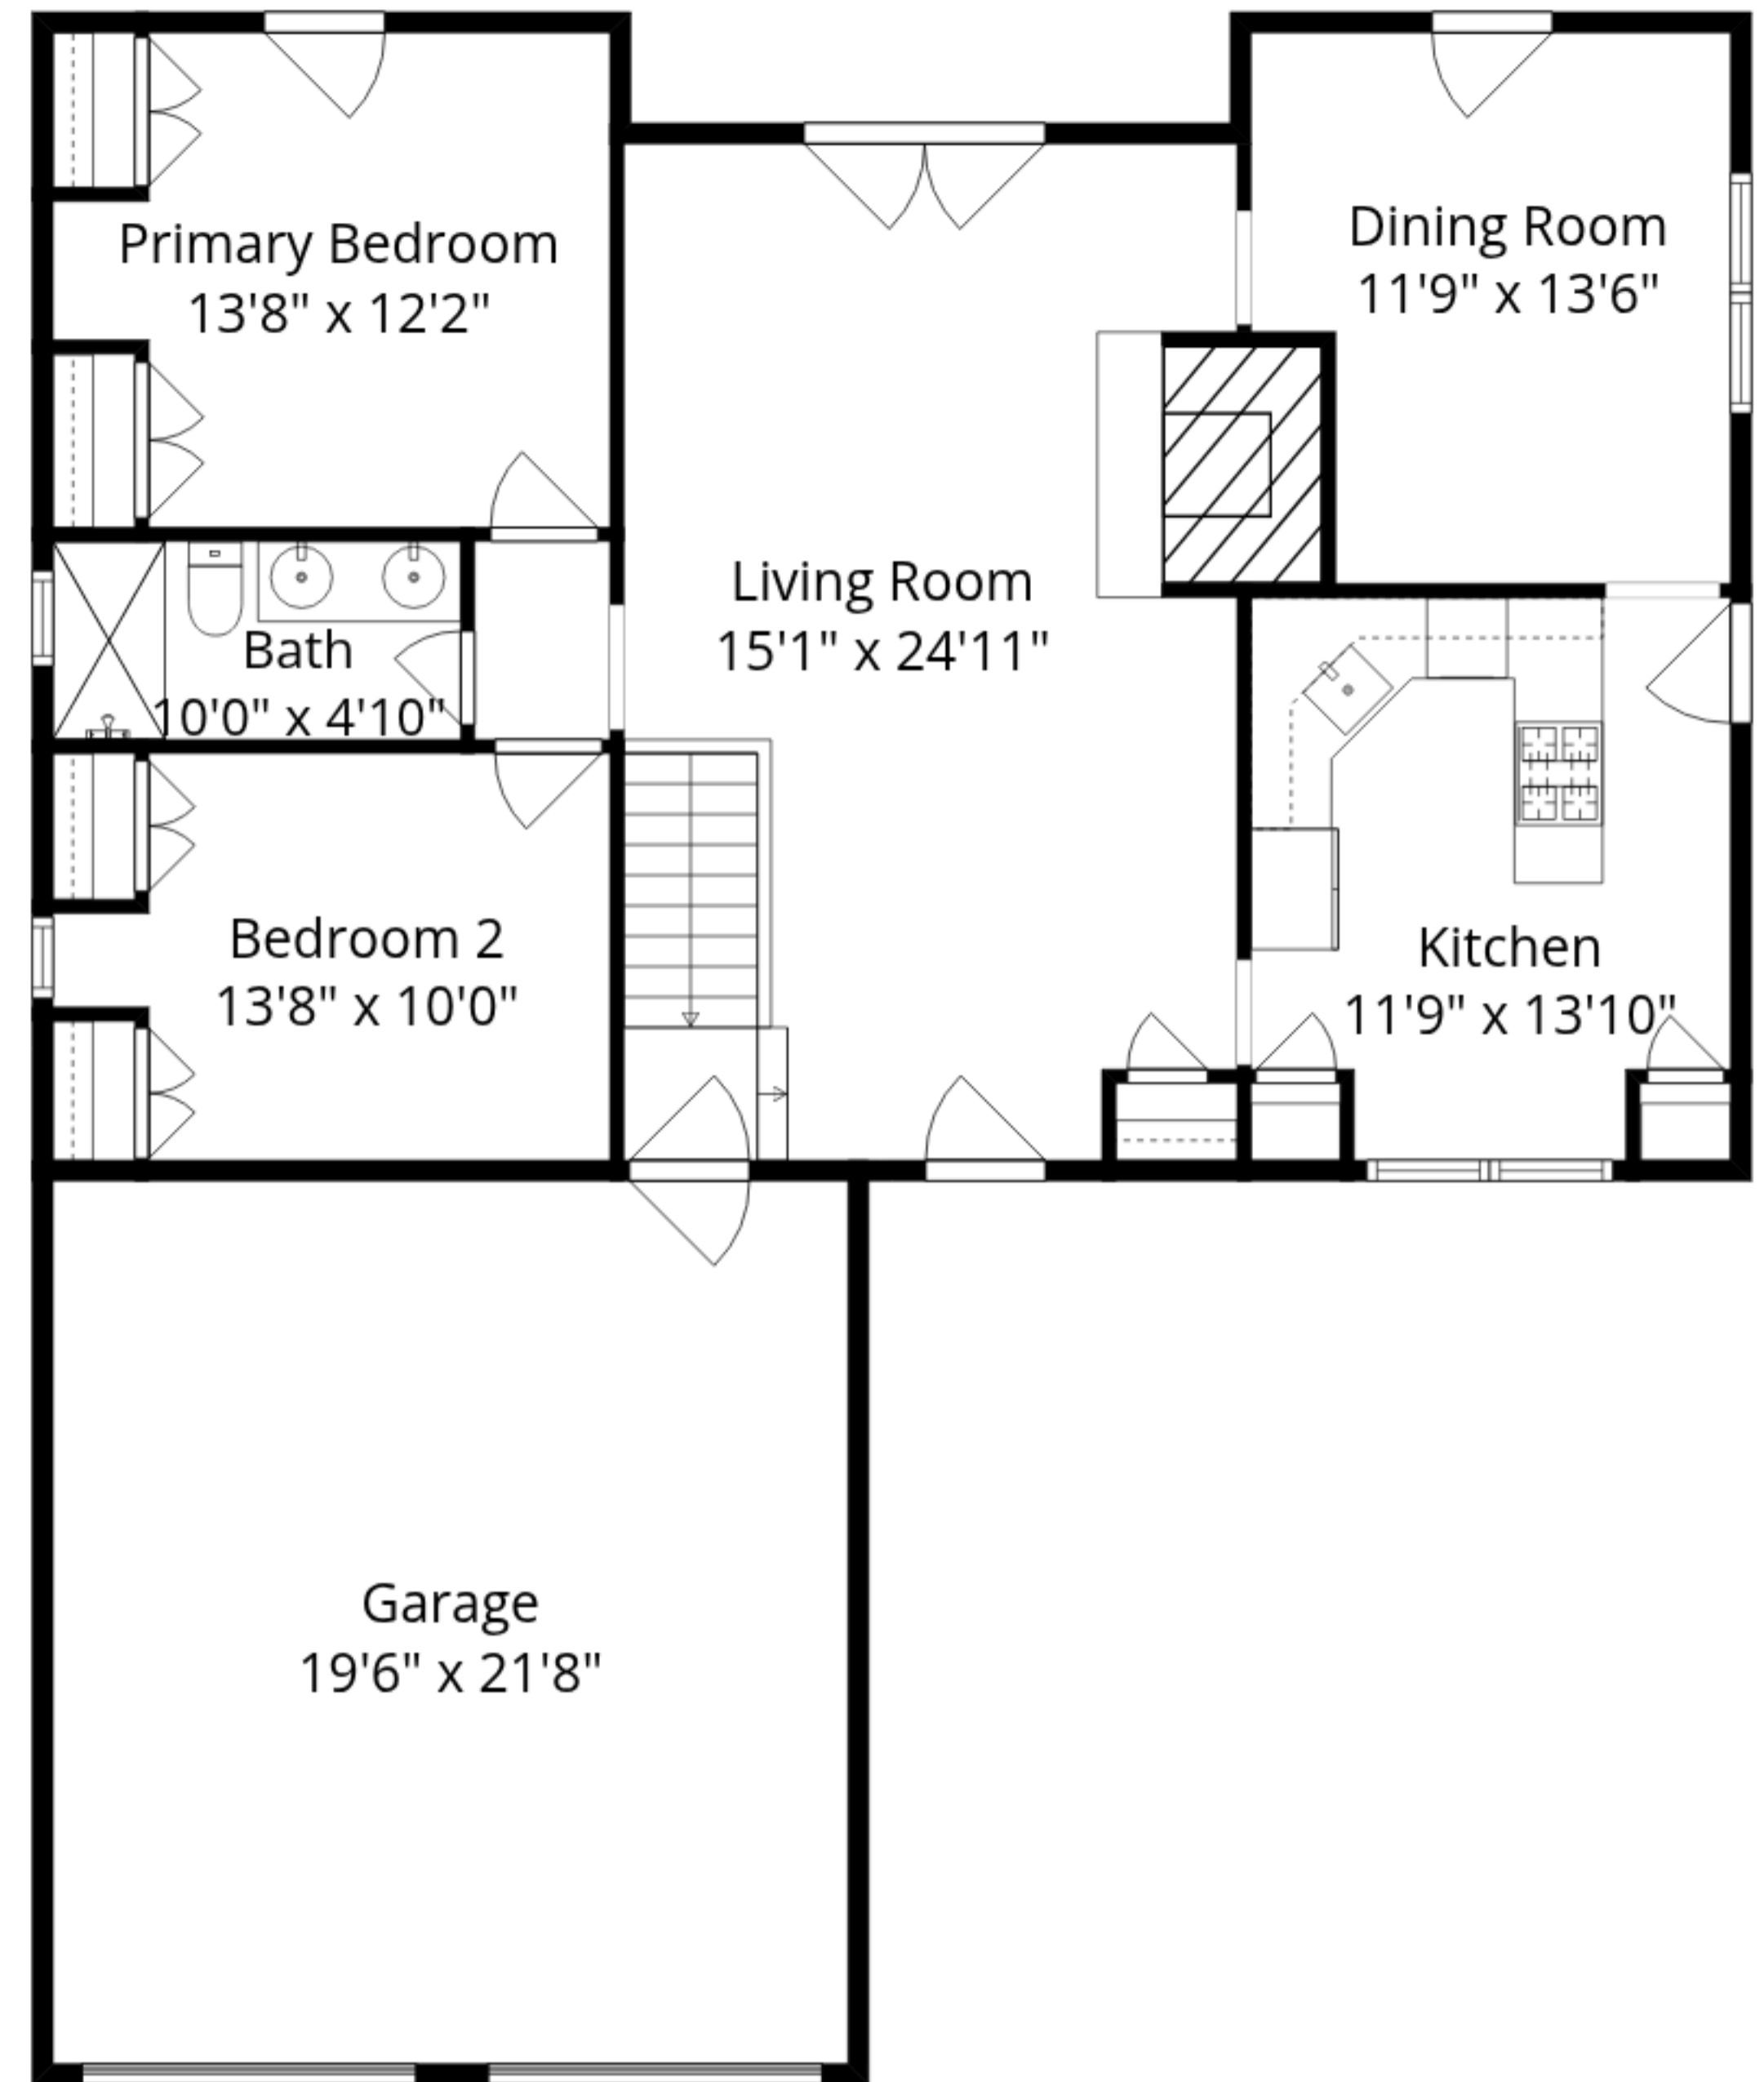

**Total GLA: 2160 sq. ft | Total: 2790 sq. ft**

Lower floor: 992 sq. ft (Excluded areas 176 sq. ft)

Main floor: 1168 sq. ft (Excluded areas 454 sq. ft)

Sizes And Dimensions Are Approximate. Actual May Vary.

Lower Floor

Main Floor