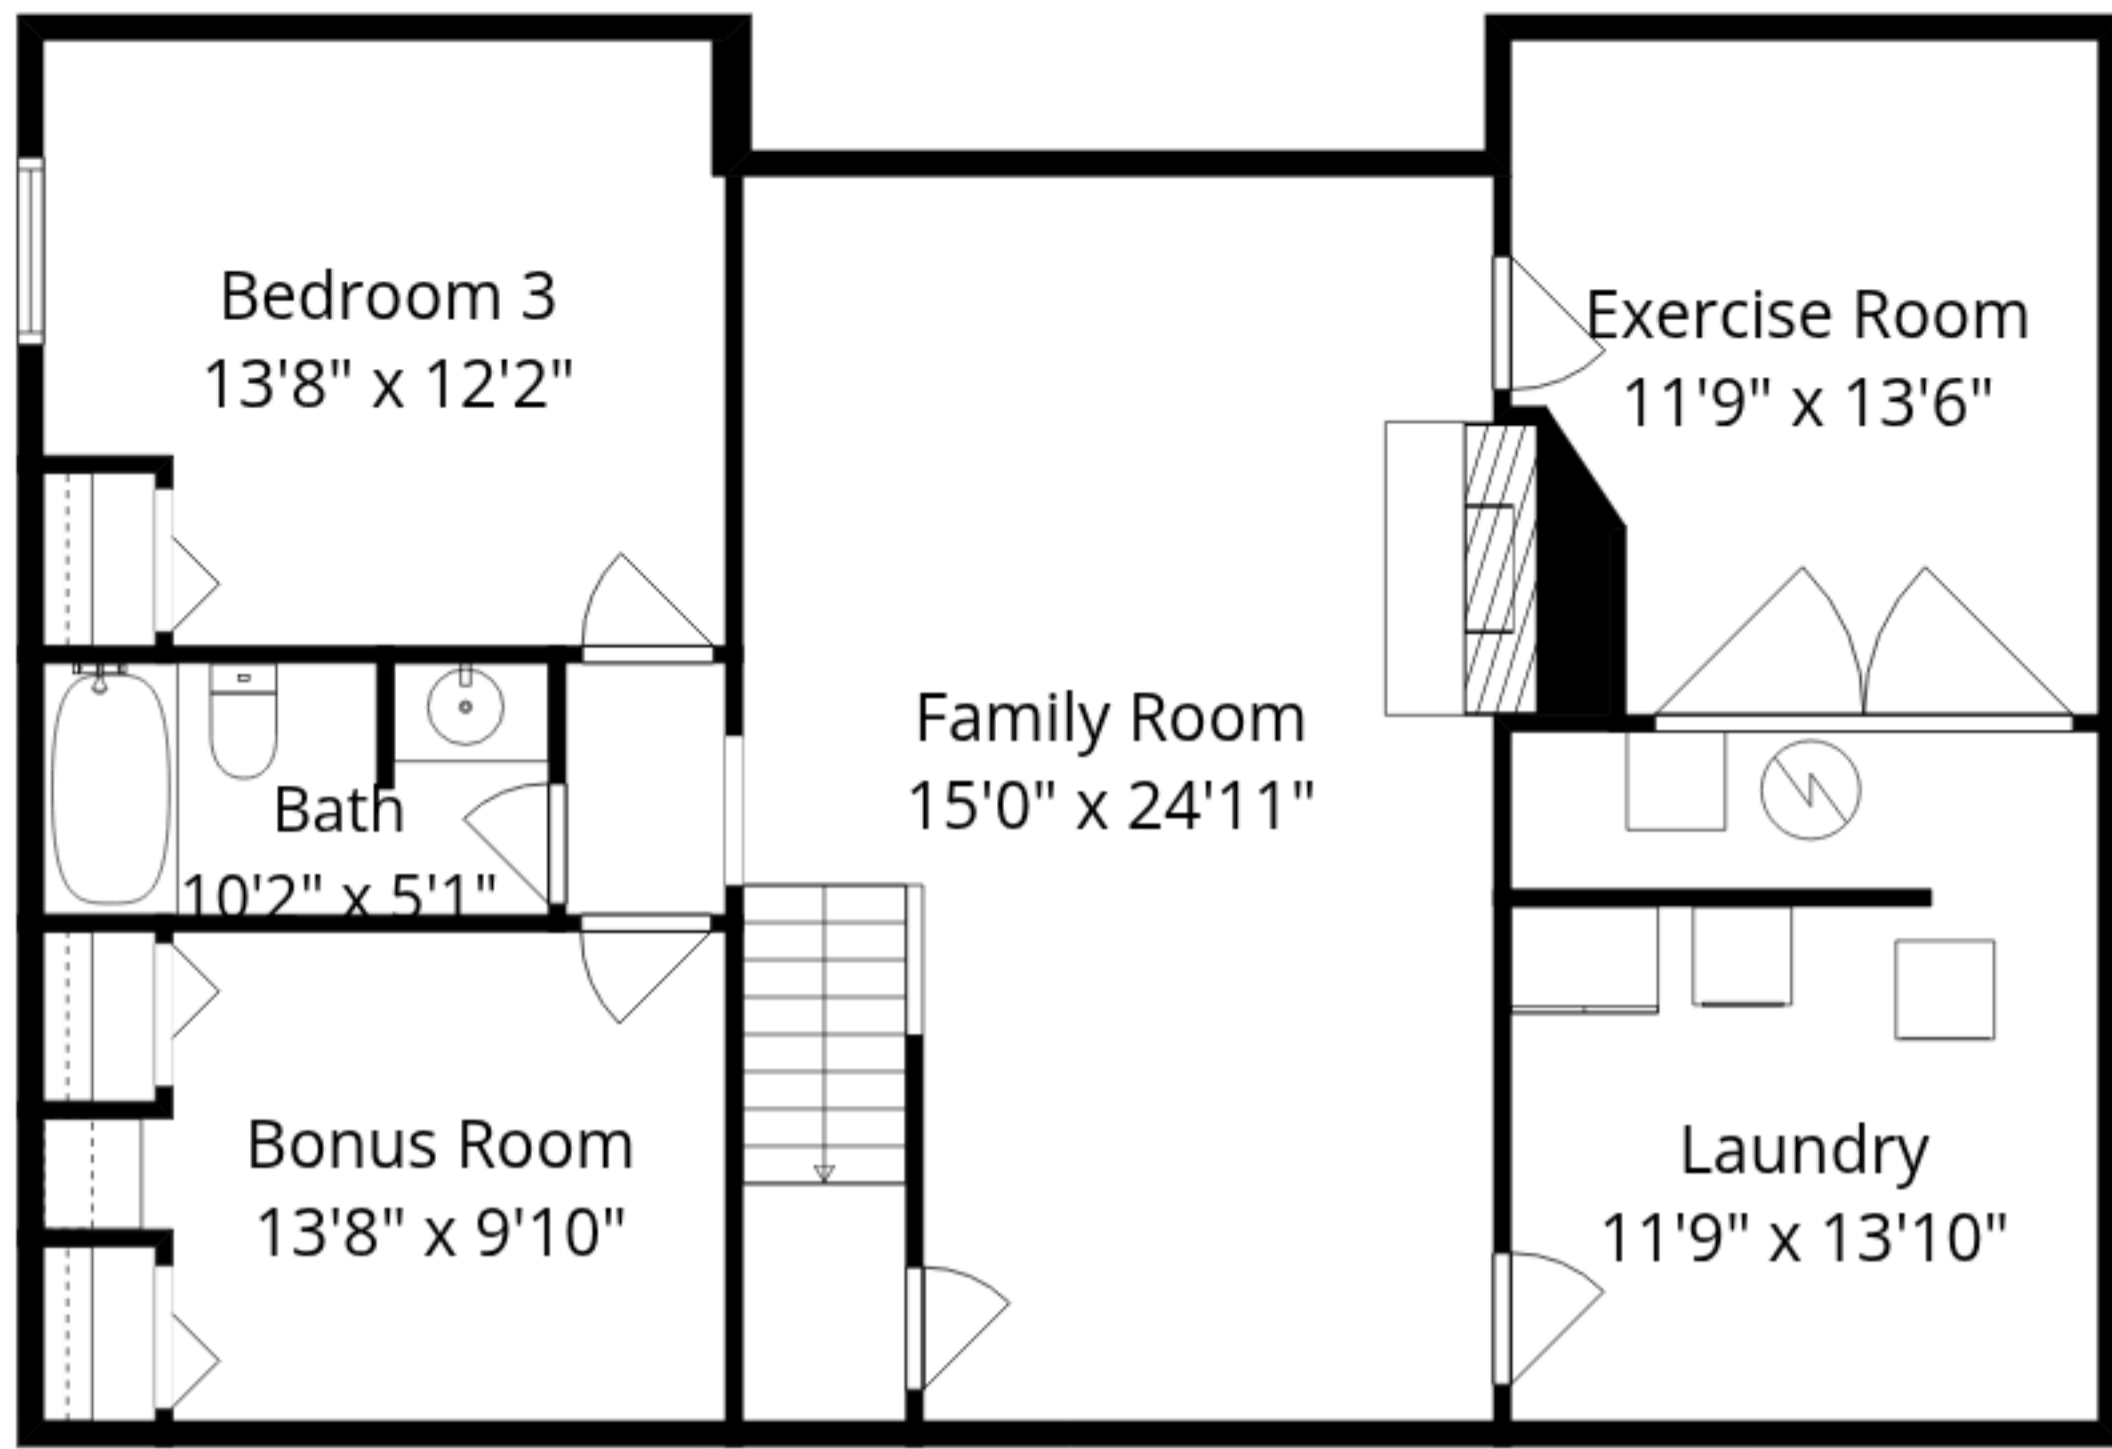

**Total GLA: 2160 sq. ft | Total: 2790 sq. ft**

Lower floor: 992 sq. ft (Excluded areas 176 sq. ft)

Main floor: 1168 sq. ft (Excluded areas 454 sq. ft)

Sizes And Dimensions Are Approximate. Actual May Vary.

Lower Floor

Main Floor