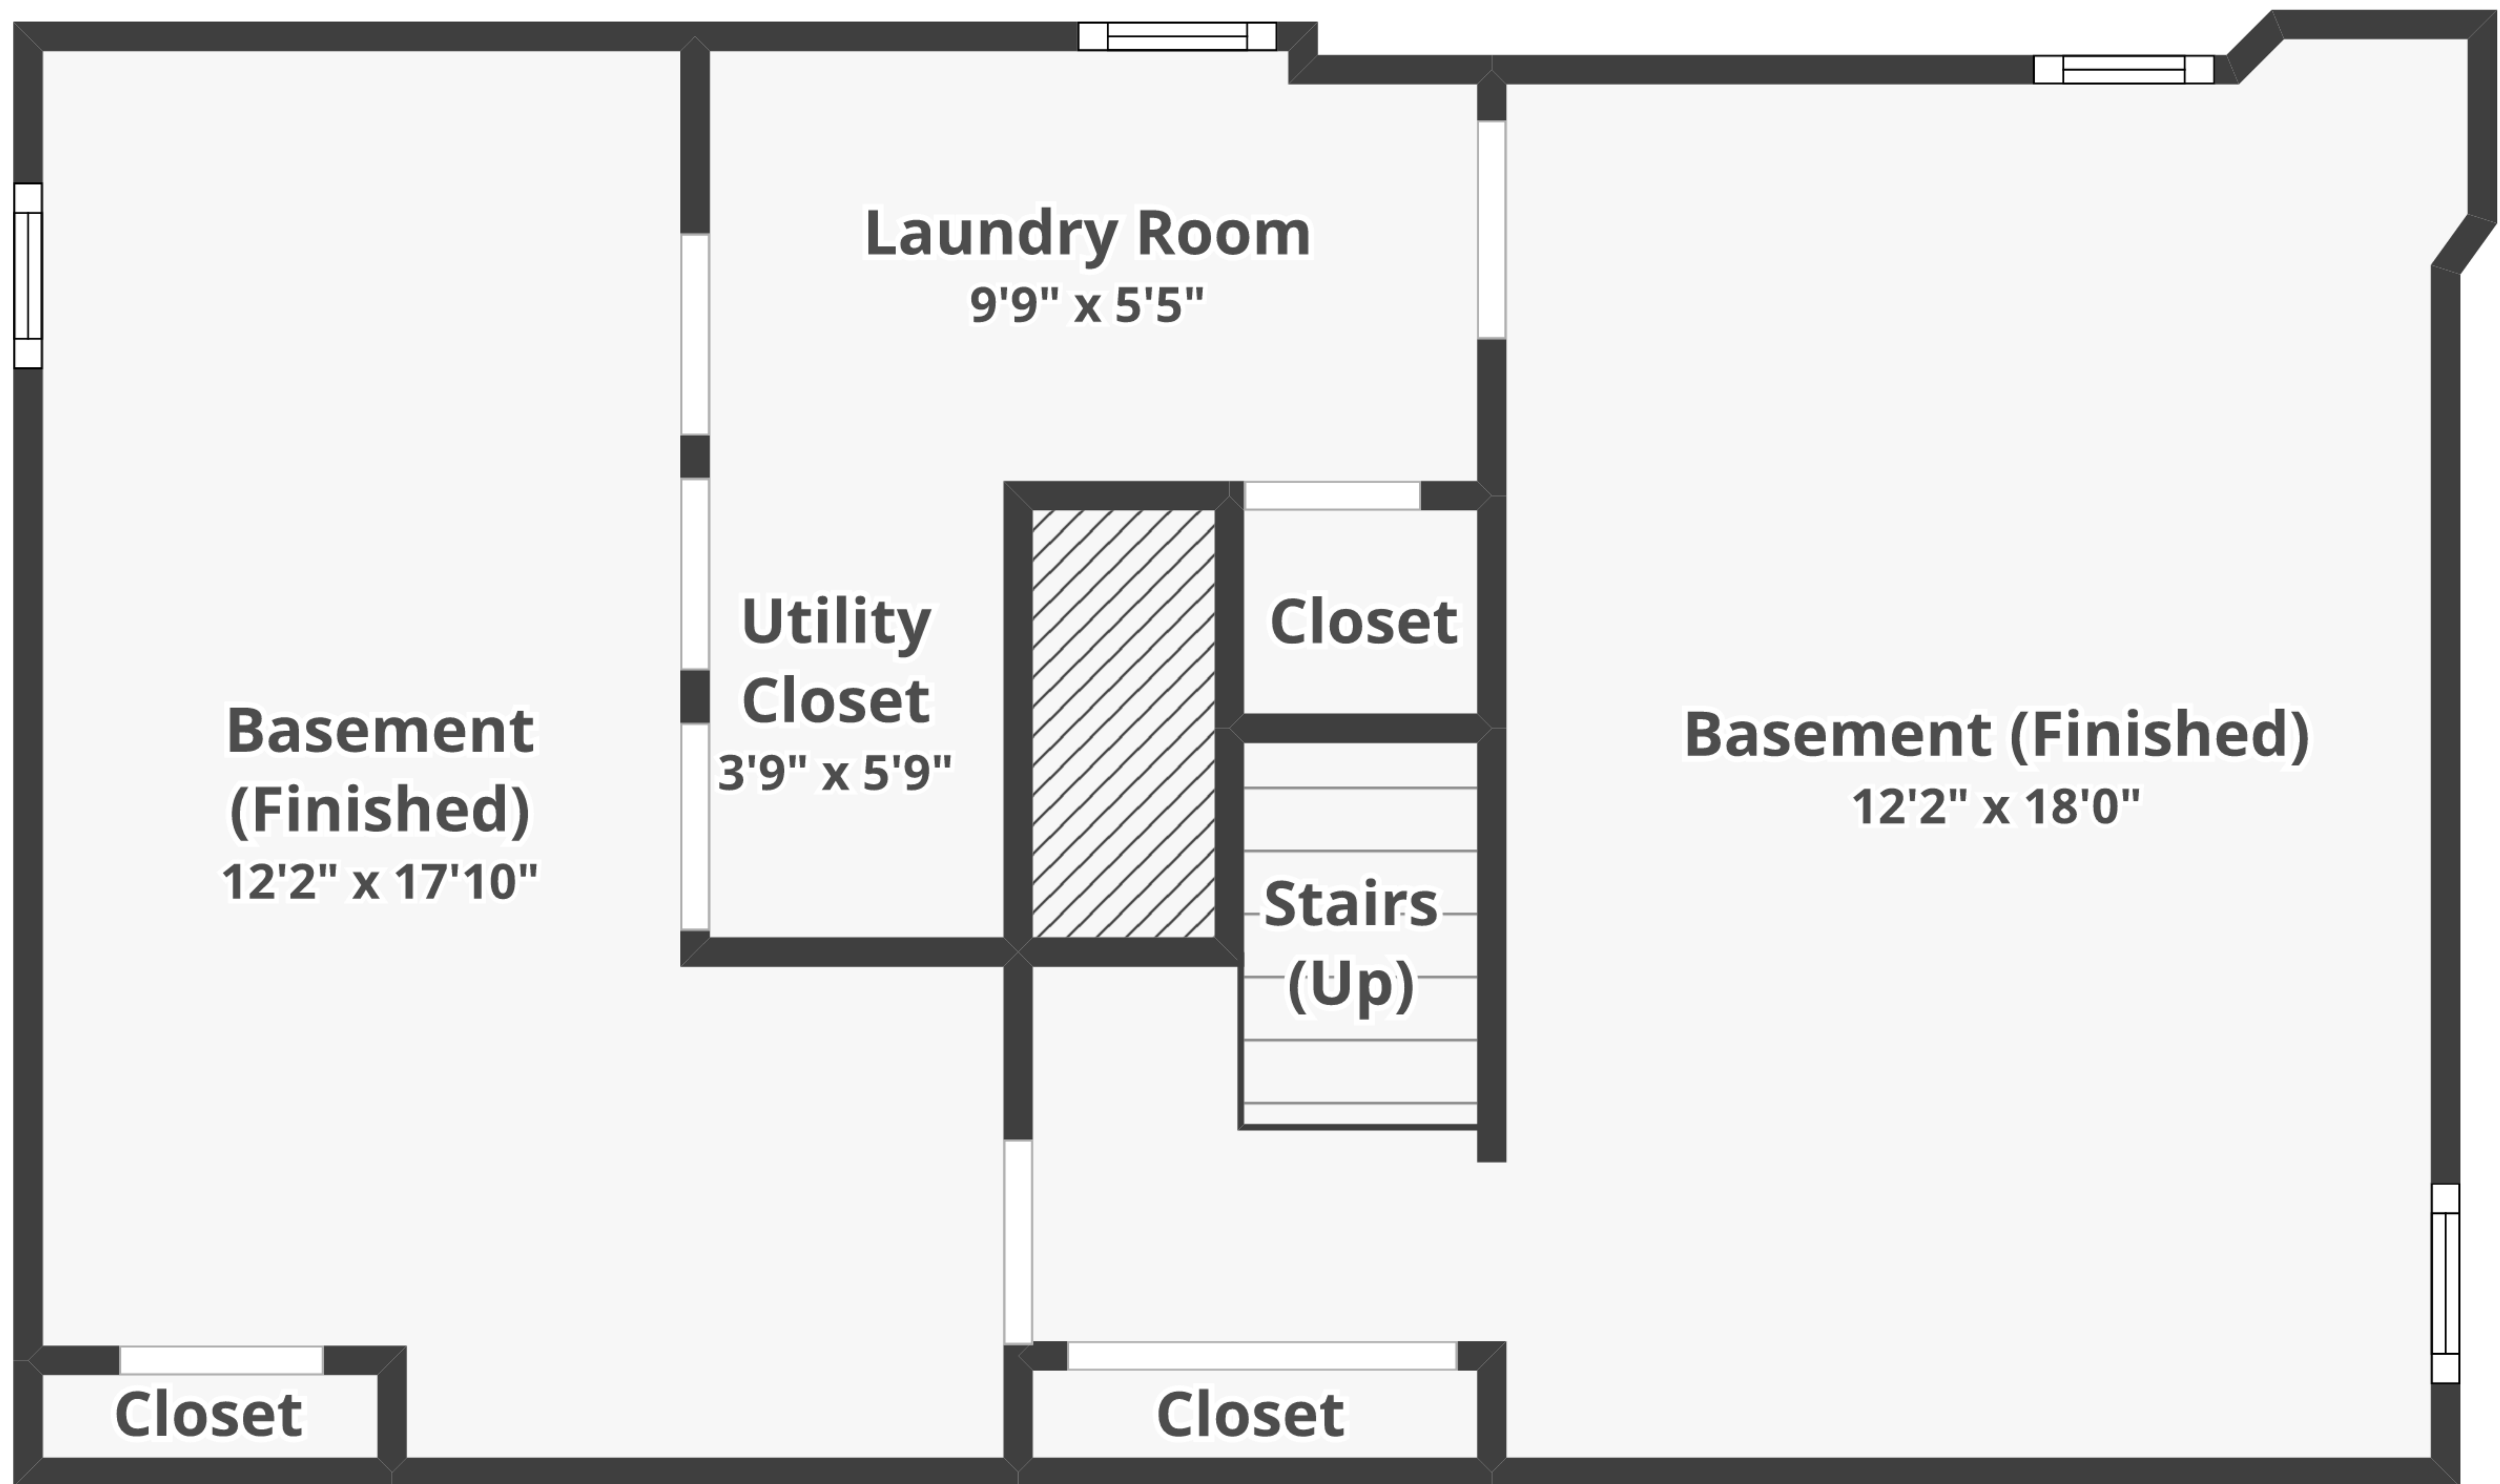

526 Argyle Rd, Drexel Hill, PA 19026

Total finished area: ~1,970.74 sq. ft.

Total unfinished area: ~40.55 sq. ft.

Basement

Finished area: ~483.26 sq. ft.

Unfinished area: ~12.48 sq. ft.