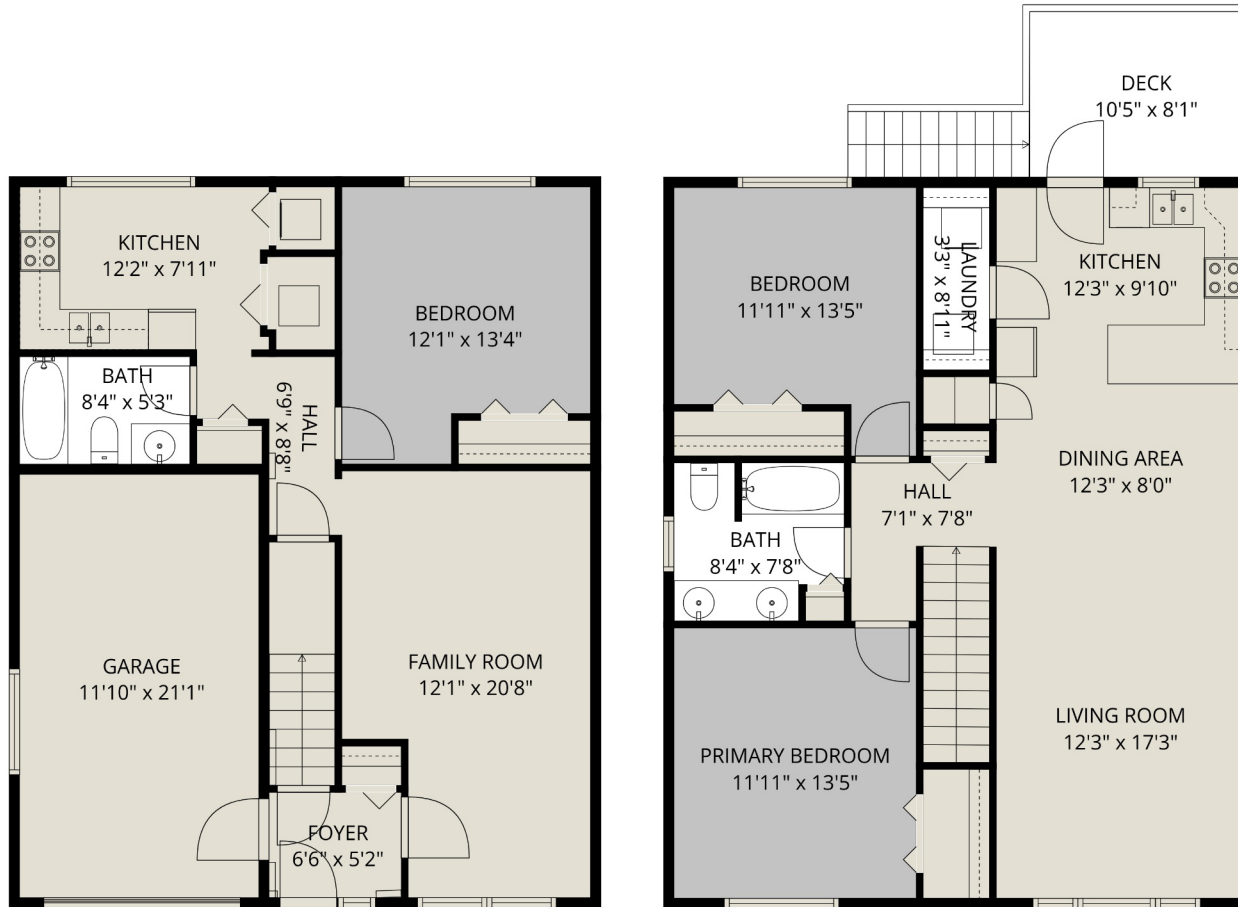

46675 Andrews Ave

The Kentala Team
778-684-2334
kentala.team@gmail.com

BELOW MAIN

MAIN FLOOR

Estimated Areas:

Below Main: 775 sq. ft

Main Floor: 1033 sq. ft

Total: 1808 Sq. Ft