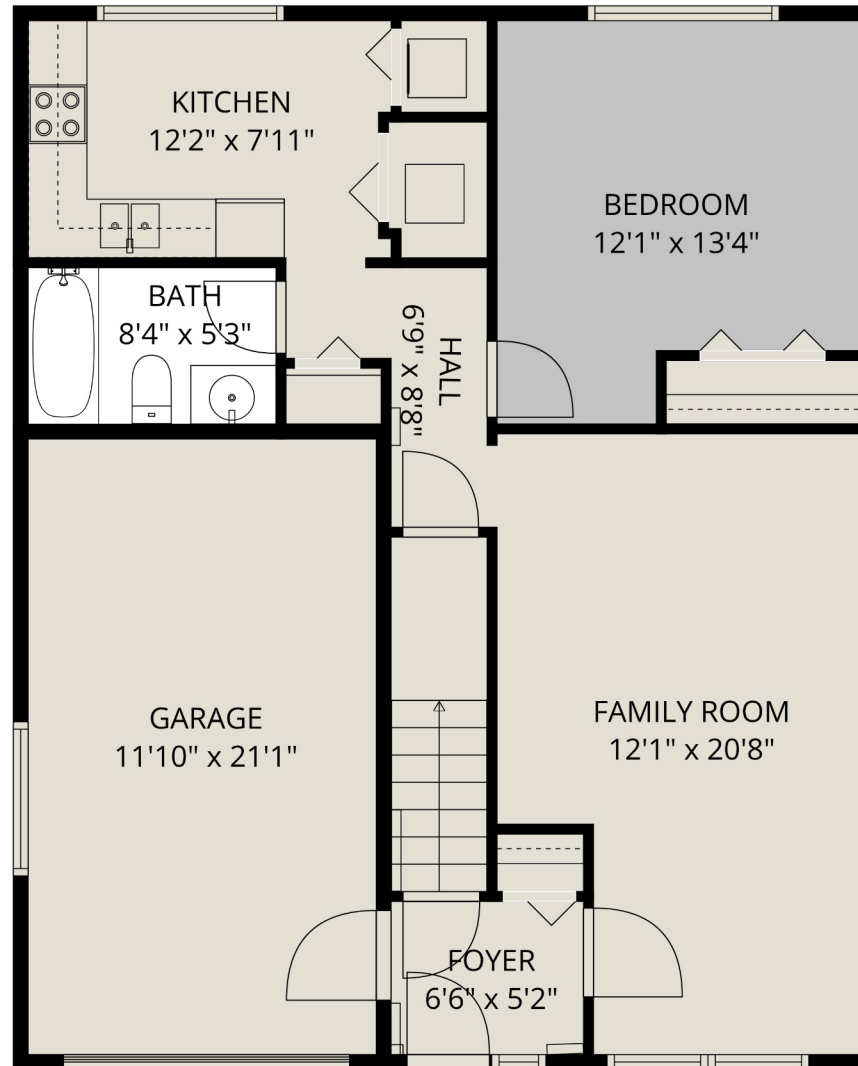

## Estimated Areas:

Below Main: 775 sq. ft  
Main Floor: 1033 sq. ft  
**Total: 1808 Sq. Ft**

## Estimated Areas:

Below Main: 775 sq. ft  
Main Floor: 1033 sq. ft  
Total: 1808 Sq. Ft