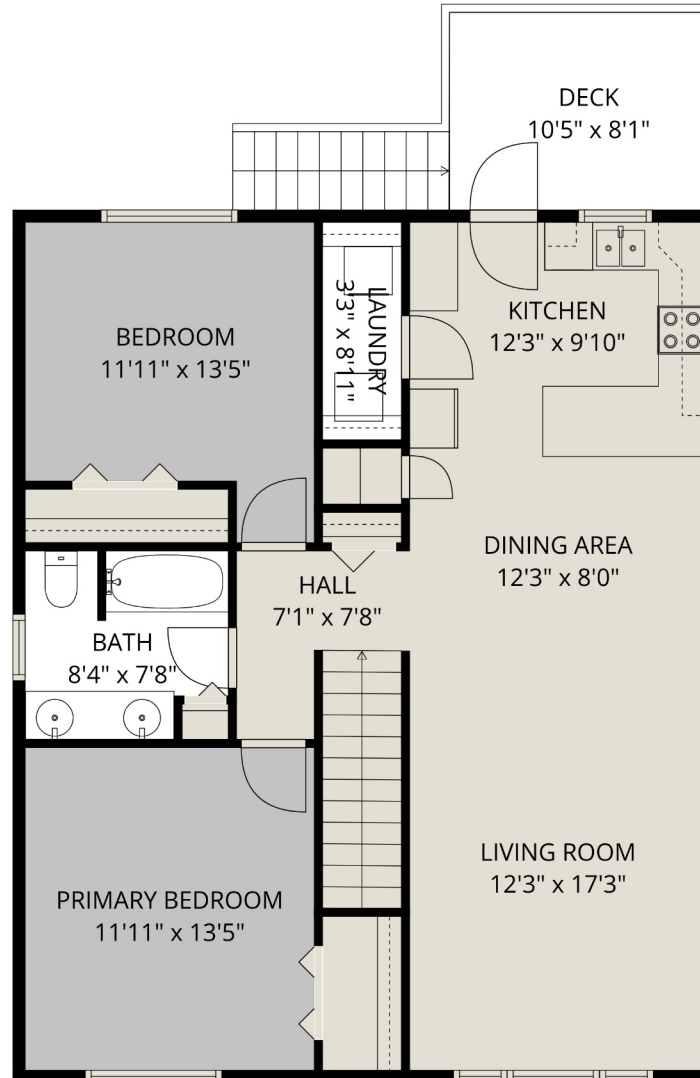

## Estimated Areas:

Below Main: 775 sq. ft  
Main Floor: 1033 sq. ft  
**Total: 1808 Sq. Ft**

## Estimated Areas:

Below Main: 775 sq. ft  
Main Floor: 1033 sq. ft  
Total: 1808 Sq. Ft