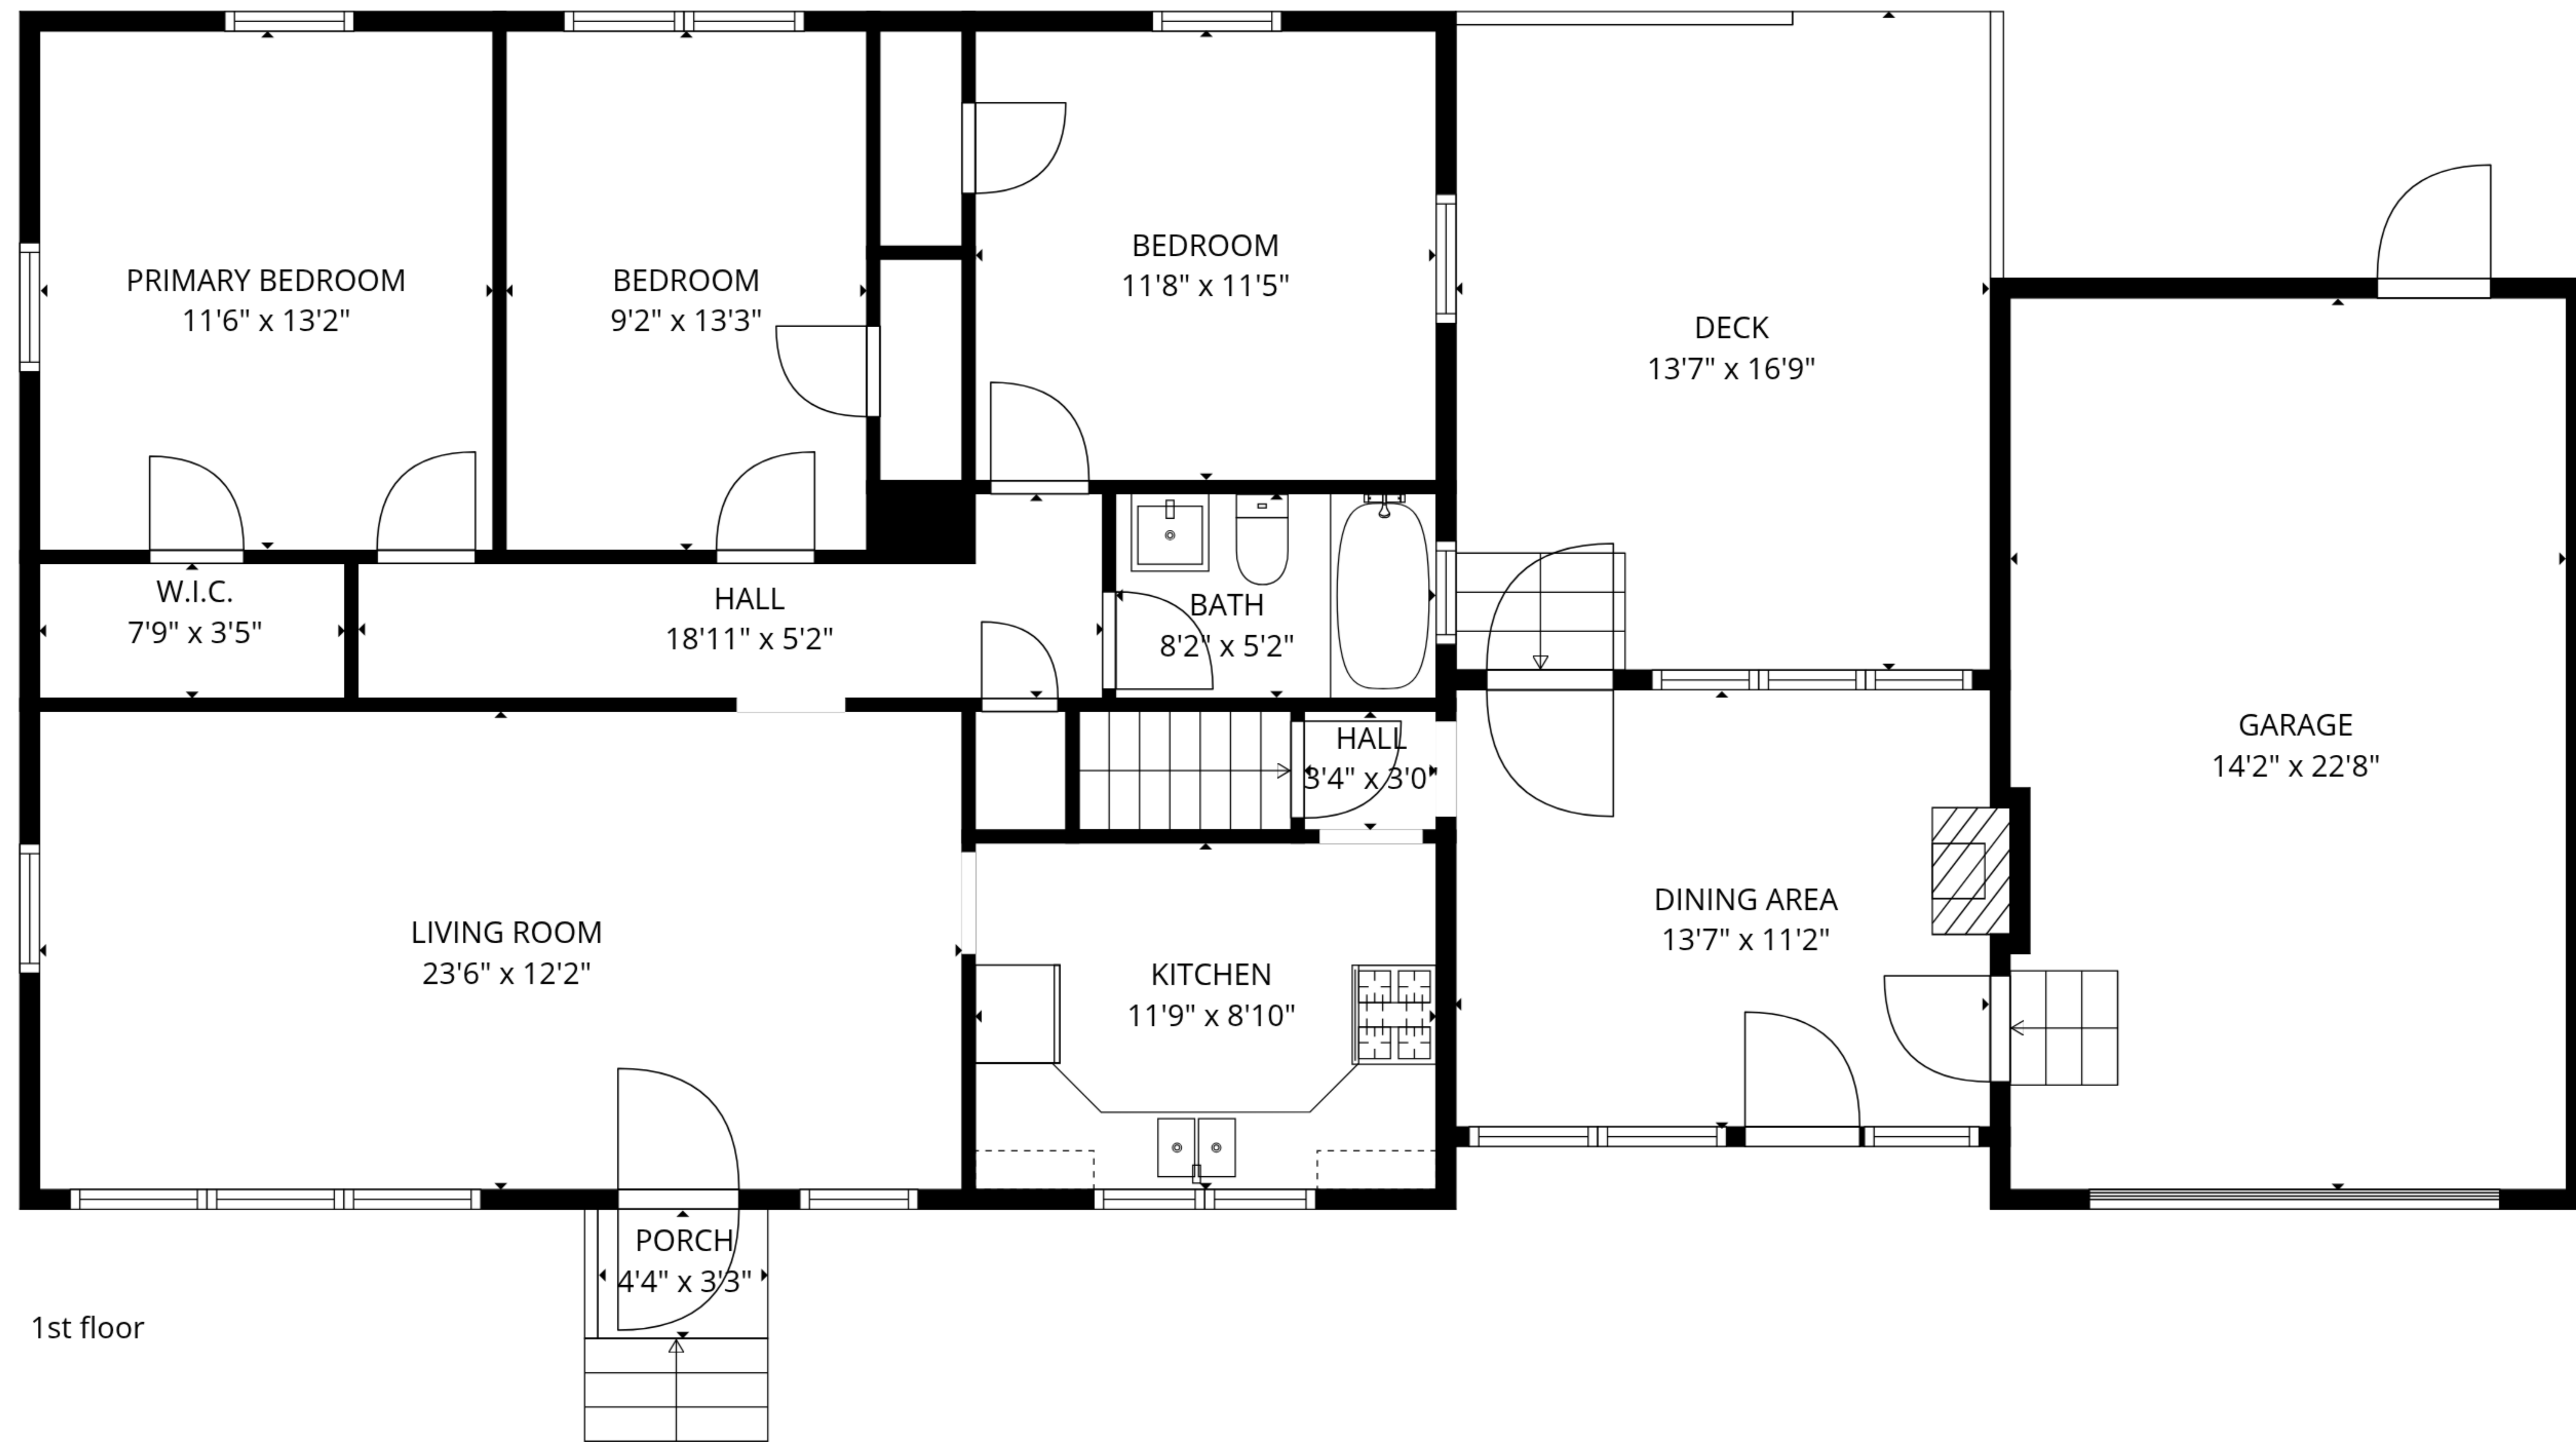

**TOTAL: 1207 sq. ft**

Basement: 0 sq. ft, 1st floor: 1207 sq. ft

EXCLUDED AREAS: BASEMENT: 462 sq. ft, GARAGE: 319 sq. ft, DECK: 225 sq. ft,  
PORCH: 14 sq. ft, FIREPLACE: 2 sq. ft, WALLS: 164 sq. ft

**TOTAL: 1207 sq. ft**

Basement: 0 sq. ft, 1st floor: 1207 sq. ft

EXCLUDED AREAS: BASEMENT: 462 sq. ft, GARAGE: 319 sq. ft, DECK: 225 sq. ft,  
 PORCH: 14 sq. ft, FIREPLACE: 2 sq. ft, WALLS: 164 sq. ft

**TOTAL: 1207 sq. ft**  
 Basement: 0 sq. ft, 1st floor: 1207 sq. ft  
 EXCLUDED AREAS: BASEMENT: 462 sq. ft, GARAGE: 319 sq. ft, DECK: 225 sq. ft,  
 PORCH: 14 sq. ft, FIREPLACE: 2 sq. ft, WALLS: 164 sq. ft