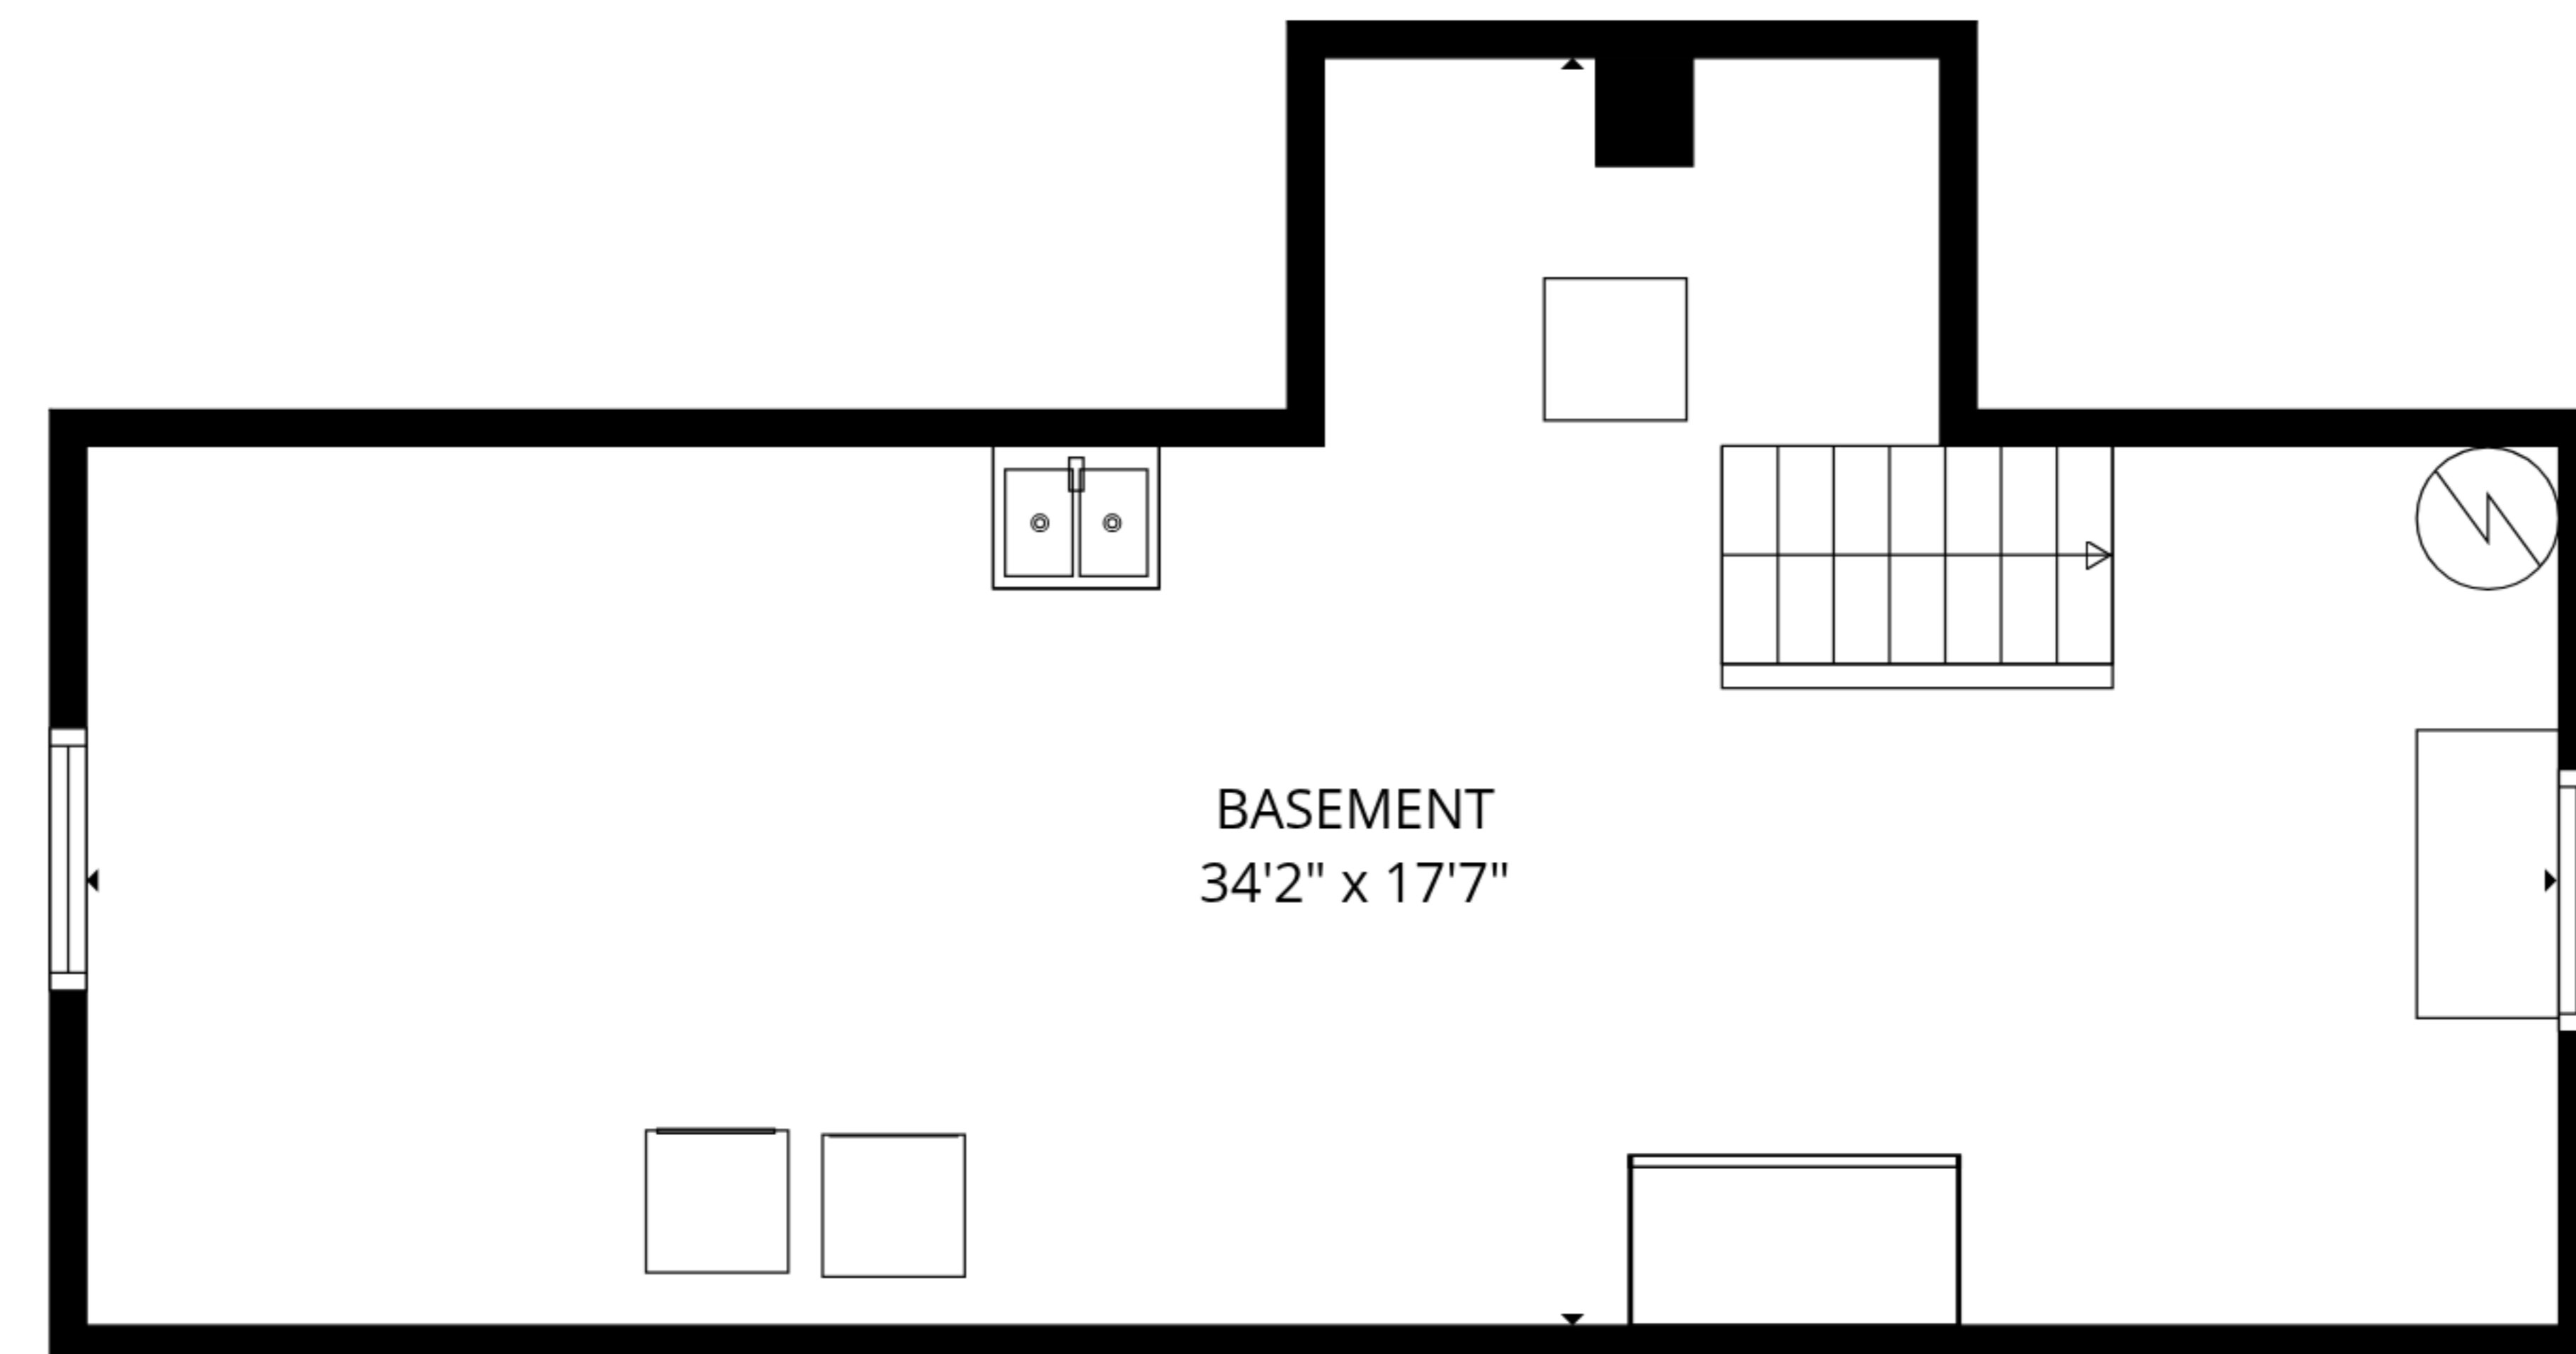

**TOTAL: 1207 sq. ft**

Basement: 0 sq. ft, 1st floor: 1207 sq. ft

EXCLUDED AREAS: BASEMENT: 462 sq. ft, GARAGE: 319 sq. ft, DECK: 225 sq. ft,  
PORCH: 14 sq. ft, FIREPLACE: 2 sq. ft, WALLS: 164 sq. ft

**TOTAL: 1207 sq. ft**

Basement: 0 sq. ft, 1st floor: 1207 sq. ft

EXCLUDED AREAS: BASEMENT: 462 sq. ft, GARAGE: 319 sq. ft, DECK: 225 sq. ft,  
 PORCH: 14 sq. ft, FIREPLACE: 2 sq. ft, WALLS: 164 sq. ft

**TOTAL: 1207 sq. ft**  
 Basement: 0 sq. ft, 1st floor: 1207 sq. ft  
 EXCLUDED AREAS: BASEMENT: 462 sq. ft, GARAGE: 319 sq. ft, DECK: 225 sq. ft,  
 PORCH: 14 sq. ft, FIREPLACE: 2 sq. ft, WALLS: 164 sq. ft