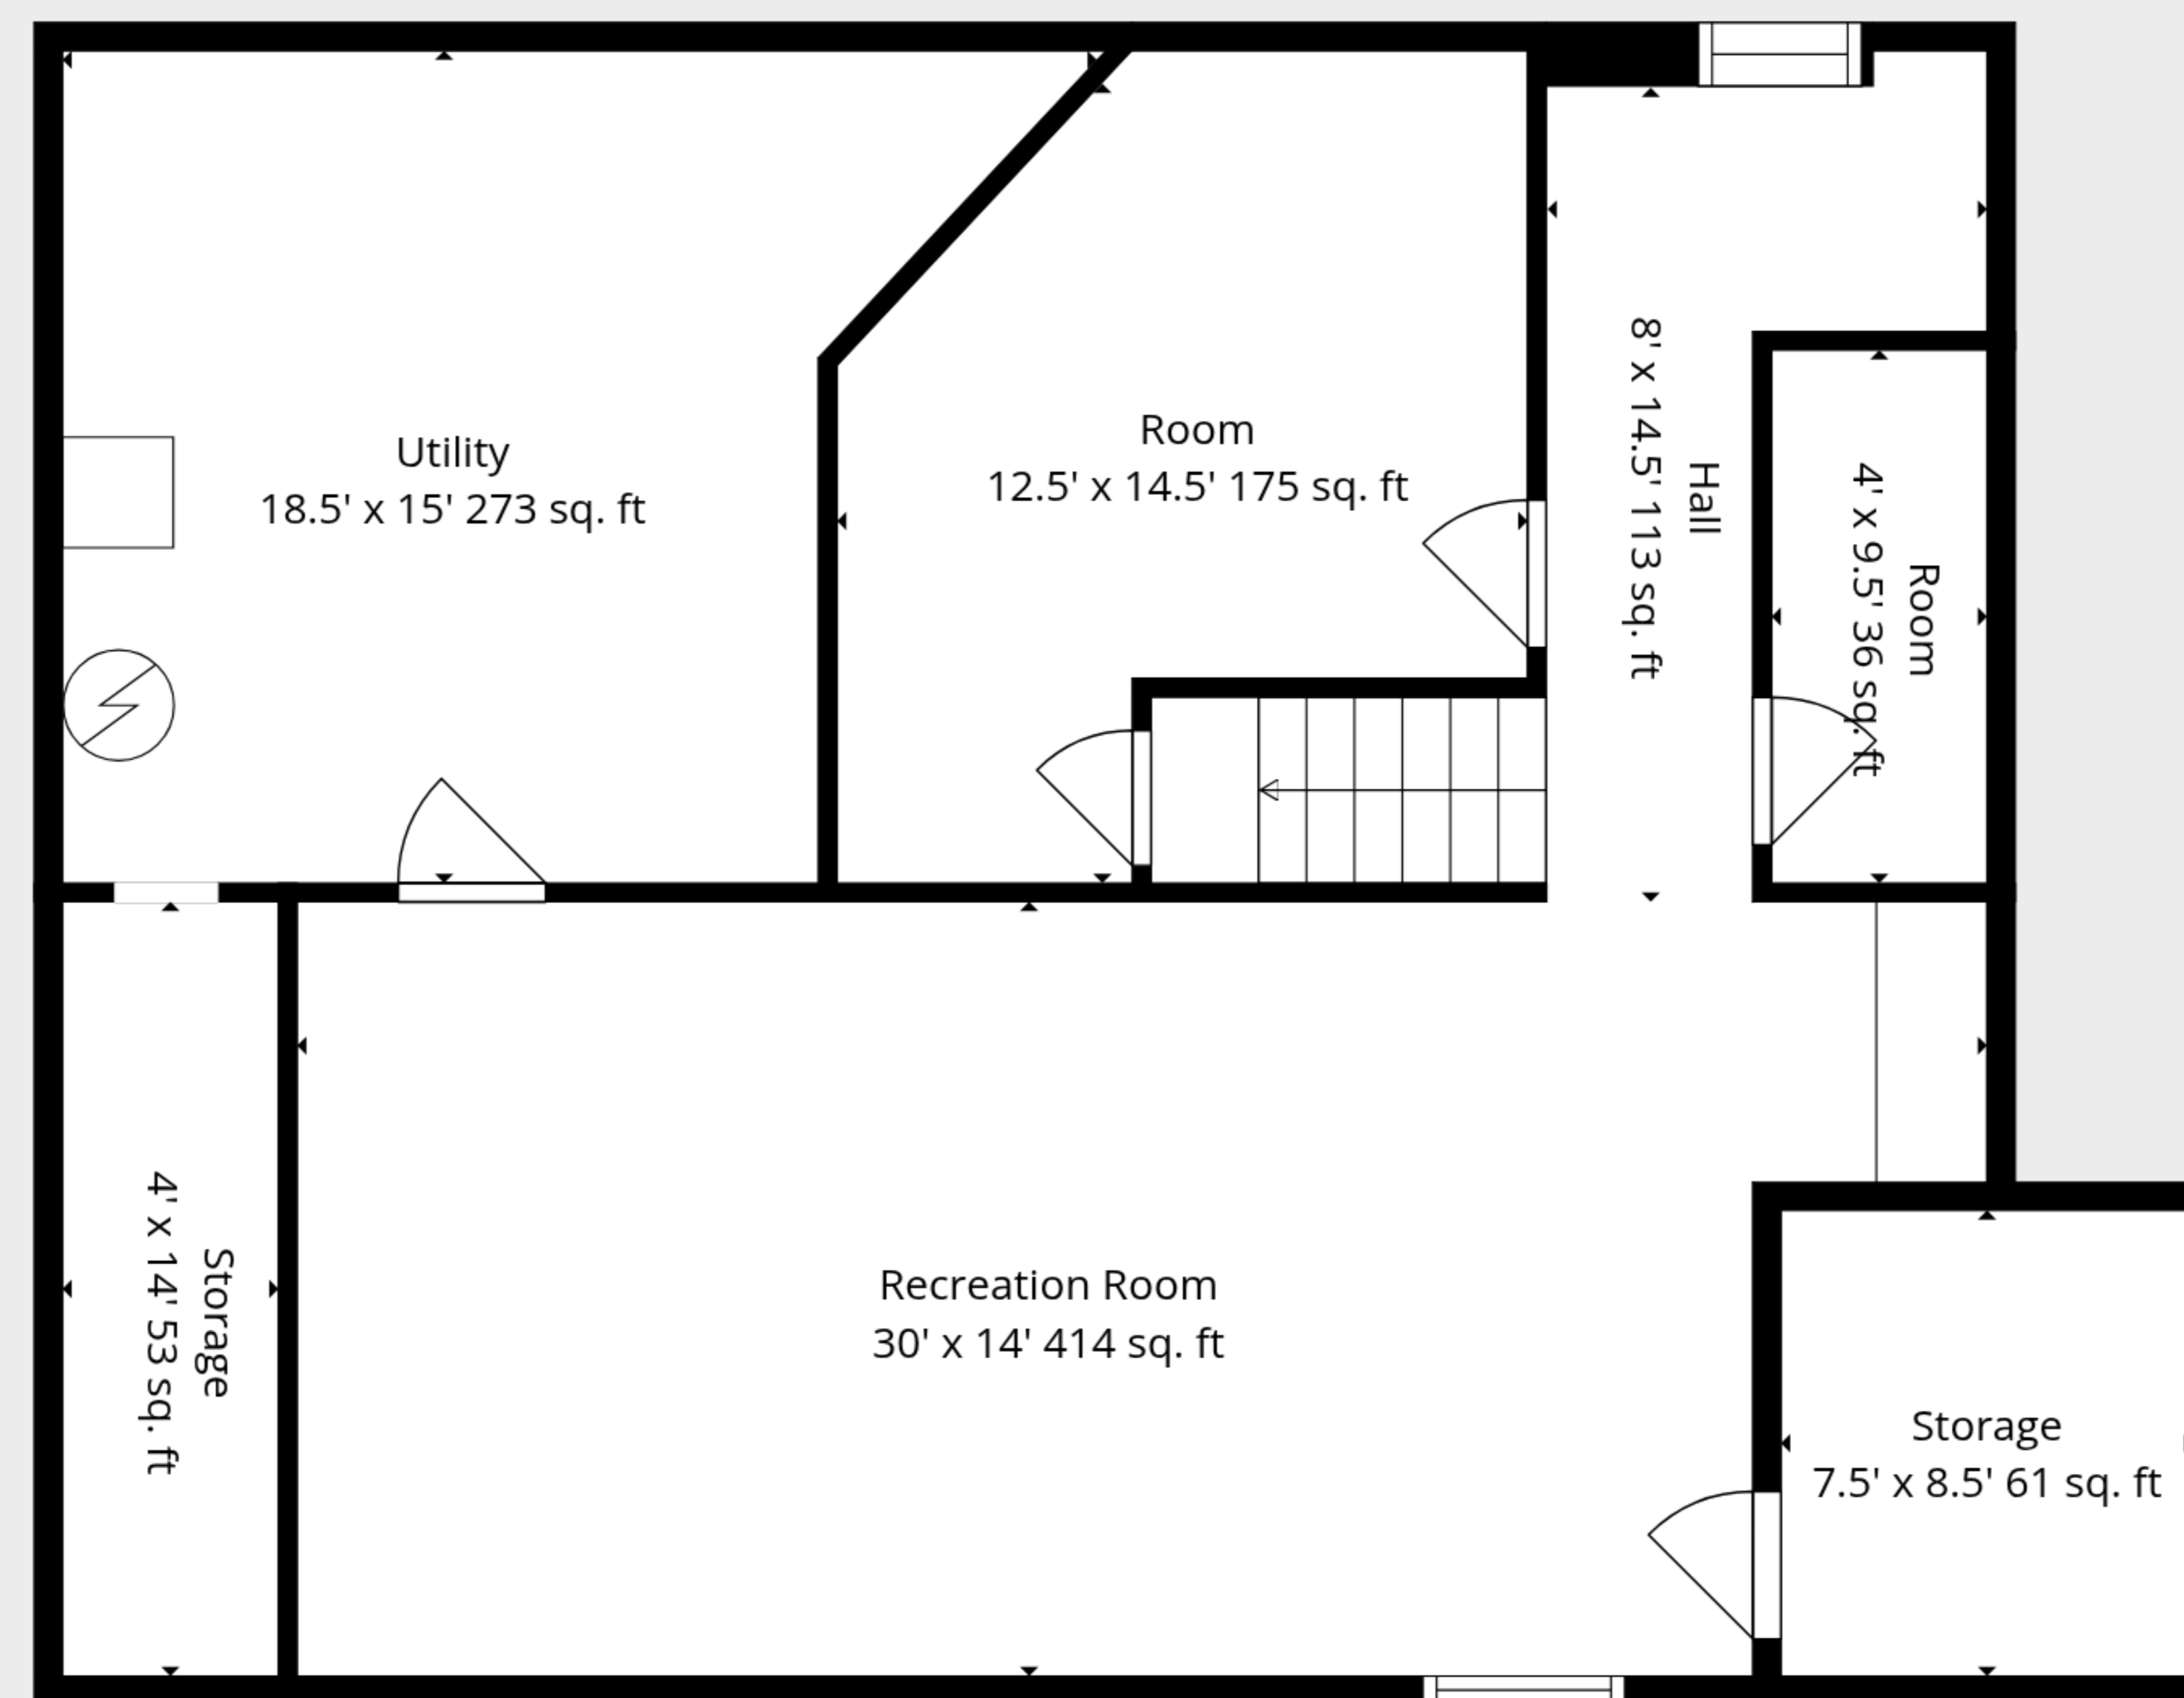

**TOTAL: 1566 sq. ft**

Basement: 593 sq. ft, 1st floor: 973 sq. ft

EXCLUDED AREAS: STORAGE: 115 sq. ft, UTILITY: 213 sq. ft, HALL: 96 sq. ft,

BAY WINDOW: 11 sq. ft, WALLS: 137 sq. ft

**TOTAL: 1566 sq. ft**

Basement: 593 sq. ft, 1st floor: 973 sq. ft

EXCLUDED AREAS: STORAGE: 115 sq. ft, UTILITY: 213 sq. ft, HALL: 96 sq. ft,  
BAY WINDOW: 11 sq. ft, WALLS: 137 sq. ft

Information Is Calculated By [Cwalkerphotography.com](http://Cwalkerphotography.com); Deemed Highly Reliable But Not Guaranteed.

1st Floor

Basement

**TOTAL: 1566 sq. ft**

Basement: 593 sq. ft, 1st floor: 973 sq. ft

EXCLUDED AREAS: STORAGE: 115 sq. ft, UTILITY: 213 sq. ft, HALL: 96 sq. ft,  
BAY WINDOW: 11 sq. ft, WALLS: 137 sq. ft

Information Is Calculated By [cwalkerphotography.com](http://cwalkerphotography.com); Deemed Highly Reliable But Not Guaranteed.