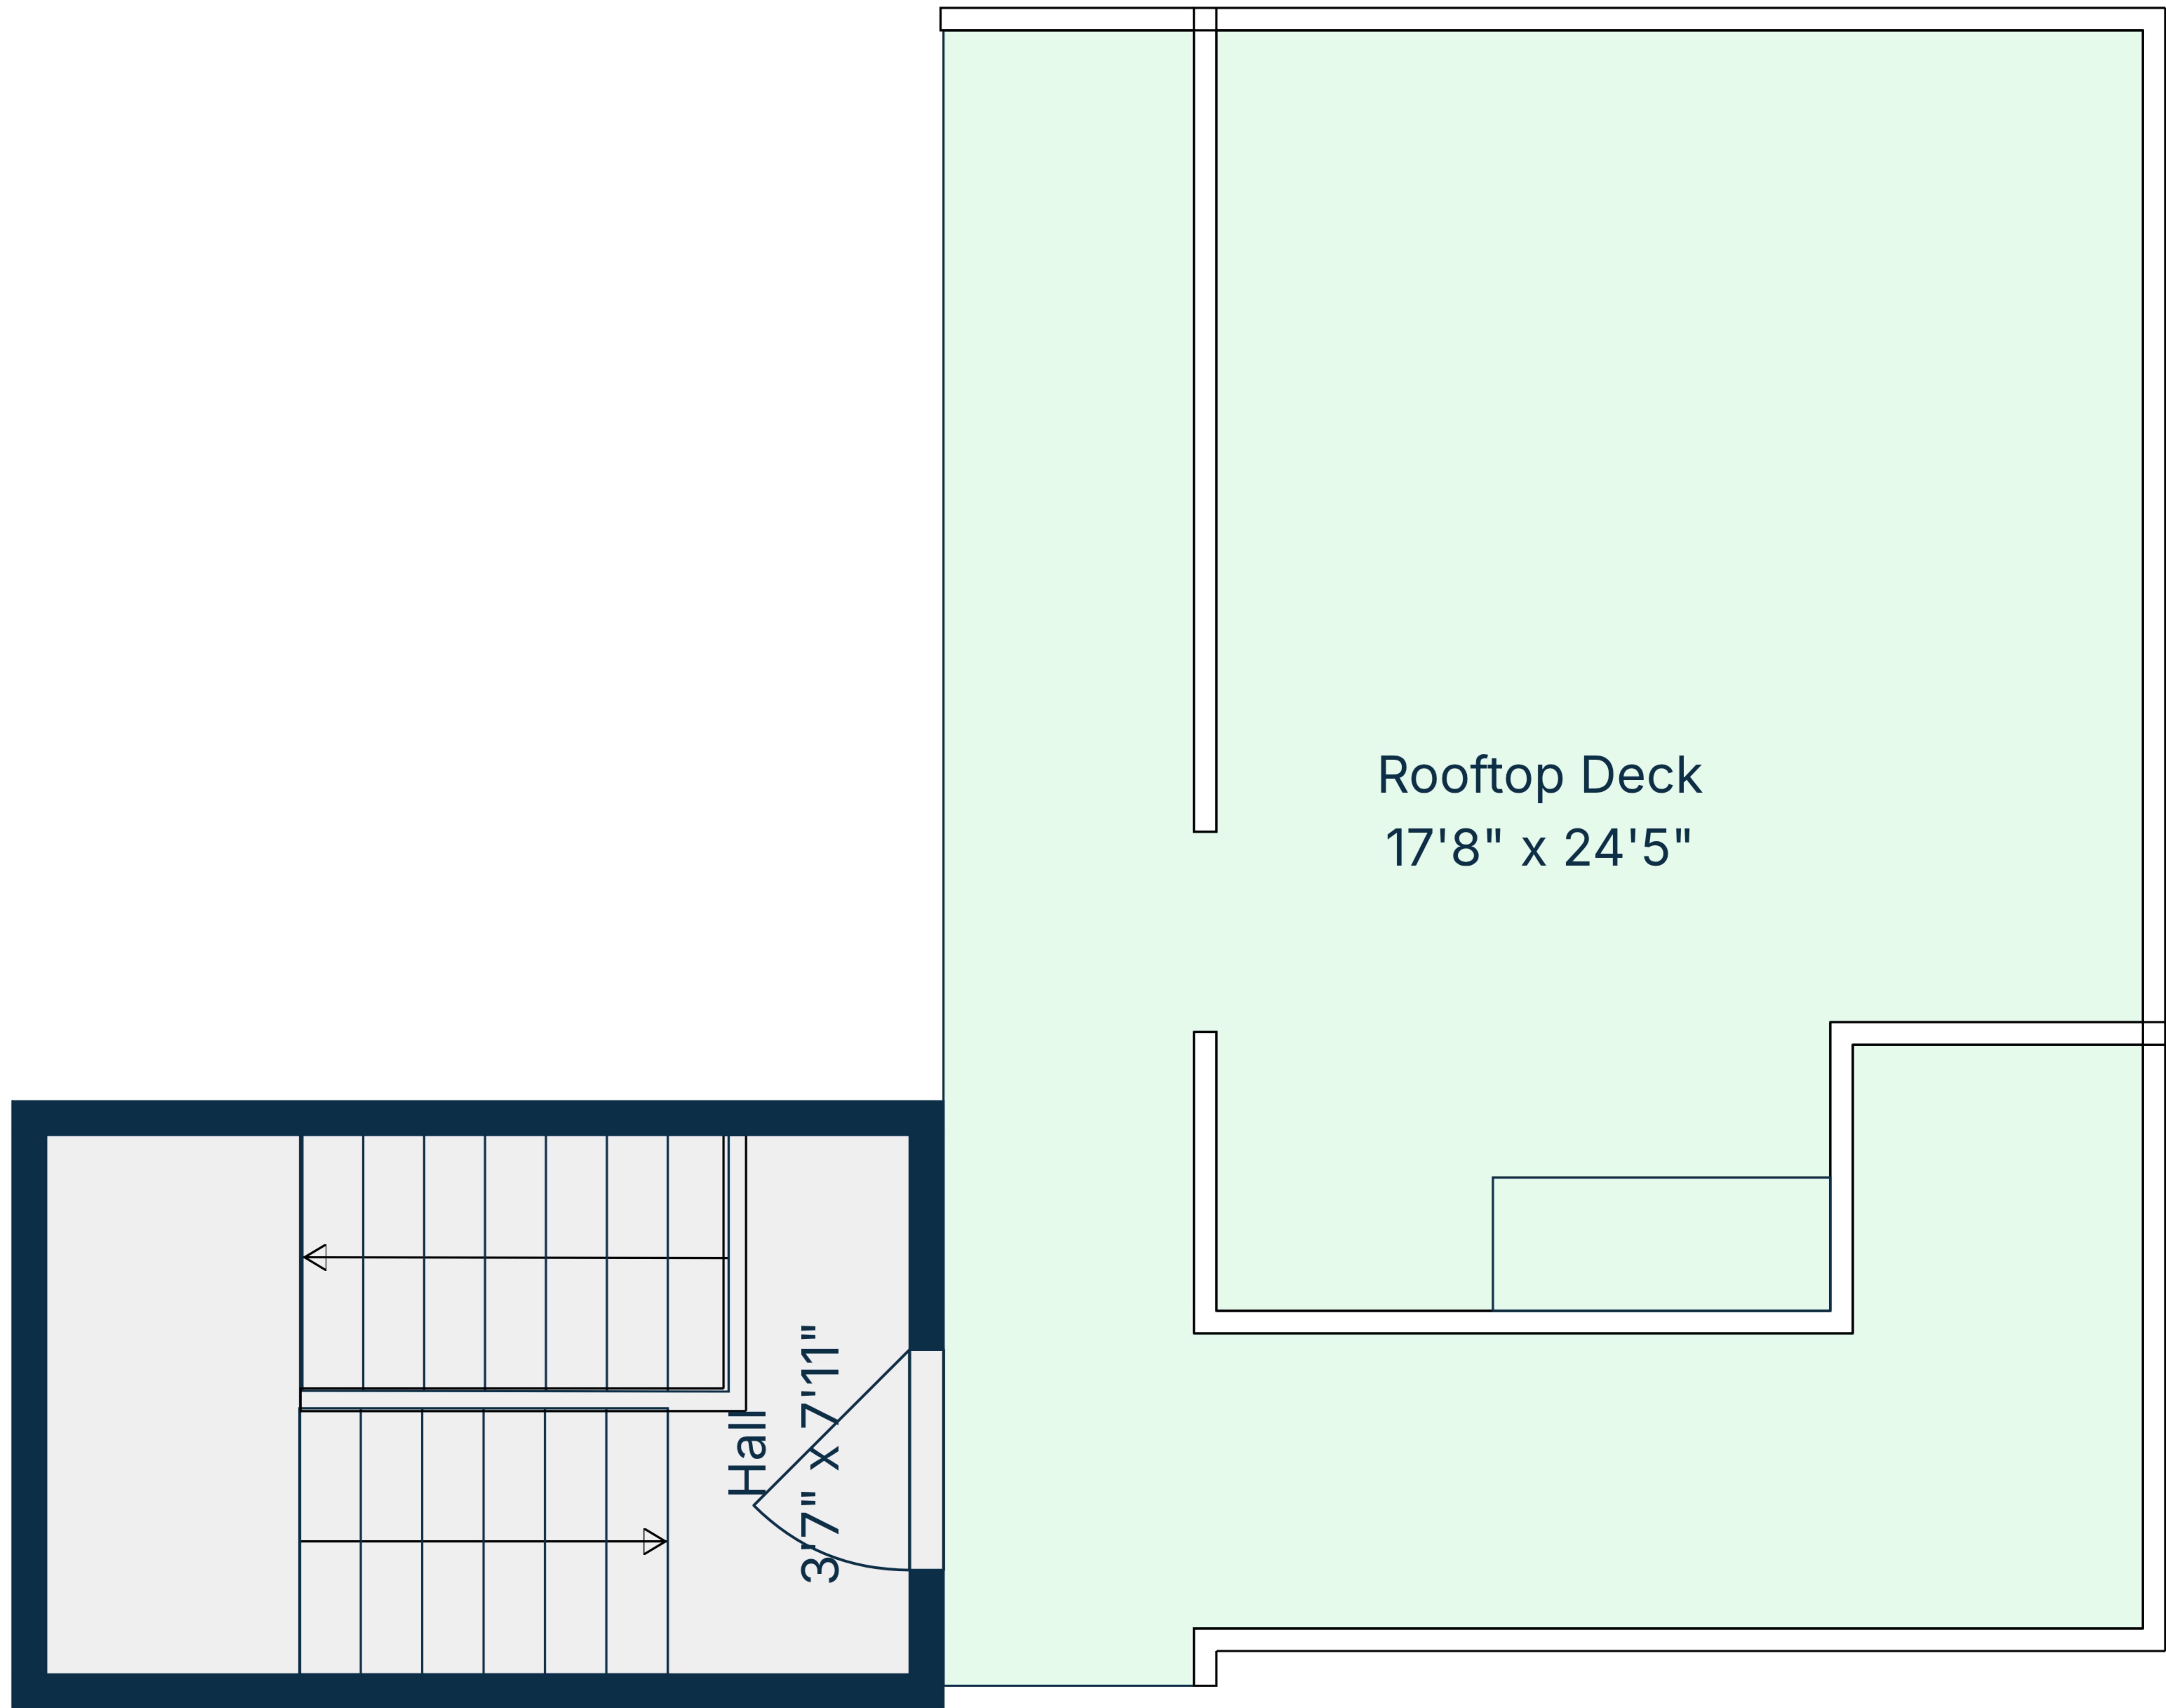

TOTAL: 1780 sq. ft

1st floor: 1678 sq. ft, 2nd floor: 102 sq. ft

EXCLUDED AREAS: BALCONY: 112 sq. ft, ROOFTOP DECK: 411 sq. ft, WALLS: 136 sq. ft

TOTAL: 1780 sq. ft

1st floor: 1678 sq. ft, 2nd floor: 102 sq. ft

EXCLUDED AREAS: BALCONY: 112 sq. ft, ROOFTOP DECK: 411 sq. ft, WALLS: 136 sq. ft

2nd Floor

1st Floor

TOTAL: 1780 sq. ft
 1st floor: 1678 sq. ft, 2nd floor: 102 sq. ft
 EXCLUDED AREAS: BALCONY: 112 sq. ft, ROOFTOP DECK: 411 sq. ft, WALLS: 136 sq. ft