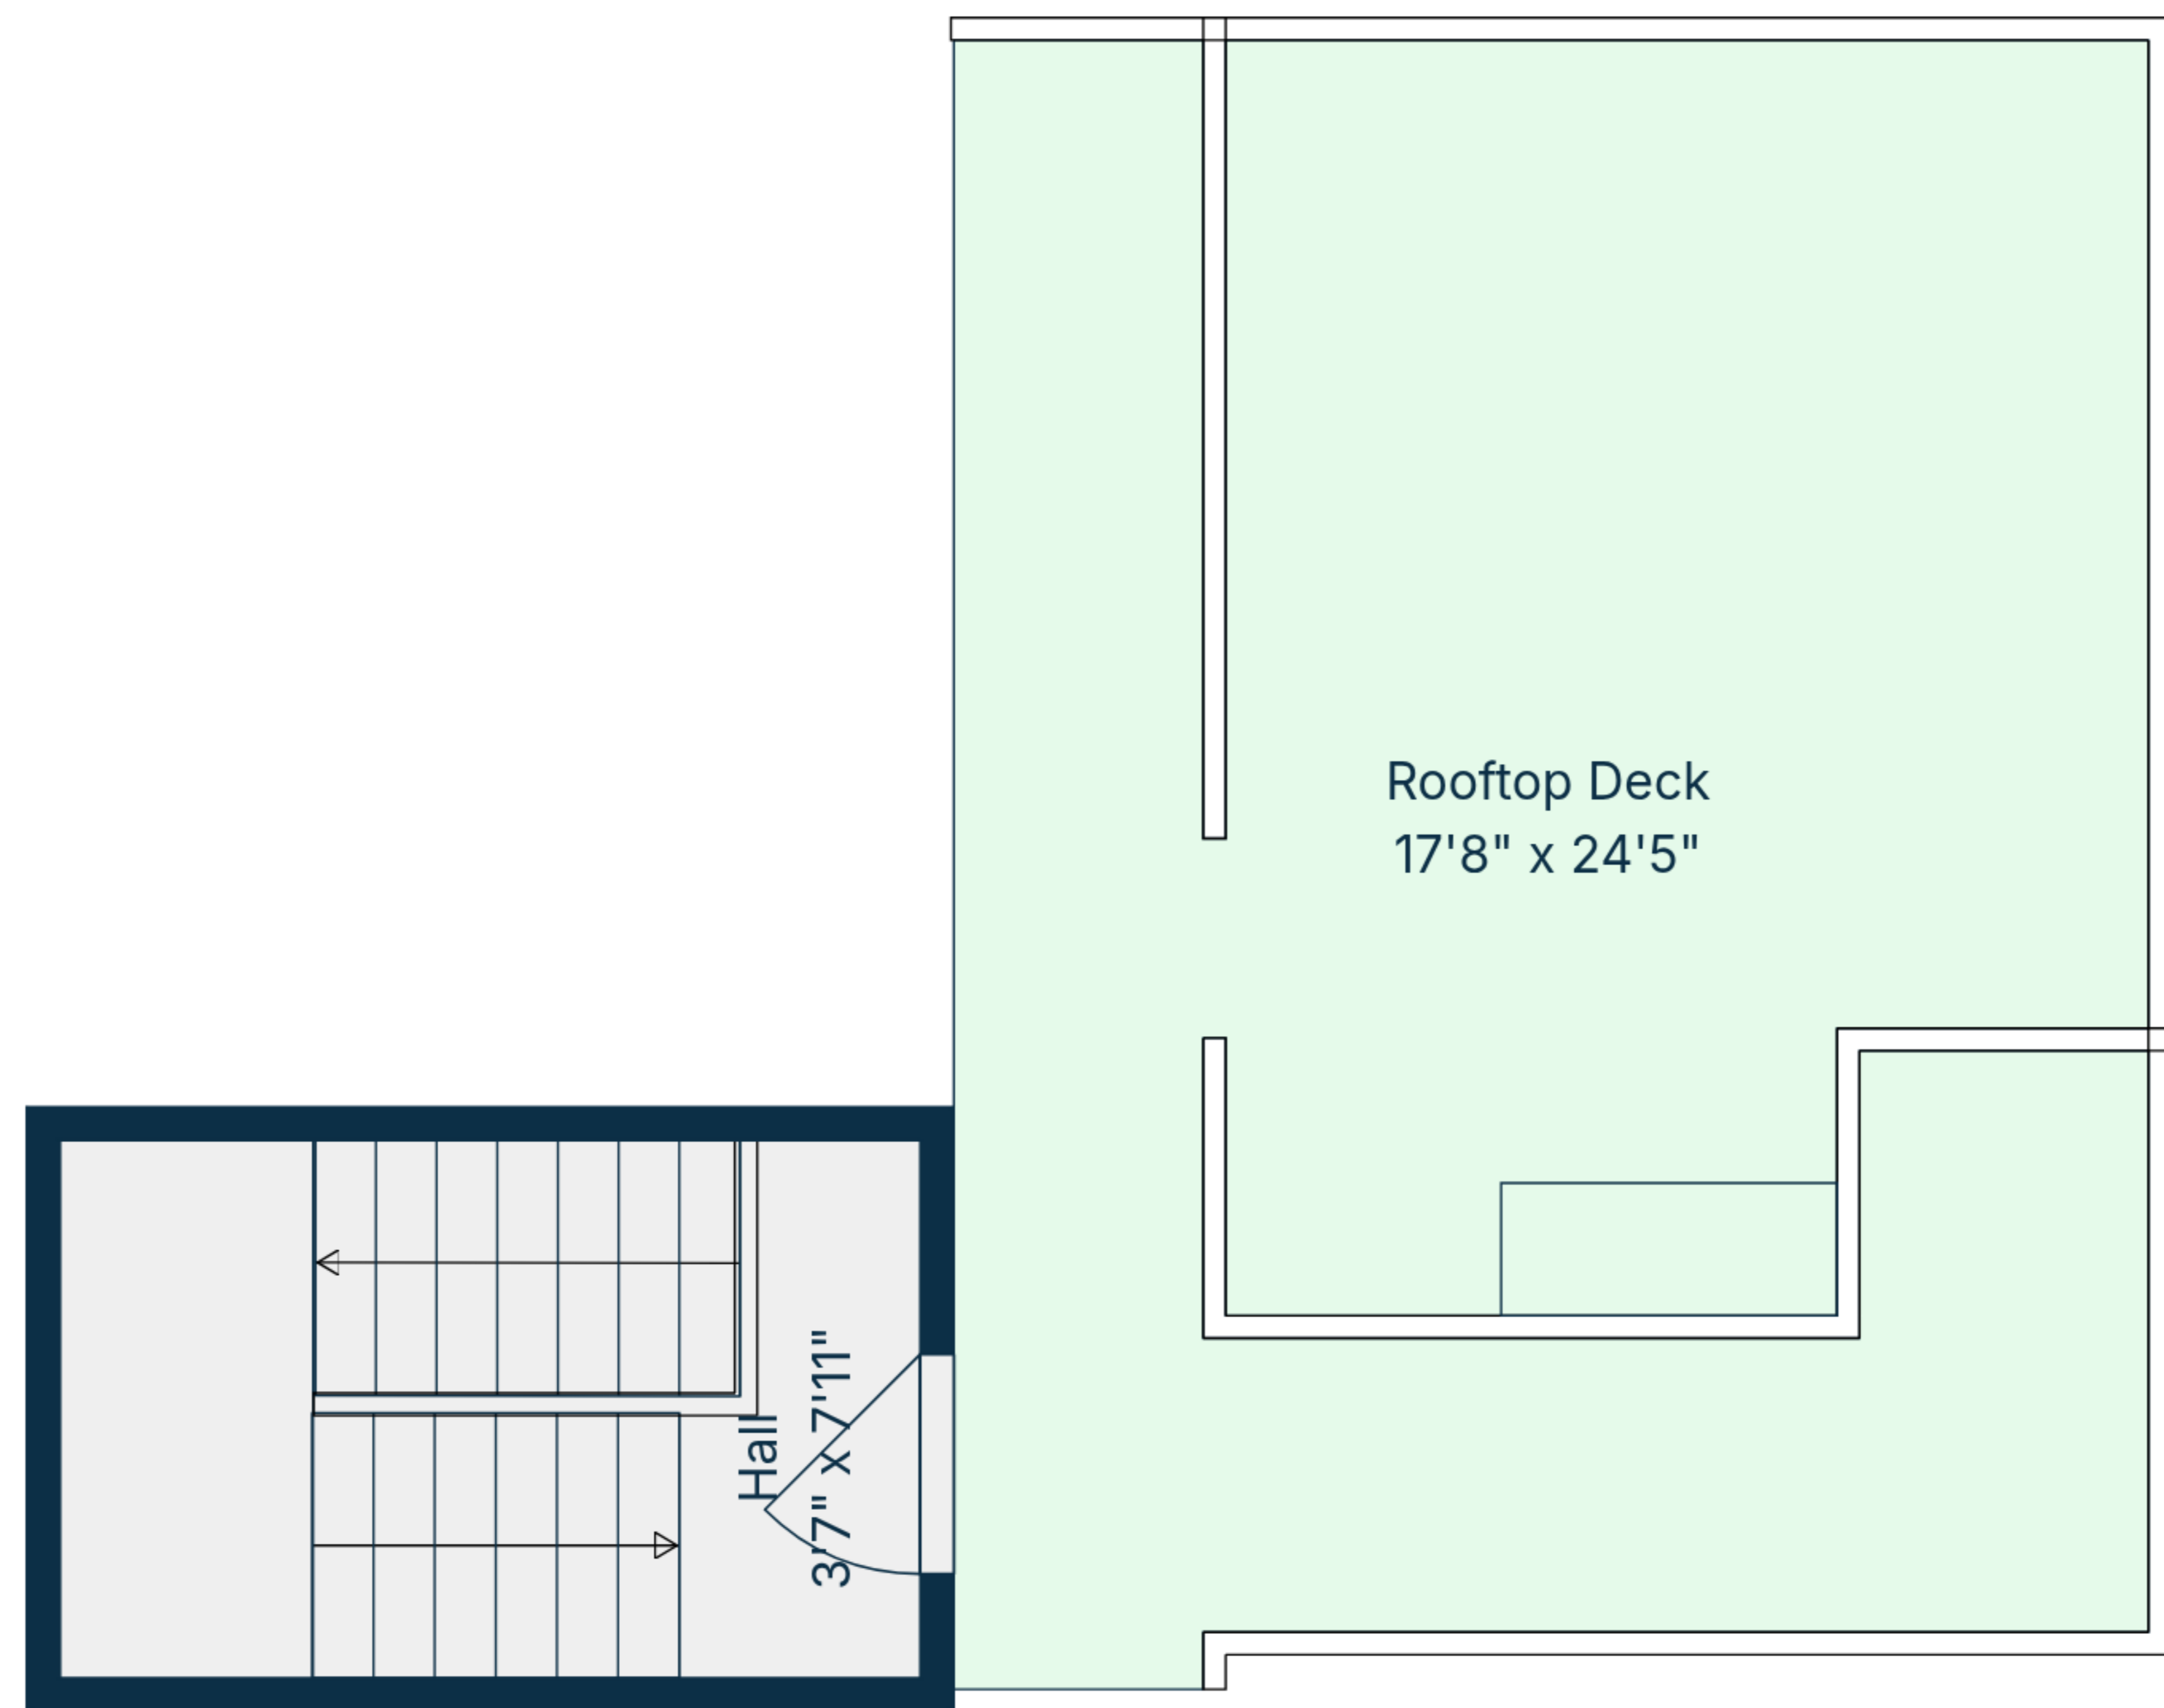

TOTAL: 1780 sq. ft

1st floor: 1678 sq. ft, 2nd floor: 102 sq. ft

EXCLUDED AREAS: BALCONY: 112 sq. ft, ROOFTOP DECK: 411 sq. ft, WALLS: 136 sq. ft

TOTAL: 1780 sq. ft

1st floor: 1678 sq. ft, 2nd floor: 102 sq. ft

EXCLUDED AREAS: BALCONY: 112 sq. ft, ROOFTOP DECK: 411 sq. ft, WALLS: 136 sq. ft

2nd Floor

1st Floor

TOTAL: 1780 sq. ft
 1st floor: 1678 sq. ft, 2nd floor: 102 sq. ft
 EXCLUDED AREAS: BALCONY: 112 sq. ft, ROOFTOP DECK: 411 sq. ft, WALLS: 136 sq. ft