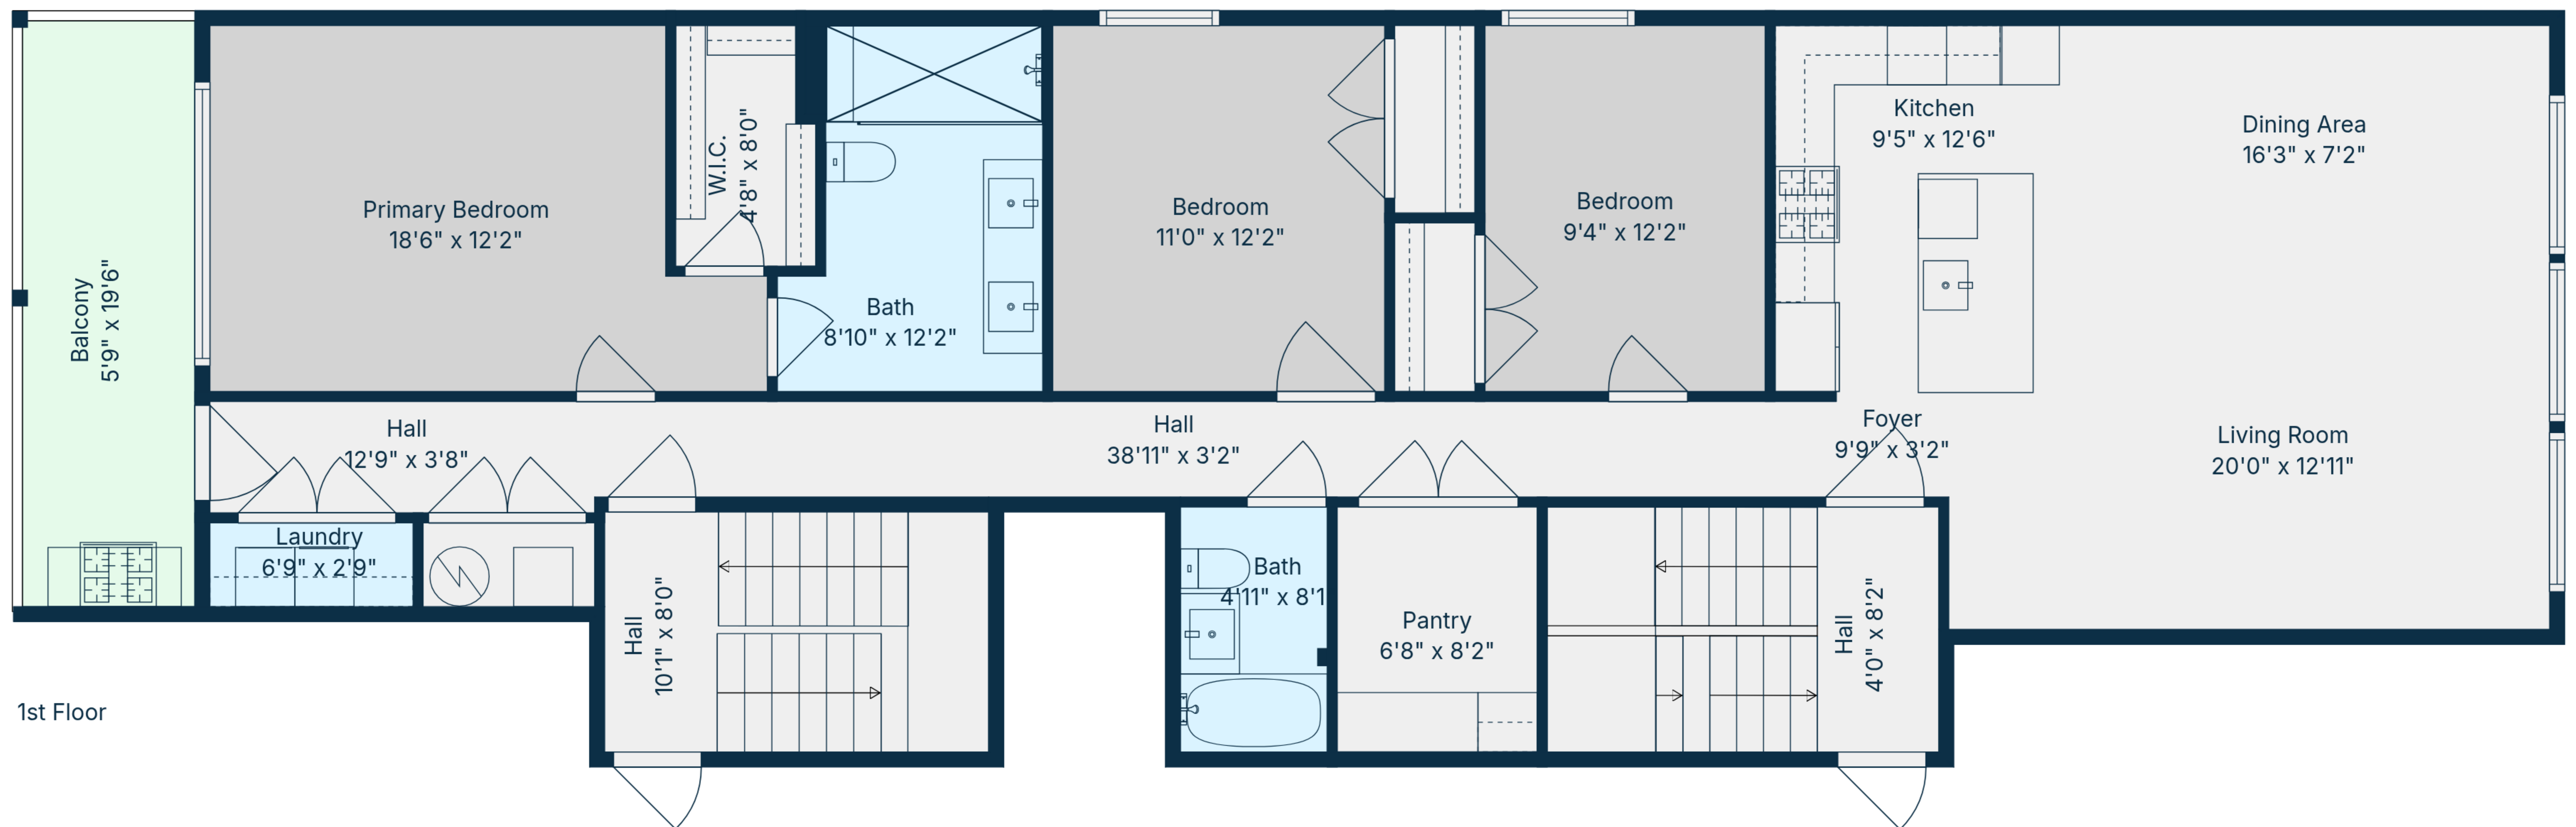

TOTAL: 1780 sq. ft

1st floor: 1678 sq. ft, 2nd floor: 102 sq. ft

EXCLUDED AREAS: BALCONY: 112 sq. ft, ROOFTOP DECK: 411 sq. ft, WALLS: 136 sq. ft

TOTAL: 1780 sq. ft

1st floor: 1678 sq. ft, 2nd floor: 102 sq. ft

EXCLUDED AREAS: BALCONY: 112 sq. ft, ROOFTOP DECK: 411 sq. ft, WALLS: 136 sq. ft

2nd Floor

1st Floor

TOTAL: 1780 sq. ft
 1st floor: 1678 sq. ft, 2nd floor: 102 sq. ft
 EXCLUDED AREAS: BALCONY: 112 sq. ft, ROOFTOP DECK: 411 sq. ft, WALLS: 136 sq. ft