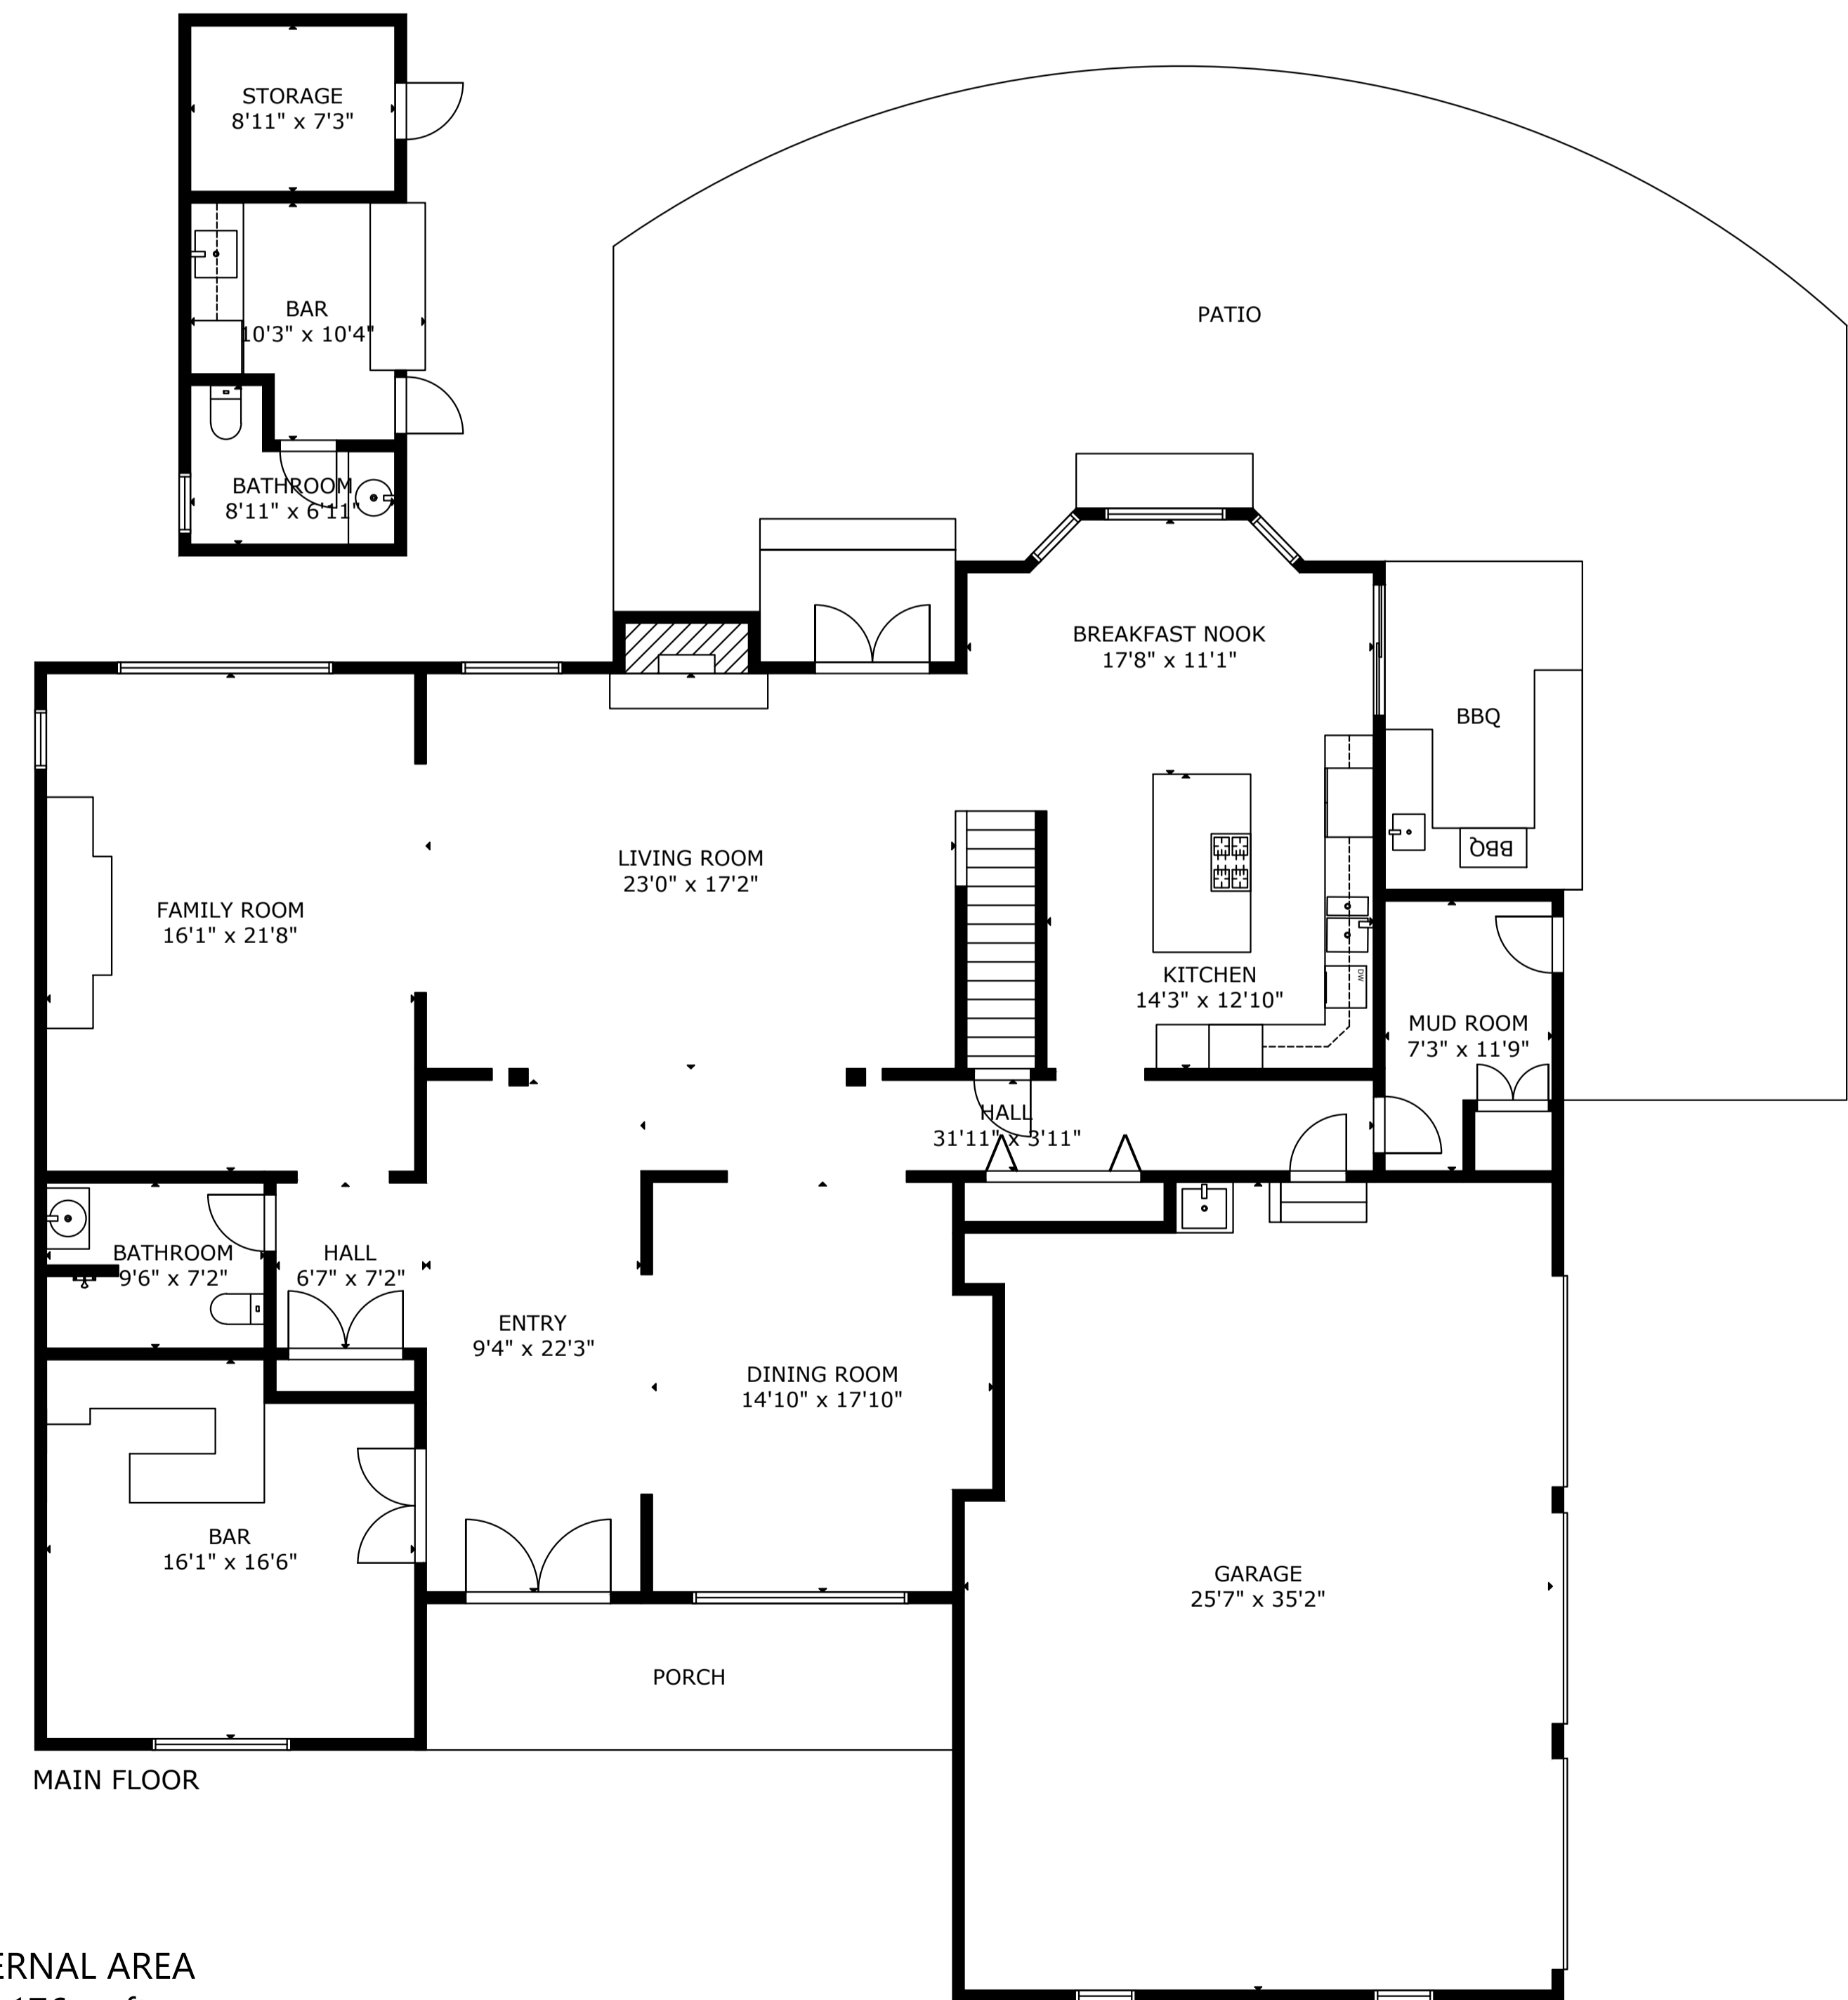

67 McIntosh Dr, Mahwah

GROSS INTERNAL AREA
 TOTAL: 7,176 sq.ft
 LOWER FLOOR: 2,162 sq.ft, MAIN FLOOR: 2,313 sq.ft
 SECOND FLOOR: 2,701 sq.ft
 EXCLUDED AREAS: GARAGE: 863 sq.ft, GUEST HOUSE: 211 sq.ft
 SIZE AND DIMENSIONS ARE APPROXIMATE, ACTUAL MAY VARY