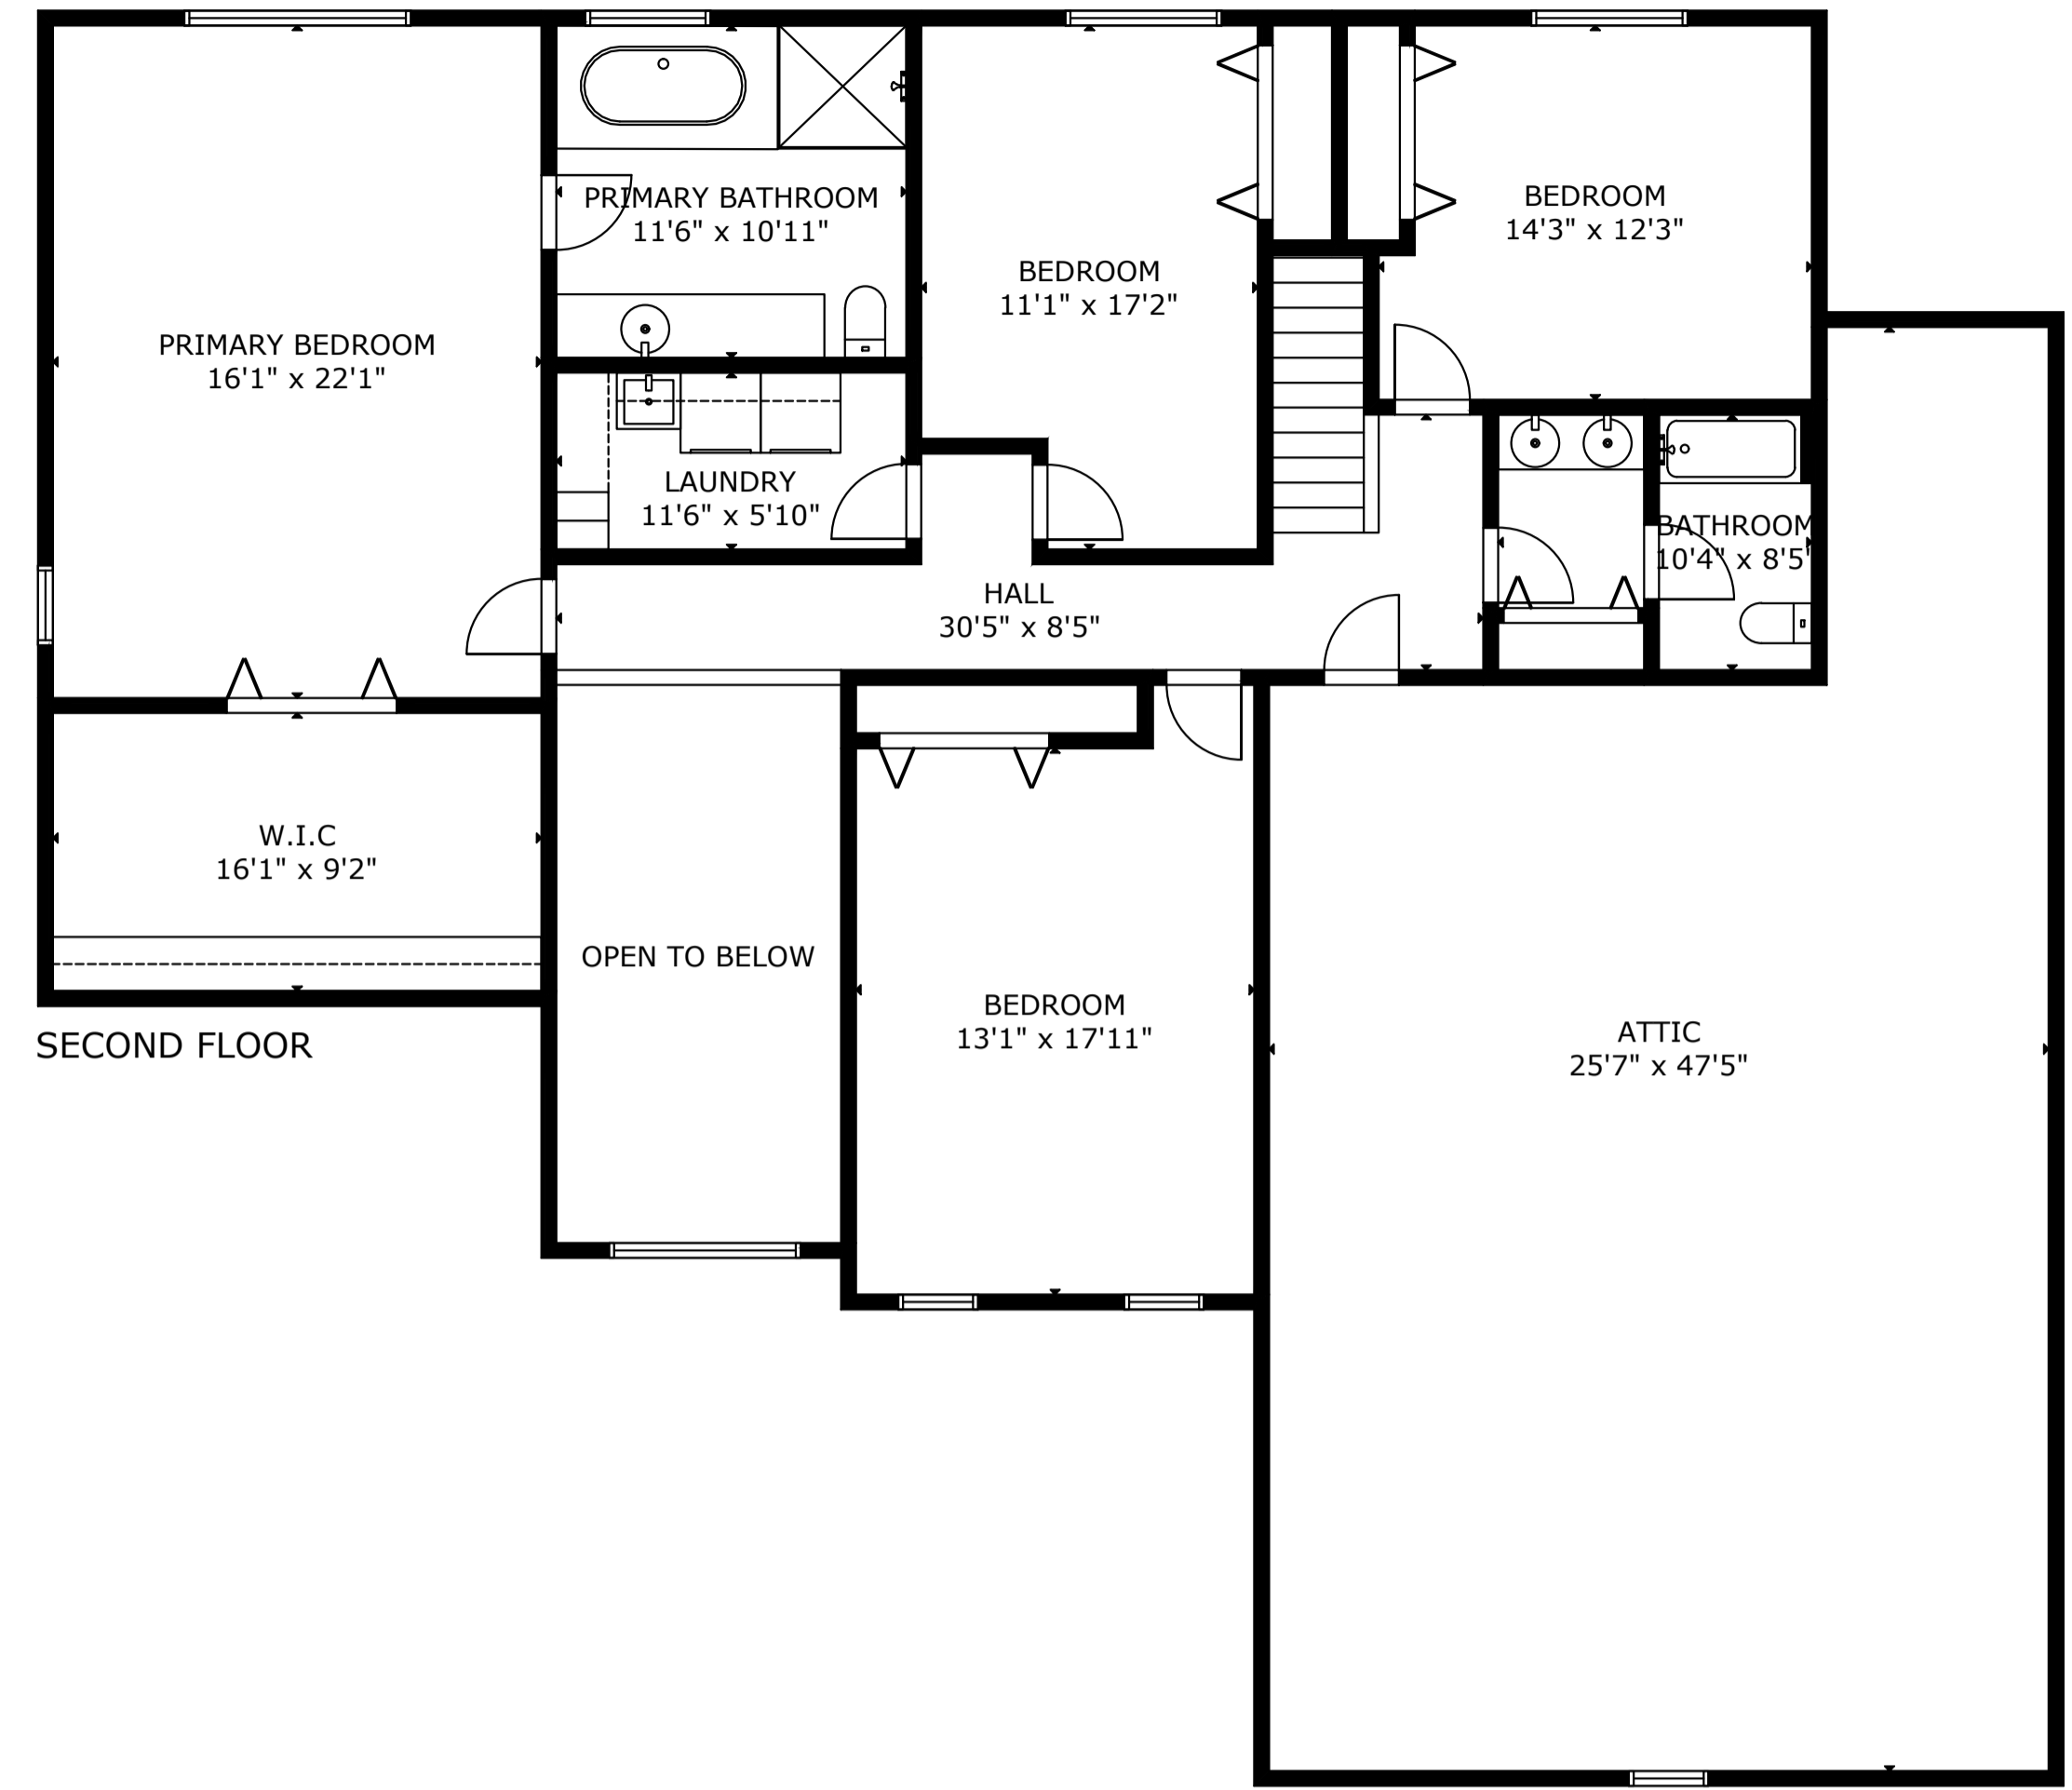

67 McIntosh Dr, Mahwah

GROSS INTERNAL AREA
 TOTAL: 7,176 sq.ft
 LOWER FLOOR: 2,162 sq.ft, MAIN FLOOR: 2,313 sq.ft
 SECOND FLOOR: 2,701 sq.ft
 EXCLUDED AREAS: GARAGE: 863 sq.ft, GUEST HOUSE: 211 sq.ft
 SIZE AND DIMENSIONS ARE APPROXIMATE, ACTUAL MAY VARY