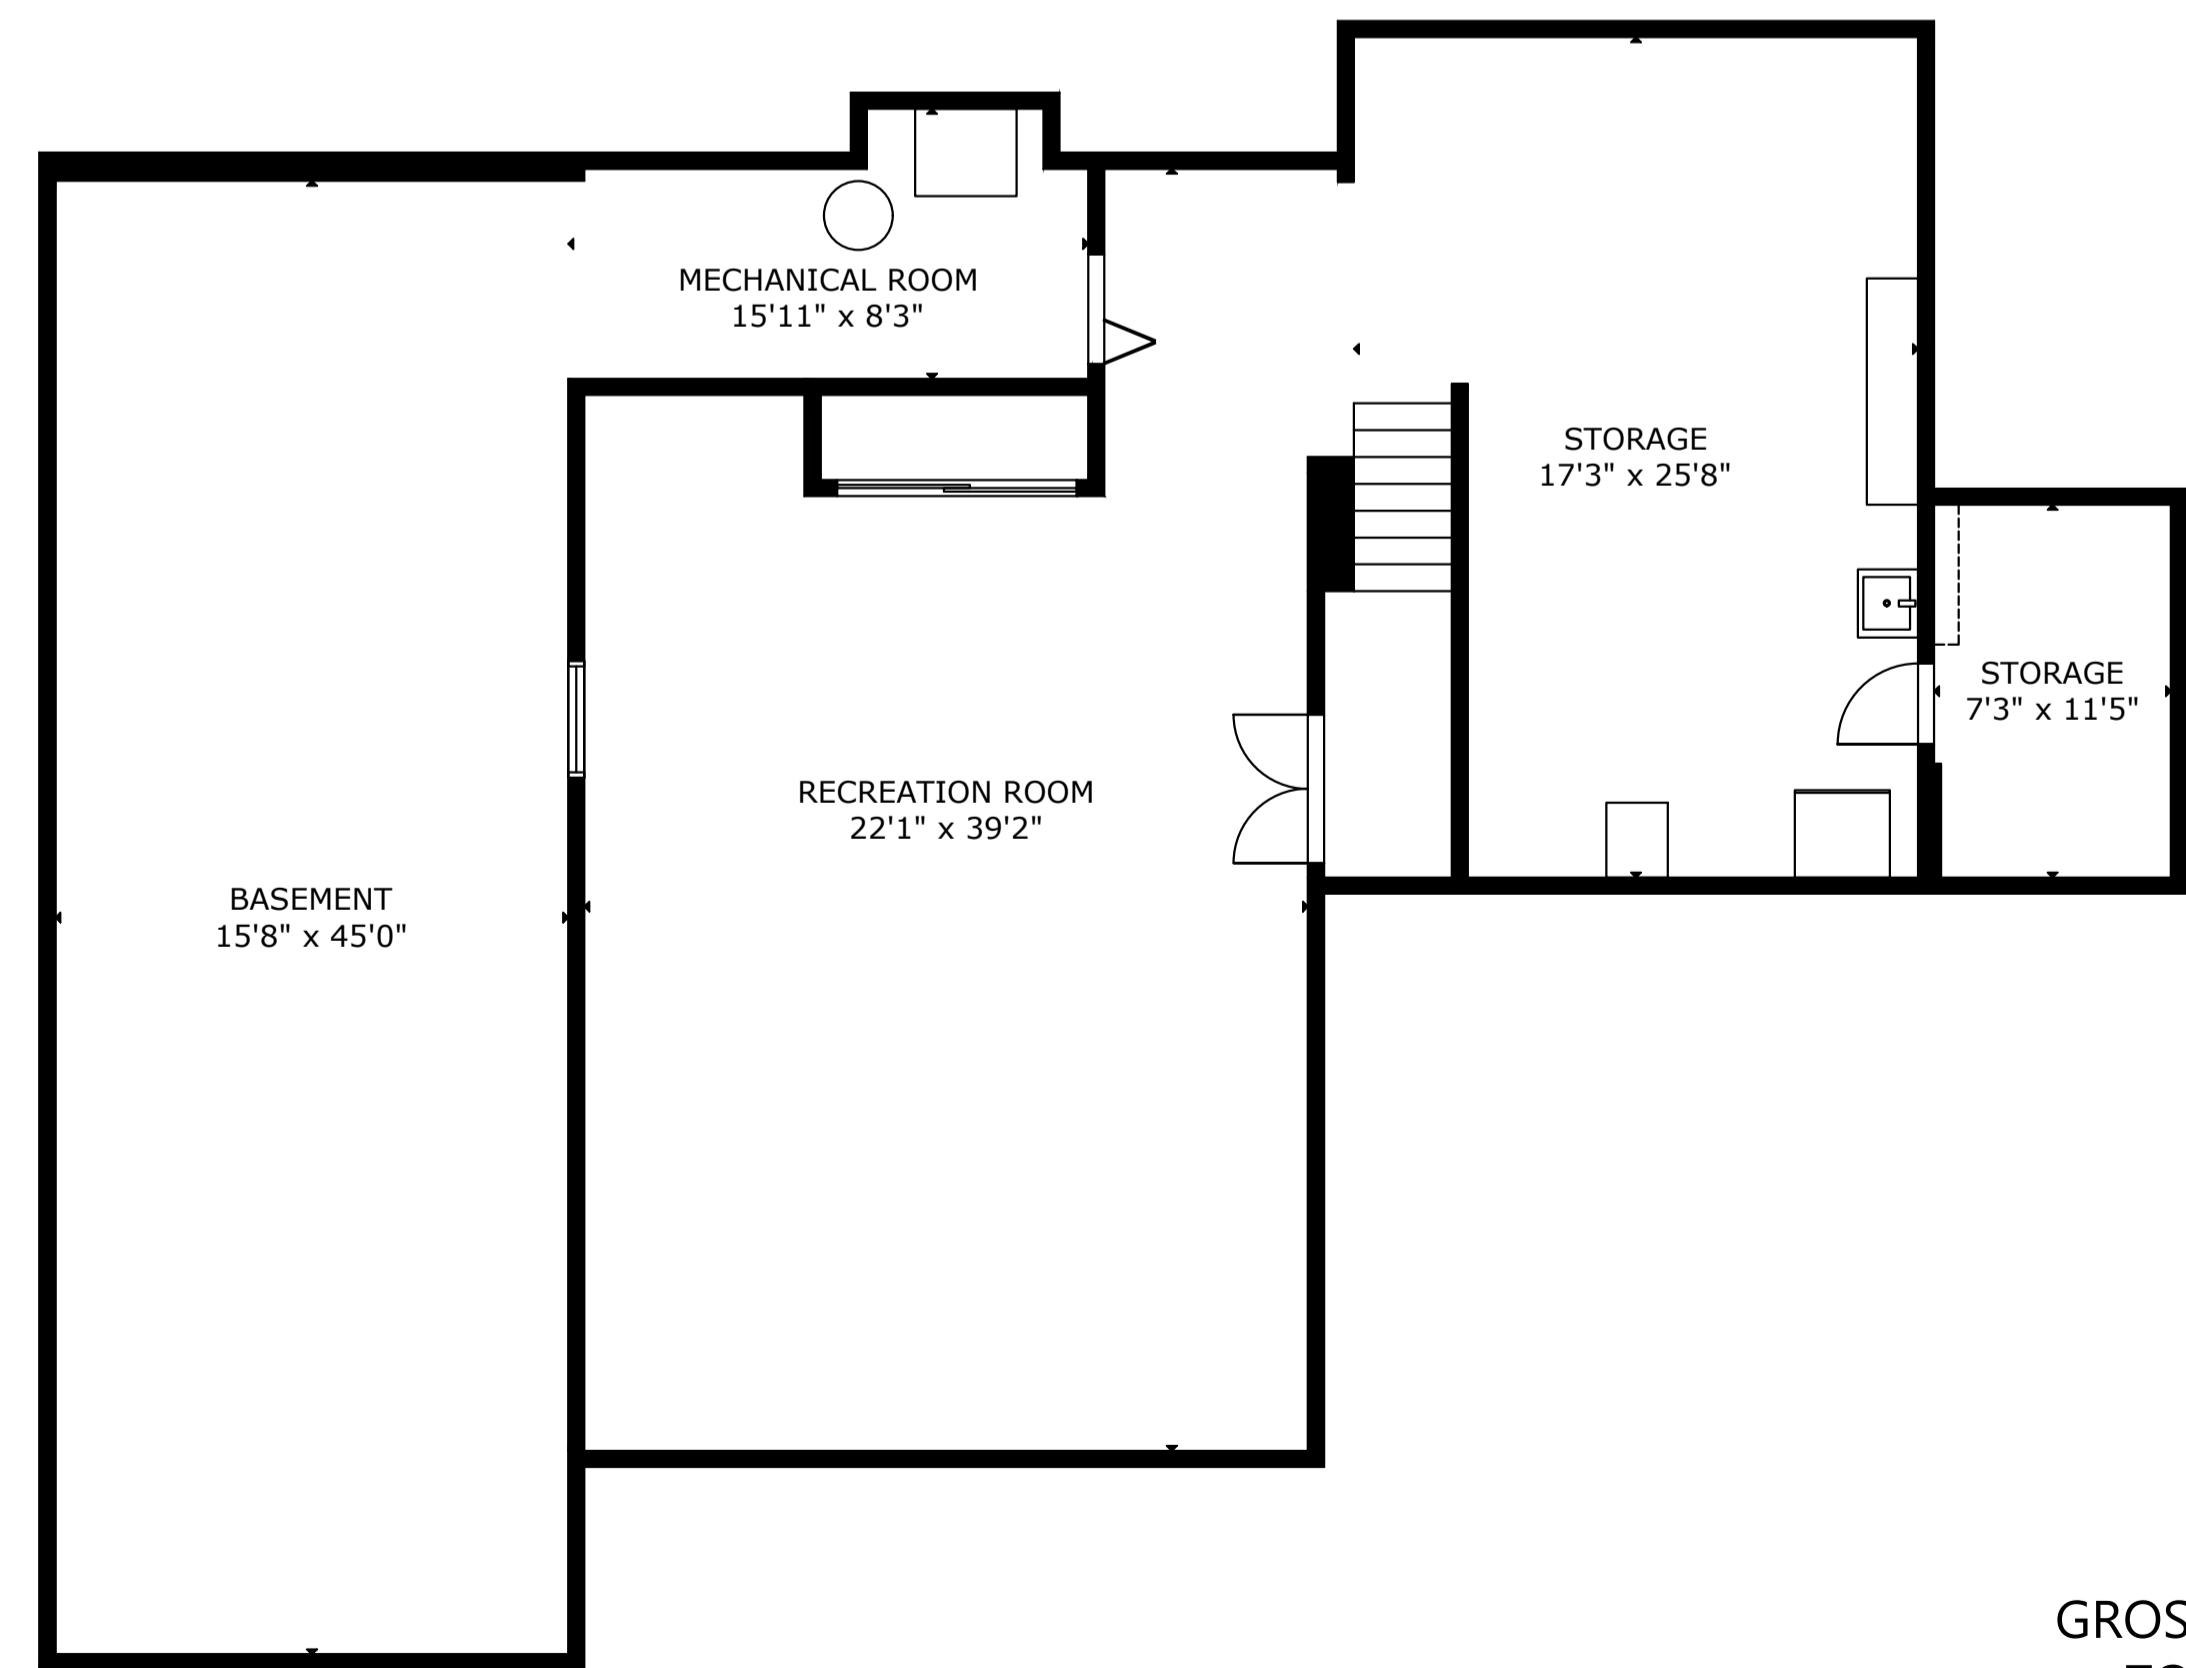

67 McIntosh Dr, Mahwah

GROSS INTERNAL AREA
 TOTAL: 7,176 sq.ft
 LOWER FLOOR: 2,162 sq.ft, MAIN FLOOR: 2,313 sq.ft
 SECOND FLOOR: 2,701 sq.ft
 EXCLUDED AREAS: GARAGE: 863 sq.ft, GUEST HOUSE: 211 sq.ft
 SIZE AND DIMENSIONS ARE APPROXIMATE, ACTUAL MAY VARY