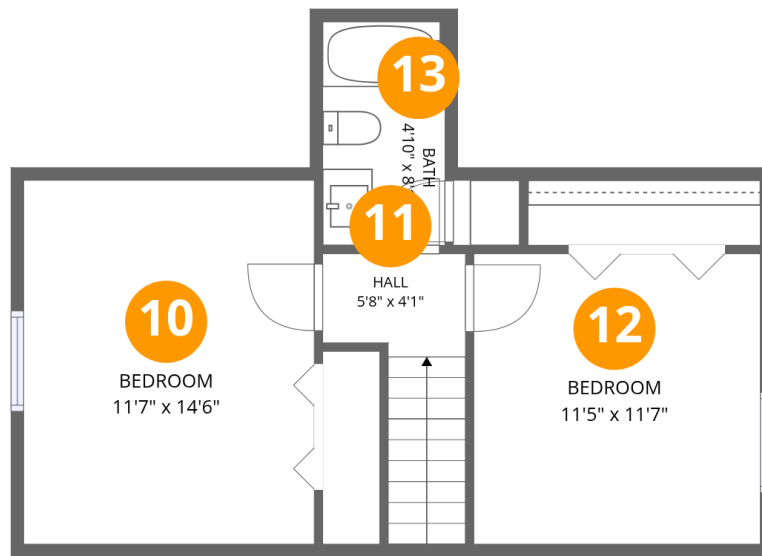

Home data report

**2702 Bluefield Boulevard Southwest, Franklin, Roanoke,
Roanoke city, Virginia, United States, 24015**

2nd floor

1st floor

Total Area: 1311 sq. ft

1st Floor: 853 sq. ft, 2nd Floor: 458 sq. ft

Excluded: Garage 211 sq. ft, Walls: 137 sq. ft

Property summary

Home data report

2702 Bluefield Boulevard Southwest, Franklin, Roanoke, Roanoke city, Virginia, United States, 24015

Room dimensions

Floor 1

Total:853sqft Excluded: 211sqft

#		Dimensions	sqft	Counted as living area
1	Living Room	14'7" x 16'0"	230 sq. ft	Yes
2	Laundry	8'5" x 5'10"	49 sq. ft	Yes
3	Bath	5'2" x 7'5"	38 sq. ft	Yes
4	Bedroom	14'4" x 10'11"	135 sq. ft	Yes
5	Dining Area	14'10" x 10'3"	160 sq. ft	Yes
6	Garage	11'6" x 23'1"	211 sq. ft	No
7	Hall	3'1" x 3'2"	10 sq. ft	Yes
8	Kitchen	9'3" x 16'8"	123 sq. ft	Yes
9	Hall	7'8" x 5'5"	31 sq. ft	Yes

Home data report

2702 Bluefield Boulevard Southwest, Franklin, Roanoke,
Roanoke city, Virginia, United States, 24015

Room dimensions

Floor 2

Total:458sqft

Excluded: 0sqft

#		Dimensions	sqft	Counted as living area
10	Bedroom	11'7" x 14'6"	169 sq. ft	Yes
11	Hall	5'8" x 4'1"	45 sq. ft	Yes
12	Bedroom	11'5" x 11'7"	133 sq. ft	Yes
13	Bath	4'10" x 8'11"	44 sq. ft	Yes