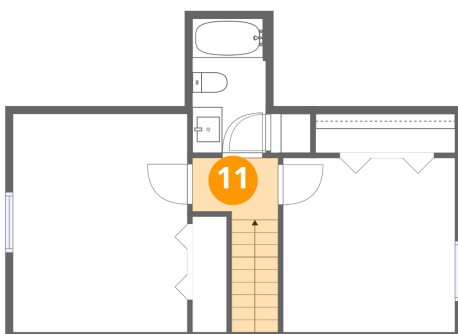

11 Floor 2 - Hall

Dimensions: 5'8" x 4'1"
Area: 45 sq. ft
Counted as living area: Yes

Heated: Yes
Finished: Yes
Enclosed: Yes
Contiguous: Yes
Permitted: Yes
Wet space: No
Addition: No
Conversion: No