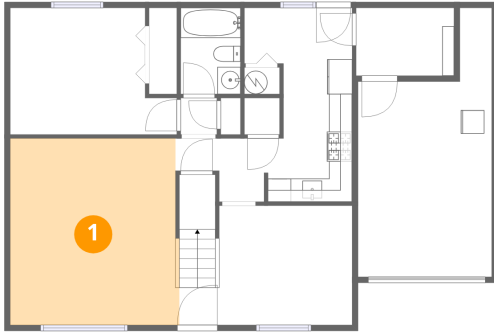

Home data report

2702 Bluefield Boulevard Southwest, Franklin, Roanoke,
Roanoke city, Virginia, United States, 24015

Room dimensions

Floor 2

Total:458sqft

Excluded: 0sqft

#		Dimensions	sqft	Counted as living area
10	Bedroom	11'7" x 14'6"	169 sq. ft	Yes
11	Hall	5'8" x 4'1"	45 sq. ft	Yes
12	Bedroom	11'5" x 11'7"	133 sq. ft	Yes
13	Bath	4'10" x 8'11"	44 sq. ft	Yes

**2702 Bluefield Boulevard Southwest, Franklin, Roanoke,
Roanoke city, Virginia, United States, 24015**

1 Floor 1 - Living Room

Dimensions: 14'7" x 16'0"
Area: 230 sq. ft
Counted as living area: Yes

Heated: Yes
Finished: Yes
Enclosed: Yes
Contiguous: Yes
Permitted: Yes
Wet space: No
Addition: No
Conversion: No

2 Floor 1 - Laundry

Dimensions: 8'5" x 5'10"
Area: 49 sq. ft
Counted as living area: Yes

Heated: Yes
Finished: Yes
Enclosed: Yes
Contiguous: Yes
Permitted: Yes
Wet space: No
Addition: No
Conversion: No

2702 Bluefield Boulevard Southwest, Franklin, Roanoke,
Roanoke city, Virginia, United States, 24015