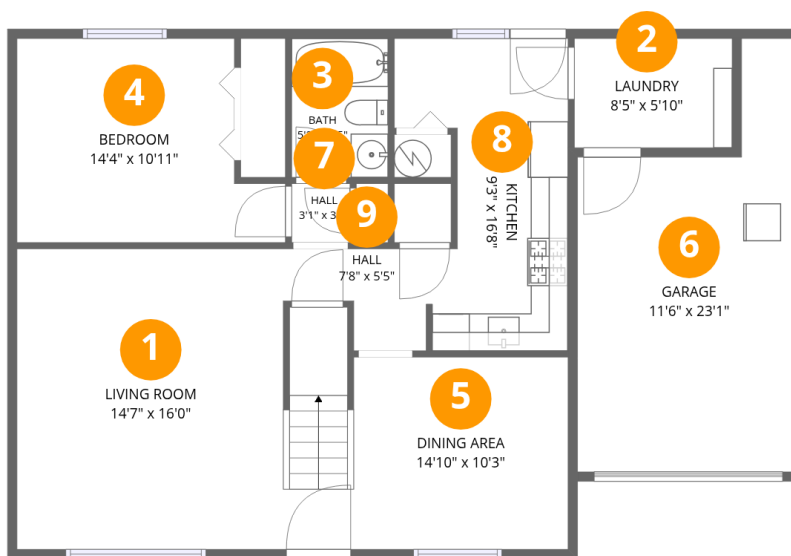

Home data report

**2702 Bluefield Boulevard Southwest, Franklin, Roanoke,
Roanoke city, Virginia, United States, 24015**

2nd floor

1st floor

Total Area: 1311 sq. ft

1st Floor: 853 sq. ft, 2nd Floor: 458 sq. ft

Excluded: Garage 211 sq. ft, Walls: 137 sq. ft

Property summary

Home data report

2702 Bluefield Boulevard Southwest, Franklin, Roanoke, Roanoke city, Virginia, United States, 24015

Room dimensions

Floor 1

Total:853sqft Excluded: 211sqft

#		Dimensions	sqft	Counted as living area
1	Living Room	14'7" x 16'0"	230 sq. ft	Yes
2	Laundry	8'5" x 5'10"	49 sq. ft	Yes
3	Bath	5'2" x 7'5"	38 sq. ft	Yes
4	Bedroom	14'4" x 10'11"	135 sq. ft	Yes
5	Dining Area	14'10" x 10'3"	160 sq. ft	Yes
6	Garage	11'6" x 23'1"	211 sq. ft	No
7	Hall	3'1" x 3'2"	10 sq. ft	Yes
8	Kitchen	9'3" x 16'8"	123 sq. ft	Yes
9	Hall	7'8" x 5'5"	31 sq. ft	Yes

Home data report

2702 Bluefield Boulevard Southwest, Franklin, Roanoke,
Roanoke city, Virginia, United States, 24015

Room dimensions

Floor 2

Total:458sqft

Excluded: 0sqft

#		Dimensions	sqft	Counted as living area
10	Bedroom	11'7" x 14'6"	169 sq. ft	Yes
11	Hall	5'8" x 4'1"	45 sq. ft	Yes
12	Bedroom	11'5" x 11'7"	133 sq. ft	Yes
13	Bath	4'10" x 8'11"	44 sq. ft	Yes