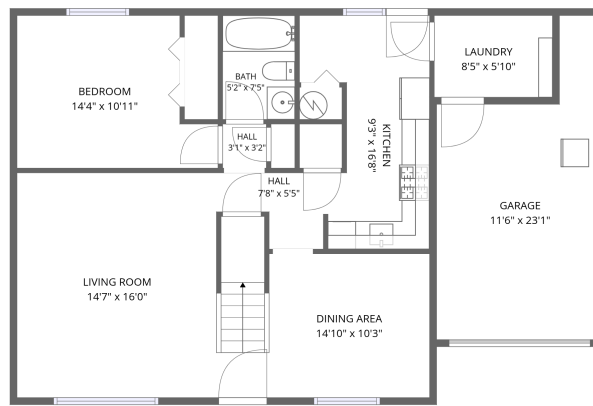

Home data report

**2702 Bluefield Boulevard Southwest, Franklin, Roanoke,
Roanoke city, Virginia, United States, 24015**

2nd floor

1st floor

Total Area: 1311 sq. ft

1st Floor: 853 sq. ft, 2nd Floor: 458 sq. ft

Excluded: Garage 211 sq. ft, Walls: 137 sq. ft

Property summary

Home data report

2702 Bluefield Boulevard Southwest, Franklin, Roanoke, Roanoke city, Virginia, United States, 24015

Room dimensions

Floor 1

Total:853sqft Excluded: 211sqft

#		Dimensions	sqft	Counted as living area
1	Living Room	14'7" x 16'0"	230 sq. ft	Yes
2	Laundry	8'5" x 5'10"	49 sq. ft	Yes
3	Bath	5'2" x 7'5"	38 sq. ft	Yes
4	Bedroom	14'4" x 10'11"	135 sq. ft	Yes
5	Dining Area	14'10" x 10'3"	160 sq. ft	Yes
6	Garage	11'6" x 23'1"	211 sq. ft	No
7	Hall	3'1" x 3'2"	10 sq. ft	Yes
8	Kitchen	9'3" x 16'8"	123 sq. ft	Yes
9	Hall	7'8" x 5'5"	31 sq. ft	Yes

Home data report

2702 Bluefield Boulevard Southwest, Franklin, Roanoke,
Roanoke city, Virginia, United States, 24015

Room dimensions

Floor 2

Total:458sqft

Excluded: 0sqft

#		Dimensions	sqft	Counted as living area
10	Bedroom	11'7" x 14'6"	169 sq. ft	Yes
11	Hall	5'8" x 4'1"	45 sq. ft	Yes
12	Bedroom	11'5" x 11'7"	133 sq. ft	Yes
13	Bath	4'10" x 8'11"	44 sq. ft	Yes