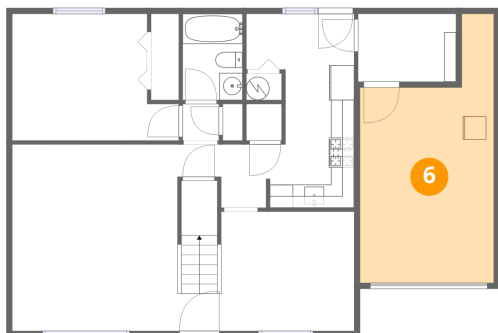

2702 Bluefield Boulevard Southwest, Franklin, Roanoke,
Roanoke city, Virginia, United States, 24015

6 Floor 1 - Garage

Dimensions: 11'6" x 23'1"
Area: 211 sq. ft
Counted as living area: No

Heated: No
Finished: No
Enclosed: Yes
Contiguous: Yes
Permitted: Yes
Wet space: No
Addition: No
Conversion: No