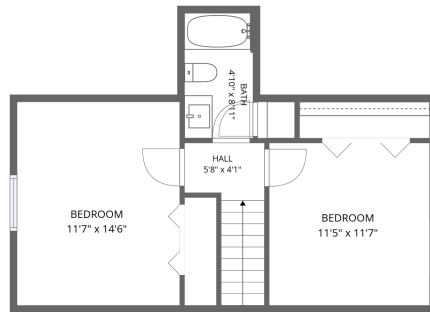

Home data report

**2702 Bluefield Boulevard Southwest, Franklin, Roanoke,
Roanoke city, Virginia, United States, 24015**

2nd floor

1st floor

Total Area: 1311 sq. ft

1st Floor: 853 sq. ft, 2nd Floor: 458 sq. ft

Excluded: Garage 211 sq. ft, Walls: 137 sq. ft

Property summary

Home data report

2702 Bluefield Boulevard Southwest, Franklin, Roanoke, Roanoke city, Virginia, United States, 24015

Room dimensions

Floor 1

Total:853sqft Excluded: 211sqft

#		Dimensions	sqft	Counted as living area
1	Living Room	14'7" x 16'0"	230 sq. ft	Yes
2	Laundry	8'5" x 5'10"	49 sq. ft	Yes
3	Bath	5'2" x 7'5"	38 sq. ft	Yes
4	Bedroom	14'4" x 10'11"	135 sq. ft	Yes
5	Dining Area	14'10" x 10'3"	160 sq. ft	Yes
6	Garage	11'6" x 23'1"	211 sq. ft	No
7	Hall	3'1" x 3'2"	10 sq. ft	Yes
8	Kitchen	9'3" x 16'8"	123 sq. ft	Yes
9	Hall	7'8" x 5'5"	31 sq. ft	Yes

Home data report

2702 Bluefield Boulevard Southwest, Franklin, Roanoke,
Roanoke city, Virginia, United States, 24015

Room dimensions

Floor 2

Total:458sqft

Excluded: 0sqft

#		Dimensions	sqft	Counted as living area
10	Bedroom	11'7" x 14'6"	169 sq. ft	Yes
11	Hall	5'8" x 4'1"	45 sq. ft	Yes
12	Bedroom	11'5" x 11'7"	133 sq. ft	Yes
13	Bath	4'10" x 8'11"	44 sq. ft	Yes