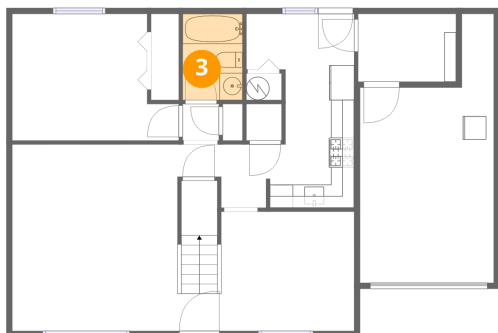

**2702 Bluefield Boulevard Southwest, Franklin, Roanoke,
Roanoke city, Virginia, United States, 24015**

1 Floor 1 - Living Room

Dimensions: 14'7" x 16'0"
Area: 230 sq. ft
Counted as living area: Yes

Heated: Yes
Finished: Yes
Enclosed: Yes
Contiguous: Yes
Permitted: Yes
Wet space: No
Addition: No
Conversion: No

2 Floor 1 - Laundry

Dimensions: 8'5" x 5'10"
Area: 49 sq. ft
Counted as living area: Yes

Heated: Yes
Finished: Yes
Enclosed: Yes
Contiguous: Yes
Permitted: Yes
Wet space: No
Addition: No
Conversion: No

2702 Bluefield Boulevard Southwest, Franklin, Roanoke,
Roanoke city, Virginia, United States, 24015

3 Floor 1 - Bath

Dimensions: 5'2" x 7'5"
Area: 38 sq. ft
Counted as living area: Yes

Heated: Yes
Finished: Yes
Enclosed: Yes
Contiguous: Yes
Permitted: Yes
Wet space: Yes
Addition: No
Conversion: No

4 Floor 1 - Bedroom

Dimensions: 14'4" x 10'11"
Area: 135 sq. ft
Counted as living area: Yes

Heated: Yes
Finished: Yes
Enclosed: Yes
Contiguous: Yes
Permitted: Yes
Wet space: No
Addition: No
Conversion: No

5 Floor 1 - Dining Area