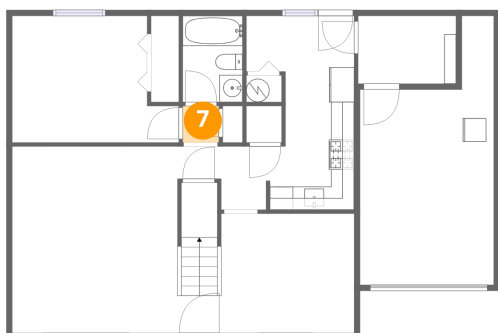

Dimensions: 14'4" x 10'11"
Area: 135 sq. ft
Counted as living area: Yes

Heated: Yes
Finished: Yes
Enclosed: Yes
Contiguous: Yes
Permitted: Yes
Wet space: No
Addition: No
Conversion: No

5 Floor 1 - Dining Area

Dimensions: 14'10" x 10'3"
Area: 160 sq. ft
Counted as living area: Yes

Heated: Yes
Finished: Yes
Enclosed: Yes
Contiguous: Yes
Permitted: Yes
Wet space: No
Addition: No
Conversion: No

2702 Bluefield Boulevard Southwest, Franklin, Roanoke,
Roanoke city, Virginia, United States, 24015

Dimensions: 3'1" x 3'2"
Area: 10 sq. ft
Counted as living area: Yes

Heated: Yes
Finished: Yes
Enclosed: Yes
Contiguous: Yes
Permitted: Yes
Wet space: No
Addition: No
Conversion: No

8 Floor 1 - Kitchen

Dimensions: 9'3" x 16'8"
Area: 123 sq. ft
Counted as living area: Yes