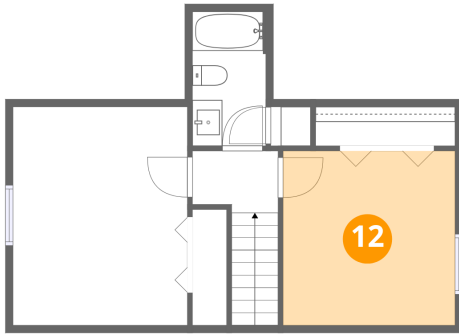

2702 Bluefield Boulevard Southwest, Franklin, Roanoke,
Roanoke city, Virginia, United States, 24015

12 Floor 2 - Bedroom

Dimensions: 11'5" x 11'7"
Area: 133 sq. ft
Counted as living area: Yes

Heated: Yes
Finished: Yes
Enclosed: Yes
Contiguous: Yes
Permitted: Yes
Wet space: No
Addition: No
Conversion: No