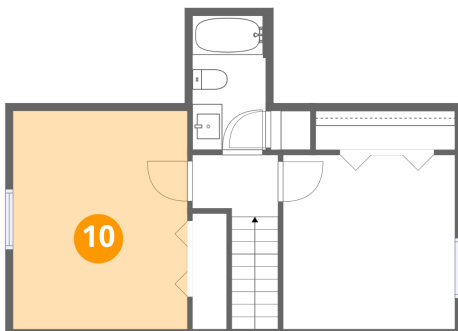

9 Floor 1 - Hall

Dimensions: 7'8" x 5'5"
Area: 31 sq. ft
Counted as living area: Yes

Heated: Yes
Finished: Yes
Enclosed: Yes
Contiguous: Yes
Permitted: Yes
Wet space: No
Addition: No
Conversion: No

10 Floor 2 - Bedroom