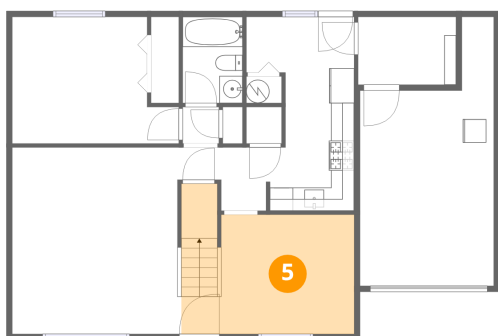

2 Floor 1 - Laundry

Dimensions: 8'5" x 5'10"
Area: 49 sq. ft
Counted as living area: Yes

Heated: Yes
Finished: Yes
Enclosed: Yes
Contiguous: Yes
Permitted: Yes
Wet space: No
Addition: No
Conversion: No

2702 Bluefield Boulevard Southwest, Franklin, Roanoke,
Roanoke city, Virginia, United States, 24015

3 Floor 1 - Bath

Dimensions: 5'2" x 7'5"
Area: 38 sq. ft
Counted as living area: Yes

Heated: Yes
Finished: Yes
Enclosed: Yes
Contiguous: Yes
Permitted: Yes
Wet space: Yes
Addition: No
Conversion: No

4 Floor 1 - Bedroom

Dimensions: 14'4" x 10'11"
Area: 135 sq. ft
Counted as living area: Yes

Heated: Yes
Finished: Yes
Enclosed: Yes
Contiguous: Yes
Permitted: Yes
Wet space: No
Addition: No
Conversion: No

5 Floor 1 - Dining Area

Dimensions: 14'10" x 10'3"
Area: 160 sq. ft
Counted as living area: Yes

Heated: Yes
Finished: Yes
Enclosed: Yes
Contiguous: Yes
Permitted: Yes
Wet space: No
Addition: No
Conversion: No

2702 Bluefield Boulevard Southwest, Franklin, Roanoke,
Roanoke city, Virginia, United States, 24015