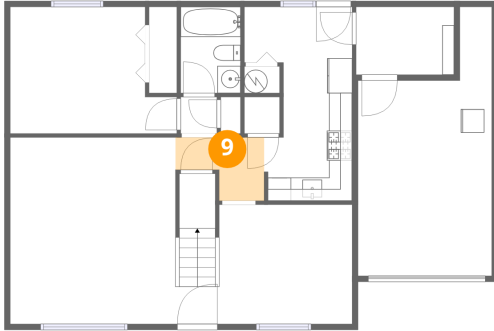

2702 Bluefield Boulevard Southwest, Franklin, Roanoke,
Roanoke city, Virginia, United States, 24015

9 Floor 1 - Hall

Dimensions: 7'8" x 5'5"
Area: 31 sq. ft
Counted as living area: Yes

Heated: Yes
Finished: Yes
Enclosed: Yes
Contiguous: Yes
Permitted: Yes
Wet space: No
Addition: No
Conversion: No