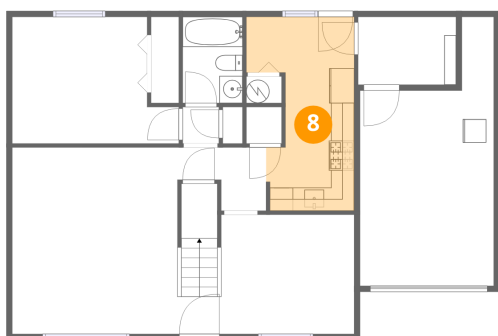

Dimensions: 14'10" x 10'3"
Area: 160 sq. ft
Counted as living area: Yes

Heated: Yes
Finished: Yes
Enclosed: Yes
Contiguous: Yes
Permitted: Yes
Wet space: No
Addition: No
Conversion: No

2702 Bluefield Boulevard Southwest, Franklin, Roanoke,
Roanoke city, Virginia, United States, 24015

6 Floor 1 - Garage

Dimensions: 11'6" x 23'1"
Area: 211 sq. ft
Counted as living area: No

Heated: No
Finished: No
Enclosed: Yes
Contiguous: Yes
Permitted: Yes
Wet space: No
Addition: No
Conversion: No

7 Floor 1 - Hall

Dimensions: 3'1" x 3'2"
Area: 10 sq. ft
Counted as living area: Yes

Heated: Yes
Finished: Yes
Enclosed: Yes
Contiguous: Yes
Permitted: Yes
Wet space: No
Addition: No
Conversion: No

8 Floor 1 - Kitchen

Dimensions: 9'3" x 16'8"
Area: 123 sq. ft
Counted as living area: Yes