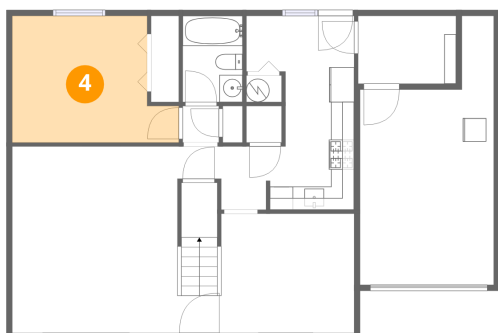

2 Floor 1 - Laundry

Dimensions: 8'5" x 5'10"
Area: 49 sq. ft
Counted as living area: Yes

Heated: Yes
Finished: Yes
Enclosed: Yes
Contiguous: Yes
Permitted: Yes
Wet space: No
Addition: No
Conversion: No

2702 Bluefield Boulevard Southwest, Franklin, Roanoke,
Roanoke city, Virginia, United States, 24015

3 Floor 1 - Bath

Dimensions: 5'2" x 7'5"
Area: 38 sq. ft
Counted as living area: Yes

Heated: Yes
Finished: Yes
Enclosed: Yes
Contiguous: Yes
Permitted: Yes
Wet space: Yes
Addition: No
Conversion: No

4 Floor 1 - Bedroom

Dimensions: 14'4" x 10'11"
Area: 135 sq. ft
Counted as living area: Yes

Heated: Yes
Finished: Yes
Enclosed: Yes
Contiguous: Yes
Permitted: Yes
Wet space: No
Addition: No
Conversion: No

5 Floor 1 - Dining Area