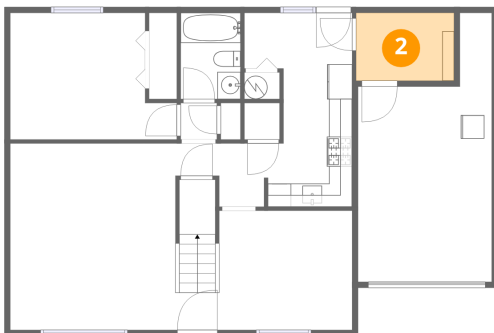

Home data report

2702 Bluefield Boulevard Southwest, Franklin, Roanoke,
Roanoke city, Virginia, United States, 24015

Room dimensions

Floor 2

Total:458sqft

Excluded: 0sqft

#		Dimensions	sqft	Counted as living area
10	Bedroom	11'7" x 14'6"	169 sq. ft	Yes
11	Hall	5'8" x 4'1"	45 sq. ft	Yes
12	Bedroom	11'5" x 11'7"	133 sq. ft	Yes
13	Bath	4'10" x 8'11"	44 sq. ft	Yes

**2702 Bluefield Boulevard Southwest, Franklin, Roanoke,
Roanoke city, Virginia, United States, 24015**

1 Floor 1 - Living Room

Dimensions: 14'7" x 16'0"
Area: 230 sq. ft
Counted as living area: Yes

Heated: Yes
Finished: Yes
Enclosed: Yes
Contiguous: Yes
Permitted: Yes
Wet space: No
Addition: No
Conversion: No

2 Floor 1 - Laundry

Dimensions: 8'5" x 5'10"
Area: 49 sq. ft
Counted as living area: Yes

Heated: Yes
Finished: Yes
Enclosed: Yes
Contiguous: Yes
Permitted: Yes
Wet space: No
Addition: No
Conversion: No

2702 Bluefield Boulevard Southwest, Franklin, Roanoke,
Roanoke city, Virginia, United States, 24015