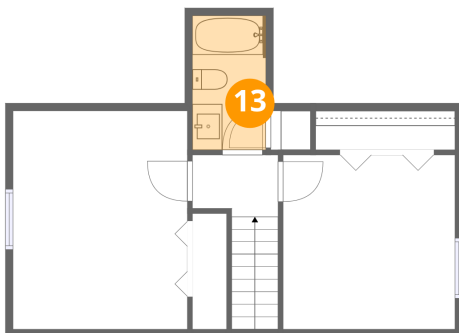

13 Floor 2 - Bath

Dimensions: 4'10" x 8'11"
Area: 44 sq. ft
Counted as living area: Yes

Heated: Yes
Finished: Yes
Enclosed: Yes
Contiguous: Yes
Permitted: Yes
Wet space: Yes
Addition: No
Conversion: No