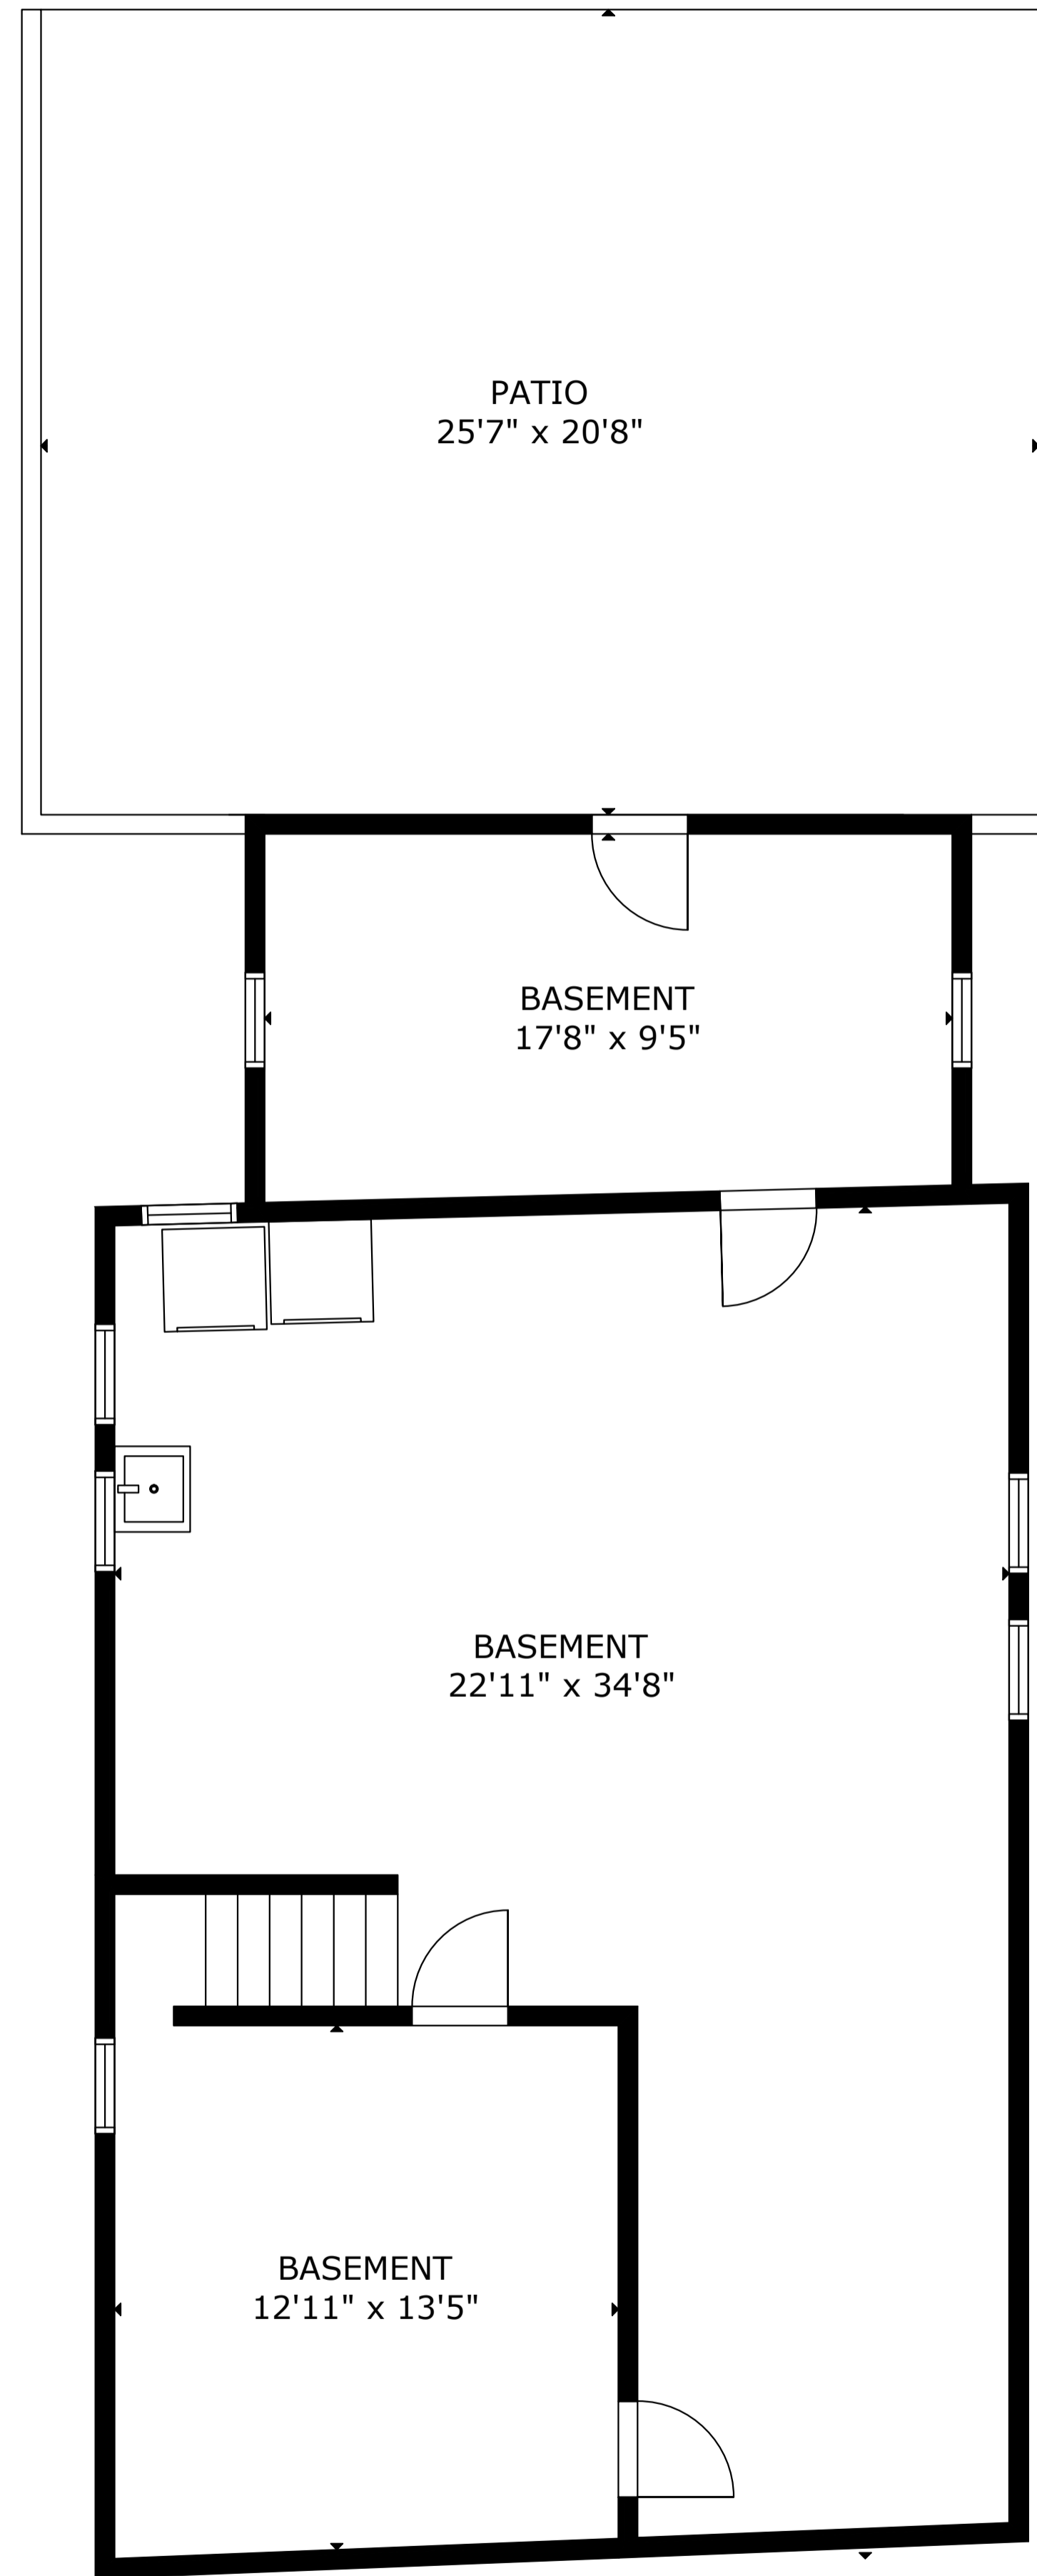

119 Overpeck Ave, , Ridgefield Park, NJ, 07660, United States

GROSS INTERNAL AREA

TOTAL: 3,694 sq ft

LOWER FLOOR: 951 sq ft, MAIN FLOOR: 1,039 sq ft

SECOND FLOOR: 1,042 sq ft, ATTIC: 662 sq ft

EXCLUDED AREAS: PATIO: 528 sq ft

THIS FLOOR PLAN IS PROVIDED FOR ILLUSTRATION PURPOSES ONLY WITH THE PERMISSION OF THE SELLER. ROOM POSITIONS AND DIMENSIONS ARE APPROXIMATE AND ARE NOT GUARANTEED TO BE EXACT OR TO SCALE. THE BUYER SHOULD CONFIRM MEASUREMENTS FOR ACCURACY.