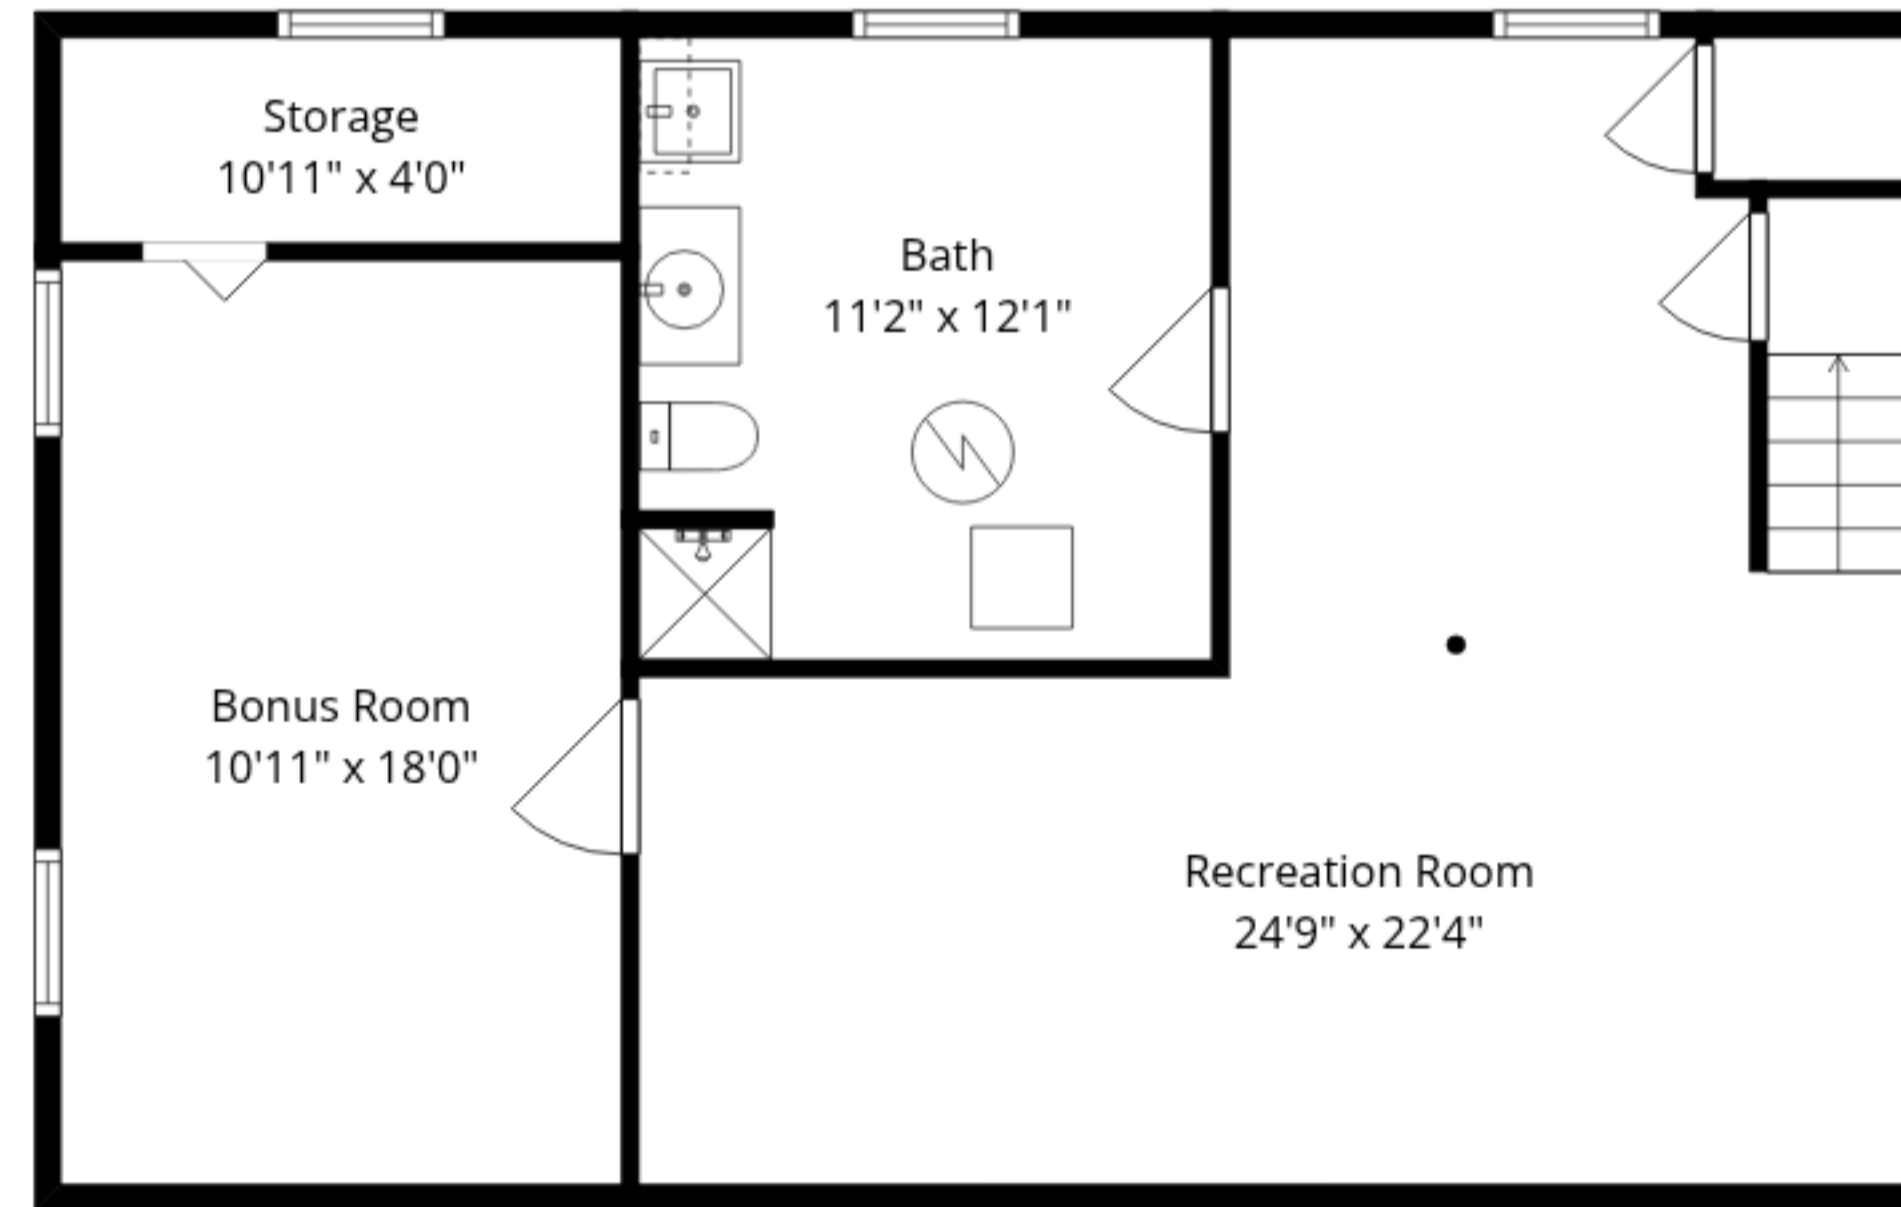

Main Floor

Lower Floor

**Total GLA: 1585 sq. ft | Total: 1792 sq. ft**  
 Lower floor: 654 sq. ft (Excluded areas 207 sq. ft)  
 Main floor: 931 sq. ft

Sizes And Dimensions Are Approximate. Actual May Vary.