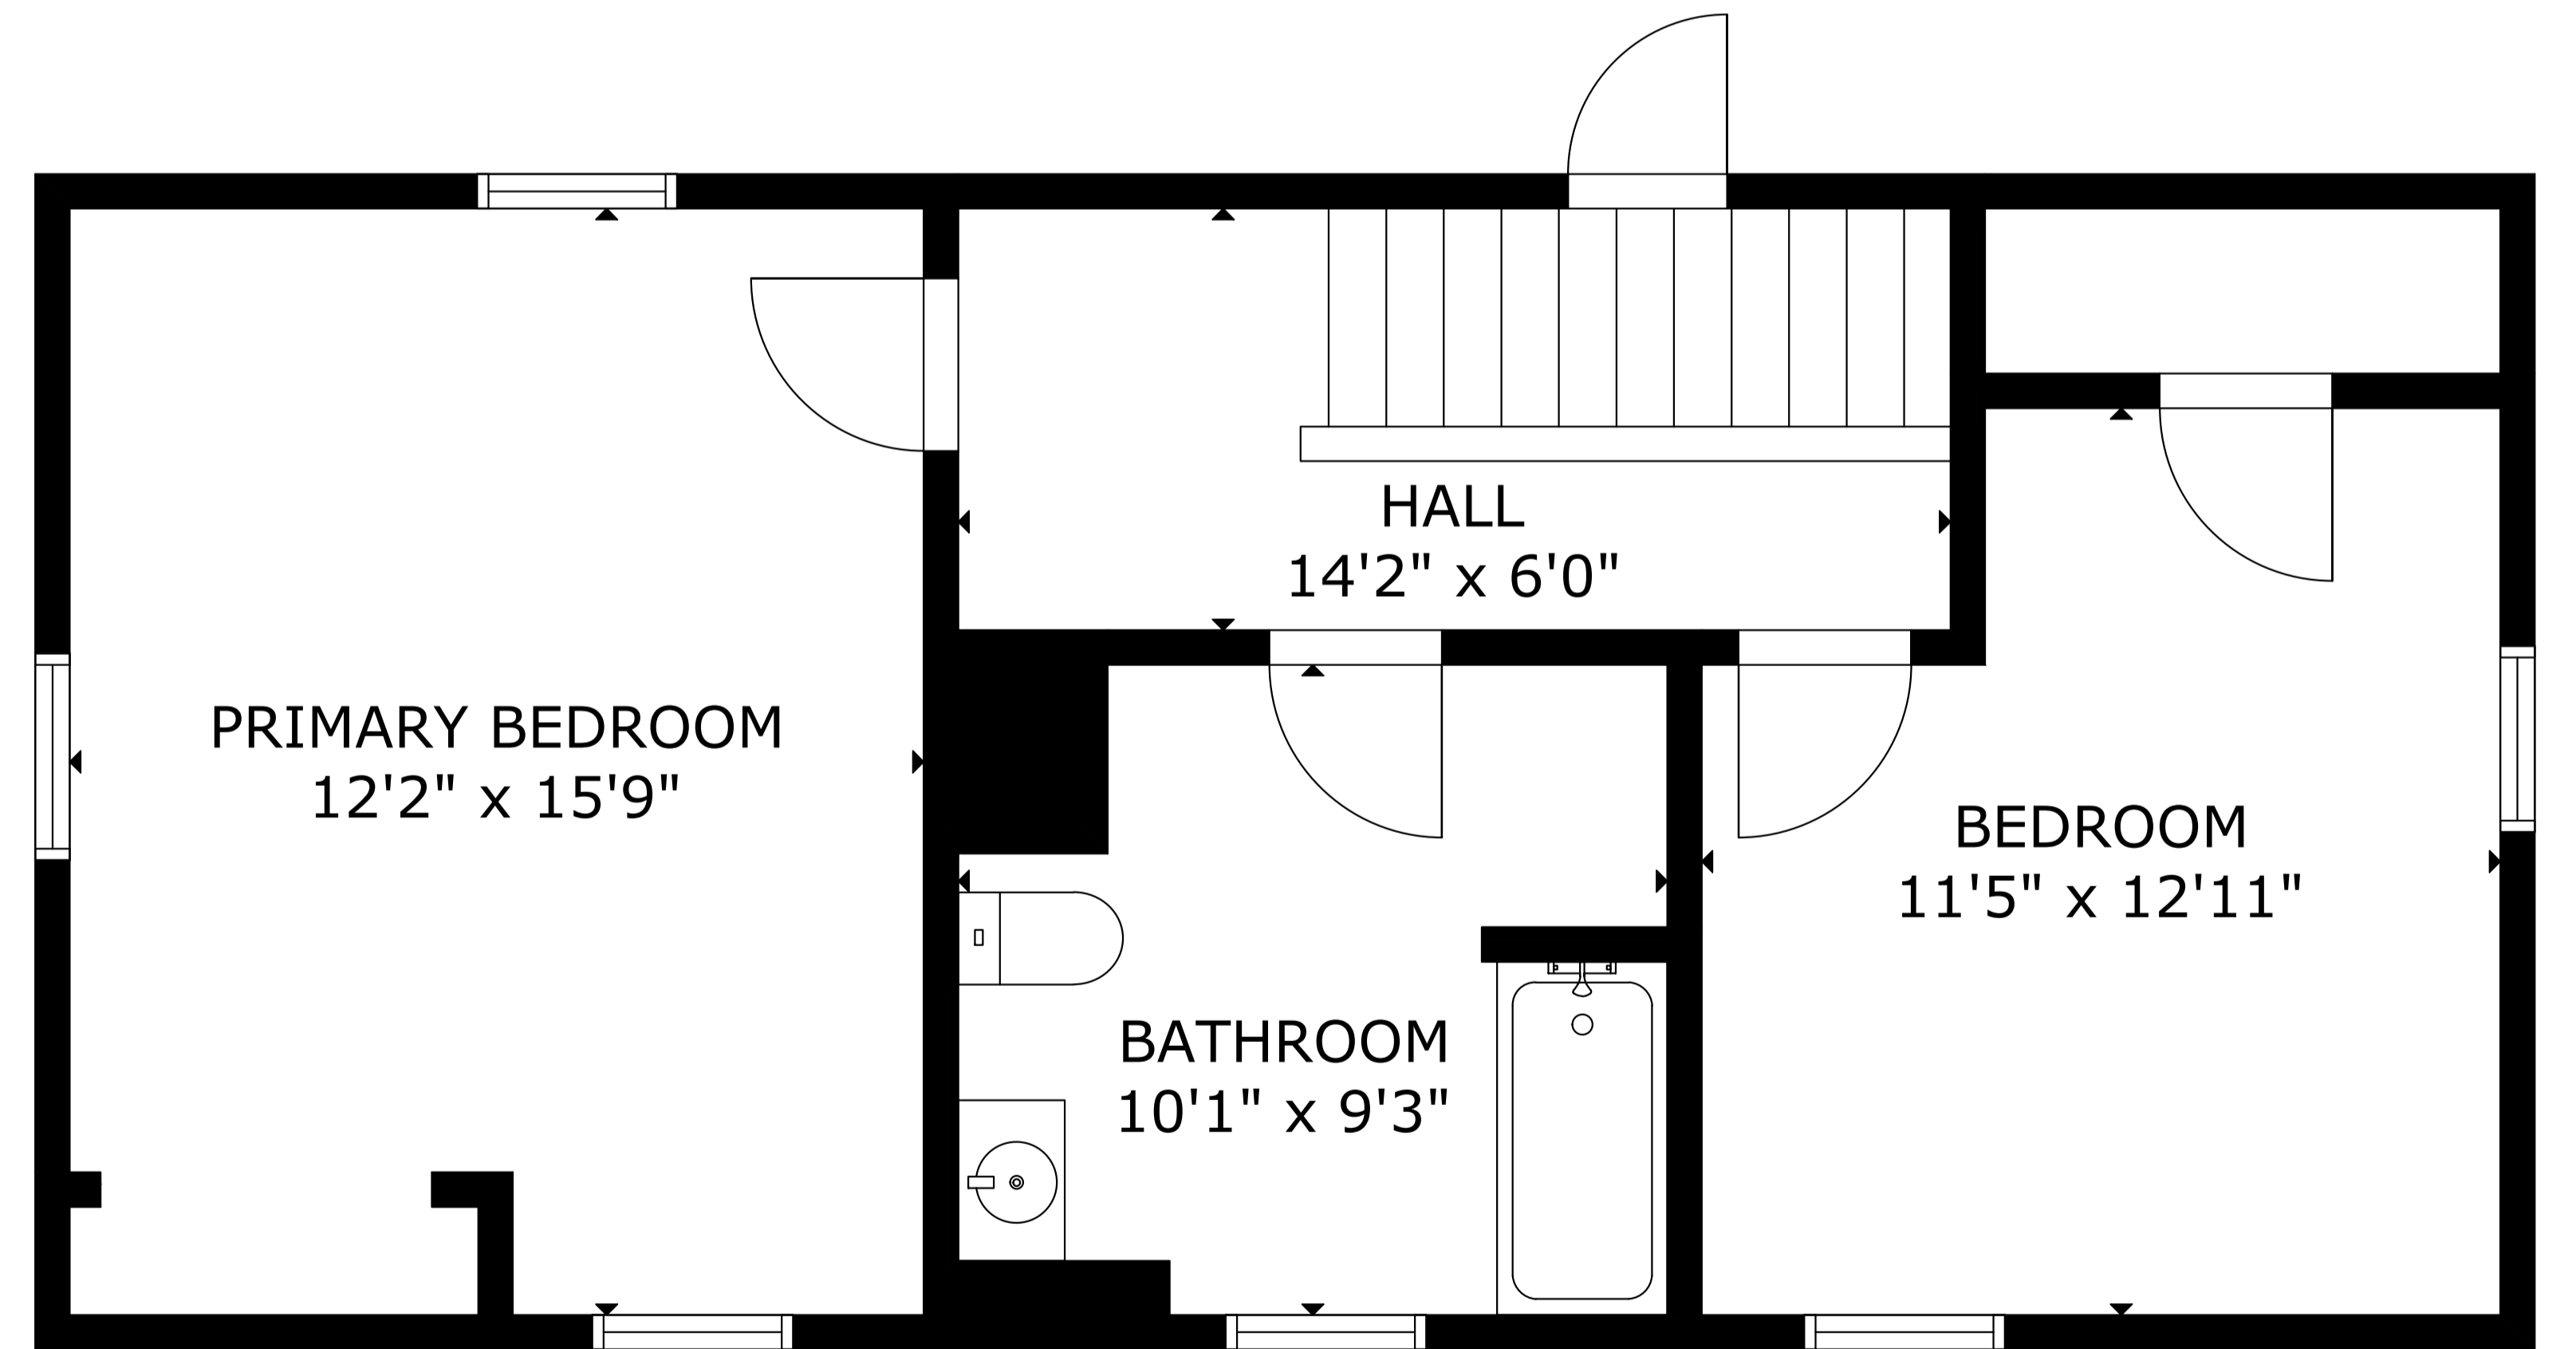

MAIN FLOOR

UPPER LEVEL 1

GROSS INTERNAL AREA
 TOTAL: 1,647 sq ft
 MAIN FLOOR: 1,103 sq ft, UPPER LEVEL 1: 544 sq ft
 SIZE AND DIMENSIONS ARE APPROXIMATE, ACTUAL MAY VARY