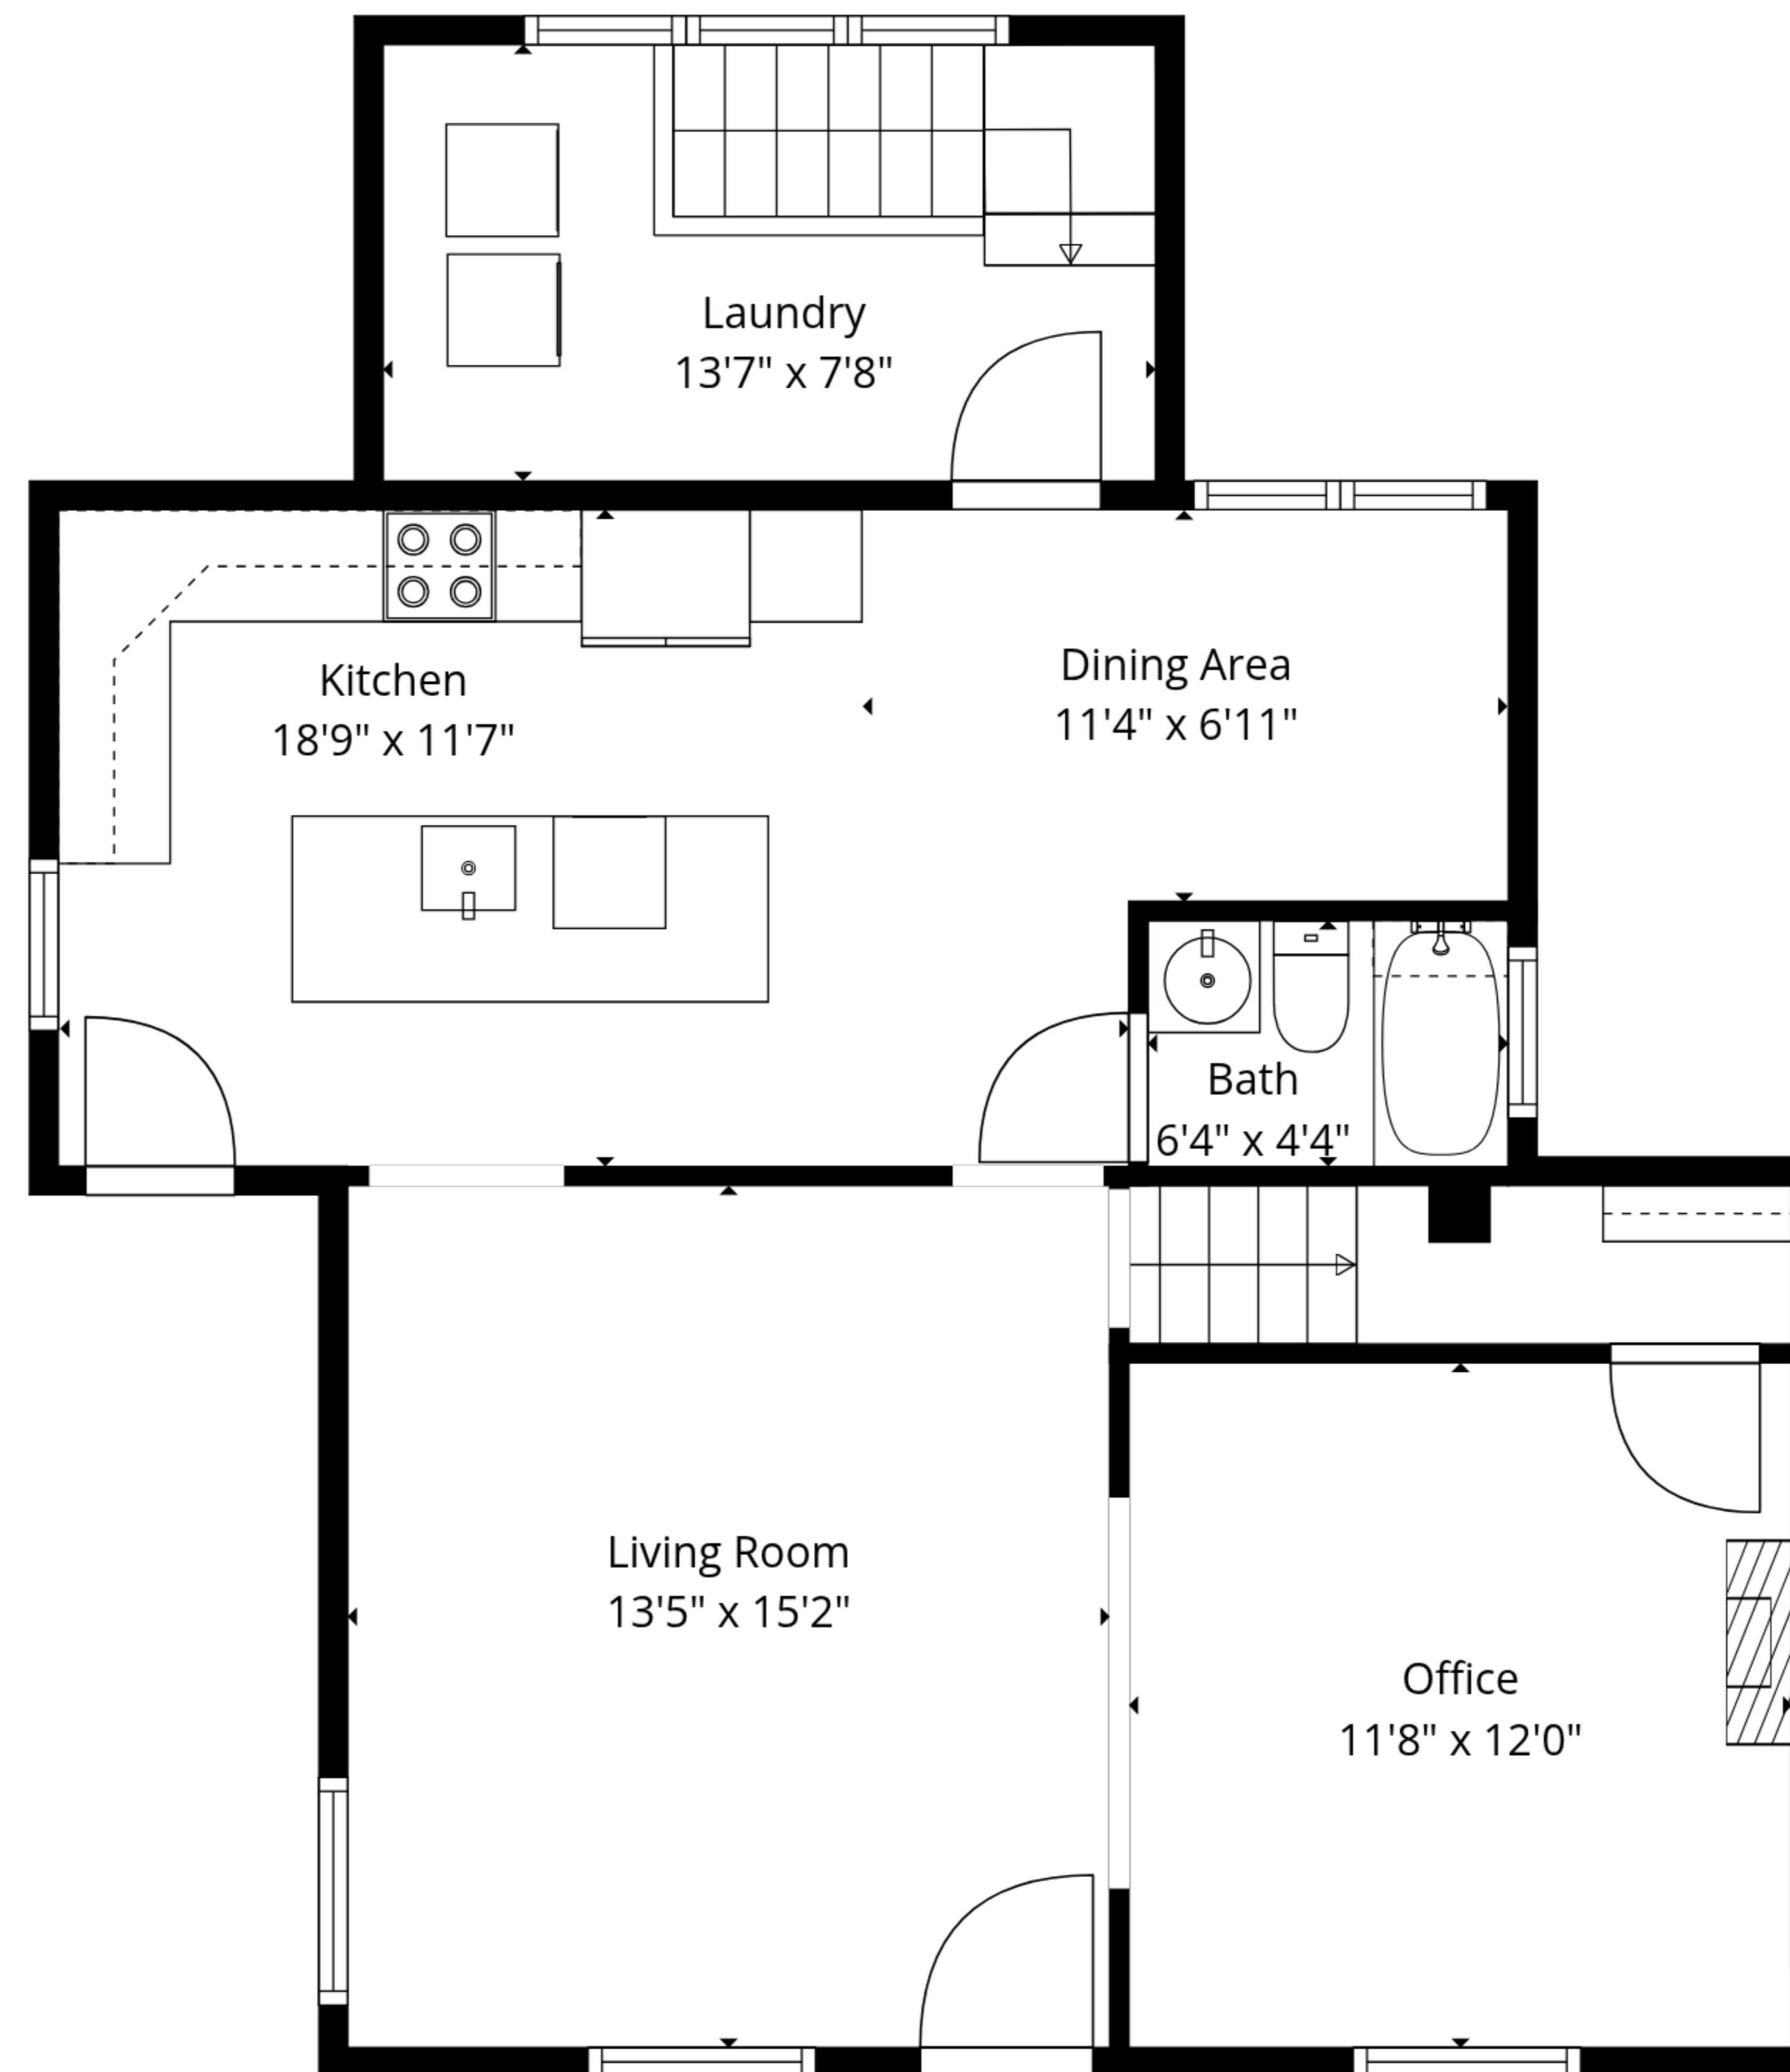

**TOTAL: 1068 sq. ft**

Basement: 0 sq. ft, 1st floor: 692 sq. ft, 2nd floor: 376 sq. ft  
 EXCLUDED AREAS: STORAGE: 227 sq. ft, BASEMENT: 445 sq. ft, LAUNDRY: 104 sq. ft,  
 FULL BATH: 34 sq. ft, BEDROOM: 163 sq. ft, UNDEFINED: 11 sq. ft,  
 WALLS: 182 sq. ft

Basement

1st Floor

2nd Floor

**TOTAL: 1068 sq. ft**  
 Basement: 0 sq. ft, 1st floor: 692 sq. ft, 2nd floor: 376 sq. ft  
 EXCLUDED AREAS: STORAGE: 227 sq. ft, BASEMENT: 445 sq. ft, LAUNDRY: 104 sq. ft,  
 FULL BATH: 34 sq. ft, BEDROOM: 163 sq. ft, UNDEFINED: 11 sq. ft,  
 WALLS: 182 sq. ft