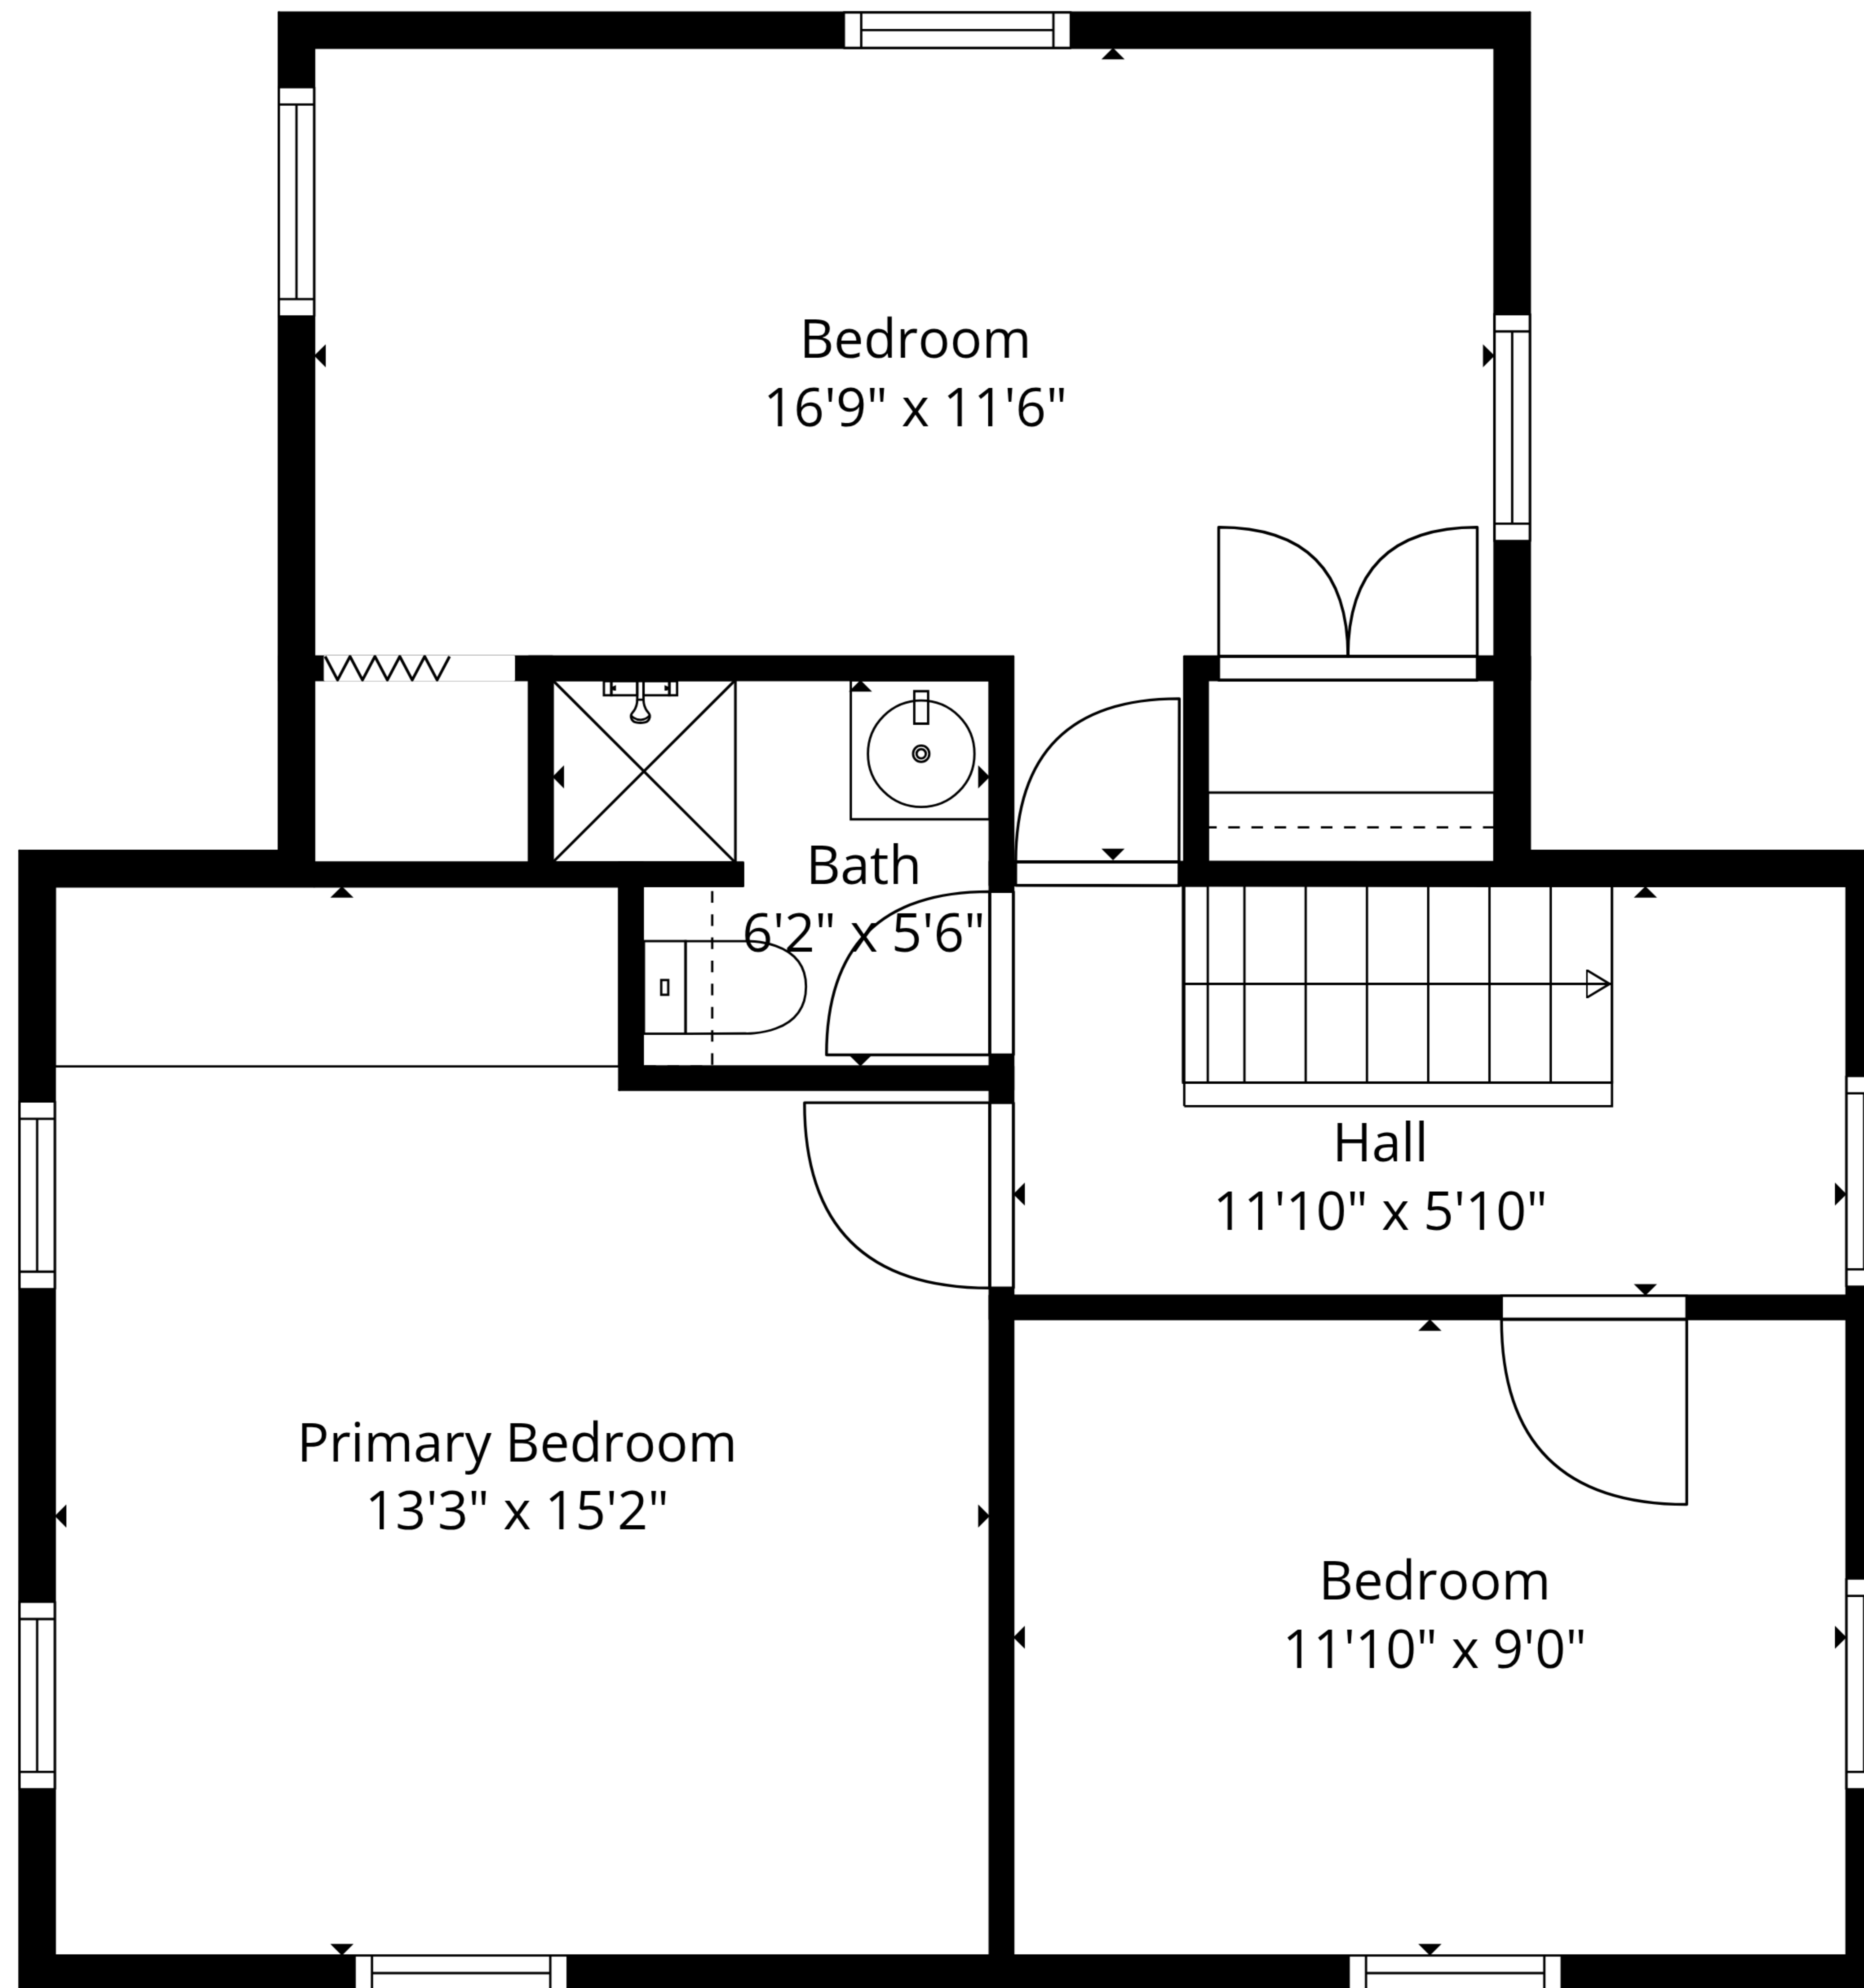

**TOTAL: 1068 sq. ft**

Basement: 0 sq. ft, 1st floor: 692 sq. ft, 2nd floor: 376 sq. ft  
 EXCLUDED AREAS: STORAGE: 227 sq. ft, BASEMENT: 445 sq. ft, LAUNDRY: 104 sq. ft,  
 FULL BATH: 34 sq. ft, BEDROOM: 163 sq. ft, UNDEFINED: 11 sq. ft,  
 WALLS: 182 sq. ft

Basement

1st Floor

2nd Floor

**TOTAL: 1068 sq. ft**  
 Basement: 0 sq. ft, 1st floor: 692 sq. ft, 2nd floor: 376 sq. ft  
 EXCLUDED AREAS: STORAGE: 227 sq. ft, BASEMENT: 445 sq. ft, LAUNDRY: 104 sq. ft,  
 FULL BATH: 34 sq. ft, BEDROOM: 163 sq. ft, UNDEFINED: 11 sq. ft,  
 WALLS: 182 sq. ft