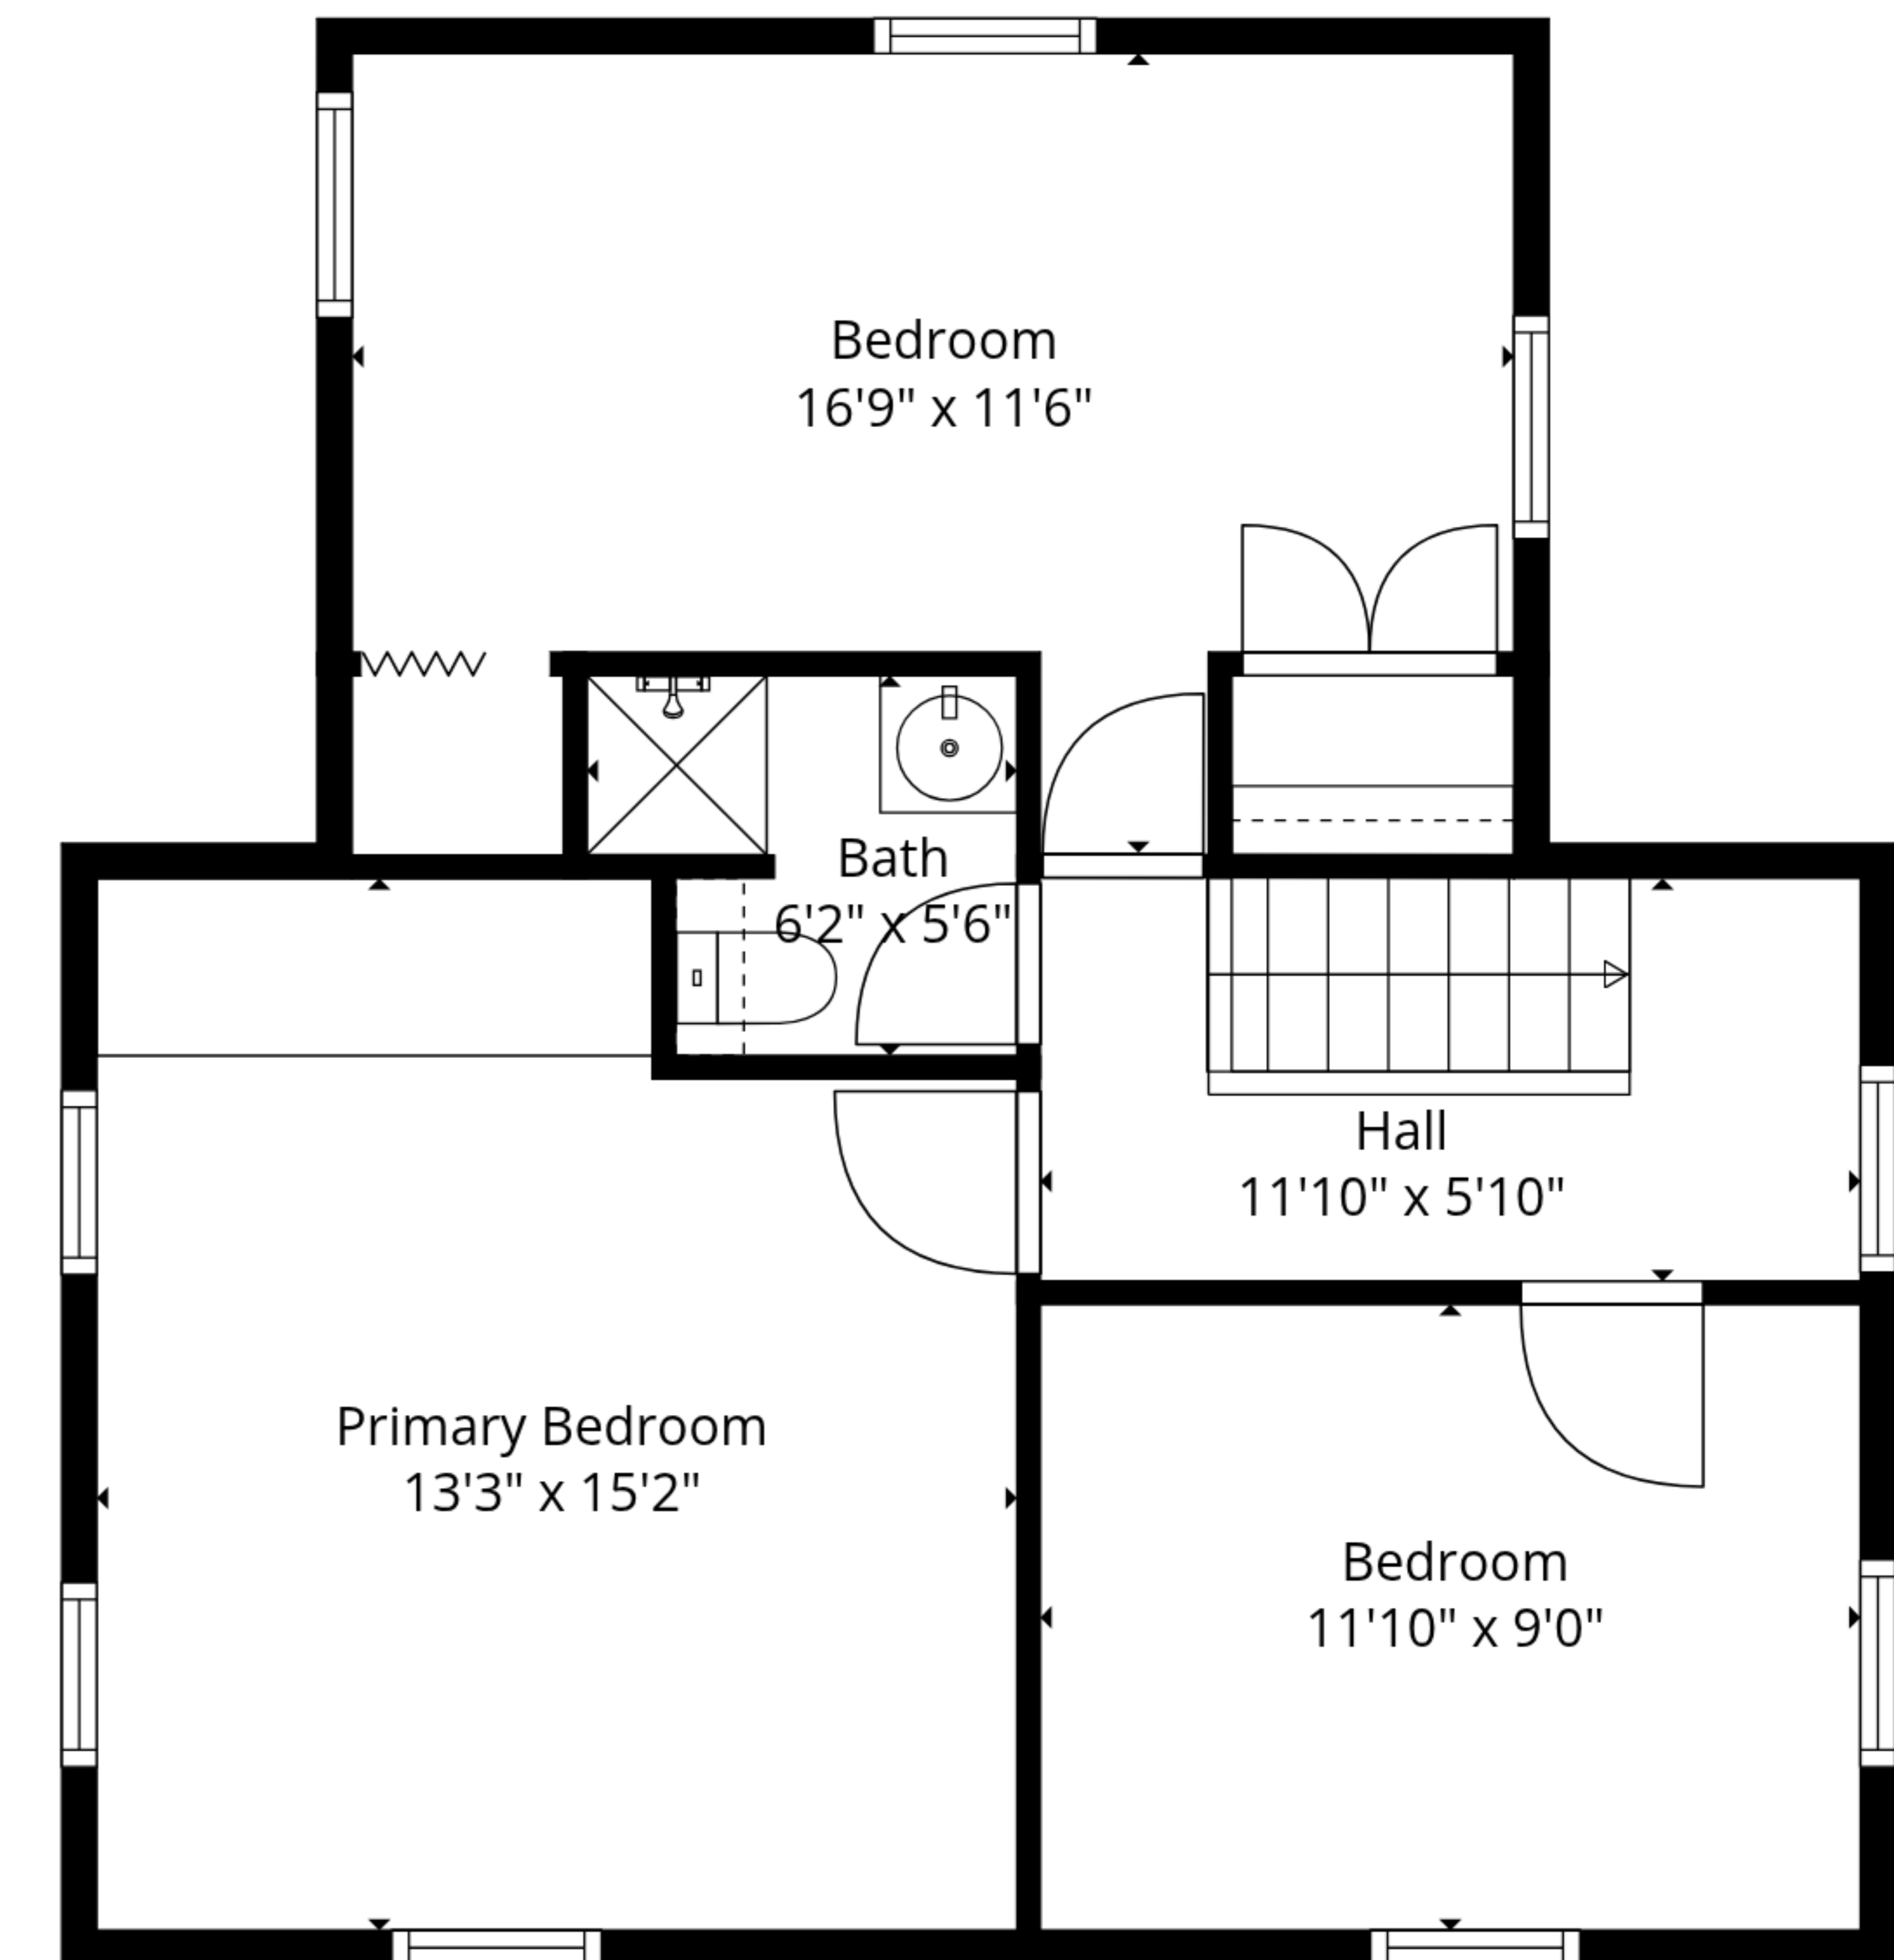

**TOTAL: 1068 sq. ft**

Basement: 0 sq. ft, 1st floor: 692 sq. ft, 2nd floor: 376 sq. ft  
 EXCLUDED AREAS: STORAGE: 227 sq. ft, BASEMENT: 445 sq. ft, LAUNDRY: 104 sq. ft,  
 FULL BATH: 34 sq. ft, BEDROOM: 163 sq. ft, UNDEFINED: 11 sq. ft,  
 WALLS: 182 sq. ft

Basement

1st Floor

2nd Floor

**TOTAL: 1068 sq. ft**  
 Basement: 0 sq. ft, 1st floor: 692 sq. ft, 2nd floor: 376 sq. ft  
 EXCLUDED AREAS: STORAGE: 227 sq. ft, BASEMENT: 445 sq. ft, LAUNDRY: 104 sq. ft,  
 FULL BATH: 34 sq. ft, BEDROOM: 163 sq. ft, UNDEFINED: 11 sq. ft,  
 WALLS: 182 sq. ft