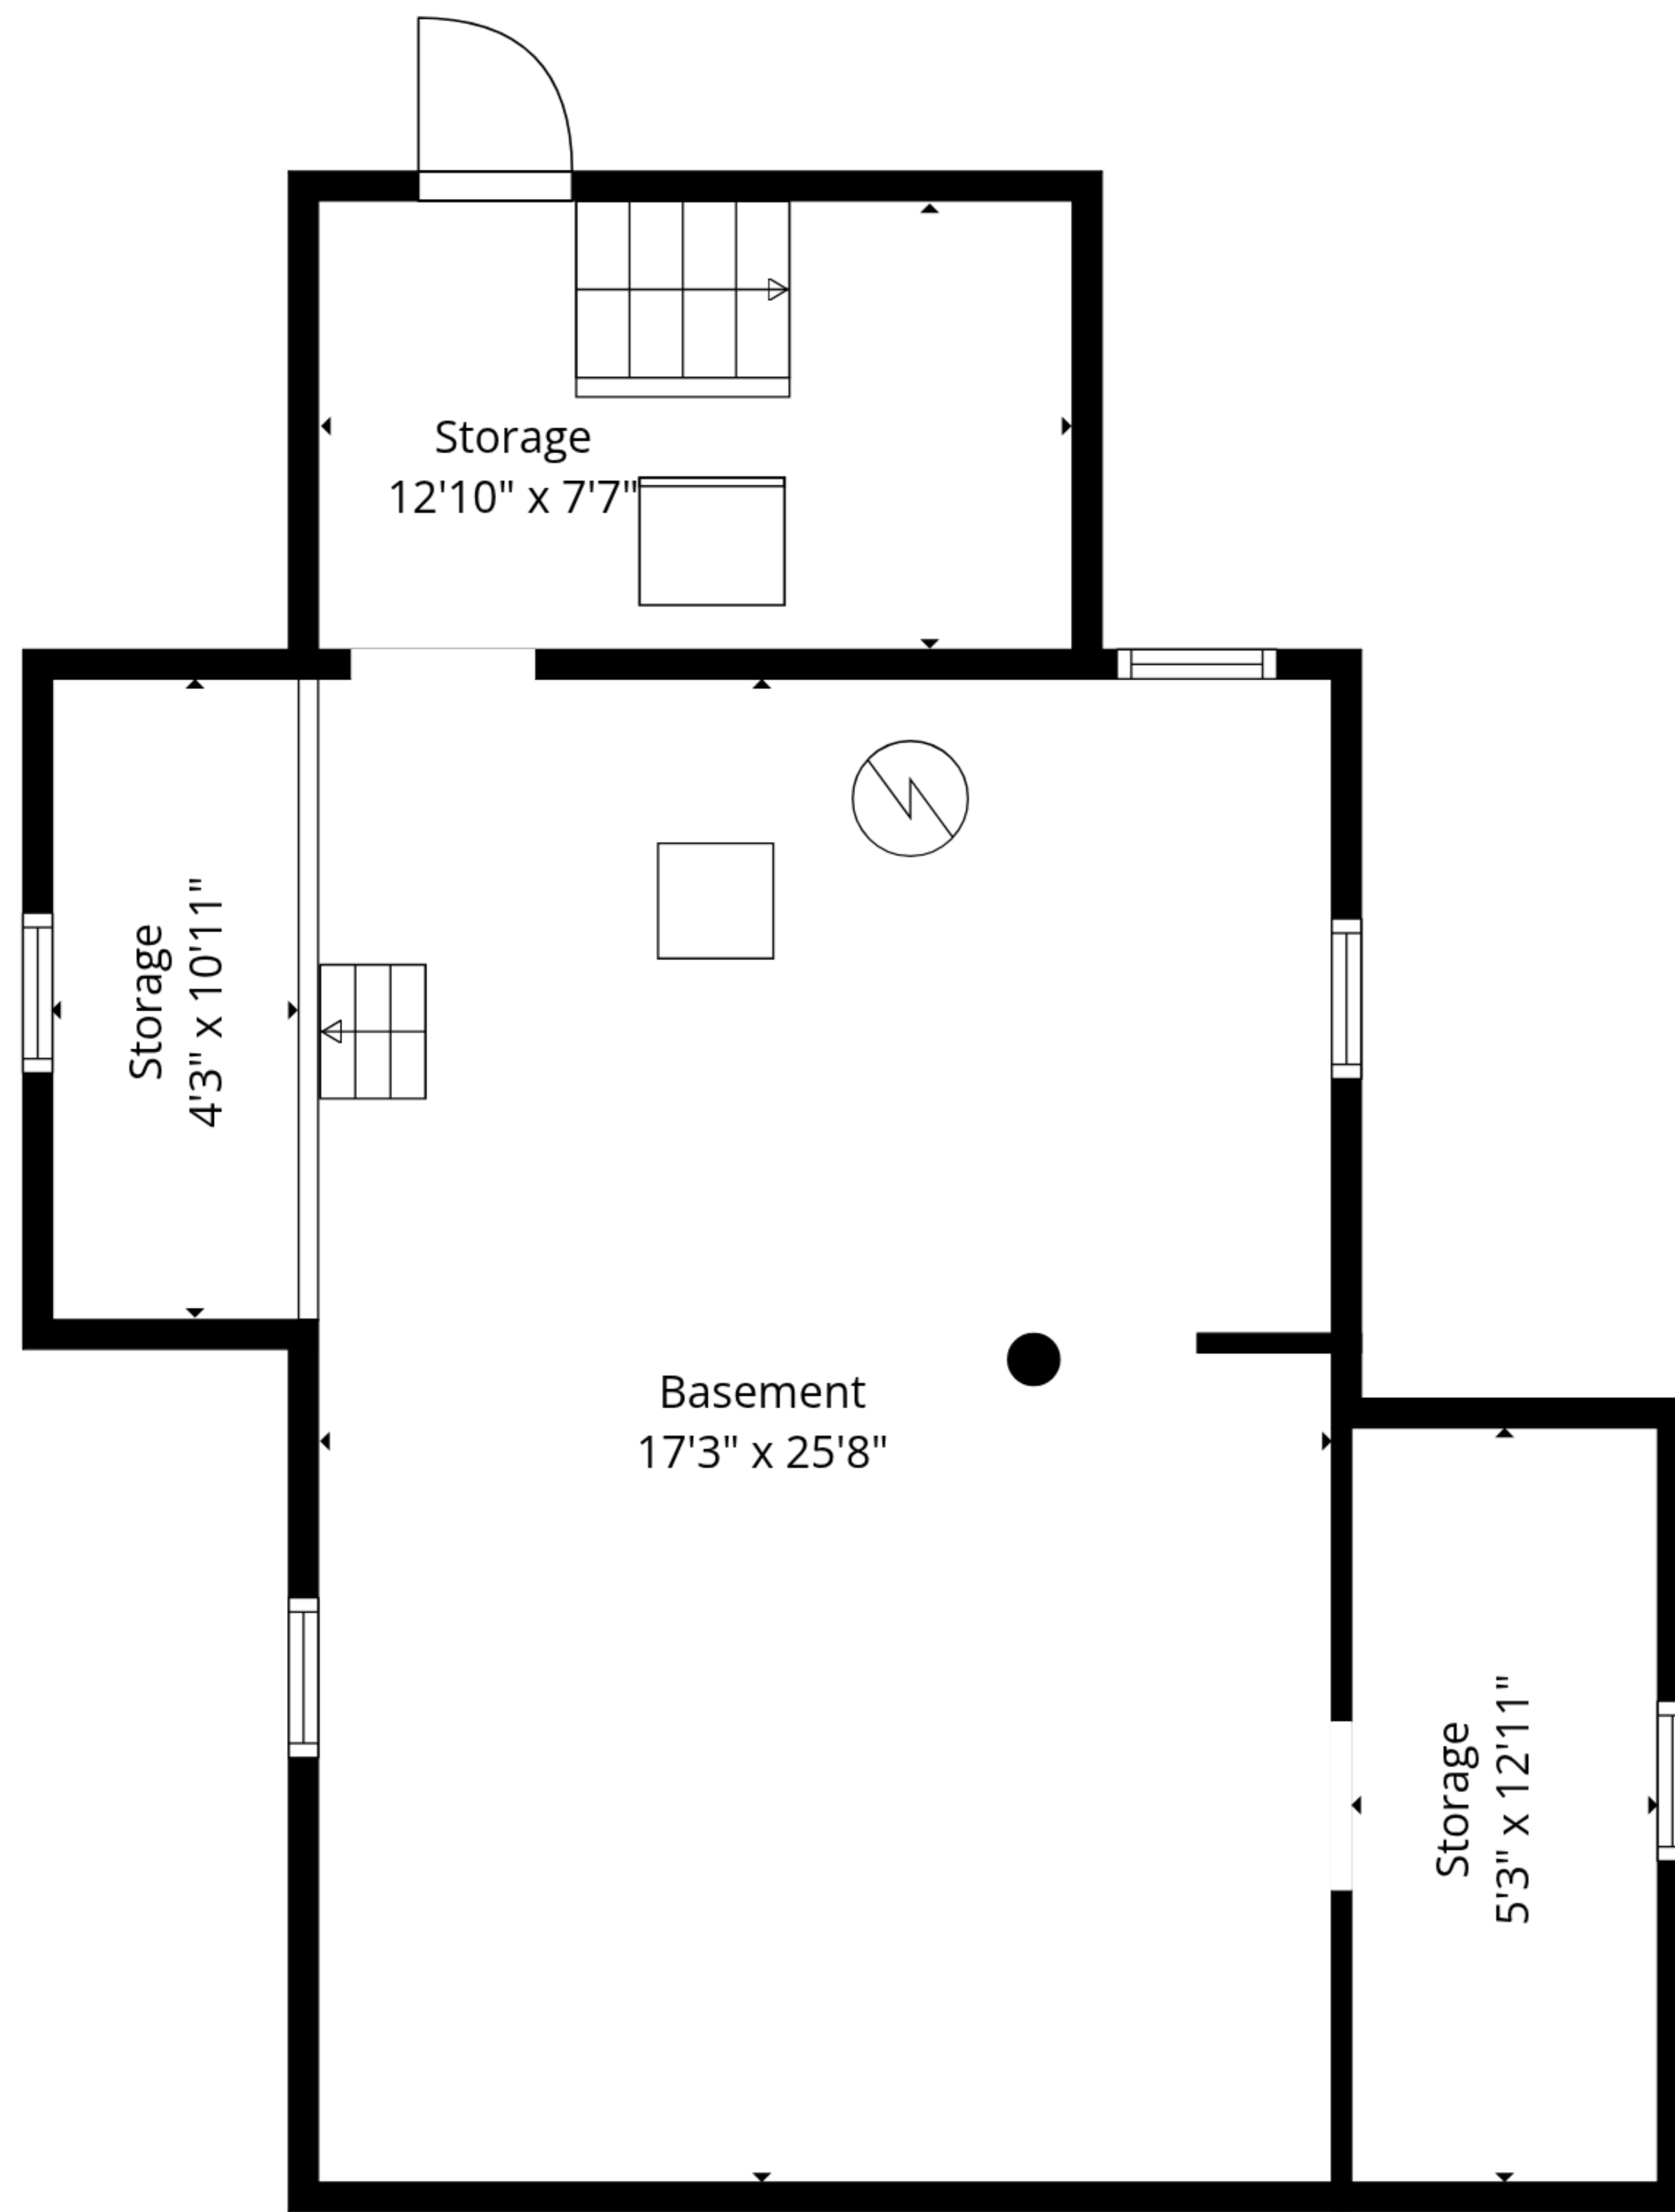

**TOTAL: 1068 sq. ft**

Basement: 0 sq. ft, 1st floor: 692 sq. ft, 2nd floor: 376 sq. ft  
 EXCLUDED AREAS: STORAGE: 227 sq. ft, BASEMENT: 445 sq. ft, LAUNDRY: 104 sq. ft,  
 FULL BATH: 34 sq. ft, BEDROOM: 163 sq. ft, UNDEFINED: 11 sq. ft,  
 WALLS: 182 sq. ft

Basement

1st Floor

2nd Floor

**TOTAL: 1068 sq. ft**  
 Basement: 0 sq. ft, 1st floor: 692 sq. ft, 2nd floor: 376 sq. ft  
 EXCLUDED AREAS: STORAGE: 227 sq. ft, BASEMENT: 445 sq. ft, LAUNDRY: 104 sq. ft,  
 FULL BATH: 34 sq. ft, BEDROOM: 163 sq. ft, UNDEFINED: 11 sq. ft,  
 WALLS: 182 sq. ft