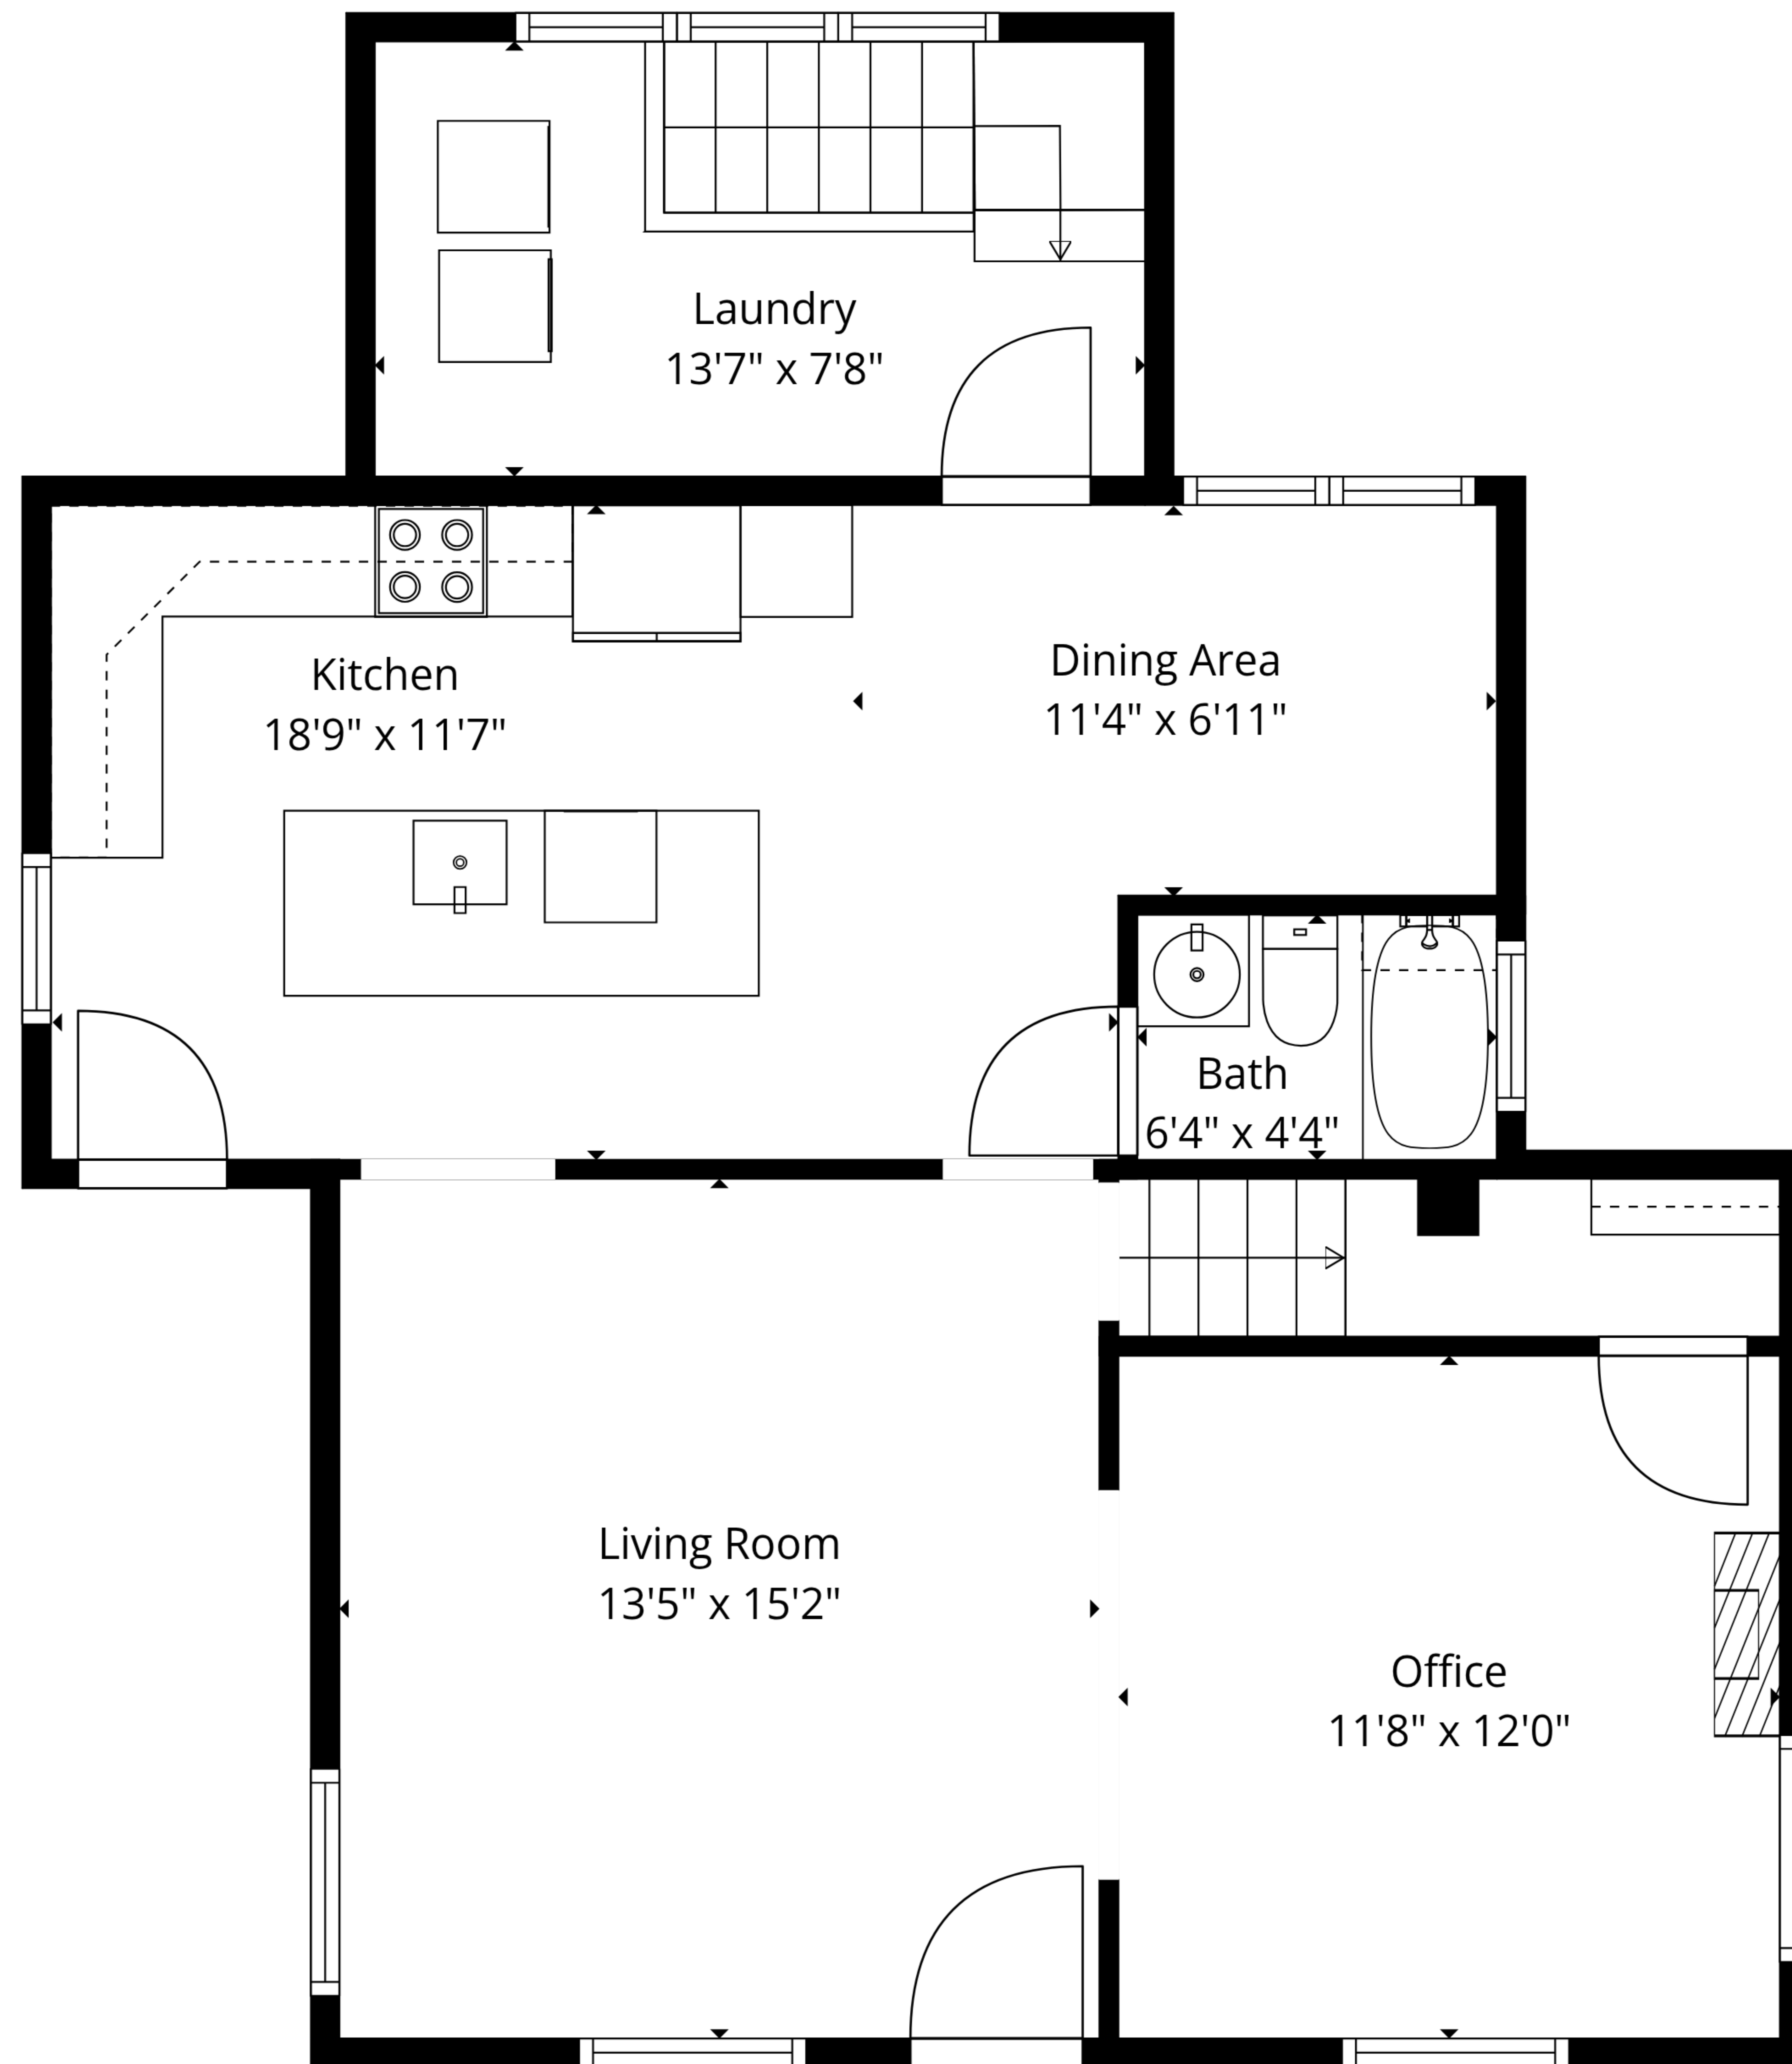

**TOTAL: 1068 sq. ft**

Basement: 0 sq. ft, 1st floor: 692 sq. ft, 2nd floor: 376 sq. ft  
 EXCLUDED AREAS: STORAGE: 227 sq. ft, BASEMENT: 445 sq. ft, LAUNDRY: 104 sq. ft,  
 FULL BATH: 34 sq. ft, BEDROOM: 163 sq. ft, UNDEFINED: 11 sq. ft,  
 WALLS: 182 sq. ft

Basement

1st Floor

2nd Floor

**TOTAL: 1068 sq. ft**  
 Basement: 0 sq. ft, 1st floor: 692 sq. ft, 2nd floor: 376 sq. ft  
 EXCLUDED AREAS: STORAGE: 227 sq. ft, BASEMENT: 445 sq. ft, LAUNDRY: 104 sq. ft,  
 FULL BATH: 34 sq. ft, BEDROOM: 163 sq. ft, UNDEFINED: 11 sq. ft,  
 WALLS: 182 sq. ft