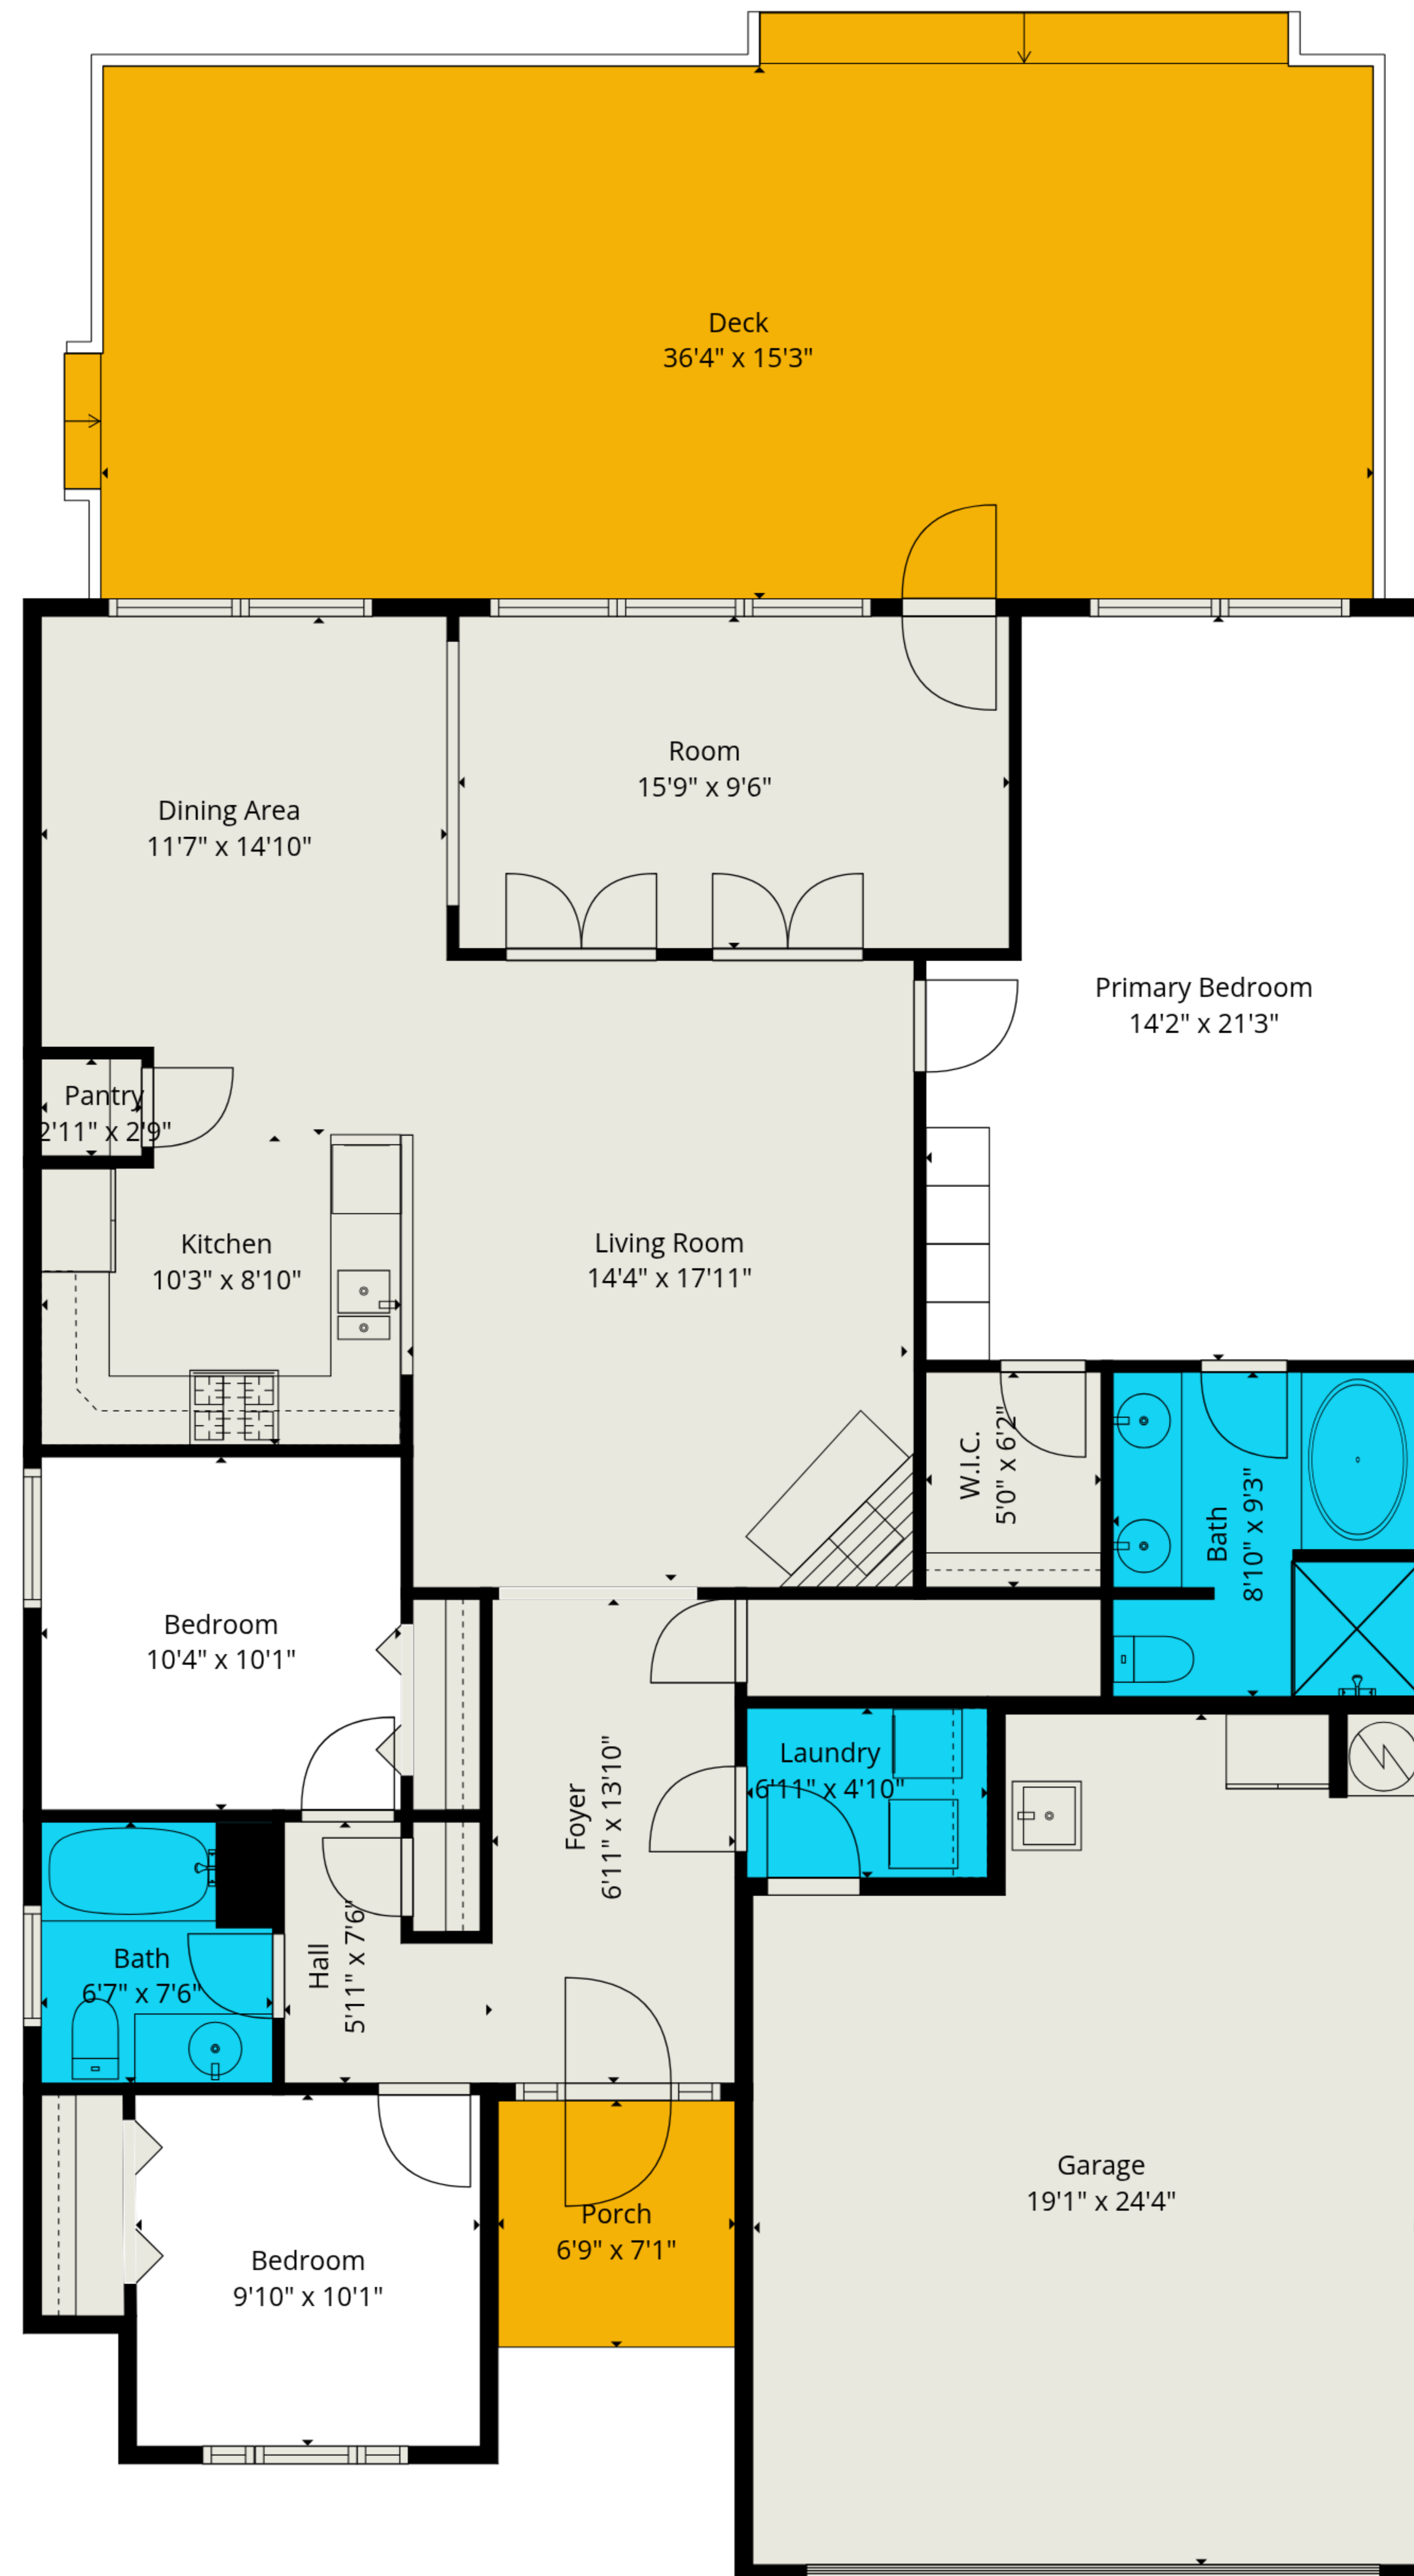

Total Gla: 1689 sq. ft | Total: 2775 sq. ft
 1st Floor: 1689 sq. ft (excluded Areas 1086 sq. Ft)

Measurements Are Deemed Reliable But Not Guaranteed. Sketch Is For Marketing & Informational Purposes Only. Final Square Footage Should Be Provided By Appraiser.