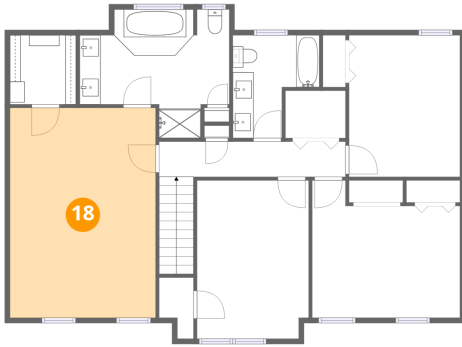

8317 Cardington Drive, Belle Haven, Hollins, Roanoke, Roanoke County, Virginia, United States, 24019

18 Floor 3 - Primary Bedroom

Dimensions: 13'11" x 20'0"
Area: 278 sq. ft
Counted as living area: Yes

Heated: Yes
Finished: Yes
Enclosed: Yes
Contiguous: Yes
Permitted: Yes
Wet space: No
Addition: No
Conversion: No