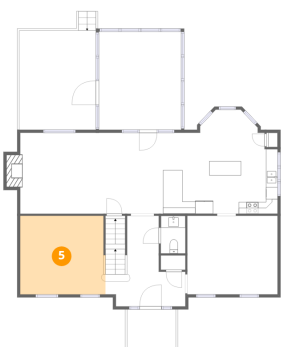

5 Floor 2 - Living Room

Dimensions: 14'3" x 13'1"
Area: 186 sq. ft
Counted as living area: Yes

Heated: Yes
Finished: Yes
Enclosed: Yes
Contiguous: Yes
Permitted: Yes
Wet space: No
Addition: No
Conversion: No