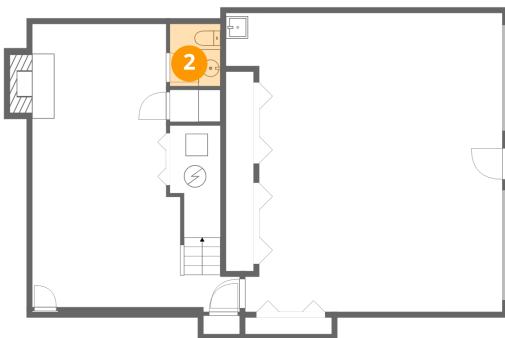

Heated: No  
Finished: Yes  
Enclosed: Yes  
Contiguous: Yes  
Permitted: Yes  
Wet space: No  
Addition: No  
Conversion: No

**2** Floor 1 - Bath

---

Dimensions: 4'6" x 5'7"  
Area: 25 sq. ft  
Counted as living area: Yes