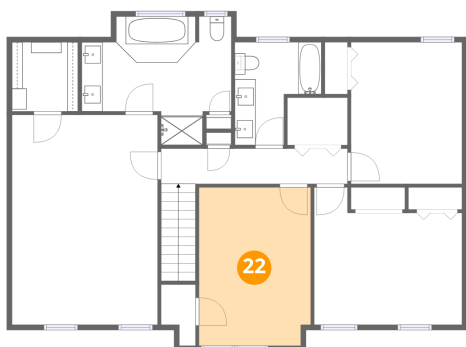

22 Floor 3 - Bedroom

Dimensions: 10'8" x 15'1"
Area: 161 sq. ft
Counted as living area: Yes

Heated: Yes
Finished: Yes
Enclosed: Yes
Contiguous: Yes
Permitted: Yes
Wet space: No
Addition: No
Conversion: No