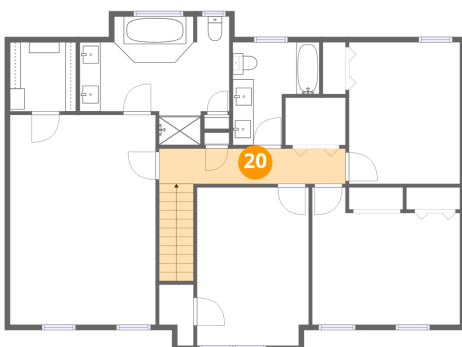

20 Floor 3 - Hall

Dimensions: 17'9" x 3'4"
Area: 60 sq. ft
Counted as living area: Yes

Heated: Yes
Finished: Yes
Enclosed: Yes
Contiguous: Yes
Permitted: Yes
Wet space: No
Addition: No
Conversion: No