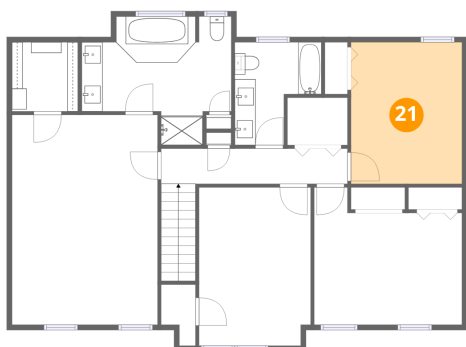

8317 Cardington Drive, Belle Haven, Hollins, Roanoke, Roanoke County, Virginia, United States, 24019

21 Floor 3 - Bedroom

Dimensions: 10'7" x 13'6"
Area: 143 sq. ft
Counted as living area: Yes

Heated: Yes
Finished: Yes
Enclosed: Yes
Contiguous: Yes
Permitted: Yes
Wet space: No
Addition: No
Conversion: No