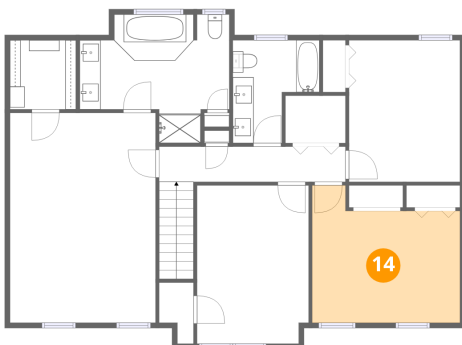

14 Floor 3 - Bedroom

Dimensions: 14'1" x 13'1"
Area: 184 sq. ft
Counted as living area: Yes

Heated: Yes
Finished: Yes
Enclosed: Yes
Contiguous: Yes
Permitted: Yes
Wet space: No
Addition: No
Conversion: No