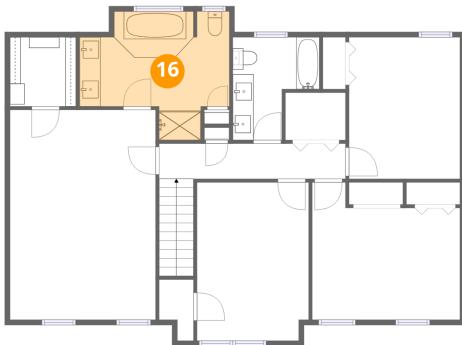

16 Floor 3 - Primary Bath

Dimensions: 14'4" x 12'3"
Area: 175 sq. ft
Counted as living area: Yes

Heated: Yes
Finished: Yes
Enclosed: Yes
Contiguous: Yes
Permitted: Yes
Wet space: Yes
Addition: No
Conversion: No