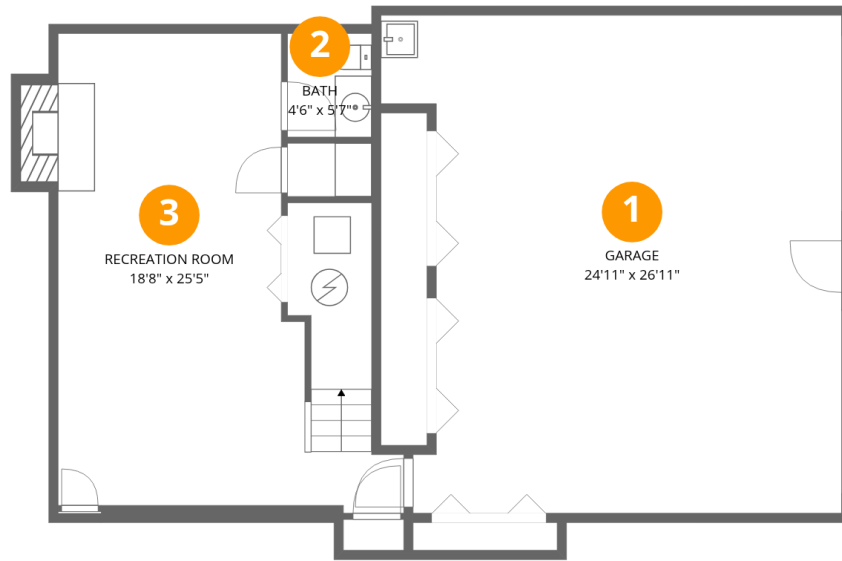

Home data report

8317 Cardington Drive, Belle Haven, Hollins, Roanoke, Roanoke County, Virginia, United States, 24019

Room dimensions

Floor 1 Below grade

Total:1115sqft Excluded: 13sqft

#		Dimensions	sqft	Counted as living area
1	Garage	24'11" x 26'11"	671 sq. ft	Yes
2	Bath	4'6" x 5'7"	25 sq. ft	Yes
3	Recreation Room	18'8" x 25'5"	476 sq. ft	Yes