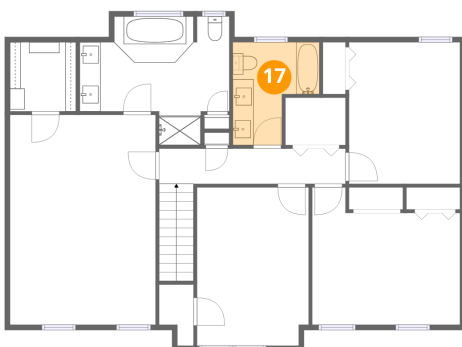

17 Floor 3 - Bath

Dimensions: 8'3" x 9'10"
Area: 81 sq. ft
Counted as living area: Yes

Heated: Yes
Finished: Yes
Enclosed: Yes
Contiguous: Yes
Permitted: Yes
Wet space: Yes
Addition: No
Conversion: No