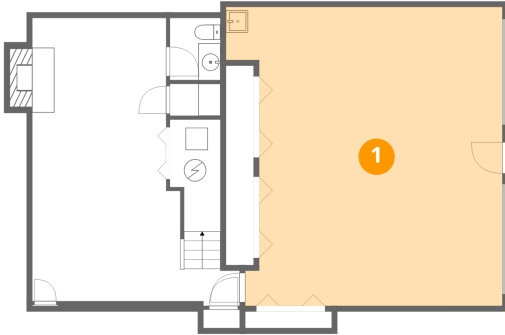

8317 Cardington Drive, Belle Haven, Hollins, Roanoke, Roanoke County, Virginia, United States, 24019

1 Floor 1 - Garage

Dimensions: 24'11" x 26'11"
Area: 671 sq. ft
Counted as living area: No

Heated: No
Finished: Yes
Enclosed: Yes
Contiguous: Yes
Permitted: Yes
Wet space: No
Addition: No
Conversion: No