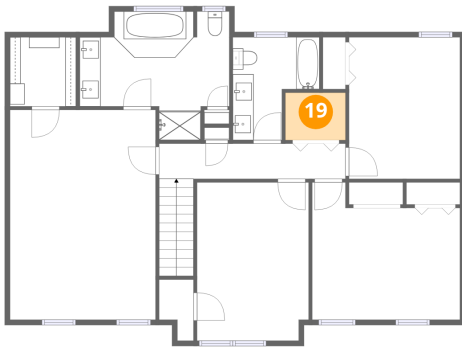

19 Floor 3 - Laundry

Dimensions: 5'9" x 4'6"
Area: 26 sq. ft
Counted as living area: Yes

Heated: Yes
Finished: Yes
Enclosed: Yes
Contiguous: Yes
Permitted: Yes
Wet space: No
Addition: No
Conversion: No