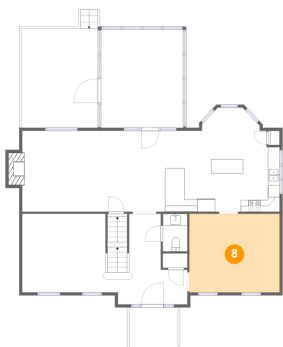

8 Floor 2 - Dining Area

Dimensions: 15'1" x 13'1"
Area: 197 sq. ft
Counted as living area: Yes

Heated: Yes
Finished: Yes
Enclosed: Yes
Contiguous: Yes
Permitted: Yes
Wet space: No
Addition: No
Conversion: No