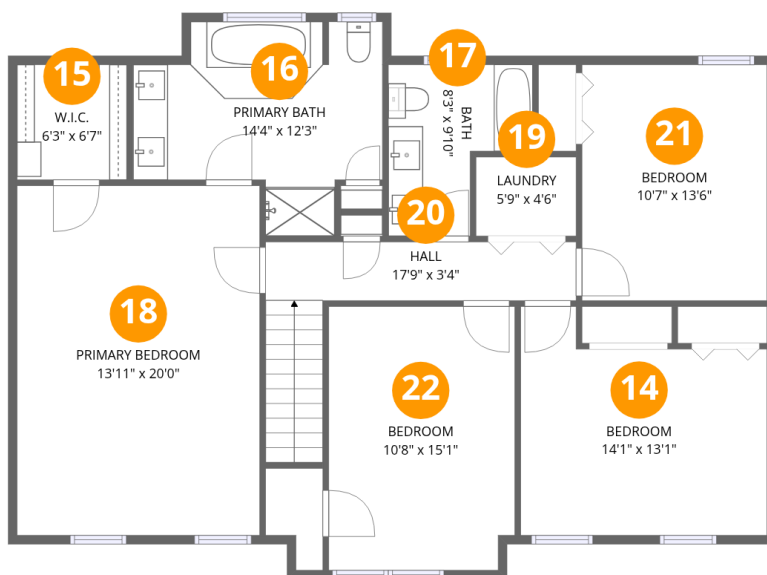

Home data report

8317 Cardington Drive, Belle Haven, Hollins, Roanoke, Roanoke County, Virginia, United States, 24019

Room dimensions

Floor 3

Total:1206sqft Excluded: 0sqft

#		Dimensions	sqft	Counted as living area
14	Bedroom	14'1" x 13'1"	184 sq. ft	Yes
15	W.I.C.	6'3" x 6'7"	41 sq. ft	Yes
16	Primary Bath	14'4" x 12'3"	175 sq. ft	Yes
17	Bath	8'3" x 9'10"	81 sq. ft	Yes
18	Primary Bedroom	13'11" x 20'0"	278 sq. ft	Yes
19	Laundry	5'9" x 4'6"	26 sq. ft	Yes
20	Hall	17'9" x 3'4"	60 sq. ft	Yes
21	Bedroom	10'7" x 13'6"	143 sq. ft	Yes
22	Bedroom	10'8" x 15'1"	161 sq. ft	Yes