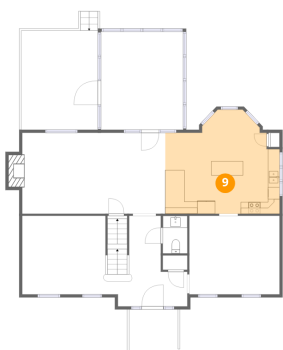

8317 Cardington Drive, Belle Haven, Hollins, Roanoke, Roanoke County, Virginia, United States, 24019

9 Floor 2 - Kitchen

Dimensions: 19'1" x 17'4"
Area: 331 sq. ft
Counted as living area: Yes

Heated: Yes
Finished: Yes
Enclosed: Yes
Contiguous: Yes
Permitted: Yes
Wet space: No
Addition: No
Conversion: No