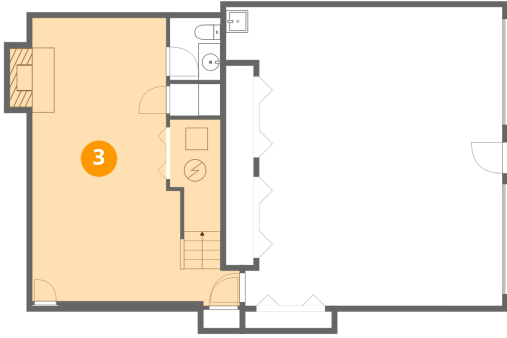

8317 Cardington Drive, Belle Haven, Hollins, Roanoke, Roanoke County, Virginia, United States, 24019

3 Floor 1 - Recreation Room

Dimensions: 18'8" x 25'5"
Area: 476 sq. ft
Counted as living area: Yes

Heated: Yes
Finished: Yes
Enclosed: Yes
Contiguous: Yes
Permitted: Yes
Wet space: No
Addition: No
Conversion: No