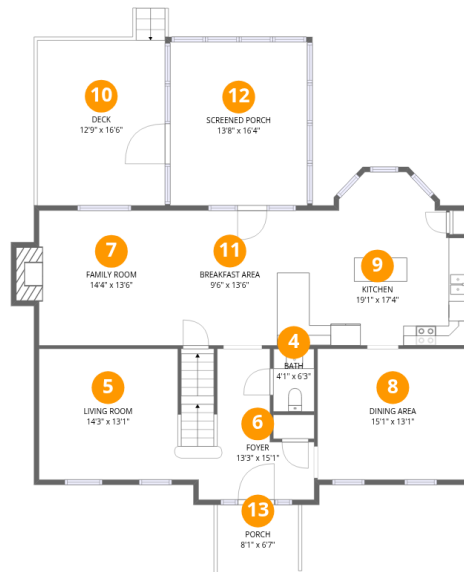

## Room dimensions

Floor 1 Below grade

Total:1115sqft Excluded: 13sqft

#		Dimensions	sqft	Counted as living area
1	Garage	24'11" x 26'11"	671 sq. ft	Yes
2	Bath	4'6" x 5'7"	25 sq. ft	Yes
3	Recreation Room	18'8" x 25'5"	476 sq. ft	Yes

## Room dimensions

Floor 2

Total:1212sqft

Excluded: 515sqft

#		Dimensions	sqft	Counted as living area
4	Bath	4'1" x 6'3"	26 sq. ft	Yes
5	Living Room	14'3" x 13'1"	186 sq. ft	Yes
6	Foyer	13'3" x 15'1"	201 sq. ft	Yes
7	Family Room	14'4" x 13'6"	193 sq. ft	Yes
8	Dining Area	15'1" x 13'1"	197 sq. ft	Yes
9	Kitchen	19'1" x 17'4"	331 sq. ft	Yes
10	Deck	12'9" x 16'6"	210 sq. ft	No
11	Breakfast Area	9'6" x 13'6"	129 sq. ft	Yes
12	Screened Porch	13'8" x 16'4"	224 sq. ft	No
13	Porch	8'1" x 6'7"	53 sq. ft	No