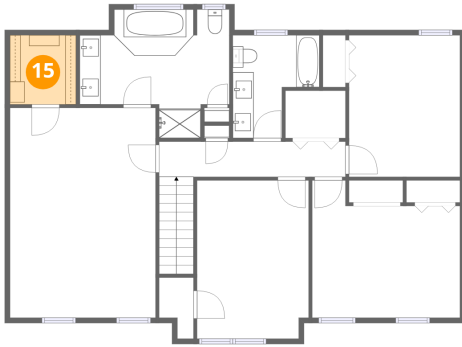

8317 Cardington Drive, Belle Haven, Hollins, Roanoke, Roanoke County, Virginia, United States, 24019

15 Floor 3 - W.I.C.

Dimensions: 6'3" x 6'7"
Area: 41 sq. ft
Counted as living area: Yes

Heated: Yes
Finished: Yes
Enclosed: Yes
Contiguous: Yes
Permitted: Yes
Wet space: No
Addition: No
Conversion: No